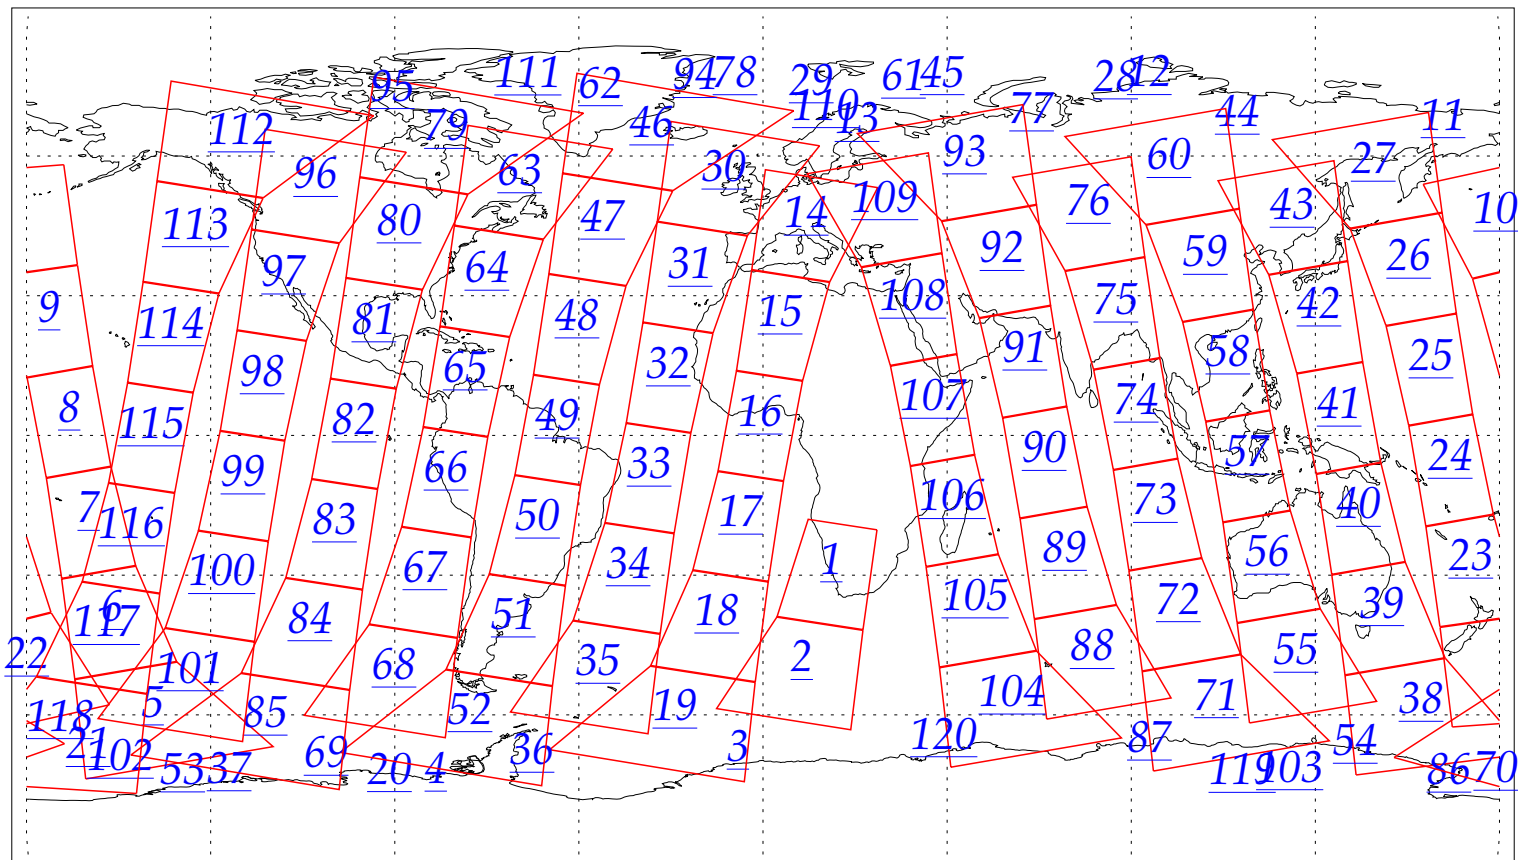

L1B Availability  
AMSU Granules: 240  
HSB Granules: 240  
AIRS Granules: 0

7 Aug 2002  
DoY 219  
Aqua Day 95  
Granules: 1 to 120

L1B Availability  
AMSU Granules: 240  
HSB Granules: 240  
AIRS Granules: 0

7 Aug 2002  
DoY 219  
Aqua Day 95

Ascending Granules

Descending Granules

Legend: AMSU Available, HSB Available, AIRS Available

L1B Availability  
 AMSU Granules: 240  
 HSB Granules: 240  
 AIRS Granules: 0

7 Aug 2002  
 DoY 219  
 Aqua Day 95

Northern Hemisphere Granules

Southern Hemisphere Granules

Legend: AMSU Available, HSB Available, **AIRS Available**