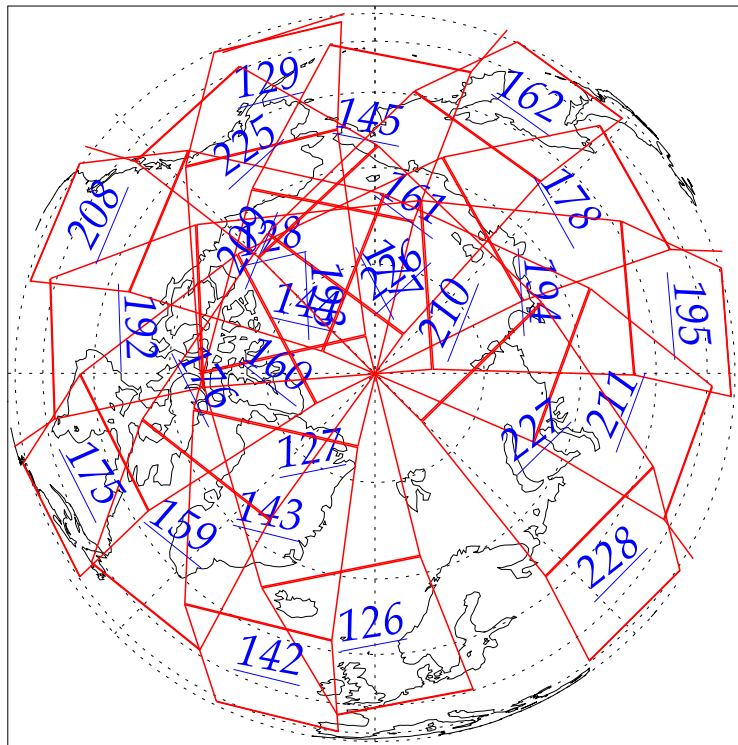

7 Aug 2002  
DoY 219  
Aqua Day 95

Ascending Granules

Descending Granules

Legend: AMSU Available, HSB Available, AIRS Available

L1B Availability  
 AMSU Granules: 240  
 HSB Granules: 240  
 AIRS Granules: 0

7 Aug 2002  
 DoY 219  
 Aqua Day 95

Northern Hemisphere Granules

Southern Hemisphere Granules

Legend: AMSU Available, HSB Available, **AIRS Available**