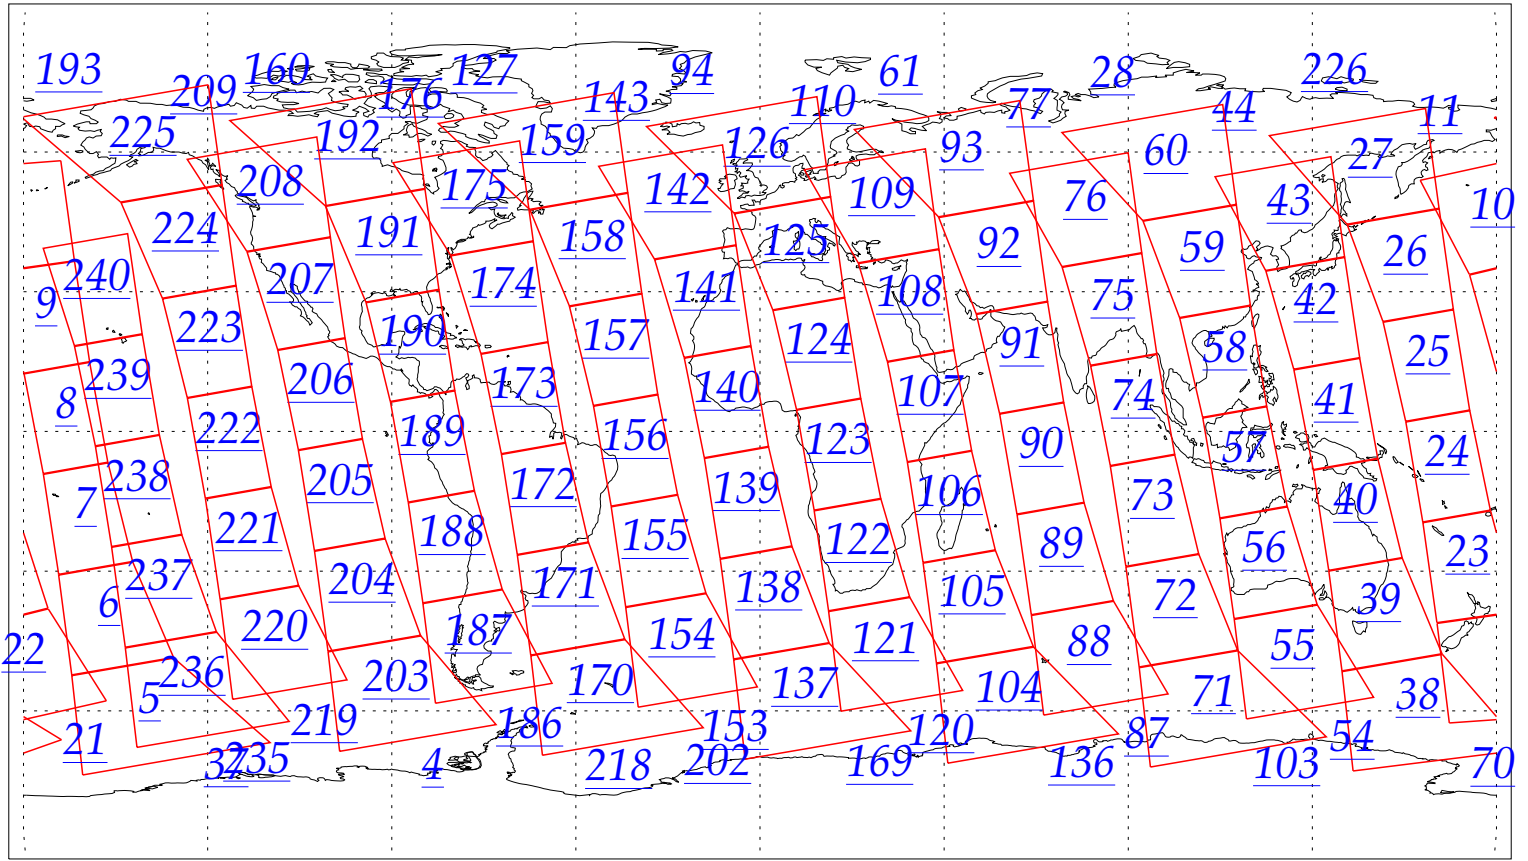

L1B Availability  
AMSU Granules: 240  
HSB Granules: 240  
AIRS Granules: 0

7 Aug 2002  
DoY 219  
Aqua Day 95  
Granules: 1 to 120

L1B Availability  
AMSU Granules: 240  
HSB Granules: 240  
AIRS Granules: 0

7 Aug 2002  
DoY 219  
Aqua Day 95

Ascending Granules

Descending Granules

Legend: AMSU Available, HSB Available, AIRS Available

L1B Availability  
 AMSU Granules: 240  
 HSB Granules: 240  
 AIRS Granules: 0

7 Aug 2002  
 DoY 219  
 Aqua Day 95

Northern Hemisphere Granules

Southern Hemisphere Granules

Legend: AMSU Available, HSB Available, **AIRS Available**