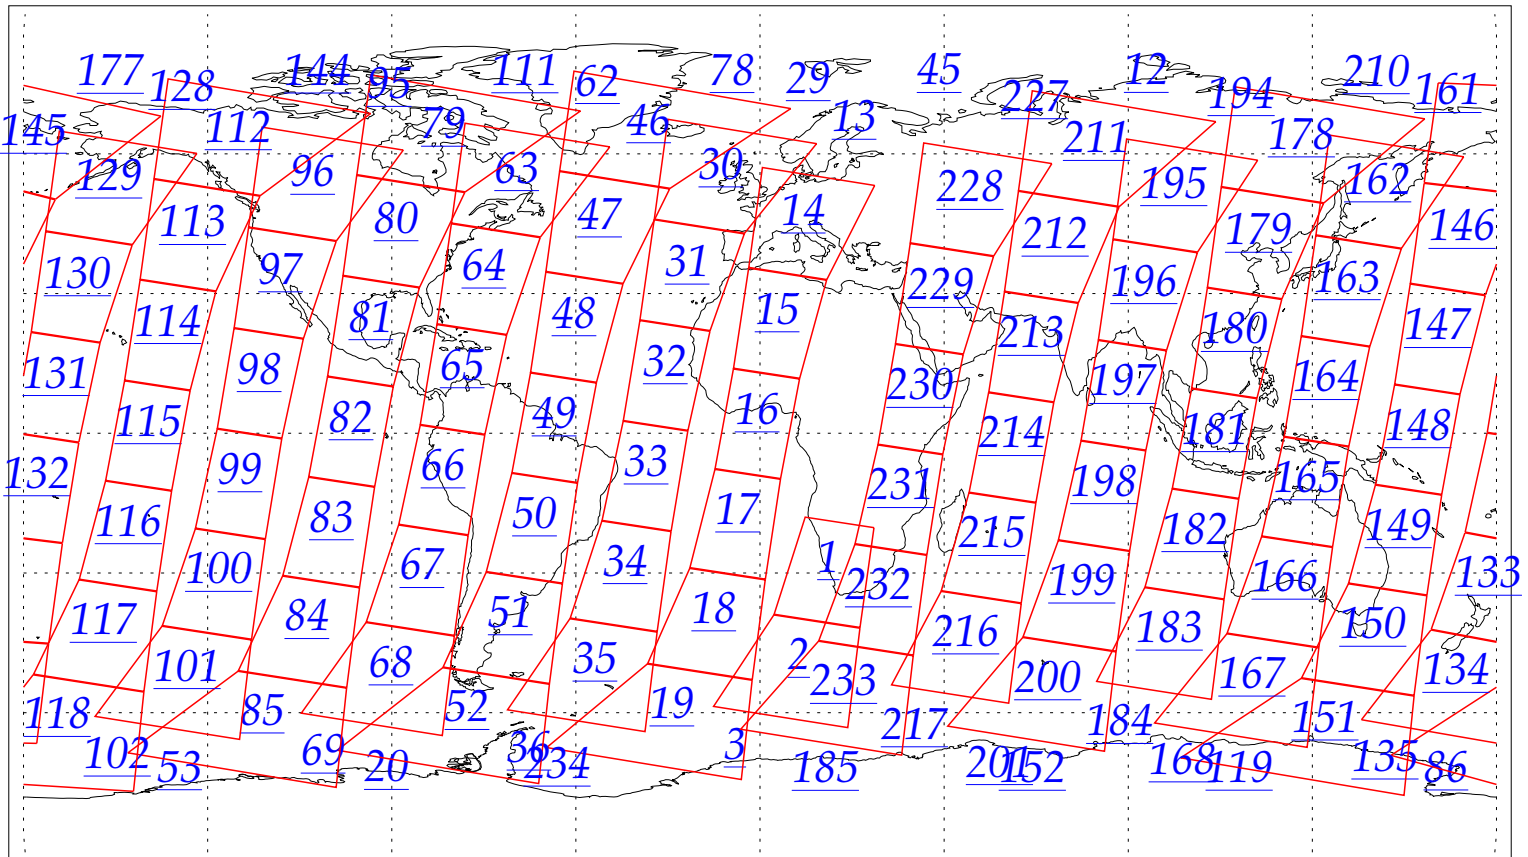

L1B Availability  
AMSU Granules: 240  
HSB Granules: 240  
AIRS Granules: 0

7 Aug 2002  
DoY 219  
Aqua Day 95  
Granules: 1 to 120

L1B Availability  
AMSU Granules: 240  
HSB Granules: 240  
AIRS Granules: 0

7 Aug 2002  
DoY 219  
Aqua Day 95

Ascending Granules

Descending Granules

Legend: AMSU Available, HSB Available, AIRS Available

L1B Availability  
 AMSU Granules: 240  
 HSB Granules: 240  
 AIRS Granules: 0

7 Aug 2002  
 DoY 219  
 Aqua Day 95

Northern Hemisphere Granules

Southern Hemisphere Granules

Legend: AMSU Available, HSB Available, **AIRS Available**