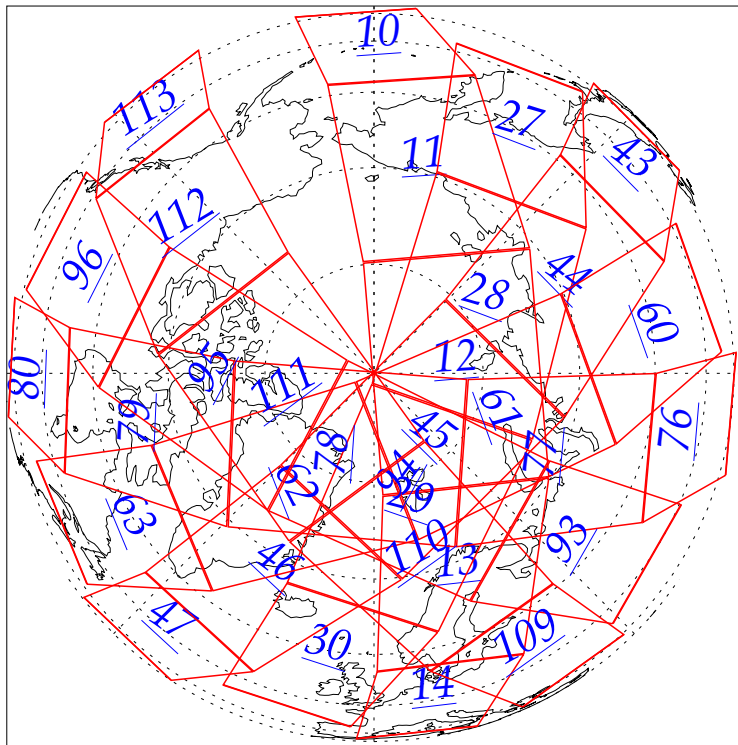

L1B Availability  
AMSU Granules: 240  
HSB Granules: 240  
AIRS Granules: 0

7 Aug 2002  
DoY 219  
Aqua Day 95  
Granules: 1 to 120

L1B Availability  
AMSU Granules: 240  
HSB Granules: 240  
AIRS Granules: 0

7 Aug 2002  
DoY 219  
Aqua Day 95

Ascending Granules

Descending Granules

Legend: AMSU Available, HSB Available, AIRS Available

L1B Availability  
 AMSU Granules: 240  
 HSB Granules: 240  
 AIRS Granules: 0

7 Aug 2002  
 DoY 219  
 Aqua Day 95

Northern Hemisphere Granules

Southern Hemisphere Granules

Legend: AMSU Available, HSB Available, **AIRS Available**