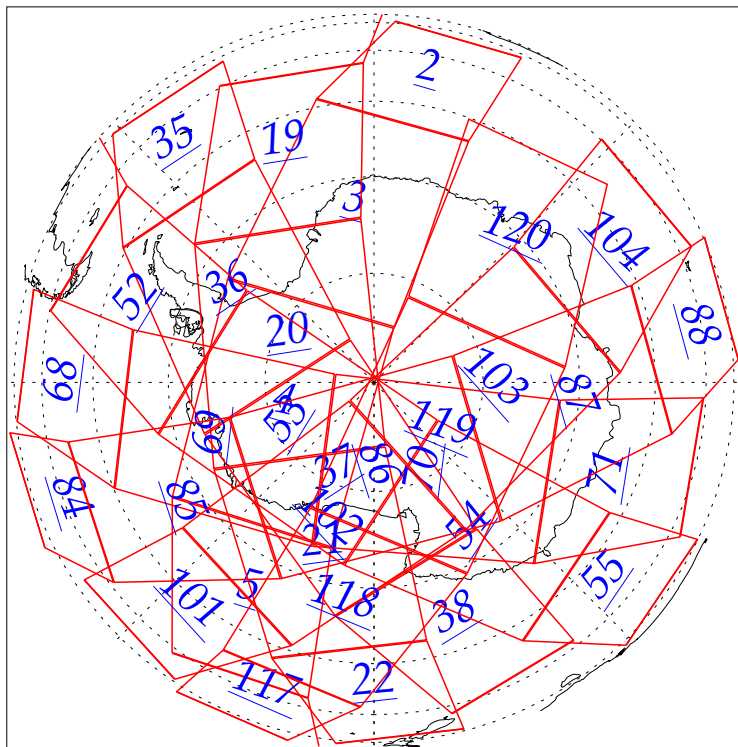

7 Aug 2002  
DoY 219  
Aqua Day 95

Ascending Granules

Descending Granules

Legend: AMSU Available, HSB Available, AIRS Available

L1B Availability  
 AMSU Granules: 240  
 HSB Granules: 240  
 AIRS Granules: 0

7 Aug 2002  
 DoY 219  
 Aqua Day 95

Northern Hemisphere Granules

Southern Hemisphere Granules

Legend: AMSU Available, HSB Available, **AIRS Available**