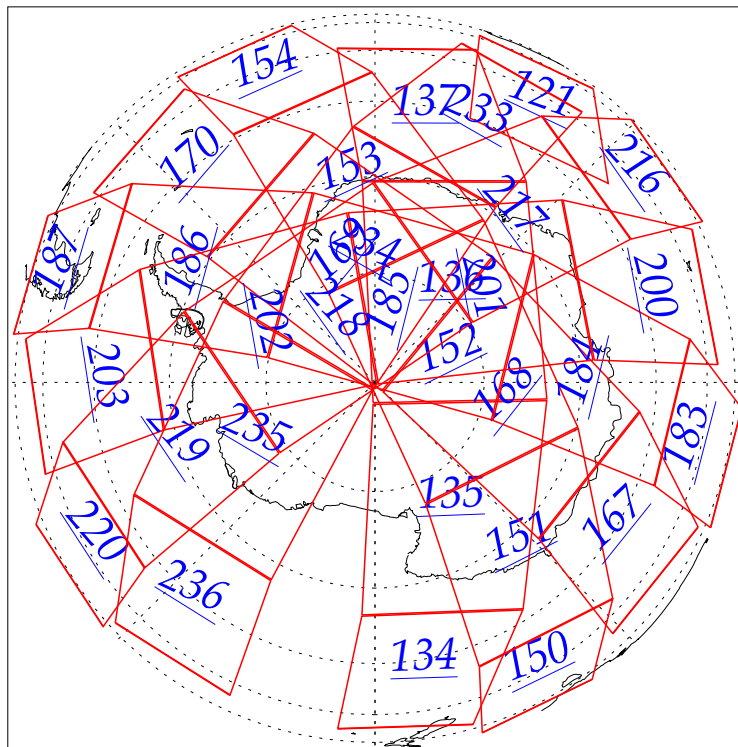

L1B Availability  
AMSU Granules: 240  
HSB Granules: 240  
AIRS Granules: 0

7 Aug 2002  
DoY 219  
Aqua Day 95  
Granules: 1 to 120

L1B Availability  
AMSU Granules: 240  
HSB Granules: 240  
AIRS Granules: 0

7 Aug 2002  
DoY 219  
Aqua Day 95

Ascending Granules

Descending Granules

Legend: AMSU Available, HSB Available, AIRS Available

L1B Availability  
 AMSU Granules: 240  
 HSB Granules: 240  
 AIRS Granules: 0

7 Aug 2002  
 DoY 219  
 Aqua Day 95

Northern Hemisphere Granules

Southern Hemisphere Granules

Legend: AMSU Available, HSB Available, **AIRS Available**