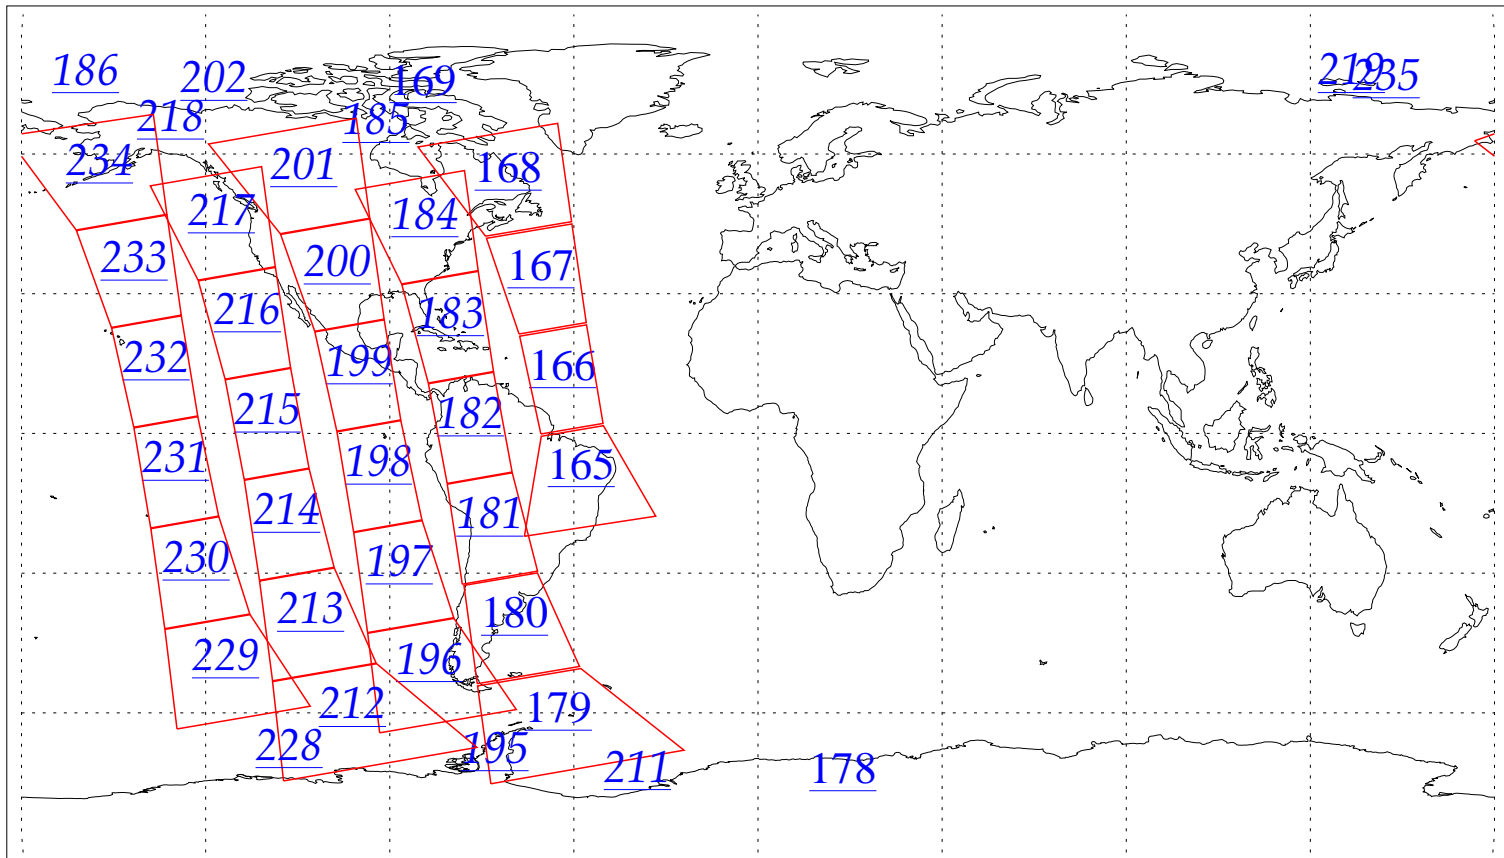

L1B Availability
AMSU Granules: 76
HSB Granules: 60
AIRS Granules: 0

6 Aug 2002
DoY 218
Aqua Day 94
Granules: 1 to 120

Granules: 121 to 240

Legend: AMSU Available, HSB Available, AIRS Available

L1B Availability
AMSU Granules: 76
HSB Granules: 60
AIRS Granules: 0

6 Aug 2002
DoY 218
Aqua Day 94

Ascending Granules

Descending Granules

Legend: AMSU Available, HSB Available, AIRS Available

L1B Availability
 AMSU Granules: 76
 HSB Granules: 60
 AIRS Granules: 0

6 Aug 2002
 DoY 218
 Aqua Day 94

Northern Hemisphere Granules

Southern Hemisphere Granules

Legend: AMSU Available, HSB Available, **AIRS Available**