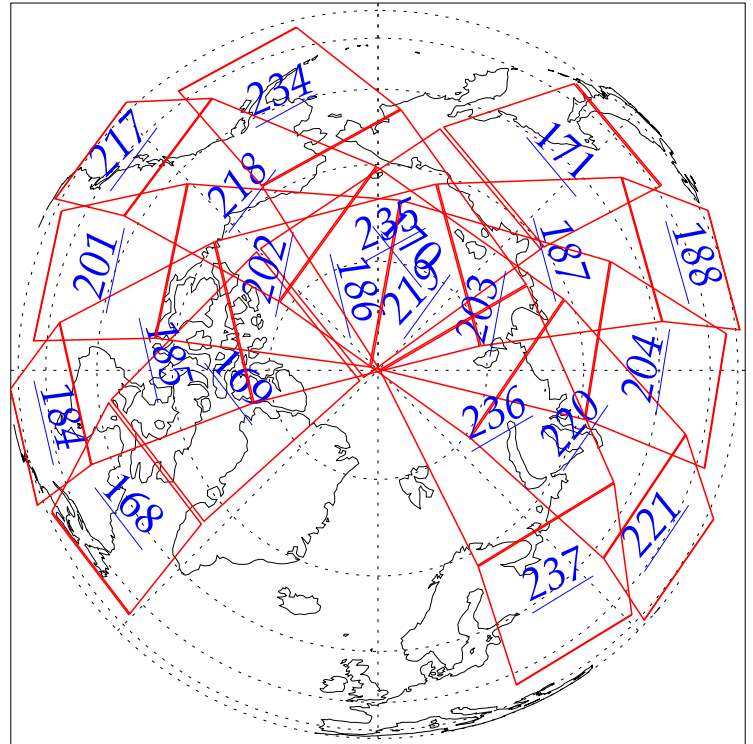

L1B Availability
AMSU Granules: 76
HSB Granules: 60
AIRS Granules: 0

6 Aug 2002
DoY 218
Aqua Day 94
Granules: 1 to 120

Granules: 121 to 240

Legend: AMSU Available, HSB Available, AIRS Available

L1B Availability
AMSU Granules: 76
HSB Granules: 60
AIRS Granules: 0

6 Aug 2002
DoY 218
Aqua Day 94

Ascending Granules

Descending Granules

Legend: AMSU Available, HSB Available, AIRS Available

L1B Availability
 AMSU Granules: 76
 HSB Granules: 60
 AIRS Granules: 0

6 Aug 2002
 DoY 218
 Aqua Day 94

Northern Hemisphere Granules

Southern Hemisphere Granules

Legend: AMSU Available, HSB Available, **AIRS Available**