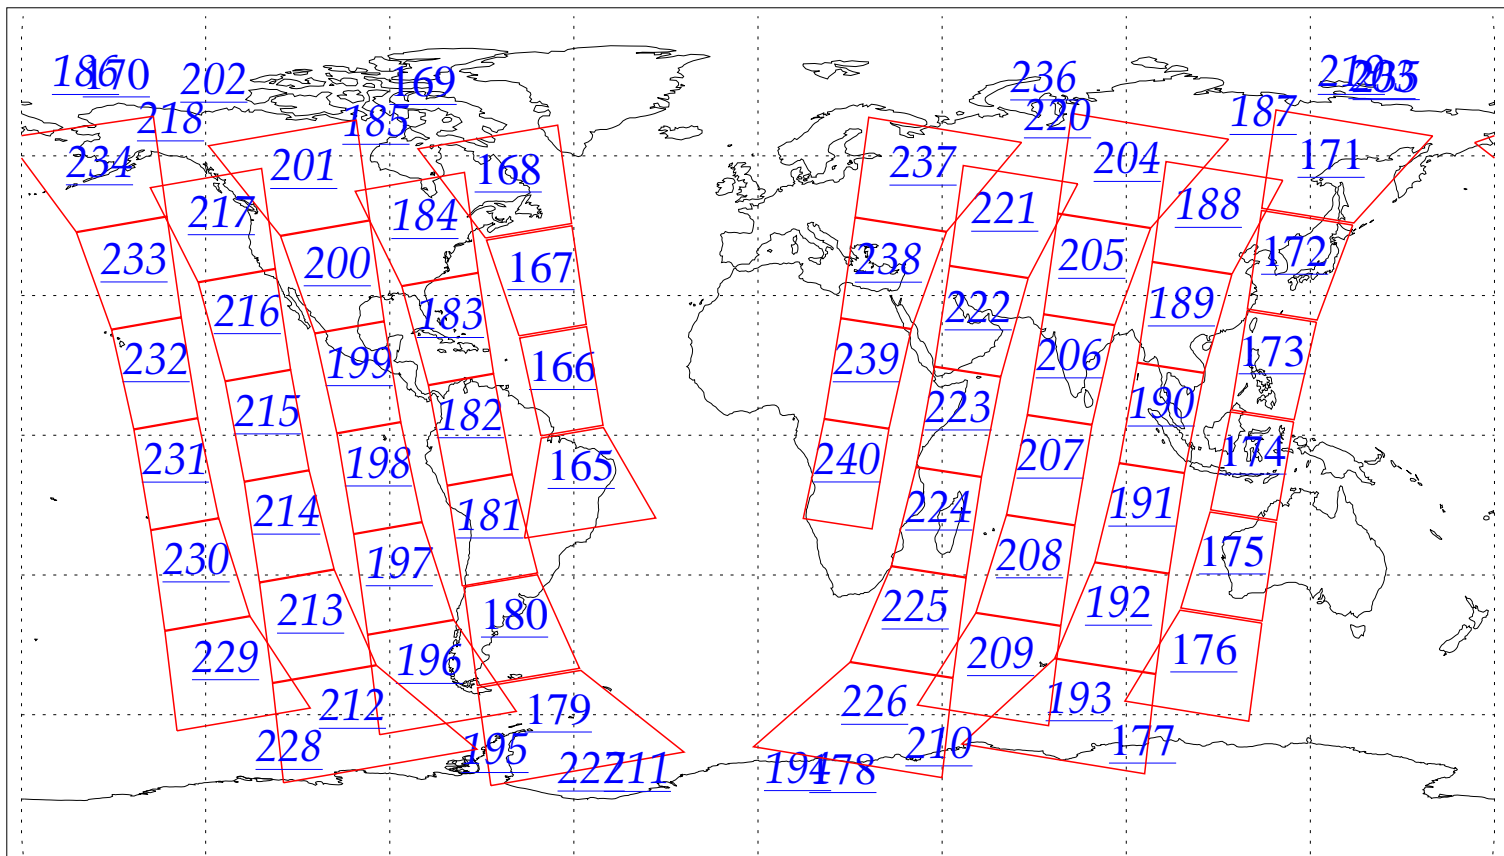

L1B Availability
AMSU Granules: 76
HSB Granules: 60
AIRS Granules: 0

6 Aug 2002
DoY 218
Aqua Day 94
Granules: 1 to 120

Granules: 121 to 240

Legend: AMSU Available, HSB Available, AIRS Available

L1B Availability
AMSU Granules: 76
HSB Granules: 60
AIRS Granules: 0

6 Aug 2002
DoY 218
Aqua Day 94

Ascending Granules

Descending Granules

Legend: AMSU Available, HSB Available, AIRS Available

L1B Availability
 AMSU Granules: 76
 HSB Granules: 60
 AIRS Granules: 0

6 Aug 2002
 DoY 218
 Aqua Day 94

Northern Hemisphere Granules

Southern Hemisphere Granules

Legend: AMSU Available, HSB Available, **AIRS Available**