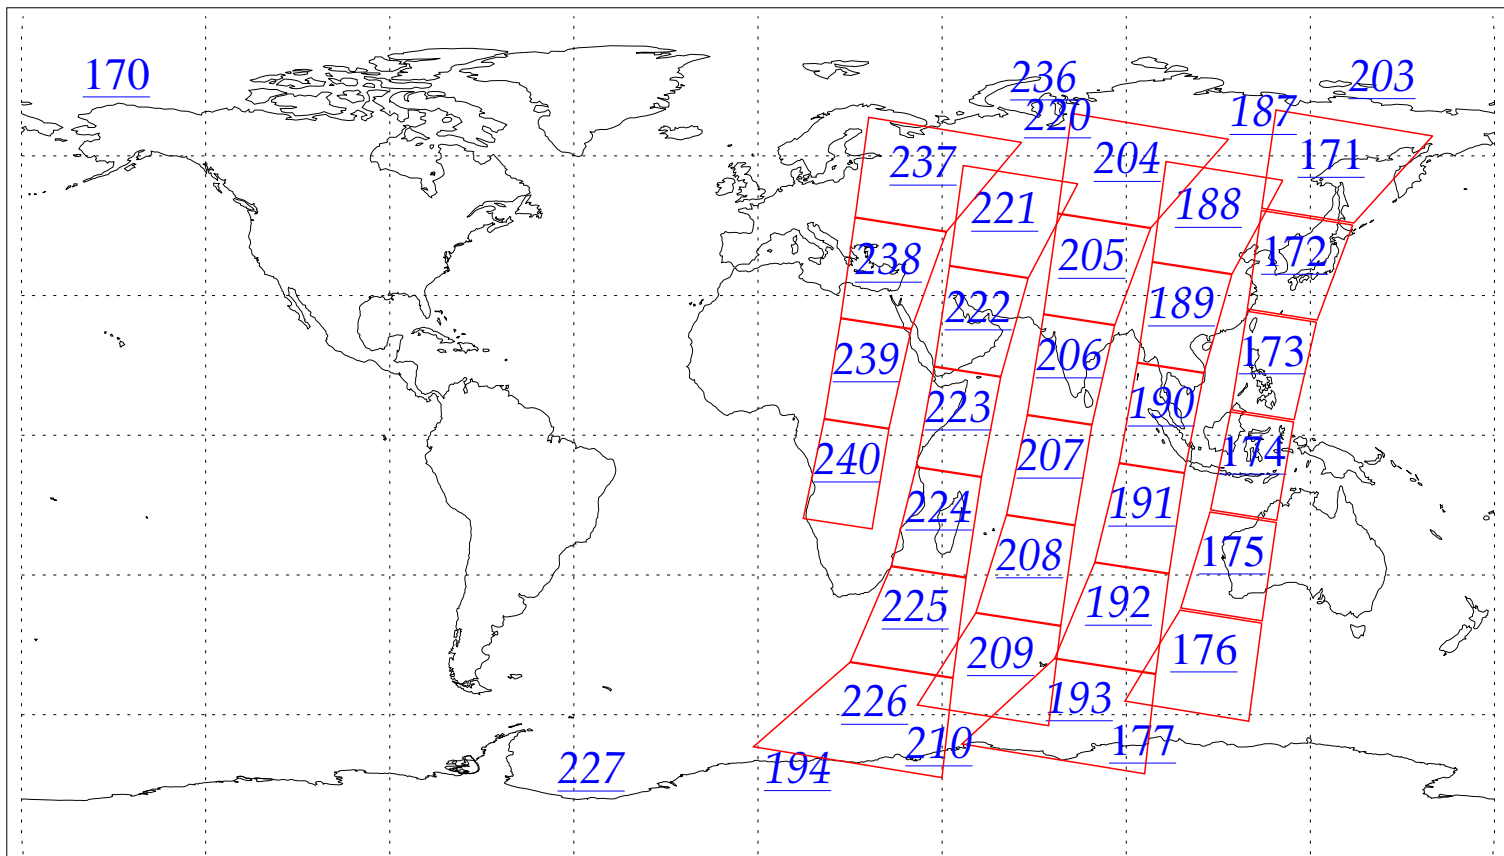

L1B Availability
AMSU Granules: 76
HSB Granules: 60
AIRS Granules: 0

6 Aug 2002
DoY 218
Aqua Day 94
Granules: 1 to 120

Granules: 121 to 240

Legend: AMSU Available, HSB Available, AIRS Available

L1B Availability
AMSU Granules: 76
HSB Granules: 60
AIRS Granules: 0

6 Aug 2002
DoY 218
Aqua Day 94

Ascending Granules

Descending Granules

Legend: AMSU Available, HSB Available, AIRS Available

L1B Availability
 AMSU Granules: 76
 HSB Granules: 60
 AIRS Granules: 0

6 Aug 2002
 DoY 218
 Aqua Day 94