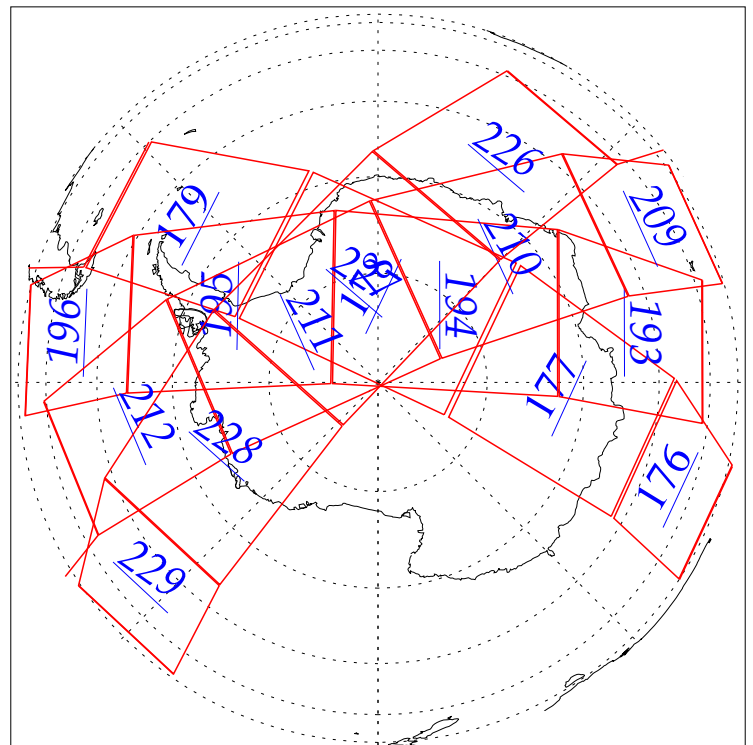

L1B Availability
AMSU Granules: 76
HSB Granules: 60
AIRS Granules: 0

6 Aug 2002
DoY 218
Aqua Day 94
Granules: 1 to 120

Granules: 121 to 240

Legend: AMSU Available, HSB Available, AIRS Available

L1B Availability
AMSU Granules: 76
HSB Granules: 60
AIRS Granules: 0

6 Aug 2002
DoY 218
Aqua Day 94

Ascending Granules

Descending Granules

Legend: AMSU Available, HSB Available, AIRS Available

L1B Availability
 AMSU Granules: 76
 HSB Granules: 60
 AIRS Granules: 0

6 Aug 2002
 DoY 218
 Aqua Day 94

Northern Hemisphere Granules

Southern Hemisphere Granules

Legend: AMSU Available, HSB Available, **AIRS Available**