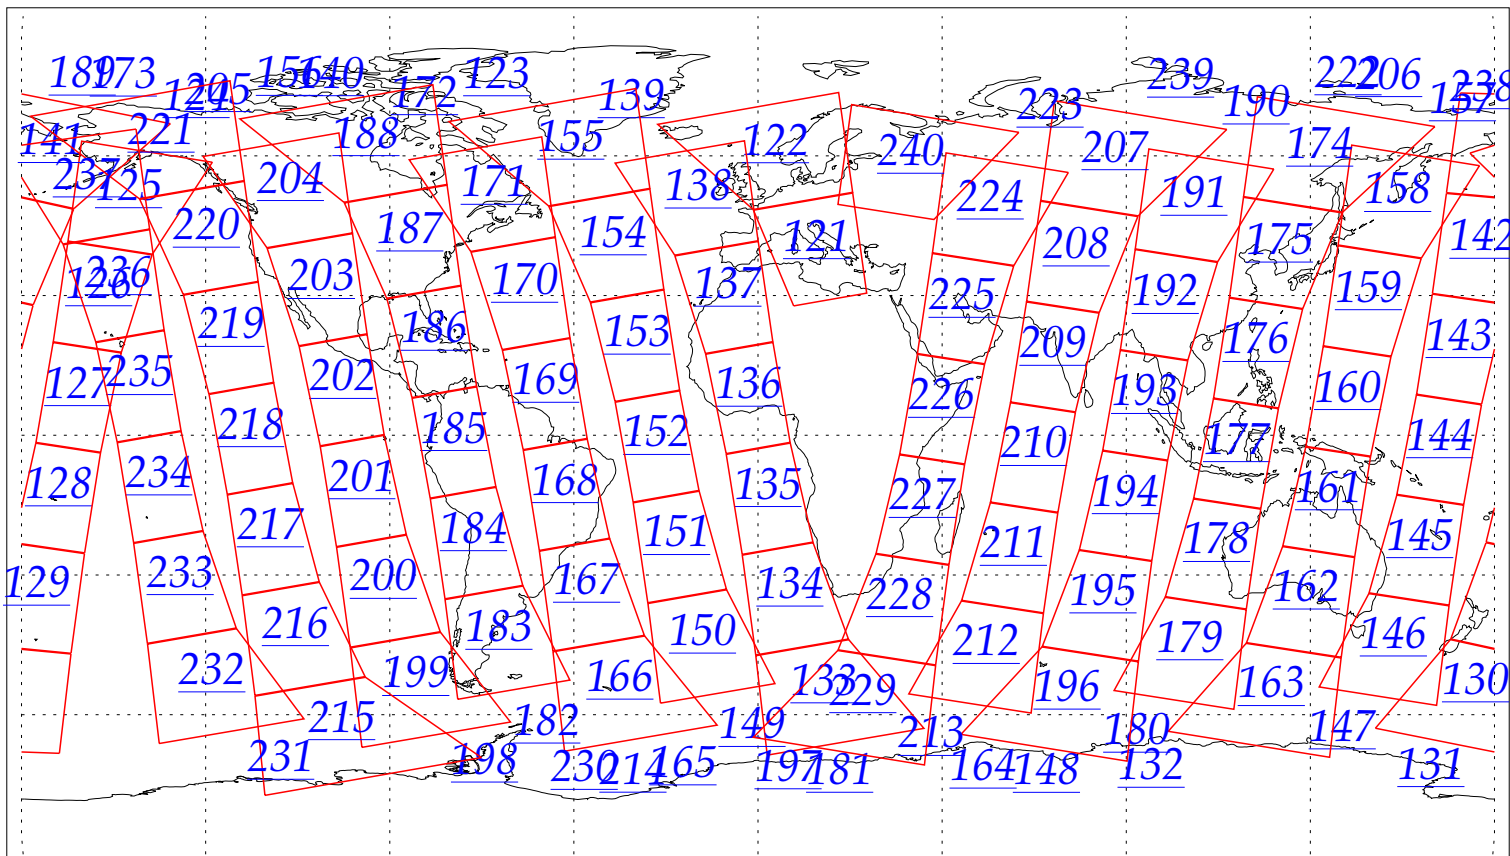

L1B Availability
AMSU Granules: 240
HSB Granules: 240
AIRS Granules: 0

26 Jul 2002
DoY 207
Aqua Day 83
Granules: 1 to 120

Granules: 121 to 240

Legend: AMSU Available, HSB Available, AIRS Available

L1B Availability
AMSU Granules: 240
HSB Granules: 240
AIRS Granules: 0

26 Jul 2002
DoY 207
Aqua Day 83

Ascending Granules

Descending Granules

Legend: AMSU Available, HSB Available, AIRS Available

L1B Availability
 AMSU Granules: 240
 HSB Granules: 240
 AIRS Granules: 0

26 Jul 2002
 DoY 207
 Aqua Day 83

Northern Hemisphere Granules

Southern Hemisphere Granules

Legend: AMSU Available, HSB Available, **AIRS Available**