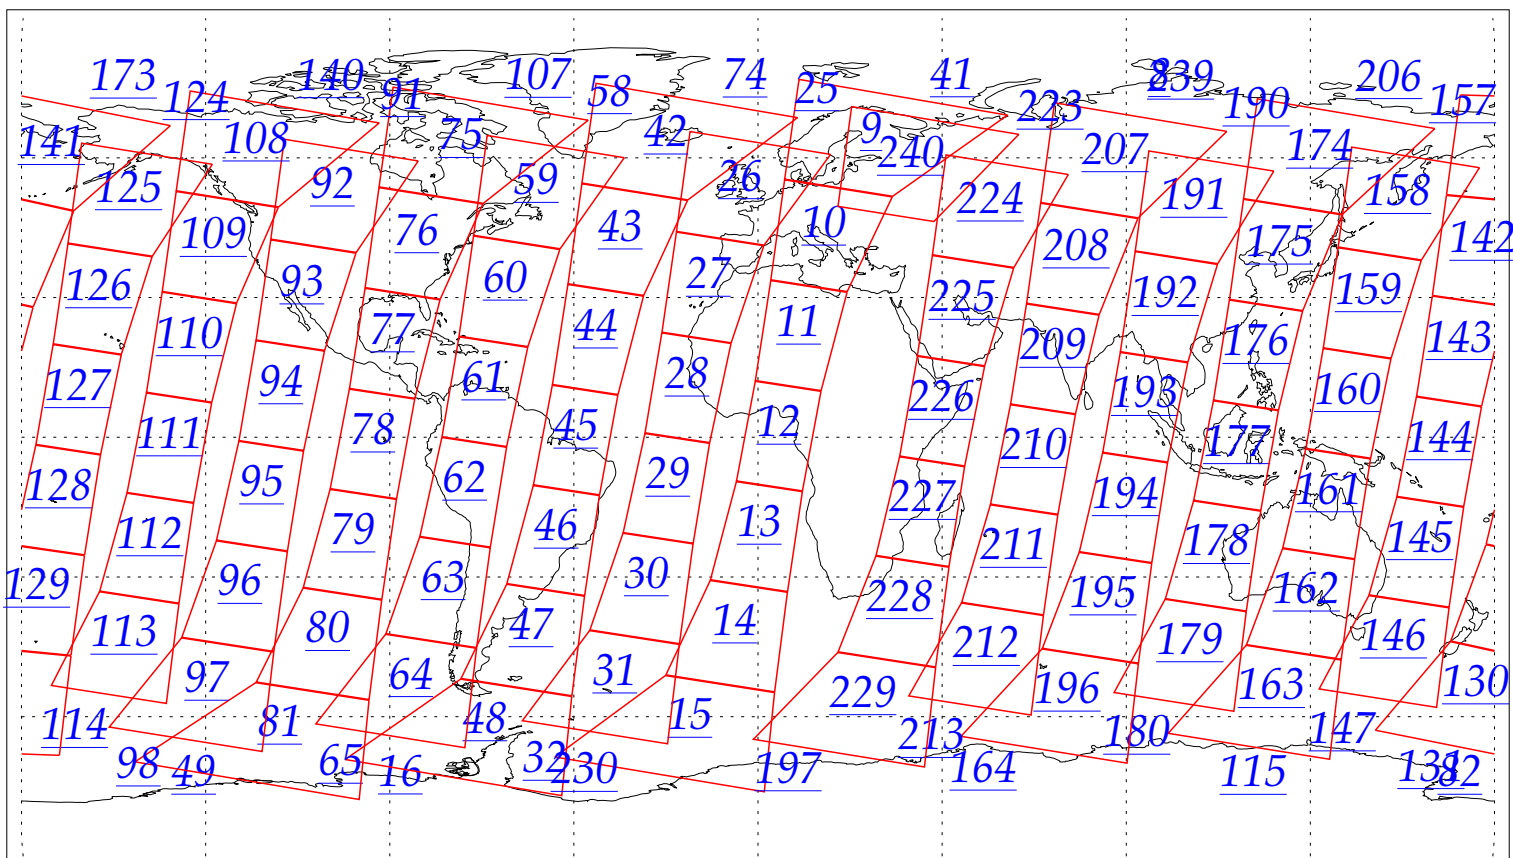

L1B Availability
AMSU Granules: 240
HSB Granules: 240
AIRS Granules: 0

26 Jul 2002
DoY 207
Aqua Day 83
Granules: 1 to 120

Granules: 121 to 240

Legend: AMSU Available, HSB Available, AIRS Available

L1B Availability
AMSU Granules: 240
HSB Granules: 240
AIRS Granules: 0

26 Jul 2002
DoY 207
Aqua Day 83

Ascending Granules

Descending Granules

Legend: AMSU Available, HSB Available, AIRS Available

L1B Availability
 AMSU Granules: 240
 HSB Granules: 240
 AIRS Granules: 0

26 Jul 2002
 DoY 207
 Aqua Day 83

Northern Hemisphere Granules

Southern Hemisphere Granules

Legend: AMSU Available, HSB Available, **AIRS Available**