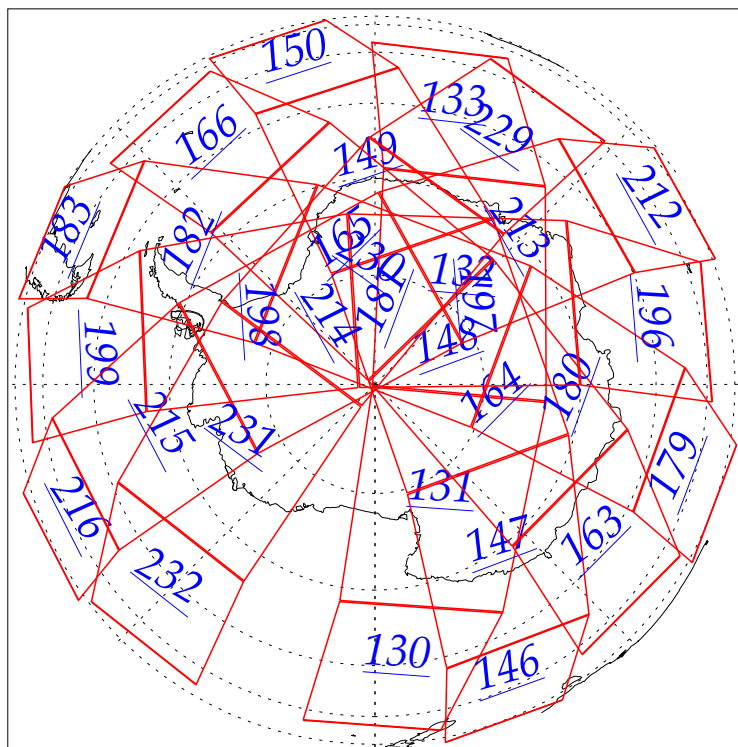

L1B Availability
AMSU Granules: 240
HSB Granules: 240
AIRS Granules: 0

26 Jul 2002
DoY 207
Aqua Day 83
Granules: 1 to 120

Granules: 121 to 240

Legend: AMSU Available, HSB Available, AIRS Available

L1B Availability
AMSU Granules: 240
HSB Granules: 240
AIRS Granules: 0

26 Jul 2002
DoY 207
Aqua Day 83

Ascending Granules

Descending Granules

Legend: AMSU Available, HSB Available, AIRS Available

L1B Availability
 AMSU Granules: 240
 HSB Granules: 240
 AIRS Granules: 0

26 Jul 2002
 DoY 207
 Aqua Day 83

Northern Hemisphere Granules

Southern Hemisphere Granules

Legend: AMSU Available, HSB Available, **AIRS Available**