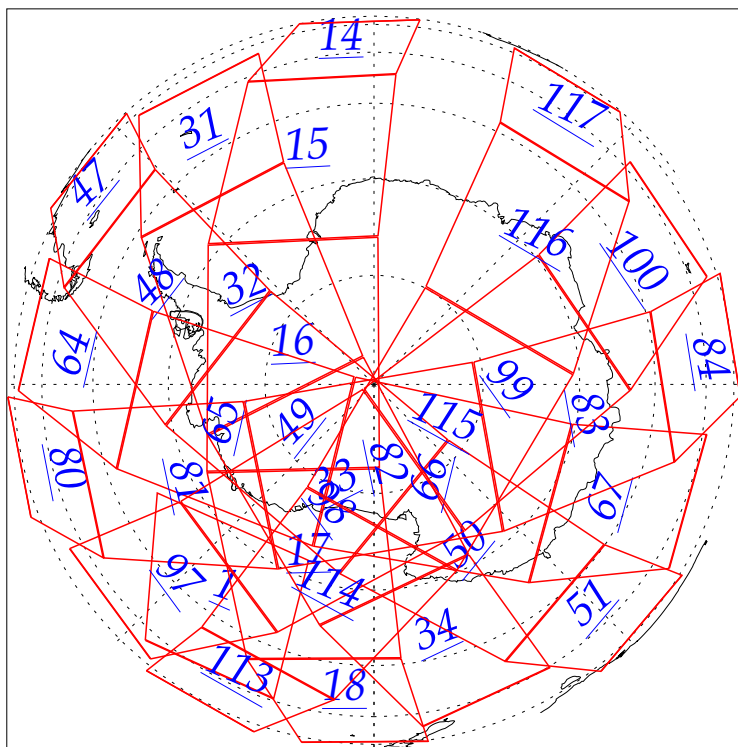

L1B Availability
AMSU Granules: 240
HSB Granules: 240
AIRS Granules: 0

26 Jul 2002
DoY 207
Aqua Day 83
Granules: 1 to 120

Granules: 121 to 240

Legend: AMSU Available, HSB Available, AIRS Available

L1B Availability
AMSU Granules: 240
HSB Granules: 240
AIRS Granules: 0

26 Jul 2002
DoY 207
Aqua Day 83

Ascending Granules

Descending Granules

Legend: AMSU Available, HSB Available, AIRS Available

L1B Availability
 AMSU Granules: 240
 HSB Granules: 240
 AIRS Granules: 0

26 Jul 2002
 DoY 207
 Aqua Day 83

Northern Hemisphere Granules

Southern Hemisphere Granules

Legend: AMSU Available, HSB Available, **AIRS Available**