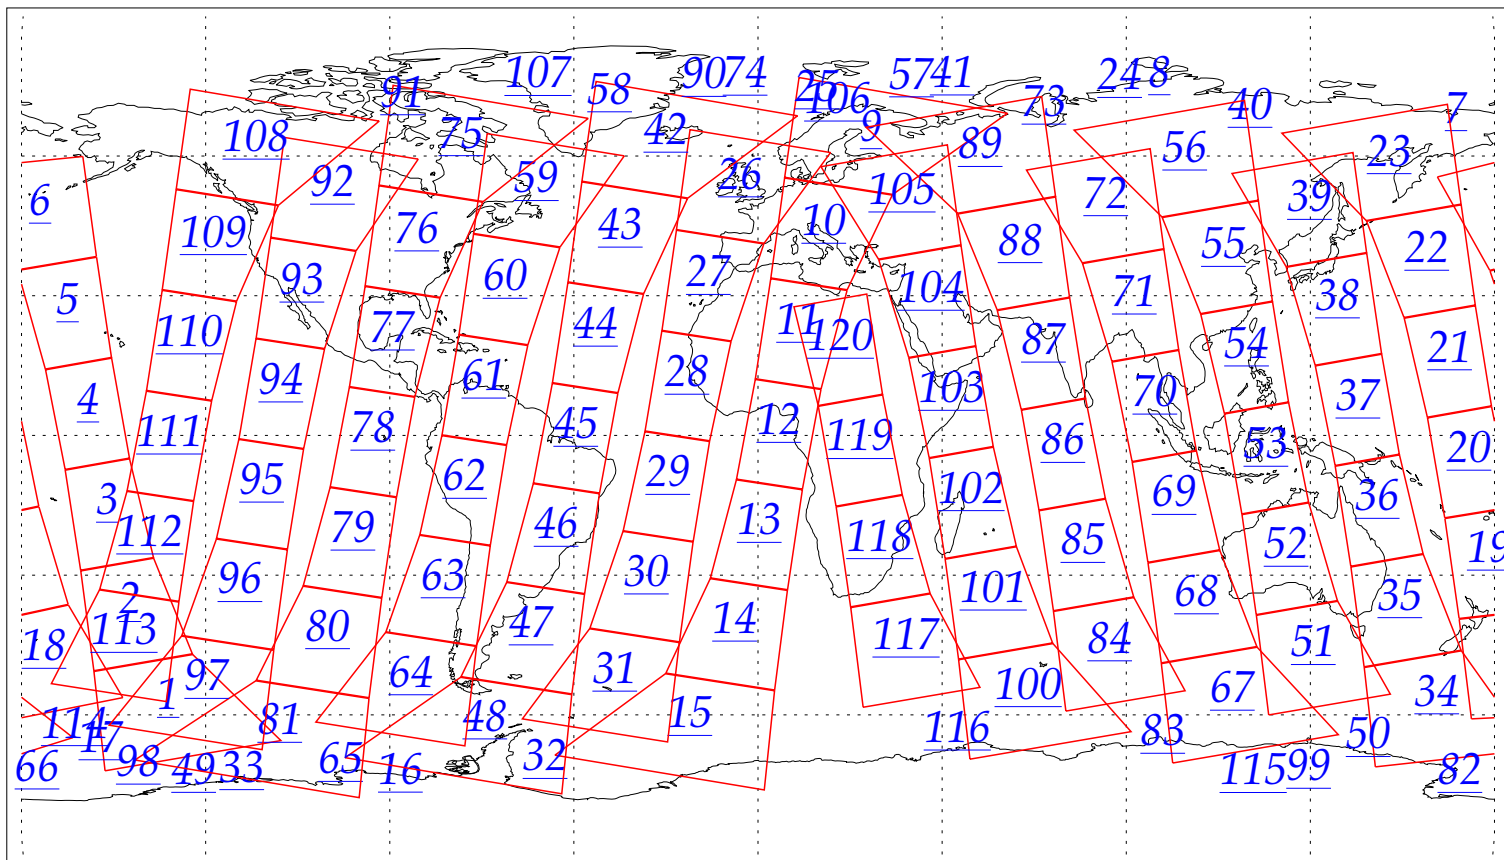

L1B Availability
AMSU Granules: 240
HSB Granules: 240
AIRS Granules: 0

26 Jul 2002
DoY 207
Aqua Day 83
Granules: 1 to 120

Granules: 121 to 240

Legend: AMSU Available, HSB Available, AIRS Available

L1B Availability
AMSU Granules: 240
HSB Granules: 240
AIRS Granules: 0

26 Jul 2002
DoY 207
Aqua Day 83

Ascending Granules

Descending Granules

Legend: AMSU Available, HSB Available, AIRS Available

L1B Availability
 AMSU Granules: 240
 HSB Granules: 240
 AIRS Granules: 0

26 Jul 2002
 DoY 207
 Aqua Day 83

Northern Hemisphere Granules

Southern Hemisphere Granules

Legend: AMSU Available, HSB Available, **AIRS Available**