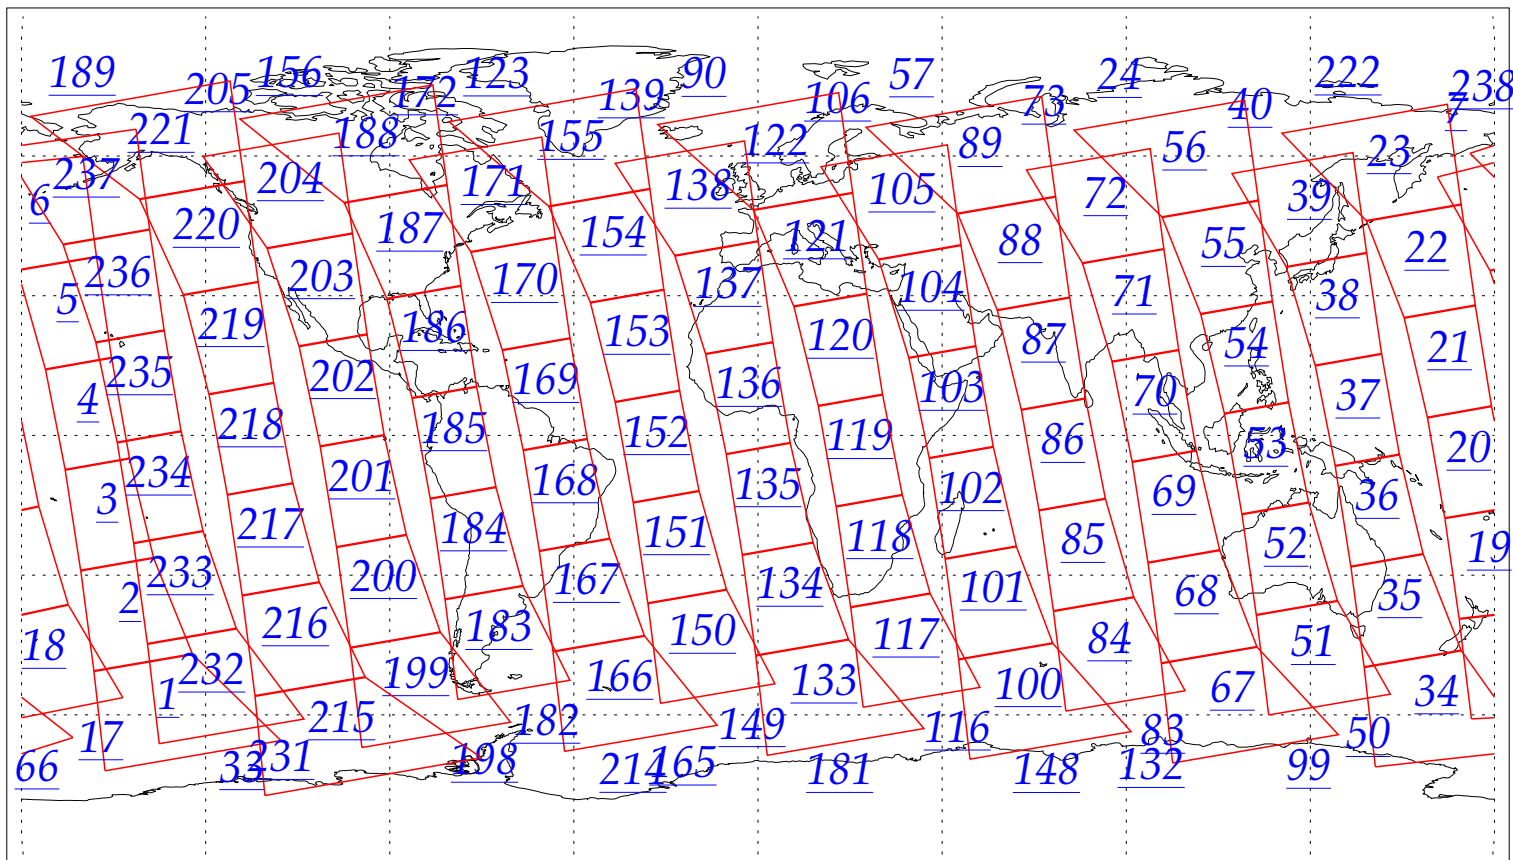

L1B Availability
AMSU Granules: 240
HSB Granules: 240
AIRS Granules: 0

26 Jul 2002
DoY 207
Aqua Day 83
Granules: 1 to 120

Granules: 121 to 240

Legend: AMSU Available, HSB Available, AIRS Available

L1B Availability
AMSU Granules: 240
HSB Granules: 240
AIRS Granules: 0

26 Jul 2002
DoY 207
Aqua Day 83

Ascending Granules

Descending Granules

Legend: AMSU Available, HSB Available, AIRS Available

L1B Availability
 AMSU Granules: 240
 HSB Granules: 240
 AIRS Granules: 0

26 Jul 2002
 DoY 207
 Aqua Day 83

Northern Hemisphere Granules

Southern Hemisphere Granules

Legend: AMSU Available, HSB Available, **AIRS Available**