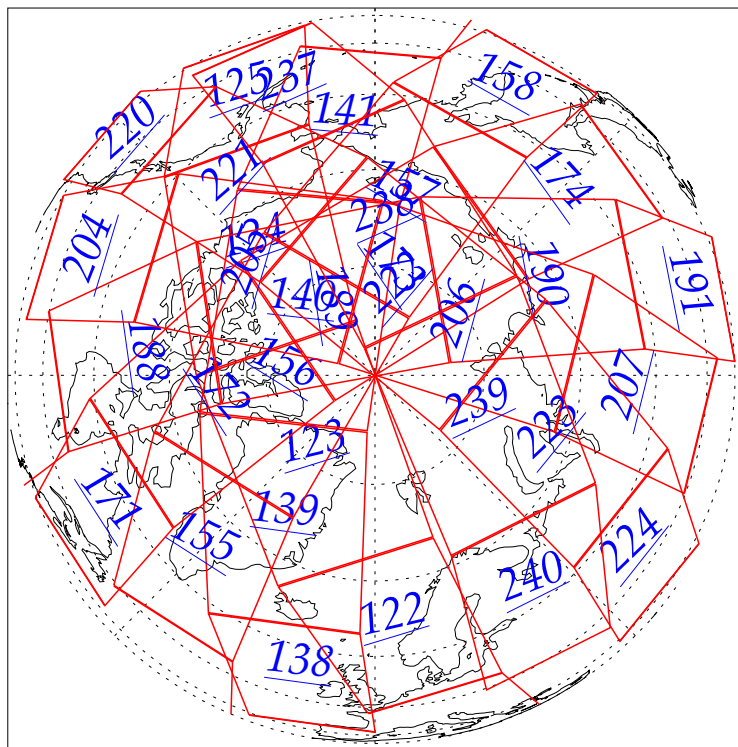

26 Jul 2002
DoY 207
Aqua Day 83

Ascending Granules

Descending Granules

Legend: AMSU Available, HSB Available, AIRS Available

L1B Availability
 AMSU Granules: 240
 HSB Granules: 240
 AIRS Granules: 0

26 Jul 2002
 DoY 207
 Aqua Day 83

Northern Hemisphere Granules

Southern Hemisphere Granules

Legend: AMSU Available, HSB Available, **AIRS Available**