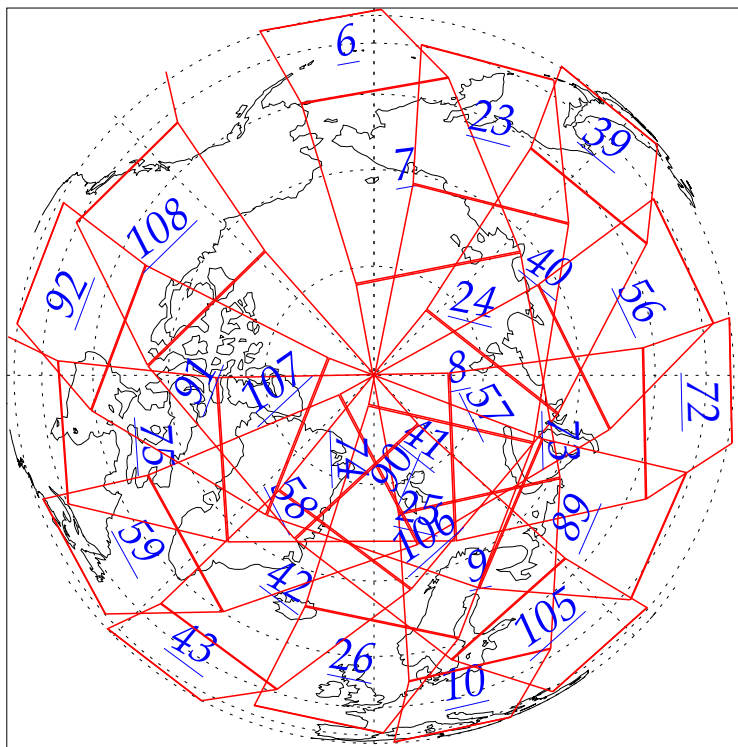

L1B Availability
AMSU Granules: 240
HSB Granules: 240
AIRS Granules: 0

26 Jul 2002
DoY 207
Aqua Day 83
Granules: 1 to 120

Granules: 121 to 240

Legend: AMSU Available, HSB Available, AIRS Available

L1B Availability
AMSU Granules: 240
HSB Granules: 240
AIRS Granules: 0

26 Jul 2002
DoY 207
Aqua Day 83

Ascending Granules

Descending Granules

Legend: AMSU Available, HSB Available, AIRS Available

L1B Availability
 AMSU Granules: 240
 HSB Granules: 240
 AIRS Granules: 0

26 Jul 2002
 DoY 207
 Aqua Day 83

Northern Hemisphere Granules

Southern Hemisphere Granules

Legend: AMSU Available, HSB Available, **AIRS Available**