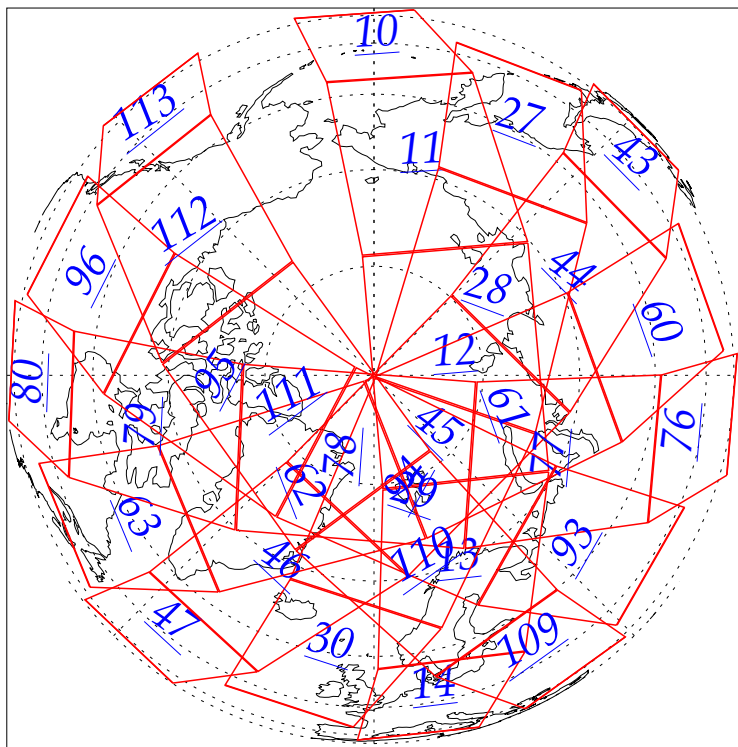

L1B Availability
AMSU Granules: 240
HSB Granules: 240
AIRS Granules: 0

22 Jul 2002
DoY 203
Aqua Day 79

Granules: 1 to 120

Granules: 121 to 240

Legend: AMSU Available, HSB Available, AIRS Available

L1B Availability
AMSU Granules: 240
HSB Granules: 240
AIRS Granules: 0

22 Jul 2002
DoY 203
Aqua Day 79

Ascending Granules

Descending Granules

Legend: AMSU Available, HSB Available, AIRS Available

L1B Availability
 AMSU Granules: 240
 HSB Granules: 240
 AIRS Granules: 0

22 Jul 2002
 DoY 203
 Aqua Day 79

Northern Hemisphere Granules

Southern Hemisphere Granules

Legend: AMSU Available, HSB Available, **AIRS Available**