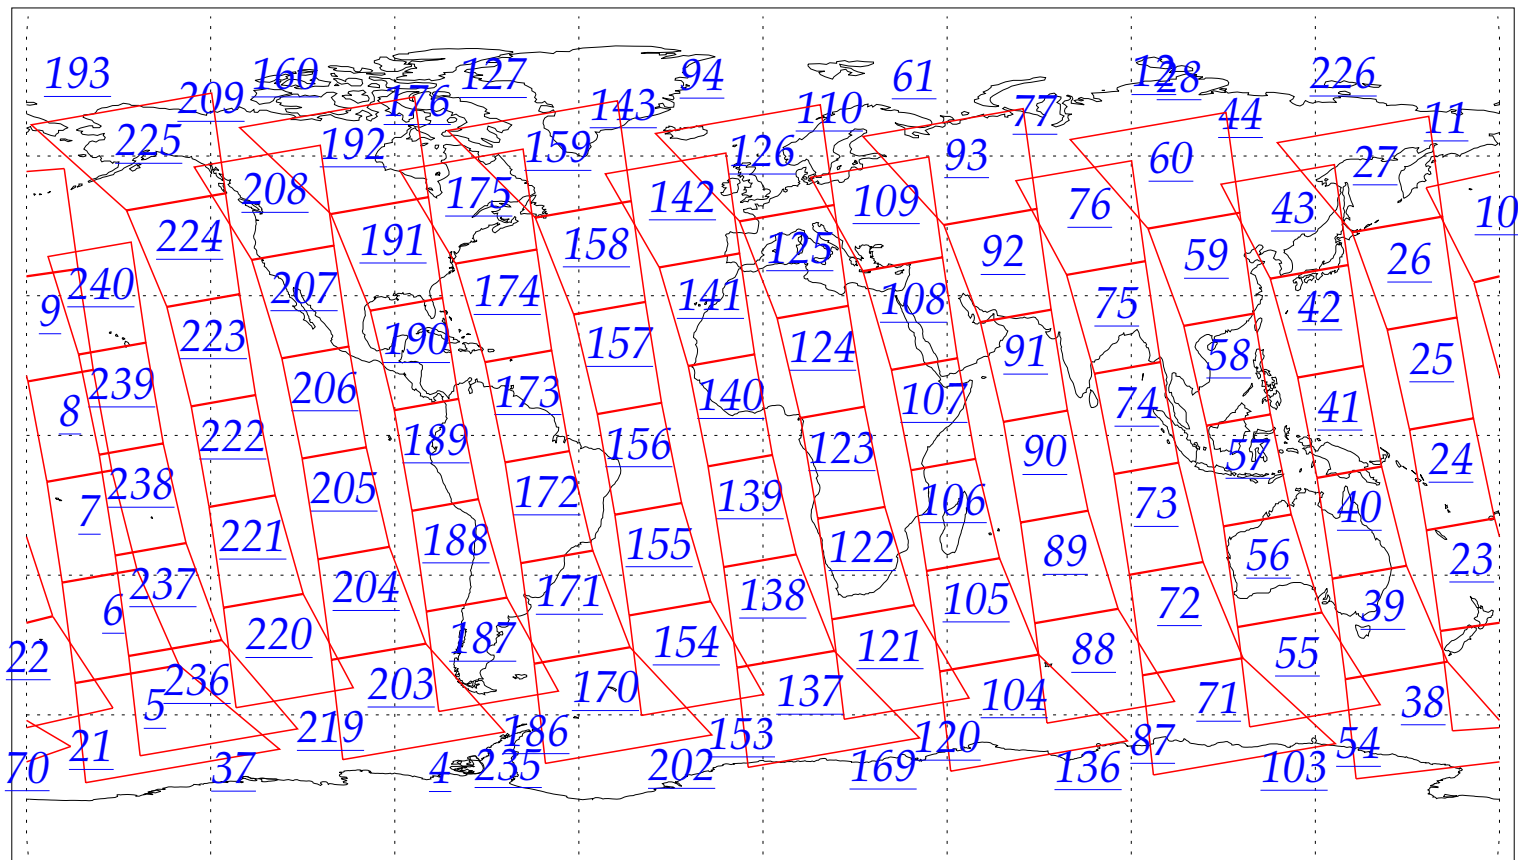

L1B Availability
AMSU Granules: 240
HSB Granules: 240
AIRS Granules: 0

22 Jul 2002
DoY 203
Aqua Day 79

Granules: 1 to 120

Granules: 121 to 240

Legend: AMSU Available, HSB Available, AIRS Available

L1B Availability
AMSU Granules: 240
HSB Granules: 240
AIRS Granules: 0

22 Jul 2002
DoY 203
Aqua Day 79

Ascending Granules

Descending Granules

Legend: AMSU Available, HSB Available, AIRS Available

L1B Availability
 AMSU Granules: 240
 HSB Granules: 240
 AIRS Granules: 0

22 Jul 2002
 DoY 203
 Aqua Day 79

Northern Hemisphere Granules

Southern Hemisphere Granules

Legend: AMSU Available, HSB Available, **AIRS Available**