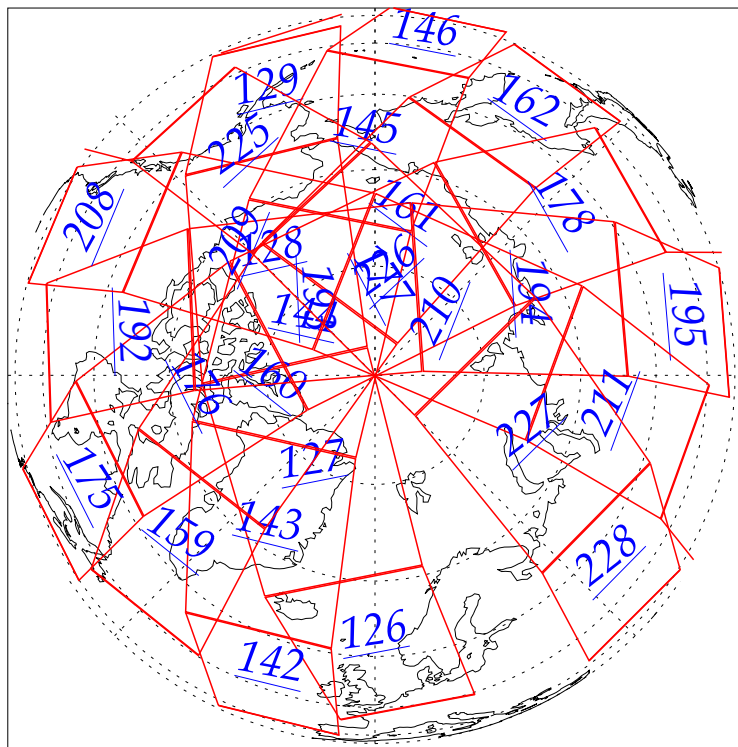

L1B Availability
AMSU Granules: 240
HSB Granules: 240
AIRS Granules: 0

22 Jul 2002
DoY 203
Aqua Day 79

Granules: 1 to 120

Granules: 121 to 240

Legend: AMSU Available, HSB Available, AIRS Available

L1B Availability
AMSU Granules: 240
HSB Granules: 240
AIRS Granules: 0

22 Jul 2002
DoY 203
Aqua Day 79

Ascending Granules

Descending Granules

Legend: AMSU Available, HSB Available, AIRS Available

L1B Availability
 AMSU Granules: 240
 HSB Granules: 240
 AIRS Granules: 0

22 Jul 2002
 DoY 203
 Aqua Day 79

Northern Hemisphere Granules

Southern Hemisphere Granules

Legend: AMSU Available, HSB Available, **AIRS Available**