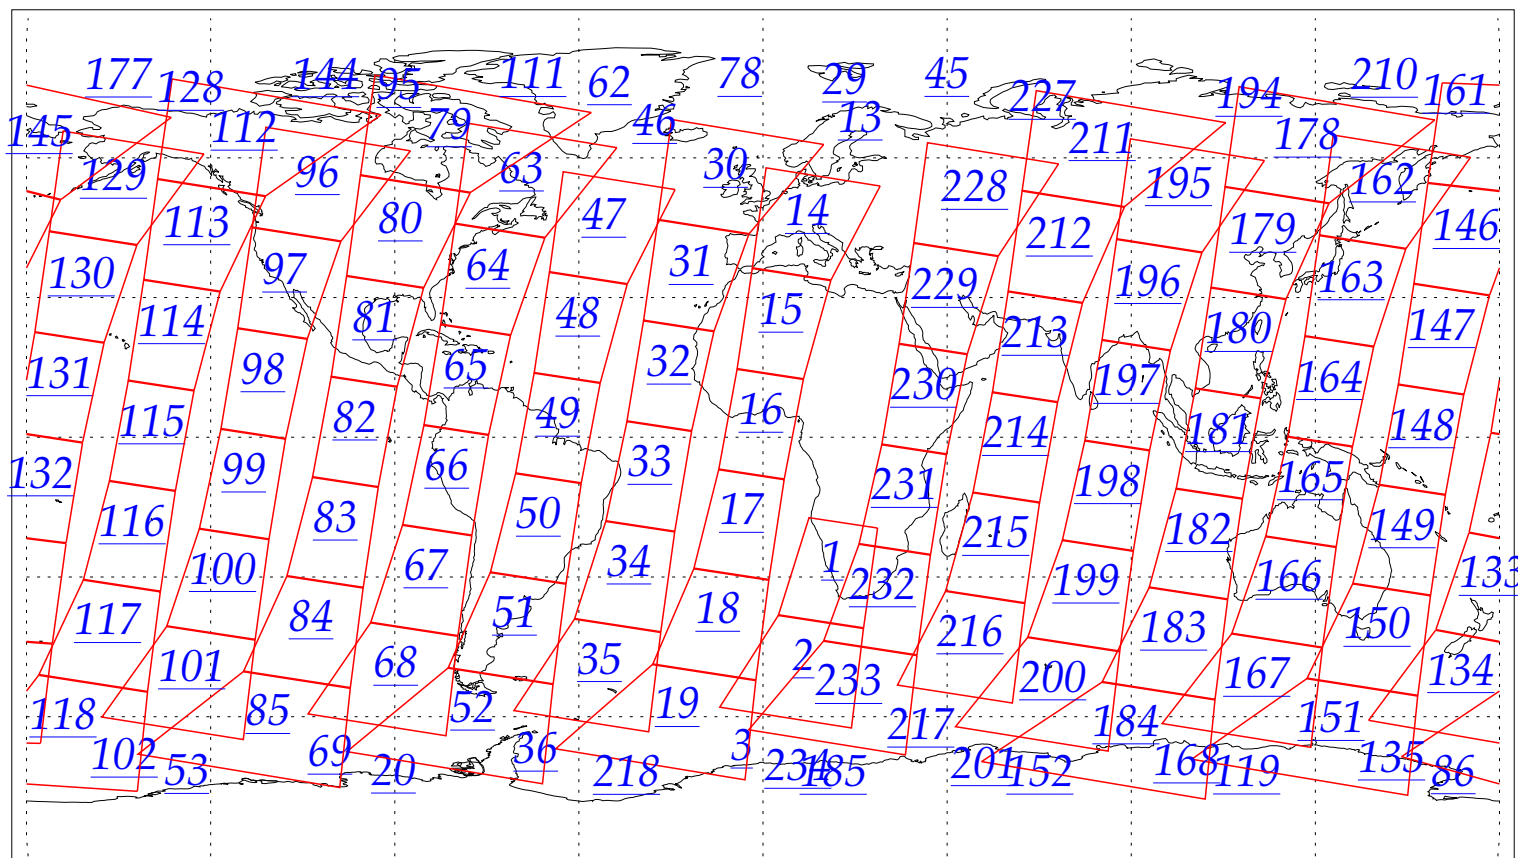

L1B Availability
AMSU Granules: 240
HSB Granules: 240
AIRS Granules: 0

22 Jul 2002
DoY 203
Aqua Day 79

Granules: 1 to 120

Granules: 121 to 240

Legend: AMSU Available, HSB Available, AIRS Available

L1B Availability
AMSU Granules: 240
HSB Granules: 240
AIRS Granules: 0

22 Jul 2002
DoY 203
Aqua Day 79

Ascending Granules

Descending Granules

Legend: AMSU Available, HSB Available, AIRS Available

L1B Availability
 AMSU Granules: 240
 HSB Granules: 240
 AIRS Granules: 0

22 Jul 2002
 DoY 203
 Aqua Day 79

Northern Hemisphere Granules

Southern Hemisphere Granules

Legend: AMSU Available, HSB Available, **AIRS Available**