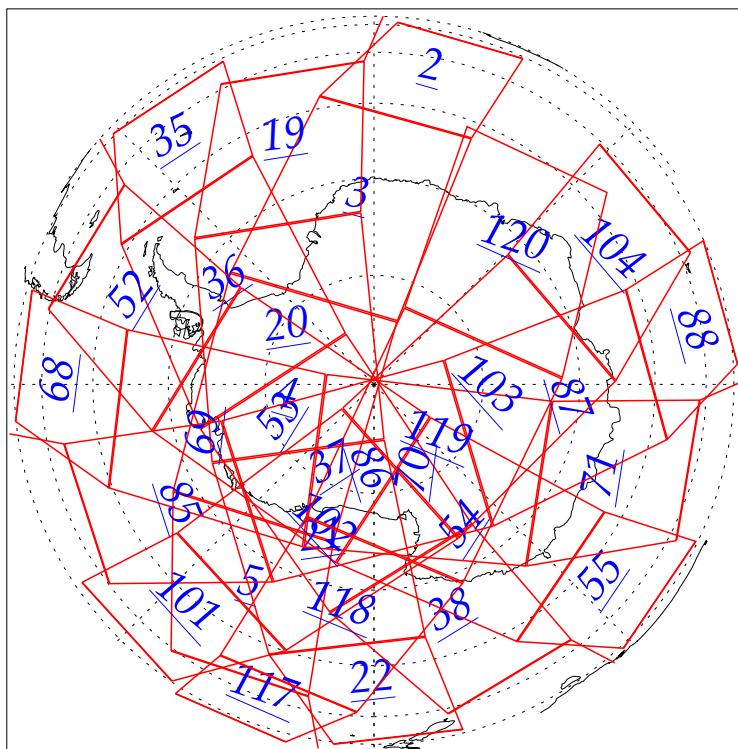

L1B Availability
AMSU Granules: 240
HSB Granules: 240
AIRS Granules: 0

22 Jul 2002
DoY 203
Aqua Day 79

Granules: 1 to 120

Granules: 121 to 240

Legend: AMSU Available, HSB Available, AIRS Available

L1B Availability
AMSU Granules: 240
HSB Granules: 240
AIRS Granules: 0

22 Jul 2002
DoY 203
Aqua Day 79

Ascending Granules

Descending Granules

Legend: AMSU Available, HSB Available, AIRS Available

L1B Availability
 AMSU Granules: 240
 HSB Granules: 240
 AIRS Granules: 0

22 Jul 2002
 DoY 203
 Aqua Day 79

Northern Hemisphere Granules

Southern Hemisphere Granules

Legend: AMSU Available, HSB Available, **AIRS Available**