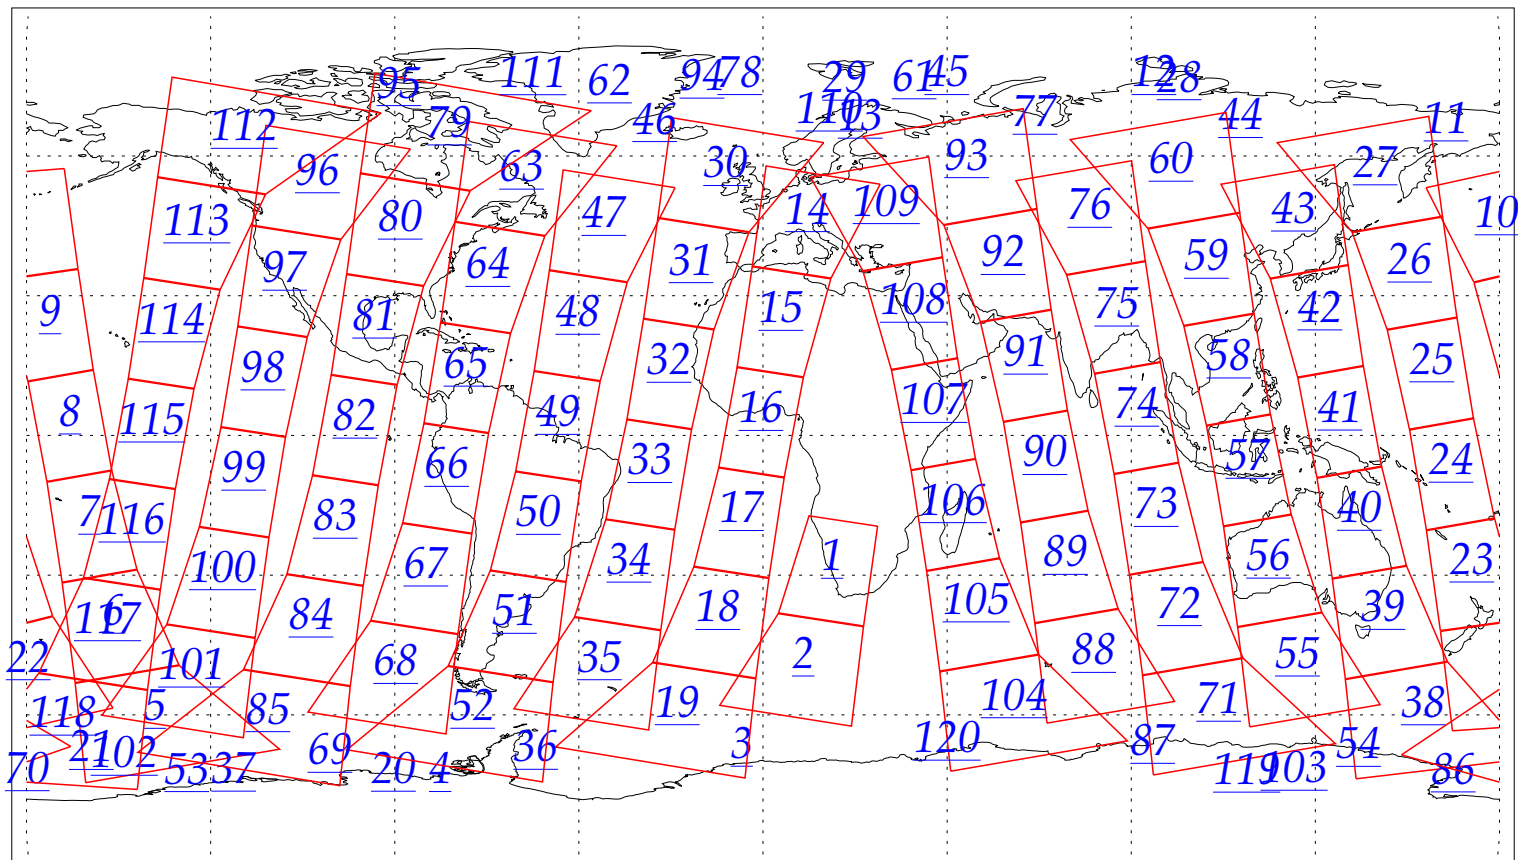

L1B Availability
AMSU Granules: 240
HSB Granules: 240
AIRS Granules: 0

22 Jul 2002
DoY 203
Aqua Day 79

Granules: 1 to 120

Granules: 121 to 240

Legend: AMSU Available, HSB Available, AIRS Available

L1B Availability
AMSU Granules: 240
HSB Granules: 240
AIRS Granules: 0

22 Jul 2002
DoY 203
Aqua Day 79

Ascending Granules

Descending Granules

Legend: AMSU Available, HSB Available, AIRS Available

L1B Availability
 AMSU Granules: 240
 HSB Granules: 240
 AIRS Granules: 0

22 Jul 2002
 DoY 203
 Aqua Day 79

Northern Hemisphere Granules

Southern Hemisphere Granules

Legend: AMSU Available, HSB Available, **AIRS Available**