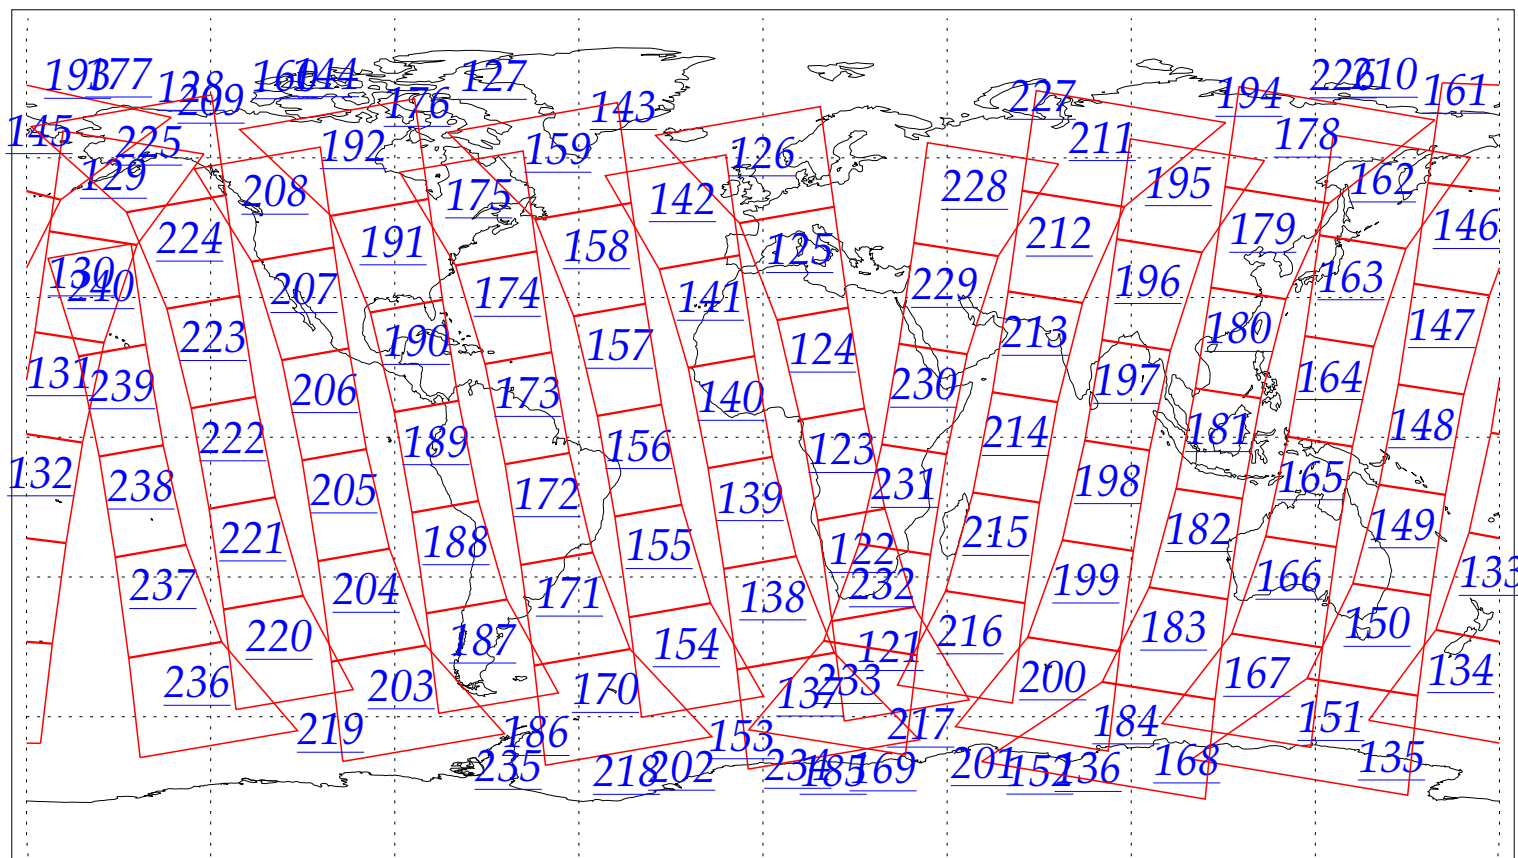

L1B Availability
AMSU Granules: 240
HSB Granules: 240
AIRS Granules: 0

22 Jul 2002
DoY 203
Aqua Day 79

Granules: 1 to 120

Granules: 121 to 240

Legend: AMSU Available, HSB Available, AIRS Available

L1B Availability
AMSU Granules: 240
HSB Granules: 240
AIRS Granules: 0

22 Jul 2002
DoY 203
Aqua Day 79

Ascending Granules

Descending Granules

Legend: AMSU Available, HSB Available, AIRS Available

L1B Availability
 AMSU Granules: 240
 HSB Granules: 240
 AIRS Granules: 0

22 Jul 2002
 DoY 203
 Aqua Day 79

Northern Hemisphere Granules

Southern Hemisphere Granules

Legend: AMSU Available, HSB Available, **AIRS Available**