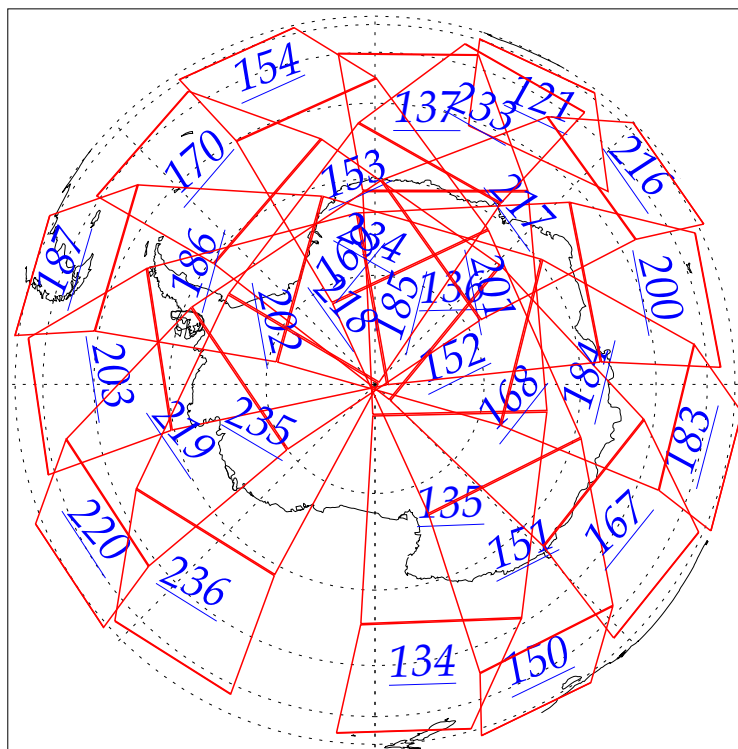

L1B Availability
AMSU Granules: 240
HSB Granules: 240
AIRS Granules: 0

22 Jul 2002
DoY 203
Aqua Day 79

Granules: 1 to 120

Granules: 121 to 240

Legend: AMSU Available, HSB Available, AIRS Available

L1B Availability
AMSU Granules: 240
HSB Granules: 240
AIRS Granules: 0

22 Jul 2002
DoY 203
Aqua Day 79

Ascending Granules

Descending Granules

Legend: AMSU Available, HSB Available, AIRS Available

L1B Availability
 AMSU Granules: 240
 HSB Granules: 240
 AIRS Granules: 0

22 Jul 2002
 DoY 203
 Aqua Day 79

Northern Hemisphere Granules

Southern Hemisphere Granules

Legend: AMSU Available, HSB Available, **AIRS Available**