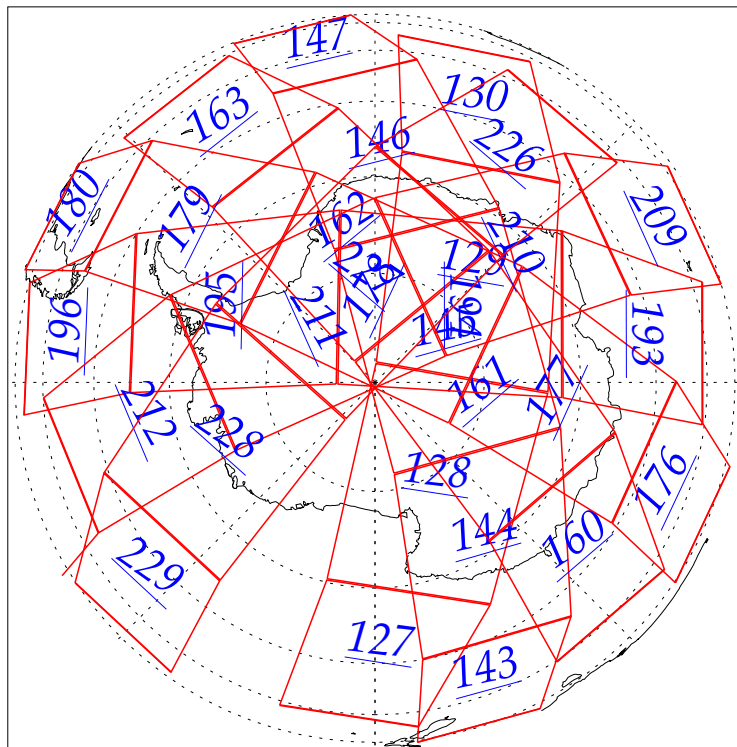

L1B Availability  
AMSU Granules: 240  
HSB Granules: 240  
AIRS Granules: 0

21 Jul 2002  
DoY 202  
Aqua Day 78

Granules: 1 to 120

Granules: 121 to 240

Legend: AMSU Available, HSB Available, AIRS Available

L1B Availability  
AMSU Granules: 240  
HSB Granules: 240  
AIRS Granules: 0

21 Jul 2002  
DoY 202  
Aqua Day 78

Ascending Granules

Descending Granules

Legend: AMSU Available, HSB Available, AIRS Available

L1B Availability  
 AMSU Granules: 240  
 HSB Granules: 240  
 AIRS Granules: 0

21 Jul 2002  
 DoY 202  
 Aqua Day 78

Northern Hemisphere Granules

Southern Hemisphere Granules

Legend: AMSU Available, HSB Available, **AIRS Available**