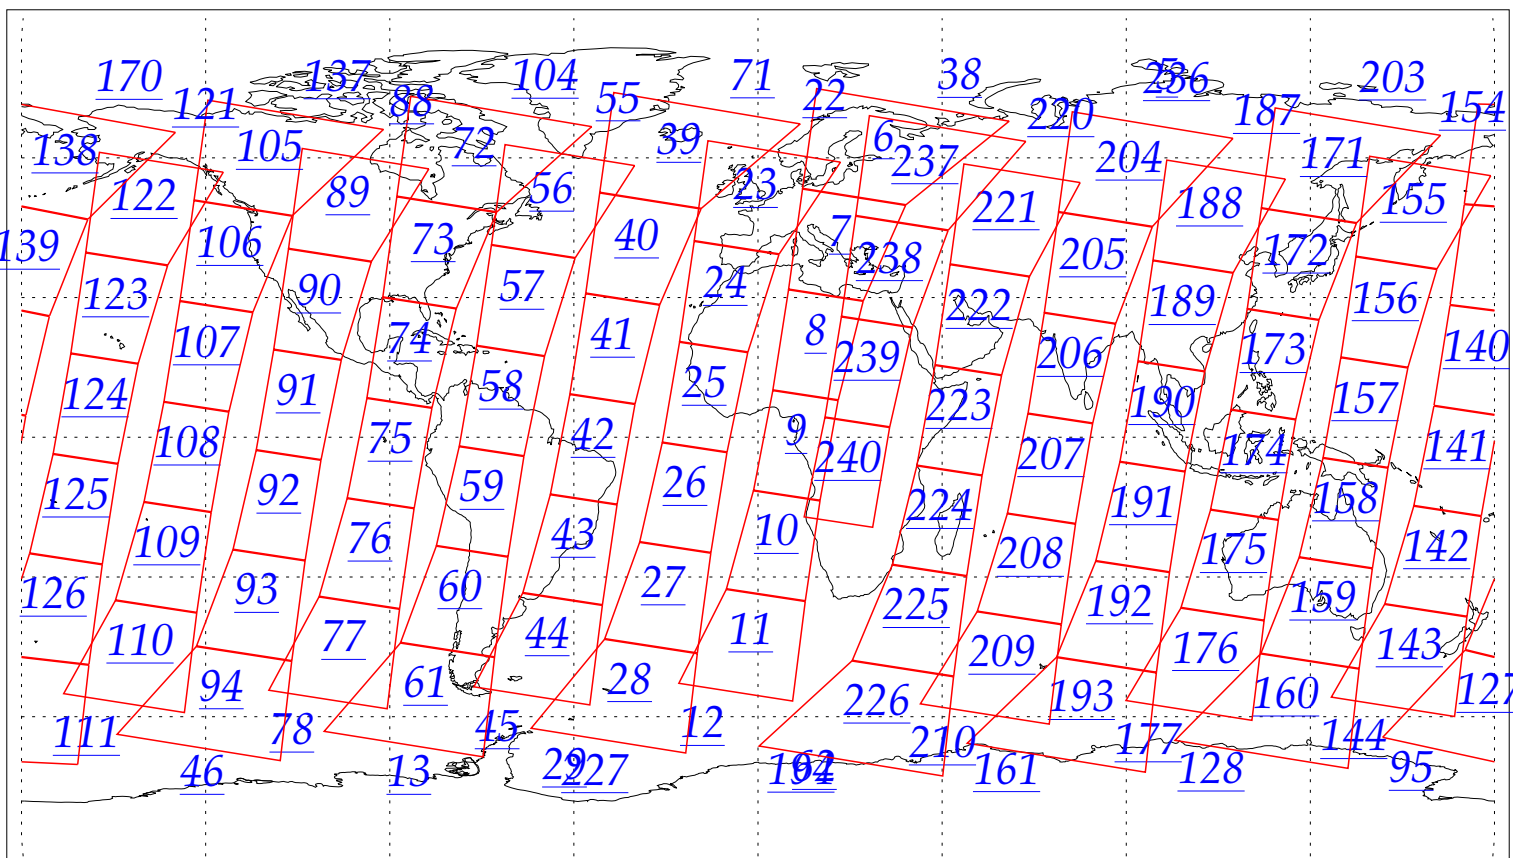

L1B Availability  
AMSU Granules: 240  
HSB Granules: 240  
AIRS Granules: 0

21 Jul 2002  
DoY 202  
Aqua Day 78

Granules: 1 to 120

Granules: 121 to 240

Legend: AMSU Available, HSB Available, AIRS Available

L1B Availability  
AMSU Granules: 240  
HSB Granules: 240  
AIRS Granules: 0

21 Jul 2002  
DoY 202  
Aqua Day 78

Ascending Granules

Descending Granules

Legend: AMSU Available, HSB Available, AIRS Available

L1B Availability  
 AMSU Granules: 240  
 HSB Granules: 240  
 AIRS Granules: 0

21 Jul 2002  
 DoY 202  
 Aqua Day 78

Northern Hemisphere Granules

Southern Hemisphere Granules

Legend: AMSU Available, HSB Available, **AIRS Available**