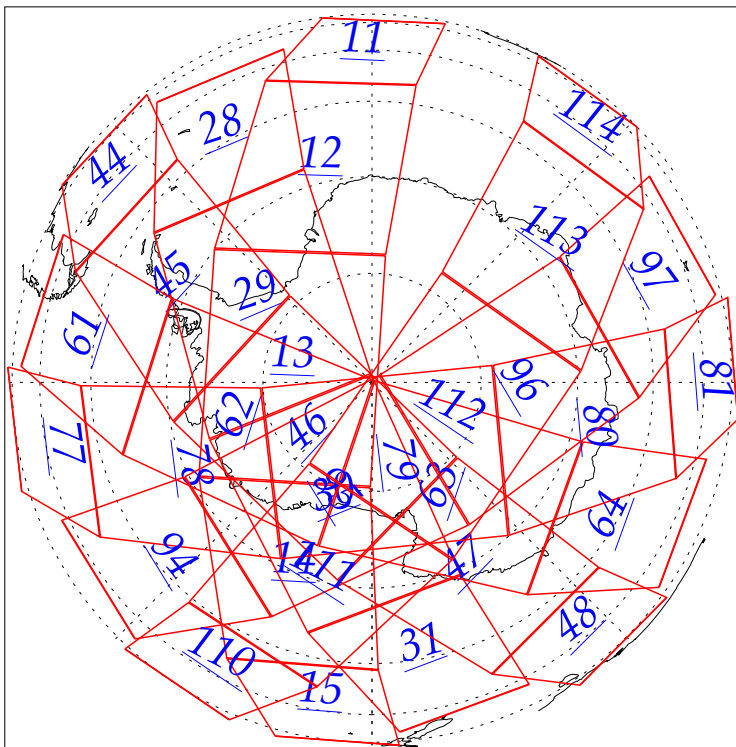

L1B Availability  
AMSU Granules: 240  
HSB Granules: 240  
AIRS Granules: 0

21 Jul 2002  
DoY 202  
Aqua Day 78

Granules: 1 to 120

Granules: 121 to 240

Legend: AMSU Available, HSB Available, AIRS Available

L1B Availability  
AMSU Granules: 240  
HSB Granules: 240  
AIRS Granules: 0

21 Jul 2002  
DoY 202  
Aqua Day 78

Ascending Granules

Descending Granules

Legend: AMSU Available, HSB Available, AIRS Available

L1B Availability  
 AMSU Granules: 240  
 HSB Granules: 240  
 AIRS Granules: 0

21 Jul 2002  
 DoY 202  
 Aqua Day 78

Northern Hemisphere Granules

Southern Hemisphere Granules

Legend: AMSU Available, HSB Available, **AIRS Available**