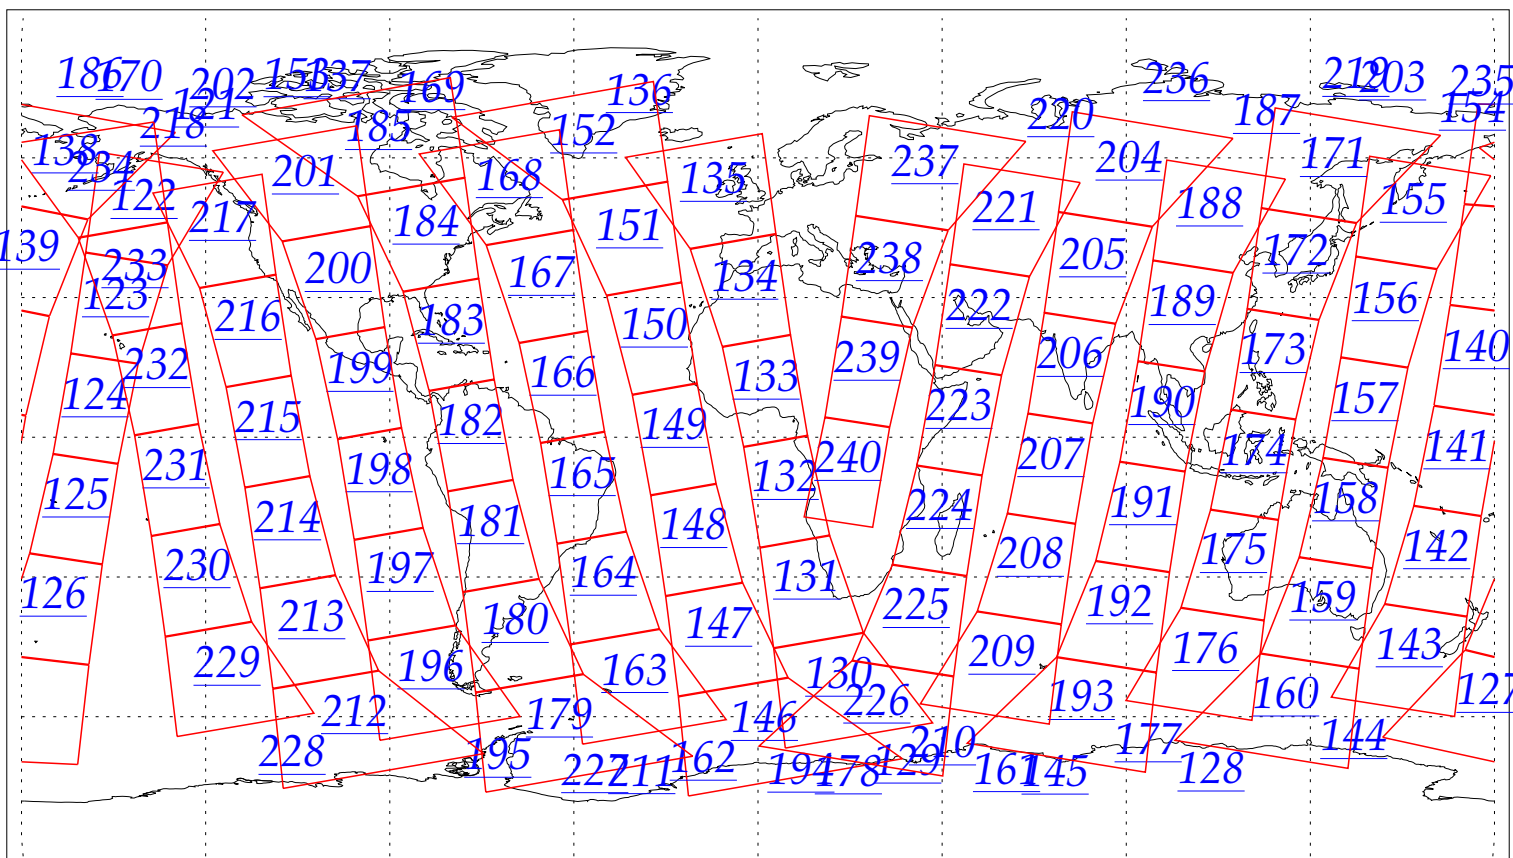

L1B Availability  
AMSU Granules: 240  
HSB Granules: 240  
AIRS Granules: 0

21 Jul 2002  
DoY 202  
Aqua Day 78

Granules: 1 to 120

Granules: 121 to 240

Legend: AMSU Available, HSB Available, AIRS Available

L1B Availability  
AMSU Granules: 240  
HSB Granules: 240  
AIRS Granules: 0

21 Jul 2002  
DoY 202  
Aqua Day 78

Ascending Granules

Descending Granules

Legend: AMSU Available, HSB Available, AIRS Available

L1B Availability  
 AMSU Granules: 240  
 HSB Granules: 240  
 AIRS Granules: 0

21 Jul 2002  
 DoY 202  
 Aqua Day 78

Northern Hemisphere Granules

Southern Hemisphere Granules

Legend: AMSU Available, HSB Available, **AIRS Available**