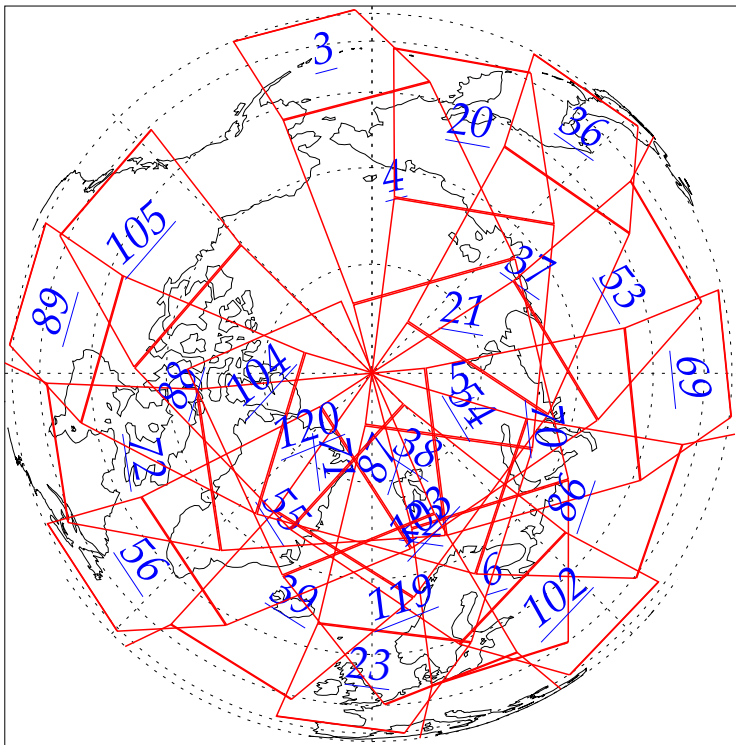

L1B Availability  
AMSU Granules: 240  
HSB Granules: 240  
AIRS Granules: 0

21 Jul 2002  
DoY 202  
Aqua Day 78

Granules: 1 to 120

Granules: 121 to 240

Legend: AMSU Available, HSB Available, AIRS Available

L1B Availability  
AMSU Granules: 240  
HSB Granules: 240  
AIRS Granules: 0

21 Jul 2002  
DoY 202  
Aqua Day 78

Ascending Granules

Descending Granules

Legend: AMSU Available, HSB Available, AIRS Available

L1B Availability  
 AMSU Granules: 240  
 HSB Granules: 240  
 AIRS Granules: 0

21 Jul 2002  
 DoY 202  
 Aqua Day 78

Northern Hemisphere Granules

Southern Hemisphere Granules

Legend: AMSU Available, HSB Available, **AIRS Available**