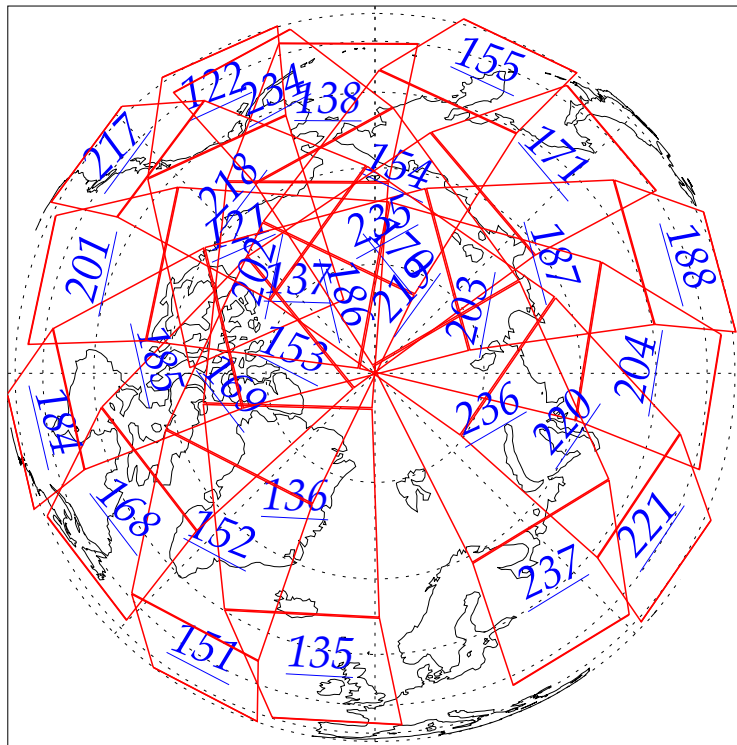

L1B Availability  
AMSU Granules: 240  
HSB Granules: 240  
AIRS Granules: 0

21 Jul 2002  
DoY 202  
Aqua Day 78

Granules: 1 to 120

Granules: 121 to 240

Legend: AMSU Available, HSB Available, AIRS Available

L1B Availability  
AMSU Granules: 240  
HSB Granules: 240  
AIRS Granules: 0

21 Jul 2002  
DoY 202  
Aqua Day 78

Ascending Granules

Descending Granules

Legend: AMSU Available, HSB Available, AIRS Available

L1B Availability  
 AMSU Granules: 240  
 HSB Granules: 240  
 AIRS Granules: 0

21 Jul 2002  
 DoY 202  
 Aqua Day 78

Northern Hemisphere Granules

Southern Hemisphere Granules

Legend: AMSU Available, HSB Available, **AIRS Available**