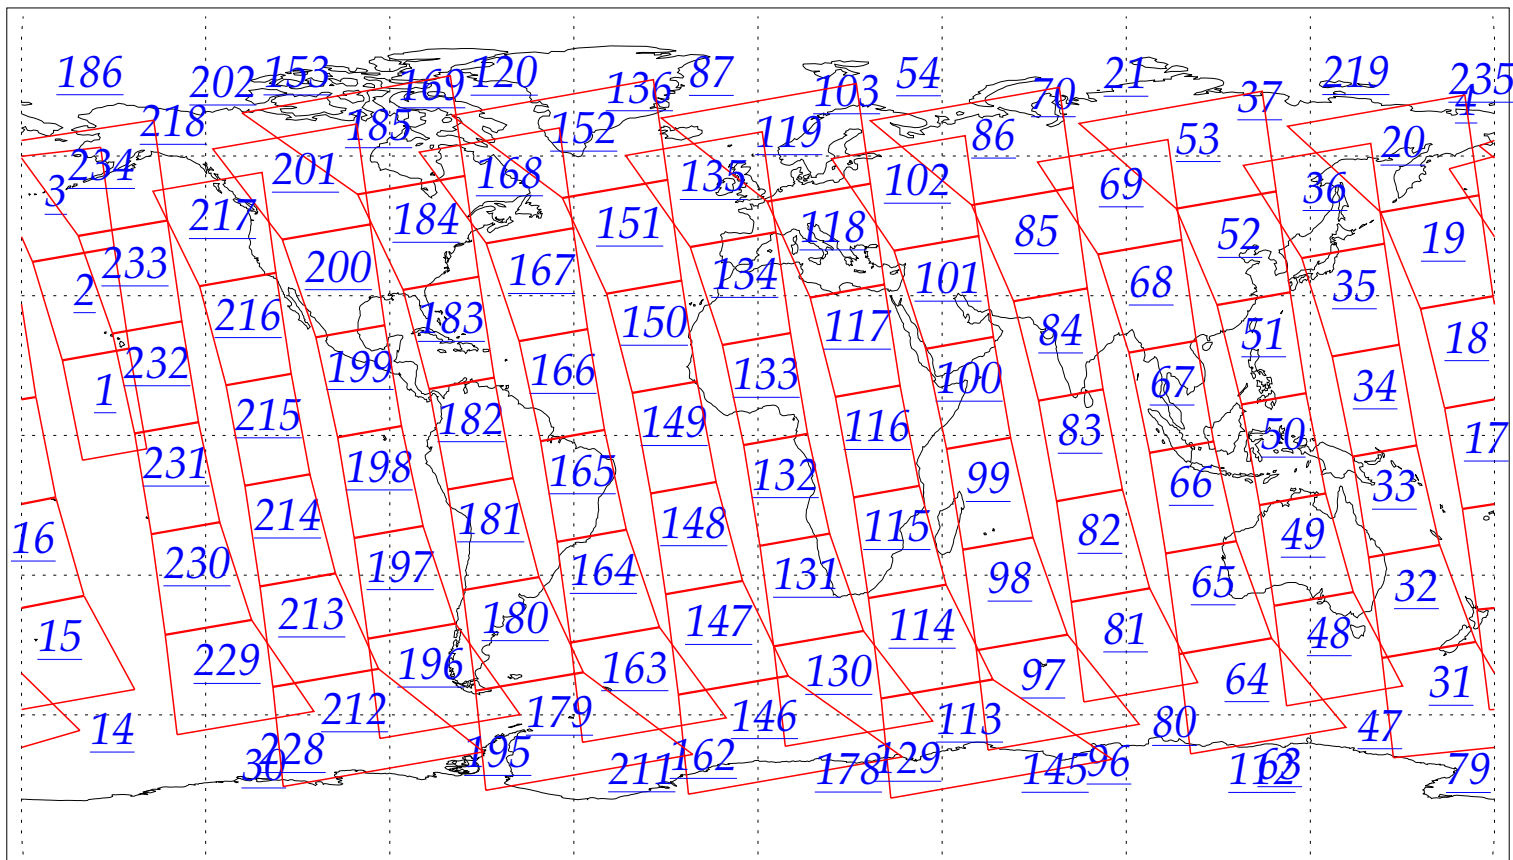

L1B Availability  
AMSU Granules: 240  
HSB Granules: 240  
AIRS Granules: 0

21 Jul 2002  
DoY 202  
Aqua Day 78

Granules: 1 to 120

Granules: 121 to 240

Legend: AMSU Available, HSB Available, AIRS Available

L1B Availability  
AMSU Granules: 240  
HSB Granules: 240  
AIRS Granules: 0

21 Jul 2002  
DoY 202  
Aqua Day 78

Ascending Granules

Descending Granules

Legend: AMSU Available, HSB Available, AIRS Available

L1B Availability  
 AMSU Granules: 240  
 HSB Granules: 240  
 AIRS Granules: 0

21 Jul 2002  
 DoY 202  
 Aqua Day 78

Northern Hemisphere Granules

Southern Hemisphere Granules

Legend: AMSU Available, HSB Available, **AIRS Available**