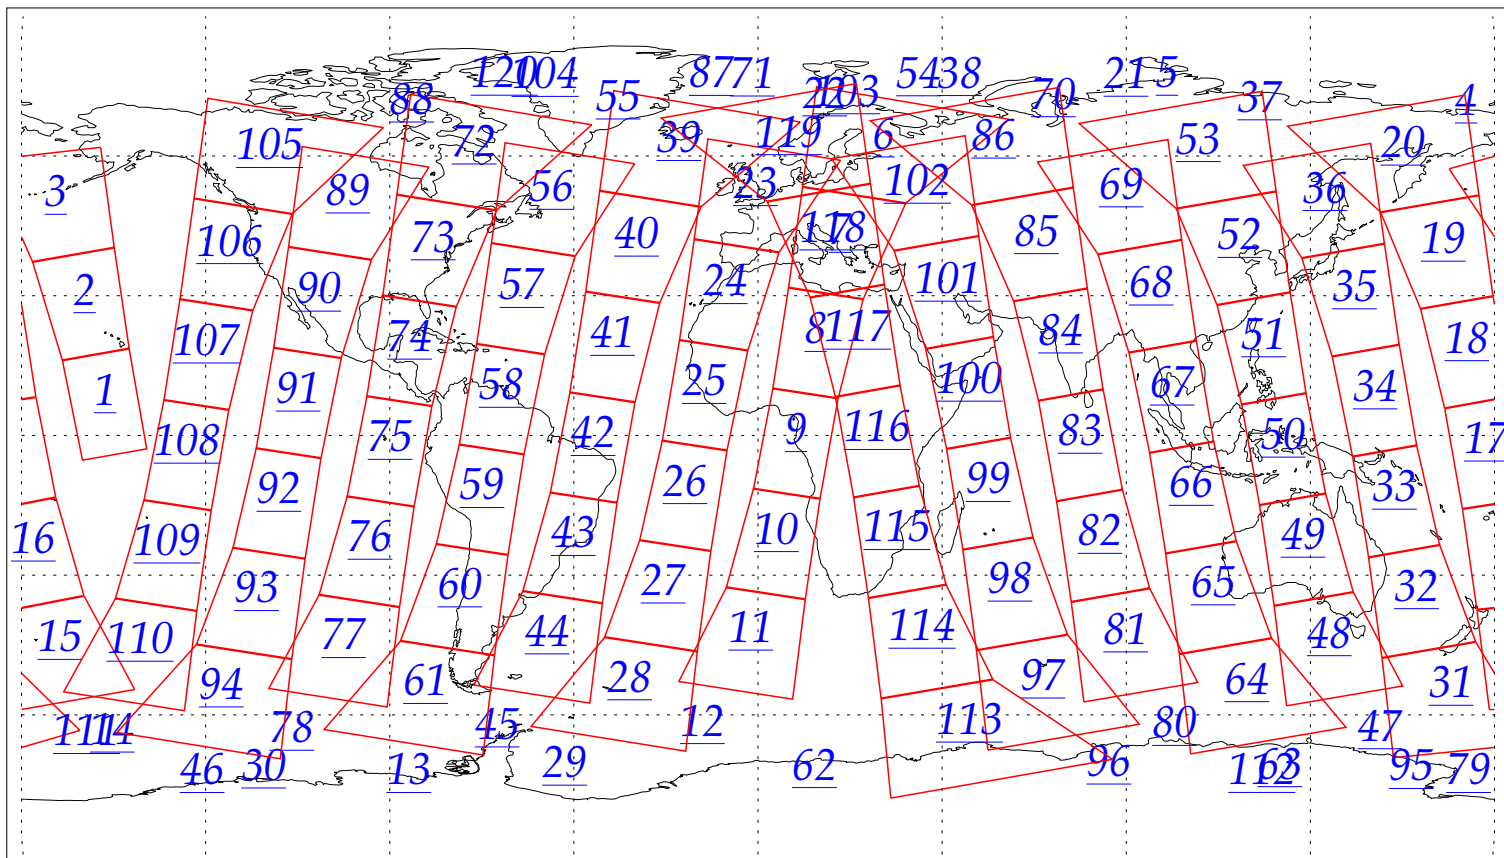

L1B Availability  
AMSU Granules: 240  
HSB Granules: 240  
AIRS Granules: 0

21 Jul 2002  
DoY 202  
Aqua Day 78

Granules: 1 to 120

Granules: 121 to 240

Legend: AMSU Available, HSB Available, AIRS Available

L1B Availability  
AMSU Granules: 240  
HSB Granules: 240  
AIRS Granules: 0

21 Jul 2002  
DoY 202  
Aqua Day 78

Ascending Granules

Descending Granules

Legend: AMSU Available, HSB Available, AIRS Available

L1B Availability  
 AMSU Granules: 240  
 HSB Granules: 240  
 AIRS Granules: 0

21 Jul 2002  
 DoY 202  
 Aqua Day 78

Northern Hemisphere Granules

Southern Hemisphere Granules

Legend: AMSU Available, HSB Available, **AIRS Available**