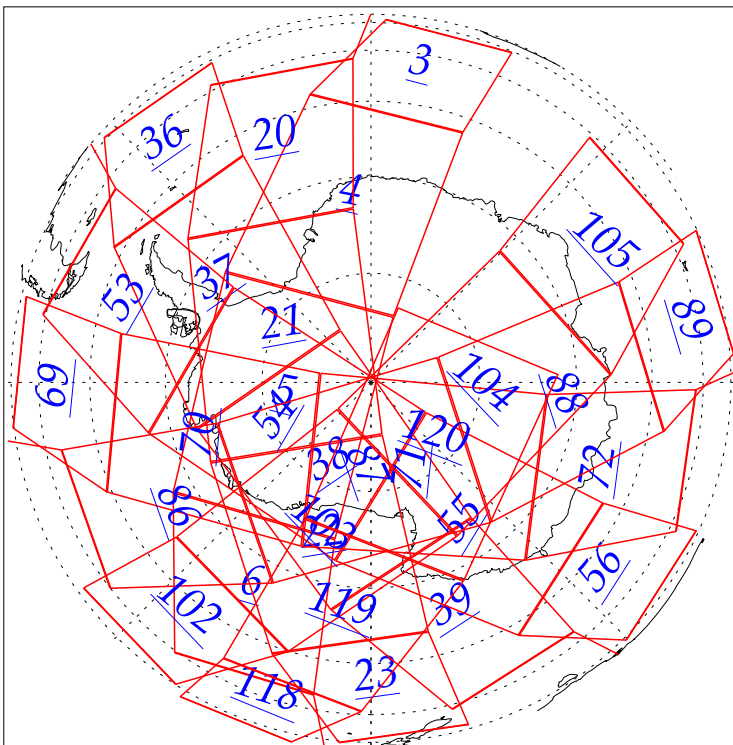

L1B Availability  
AMSU Granules: 240  
HSB Granules: 240  
AIRS Granules: 0

13 Jul 2002  
DoY 194  
Aqua Day 70  
Granules: 1 to 120

Granules: 121 to 240

Legend: AMSU Available, HSB Available, AIRS Available

L1B Availability  
AMSU Granules: 240  
HSB Granules: 240  
AIRS Granules: 0

13 Jul 2002  
DoY 194  
Aqua Day 70

Ascending Granules

Descending Granules

Legend: AMSU Available, HSB Available, AIRS Available

L1B Availability  
 AMSU Granules: 240  
 HSB Granules: 240  
 AIRS Granules: 0

13 Jul 2002  
 DoY 194  
 Aqua Day 70

Northern Hemisphere Granules

Southern Hemisphere Granules

Legend: AMSU Available, HSB Available, **AIRS Available**