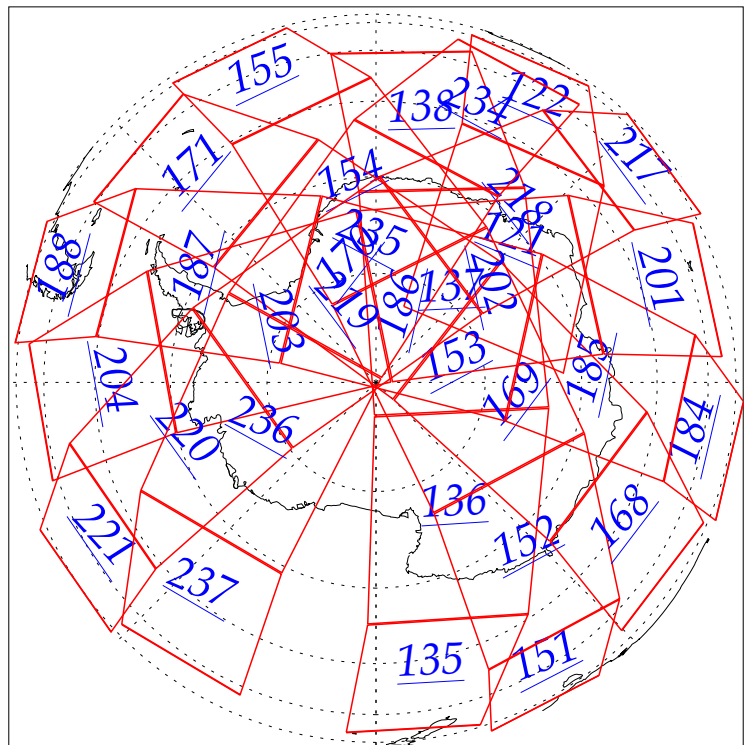

L1B Availability  
AMSU Granules: 240  
HSB Granules: 240  
AIRS Granules: 0

13 Jul 2002  
DoY 194  
Aqua Day 70  
Granules: 1 to 120

Granules: 121 to 240

Legend: AMSU Available, HSB Available, AIRS Available

L1B Availability  
AMSU Granules: 240  
HSB Granules: 240  
AIRS Granules: 0

13 Jul 2002  
DoY 194  
Aqua Day 70

Ascending Granules

Descending Granules

Legend: AMSU Available, HSB Available, AIRS Available

L1B Availability  
 AMSU Granules: 240  
 HSB Granules: 240  
 AIRS Granules: 0

13 Jul 2002  
 DoY 194  
 Aqua Day 70

Northern Hemisphere Granules

Southern Hemisphere Granules

Legend: AMSU Available, HSB Available, **AIRS Available**