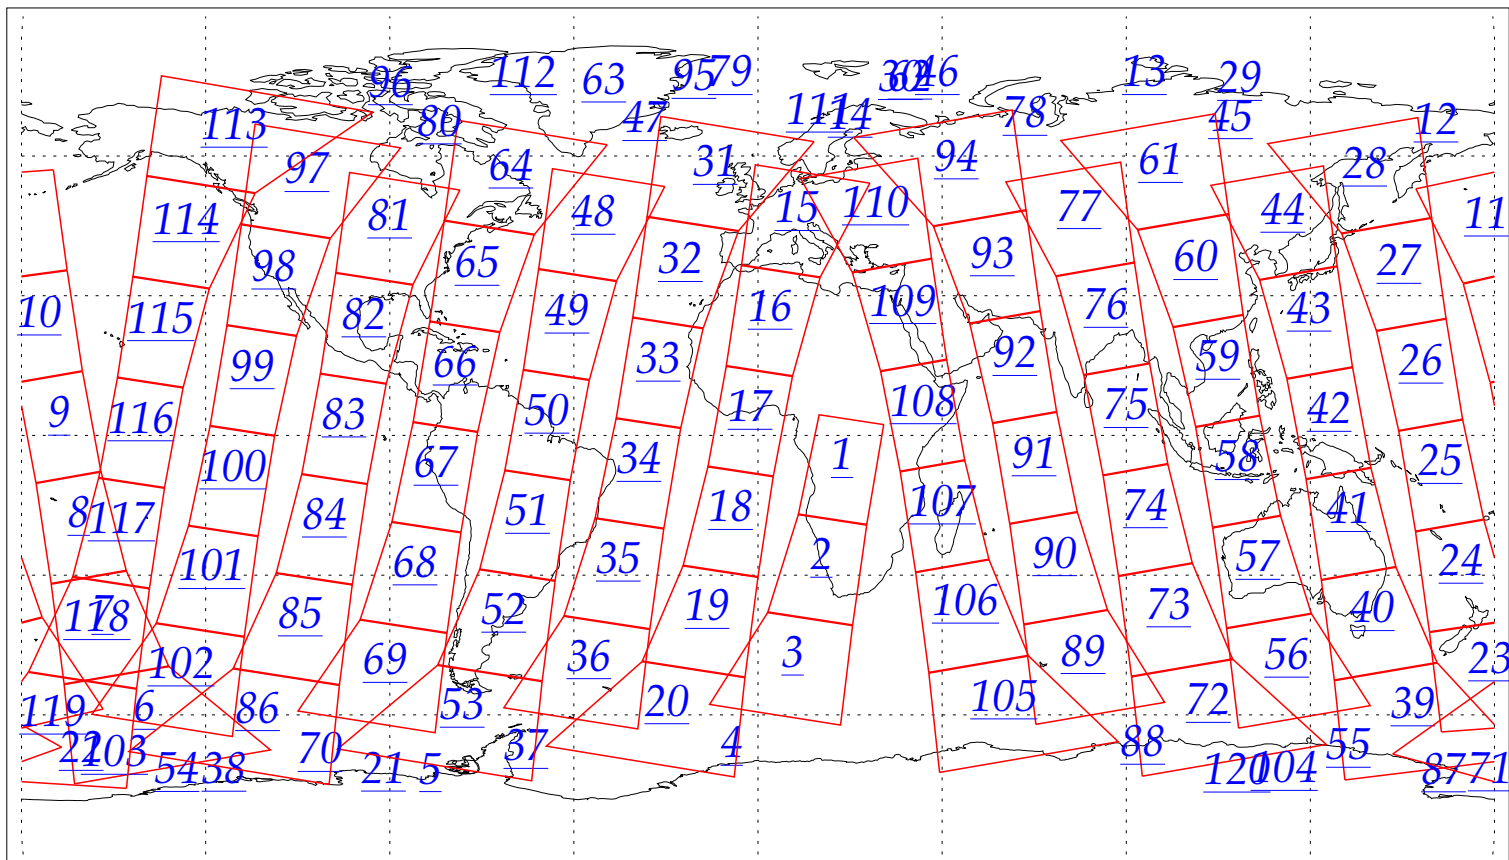

L1B Availability  
AMSU Granules: 240  
HSB Granules: 240  
AIRS Granules: 0

13 Jul 2002  
DoY 194  
Aqua Day 70  
Granules: 1 to 120

Granules: 121 to 240

Legend: AMSU Available, HSB Available, AIRS Available

L1B Availability  
AMSU Granules: 240  
HSB Granules: 240  
AIRS Granules: 0

13 Jul 2002  
DoY 194  
Aqua Day 70

Ascending Granules

Descending Granules

Legend: AMSU Available, HSB Available, AIRS Available

L1B Availability  
 AMSU Granules: 240  
 HSB Granules: 240  
 AIRS Granules: 0

13 Jul 2002  
 DoY 194  
 Aqua Day 70

Northern Hemisphere Granules

Southern Hemisphere Granules

Legend: AMSU Available, HSB Available, **AIRS Available**