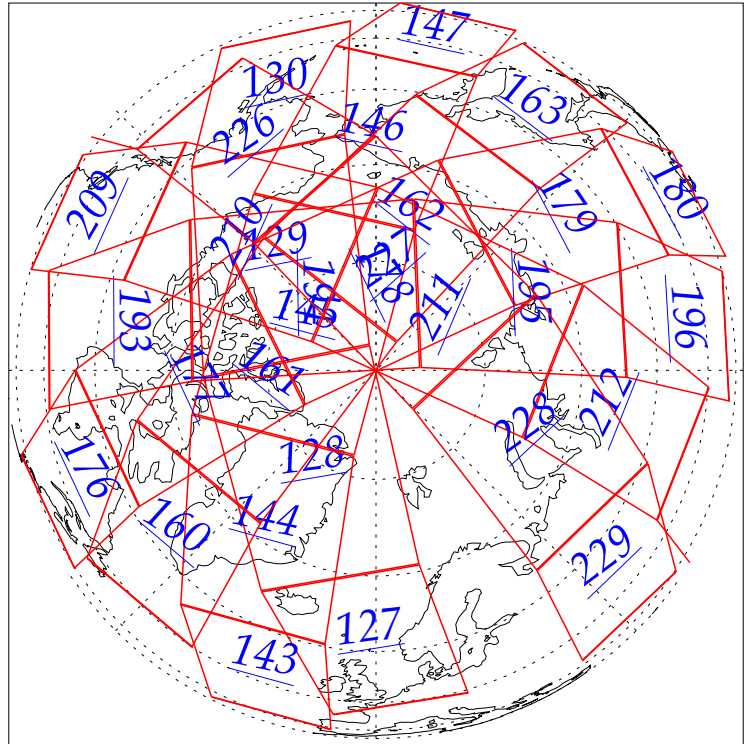

L1B Availability  
AMSU Granules: 240  
HSB Granules: 240  
AIRS Granules: 0

13 Jul 2002  
DoY 194  
Aqua Day 70  
Granules: 1 to 120

Granules: 121 to 240

Legend: AMSU Available, HSB Available, AIRS Available

L1B Availability  
AMSU Granules: 240  
HSB Granules: 240  
AIRS Granules: 0

13 Jul 2002  
DoY 194  
Aqua Day 70

Ascending Granules

Descending Granules

Legend: AMSU Available, HSB Available, AIRS Available

L1B Availability  
 AMSU Granules: 240  
 HSB Granules: 240  
 AIRS Granules: 0

13 Jul 2002  
 DoY 194  
 Aqua Day 70

Northern Hemisphere Granules

Southern Hemisphere Granules

Legend: AMSU Available, HSB Available, **AIRS Available**