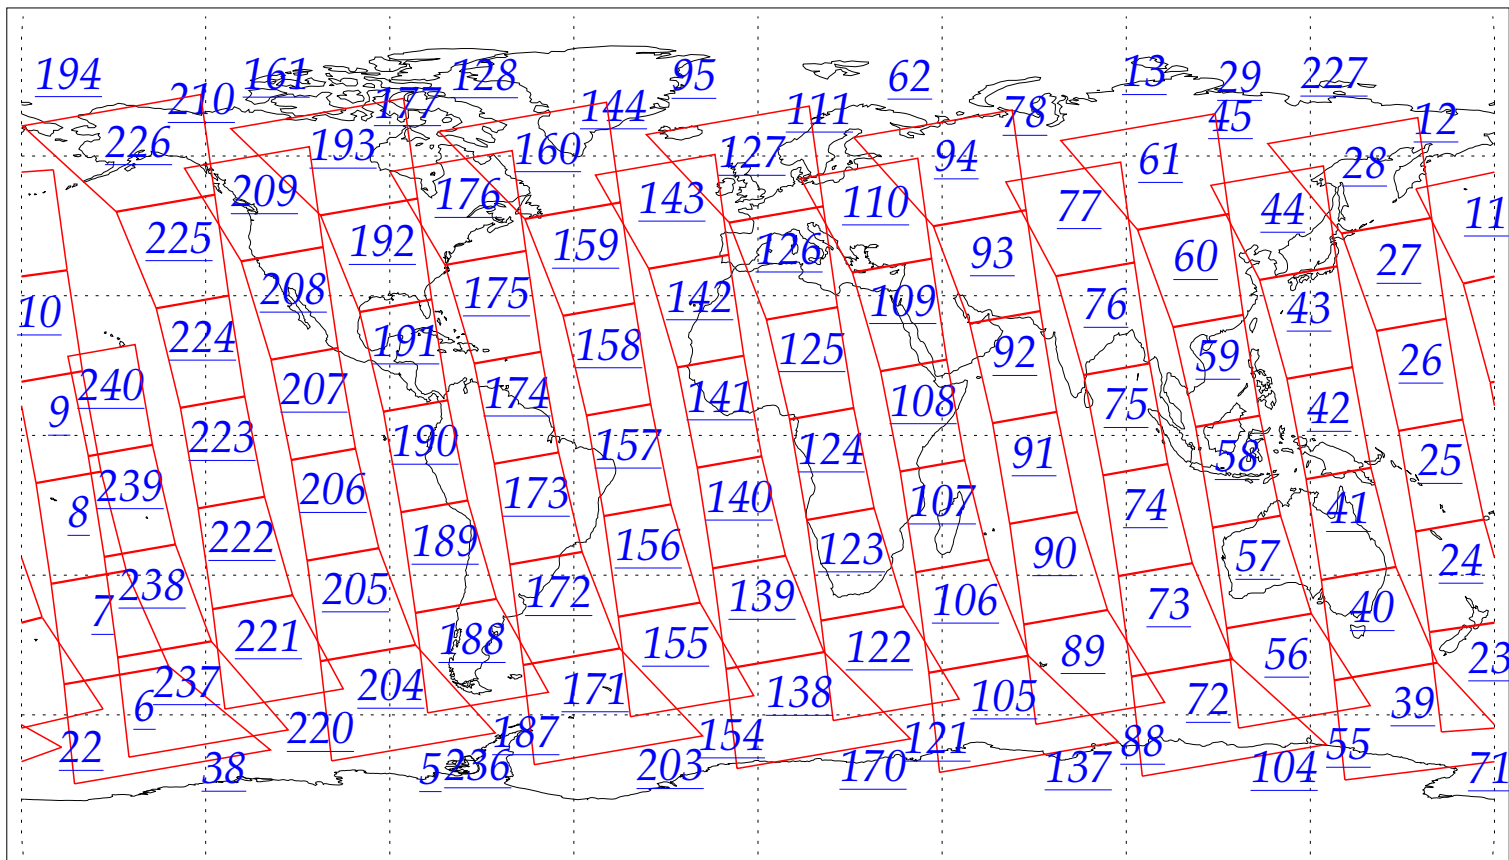

L1B Availability  
AMSU Granules: 240  
HSB Granules: 240  
AIRS Granules: 0

13 Jul 2002  
DoY 194  
Aqua Day 70  
Granules: 1 to 120

Granules: 121 to 240

Legend: AMSU Available, HSB Available, AIRS Available

L1B Availability  
AMSU Granules: 240  
HSB Granules: 240  
AIRS Granules: 0

13 Jul 2002  
DoY 194  
Aqua Day 70

Ascending Granules

Descending Granules

Legend: AMSU Available, HSB Available, AIRS Available

L1B Availability  
 AMSU Granules: 240  
 HSB Granules: 240  
 AIRS Granules: 0

13 Jul 2002  
 DoY 194  
 Aqua Day 70

Northern Hemisphere Granules

Southern Hemisphere Granules

Legend: AMSU Available, HSB Available, **AIRS Available**