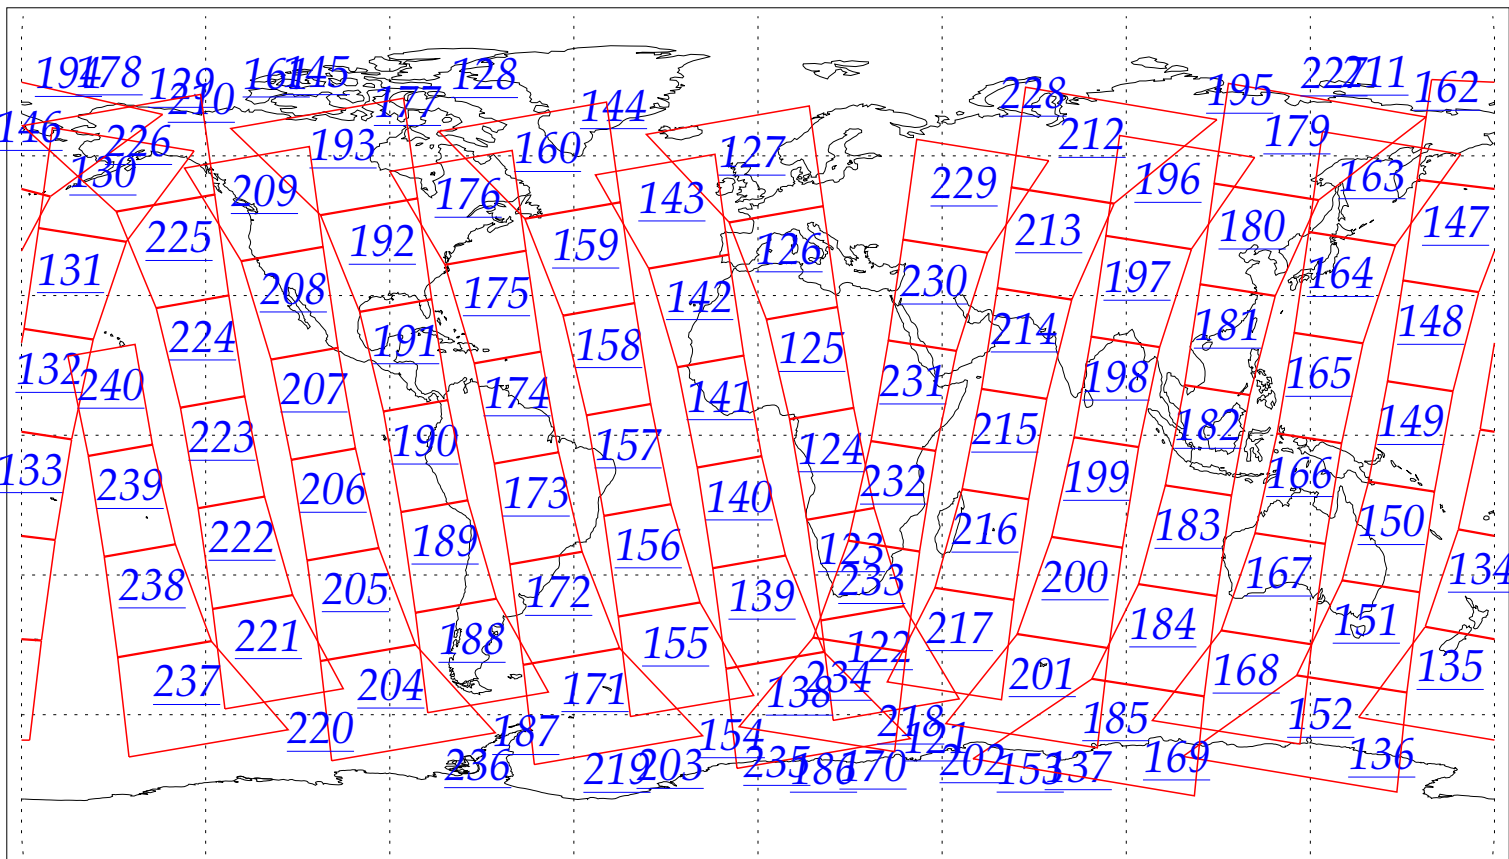

L1B Availability  
AMSU Granules: 240  
HSB Granules: 240  
AIRS Granules: 0

13 Jul 2002  
DoY 194  
Aqua Day 70  
Granules: 1 to 120

Granules: 121 to 240

Legend: AMSU Available, HSB Available, AIRS Available

L1B Availability  
AMSU Granules: 240  
HSB Granules: 240  
AIRS Granules: 0

13 Jul 2002  
DoY 194  
Aqua Day 70

Ascending Granules

Descending Granules

Legend: AMSU Available, HSB Available, AIRS Available

L1B Availability  
 AMSU Granules: 240  
 HSB Granules: 240  
 AIRS Granules: 0

13 Jul 2002  
 DoY 194  
 Aqua Day 70

Northern Hemisphere Granules

Southern Hemisphere Granules

Legend: AMSU Available, HSB Available, **AIRS Available**