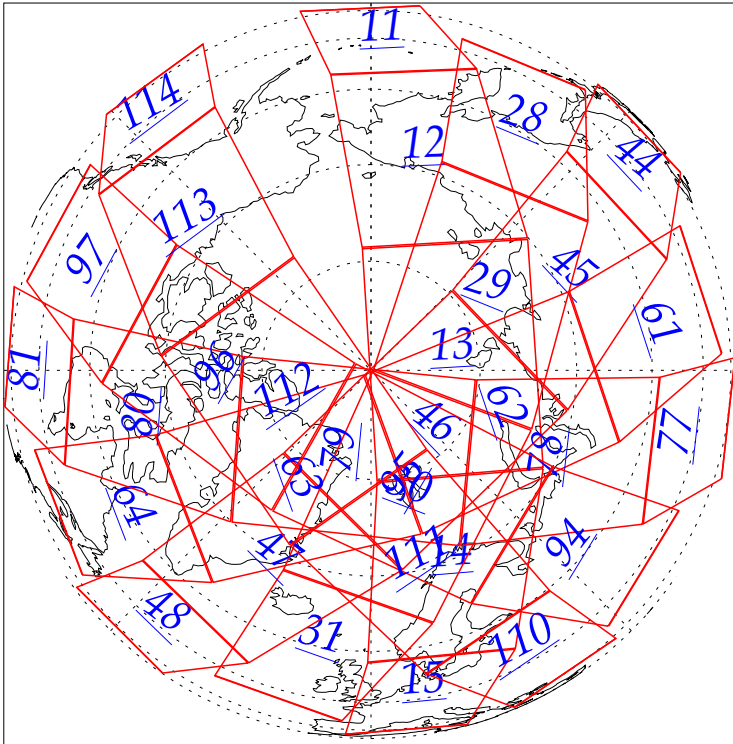

L1B Availability  
AMSU Granules: 240  
HSB Granules: 240  
AIRS Granules: 0

13 Jul 2002  
DoY 194  
Aqua Day 70  
Granules: 1 to 120

Granules: 121 to 240

Legend: AMSU Available, HSB Available, AIRS Available

L1B Availability  
AMSU Granules: 240  
HSB Granules: 240  
AIRS Granules: 0

13 Jul 2002  
DoY 194  
Aqua Day 70

Ascending Granules

Descending Granules

Legend: AMSU Available, HSB Available, AIRS Available

L1B Availability  
 AMSU Granules: 240  
 HSB Granules: 240  
 AIRS Granules: 0

13 Jul 2002  
 DoY 194  
 Aqua Day 70

Northern Hemisphere Granules

Southern Hemisphere Granules

Legend: AMSU Available, HSB Available, **AIRS Available**