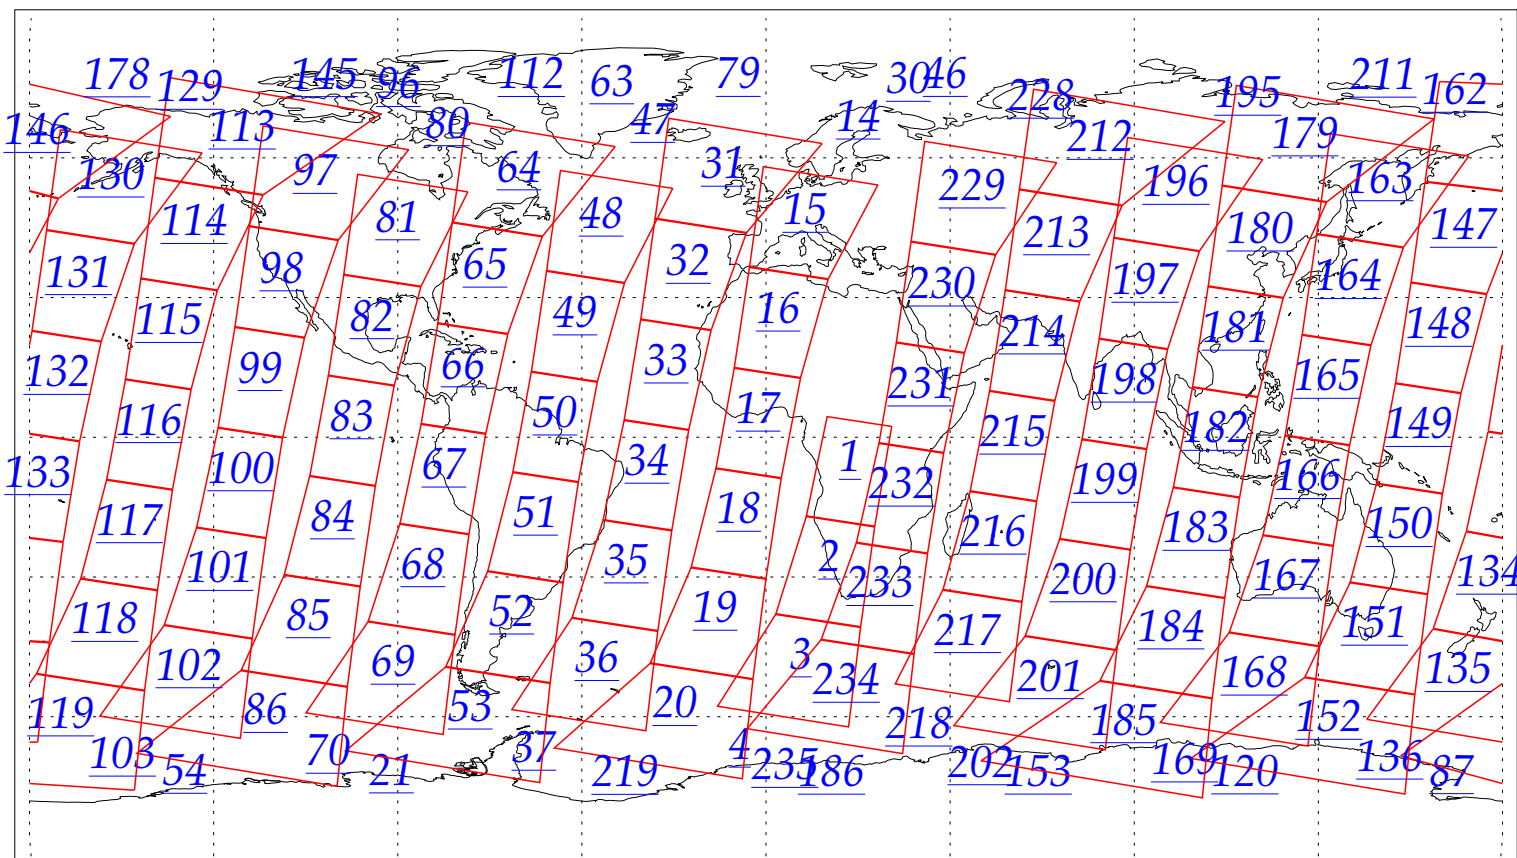

L1B Availability  
AMSU Granules: 240  
HSB Granules: 240  
AIRS Granules: 0

13 Jul 2002  
DoY 194  
Aqua Day 70  
Granules: 1 to 120

Granules: 121 to 240

Legend: AMSU Available, HSB Available, AIRS Available

L1B Availability  
AMSU Granules: 240  
HSB Granules: 240  
AIRS Granules: 0

13 Jul 2002  
DoY 194  
Aqua Day 70

Ascending Granules

Descending Granules

Legend: AMSU Available, HSB Available, AIRS Available

L1B Availability  
 AMSU Granules: 240  
 HSB Granules: 240  
 AIRS Granules: 0

13 Jul 2002  
 DoY 194  
 Aqua Day 70

Northern Hemisphere Granules

Southern Hemisphere Granules

Legend: AMSU Available, HSB Available, **AIRS Available**