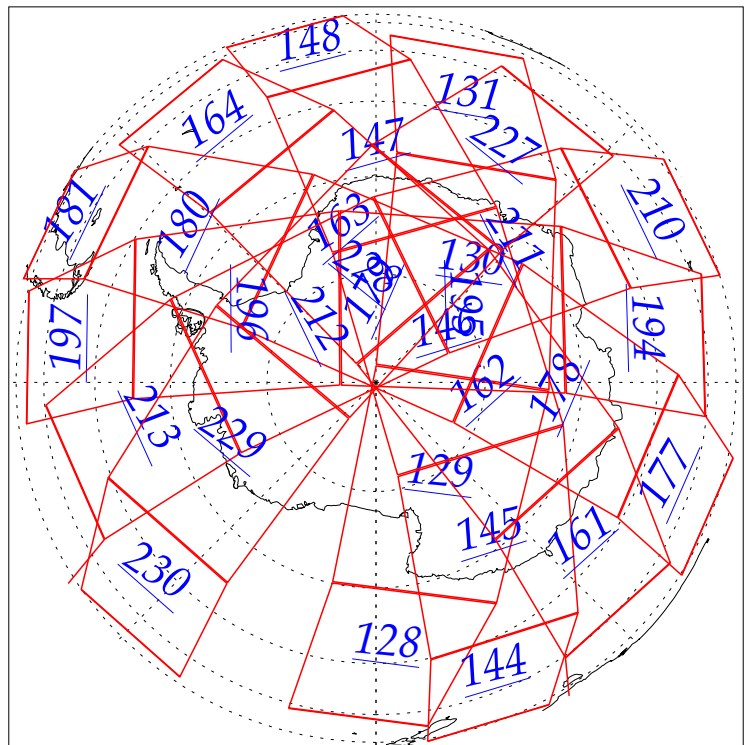

12 Jul 2002
DoY 193
Aqua Day 69

Ascending Granules

Descending Granules

Legend: AMSU Available, HSB Available, AIRS Available

L1B Availability
 AMSU Granules: 240
 HSB Granules: 240
 AIRS Granules: 0

12 Jul 2002
 DoY 193
 Aqua Day 69

Northern Hemisphere Granules

Southern Hemisphere Granules

Legend: AMSU Available, HSB Available, **AIRS Available**