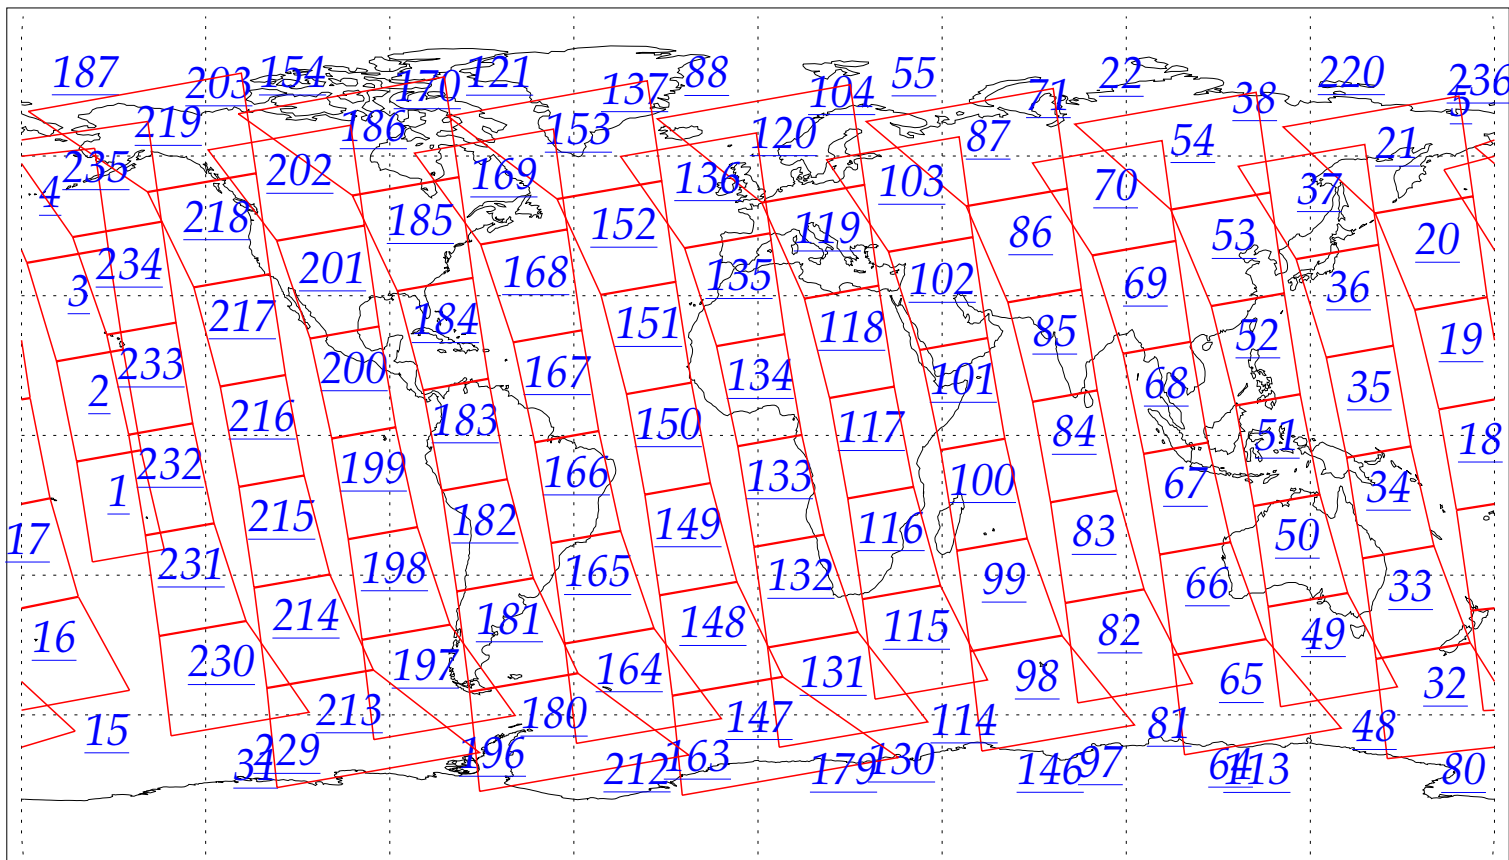

L1B Availability
AMSU Granules: 240
HSB Granules: 240
AIRS Granules: 0

12 Jul 2002
DoY 193
Aqua Day 69

Granules: 1 to 120

Granules: 121 to 240

Legend: AMSU Available, HSB Available, AIRS Available

L1B Availability
AMSU Granules: 240
HSB Granules: 240
AIRS Granules: 0

12 Jul 2002
DoY 193
Aqua Day 69

Ascending Granules

Descending Granules

Legend: AMSU Available, HSB Available, AIRS Available

L1B Availability
 AMSU Granules: 240
 HSB Granules: 240
 AIRS Granules: 0

12 Jul 2002
 DoY 193
 Aqua Day 69

Northern Hemisphere Granules

Southern Hemisphere Granules

Legend: AMSU Available, HSB Available, **AIRS Available**