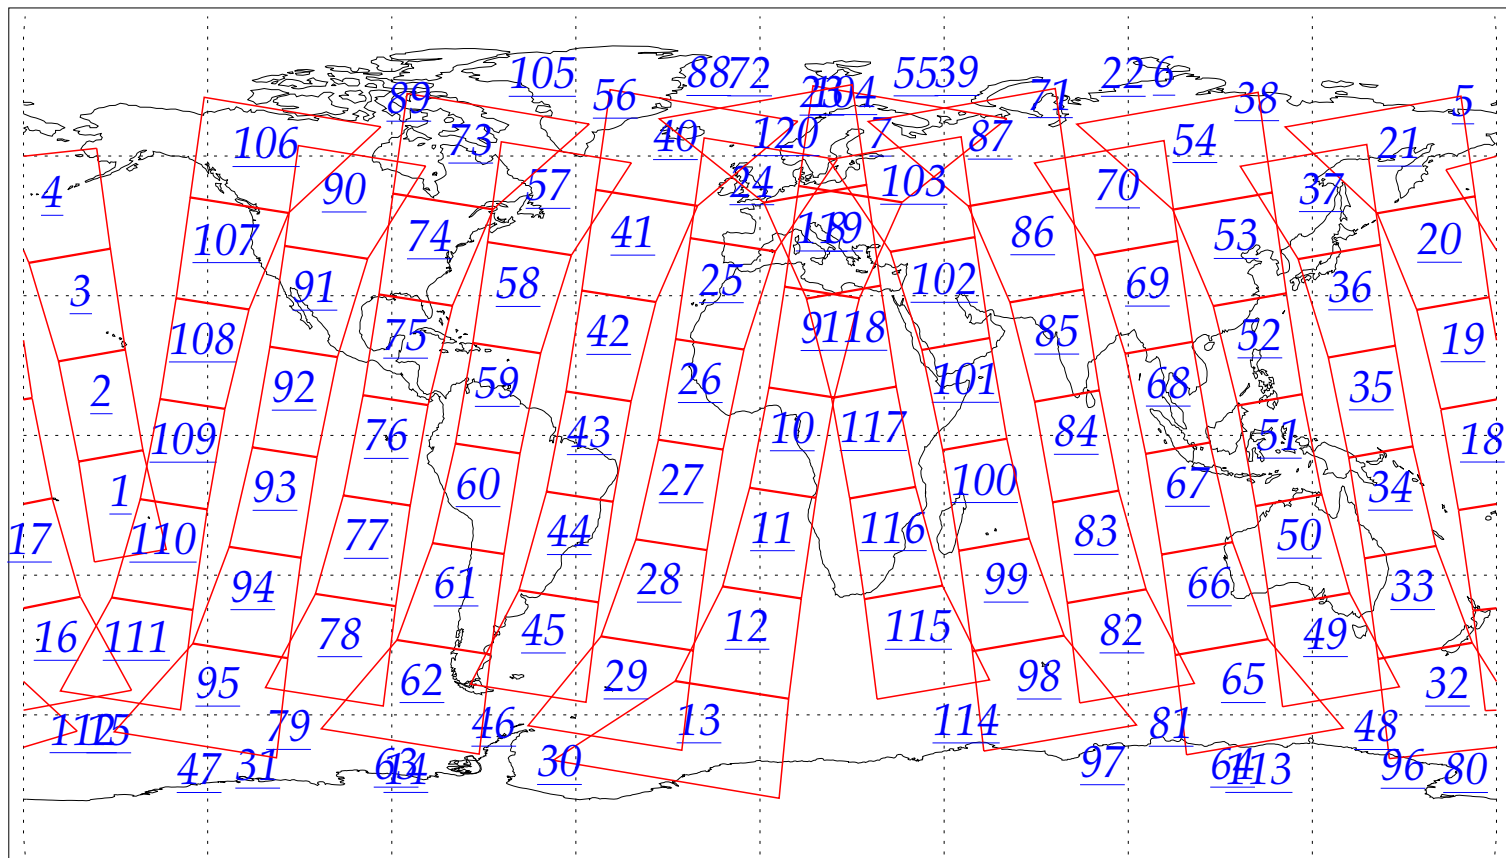

L1B Availability
AMSU Granules: 240
HSB Granules: 240
AIRS Granules: 0

12 Jul 2002
DoY 193
Aqua Day 69

Granules: 1 to 120

Granules: 121 to 240

Legend: AMSU Available, HSB Available, AIRS Available

L1B Availability
AMSU Granules: 240
HSB Granules: 240
AIRS Granules: 0

12 Jul 2002
DoY 193
Aqua Day 69

Ascending Granules

Descending Granules

Legend: AMSU Available, HSB Available, AIRS Available

L1B Availability
 AMSU Granules: 240
 HSB Granules: 240
 AIRS Granules: 0

12 Jul 2002
 DoY 193
 Aqua Day 69

Northern Hemisphere Granules

Southern Hemisphere Granules

Legend: AMSU Available, HSB Available, **AIRS Available**