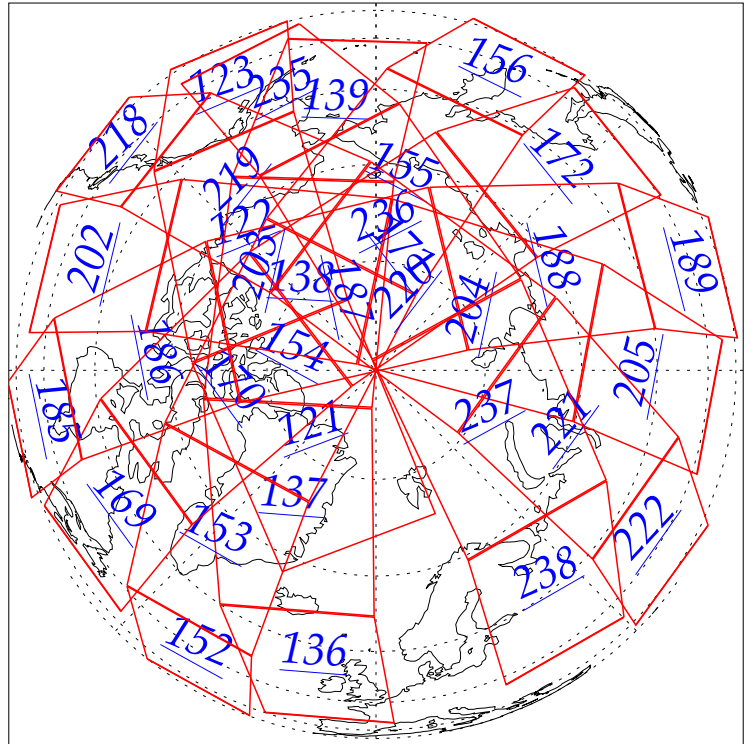

12 Jul 2002
DoY 193
Aqua Day 69

Ascending Granules

Descending Granules

Legend: AMSU Available, HSB Available, AIRS Available

L1B Availability
 AMSU Granules: 240
 HSB Granules: 240
 AIRS Granules: 0

12 Jul 2002
 DoY 193
 Aqua Day 69

Northern Hemisphere Granules

Southern Hemisphere Granules

Legend: AMSU Available, HSB Available, **AIRS Available**