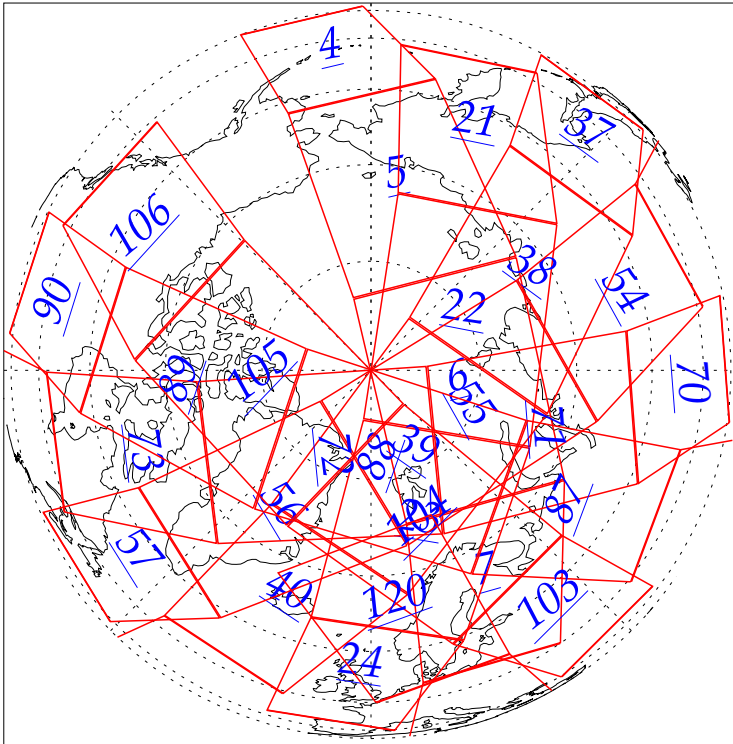

L1B Availability
AMSU Granules: 240
HSB Granules: 240
AIRS Granules: 0

12 Jul 2002
DoY 193
Aqua Day 69

Granules: 1 to 120

Granules: 121 to 240

Legend: AMSU Available, HSB Available, AIRS Available

L1B Availability
AMSU Granules: 240
HSB Granules: 240
AIRS Granules: 0

12 Jul 2002
DoY 193
Aqua Day 69

Ascending Granules

Descending Granules

Legend: AMSU Available, HSB Available, AIRS Available

L1B Availability
 AMSU Granules: 240
 HSB Granules: 240
 AIRS Granules: 0

12 Jul 2002
 DoY 193
 Aqua Day 69

Northern Hemisphere Granules

Southern Hemisphere Granules

Legend: AMSU Available, HSB Available, **AIRS Available**