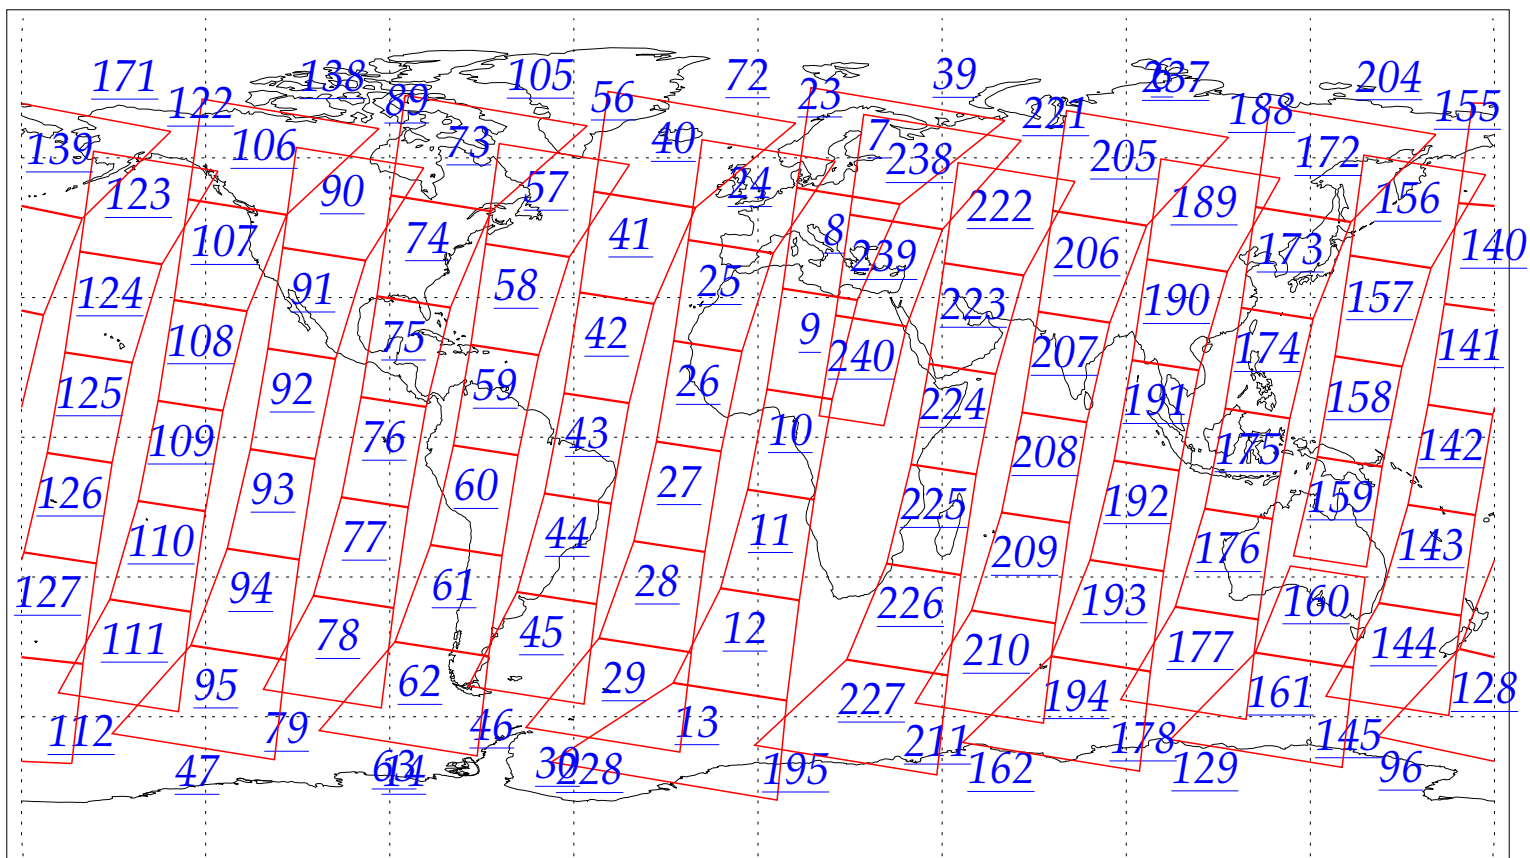

L1B Availability
AMSU Granules: 240
HSB Granules: 240
AIRS Granules: 0

12 Jul 2002
DoY 193
Aqua Day 69

Granules: 1 to 120

Granules: 121 to 240

Legend: AMSU Available, HSB Available, AIRS Available

L1B Availability
AMSU Granules: 240
HSB Granules: 240
AIRS Granules: 0

12 Jul 2002
DoY 193
Aqua Day 69

Ascending Granules

Descending Granules

Legend: AMSU Available, HSB Available, AIRS Available

L1B Availability
 AMSU Granules: 240
 HSB Granules: 240
 AIRS Granules: 0

12 Jul 2002
 DoY 193
 Aqua Day 69

Northern Hemisphere Granules

Southern Hemisphere Granules

Legend: AMSU Available, HSB Available, **AIRS Available**