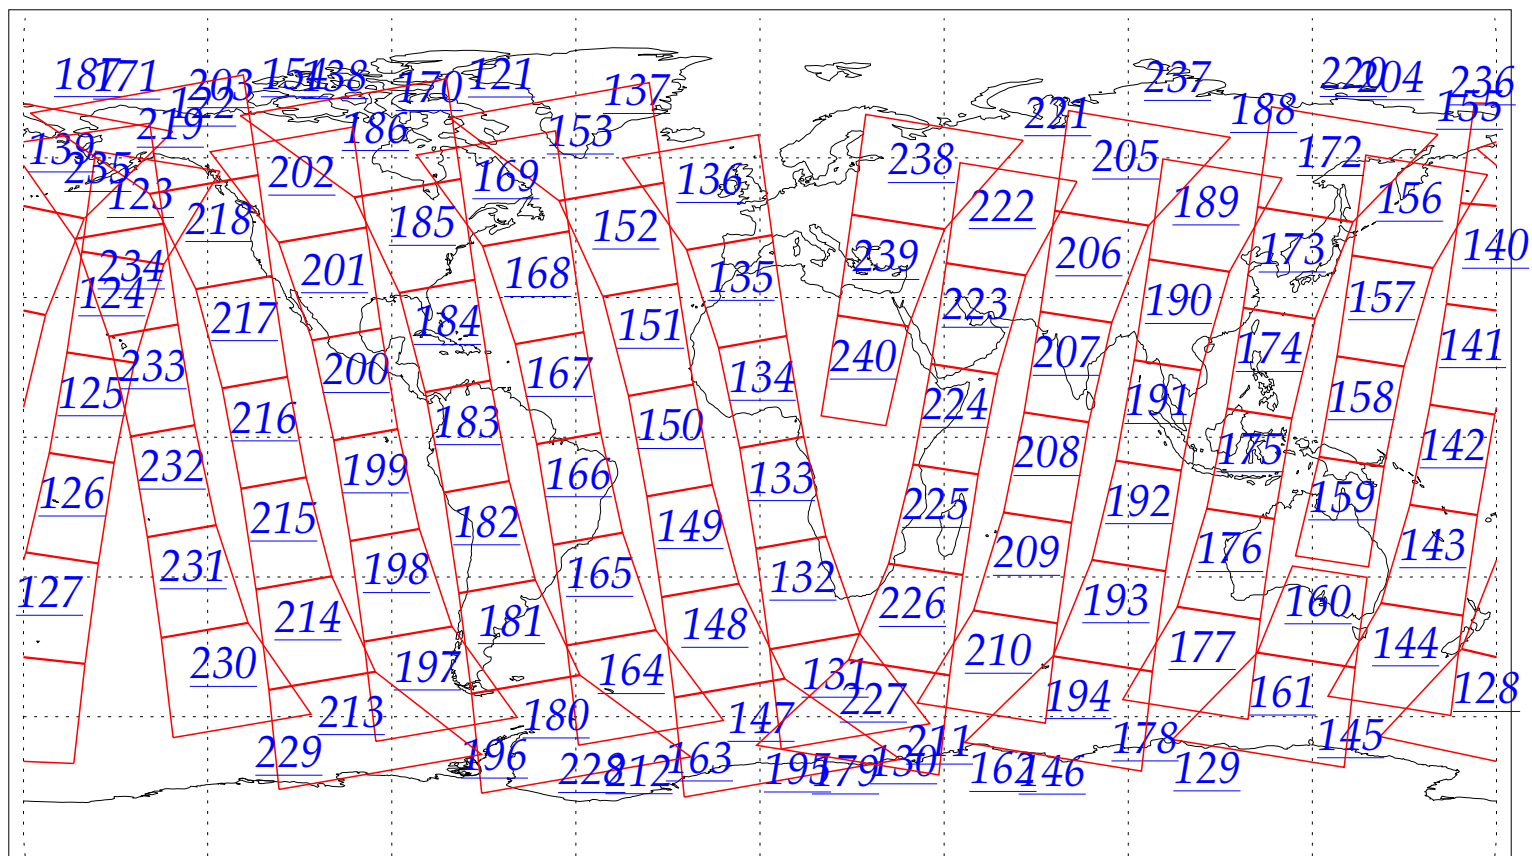

L1B Availability
AMSU Granules: 240
HSB Granules: 240
AIRS Granules: 0

12 Jul 2002
DoY 193
Aqua Day 69

Granules: 1 to 120

Granules: 121 to 240

Legend: AMSU Available, HSB Available, AIRS Available

L1B Availability
AMSU Granules: 240
HSB Granules: 240
AIRS Granules: 0

12 Jul 2002
DoY 193
Aqua Day 69

Ascending Granules

Descending Granules

Legend: AMSU Available, HSB Available, AIRS Available

L1B Availability
 AMSU Granules: 240
 HSB Granules: 240
 AIRS Granules: 0

12 Jul 2002
 DoY 193
 Aqua Day 69

Northern Hemisphere Granules

Southern Hemisphere Granules

Legend: AMSU Available, HSB Available, **AIRS Available**