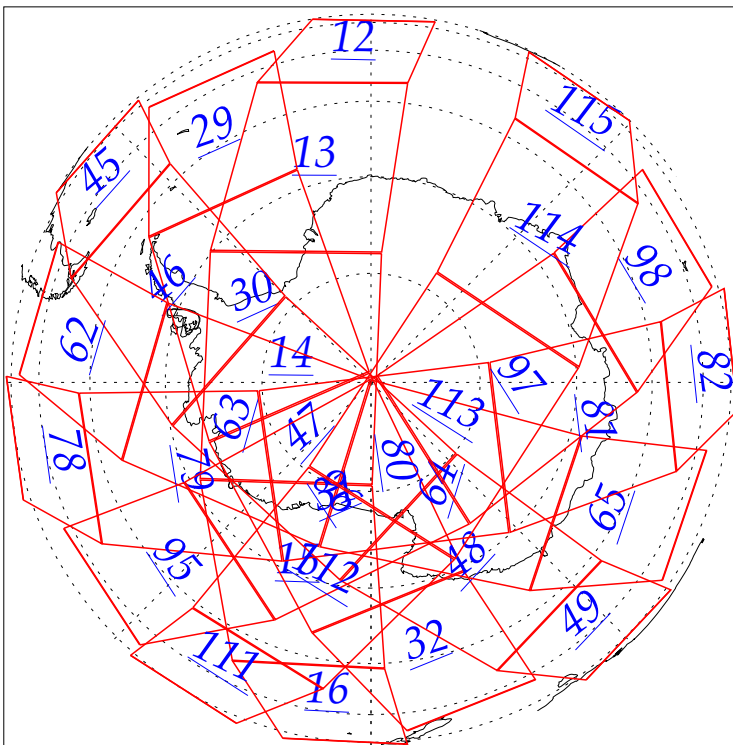

L1B Availability
AMSU Granules: 240
HSB Granules: 240
AIRS Granules: 0

12 Jul 2002
DoY 193
Aqua Day 69

Granules: 1 to 120

Granules: 121 to 240

Legend: AMSU Available, HSB Available, AIRS Available

L1B Availability
AMSU Granules: 240
HSB Granules: 240
AIRS Granules: 0

12 Jul 2002
DoY 193
Aqua Day 69

Ascending Granules

Descending Granules

Legend: AMSU Available, HSB Available, AIRS Available

L1B Availability
 AMSU Granules: 240
 HSB Granules: 240
 AIRS Granules: 0

12 Jul 2002
 DoY 193
 Aqua Day 69

Northern Hemisphere Granules

Southern Hemisphere Granules

Legend: AMSU Available, HSB Available, **AIRS Available**