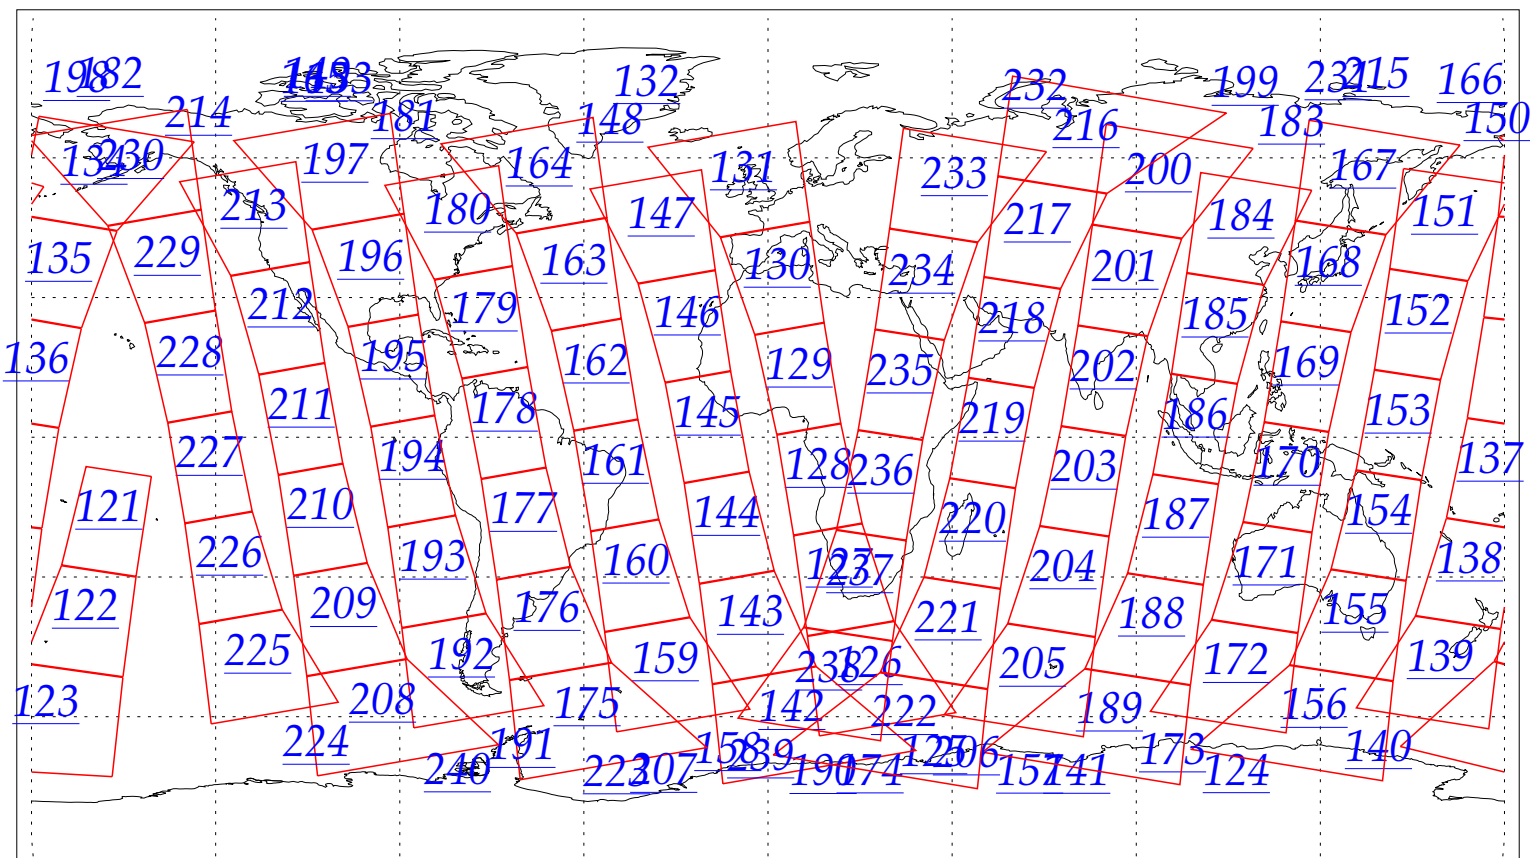

L1B Availability  
AMSU Granules: 240  
HSB Granules: 240  
AIRS Granules: 0

9 Jul 2002  
DoY 190  
Aqua Day 66  
Granules: 1 to 120

Granules: 121 to 240

Legend: AMSU Available, HSB Available, AIRS Available

L1B Availability  
AMSU Granules: 240  
HSB Granules: 240  
AIRS Granules: 0

9 Jul 2002  
DoY 190  
Aqua Day 66

Ascending Granules

Descending Granules

Legend: AMSU Available, HSB Available, AIRS Available

L1B Availability  
 AMSU Granules: 240  
 HSB Granules: 240  
 AIRS Granules: 0

9 Jul 2002  
 DoY 190  
 Aqua Day 66

Northern Hemisphere Granules

Southern Hemisphere Granules

Legend: AMSU Available, HSB Available, **AIRS Available**