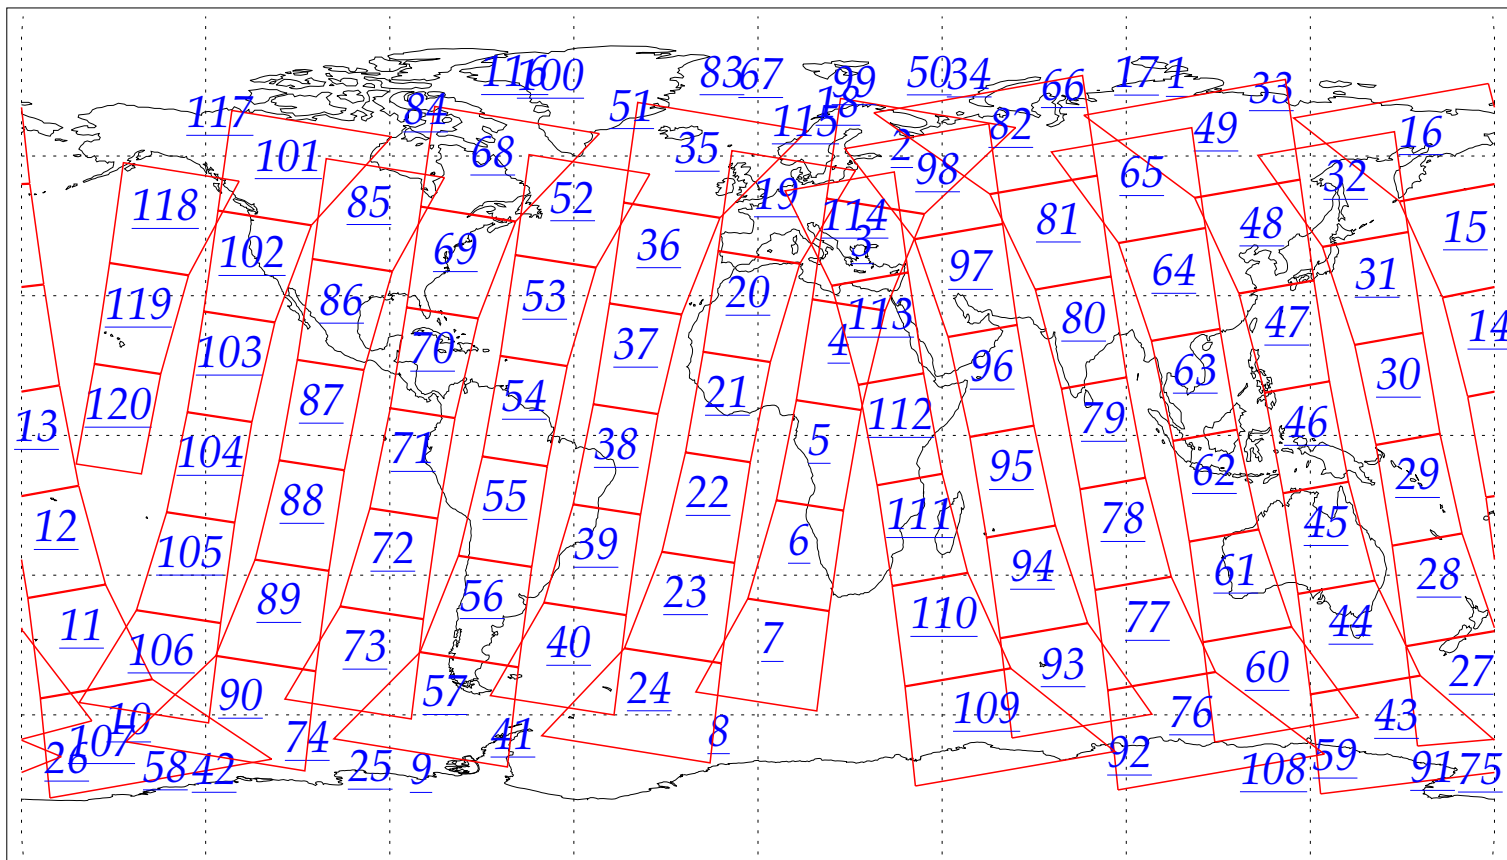

L1B Availability  
AMSU Granules: 240  
HSB Granules: 240  
AIRS Granules: 0

9 Jul 2002  
DoY 190  
Aqua Day 66  
Granules: 1 to 120

Granules: 121 to 240

Legend: AMSU Available, HSB Available, AIRS Available

L1B Availability  
AMSU Granules: 240  
HSB Granules: 240  
AIRS Granules: 0

9 Jul 2002  
DoY 190  
Aqua Day 66

Ascending Granules

Descending Granules

Legend: AMSU Available, HSB Available, AIRS Available

L1B Availability  
 AMSU Granules: 240  
 HSB Granules: 240  
 AIRS Granules: 0

9 Jul 2002  
 DoY 190  
 Aqua Day 66

Northern Hemisphere Granules

Southern Hemisphere Granules

Legend: AMSU Available, HSB Available, **AIRS Available**