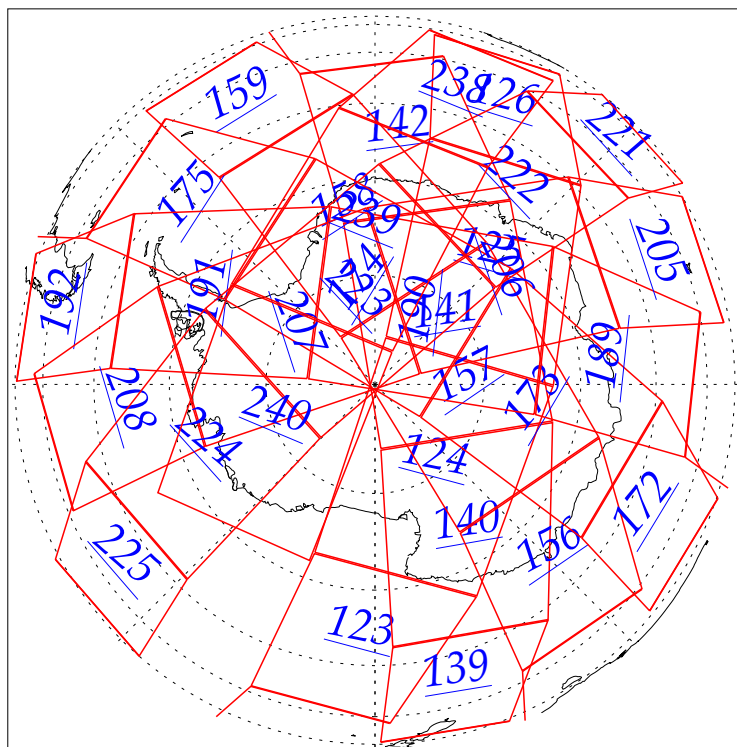

L1B Availability  
AMSU Granules: 240  
HSB Granules: 240  
AIRS Granules: 0

9 Jul 2002  
DoY 190  
Aqua Day 66  
Granules: 1 to 120

Granules: 121 to 240

Legend: AMSU Available, HSB Available, AIRS Available

L1B Availability  
AMSU Granules: 240  
HSB Granules: 240  
AIRS Granules: 0

9 Jul 2002  
DoY 190  
Aqua Day 66

Ascending Granules

Descending Granules

Legend: AMSU Available, HSB Available, AIRS Available

L1B Availability  
 AMSU Granules: 240  
 HSB Granules: 240  
 AIRS Granules: 0

9 Jul 2002  
 DoY 190  
 Aqua Day 66

Northern Hemisphere Granules

Southern Hemisphere Granules

Legend: AMSU Available, HSB Available, **AIRS Available**