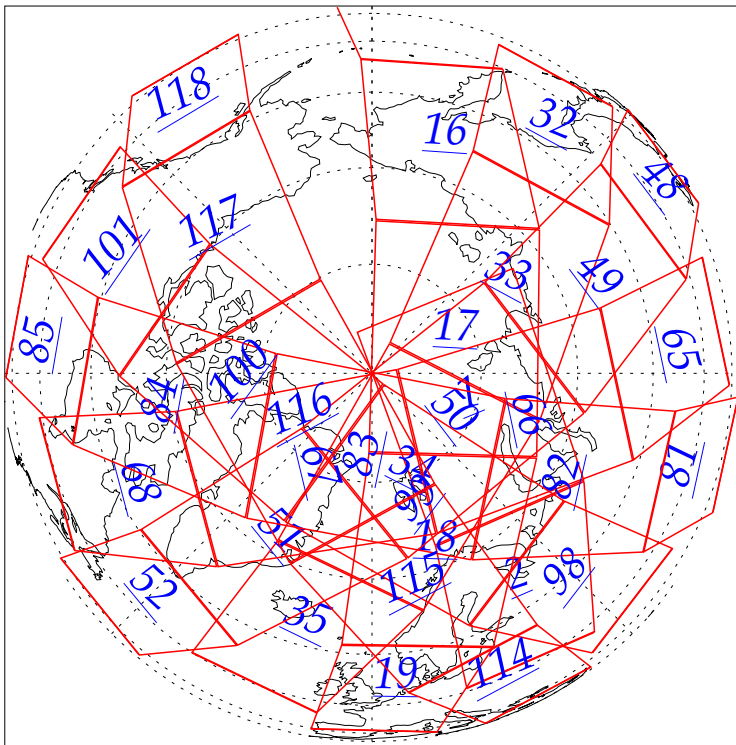

L1B Availability  
AMSU Granules: 240  
HSB Granules: 240  
AIRS Granules: 0

9 Jul 2002  
DoY 190  
Aqua Day 66  
Granules: 1 to 120

Granules: 121 to 240

Legend: AMSU Available, HSB Available, AIRS Available

L1B Availability  
AMSU Granules: 240  
HSB Granules: 240  
AIRS Granules: 0

9 Jul 2002  
DoY 190  
Aqua Day 66

Ascending Granules

Descending Granules

Legend: AMSU Available, HSB Available, AIRS Available

L1B Availability  
 AMSU Granules: 240  
 HSB Granules: 240  
 AIRS Granules: 0

9 Jul 2002  
 DoY 190  
 Aqua Day 66

Northern Hemisphere Granules

Southern Hemisphere Granules

Legend: AMSU Available, HSB Available, **AIRS Available**