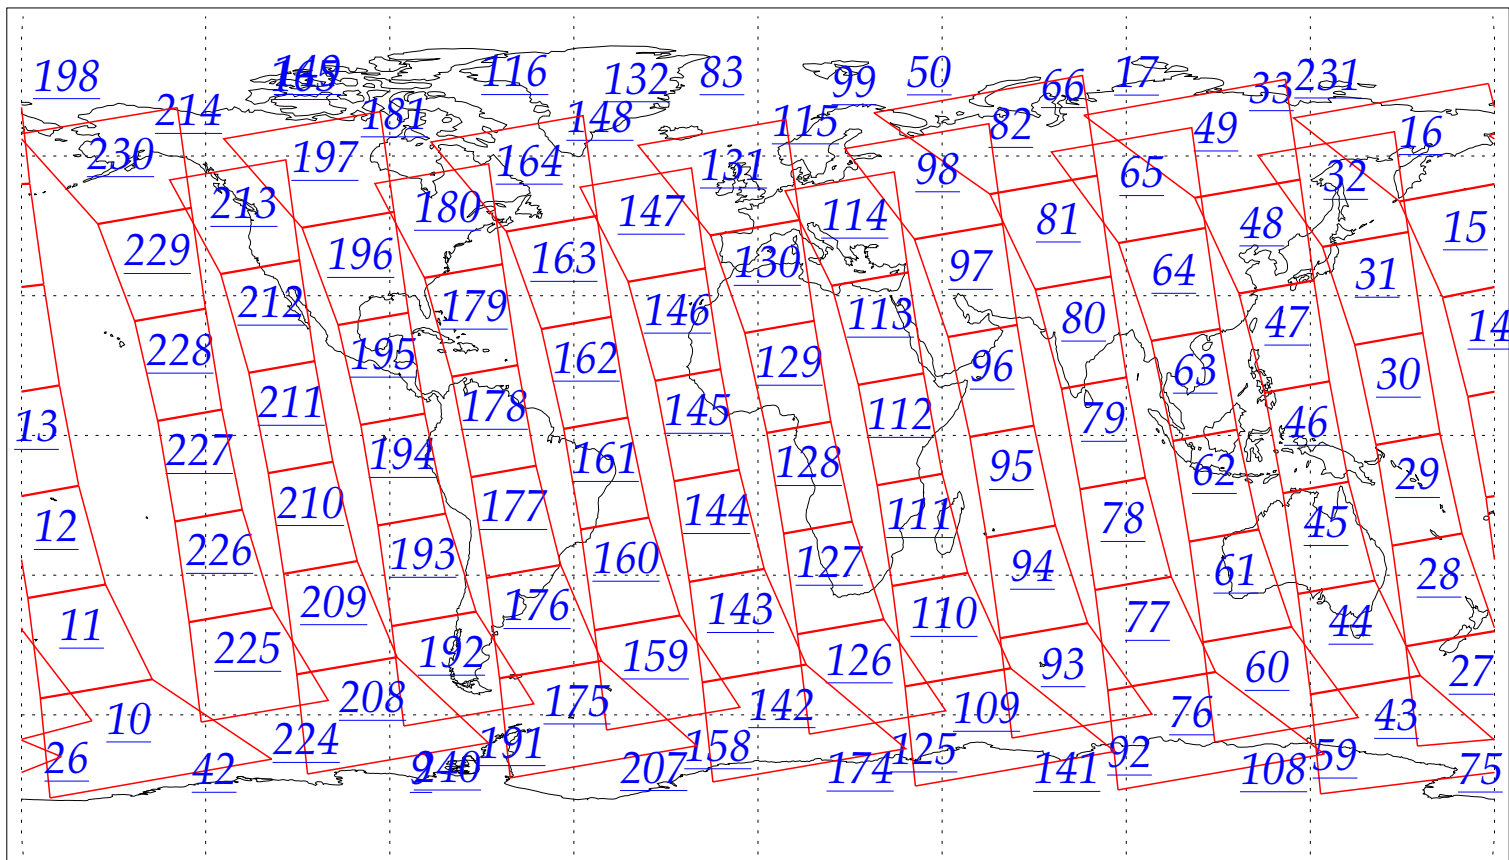

L1B Availability  
AMSU Granules: 240  
HSB Granules: 240  
AIRS Granules: 0

9 Jul 2002  
DoY 190  
Aqua Day 66  
Granules: 1 to 120

Granules: 121 to 240

Legend: AMSU Available, HSB Available, AIRS Available

L1B Availability  
AMSU Granules: 240  
HSB Granules: 240  
AIRS Granules: 0

9 Jul 2002  
DoY 190  
Aqua Day 66

Ascending Granules

Descending Granules

Legend: AMSU Available, HSB Available, AIRS Available

L1B Availability  
 AMSU Granules: 240  
 HSB Granules: 240  
 AIRS Granules: 0

9 Jul 2002  
 DoY 190  
 Aqua Day 66

Northern Hemisphere Granules

Southern Hemisphere Granules

Legend: AMSU Available, HSB Available, **AIRS Available**