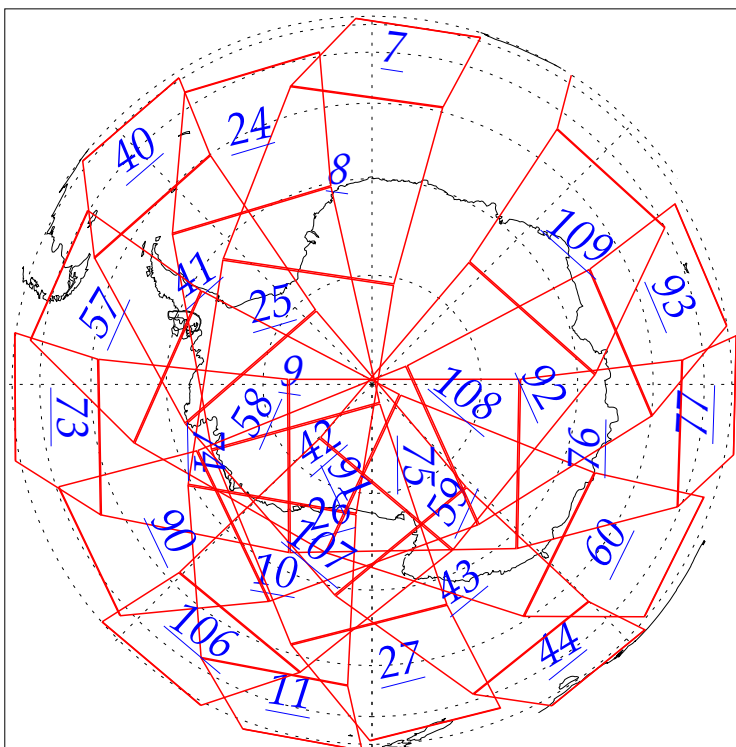

L1B Availability  
AMSU Granules: 240  
HSB Granules: 240  
AIRS Granules: 0

9 Jul 2002  
DoY 190  
Aqua Day 66  
Granules: 1 to 120

Granules: 121 to 240

Legend: AMSU Available, HSB Available, AIRS Available

L1B Availability  
AMSU Granules: 240  
HSB Granules: 240  
AIRS Granules: 0

9 Jul 2002  
DoY 190  
Aqua Day 66

Ascending Granules

Descending Granules

Legend: AMSU Available, HSB Available, AIRS Available

L1B Availability  
 AMSU Granules: 240  
 HSB Granules: 240  
 AIRS Granules: 0

9 Jul 2002  
 DoY 190  
 Aqua Day 66

Northern Hemisphere Granules

Southern Hemisphere Granules

Legend: AMSU Available, HSB Available, **AIRS Available**