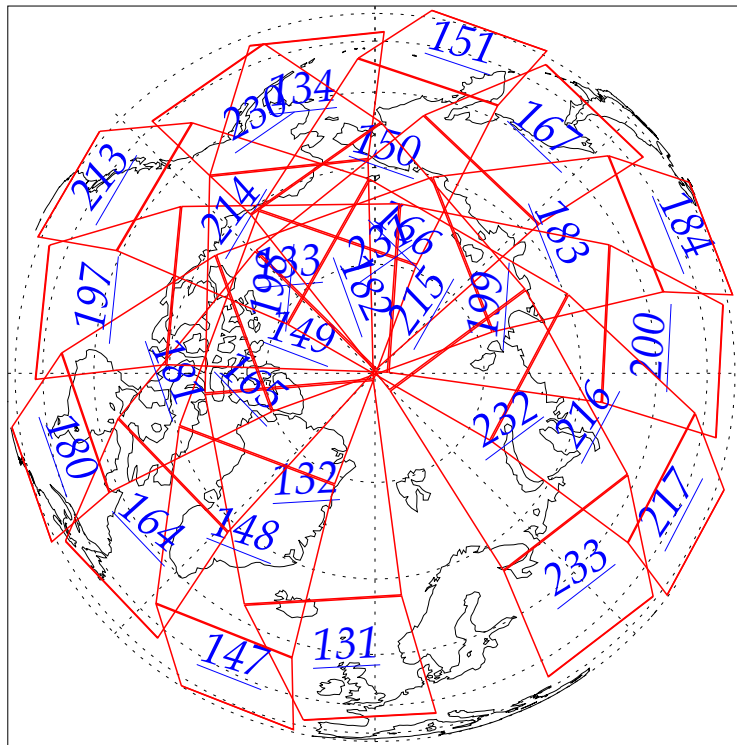

L1B Availability  
AMSU Granules: 240  
HSB Granules: 240  
AIRS Granules: 0

9 Jul 2002  
DoY 190  
Aqua Day 66  
Granules: 1 to 120

Granules: 121 to 240

Legend: AMSU Available, HSB Available, AIRS Available

L1B Availability  
AMSU Granules: 240  
HSB Granules: 240  
AIRS Granules: 0

9 Jul 2002  
DoY 190  
Aqua Day 66

Ascending Granules

Descending Granules

Legend: AMSU Available, HSB Available, AIRS Available

L1B Availability  
 AMSU Granules: 240  
 HSB Granules: 240  
 AIRS Granules: 0

9 Jul 2002  
 DoY 190  
 Aqua Day 66

Northern Hemisphere Granules

Southern Hemisphere Granules

Legend: AMSU Available, HSB Available, **AIRS Available**