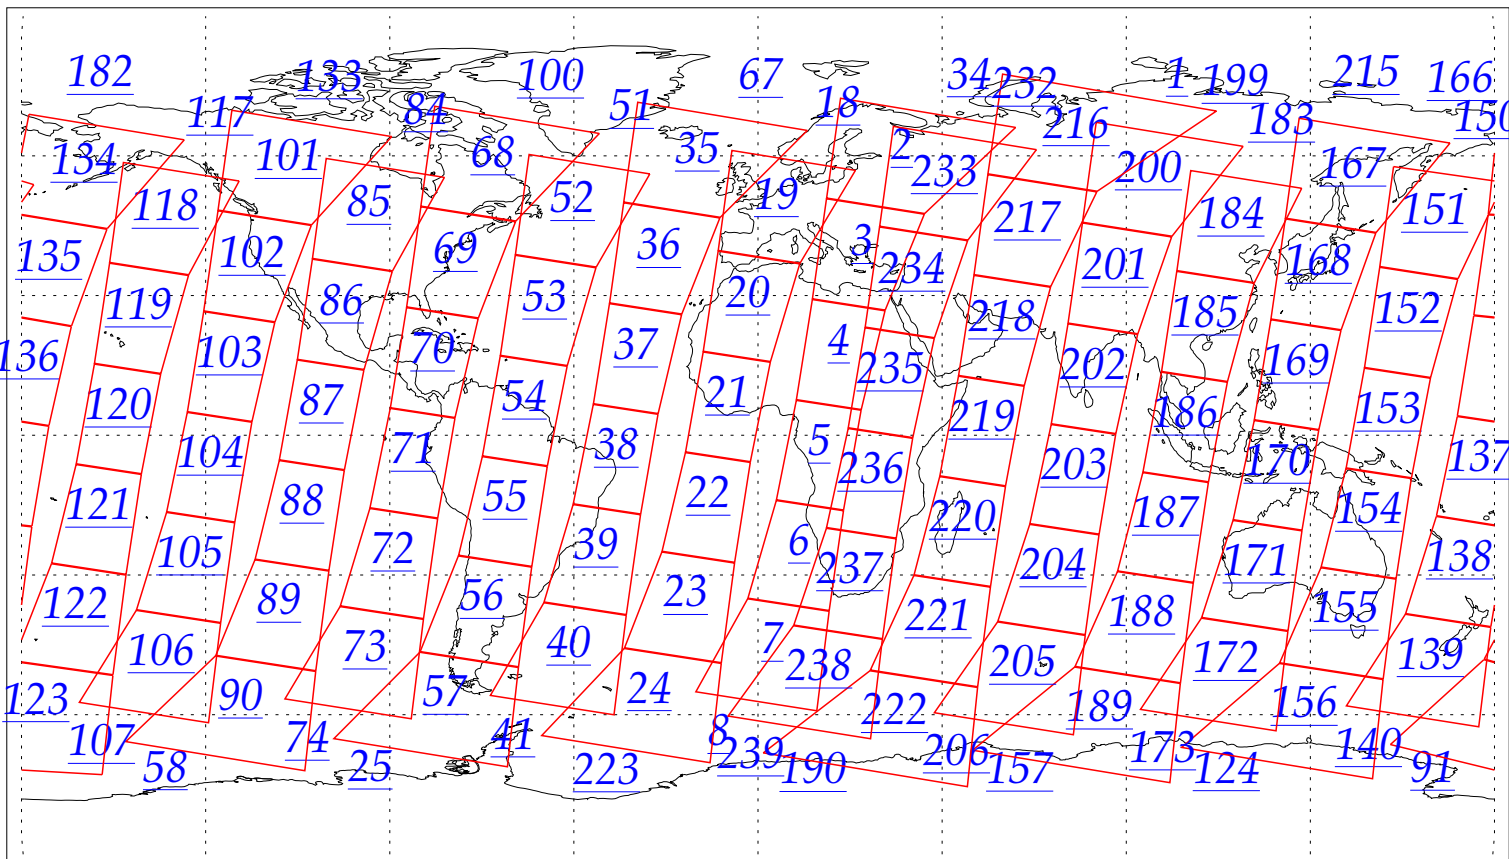

L1B Availability  
AMSU Granules: 240  
HSB Granules: 240  
AIRS Granules: 0

9 Jul 2002  
DoY 190  
Aqua Day 66  
Granules: 1 to 120

Granules: 121 to 240

Legend: AMSU Available, HSB Available, AIRS Available

L1B Availability  
AMSU Granules: 240  
HSB Granules: 240  
AIRS Granules: 0

9 Jul 2002  
DoY 190  
Aqua Day 66

Ascending Granules

Descending Granules

Legend: AMSU Available, HSB Available, AIRS Available

L1B Availability  
 AMSU Granules: 240  
 HSB Granules: 240  
 AIRS Granules: 0

9 Jul 2002  
 DoY 190  
 Aqua Day 66

Northern Hemisphere Granules

Southern Hemisphere Granules

Legend: AMSU Available, HSB Available, **AIRS Available**