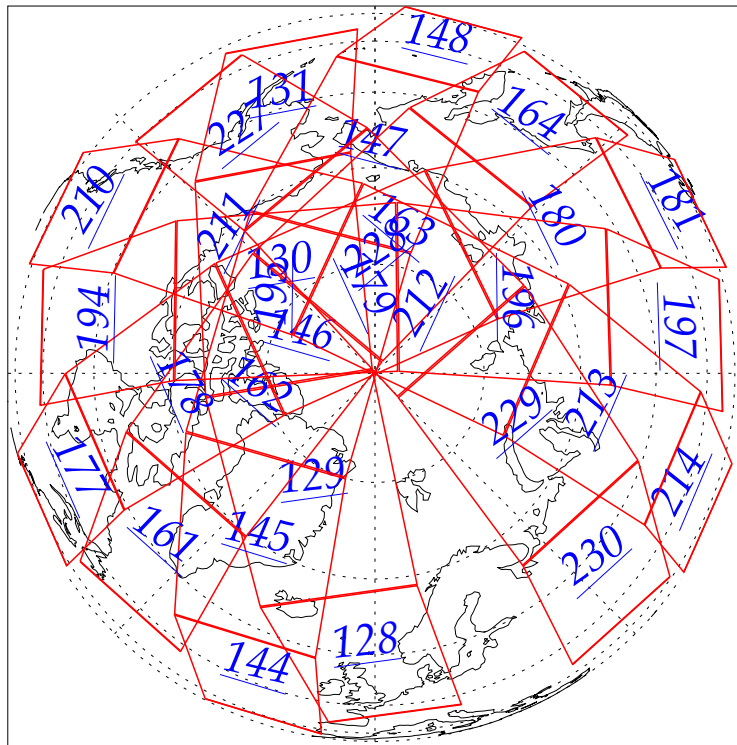

L1B Availability  
AMSU Granules: 240  
HSB Granules: 240  
AIRS Granules: 0

4 Jul 2002  
DoY 185  
Aqua Day 61

Granules: 1 to 120

Granules: 121 to 240

Legend: AMSU Available, HSB Available, AIRS Available

L1B Availability  
AMSU Granules: 240  
HSB Granules: 240  
AIRS Granules: 0

4 Jul 2002  
DoY 185  
Aqua Day 61

Ascending Granules

Descending Granules

Legend: AMSU Available, HSB Available, AIRS Available

L1B Availability  
 AMSU Granules: 240  
 HSB Granules: 240  
 AIRS Granules: 0

4 Jul 2002  
 DoY 185  
 Aqua Day 61

Northern Hemisphere Granules

Southern Hemisphere Granules

Legend: AMSU Available, HSB Available, **AIRS Available**