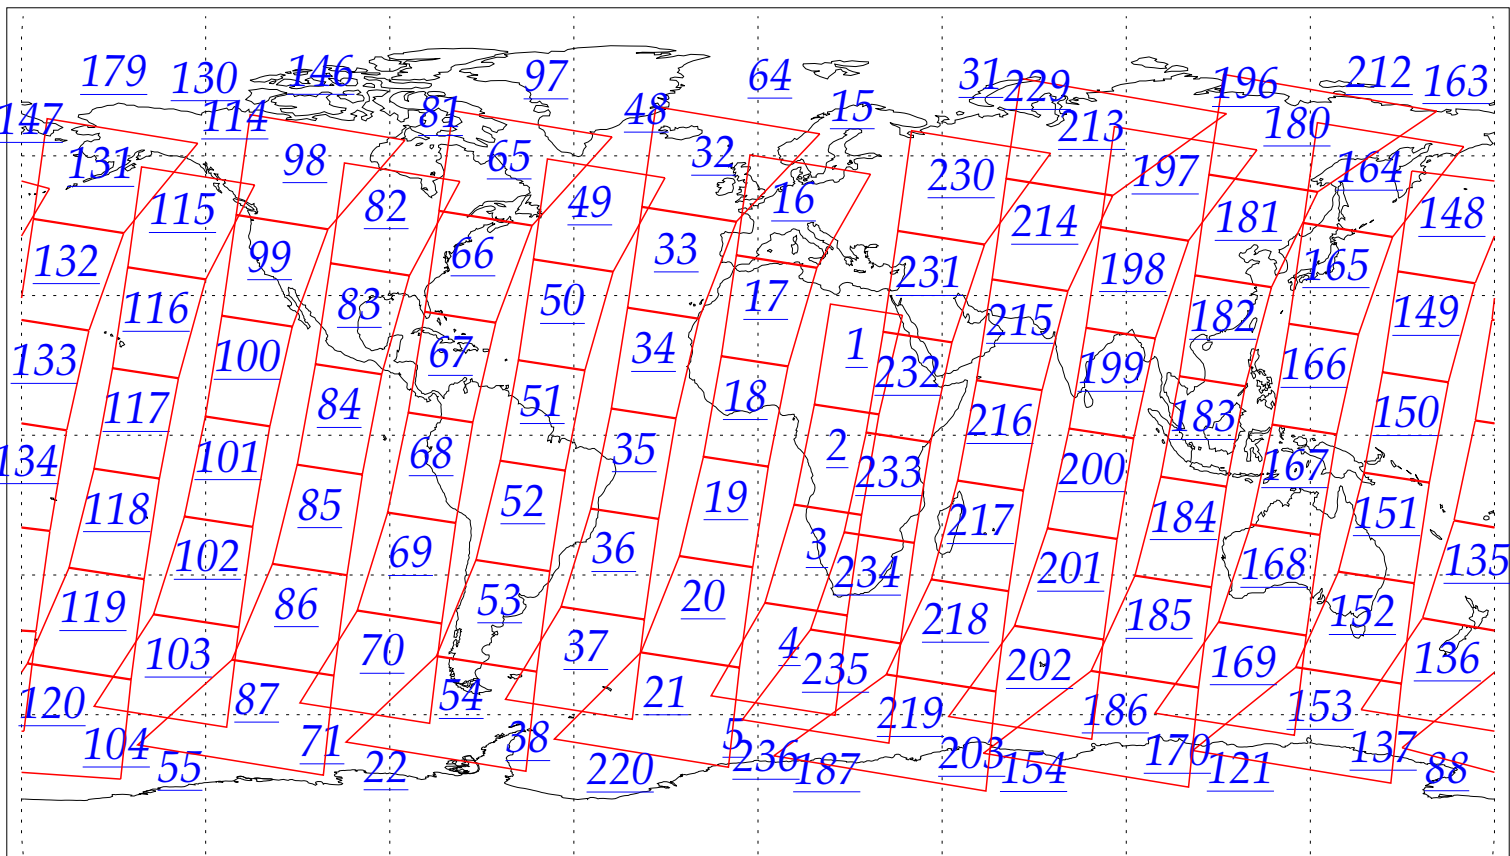

L1B Availability  
AMSU Granules: 240  
HSB Granules: 240  
AIRS Granules: 0

4 Jul 2002  
DoY 185  
Aqua Day 61

Granules: 1 to 120

Granules: 121 to 240

Legend: AMSU Available, HSB Available, AIRS Available

L1B Availability  
AMSU Granules: 240  
HSB Granules: 240  
AIRS Granules: 0

4 Jul 2002  
DoY 185  
Aqua Day 61

Ascending Granules

Descending Granules

Legend: AMSU Available, HSB Available, AIRS Available

L1B Availability  
 AMSU Granules: 240  
 HSB Granules: 240  
 AIRS Granules: 0

4 Jul 2002  
 DoY 185  
 Aqua Day 61

Northern Hemisphere Granules

Southern Hemisphere Granules

Legend: AMSU Available, HSB Available, **AIRS Available**