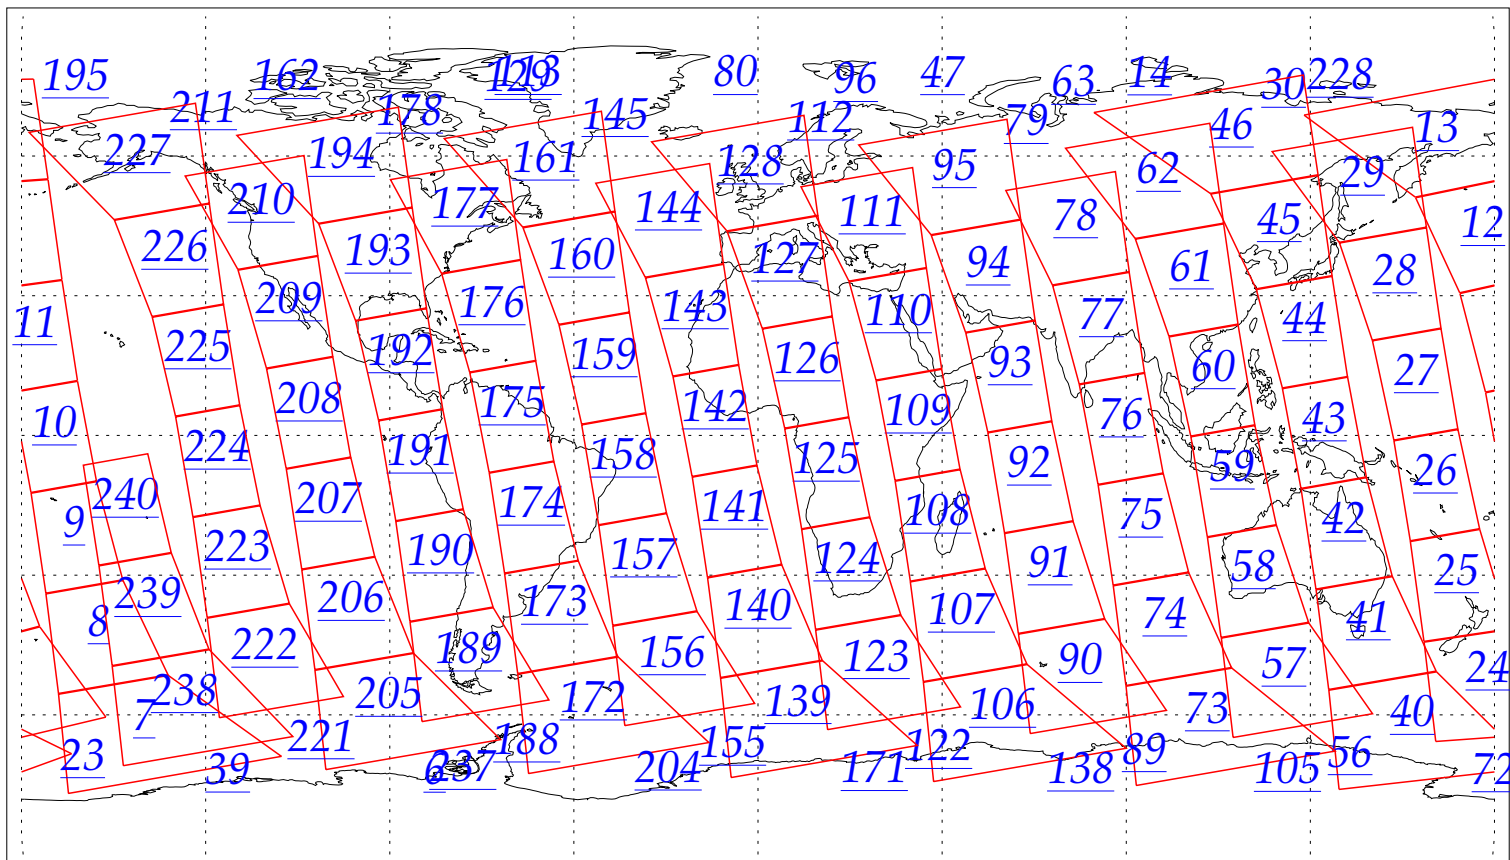

L1B Availability  
AMSU Granules: 240  
HSB Granules: 240  
AIRS Granules: 0

4 Jul 2002  
DoY 185  
Aqua Day 61

Granules: 1 to 120

Granules: 121 to 240

Legend: AMSU Available, HSB Available, AIRS Available

L1B Availability  
AMSU Granules: 240  
HSB Granules: 240  
AIRS Granules: 0

4 Jul 2002  
DoY 185  
Aqua Day 61

Ascending Granules

Descending Granules

Legend: AMSU Available, HSB Available, AIRS Available

L1B Availability  
 AMSU Granules: 240  
 HSB Granules: 240  
 AIRS Granules: 0

4 Jul 2002  
 DoY 185  
 Aqua Day 61

Northern Hemisphere Granules

Southern Hemisphere Granules

Legend: AMSU Available, HSB Available, **AIRS Available**