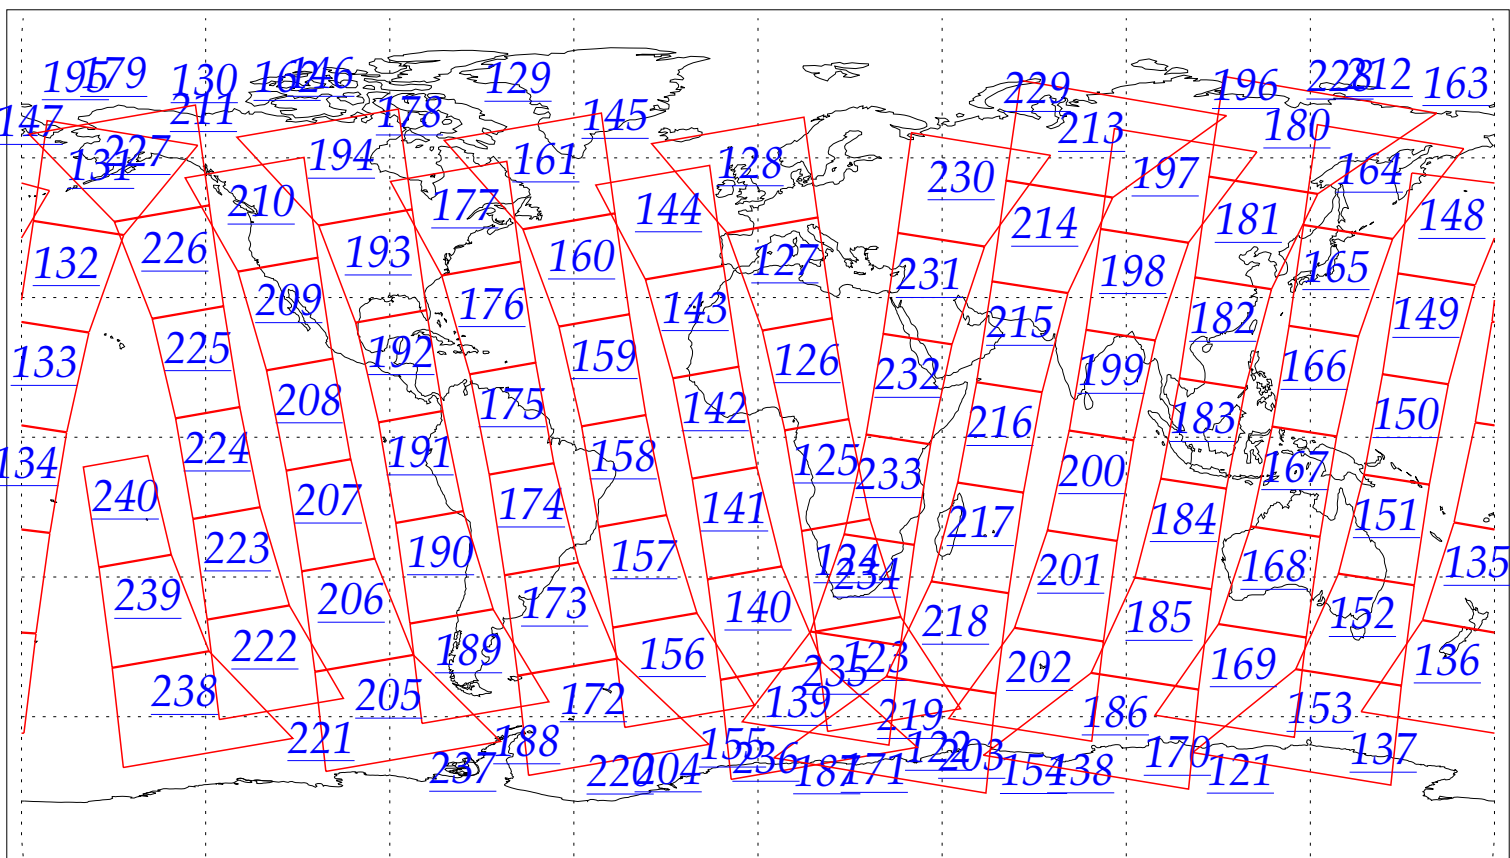

L1B Availability  
AMSU Granules: 240  
HSB Granules: 240  
AIRS Granules: 0

4 Jul 2002  
DoY 185  
Aqua Day 61

Granules: 1 to 120

Granules: 121 to 240

Legend: AMSU Available, HSB Available, AIRS Available

L1B Availability  
AMSU Granules: 240  
HSB Granules: 240  
AIRS Granules: 0

4 Jul 2002  
DoY 185  
Aqua Day 61

Ascending Granules

Descending Granules

Legend: AMSU Available, HSB Available, AIRS Available

L1B Availability  
 AMSU Granules: 240  
 HSB Granules: 240  
 AIRS Granules: 0

4 Jul 2002  
 DoY 185  
 Aqua Day 61

Northern Hemisphere Granules

Southern Hemisphere Granules

Legend: AMSU Available, HSB Available, **AIRS Available**