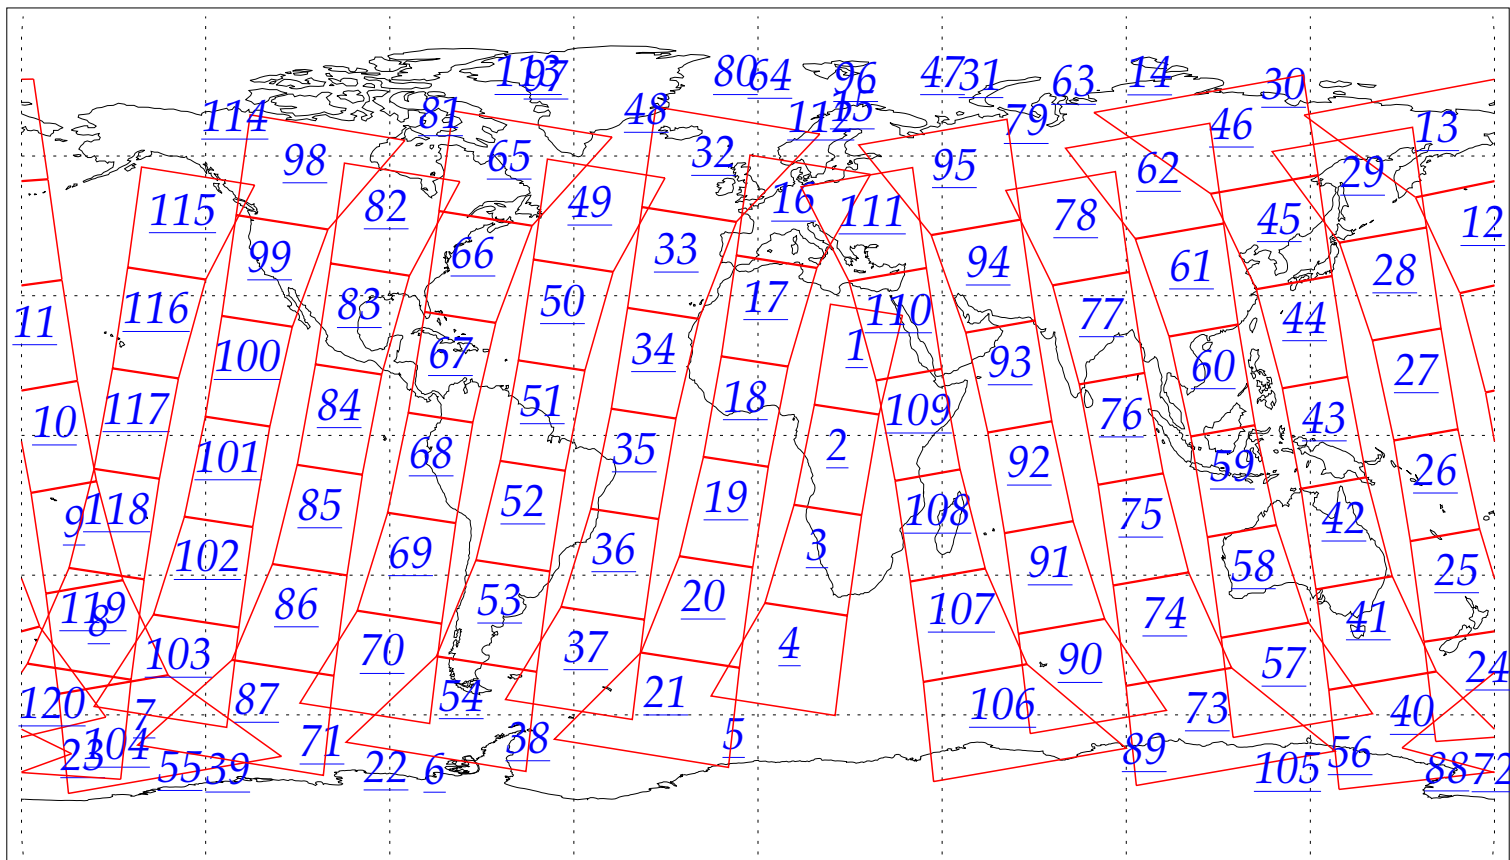

L1B Availability  
AMSU Granules: 240  
HSB Granules: 240  
AIRS Granules: 0

4 Jul 2002  
DoY 185  
Aqua Day 61

Granules: 1 to 120

Granules: 121 to 240

Legend: AMSU Available, HSB Available, AIRS Available

L1B Availability  
AMSU Granules: 240  
HSB Granules: 240  
AIRS Granules: 0

4 Jul 2002  
DoY 185  
Aqua Day 61

Ascending Granules

Descending Granules

Legend: AMSU Available, HSB Available, AIRS Available

L1B Availability  
 AMSU Granules: 240  
 HSB Granules: 240  
 AIRS Granules: 0

4 Jul 2002  
 DoY 185  
 Aqua Day 61

Northern Hemisphere Granules

Southern Hemisphere Granules

Legend: AMSU Available, HSB Available, **AIRS Available**