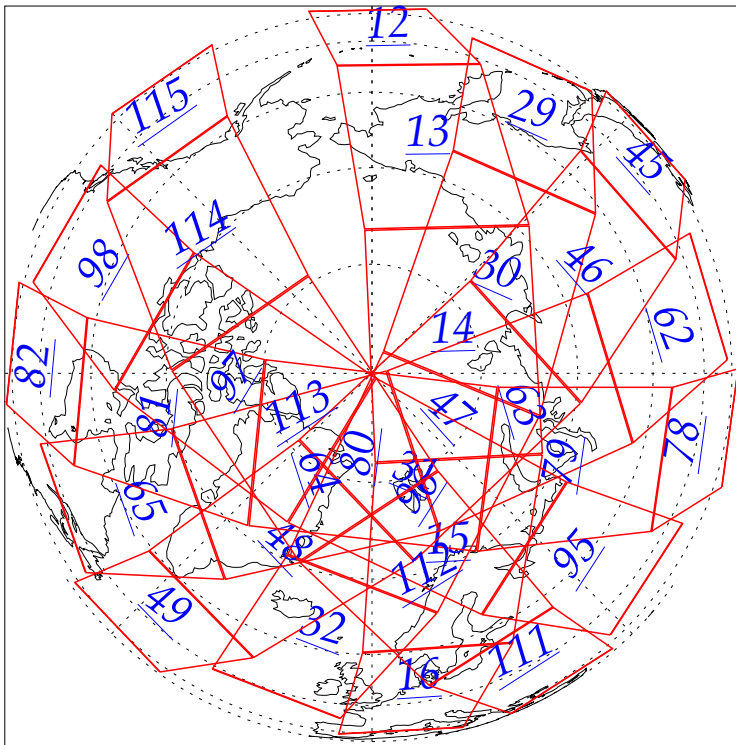

L1B Availability  
AMSU Granules: 240  
HSB Granules: 240  
AIRS Granules: 0

4 Jul 2002  
DoY 185  
Aqua Day 61

Granules: 1 to 120

Granules: 121 to 240

Legend: AMSU Available, HSB Available, AIRS Available

L1B Availability  
AMSU Granules: 240  
HSB Granules: 240  
AIRS Granules: 0

4 Jul 2002  
DoY 185  
Aqua Day 61

Ascending Granules

Descending Granules

Legend: AMSU Available, HSB Available, AIRS Available

L1B Availability  
 AMSU Granules: 240  
 HSB Granules: 240  
 AIRS Granules: 0

4 Jul 2002  
 DoY 185  
 Aqua Day 61

Northern Hemisphere Granules

Southern Hemisphere Granules

Legend: AMSU Available, HSB Available, **AIRS Available**