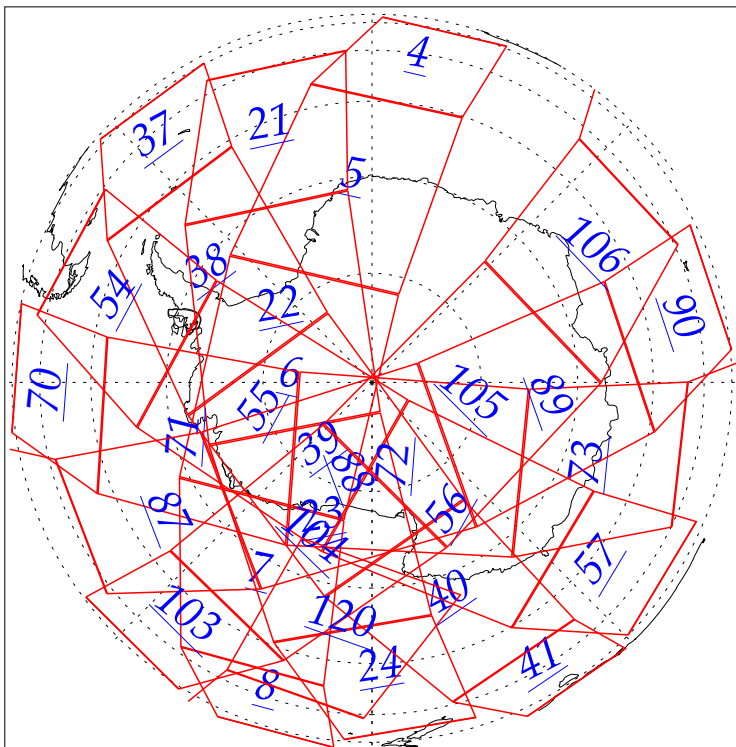

L1B Availability  
AMSU Granules: 240  
HSB Granules: 240  
AIRS Granules: 0

4 Jul 2002  
DoY 185  
Aqua Day 61

Granules: 1 to 120

Granules: 121 to 240

Legend: AMSU Available, HSB Available, AIRS Available

L1B Availability  
AMSU Granules: 240  
HSB Granules: 240  
AIRS Granules: 0

4 Jul 2002  
DoY 185  
Aqua Day 61

Ascending Granules

Descending Granules

Legend: AMSU Available, HSB Available, AIRS Available

L1B Availability  
 AMSU Granules: 240  
 HSB Granules: 240  
 AIRS Granules: 0

4 Jul 2002  
 DoY 185  
 Aqua Day 61

Northern Hemisphere Granules

Southern Hemisphere Granules

Legend: AMSU Available, HSB Available, **AIRS Available**