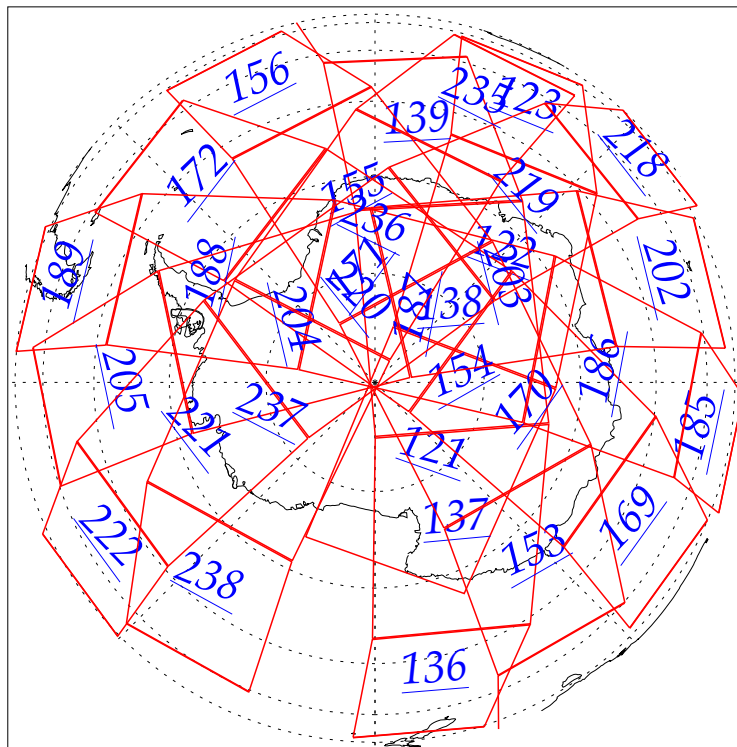

L1B Availability  
AMSU Granules: 240  
HSB Granules: 240  
AIRS Granules: 0

4 Jul 2002  
DoY 185  
Aqua Day 61

Granules: 1 to 120

Granules: 121 to 240

Legend: AMSU Available, HSB Available, AIRS Available

L1B Availability  
AMSU Granules: 240  
HSB Granules: 240  
AIRS Granules: 0

4 Jul 2002  
DoY 185  
Aqua Day 61

Ascending Granules

Descending Granules

Legend: AMSU Available, HSB Available, AIRS Available

L1B Availability  
 AMSU Granules: 240  
 HSB Granules: 240  
 AIRS Granules: 0

4 Jul 2002  
 DoY 185  
 Aqua Day 61

Northern Hemisphere Granules

Southern Hemisphere Granules

Legend: AMSU Available, HSB Available, **AIRS Available**