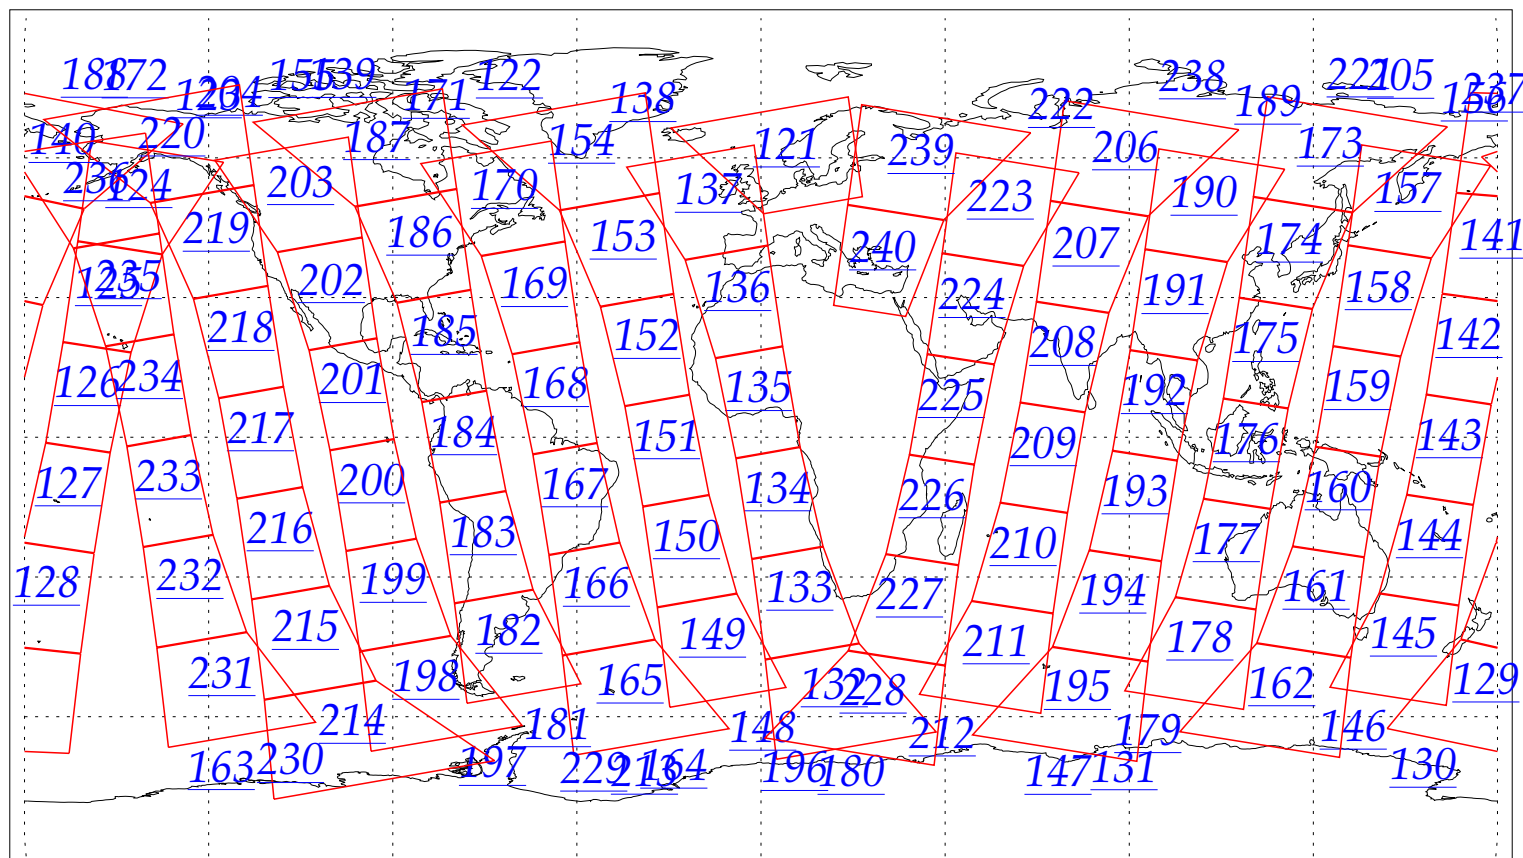

L1B Availability  
AMSU Granules: 240  
HSB Granules: 240  
AIRS Granules: 0

3 Jul 2002  
DoY 184  
Aqua Day 60

Granules: 1 to 120

Granules: 121 to 240

Legend: AMSU Available, HSB Available, AIRS Available

L1B Availability  
AMSU Granules: 240  
HSB Granules: 240  
AIRS Granules: 0

3 Jul 2002  
DoY 184  
Aqua Day 60

Ascending Granules

Descending Granules

Legend: AMSU Available, HSB Available, AIRS Available

L1B Availability  
 AMSU Granules: 240  
 HSB Granules: 240  
 AIRS Granules: 0

3 Jul 2002  
 DoY 184  
 Aqua Day 60

Northern Hemisphere Granules

Southern Hemisphere Granules

Legend: AMSU Available, HSB Available, **AIRS Available**