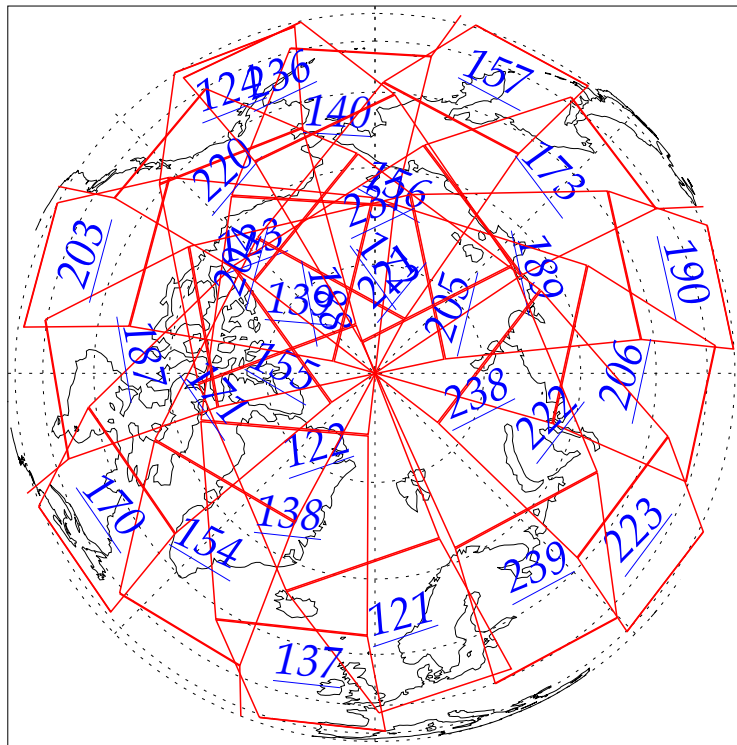

L1B Availability  
AMSU Granules: 240  
HSB Granules: 240  
AIRS Granules: 0

3 Jul 2002  
DoY 184  
Aqua Day 60

Ascending Granules

Descending Granules

Legend: AMSU Available, HSB Available, AIRS Available

L1B Availability  
 AMSU Granules: 240  
 HSB Granules: 240  
 AIRS Granules: 0

3 Jul 2002  
 DoY 184  
 Aqua Day 60

Northern Hemisphere Granules

Southern Hemisphere Granules

Legend: AMSU Available, HSB Available, **AIRS Available**