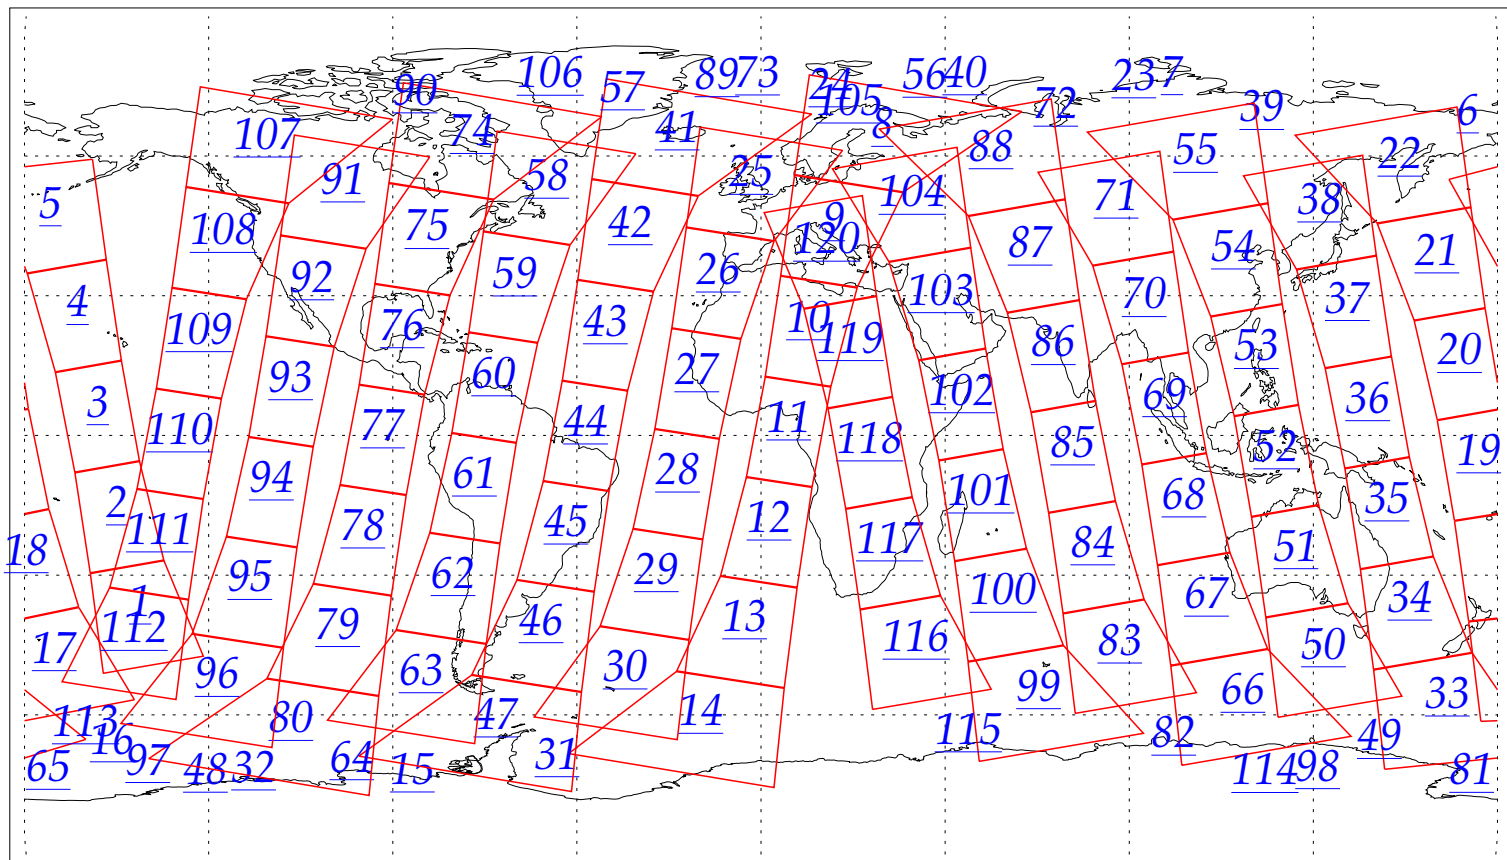

L1B Availability  
AMSU Granules: 240  
HSB Granules: 240  
AIRS Granules: 0

3 Jul 2002  
DoY 184  
Aqua Day 60

Granules: 1 to 120

Granules: 121 to 240

Legend: AMSU Available, HSB Available, AIRS Available

L1B Availability  
AMSU Granules: 240  
HSB Granules: 240  
AIRS Granules: 0

3 Jul 2002  
DoY 184  
Aqua Day 60

Ascending Granules

Descending Granules

Legend: AMSU Available, HSB Available, AIRS Available

L1B Availability  
 AMSU Granules: 240  
 HSB Granules: 240  
 AIRS Granules: 0

3 Jul 2002  
 DoY 184  
 Aqua Day 60

Northern Hemisphere Granules

Southern Hemisphere Granules

Legend: AMSU Available, HSB Available, **AIRS Available**