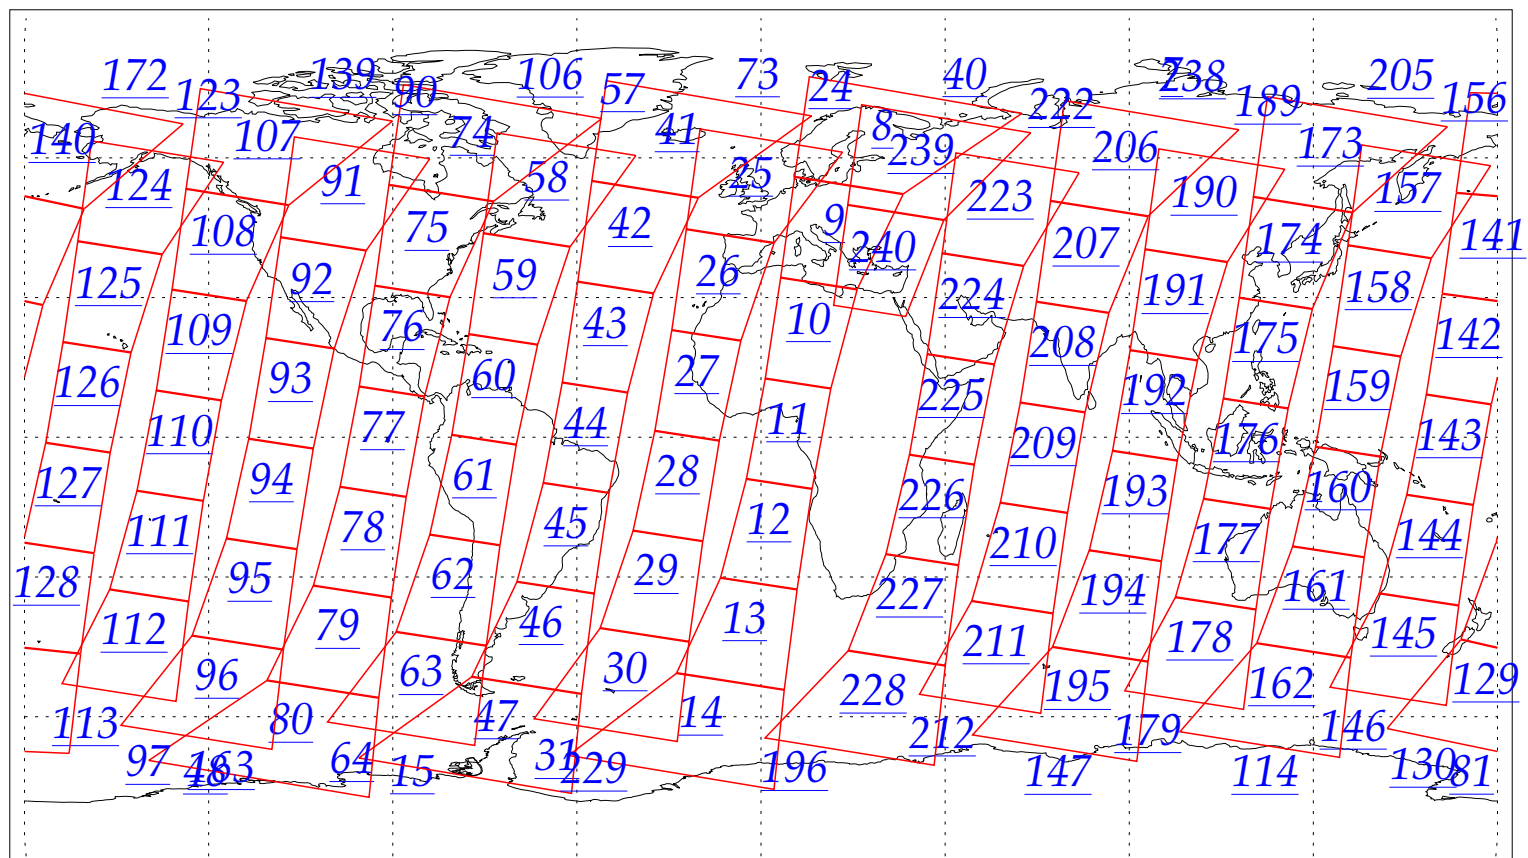

L1B Availability  
AMSU Granules: 240  
HSB Granules: 240  
AIRS Granules: 0

3 Jul 2002  
DoY 184  
Aqua Day 60

Granules: 1 to 120

Granules: 121 to 240

Legend: AMSU Available, HSB Available, AIRS Available

L1B Availability  
AMSU Granules: 240  
HSB Granules: 240  
AIRS Granules: 0

3 Jul 2002  
DoY 184  
Aqua Day 60

Ascending Granules

Descending Granules

Legend: AMSU Available, HSB Available, AIRS Available

L1B Availability  
 AMSU Granules: 240  
 HSB Granules: 240  
 AIRS Granules: 0

3 Jul 2002  
 DoY 184  
 Aqua Day 60

Northern Hemisphere Granules

Southern Hemisphere Granules

Legend: AMSU Available, HSB Available, **AIRS Available**