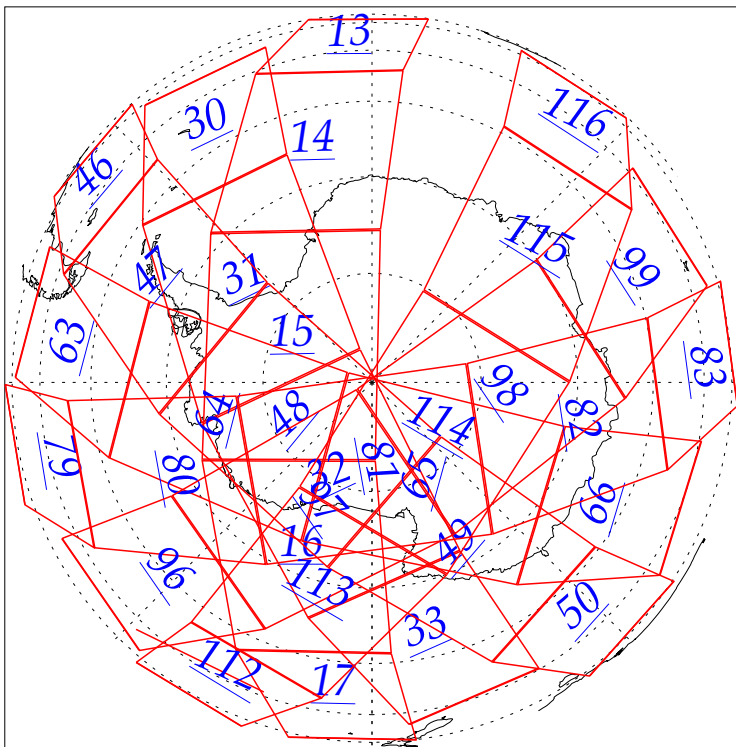

L1B Availability  
AMSU Granules: 240  
HSB Granules: 240  
AIRS Granules: 0

3 Jul 2002  
DoY 184  
Aqua Day 60

Granules: 1 to 120

Granules: 121 to 240

Legend: AMSU Available, HSB Available, AIRS Available

L1B Availability  
AMSU Granules: 240  
HSB Granules: 240  
AIRS Granules: 0

3 Jul 2002  
DoY 184  
Aqua Day 60

Ascending Granules

Descending Granules

Legend: AMSU Available, HSB Available, AIRS Available

L1B Availability  
 AMSU Granules: 240  
 HSB Granules: 240  
 AIRS Granules: 0

3 Jul 2002  
 DoY 184  
 Aqua Day 60

Northern Hemisphere Granules

Southern Hemisphere Granules

Legend: AMSU Available, HSB Available, **AIRS Available**