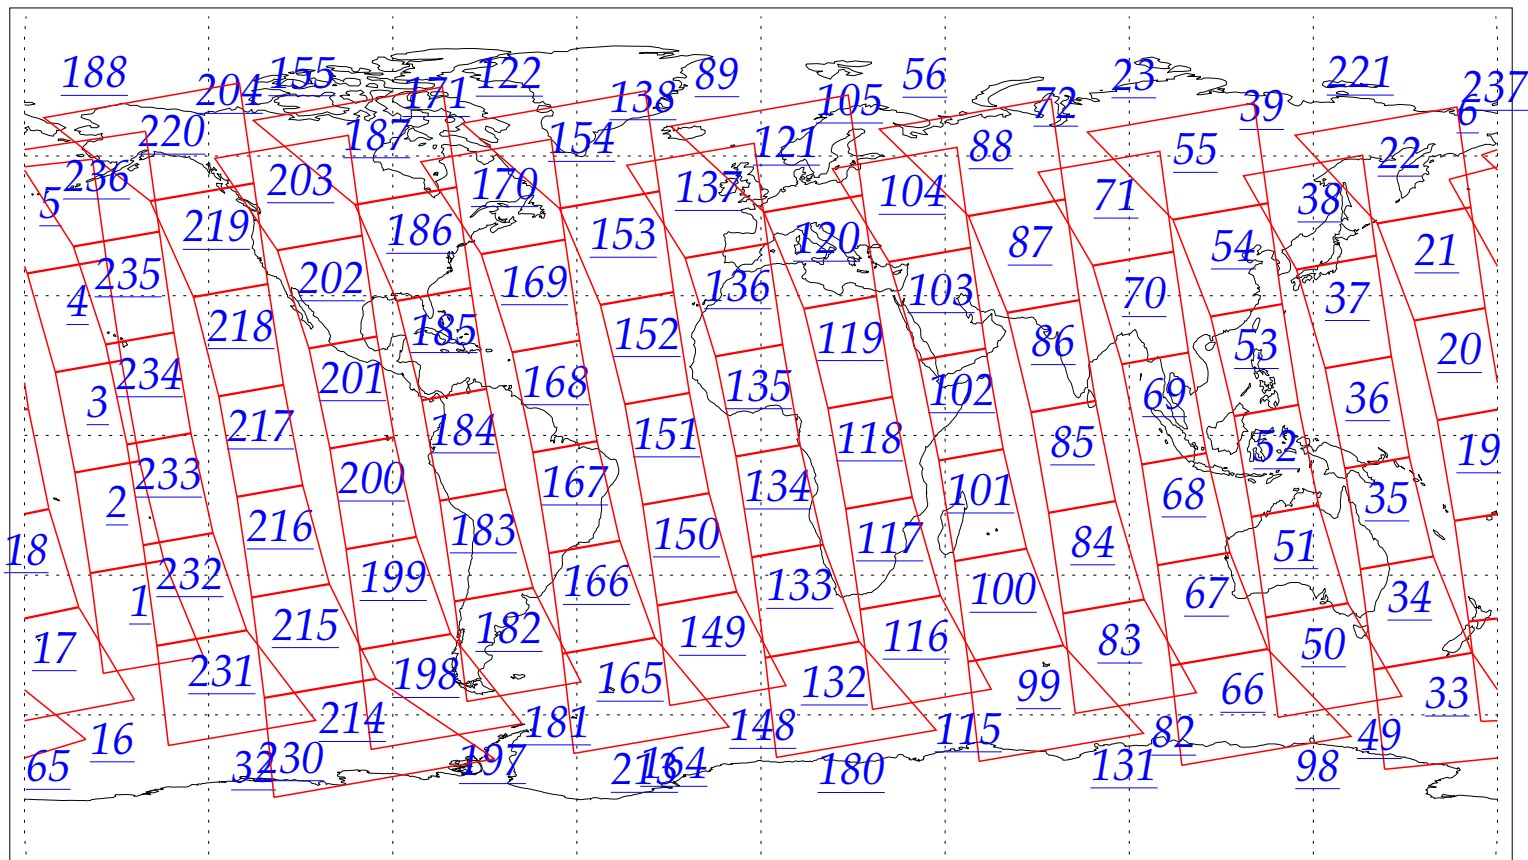

L1B Availability  
AMSU Granules: 240  
HSB Granules: 240  
AIRS Granules: 0

3 Jul 2002  
DoY 184  
Aqua Day 60

Granules: 1 to 120

Granules: 121 to 240

Legend: AMSU Available, HSB Available, AIRS Available

L1B Availability  
AMSU Granules: 240  
HSB Granules: 240  
AIRS Granules: 0

3 Jul 2002  
DoY 184  
Aqua Day 60

Ascending Granules

Descending Granules

Legend: AMSU Available, HSB Available, AIRS Available

L1B Availability  
 AMSU Granules: 240  
 HSB Granules: 240  
 AIRS Granules: 0

3 Jul 2002  
 DoY 184  
 Aqua Day 60

Northern Hemisphere Granules

Southern Hemisphere Granules

Legend: AMSU Available, HSB Available, **AIRS Available**