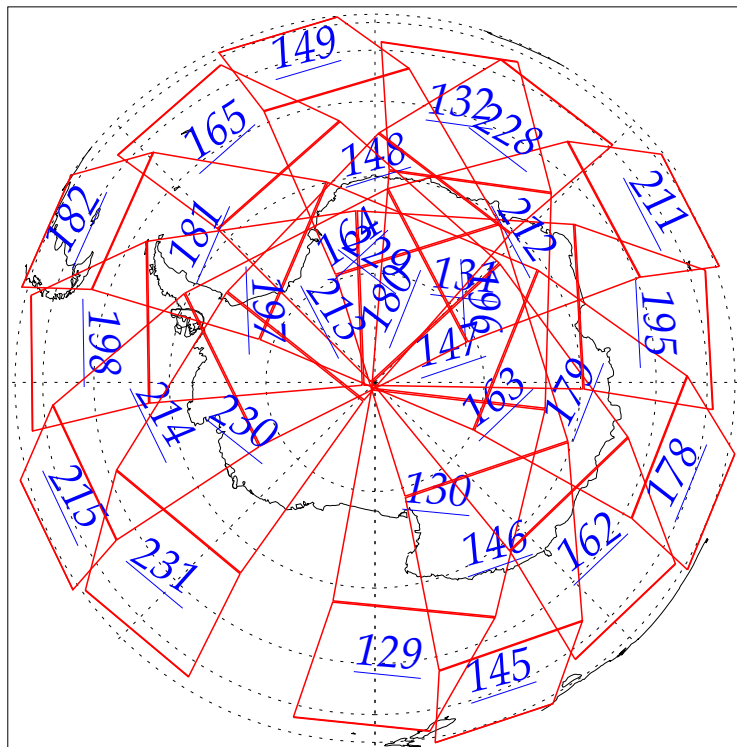

L1B Availability  
AMSU Granules: 240  
HSB Granules: 240  
AIRS Granules: 0

3 Jul 2002  
DoY 184  
Aqua Day 60

Ascending Granules

Descending Granules

Legend: AMSU Available, HSB Available, AIRS Available

L1B Availability  
 AMSU Granules: 240  
 HSB Granules: 240  
 AIRS Granules: 0

3 Jul 2002  
 DoY 184  
 Aqua Day 60

Northern Hemisphere Granules

Southern Hemisphere Granules

Legend: AMSU Available, HSB Available, **AIRS Available**