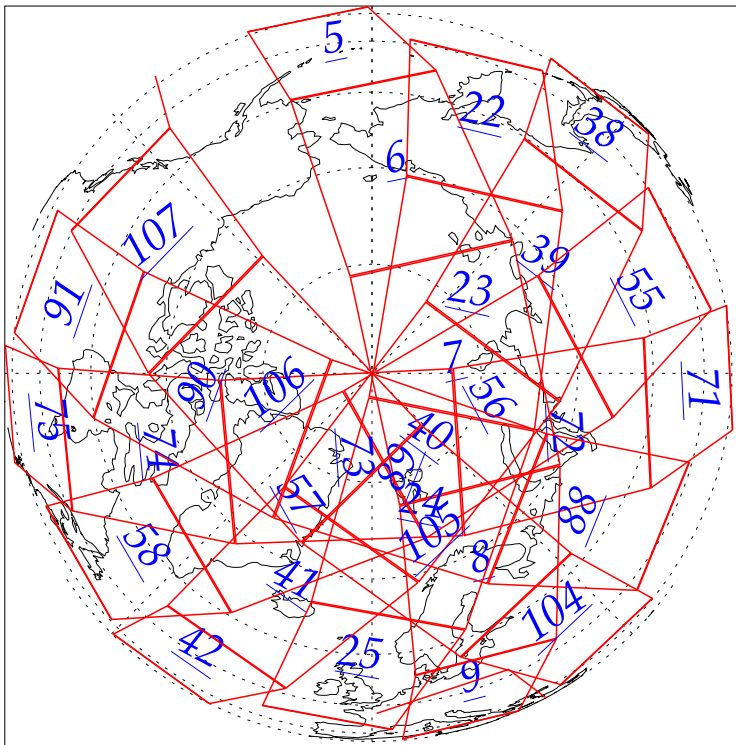

L1B Availability  
AMSU Granules: 240  
HSB Granules: 240  
AIRS Granules: 0

3 Jul 2002  
DoY 184  
Aqua Day 60

Granules: 1 to 120

Granules: 121 to 240

Legend: AMSU Available, HSB Available, AIRS Available

L1B Availability  
AMSU Granules: 240  
HSB Granules: 240  
AIRS Granules: 0

3 Jul 2002  
DoY 184  
Aqua Day 60

Ascending Granules

Descending Granules

Legend: AMSU Available, HSB Available, AIRS Available

L1B Availability  
 AMSU Granules: 240  
 HSB Granules: 240  
 AIRS Granules: 0

3 Jul 2002  
 DoY 184  
 Aqua Day 60

Northern Hemisphere Granules

Southern Hemisphere Granules

Legend: AMSU Available, HSB Available, **AIRS Available**