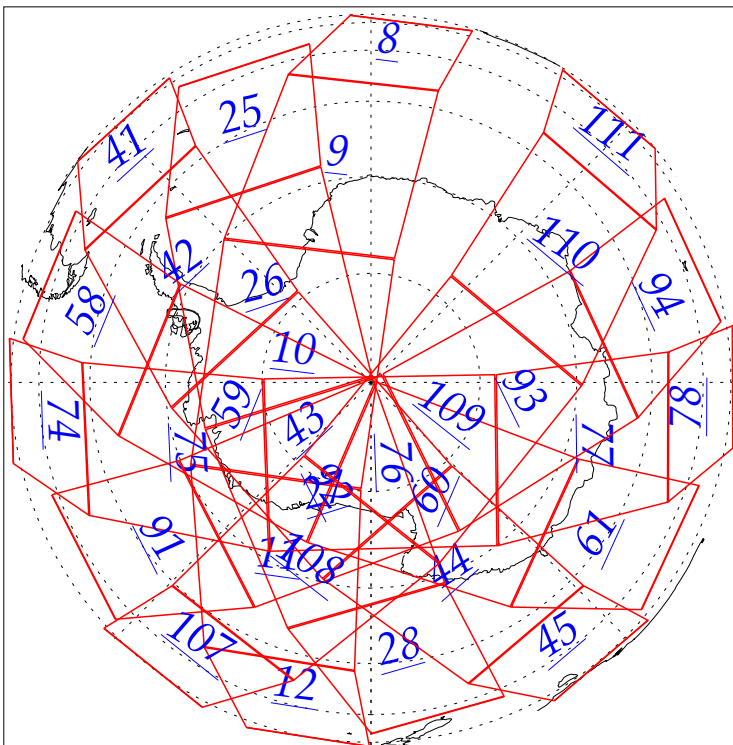

Legend: AMSU Available, HSB Available, **AIRS Available**