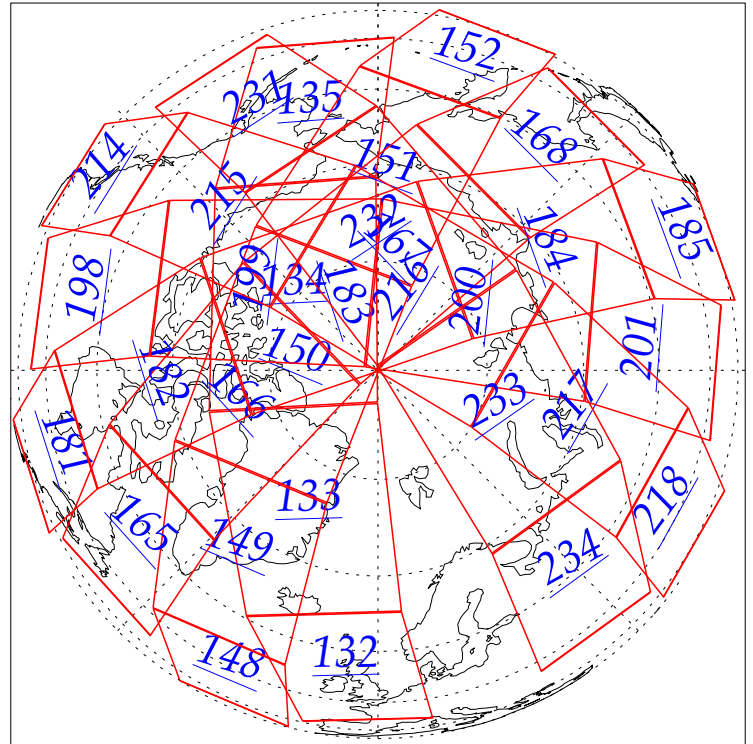

L1B Availability  
AMSU Granules: 240  
HSB Granules: 240  
AIRS Granules: 0

30 Jun 2002  
DoY 181  
Aqua Day 57  
Granules: 1 to 120

Granules: 121 to 240

Legend: AMSU Available, HSB Available, AIRS Available

L1B Availability  
AMSU Granules: 240  
HSB Granules: 240  
AIRS Granules: 0

30 Jun 2002  
DoY 181  
Aqua Day 57

Ascending Granules

Descending Granules

Legend: AMSU Available, HSB Available, AIRS Available

### Northern Hemisphere Granules