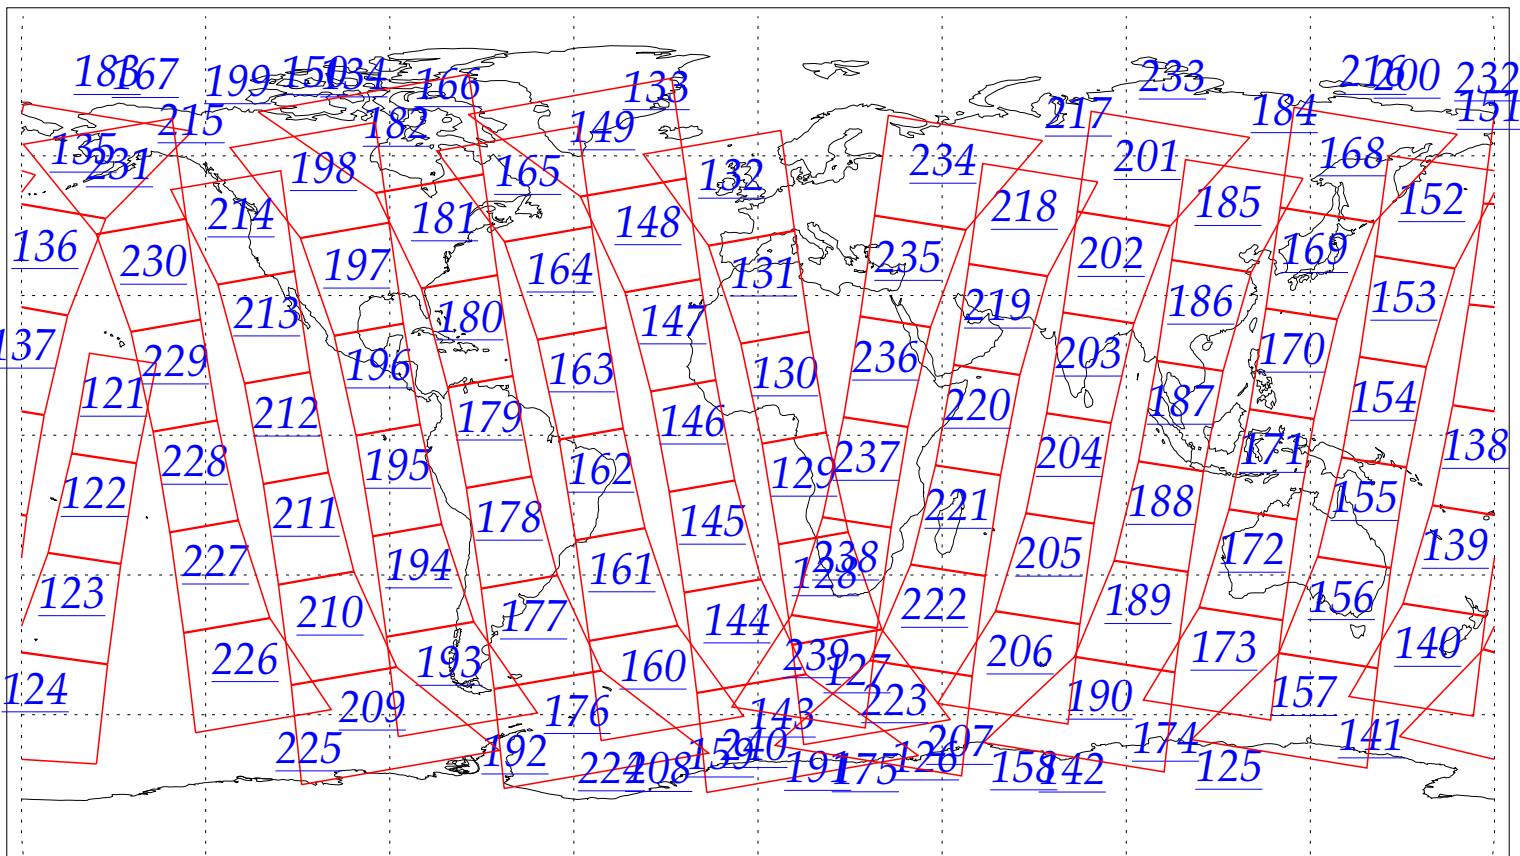

L1B Availability  
AMSU Granules: 240  
HSB Granules: 240  
AIRS Granules: 0

30 Jun 2002  
DoY 181  
Aqua Day 57  
Granules: 1 to 120

Granules: 121 to 240

Legend: AMSU Available, HSB Available, AIRS Available

L1B Availability  
AMSU Granules: 240  
HSB Granules: 240  
AIRS Granules: 0

30 Jun 2002  
DoY 181  
Aqua Day 57

Ascending Granules

Descending Granules

Legend: AMSU Available, HSB Available, AIRS Available