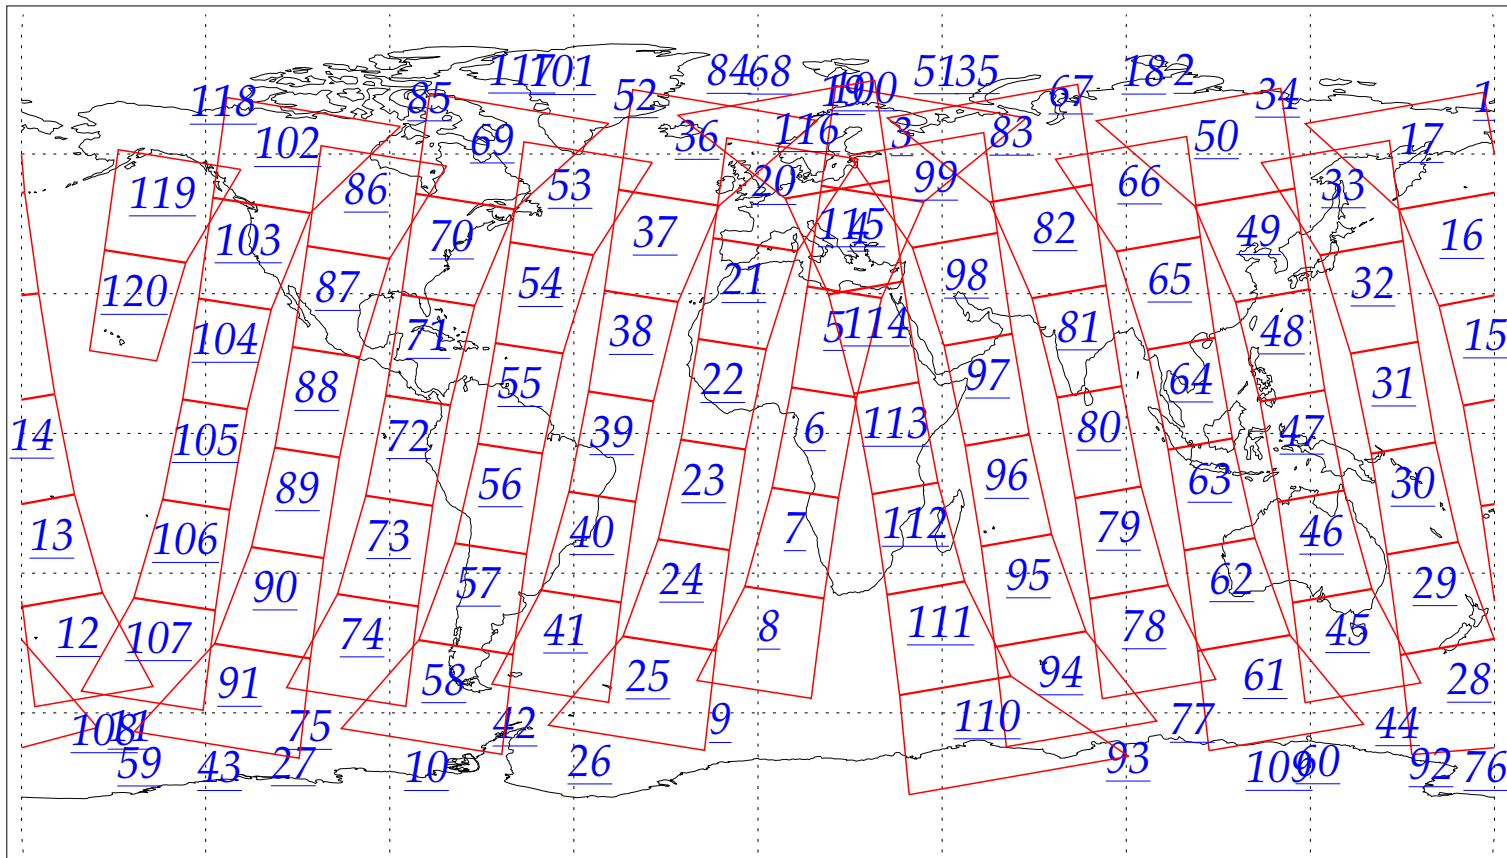

L1B Availability  
AMSU Granules: 240  
HSB Granules: 240  
AIRS Granules: 0

30 Jun 2002  
DoY 181  
Aqua Day 57  
Granules: 1 to 120

Granules: 121 to 240

Legend: AMSU Available, HSB Available, AIRS Available

L1B Availability  
AMSU Granules: 240  
HSB Granules: 240  
AIRS Granules: 0

30 Jun 2002  
DoY 181  
Aqua Day 57

Ascending Granules

Descending Granules

Legend: AMSU Available, HSB Available, AIRS Available

### Northern Hemisphere Granules