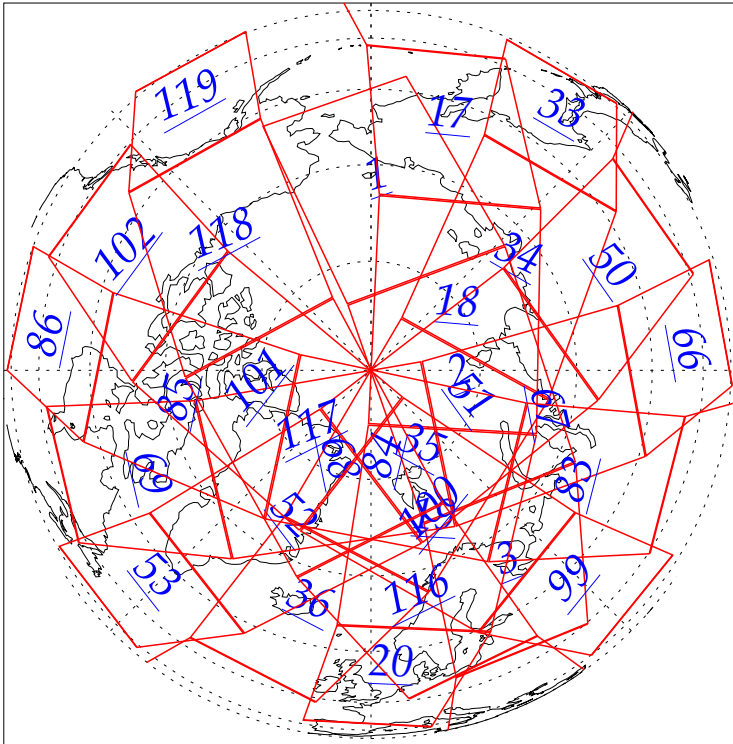

L1B Availability  
AMSU Granules: 240  
HSB Granules: 240  
AIRS Granules: 0

30 Jun 2002  
DoY 181  
Aqua Day 57  
Granules: 1 to 120

Granules: 121 to 240

Legend: AMSU Available, HSB Available, AIRS Available

L1B Availability  
AMSU Granules: 240  
HSB Granules: 240  
AIRS Granules: 0

30 Jun 2002  
DoY 181  
Aqua Day 57

Ascending Granules

Descending Granules

Legend: AMSU Available, HSB Available, AIRS Available

### Northern Hemisphere Granules