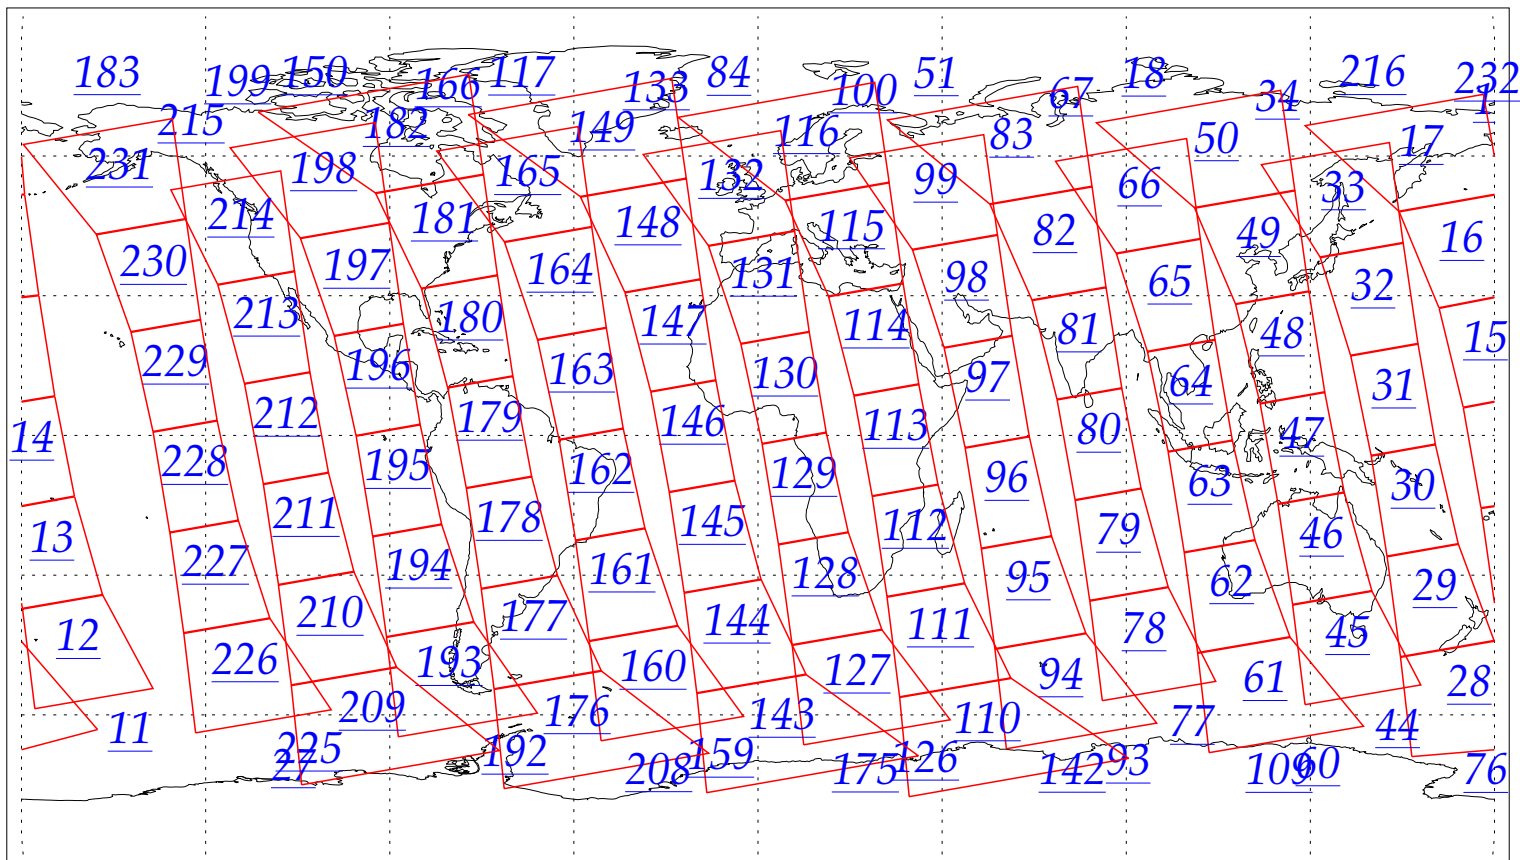

L1B Availability  
AMSU Granules: 240  
HSB Granules: 240  
AIRS Granules: 0

30 Jun 2002  
DoY 181  
Aqua Day 57  
Granules: 1 to 120

Granules: 121 to 240

Legend: AMSU Available, HSB Available, AIRS Available

L1B Availability  
AMSU Granules: 240  
HSB Granules: 240  
AIRS Granules: 0

30 Jun 2002  
DoY 181  
Aqua Day 57

Ascending Granules

Descending Granules

Legend: AMSU Available, HSB Available, AIRS Available