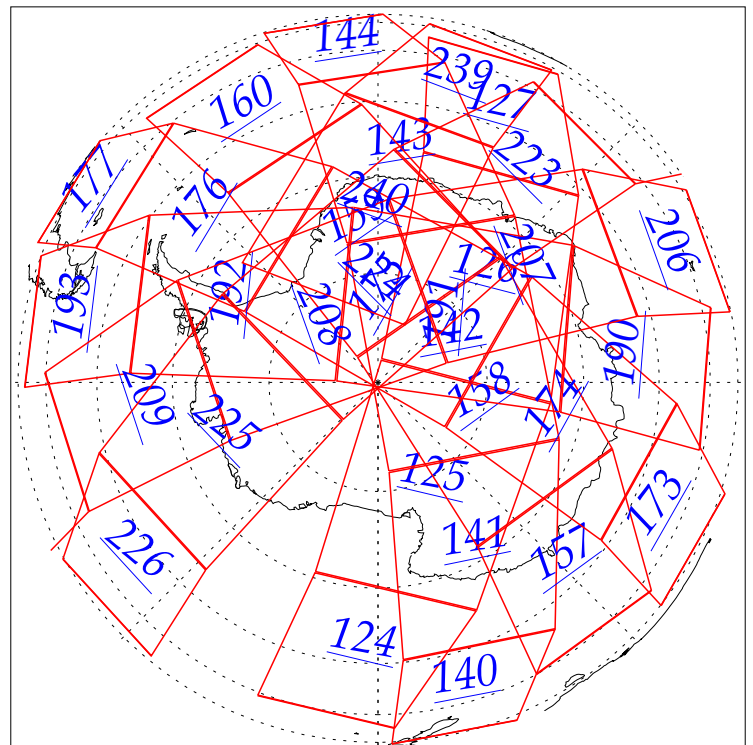

Legend: AMSU Available, HSB Available, **AIRS Available**