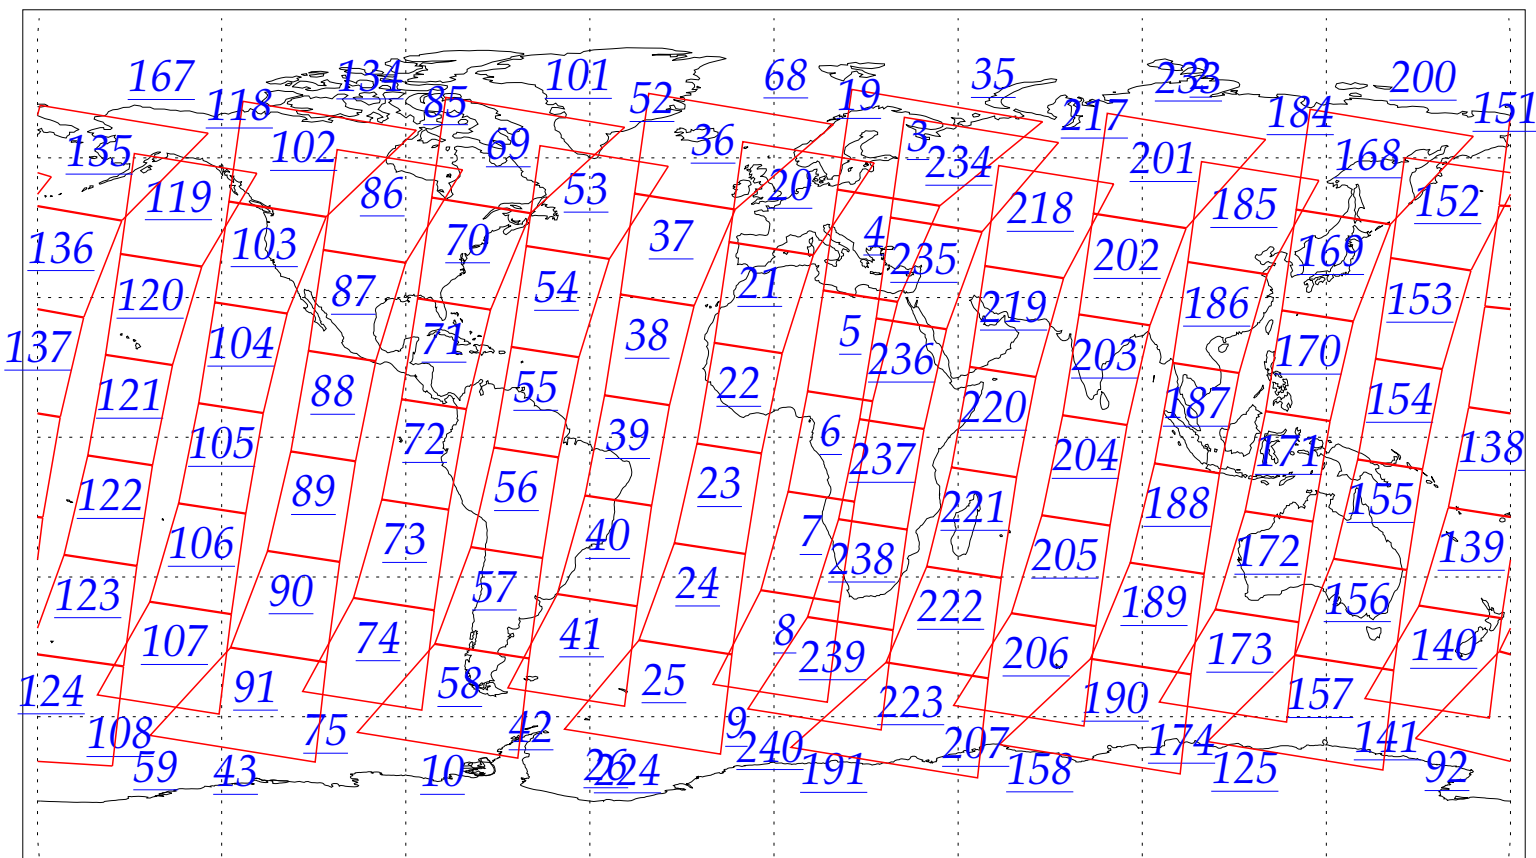

L1B Availability  
AMSU Granules: 240  
HSB Granules: 240  
AIRS Granules: 0

30 Jun 2002  
DoY 181  
Aqua Day 57  
Granules: 1 to 120

Granules: 121 to 240

Legend: AMSU Available, HSB Available, AIRS Available

L1B Availability  
AMSU Granules: 240  
HSB Granules: 240  
AIRS Granules: 0

30 Jun 2002  
DoY 181  
Aqua Day 57

Ascending Granules

Descending Granules

Legend: AMSU Available, HSB Available, AIRS Available