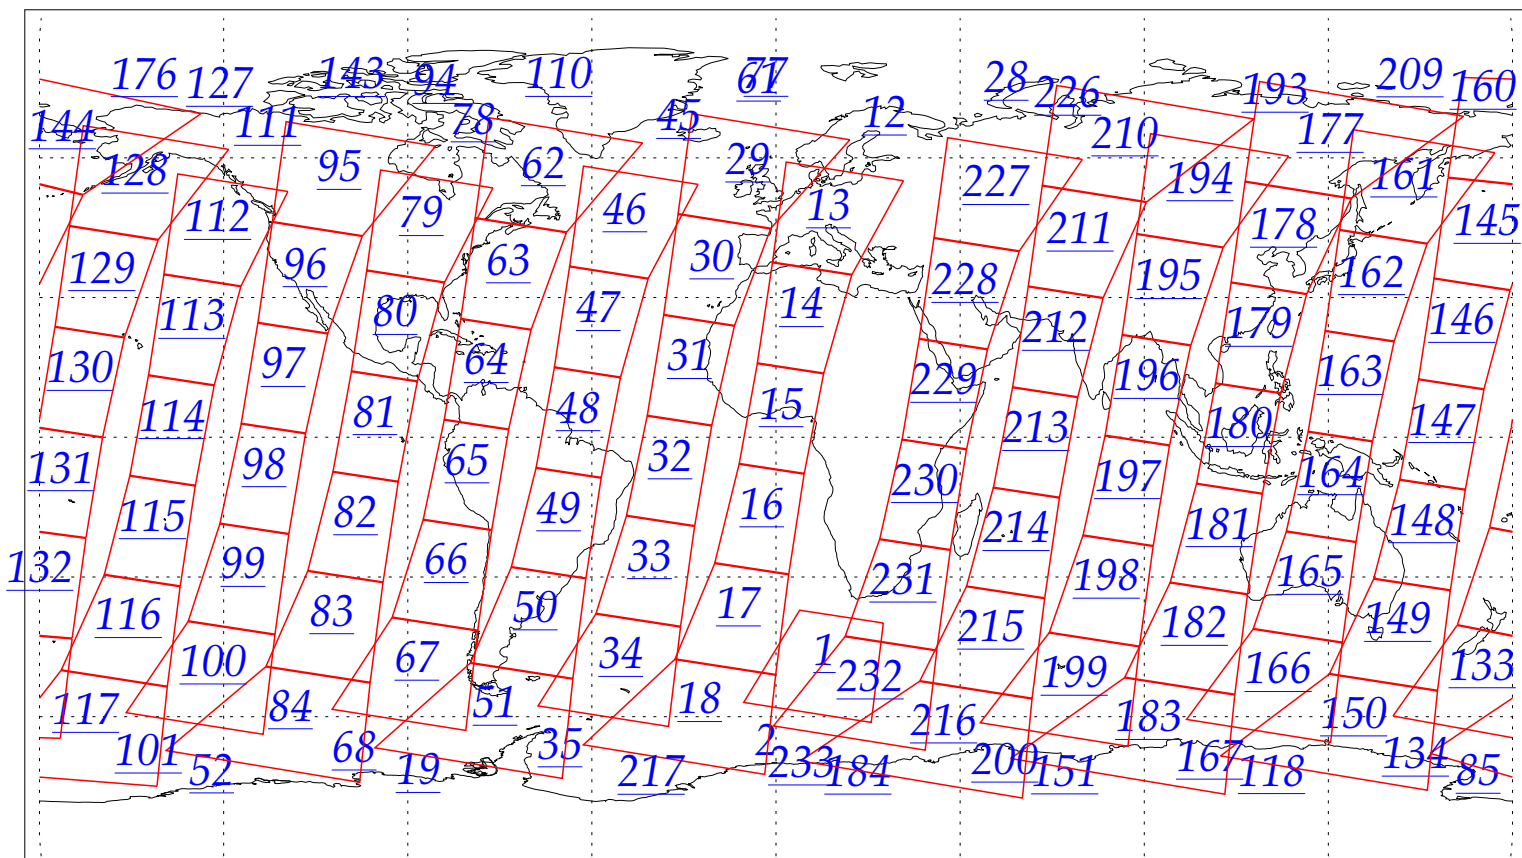

L1B Availability  
AMSU Granules: 240  
HSB Granules: 240  
AIRS Granules: 0

29 Jun 2002  
DoY 180  
Aqua Day 56  
Granules: 1 to 120

Granules: 121 to 240

Legend: AMSU Available, HSB Available, AIRS Available

L1B Availability  
AMSU Granules: 240  
HSB Granules: 240  
AIRS Granules: 0

29 Jun 2002  
DoY 180  
Aqua Day 56

Ascending Granules

Descending Granules

Legend: AMSU Available, HSB Available, AIRS Available

L1B Availability  
 AMSU Granules: 240  
 HSB Granules: 240  
 AIRS Granules: 0

29 Jun 2002  
 DoY 180  
 Aqua Day 56

Northern Hemisphere Granules

Southern Hemisphere Granules

Legend: AMSU Available, HSB Available, **AIRS Available**