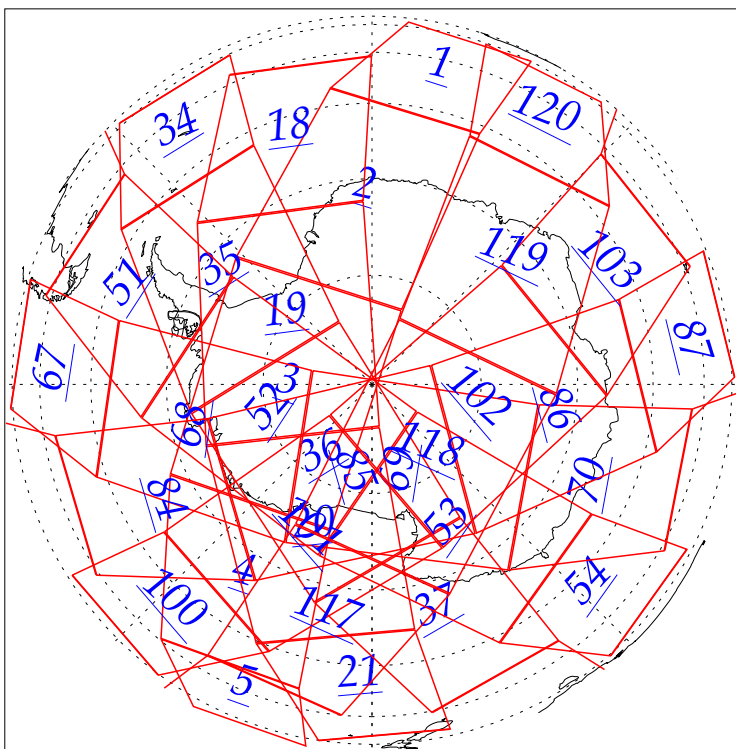

L1B Availability  
AMSU Granules: 240  
HSB Granules: 240  
AIRS Granules: 0

29 Jun 2002  
DoY 180  
Aqua Day 56  
Granules: 1 to 120

Granules: 121 to 240

Legend: AMSU Available, HSB Available, AIRS Available

L1B Availability  
AMSU Granules: 240  
HSB Granules: 240  
AIRS Granules: 0

29 Jun 2002  
DoY 180  
Aqua Day 56

Ascending Granules

Descending Granules

Legend: AMSU Available, HSB Available, AIRS Available

L1B Availability  
 AMSU Granules: 240  
 HSB Granules: 240  
 AIRS Granules: 0

29 Jun 2002  
 DoY 180  
 Aqua Day 56

Northern Hemisphere Granules

Southern Hemisphere Granules

Legend: AMSU Available, HSB Available, **AIRS Available**