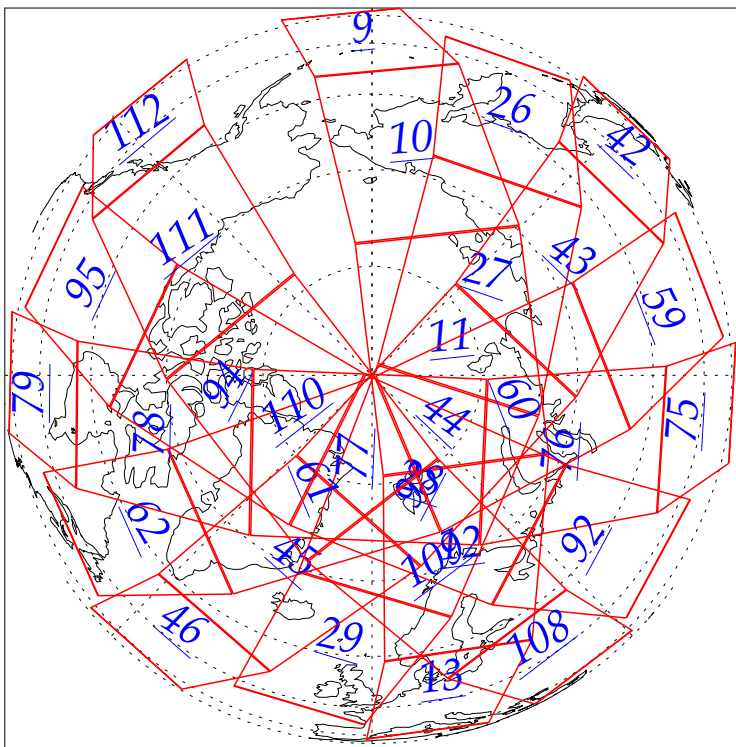

L1B Availability  
AMSU Granules: 240  
HSB Granules: 240  
AIRS Granules: 0

29 Jun 2002  
DoY 180  
Aqua Day 56  
Granules: 1 to 120

Granules: 121 to 240

Legend: AMSU Available, HSB Available, AIRS Available

L1B Availability  
AMSU Granules: 240  
HSB Granules: 240  
AIRS Granules: 0

29 Jun 2002  
DoY 180  
Aqua Day 56

Ascending Granules

Descending Granules

Legend: AMSU Available, HSB Available, AIRS Available

L1B Availability  
 AMSU Granules: 240  
 HSB Granules: 240  
 AIRS Granules: 0

29 Jun 2002  
 DoY 180  
 Aqua Day 56

Northern Hemisphere Granules

Southern Hemisphere Granules

Legend: AMSU Available, HSB Available, **AIRS Available**