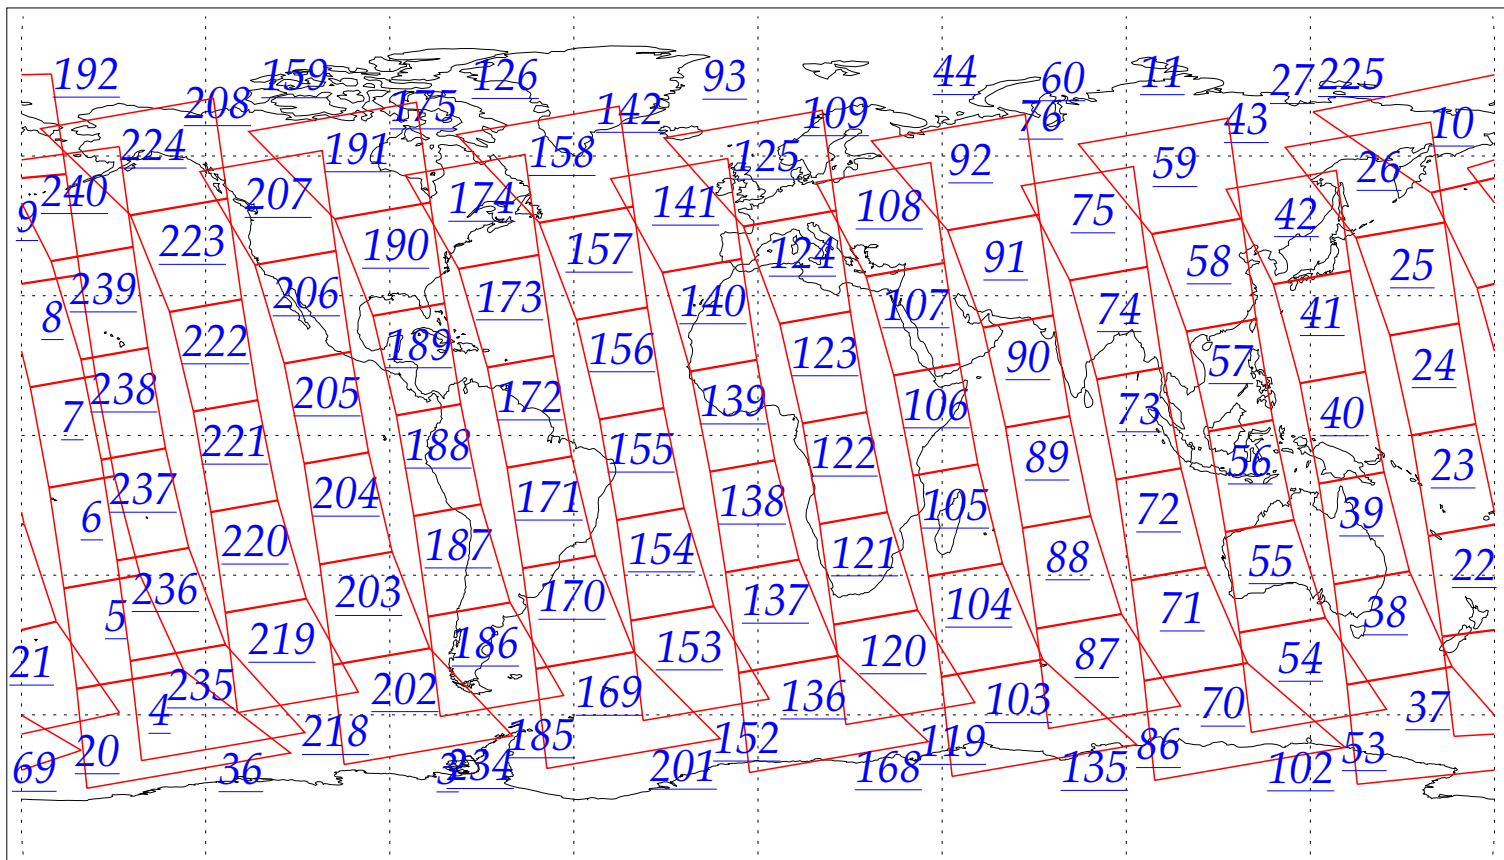

L1B Availability  
AMSU Granules: 240  
HSB Granules: 240  
AIRS Granules: 0

29 Jun 2002  
DoY 180  
Aqua Day 56  
Granules: 1 to 120

Granules: 121 to 240

Legend: AMSU Available, HSB Available, AIRS Available

L1B Availability  
AMSU Granules: 240  
HSB Granules: 240  
AIRS Granules: 0

29 Jun 2002  
DoY 180  
Aqua Day 56

Ascending Granules

Descending Granules

Legend: AMSU Available, HSB Available, AIRS Available

L1B Availability  
 AMSU Granules: 240  
 HSB Granules: 240  
 AIRS Granules: 0

29 Jun 2002  
 DoY 180  
 Aqua Day 56

Northern Hemisphere Granules

Southern Hemisphere Granules

Legend: AMSU Available, HSB Available, **AIRS Available**