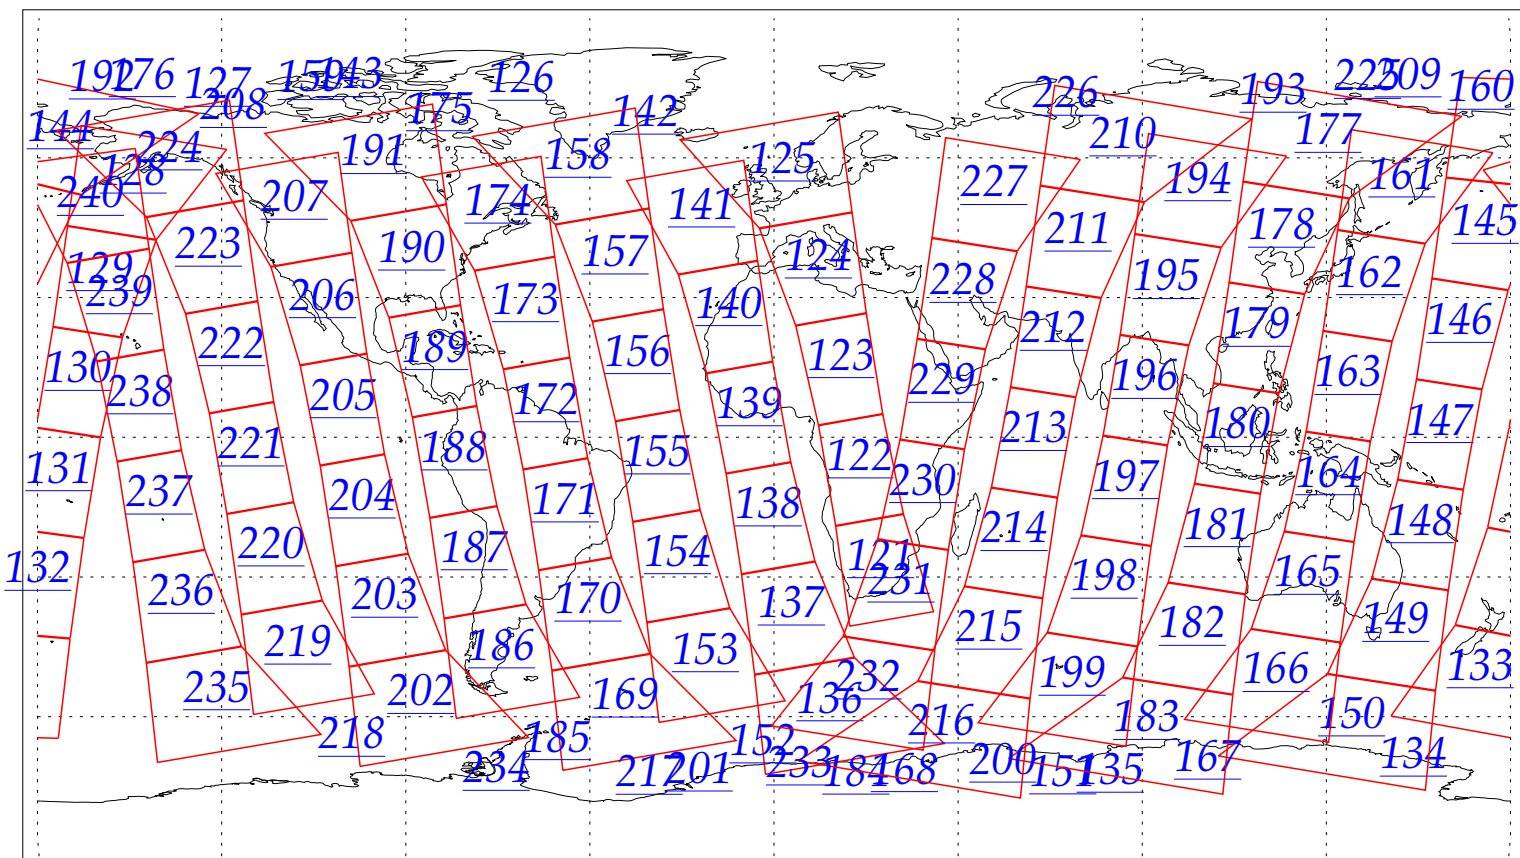

L1B Availability  
AMSU Granules: 240  
HSB Granules: 240  
AIRS Granules: 0

29 Jun 2002  
DoY 180  
Aqua Day 56  
Granules: 1 to 120

Granules: 121 to 240

Legend: AMSU Available, HSB Available, AIRS Available

L1B Availability  
AMSU Granules: 240  
HSB Granules: 240  
AIRS Granules: 0

29 Jun 2002  
DoY 180  
Aqua Day 56

Ascending Granules

Descending Granules

Legend: AMSU Available, HSB Available, AIRS Available

L1B Availability  
 AMSU Granules: 240  
 HSB Granules: 240  
 AIRS Granules: 0

29 Jun 2002  
 DoY 180  
 Aqua Day 56

Northern Hemisphere Granules

Southern Hemisphere Granules

Legend: AMSU Available, HSB Available, **AIRS Available**