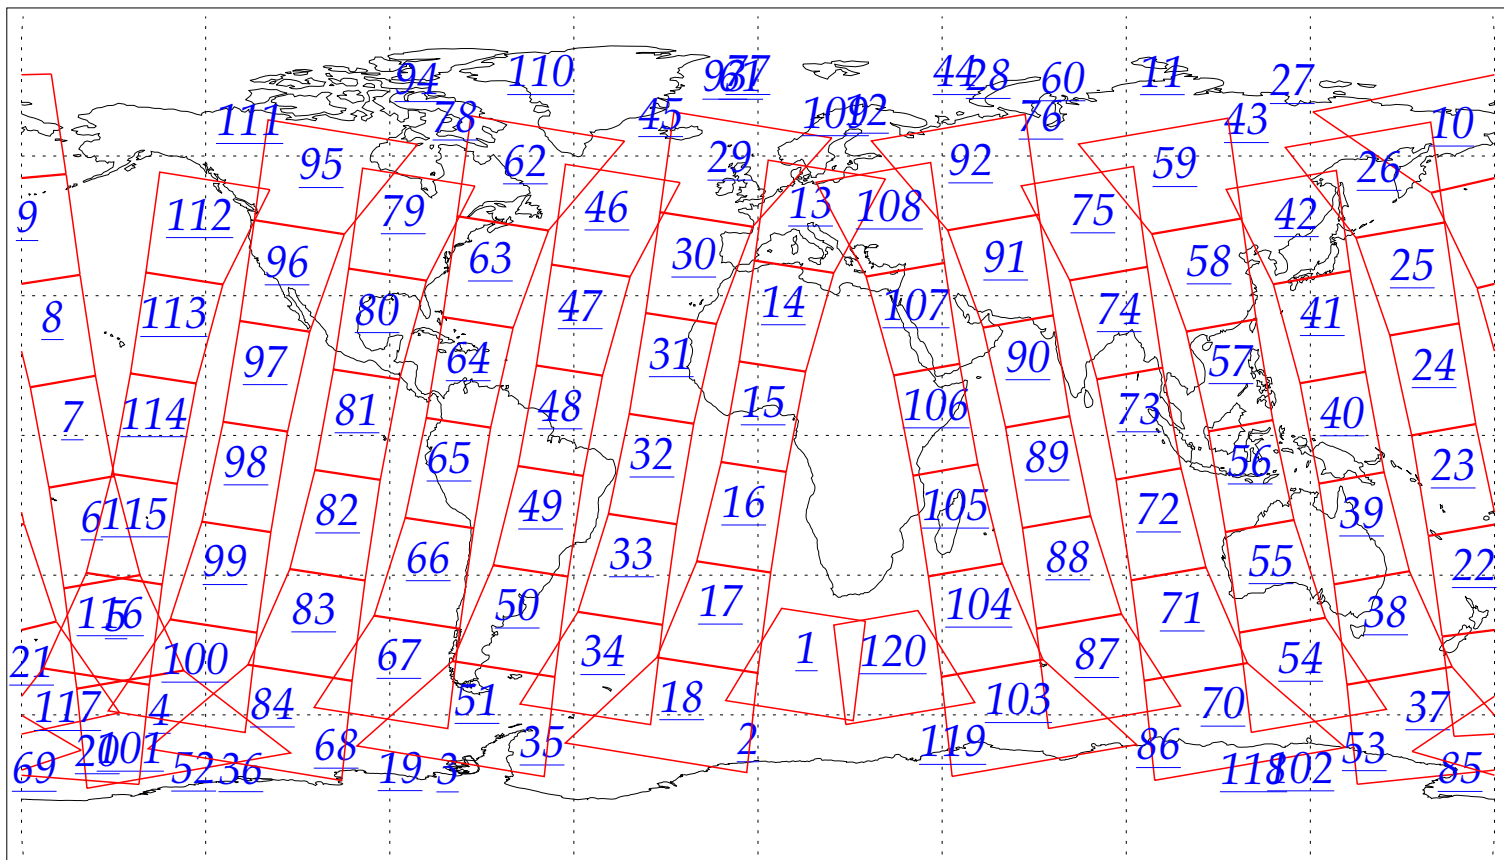

L1B Availability  
AMSU Granules: 240  
HSB Granules: 240  
AIRS Granules: 0

29 Jun 2002  
DoY 180  
Aqua Day 56  
Granules: 1 to 120

Granules: 121 to 240

Legend: AMSU Available, HSB Available, AIRS Available

L1B Availability  
AMSU Granules: 240  
HSB Granules: 240  
AIRS Granules: 0

29 Jun 2002  
DoY 180  
Aqua Day 56

Ascending Granules

Descending Granules

Legend: AMSU Available, HSB Available, AIRS Available

L1B Availability  
 AMSU Granules: 240  
 HSB Granules: 240  
 AIRS Granules: 0

29 Jun 2002  
 DoY 180  
 Aqua Day 56

Northern Hemisphere Granules

Southern Hemisphere Granules

Legend: AMSU Available, HSB Available, **AIRS Available**