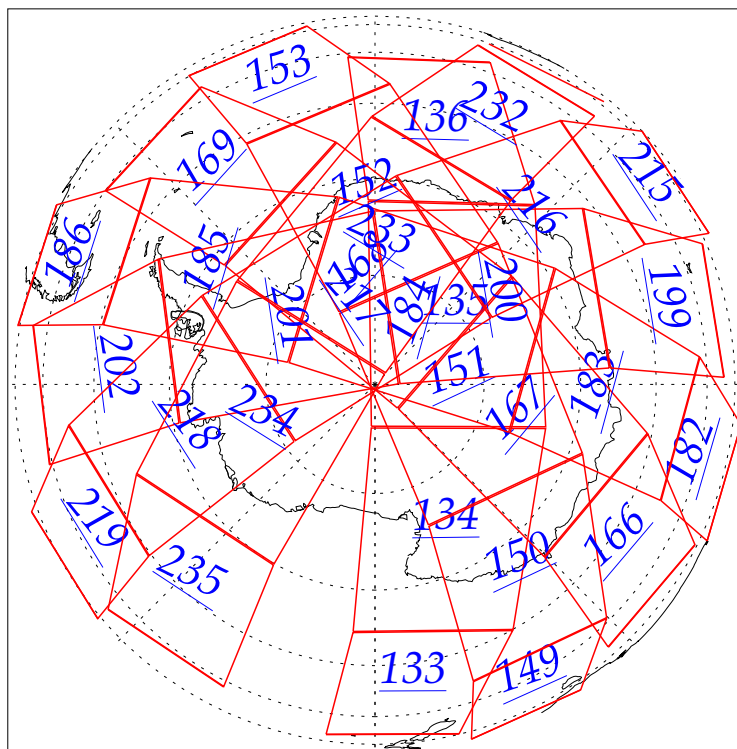

L1B Availability  
AMSU Granules: 240  
HSB Granules: 240  
AIRS Granules: 0

29 Jun 2002  
DoY 180  
Aqua Day 56  
Granules: 1 to 120

Granules: 121 to 240

Legend: AMSU Available, HSB Available, AIRS Available

L1B Availability  
AMSU Granules: 240  
HSB Granules: 240  
AIRS Granules: 0

29 Jun 2002  
DoY 180  
Aqua Day 56

Ascending Granules

Descending Granules

Legend: AMSU Available, HSB Available, AIRS Available

L1B Availability  
 AMSU Granules: 240  
 HSB Granules: 240  
 AIRS Granules: 0

29 Jun 2002  
 DoY 180  
 Aqua Day 56

Northern Hemisphere Granules

Southern Hemisphere Granules

Legend: AMSU Available, HSB Available, **AIRS Available**