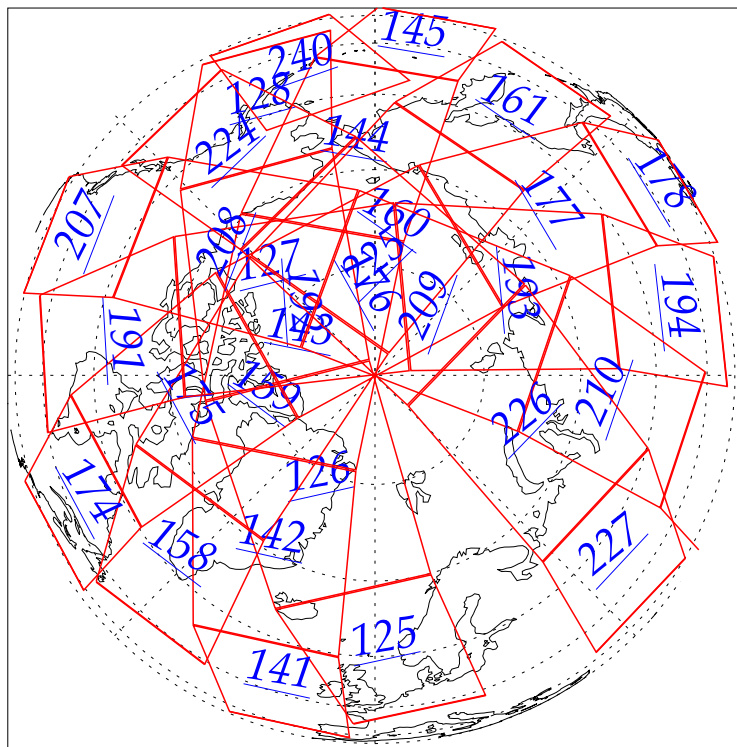

L1B Availability  
AMSU Granules: 240  
HSB Granules: 240  
AIRS Granules: 0

29 Jun 2002  
DoY 180  
Aqua Day 56  
Granules: 1 to 120

Granules: 121 to 240

Legend: AMSU Available, HSB Available, AIRS Available

L1B Availability  
AMSU Granules: 240  
HSB Granules: 240  
AIRS Granules: 0

29 Jun 2002  
DoY 180  
Aqua Day 56

Ascending Granules

Descending Granules

Legend: AMSU Available, HSB Available, AIRS Available

L1B Availability  
 AMSU Granules: 240  
 HSB Granules: 240  
 AIRS Granules: 0

29 Jun 2002  
 DoY 180  
 Aqua Day 56

Northern Hemisphere Granules

Southern Hemisphere Granules

Legend: AMSU Available, HSB Available, **AIRS Available**