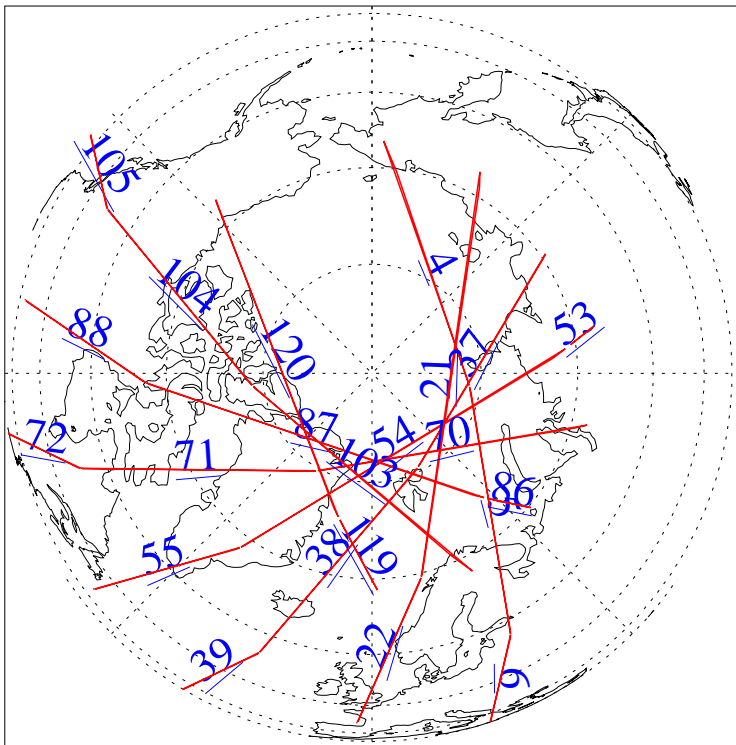

LIB Availability  
AMSU Granules: 104  
HSB Granules: 39  
AIRS Granules: 0

28 Jun 2002  
DoY 179  
Aqua Day 55  
Granules: 1 to 120

Granules: 121 to 240

Legend: AMSU Available, HSB Available, AIRS Available

L1B Availability  
AMSU Granules: 104  
HSB Granules: 39  
AIRS Granules: 0

28 Jun 2002  
DoY 179  
Aqua Day 55

Ascending Granules

Descending Granules

Legend: AMSU Available, HSB Available, AIRS Available

L1B Availability  
 AMSU Granules: 104  
 HSB Granules: 39  
 AIRS Granules: 0

28 Jun 2002  
 DoY 179  
 Aqua Day 55

Northern Hemisphere Granules

Southern Hemisphere Granules

Legend: AMSU Available, HSB Available, AIRS Available