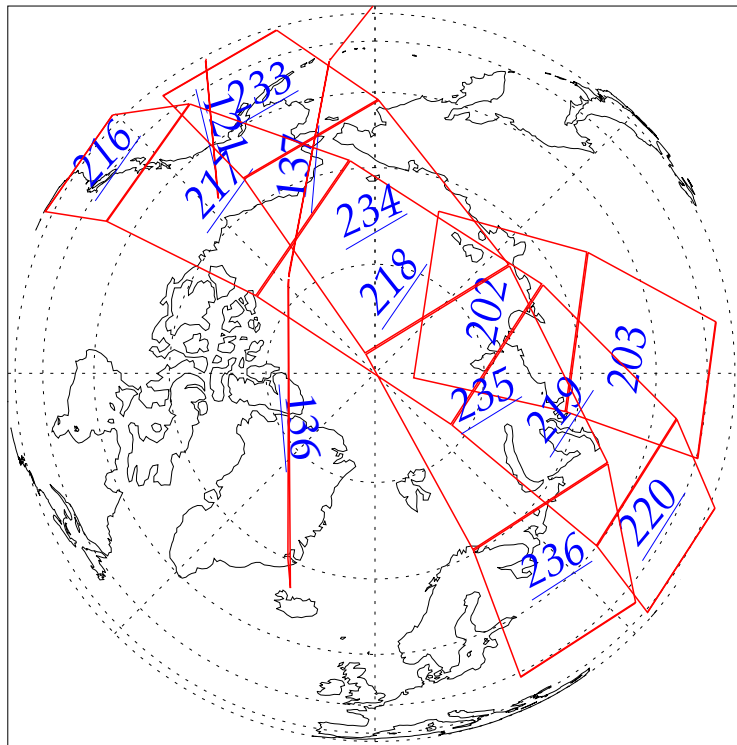

L1B Availability  
AMSU Granules: 104  
HSB Granules: 39  
AIRS Granules: 0

28 Jun 2002  
DoY 179  
Aqua Day 55

Ascending Granules

Descending Granules

Legend: AMSU Available, HSB Available, AIRS Available

L1B Availability  
 AMSU Granules: 104  
 HSB Granules: 39  
 AIRS Granules: 0

28 Jun 2002  
 DoY 179  
 Aqua Day 55

Northern Hemisphere Granules

Southern Hemisphere Granules

Legend: AMSU Available, HSB Available, AIRS Available