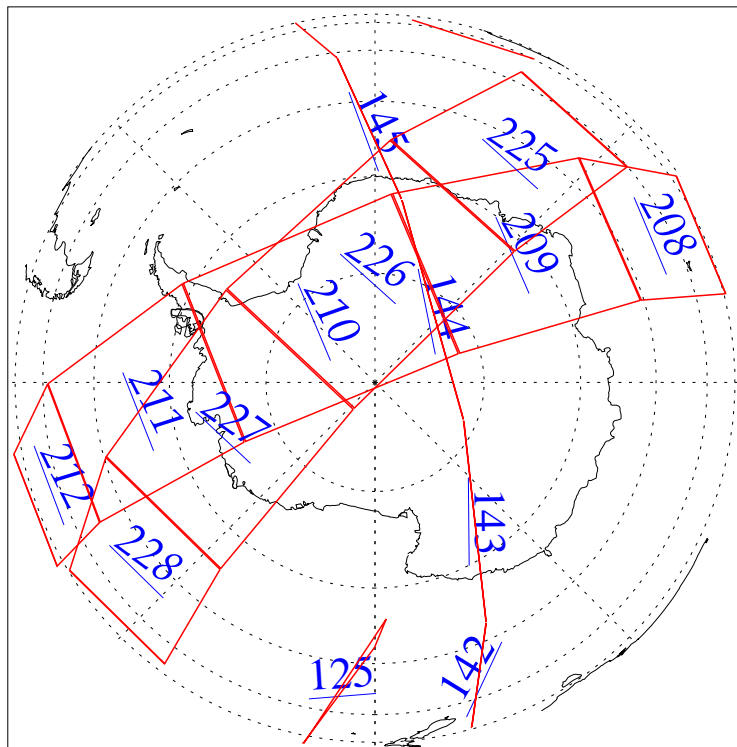

L1B Availability  
AMSU Granules: 104  
HSB Granules: 39  
AIRS Granules: 0

28 Jun 2002  
DoY 179  
Aqua Day 55

Ascending Granules

Descending Granules

Legend: AMSU Available, HSB Available, AIRS Available

L1B Availability  
 AMSU Granules: 104  
 HSB Granules: 39  
 AIRS Granules: 0

28 Jun 2002  
 DoY 179  
 Aqua Day 55

Northern Hemisphere Granules

Southern Hemisphere Granules

Legend: AMSU Available, HSB Available, AIRS Available