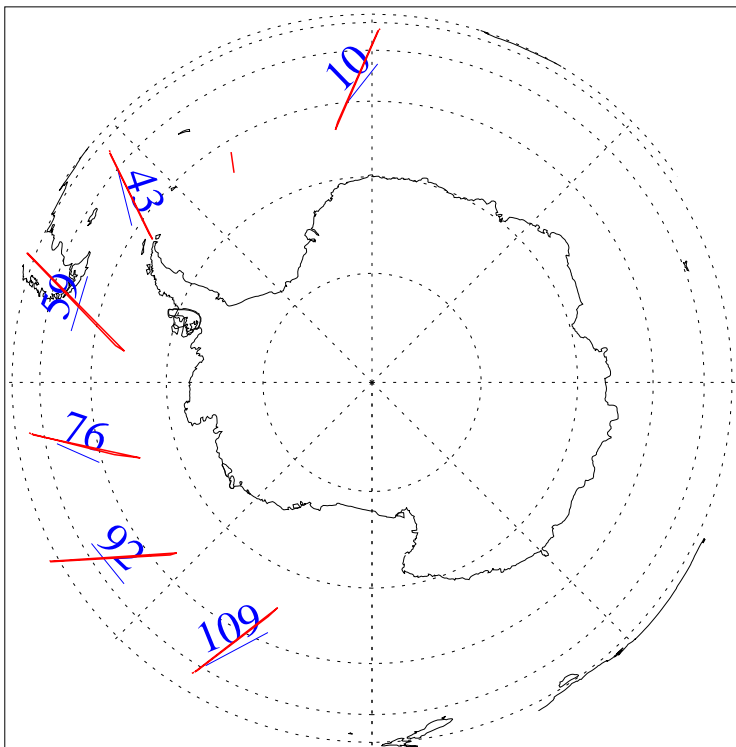

Legend: AMSU Available, HSB Available, AIRS Available