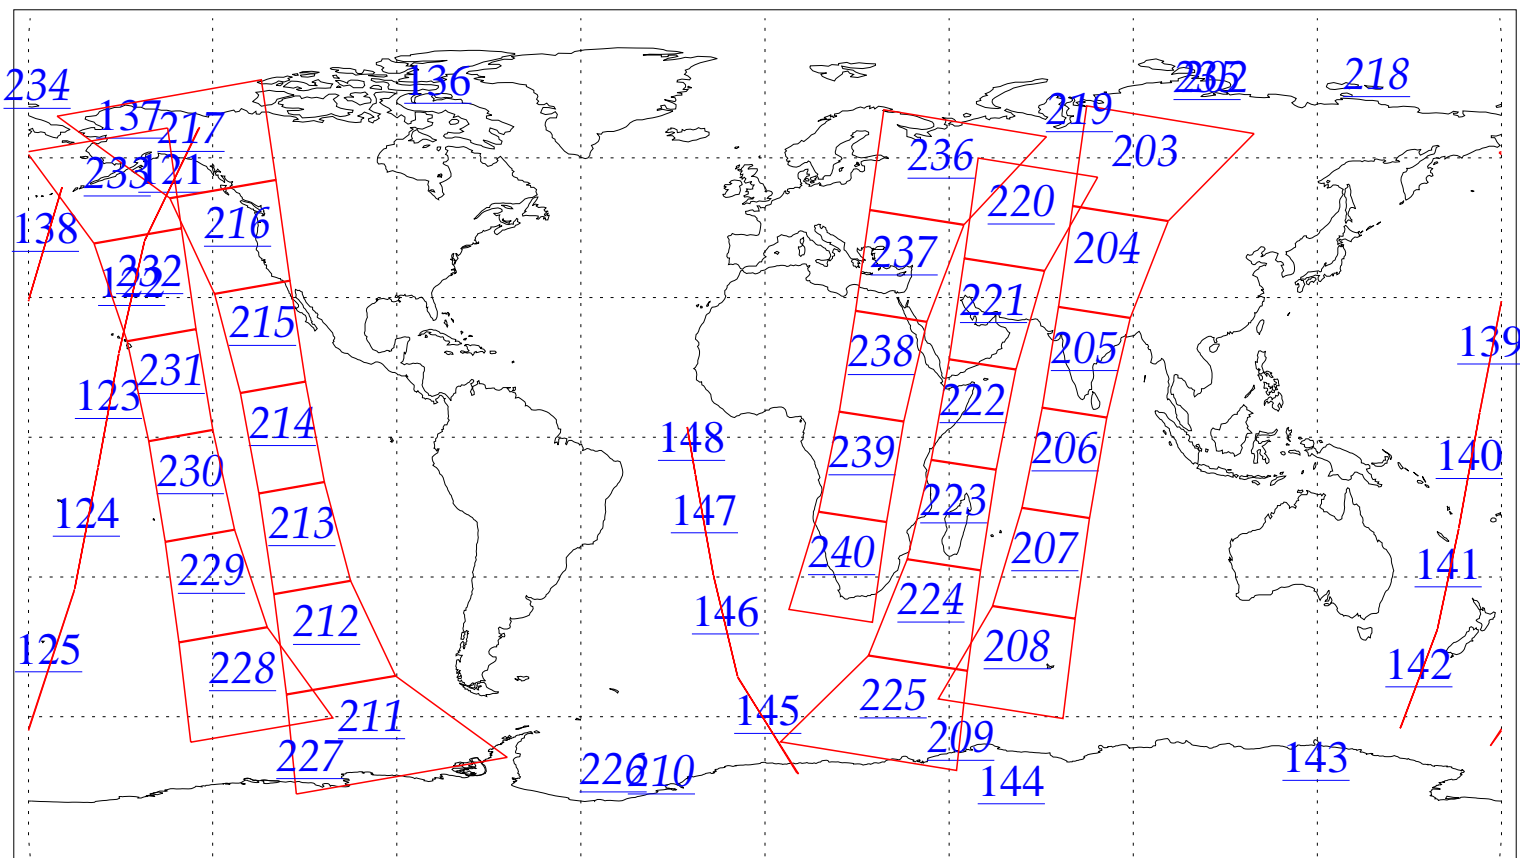

LIB Availability  
AMSU Granules: 104  
HSB Granules: 39  
AIRS Granules: 0

28 Jun 2002  
DoY 179  
Aqua Day 55  
Granules: 1 to 120

Granules: 121 to 240

Legend: AMSU Available, HSB Available, AIRS Available

L1B Availability  
AMSU Granules: 104  
HSB Granules: 39  
AIRS Granules: 0

28 Jun 2002  
DoY 179  
Aqua Day 55

Ascending Granules

Descending Granules

Legend: AMSU Available, HSB Available, AIRS Available

L1B Availability  
 AMSU Granules: 104  
 HSB Granules: 39  
 AIRS Granules: 0

28 Jun 2002  
 DoY 179  
 Aqua Day 55

Northern Hemisphere Granules

Southern Hemisphere Granules

Legend: AMSU Available, HSB Available, AIRS Available