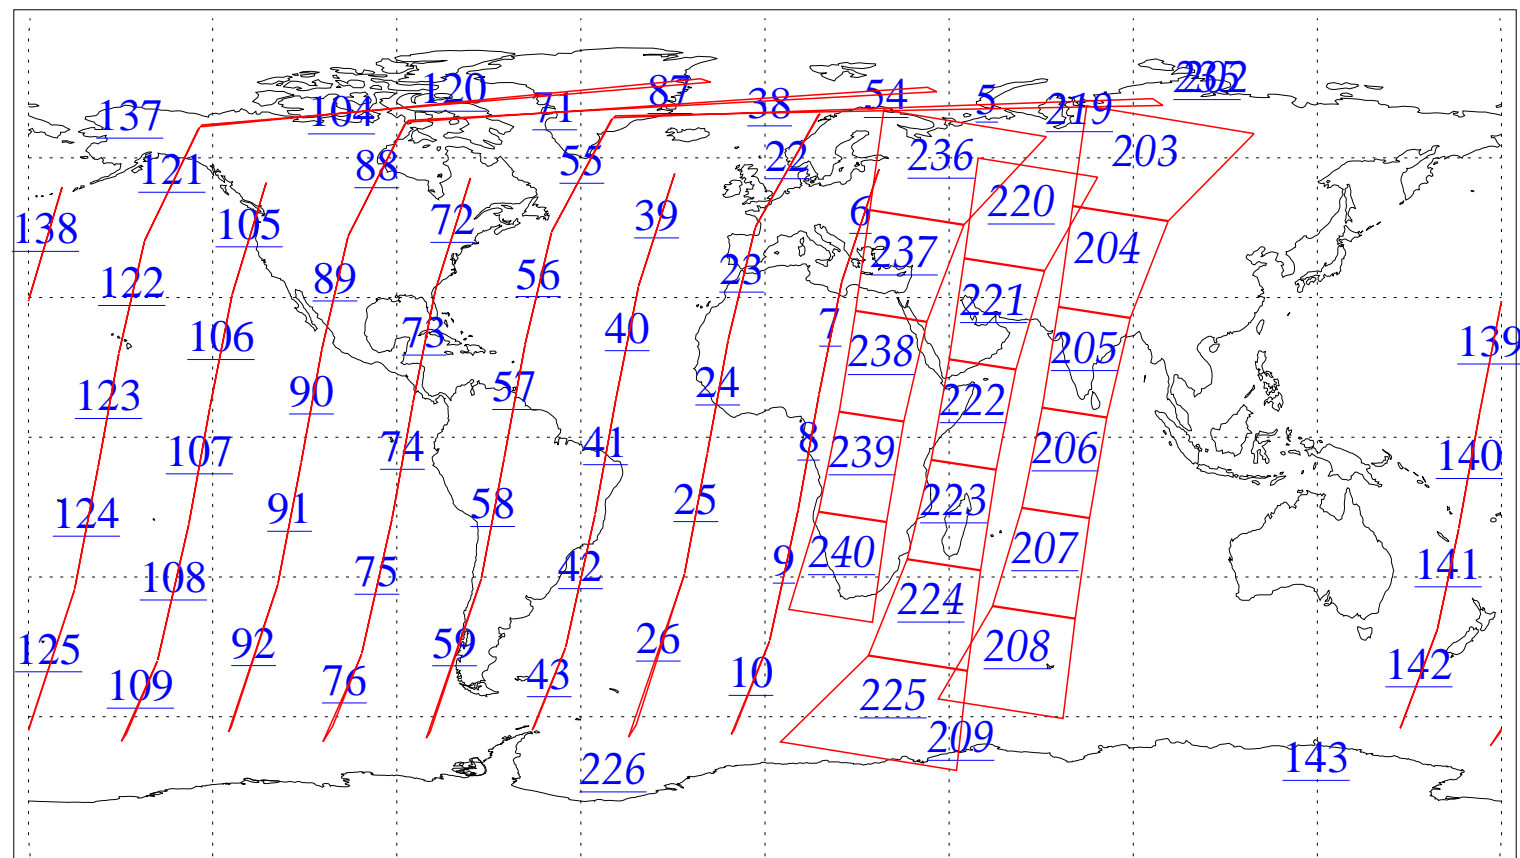

LIB Availability  
AMSU Granules: 104  
HSB Granules: 39  
AIRS Granules: 0

28 Jun 2002  
DoY 179  
Aqua Day 55  
Granules: 1 to 120

Granules: 121 to 240

Legend: AMSU Available, HSB Available, AIRS Available

L1B Availability  
AMSU Granules: 104  
HSB Granules: 39  
AIRS Granules: 0

28 Jun 2002  
DoY 179  
Aqua Day 55

Ascending Granules

Descending Granules

Legend: AMSU Available, HSB Available, AIRS Available