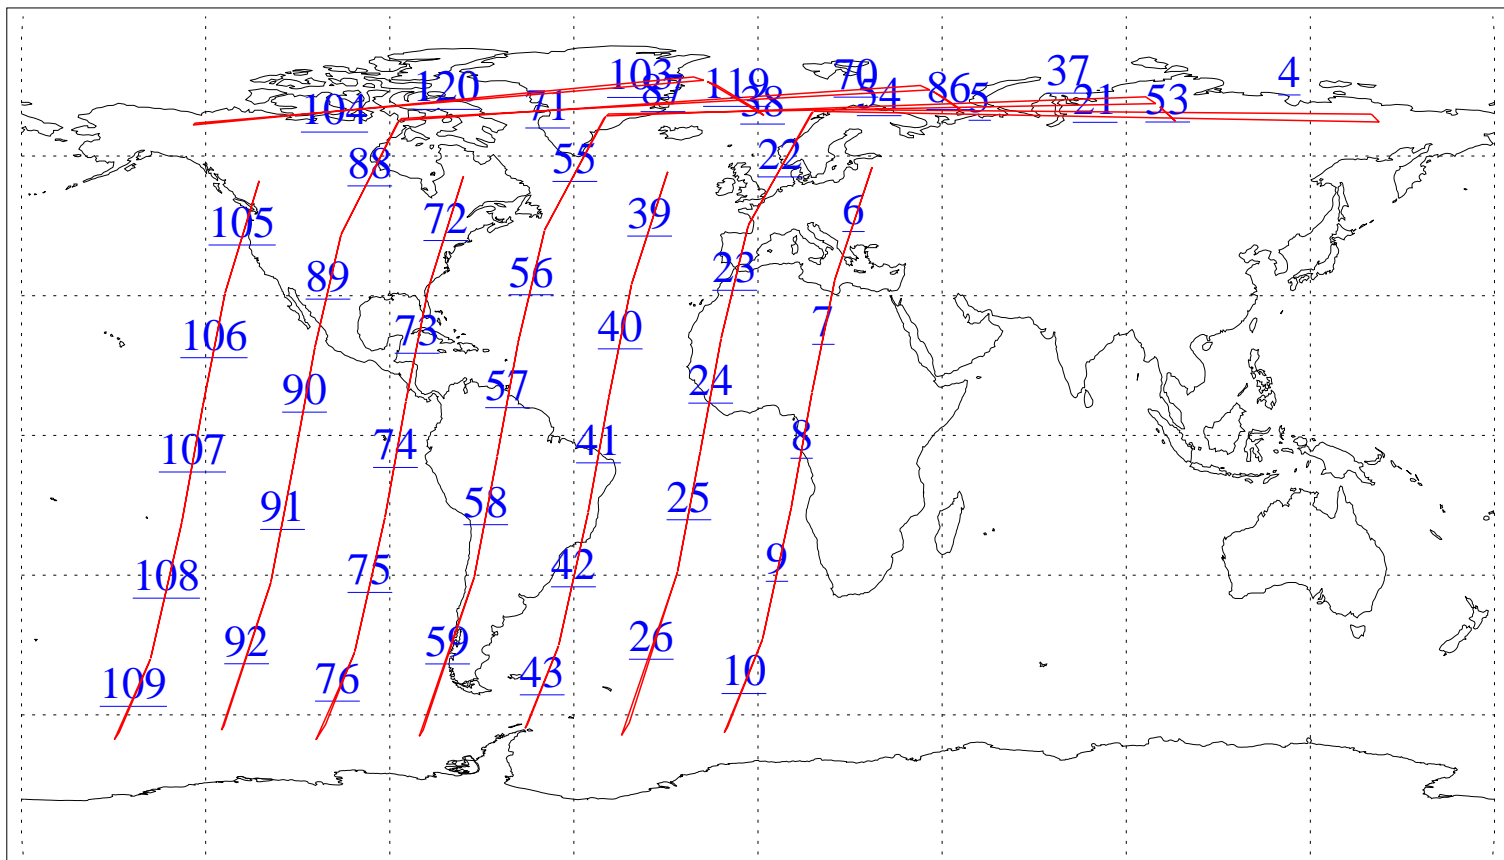

LIB Availability  
AMSU Granules: 104  
HSB Granules: 39  
AIRS Granules: 0

28 Jun 2002  
DoY 179  
Aqua Day 55  
Granules: 1 to 120

Granules: 121 to 240

Legend: AMSU Available, HSB Available, AIRS Available

L1B Availability  
AMSU Granules: 104  
HSB Granules: 39  
AIRS Granules: 0

28 Jun 2002  
DoY 179  
Aqua Day 55

Ascending Granules

Descending Granules

Legend: AMSU Available, HSB Available, AIRS Available