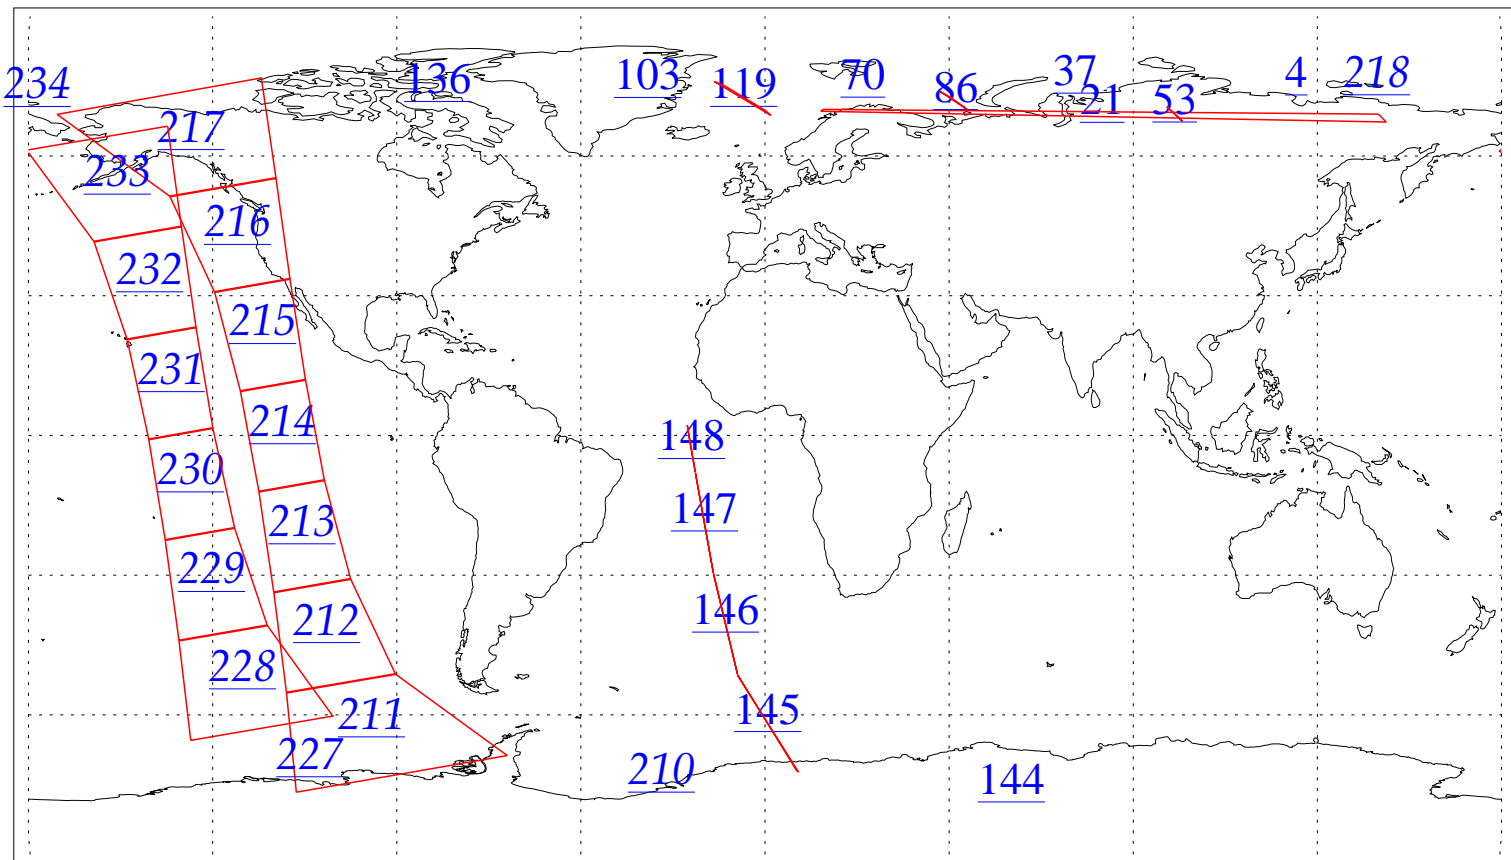

LIB Availability  
AMSU Granules: 104  
HSB Granules: 39  
AIRS Granules: 0

28 Jun 2002  
DoY 179  
Aqua Day 55  
Granules: 1 to 120

Granules: 121 to 240

Legend: AMSU Available, HSB Available, AIRS Available

L1B Availability  
AMSU Granules: 104  
HSB Granules: 39  
AIRS Granules: 0

28 Jun 2002  
DoY 179  
Aqua Day 55

Ascending Granules

Descending Granules

Legend: AMSU Available, HSB Available, AIRS Available