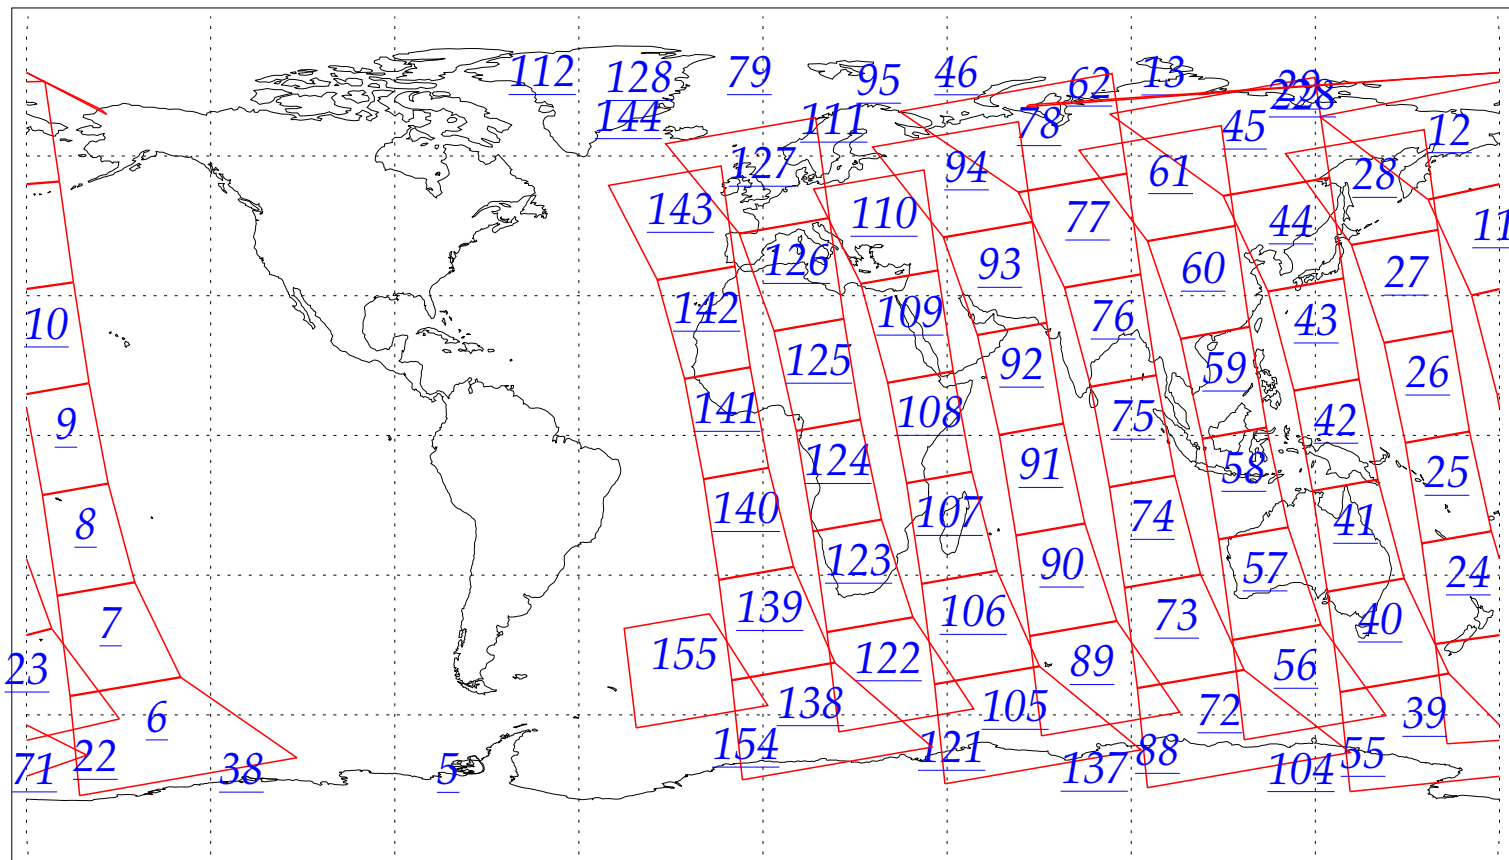

L1B Availability
AMSU Granules: 162
HSB Granules: 155
AIRS Granules: 0

27 Jun 2002
DoY 178
Aqua Day 54
Granules: 1 to 120

Granules: 121 to 240

Legend: AMSU Available, HSB Available, AIRS Available

L1B Availability
AMSU Granules: 162
HSB Granules: 155
AIRS Granules: 0

27 Jun 2002
DoY 178
Aqua Day 54

Ascending Granules

Descending Granules

Legend: AMSU Available, HSB Available, AIRS Available

L1B Availability
 AMSU Granules: 162
 HSB Granules: 155
 AIRS Granules: 0

27 Jun 2002
 DoY 178
 Aqua Day 54

Northern Hemisphere Granules

Southern Hemisphere Granules

Legend: AMSU Available, HSB Available, **AIRS Available**