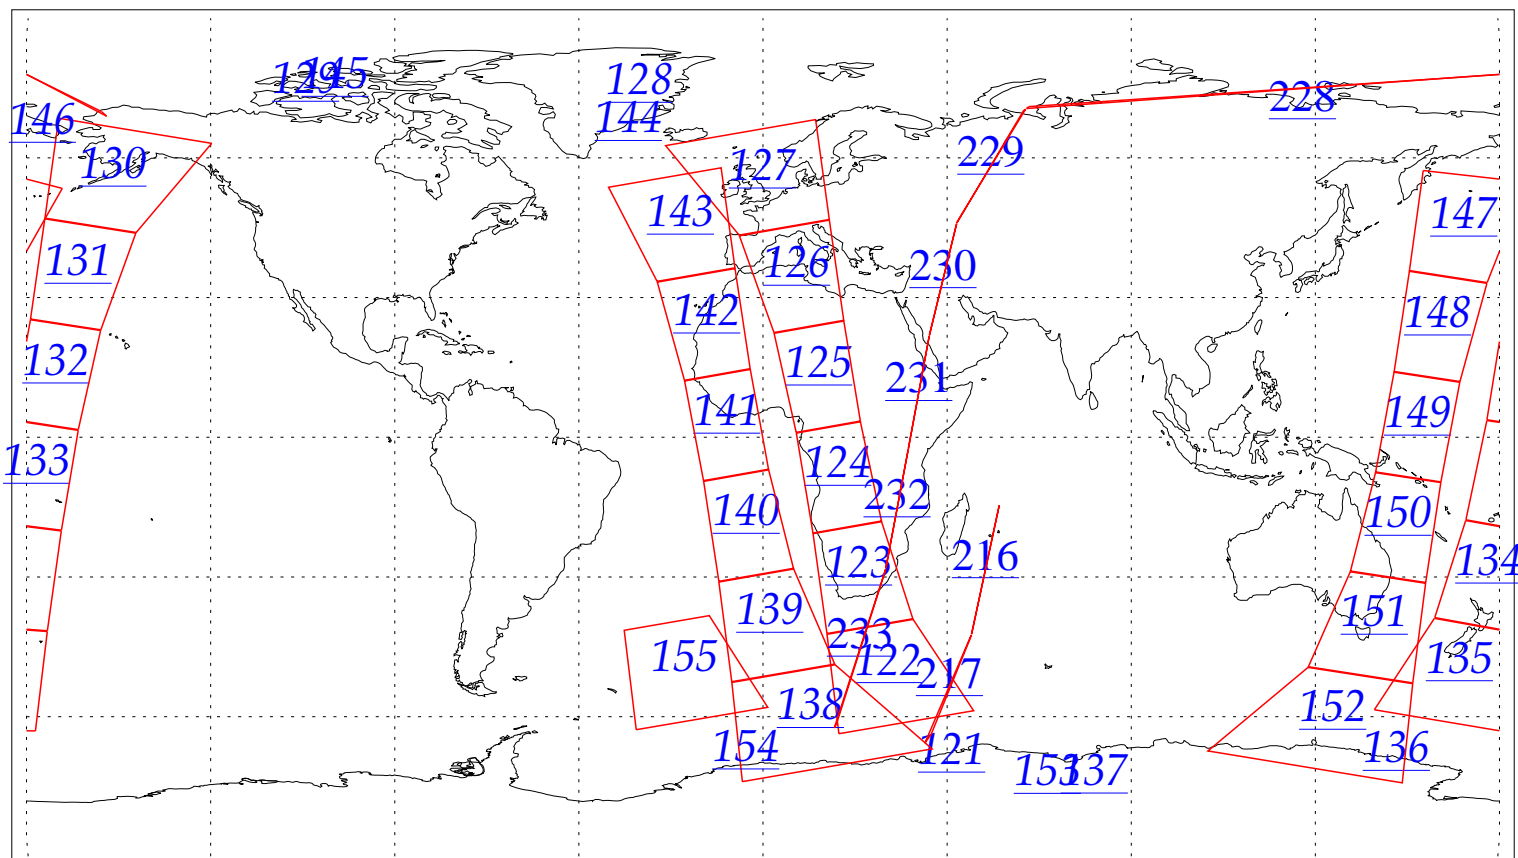

L1B Availability
AMSU Granules: 162
HSB Granules: 155
AIRS Granules: 0

27 Jun 2002
DoY 178
Aqua Day 54
Granules: 1 to 120

Granules: 121 to 240

Legend: AMSU Available, HSB Available, AIRS Available

L1B Availability
AMSU Granules: 162
HSB Granules: 155
AIRS Granules: 0

27 Jun 2002
DoY 178
Aqua Day 54

Ascending Granules

Descending Granules

Legend: AMSU Available, HSB Available, AIRS Available

L1B Availability
 AMSU Granules: 162
 HSB Granules: 155
 AIRS Granules: 0

27 Jun 2002
 DoY 178
 Aqua Day 54

Northern Hemisphere Granules

Southern Hemisphere Granules

Legend: AMSU Available, HSB Available, **AIRS Available**