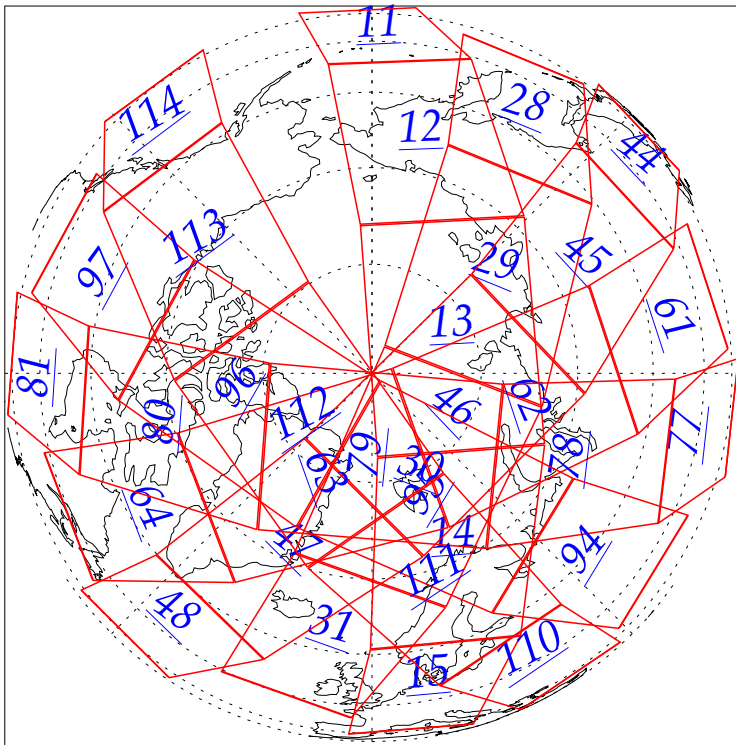

L1B Availability
AMSU Granules: 162
HSB Granules: 155
AIRS Granules: 0

27 Jun 2002
DoY 178
Aqua Day 54
Granules: 1 to 120

Granules: 121 to 240

Legend: AMSU Available, HSB Available, AIRS Available

L1B Availability
AMSU Granules: 162
HSB Granules: 155
AIRS Granules: 0

27 Jun 2002
DoY 178
Aqua Day 54

Ascending Granules

Descending Granules

Legend: AMSU Available, HSB Available, AIRS Available

L1B Availability
 AMSU Granules: 162
 HSB Granules: 155
 AIRS Granules: 0

27 Jun 2002
 DoY 178
 Aqua Day 54

Northern Hemisphere Granules

Southern Hemisphere Granules

Legend: AMSU Available, HSB Available, **AIRS Available**