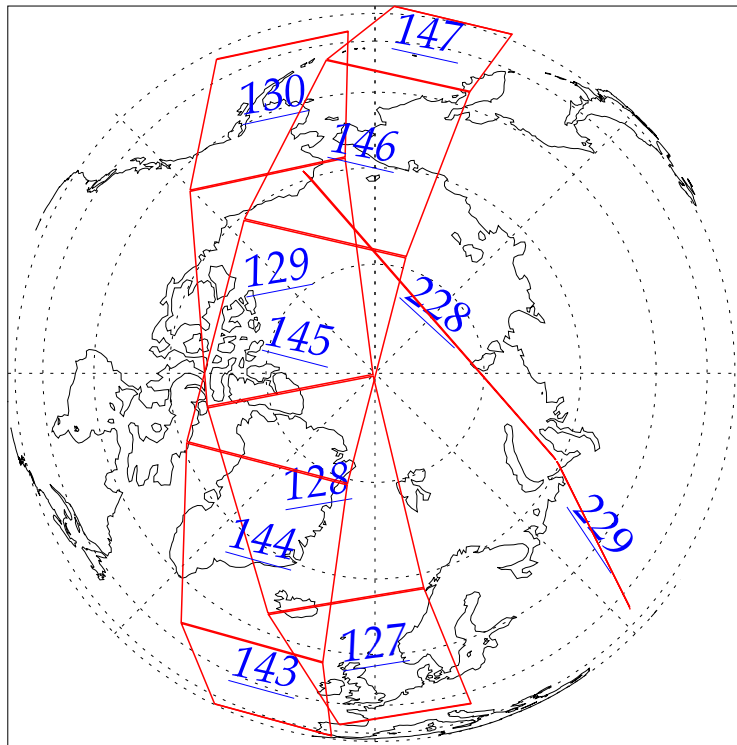

27 Jun 2002
DoY 178
Aqua Day 54

Ascending Granules

Descending Granules

Legend: AMSU Available, HSB Available, AIRS Available

L1B Availability
 AMSU Granules: 162
 HSB Granules: 155
 AIRS Granules: 0

27 Jun 2002
 DoY 178
 Aqua Day 54

Northern Hemisphere Granules

Southern Hemisphere Granules

Legend: AMSU Available, HSB Available, **AIRS Available**