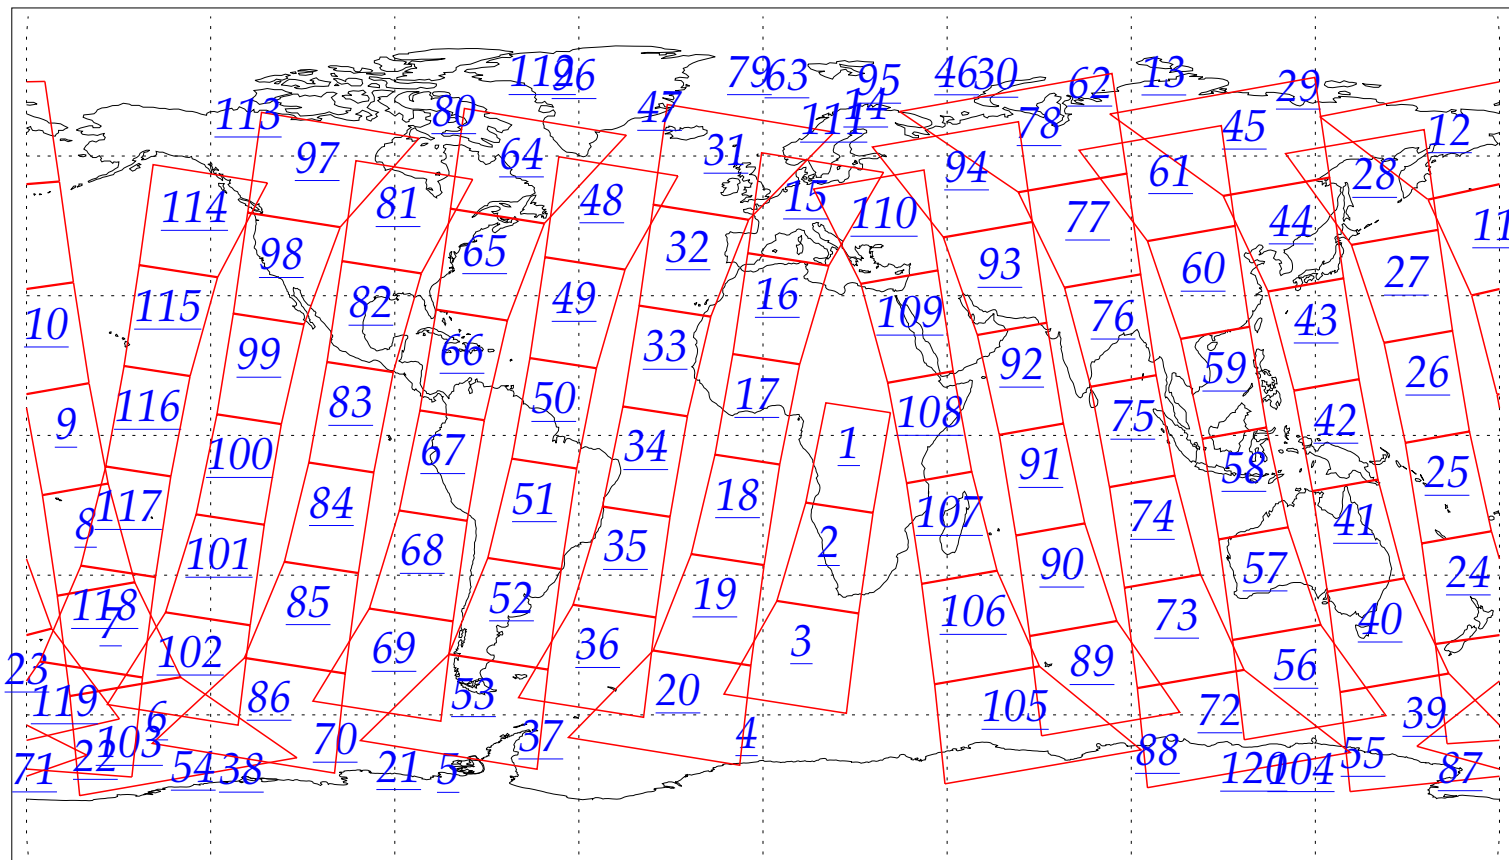

L1B Availability
AMSU Granules: 162
HSB Granules: 155
AIRS Granules: 0

27 Jun 2002
DoY 178
Aqua Day 54
Granules: 1 to 120

Granules: 121 to 240

Legend: AMSU Available, HSB Available, AIRS Available

L1B Availability
AMSU Granules: 162
HSB Granules: 155
AIRS Granules: 0

27 Jun 2002
DoY 178
Aqua Day 54

Ascending Granules

Descending Granules

Legend: AMSU Available, HSB Available, AIRS Available

L1B Availability
 AMSU Granules: 162
 HSB Granules: 155
 AIRS Granules: 0

27 Jun 2002
 DoY 178
 Aqua Day 54

Northern Hemisphere Granules

Southern Hemisphere Granules

Legend: AMSU Available, HSB Available, **AIRS Available**