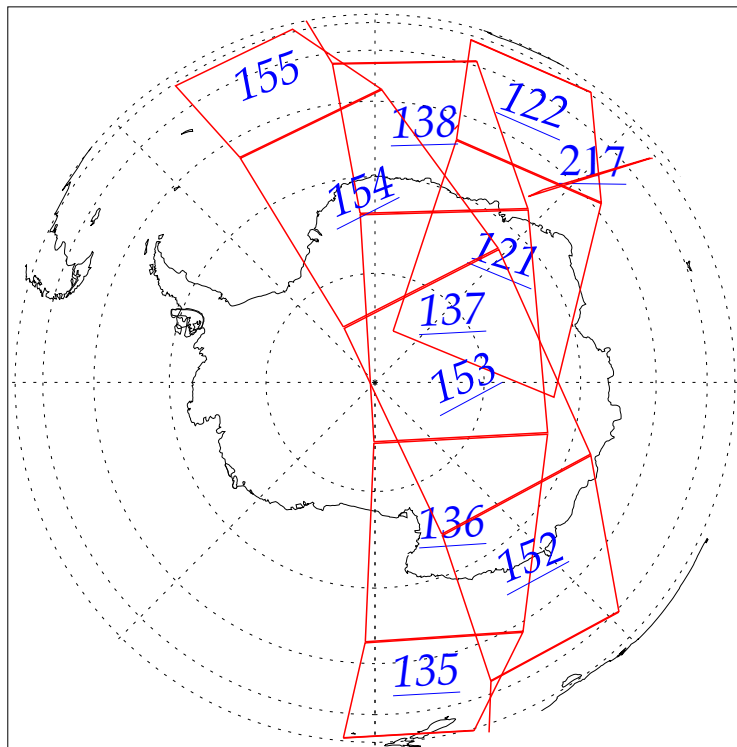

L1B Availability
AMSU Granules: 162
HSB Granules: 155
AIRS Granules: 0

27 Jun 2002
DoY 178
Aqua Day 54
Granules: 1 to 120

Granules: 121 to 240

Legend: AMSU Available, HSB Available, AIRS Available

L1B Availability
AMSU Granules: 162
HSB Granules: 155
AIRS Granules: 0

27 Jun 2002
DoY 178
Aqua Day 54

Ascending Granules

Descending Granules

Legend: AMSU Available, HSB Available, AIRS Available

L1B Availability
 AMSU Granules: 162
 HSB Granules: 155
 AIRS Granules: 0

27 Jun 2002
 DoY 178
 Aqua Day 54

Northern Hemisphere Granules

Southern Hemisphere Granules

Legend: AMSU Available, HSB Available, **AIRS Available**