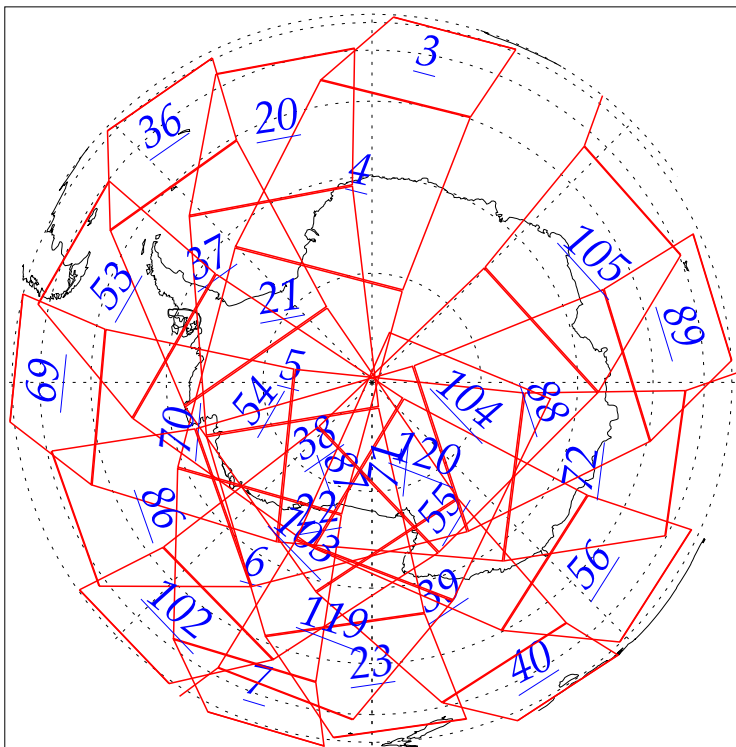

L1B Availability
AMSU Granules: 162
HSB Granules: 155
AIRS Granules: 0

27 Jun 2002
DoY 178
Aqua Day 54
Granules: 1 to 120

Granules: 121 to 240

Legend: AMSU Available, HSB Available, AIRS Available

L1B Availability
AMSU Granules: 162
HSB Granules: 155
AIRS Granules: 0

27 Jun 2002
DoY 178
Aqua Day 54

Ascending Granules

Descending Granules

Legend: AMSU Available, HSB Available, AIRS Available

L1B Availability
 AMSU Granules: 162
 HSB Granules: 155
 AIRS Granules: 0

27 Jun 2002
 DoY 178
 Aqua Day 54

Northern Hemisphere Granules

Southern Hemisphere Granules

Legend: AMSU Available, HSB Available, **AIRS Available**