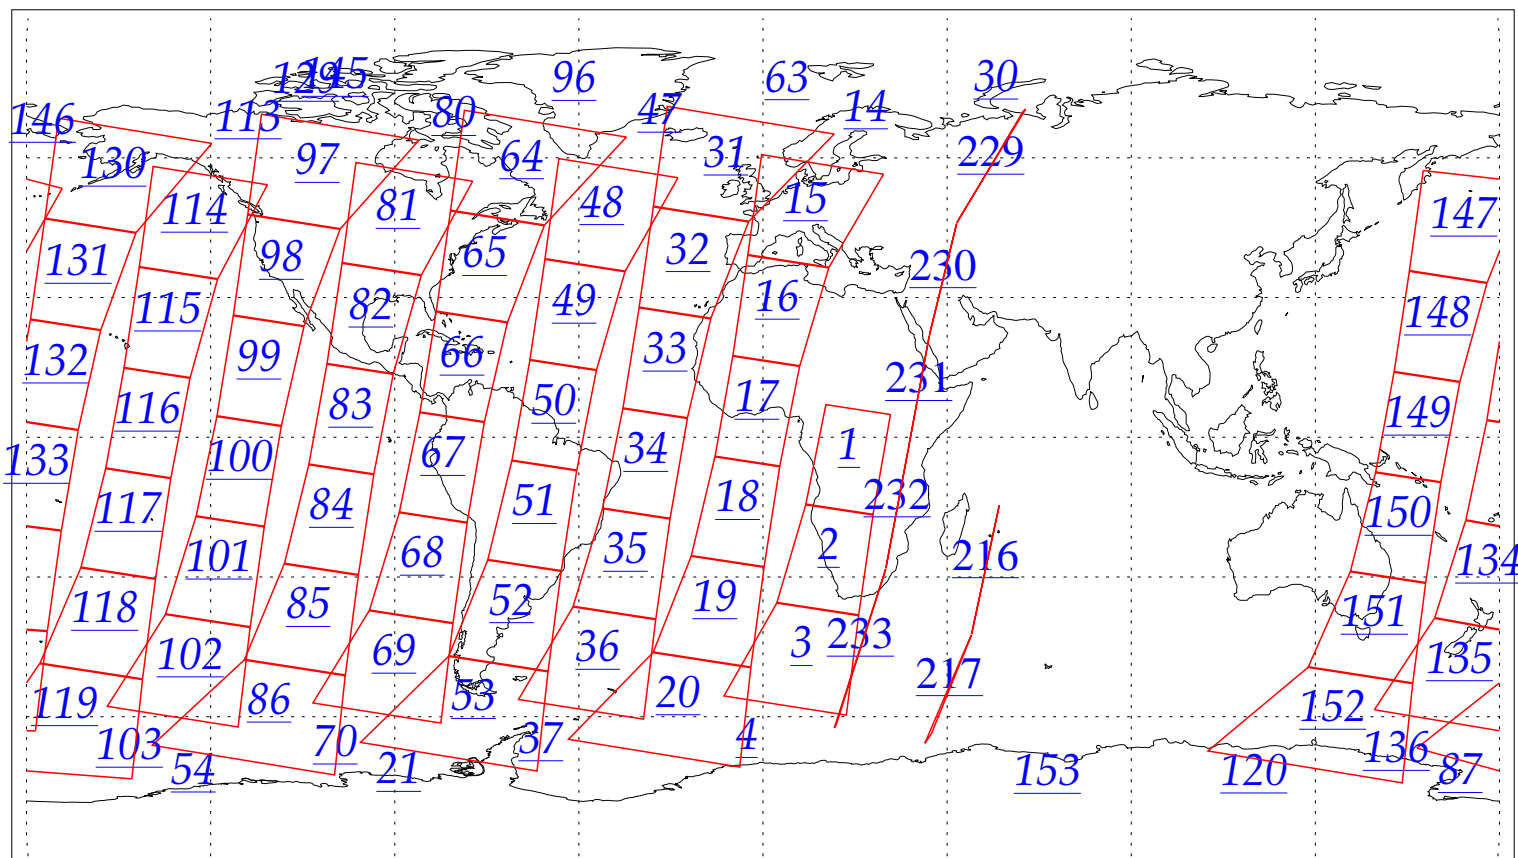

L1B Availability
AMSU Granules: 162
HSB Granules: 155
AIRS Granules: 0

27 Jun 2002
DoY 178
Aqua Day 54
Granules: 1 to 120

Granules: 121 to 240

Legend: AMSU Available, HSB Available, AIRS Available

L1B Availability
AMSU Granules: 162
HSB Granules: 155
AIRS Granules: 0

27 Jun 2002
DoY 178
Aqua Day 54

Ascending Granules

Descending Granules

Legend: AMSU Available, HSB Available, AIRS Available

L1B Availability
 AMSU Granules: 162
 HSB Granules: 155
 AIRS Granules: 0

27 Jun 2002
 DoY 178
 Aqua Day 54

Northern Hemisphere Granules

Southern Hemisphere Granules

Legend: AMSU Available, HSB Available, **AIRS Available**