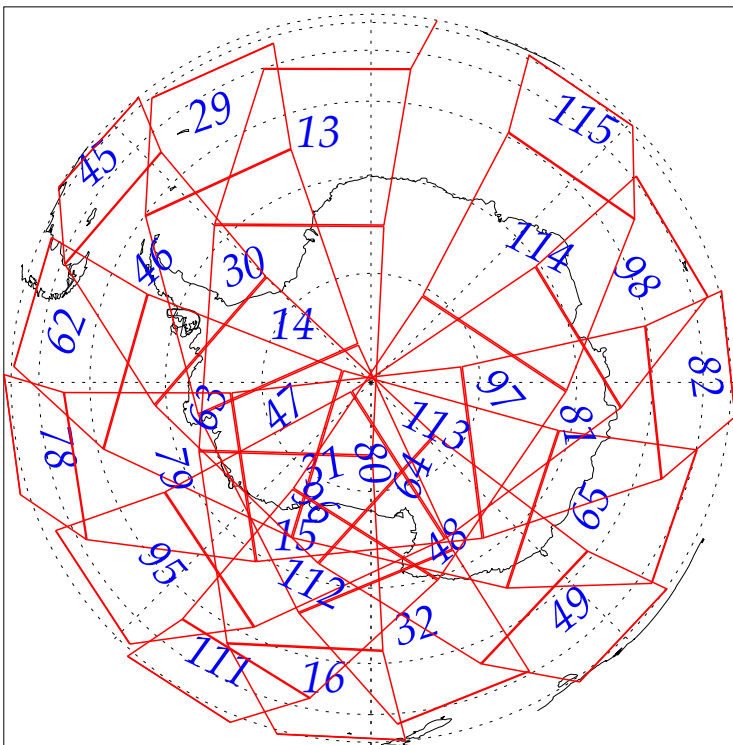

L1B Availability
AMSU Granules: 116
HSB Granules: 240
AIRS Granules: 0

26 Jun 2002
DoY 177
Aqua Day 53
Granules: 1 to 120

Granules: 121 to 240

Legend: AMSU Available, HSB Available, AIRS Available

L1B Availability
AMSU Granules: 116
HSB Granules: 240
AIRS Granules: 0

26 Jun 2002
DoY 177
Aqua Day 53

Ascending Granules

Descending Granules

Legend: AMSU Available, HSB Available, AIRS Available

L1B Availability
 AMSU Granules: 116
 HSB Granules: 240
 AIRS Granules: 0

26 Jun 2002
 DoY 177
 Aqua Day 53

Northern Hemisphere Granules

Southern Hemisphere Granules

Legend: AMSU Available, HSB Available, **AIRS Available**