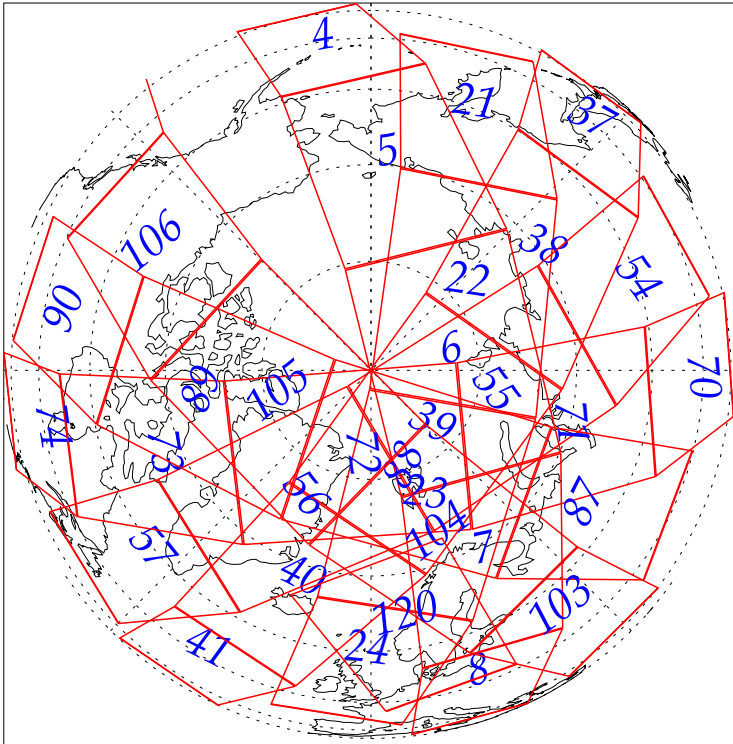

L1B Availability
AMSU Granules: 116
HSB Granules: 240
AIRS Granules: 0

26 Jun 2002
DoY 177
Aqua Day 53
Granules: 1 to 120

Granules: 121 to 240

Legend: AMSU Available, HSB Available, AIRS Available

L1B Availability
AMSU Granules: 116
HSB Granules: 240
AIRS Granules: 0

26 Jun 2002
DoY 177
Aqua Day 53

Ascending Granules

Descending Granules

Legend: AMSU Available, HSB Available, AIRS Available

L1B Availability
 AMSU Granules: 116
 HSB Granules: 240
 AIRS Granules: 0

26 Jun 2002
 DoY 177
 Aqua Day 53

Northern Hemisphere Granules

Southern Hemisphere Granules

Legend: AMSU Available, HSB Available, **AIRS Available**