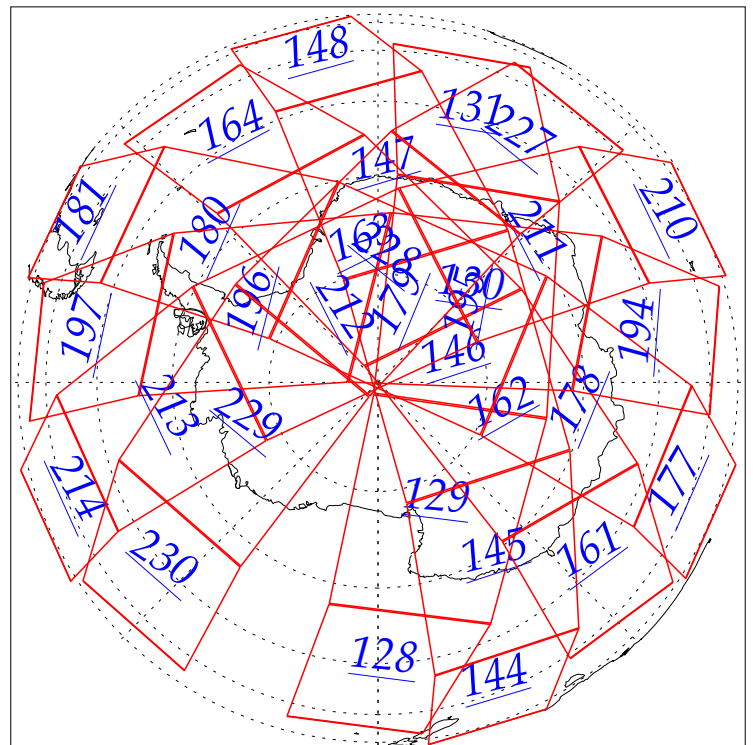

L1B Availability
AMSU Granules: 116
HSB Granules: 240
AIRS Granules: 0

26 Jun 2002
DoY 177
Aqua Day 53
Granules: 1 to 120

Granules: 121 to 240

Legend: AMSU Available, HSB Available, AIRS Available

L1B Availability
AMSU Granules: 116
HSB Granules: 240
AIRS Granules: 0

26 Jun 2002
DoY 177
Aqua Day 53

Ascending Granules

Descending Granules

Legend: AMSU Available, HSB Available, AIRS Available

L1B Availability
 AMSU Granules: 116
 HSB Granules: 240
 AIRS Granules: 0

26 Jun 2002
 DoY 177
 Aqua Day 53

Northern Hemisphere Granules

Southern Hemisphere Granules

Legend: AMSU Available, HSB Available, **AIRS Available**