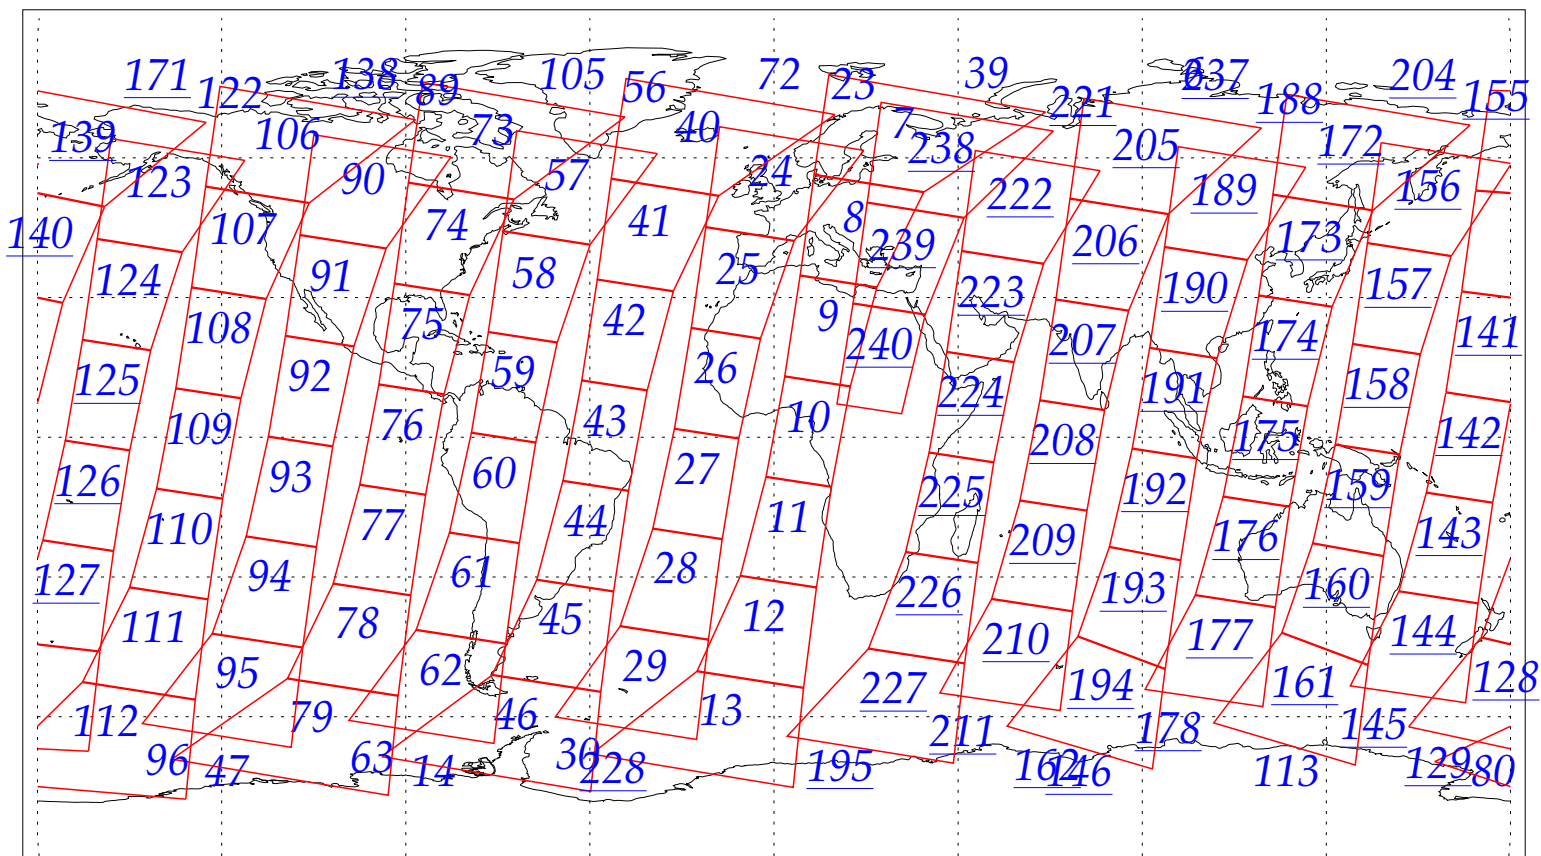

L1B Availability
AMSU Granules: 116
HSB Granules: 240
AIRS Granules: 0

26 Jun 2002
DoY 177
Aqua Day 53
Granules: 1 to 120

Granules: 121 to 240

Legend: AMSU Available, HSB Available, AIRS Available

L1B Availability
AMSU Granules: 116
HSB Granules: 240
AIRS Granules: 0

26 Jun 2002
DoY 177
Aqua Day 53

Ascending Granules

Descending Granules

Legend: AMSU Available, HSB Available, AIRS Available

L1B Availability
 AMSU Granules: 116
 HSB Granules: 240
 AIRS Granules: 0

26 Jun 2002
 DoY 177
 Aqua Day 53

Northern Hemisphere Granules

Southern Hemisphere Granules

Legend: AMSU Available, HSB Available, **AIRS Available**