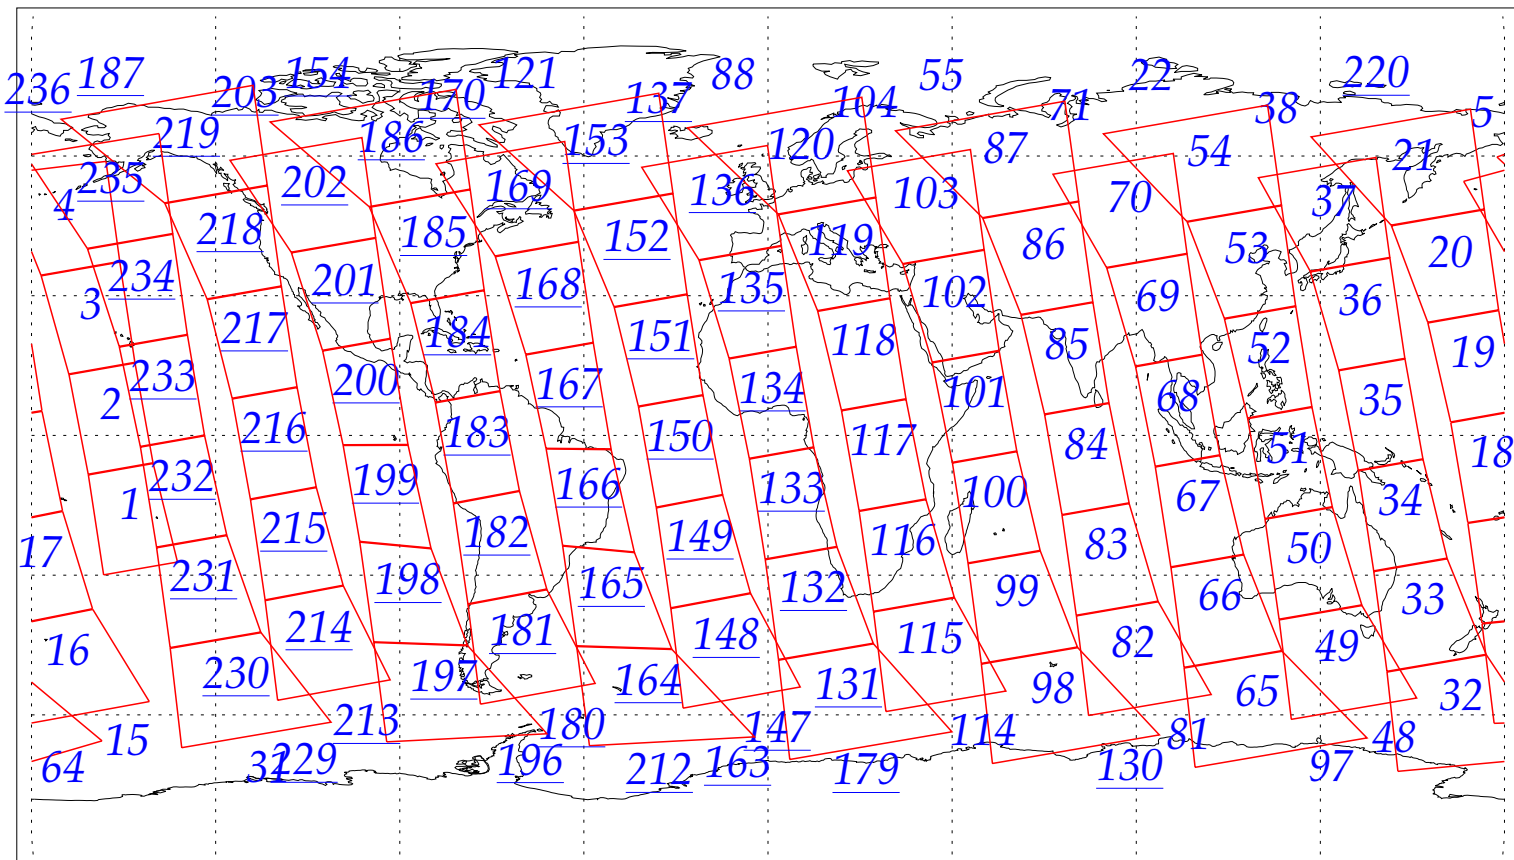

L1B Availability
AMSU Granules: 116
HSB Granules: 240
AIRS Granules: 0

26 Jun 2002
DoY 177
Aqua Day 53
Granules: 1 to 120

Granules: 121 to 240

Legend: AMSU Available, HSB Available, AIRS Available

L1B Availability
AMSU Granules: 116
HSB Granules: 240
AIRS Granules: 0

26 Jun 2002
DoY 177
Aqua Day 53

Ascending Granules

Descending Granules

Legend: AMSU Available, HSB Available, AIRS Available

L1B Availability
 AMSU Granules: 116
 HSB Granules: 240
 AIRS Granules: 0

26 Jun 2002
 DoY 177
 Aqua Day 53

Northern Hemisphere Granules

Southern Hemisphere Granules

Legend: AMSU Available, HSB Available, **AIRS Available**