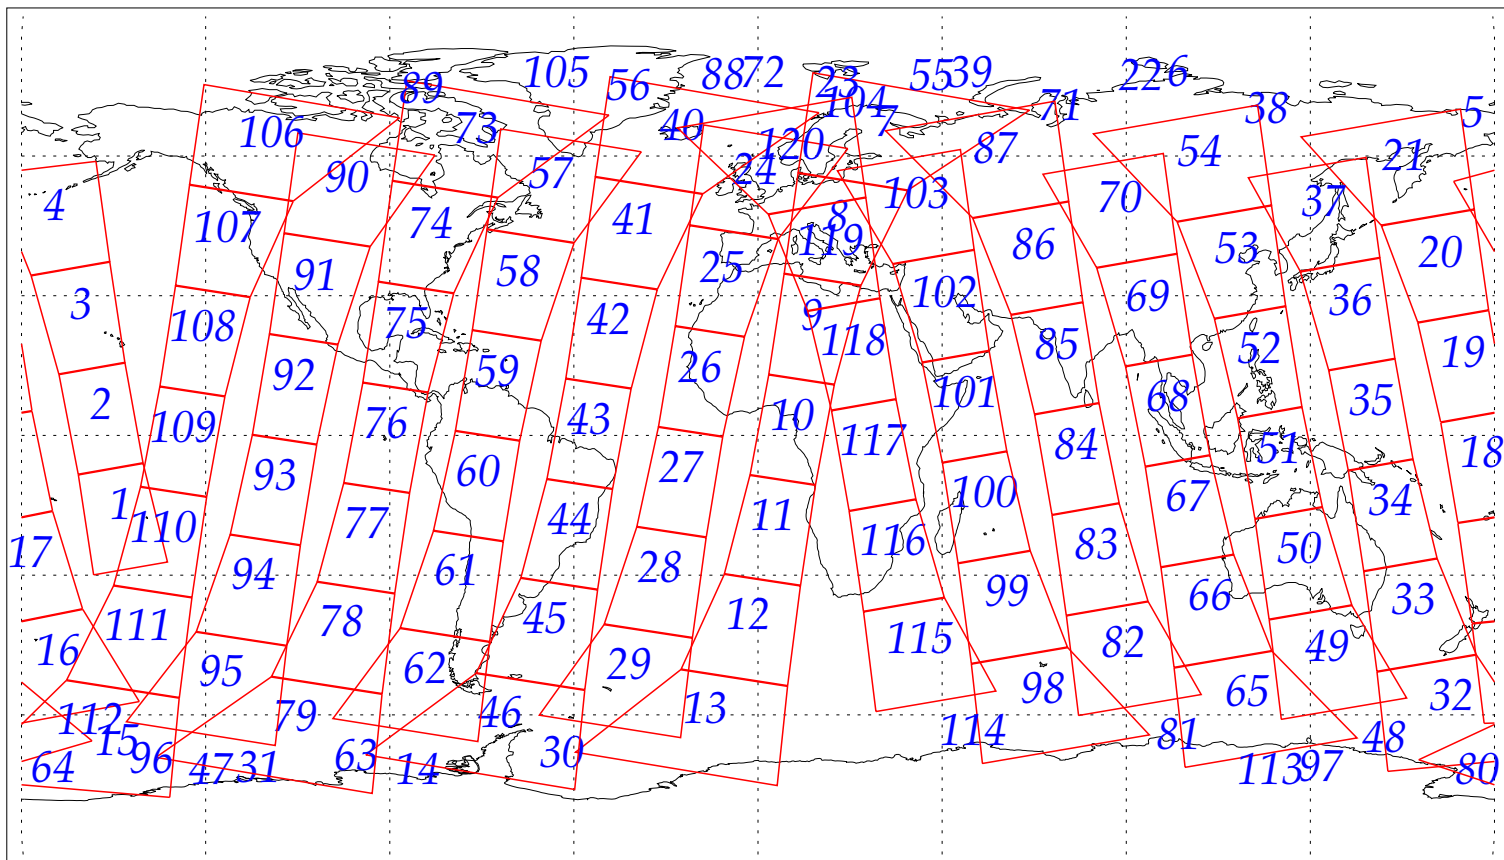

L1B Availability
AMSU Granules: 116
HSB Granules: 240
AIRS Granules: 0

26 Jun 2002
DoY 177
Aqua Day 53
Granules: 1 to 120

Granules: 121 to 240

Legend: AMSU Available, HSB Available, AIRS Available

L1B Availability
AMSU Granules: 116
HSB Granules: 240
AIRS Granules: 0

26 Jun 2002
DoY 177
Aqua Day 53

Ascending Granules

Descending Granules

Legend: AMSU Available, HSB Available, AIRS Available

L1B Availability
 AMSU Granules: 116
 HSB Granules: 240
 AIRS Granules: 0

26 Jun 2002
 DoY 177
 Aqua Day 53

Northern Hemisphere Granules

Southern Hemisphere Granules

Legend: AMSU Available, HSB Available, **AIRS Available**