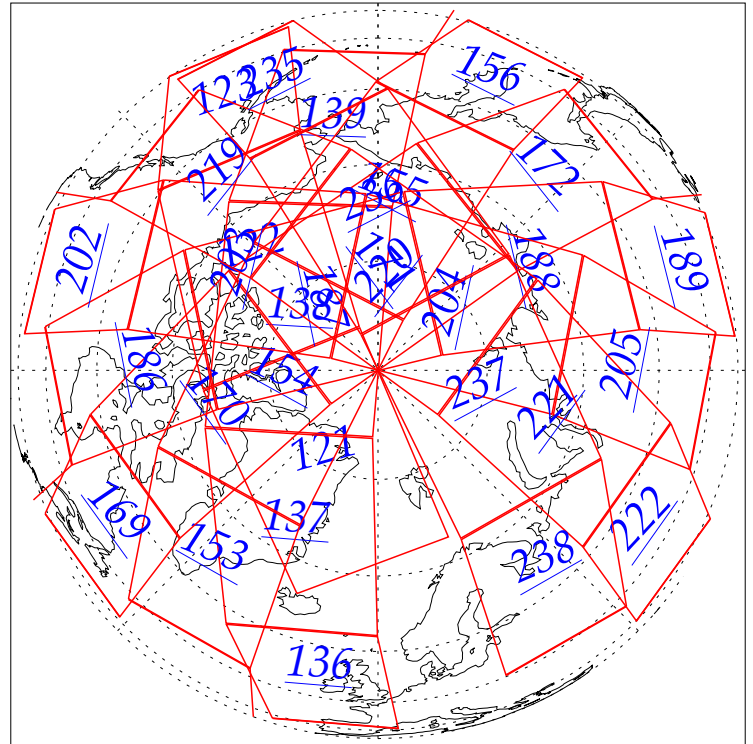

26 Jun 2002
DoY 177
Aqua Day 53

Ascending Granules

Descending Granules

Legend: AMSU Available, HSB Available, AIRS Available

L1B Availability
 AMSU Granules: 116
 HSB Granules: 240
 AIRS Granules: 0

26 Jun 2002
 DoY 177
 Aqua Day 53

Northern Hemisphere Granules

Southern Hemisphere Granules

Legend: AMSU Available, HSB Available, **AIRS Available**