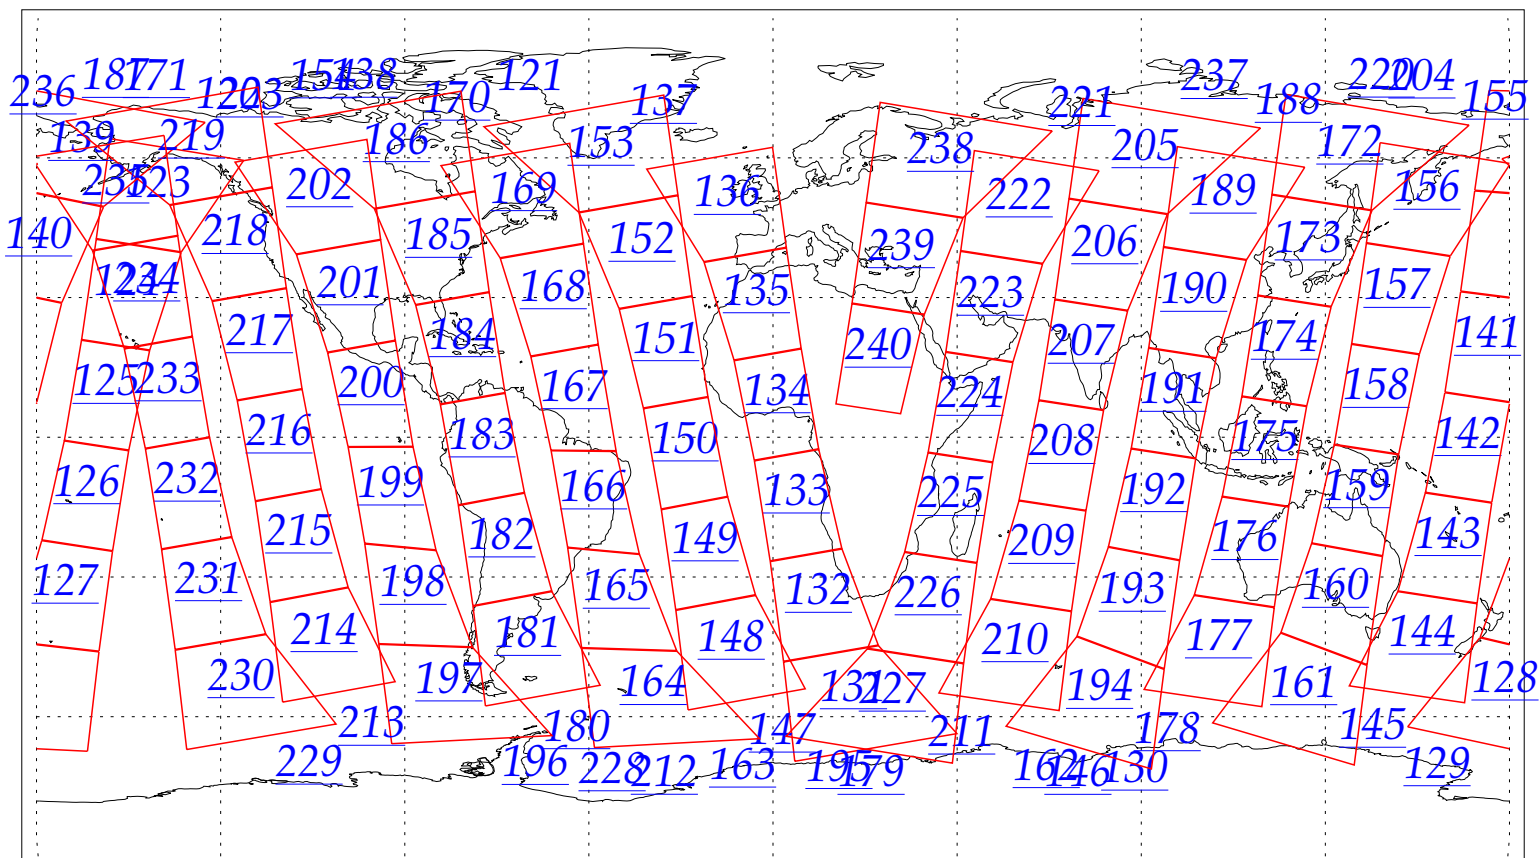

L1B Availability
AMSU Granules: 116
HSB Granules: 240
AIRS Granules: 0

26 Jun 2002
DoY 177
Aqua Day 53
Granules: 1 to 120

Granules: 121 to 240

Legend: AMSU Available, HSB Available, AIRS Available

L1B Availability
AMSU Granules: 116
HSB Granules: 240
AIRS Granules: 0

26 Jun 2002
DoY 177
Aqua Day 53

Ascending Granules

Descending Granules

Legend: AMSU Available, HSB Available, AIRS Available

L1B Availability
 AMSU Granules: 116
 HSB Granules: 240
 AIRS Granules: 0

26 Jun 2002
 DoY 177
 Aqua Day 53

Northern Hemisphere Granules

Southern Hemisphere Granules

Legend: AMSU Available, HSB Available, **AIRS Available**