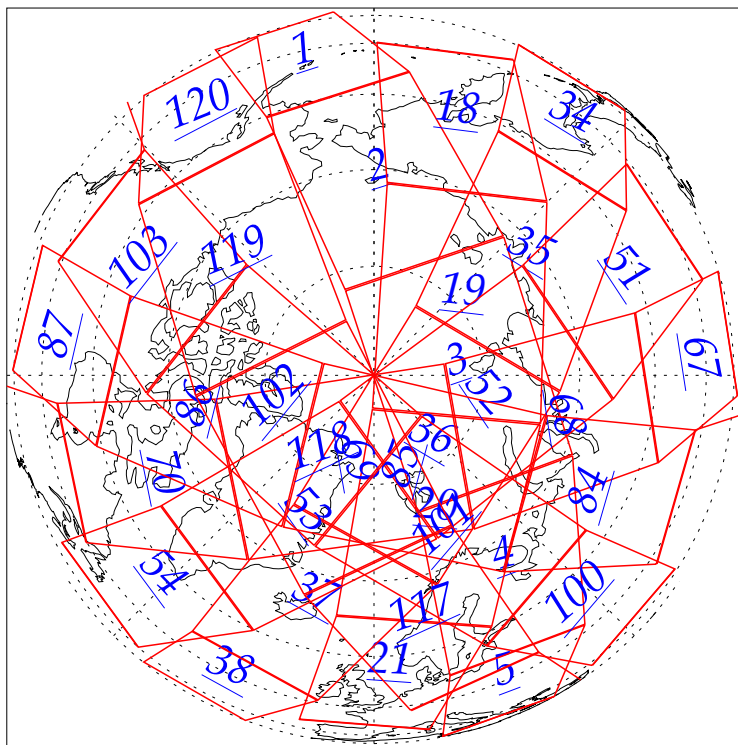

L1B Availability  
AMSU Granules: 240  
HSB Granules: 240  
AIRS Granules: 0

21 Jun 2002  
DoY 172  
Aqua Day 48  
Granules: 1 to 120

Granules: 121 to 240

Legend: AMSU Available, HSB Available, AIRS Available

L1B Availability  
AMSU Granules: 240  
HSB Granules: 240  
AIRS Granules: 0

21 Jun 2002  
DoY 172  
Aqua Day 48

Ascending Granules

Descending Granules

Legend: AMSU Available, HSB Available, AIRS Available

### Northern Hemisphere Granules