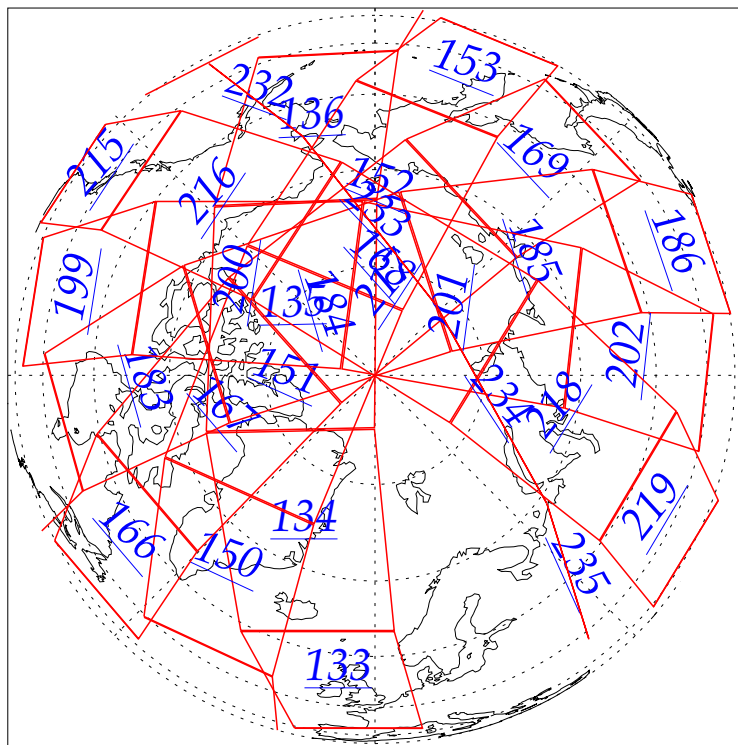

L1B Availability  
AMSU Granules: 240  
HSB Granules: 240  
AIRS Granules: 0

21 Jun 2002  
DoY 172  
Aqua Day 48  
Granules: 1 to 120

Granules: 121 to 240

Legend: AMSU Available, HSB Available, AIRS Available

L1B Availability  
AMSU Granules: 240  
HSB Granules: 240  
AIRS Granules: 0

21 Jun 2002  
DoY 172  
Aqua Day 48

Ascending Granules

Descending Granules

Legend: AMSU Available, HSB Available, AIRS Available

### Northern Hemisphere Granules