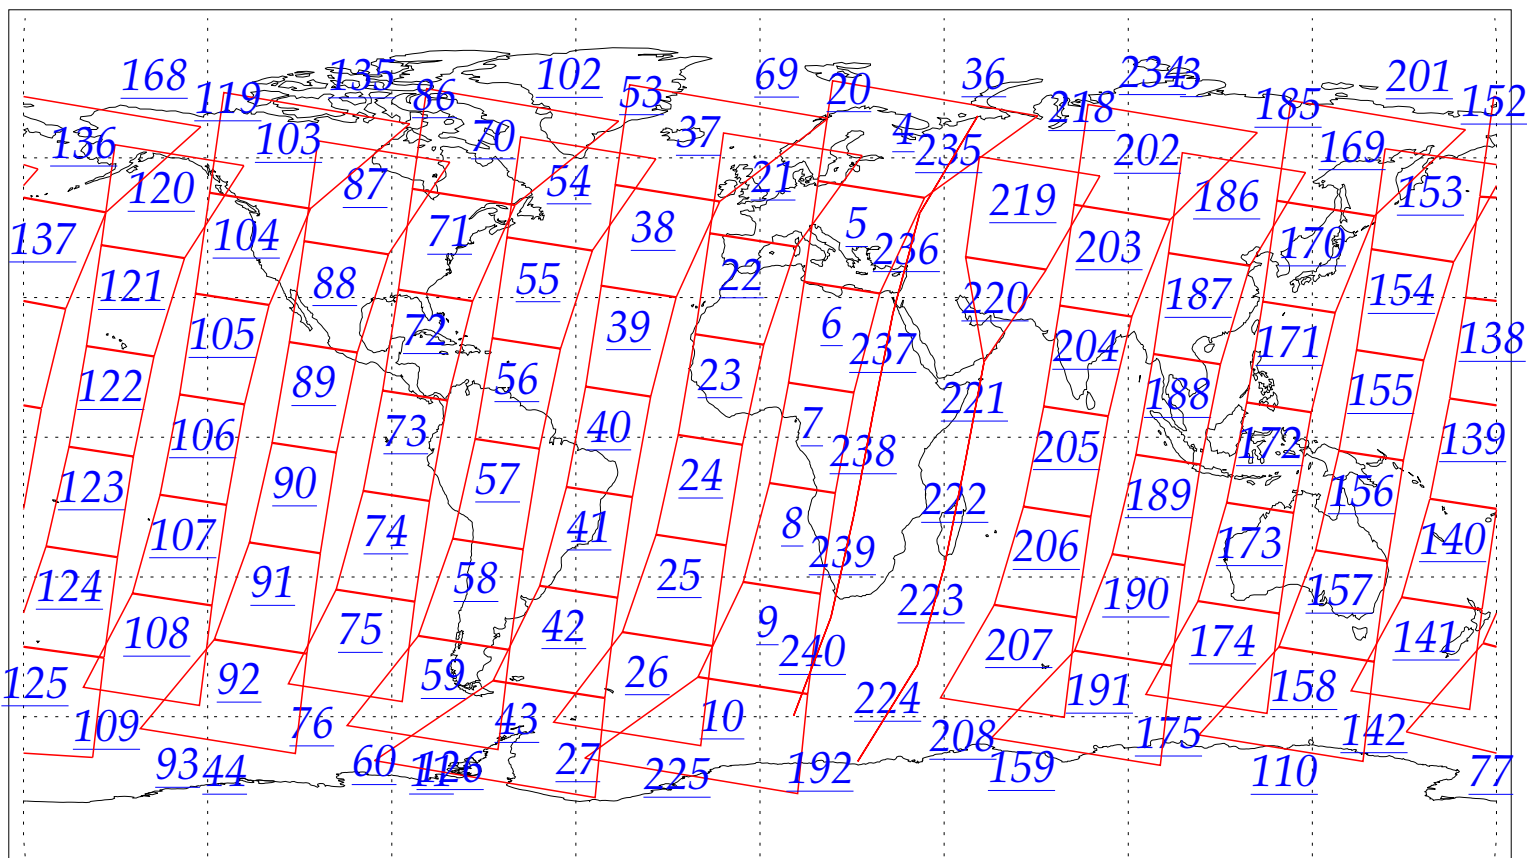

L1B Availability  
AMSU Granules: 240  
HSB Granules: 240  
AIRS Granules: 0

21 Jun 2002  
DoY 172  
Aqua Day 48  
Granules: 1 to 120

Granules: 121 to 240

Legend: AMSU Available, HSB Available, AIRS Available

L1B Availability  
AMSU Granules: 240  
HSB Granules: 240  
AIRS Granules: 0

21 Jun 2002  
DoY 172  
Aqua Day 48

Ascending Granules

Descending Granules

Legend: AMSU Available, HSB Available, AIRS Available