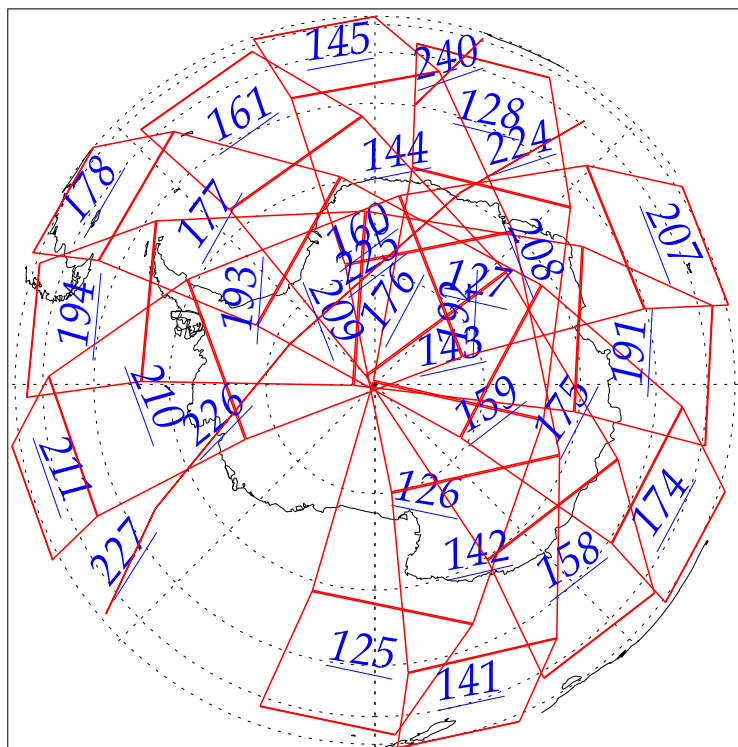

Legend: AMSU Available, HSB Available, **AIRS Available**