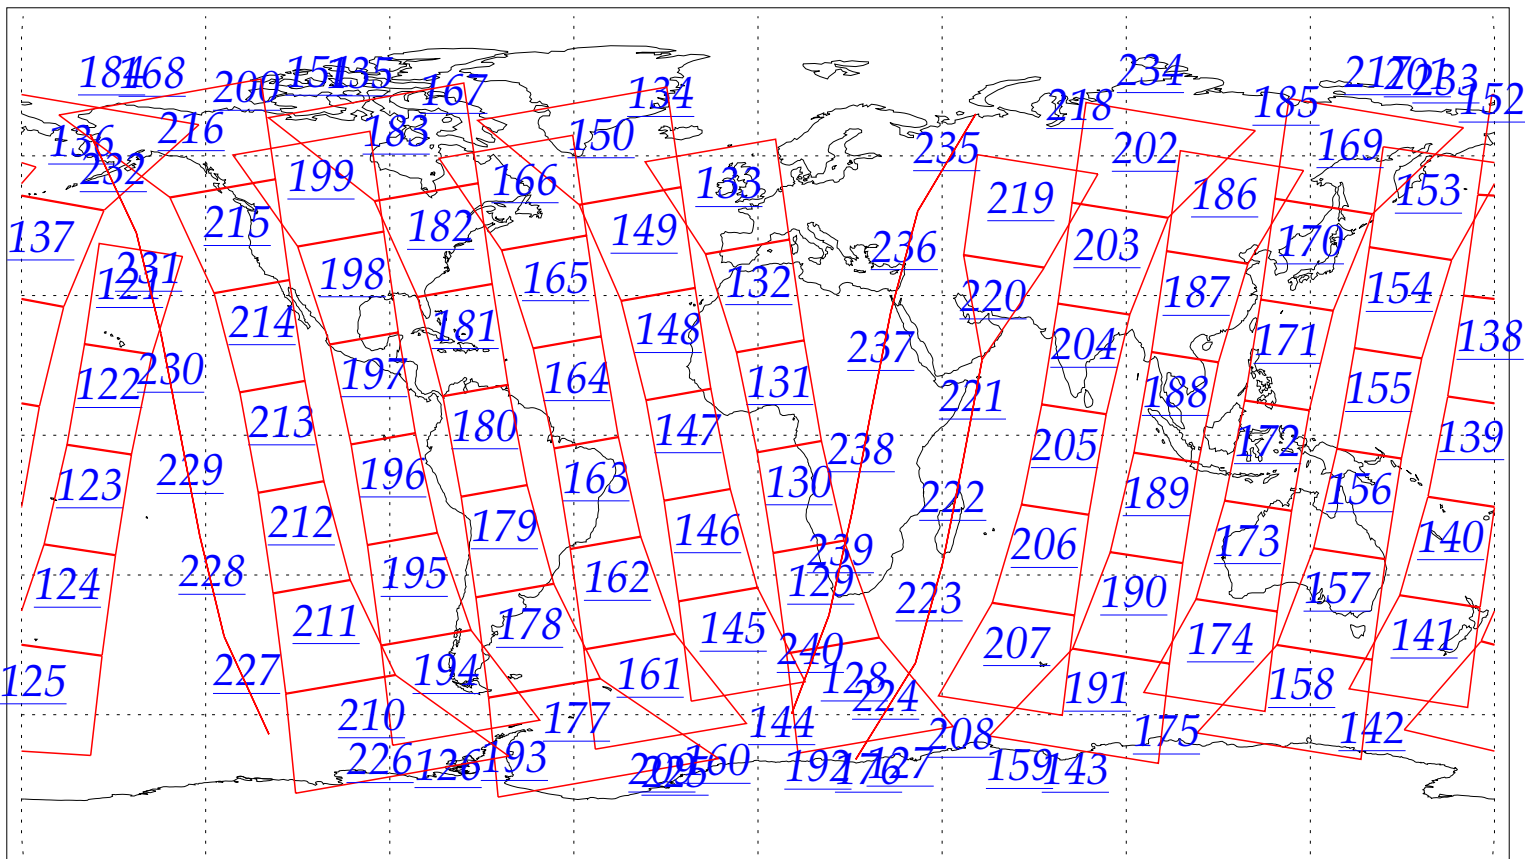

L1B Availability  
AMSU Granules: 240  
HSB Granules: 240  
AIRS Granules: 0

21 Jun 2002  
DoY 172  
Aqua Day 48  
Granules: 1 to 120

Granules: 121 to 240

Legend: AMSU Available, HSB Available, AIRS Available

L1B Availability  
AMSU Granules: 240  
HSB Granules: 240  
AIRS Granules: 0

21 Jun 2002  
DoY 172  
Aqua Day 48

Ascending Granules

Descending Granules

Legend: AMSU Available, HSB Available, AIRS Available