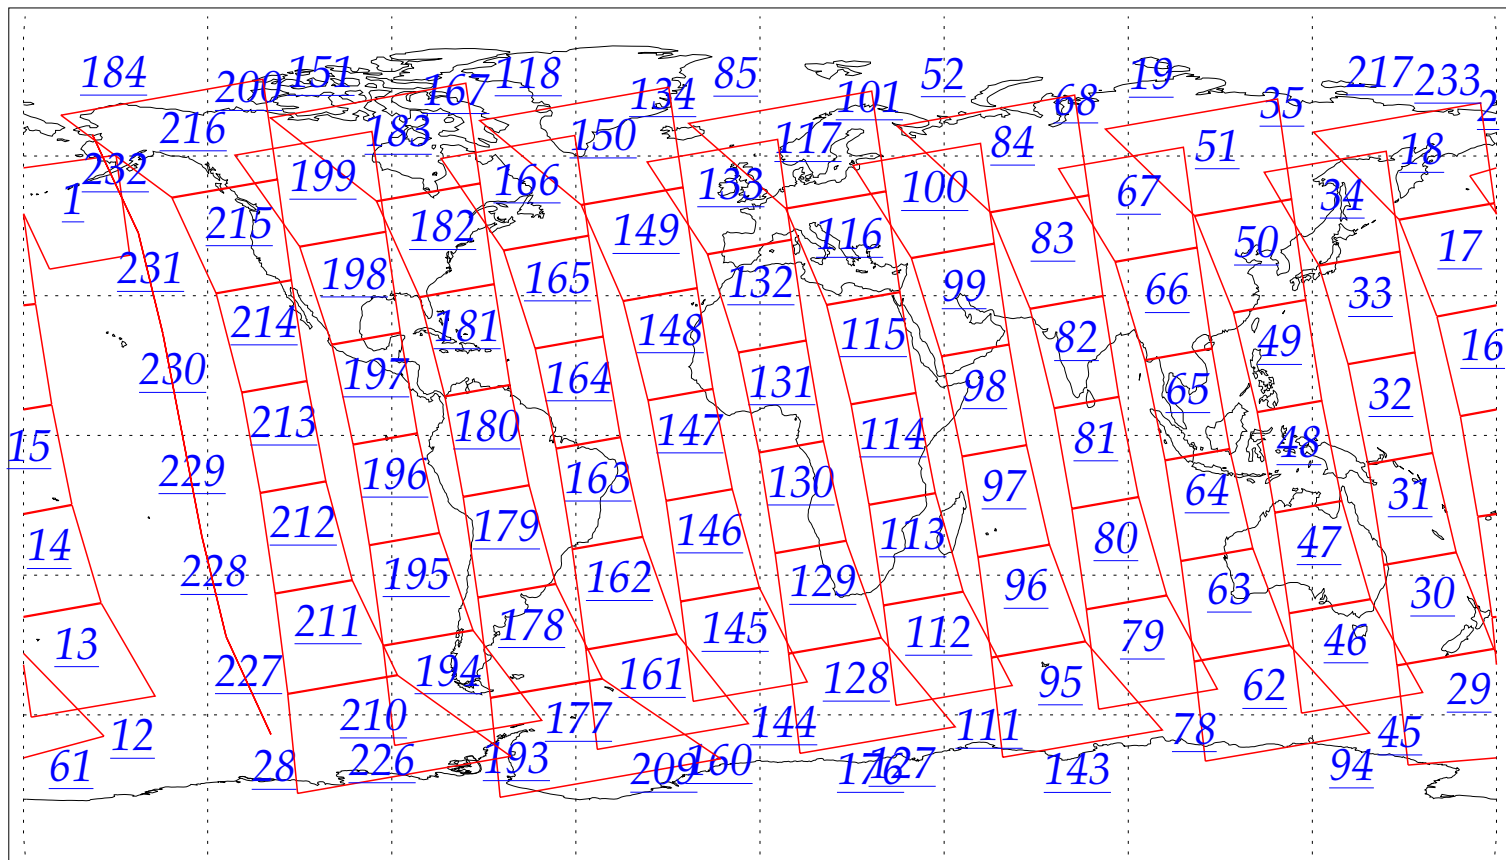

L1B Availability  
AMSU Granules: 240  
HSB Granules: 240  
AIRS Granules: 0

21 Jun 2002  
DoY 172  
Aqua Day 48  
Granules: 1 to 120

Granules: 121 to 240

Legend: AMSU Available, HSB Available, AIRS Available

L1B Availability  
AMSU Granules: 240  
HSB Granules: 240  
AIRS Granules: 0

21 Jun 2002  
DoY 172  
Aqua Day 48

Ascending Granules

Descending Granules

Legend: AMSU Available, HSB Available, AIRS Available