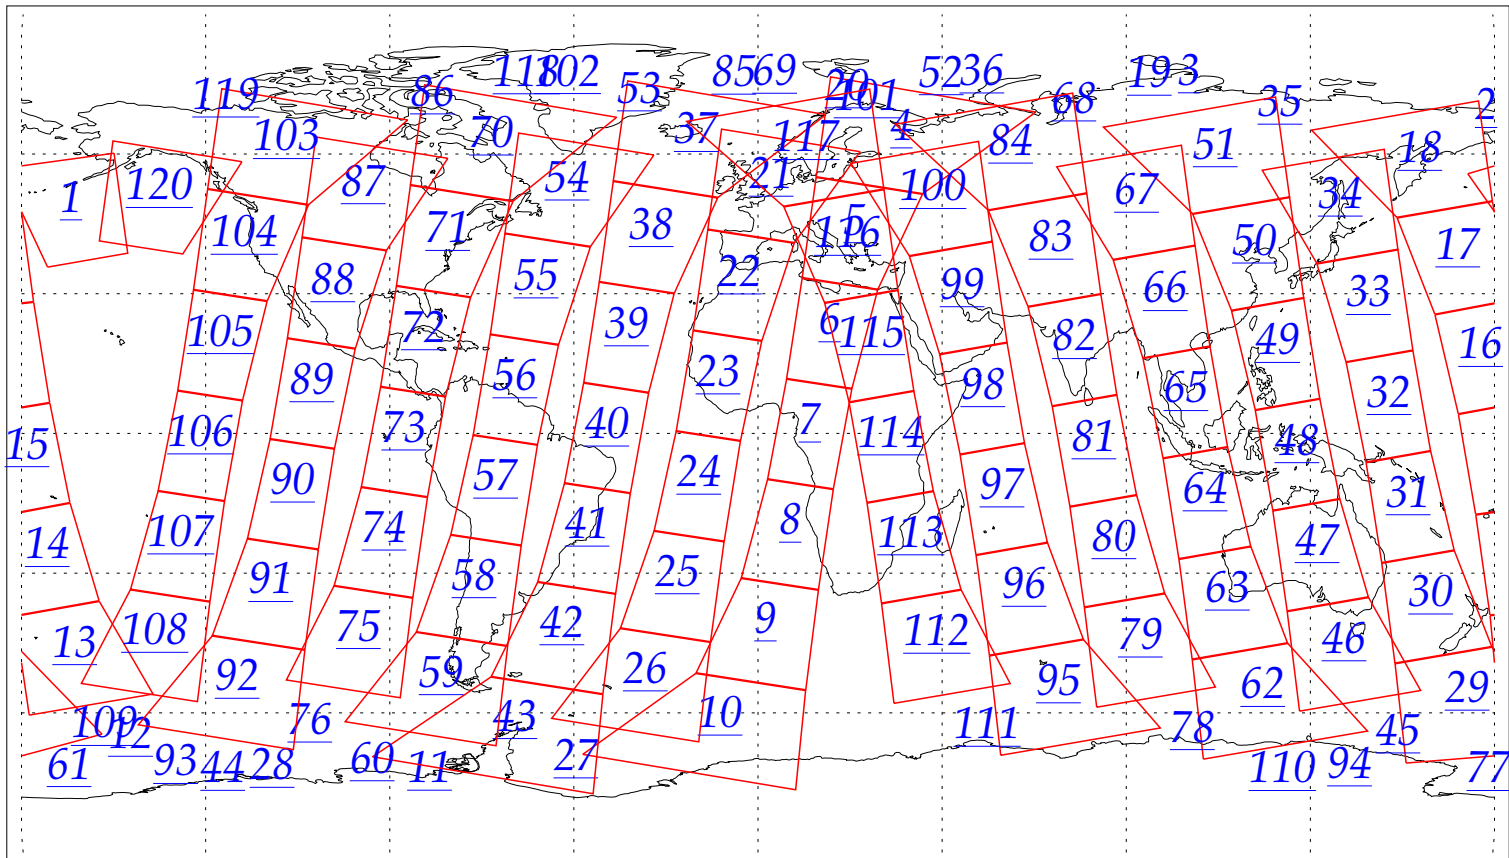

L1B Availability  
AMSU Granules: 240  
HSB Granules: 240  
AIRS Granules: 0

21 Jun 2002  
DoY 172  
Aqua Day 48  
Granules: 1 to 120

Granules: 121 to 240

Legend: AMSU Available, HSB Available, AIRS Available

L1B Availability  
AMSU Granules: 240  
HSB Granules: 240  
AIRS Granules: 0

21 Jun 2002  
DoY 172  
Aqua Day 48

Ascending Granules

Descending Granules

Legend: AMSU Available, HSB Available, AIRS Available