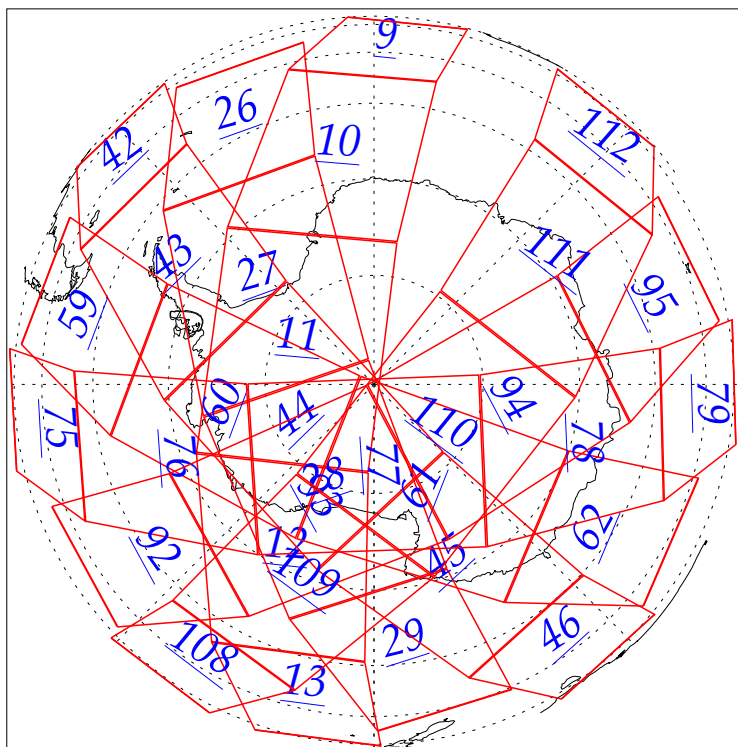

Legend: AMSU Available, HSB Available, **AIRS Available**