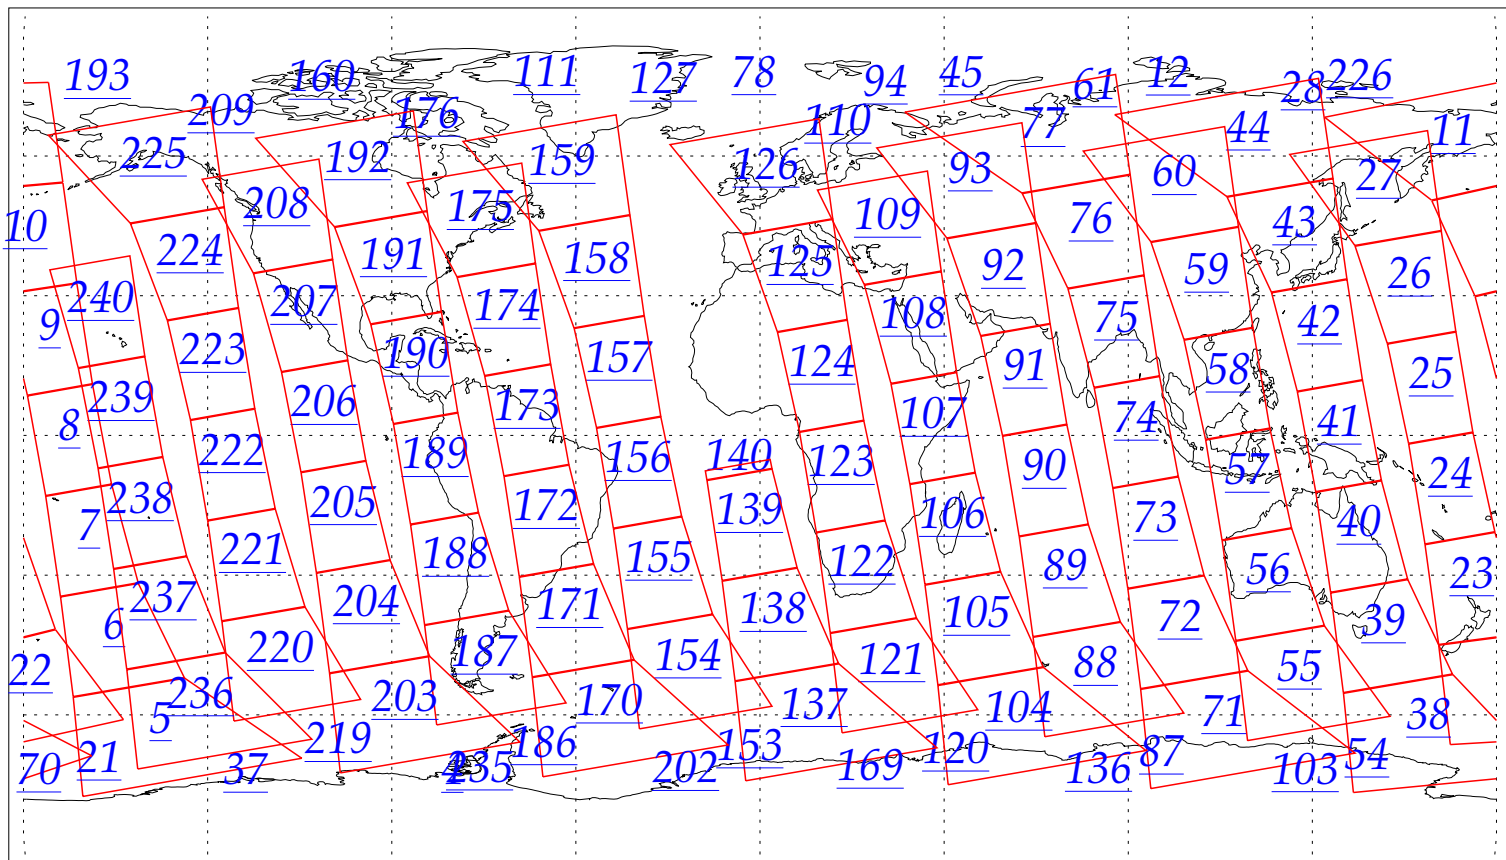

L1B Availability
AMSU Granules: 235
HSB Granules: 237
AIRS Granules: 0

20 Jun 2002
DoY 171
Aqua Day 47
Granules: 1 to 120

Granules: 121 to 240

Legend: AMSU Available, HSB Available, AIRS Available

L1B Availability
AMSU Granules: 235
HSB Granules: 237
AIRS Granules: 0

20 Jun 2002
DoY 171
Aqua Day 47

Ascending Granules

Descending Granules

Legend: AMSU Available, HSB Available, AIRS Available

L1B Availability
 AMSU Granules: 235
 HSB Granules: 237
 AIRS Granules: 0

20 Jun 2002
 DoY 171
 Aqua Day 47

Northern Hemisphere Granules

Southern Hemisphere Granules

Legend: AMSU Available, HSB Available, **AIRS Available**