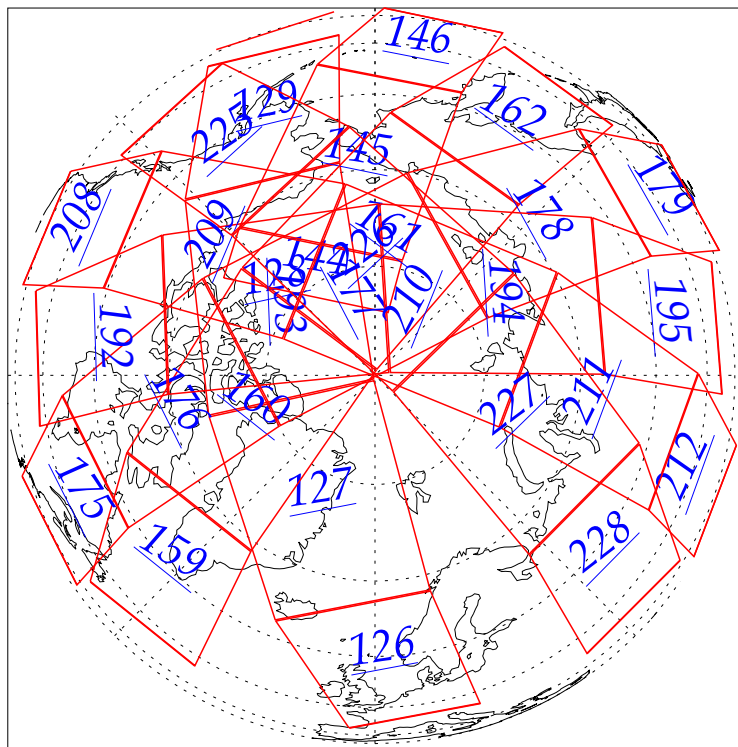

L1B Availability
AMSU Granules: 235
HSB Granules: 237
AIRS Granules: 0

20 Jun 2002
DoY 171
Aqua Day 47
Granules: 1 to 120

Granules: 121 to 240

Legend: AMSU Available, HSB Available, AIRS Available

L1B Availability
AMSU Granules: 235
HSB Granules: 237
AIRS Granules: 0

20 Jun 2002
DoY 171
Aqua Day 47

Ascending Granules

Descending Granules

Legend: AMSU Available, HSB Available, AIRS Available

L1B Availability
 AMSU Granules: 235
 HSB Granules: 237
 AIRS Granules: 0

20 Jun 2002
 DoY 171
 Aqua Day 47

Northern Hemisphere Granules

Southern Hemisphere Granules

Legend: AMSU Available, HSB Available, **AIRS Available**