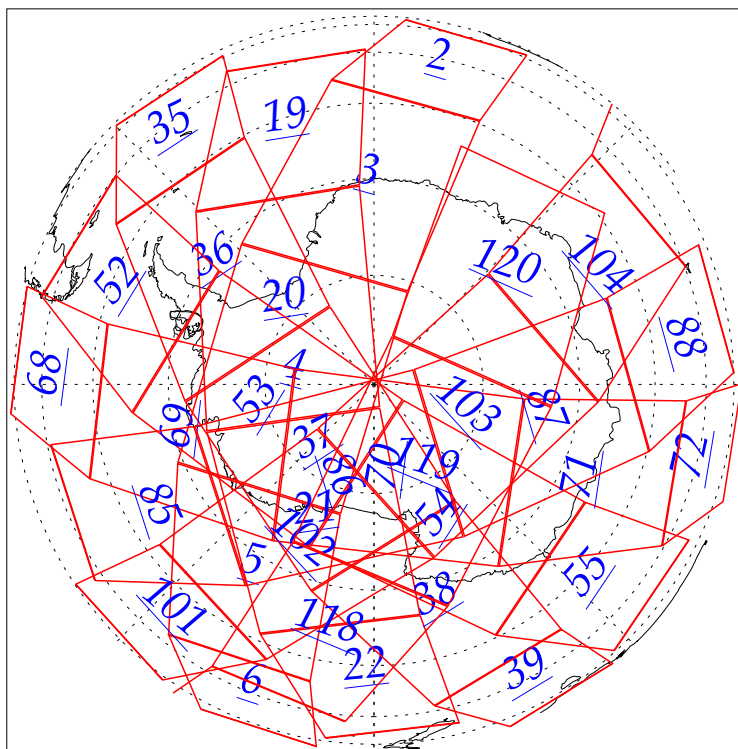

L1B Availability
AMSU Granules: 235
HSB Granules: 237
AIRS Granules: 0

20 Jun 2002
DoY 171
Aqua Day 47
Granules: 1 to 120

Granules: 121 to 240

Legend: AMSU Available, HSB Available, AIRS Available

L1B Availability
AMSU Granules: 235
HSB Granules: 237
AIRS Granules: 0

20 Jun 2002
DoY 171
Aqua Day 47

Ascending Granules

Descending Granules

Legend: AMSU Available, HSB Available, AIRS Available

L1B Availability
 AMSU Granules: 235
 HSB Granules: 237
 AIRS Granules: 0

20 Jun 2002
 DoY 171
 Aqua Day 47

Northern Hemisphere Granules

Southern Hemisphere Granules

Legend: AMSU Available, HSB Available, **AIRS Available**