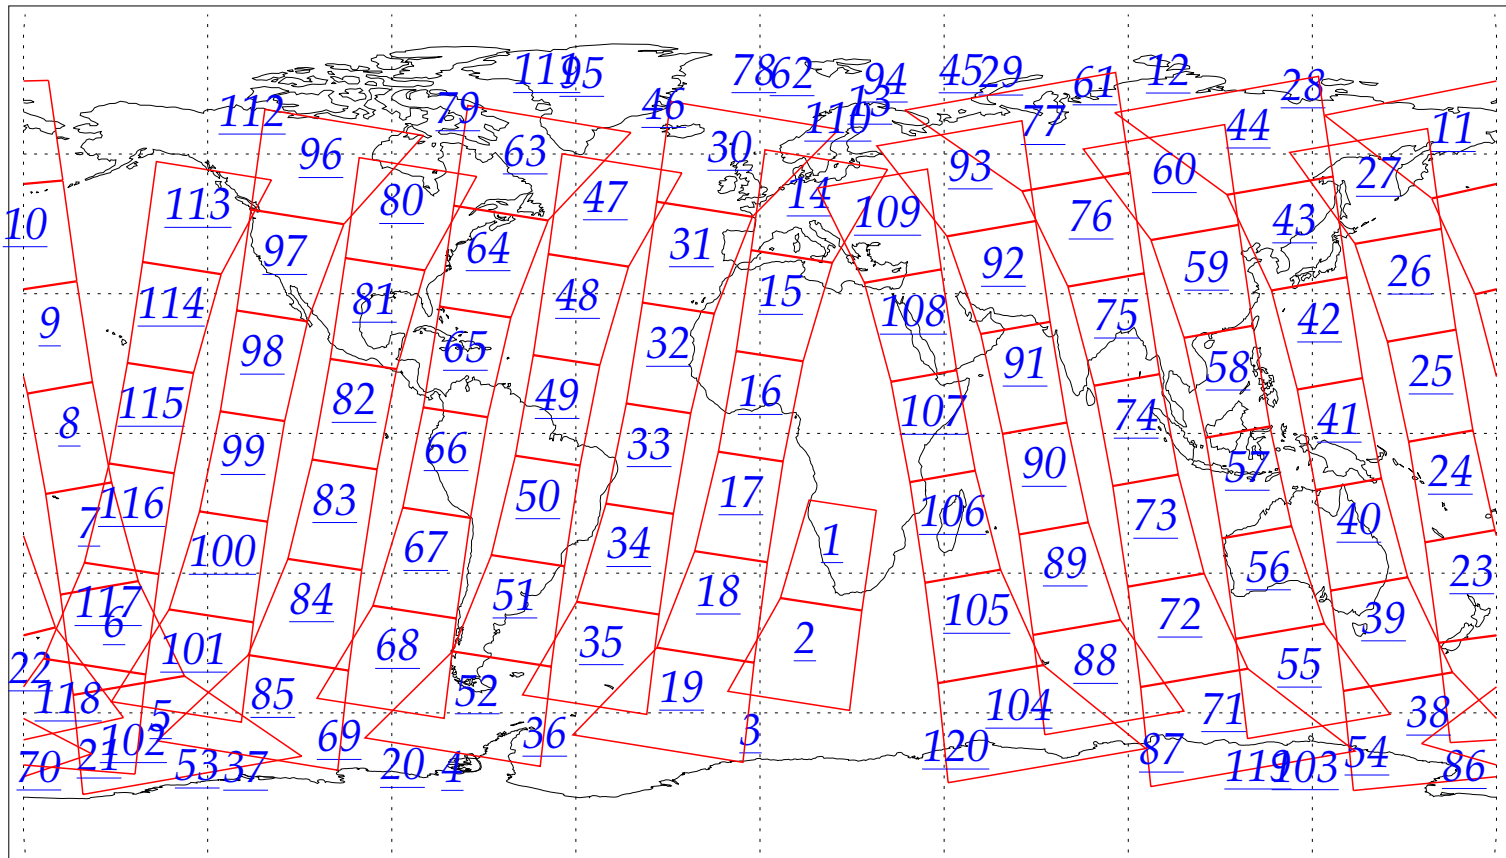

L1B Availability
AMSU Granules: 235
HSB Granules: 237
AIRS Granules: 0

20 Jun 2002
DoY 171
Aqua Day 47
Granules: 1 to 120

Granules: 121 to 240

Legend: AMSU Available, HSB Available, AIRS Available

L1B Availability
AMSU Granules: 235
HSB Granules: 237
AIRS Granules: 0

20 Jun 2002
DoY 171
Aqua Day 47

Ascending Granules

Descending Granules

Legend: AMSU Available, HSB Available, AIRS Available

L1B Availability
 AMSU Granules: 235
 HSB Granules: 237
 AIRS Granules: 0

20 Jun 2002
 DoY 171
 Aqua Day 47

Northern Hemisphere Granules

Southern Hemisphere Granules

Legend: AMSU Available, HSB Available, **AIRS Available**