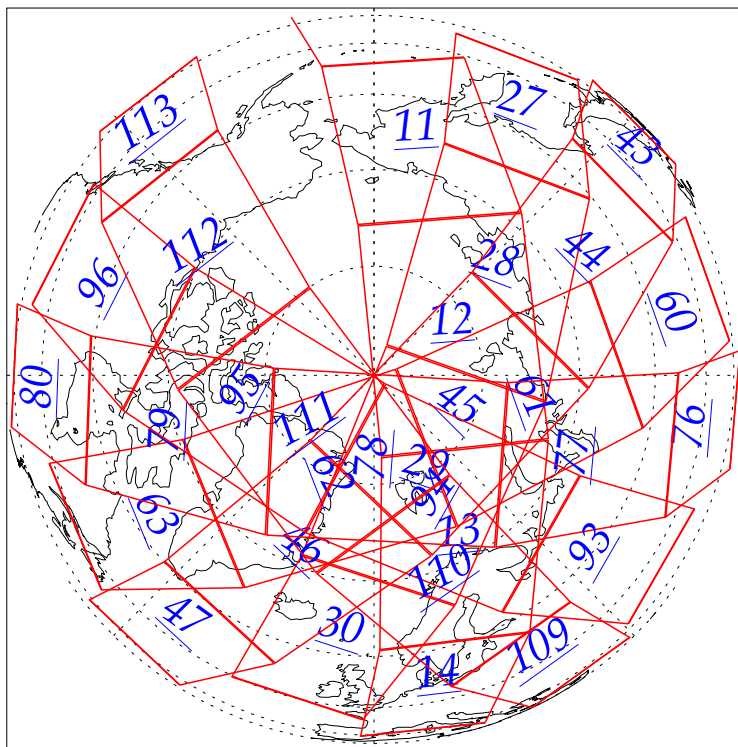

L1B Availability
AMSU Granules: 235
HSB Granules: 237
AIRS Granules: 0

20 Jun 2002
DoY 171
Aqua Day 47
Granules: 1 to 120

Granules: 121 to 240

Legend: AMSU Available, HSB Available, AIRS Available

L1B Availability
AMSU Granules: 235
HSB Granules: 237
AIRS Granules: 0

20 Jun 2002
DoY 171
Aqua Day 47

Ascending Granules

Descending Granules

Legend: AMSU Available, HSB Available, AIRS Available

L1B Availability
 AMSU Granules: 235
 HSB Granules: 237
 AIRS Granules: 0

20 Jun 2002
 DoY 171
 Aqua Day 47

Northern Hemisphere Granules

Southern Hemisphere Granules

Legend: AMSU Available, HSB Available, **AIRS Available**