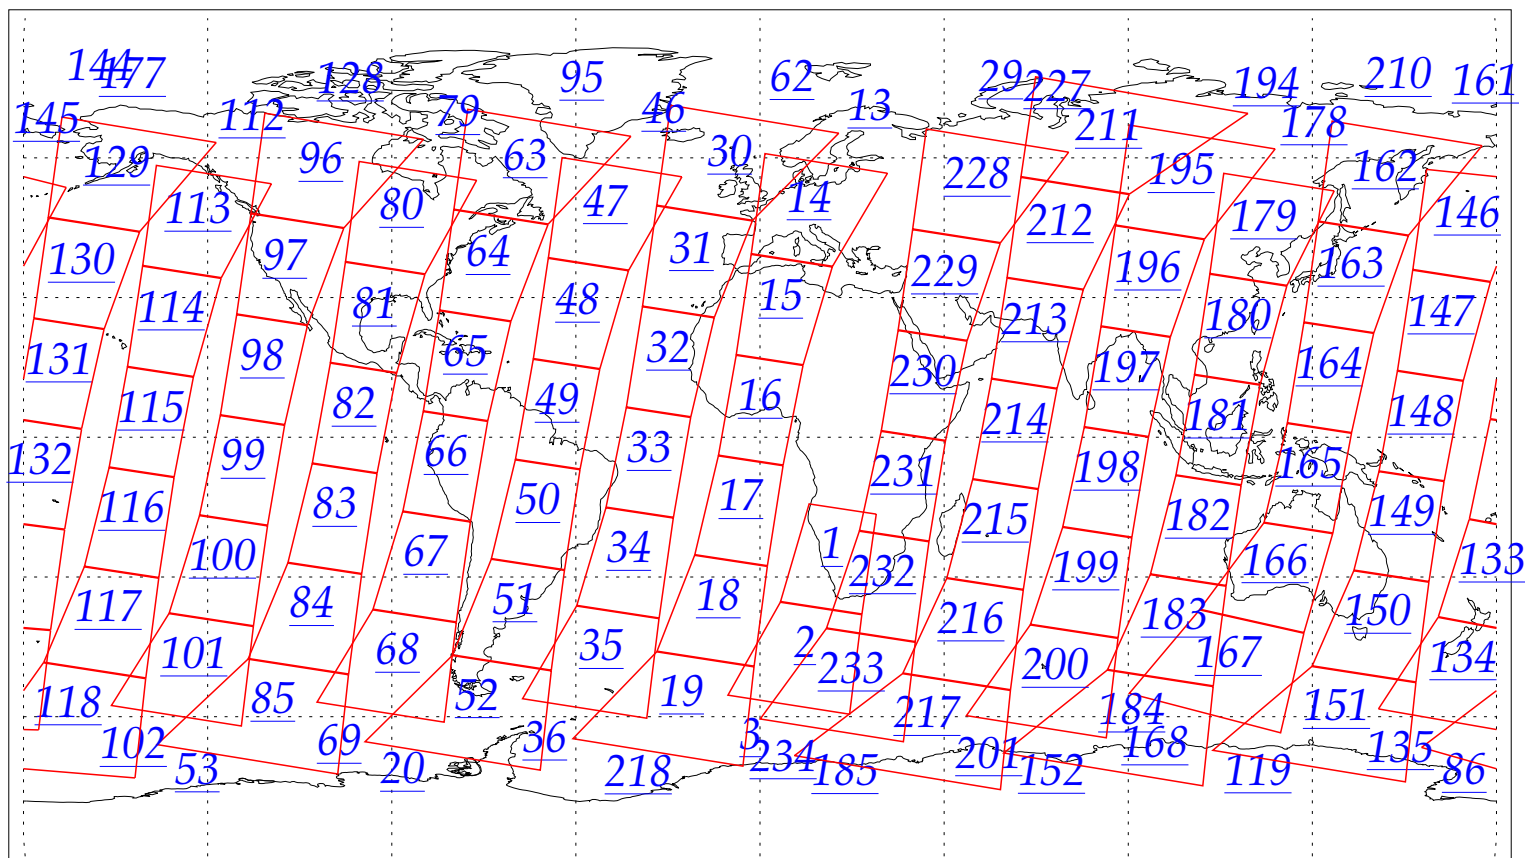

L1B Availability
AMSU Granules: 235
HSB Granules: 237
AIRS Granules: 0

20 Jun 2002
DoY 171
Aqua Day 47
Granules: 1 to 120

Granules: 121 to 240

Legend: AMSU Available, HSB Available, AIRS Available

L1B Availability
AMSU Granules: 235
HSB Granules: 237
AIRS Granules: 0

20 Jun 2002
DoY 171
Aqua Day 47

Ascending Granules

Descending Granules

Legend: AMSU Available, HSB Available, AIRS Available

L1B Availability
 AMSU Granules: 235
 HSB Granules: 237
 AIRS Granules: 0

20 Jun 2002
 DoY 171
 Aqua Day 47

Northern Hemisphere Granules

Southern Hemisphere Granules

Legend: AMSU Available, HSB Available, **AIRS Available**