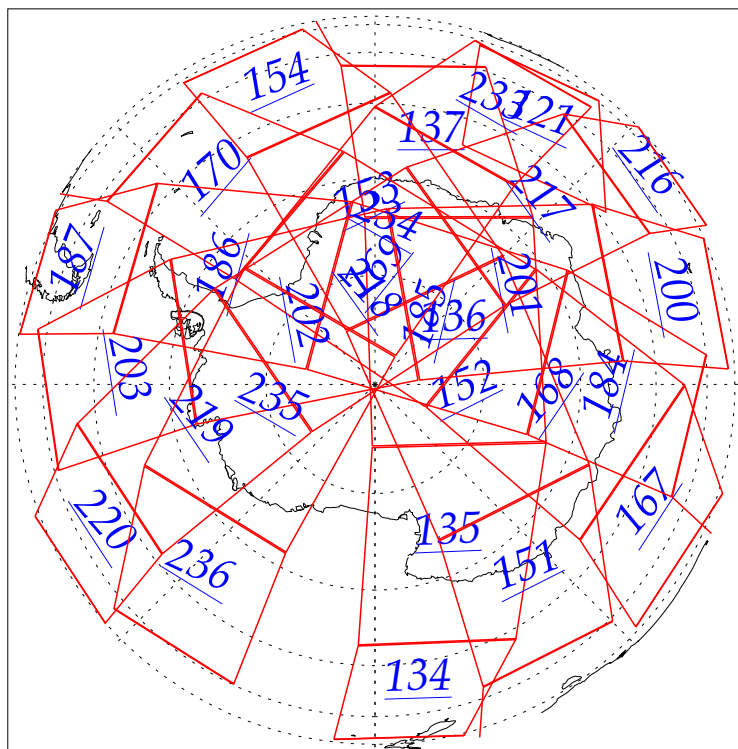

L1B Availability
AMSU Granules: 235
HSB Granules: 237
AIRS Granules: 0

20 Jun 2002
DoY 171
Aqua Day 47
Granules: 1 to 120

Granules: 121 to 240

Legend: AMSU Available, HSB Available, AIRS Available

L1B Availability
AMSU Granules: 235
HSB Granules: 237
AIRS Granules: 0

20 Jun 2002
DoY 171
Aqua Day 47

Ascending Granules

Descending Granules

Legend: AMSU Available, HSB Available, AIRS Available

L1B Availability
 AMSU Granules: 235
 HSB Granules: 237
 AIRS Granules: 0

20 Jun 2002
 DoY 171
 Aqua Day 47

Northern Hemisphere Granules

Southern Hemisphere Granules

Legend: AMSU Available, HSB Available, **AIRS Available**