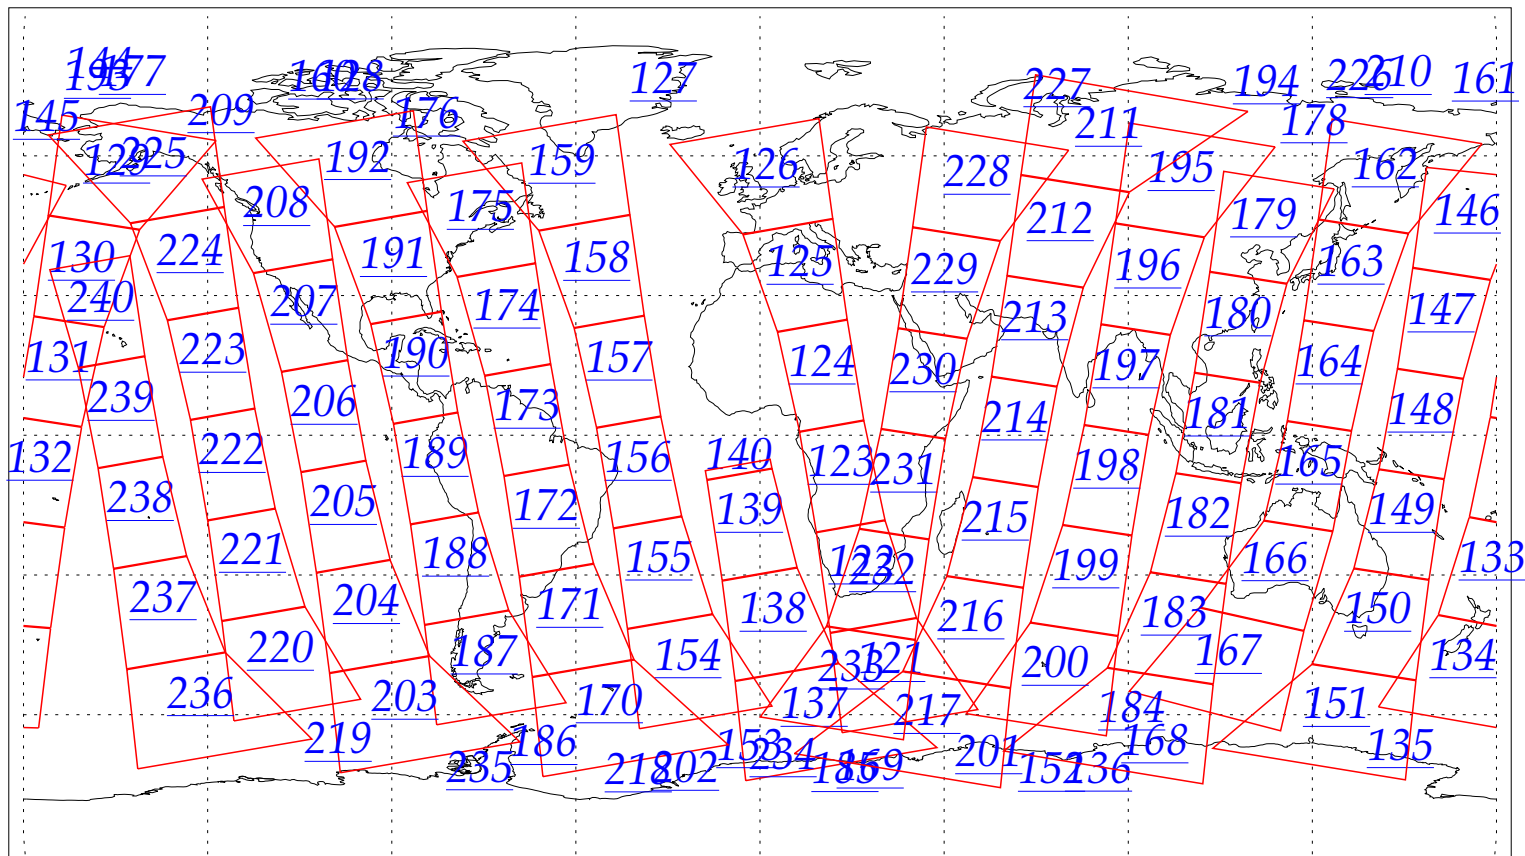

L1B Availability
AMSU Granules: 235
HSB Granules: 237
AIRS Granules: 0

20 Jun 2002
DoY 171
Aqua Day 47
Granules: 1 to 120

Granules: 121 to 240

Legend: AMSU Available, HSB Available, AIRS Available

L1B Availability
AMSU Granules: 235
HSB Granules: 237
AIRS Granules: 0

20 Jun 2002
DoY 171
Aqua Day 47

Ascending Granules

Descending Granules

Legend: AMSU Available, HSB Available, AIRS Available

L1B Availability
 AMSU Granules: 235
 HSB Granules: 237
 AIRS Granules: 0

20 Jun 2002
 DoY 171
 Aqua Day 47

Northern Hemisphere Granules

Southern Hemisphere Granules

Legend: AMSU Available, HSB Available, **AIRS Available**