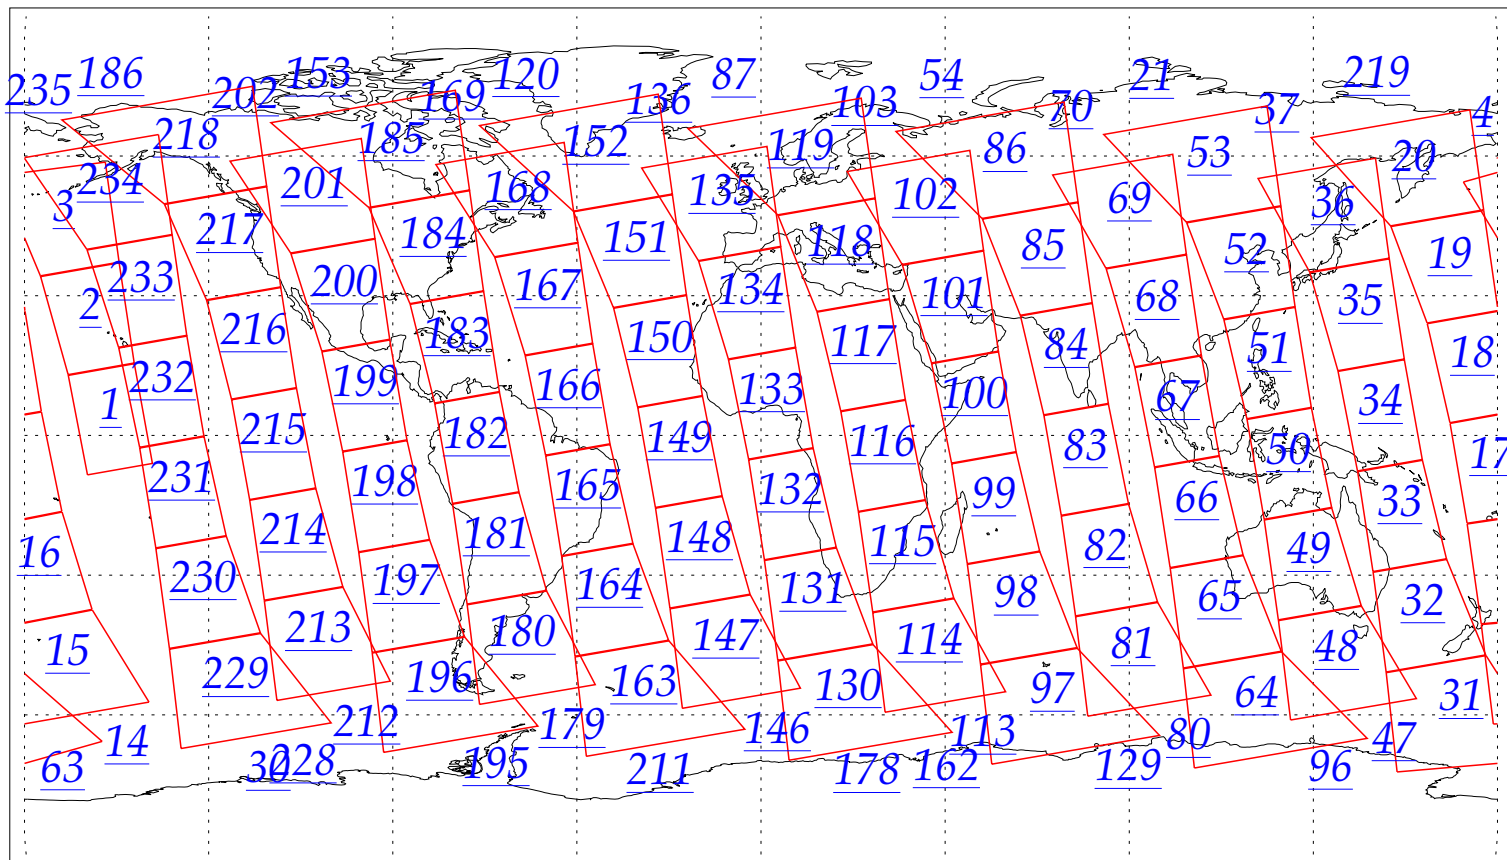

L1B Availability  
AMSU Granules: 240  
HSB Granules: 240  
AIRS Granules: 0

19 Jun 2002  
DoY 170  
Aqua Day 46  
Granules: 1 to 120

Granules: 121 to 240

Legend: AMSU Available, HSB Available, AIRS Available

L1B Availability  
AMSU Granules: 240  
HSB Granules: 240  
AIRS Granules: 0

19 Jun 2002  
DoY 170  
Aqua Day 46  
Ascending Granules

Descending Granules

Legend: AMSU Available, HSB Available, AIRS Available

L1B Availability  
 AMSU Granules: 240  
 HSB Granules: 240  
 AIRS Granules: 0

19 Jun 2002  
 DoY 170  
 Aqua Day 46

Northern Hemisphere Granules

Southern Hemisphere Granules

Legend: AMSU Available, HSB Available, **AIRS Available**