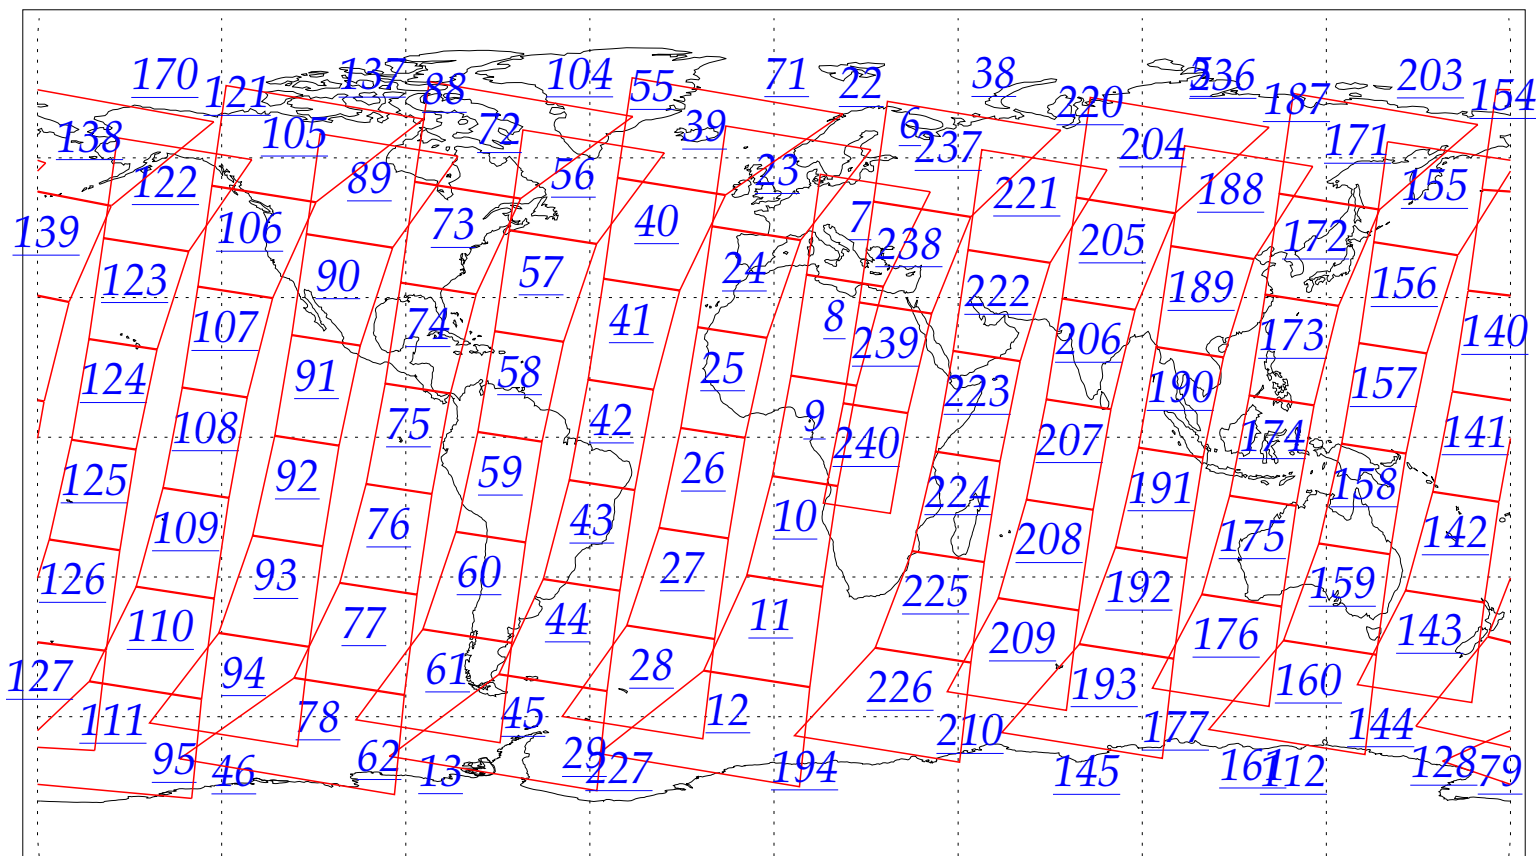

L1B Availability  
AMSU Granules: 240  
HSB Granules: 240  
AIRS Granules: 0

19 Jun 2002  
DoY 170  
Aqua Day 46  
Granules: 1 to 120

Granules: 121 to 240

Legend: AMSU Available, HSB Available, AIRS Available

L1B Availability  
AMSU Granules: 240  
HSB Granules: 240  
AIRS Granules: 0

19 Jun 2002  
DoY 170  
Aqua Day 46  
Ascending Granules

Descending Granules

Legend: AMSU Available, HSB Available, AIRS Available

L1B Availability  
 AMSU Granules: 240  
 HSB Granules: 240  
 AIRS Granules: 0

19 Jun 2002  
 DoY 170  
 Aqua Day 46

Northern Hemisphere Granules

Southern Hemisphere Granules

Legend: AMSU Available, HSB Available, **AIRS Available**