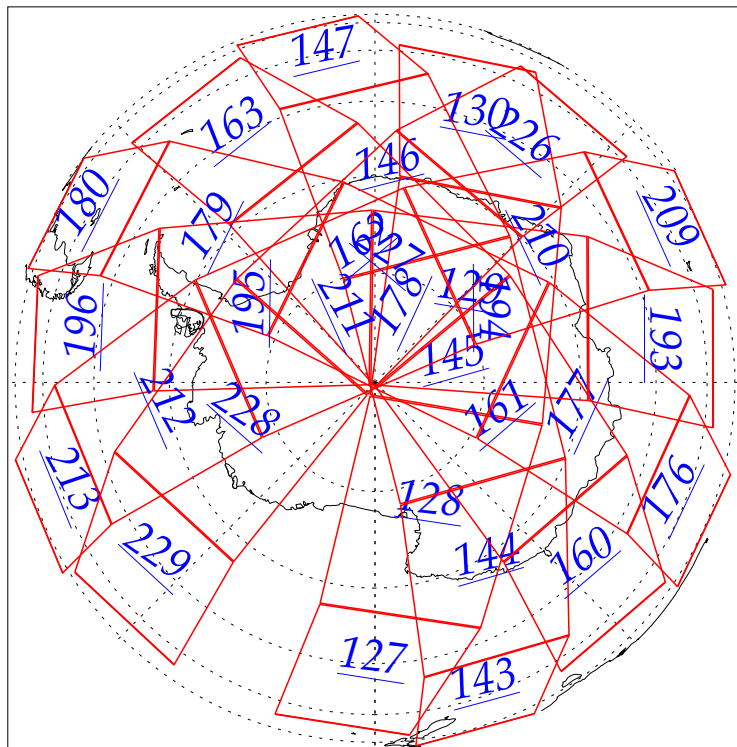

L1B Availability  
AMSU Granules: 240  
HSB Granules: 240  
AIRS Granules: 0

19 Jun 2002  
DoY 170  
Aqua Day 46  
Granules: 1 to 120

Granules: 121 to 240

Legend: AMSU Available, HSB Available, AIRS Available

L1B Availability  
AMSU Granules: 240  
HSB Granules: 240  
AIRS Granules: 0

19 Jun 2002  
DoY 170  
Aqua Day 46  
Ascending Granules

Descending Granules

Legend: AMSU Available, HSB Available, AIRS Available

L1B Availability  
 AMSU Granules: 240  
 HSB Granules: 240  
 AIRS Granules: 0

19 Jun 2002  
 DoY 170  
 Aqua Day 46

Northern Hemisphere Granules

Southern Hemisphere Granules

Legend: AMSU Available, HSB Available, **AIRS Available**