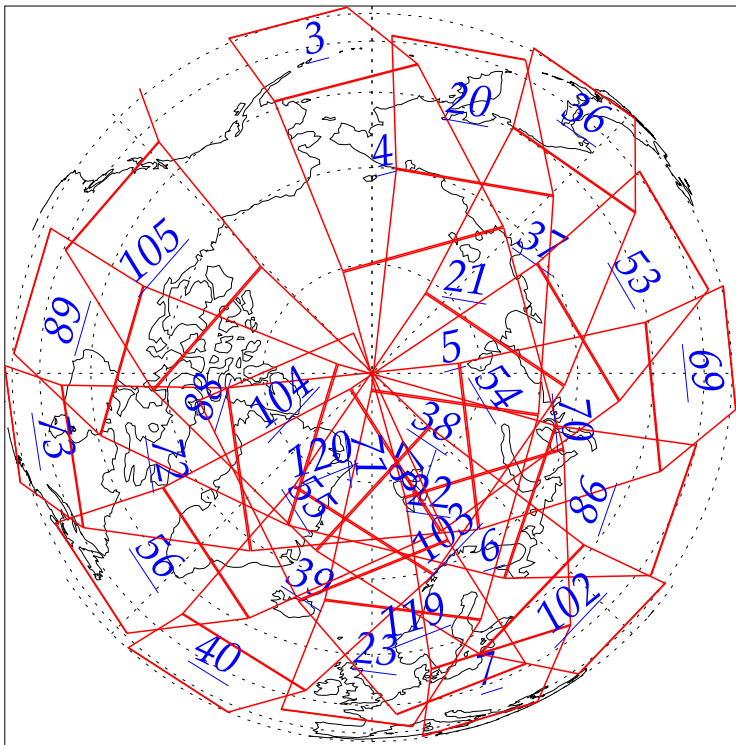

L1B Availability  
AMSU Granules: 240  
HSB Granules: 240  
AIRS Granules: 0

19 Jun 2002  
DoY 170  
Aqua Day 46  
Granules: 1 to 120

Granules: 121 to 240

Legend: AMSU Available, HSB Available, AIRS Available

L1B Availability  
AMSU Granules: 240  
HSB Granules: 240  
AIRS Granules: 0

19 Jun 2002  
DoY 170  
Aqua Day 46  
Ascending Granules

Descending Granules

Legend: AMSU Available, HSB Available, AIRS Available

L1B Availability  
 AMSU Granules: 240  
 HSB Granules: 240  
 AIRS Granules: 0

19 Jun 2002  
 DoY 170  
 Aqua Day 46

Northern Hemisphere Granules

Southern Hemisphere Granules

Legend: AMSU Available, HSB Available, **AIRS Available**