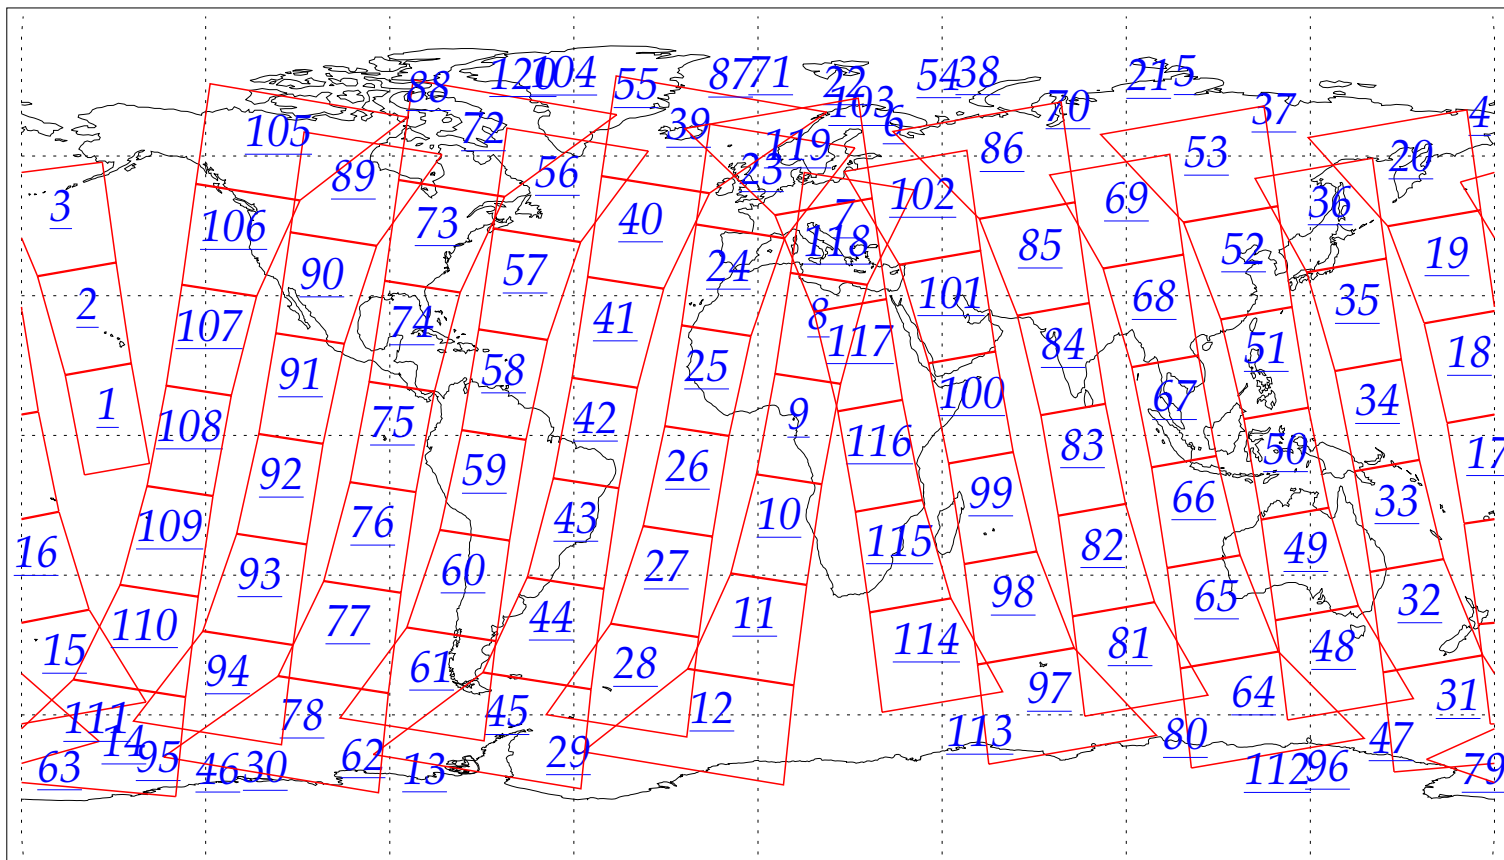

L1B Availability  
AMSU Granules: 240  
HSB Granules: 240  
AIRS Granules: 0

19 Jun 2002  
DoY 170  
Aqua Day 46  
Granules: 1 to 120

Granules: 121 to 240

Legend: AMSU Available, HSB Available, AIRS Available

L1B Availability  
AMSU Granules: 240  
HSB Granules: 240  
AIRS Granules: 0

19 Jun 2002  
DoY 170  
Aqua Day 46  
Ascending Granules

Descending Granules

Legend: AMSU Available, HSB Available, AIRS Available

L1B Availability  
 AMSU Granules: 240  
 HSB Granules: 240  
 AIRS Granules: 0

19 Jun 2002  
 DoY 170  
 Aqua Day 46

Northern Hemisphere Granules

Southern Hemisphere Granules

Legend: AMSU Available, HSB Available, **AIRS Available**