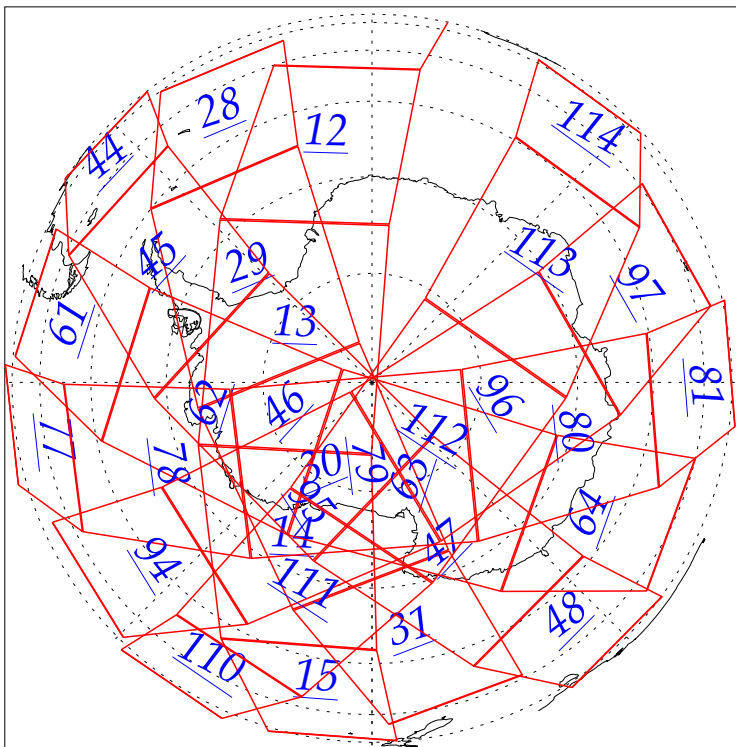

L1B Availability  
AMSU Granules: 240  
HSB Granules: 240  
AIRS Granules: 0

19 Jun 2002  
DoY 170  
Aqua Day 46  
Granules: 1 to 120

Granules: 121 to 240

Legend: AMSU Available, HSB Available, AIRS Available

L1B Availability  
AMSU Granules: 240  
HSB Granules: 240  
AIRS Granules: 0

19 Jun 2002  
DoY 170  
Aqua Day 46  
Ascending Granules

Descending Granules

Legend: AMSU Available, HSB Available, AIRS Available

L1B Availability  
 AMSU Granules: 240  
 HSB Granules: 240  
 AIRS Granules: 0

19 Jun 2002  
 DoY 170  
 Aqua Day 46

Northern Hemisphere Granules

Southern Hemisphere Granules

Legend: AMSU Available, HSB Available, **AIRS Available**