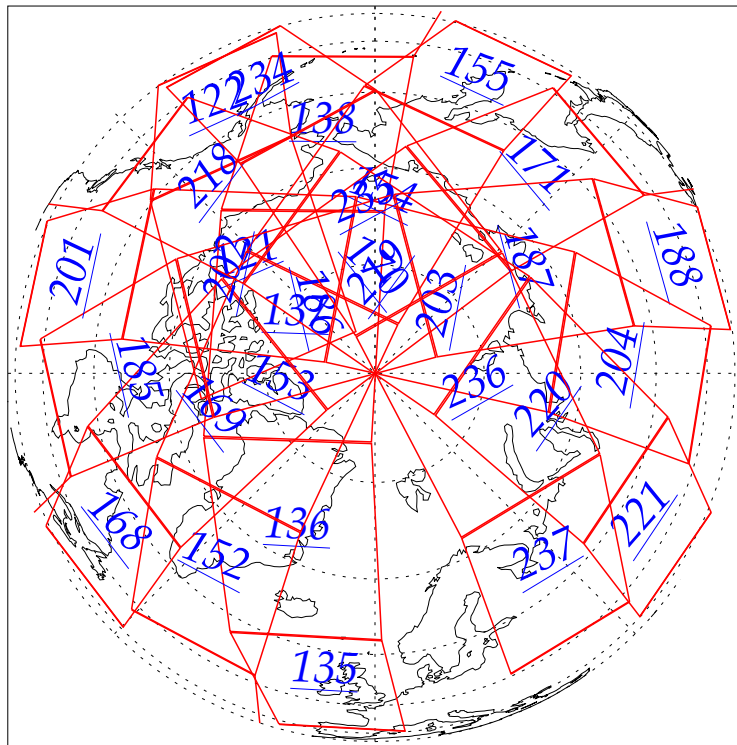

L1B Availability  
AMSU Granules: 240  
HSB Granules: 240  
AIRS Granules: 0

19 Jun 2002  
DoY 170  
Aqua Day 46  
Ascending Granules

Descending Granules

Legend: AMSU Available, HSB Available, AIRS Available

L1B Availability  
 AMSU Granules: 240  
 HSB Granules: 240  
 AIRS Granules: 0

19 Jun 2002  
 DoY 170  
 Aqua Day 46

Northern Hemisphere Granules

Southern Hemisphere Granules

Legend: AMSU Available, HSB Available, **AIRS Available**