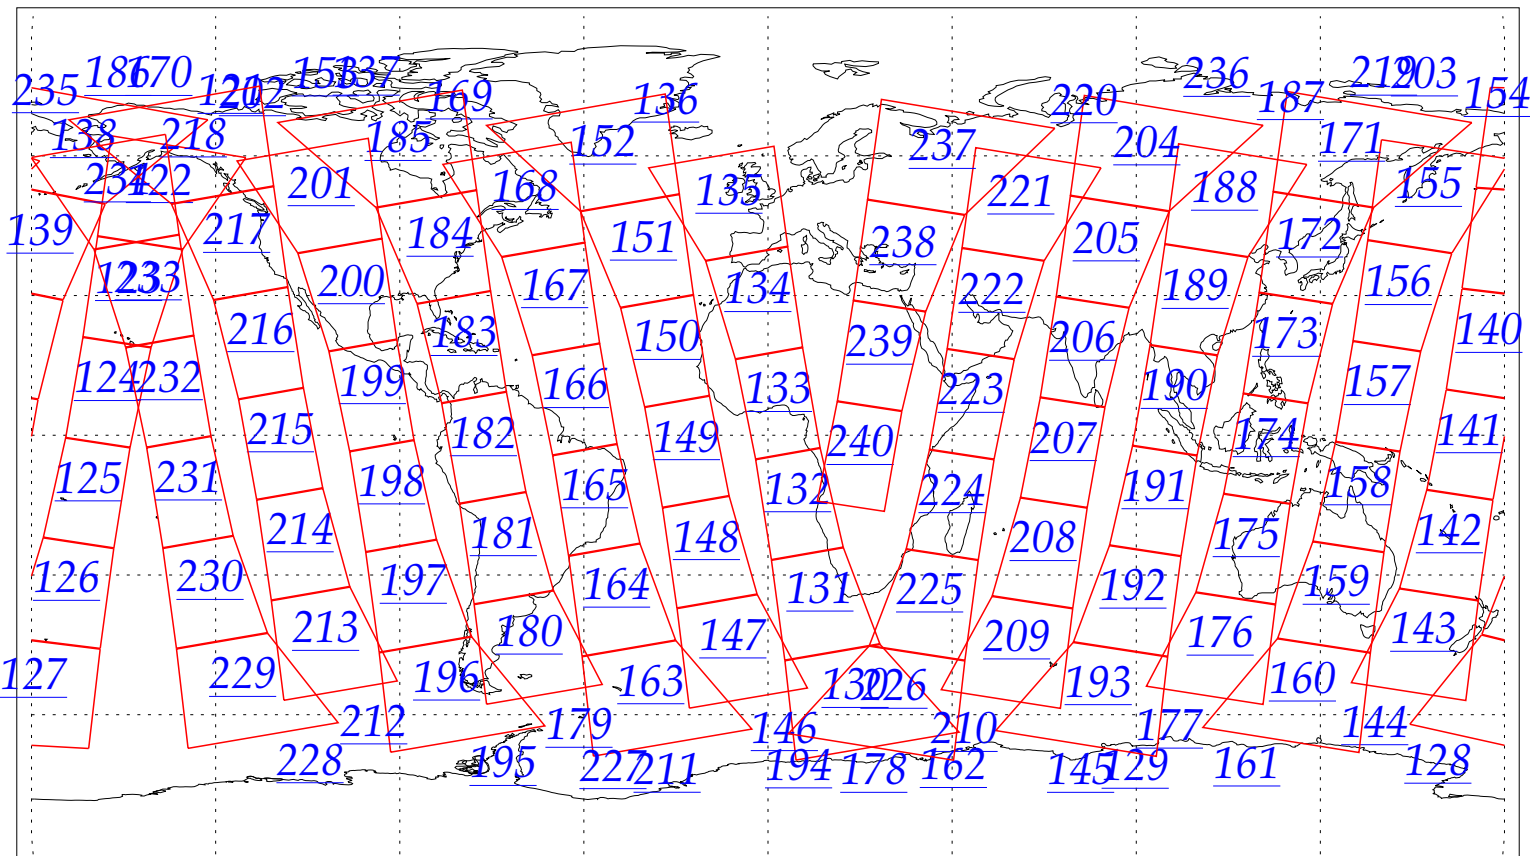

L1B Availability  
AMSU Granules: 240  
HSB Granules: 240  
AIRS Granules: 0

19 Jun 2002  
DoY 170  
Aqua Day 46  
Granules: 1 to 120

Granules: 121 to 240

Legend: AMSU Available, HSB Available, AIRS Available

L1B Availability  
AMSU Granules: 240  
HSB Granules: 240  
AIRS Granules: 0

19 Jun 2002  
DoY 170  
Aqua Day 46  
Ascending Granules

Descending Granules

Legend: AMSU Available, HSB Available, AIRS Available

L1B Availability  
 AMSU Granules: 240  
 HSB Granules: 240  
 AIRS Granules: 0

19 Jun 2002  
 DoY 170  
 Aqua Day 46

Northern Hemisphere Granules

Southern Hemisphere Granules

Legend: AMSU Available, HSB Available, **AIRS Available**