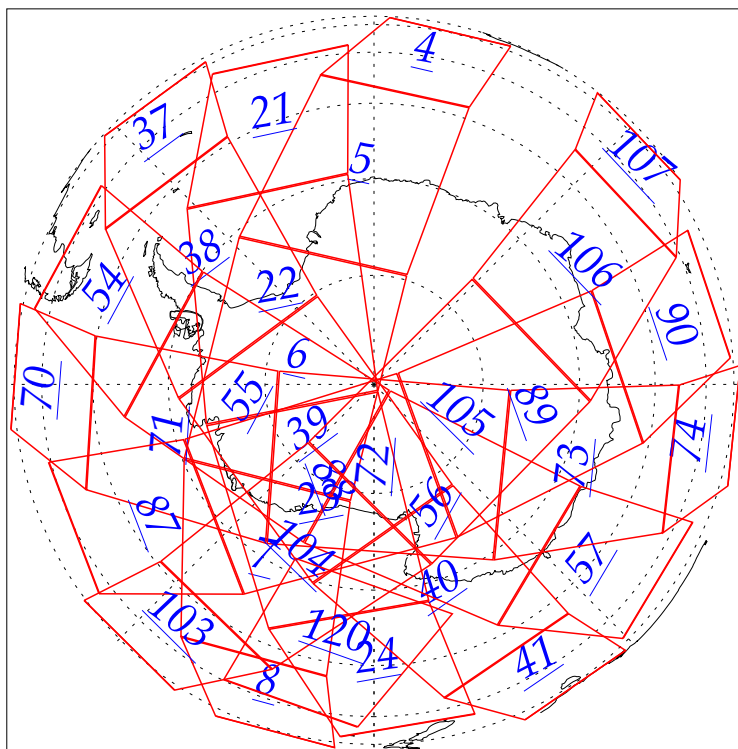

L1B Availability  
AMSU Granules: 240  
HSB Granules: 240  
AIRS Granules: 0

18 Jun 2002  
DoY 169  
Aqua Day 45  
Granules: 1 to 120

Granules: 121 to 240

Legend: AMSU Available, HSB Available, AIRS Available

L1B Availability  
AMSU Granules: 240  
HSB Granules: 240  
AIRS Granules: 0

18 Jun 2002  
DoY 169  
Aqua Day 45

Ascending Granules

Descending Granules

Legend: AMSU Available, HSB Available, AIRS Available

L1B Availability  
 AMSU Granules: 240  
 HSB Granules: 240  
 AIRS Granules: 0

18 Jun 2002  
 DoY 169  
 Aqua Day 45

Northern Hemisphere Granules

Southern Hemisphere Granules

Legend: AMSU Available, HSB Available, **AIRS Available**