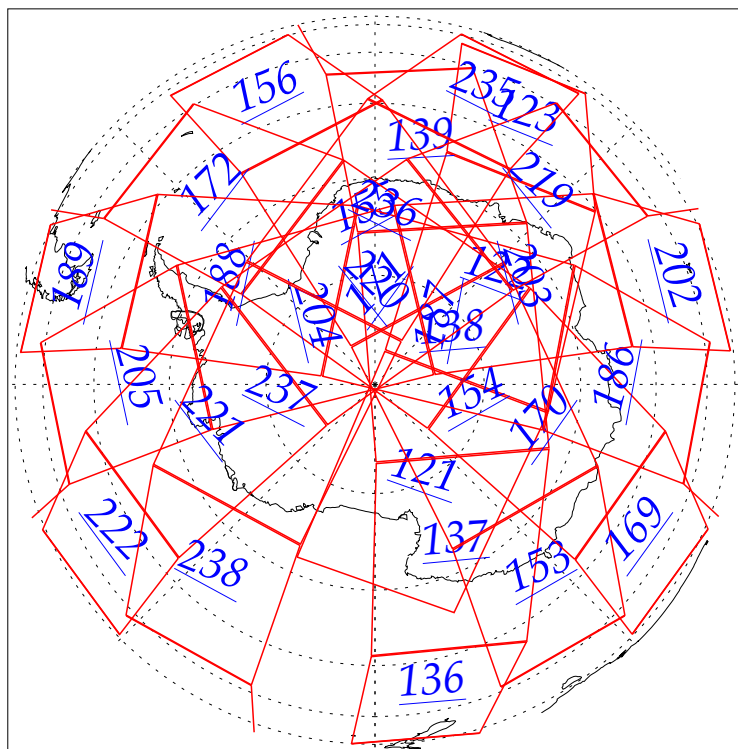

L1B Availability  
AMSU Granules: 240  
HSB Granules: 240  
AIRS Granules: 0

18 Jun 2002  
DoY 169  
Aqua Day 45  
Granules: 1 to 120

Granules: 121 to 240

Legend: AMSU Available, HSB Available, AIRS Available

L1B Availability  
AMSU Granules: 240  
HSB Granules: 240  
AIRS Granules: 0

18 Jun 2002  
DoY 169  
Aqua Day 45

Ascending Granules

Descending Granules

Legend: AMSU Available, HSB Available, AIRS Available

L1B Availability  
 AMSU Granules: 240  
 HSB Granules: 240  
 AIRS Granules: 0

18 Jun 2002  
 DoY 169  
 Aqua Day 45

Northern Hemisphere Granules

Southern Hemisphere Granules

Legend: AMSU Available, HSB Available, **AIRS Available**