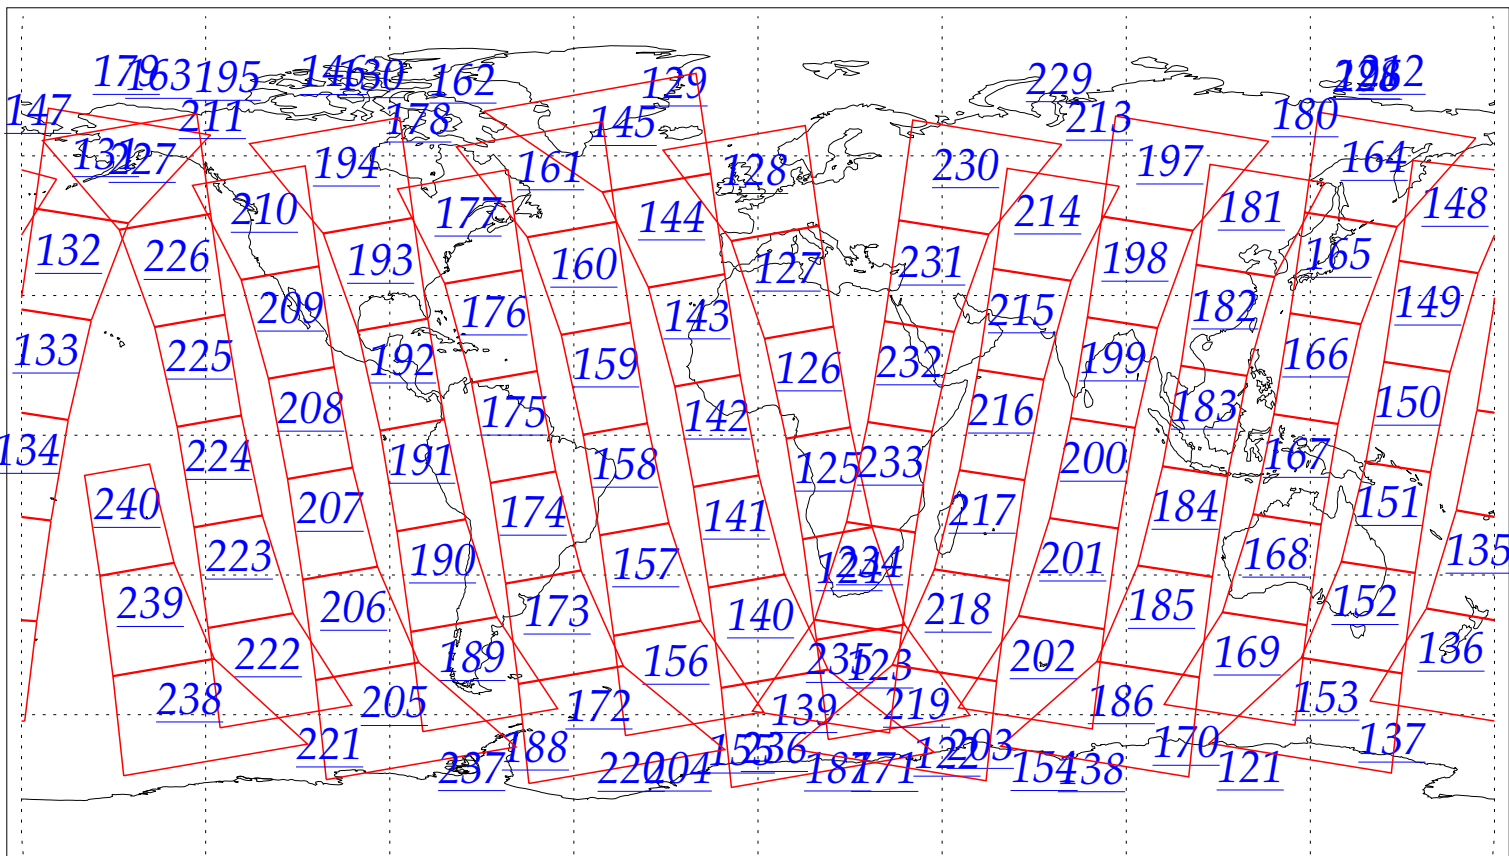

L1B Availability  
AMSU Granules: 240  
HSB Granules: 240  
AIRS Granules: 0

18 Jun 2002  
DoY 169  
Aqua Day 45  
Granules: 1 to 120

Granules: 121 to 240

Legend: AMSU Available, HSB Available, AIRS Available

L1B Availability  
AMSU Granules: 240  
HSB Granules: 240  
AIRS Granules: 0

18 Jun 2002  
DoY 169  
Aqua Day 45

Ascending Granules

Descending Granules

Legend: AMSU Available, HSB Available, AIRS Available

L1B Availability  
 AMSU Granules: 240  
 HSB Granules: 240  
 AIRS Granules: 0

18 Jun 2002  
 DoY 169  
 Aqua Day 45

Northern Hemisphere Granules

Southern Hemisphere Granules

Legend: AMSU Available, HSB Available, **AIRS Available**