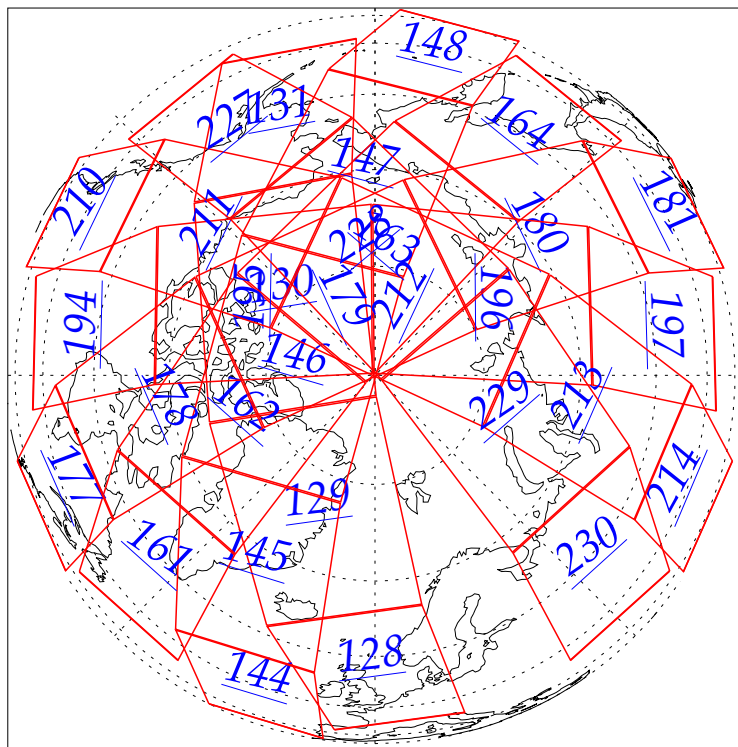

L1B Availability  
AMSU Granules: 240  
HSB Granules: 240  
AIRS Granules: 0

18 Jun 2002  
DoY 169  
Aqua Day 45

Ascending Granules

Descending Granules

Legend: AMSU Available, HSB Available, AIRS Available

L1B Availability  
 AMSU Granules: 240  
 HSB Granules: 240  
 AIRS Granules: 0

18 Jun 2002  
 DoY 169  
 Aqua Day 45

Northern Hemisphere Granules

Southern Hemisphere Granules

Legend: AMSU Available, HSB Available, **AIRS Available**