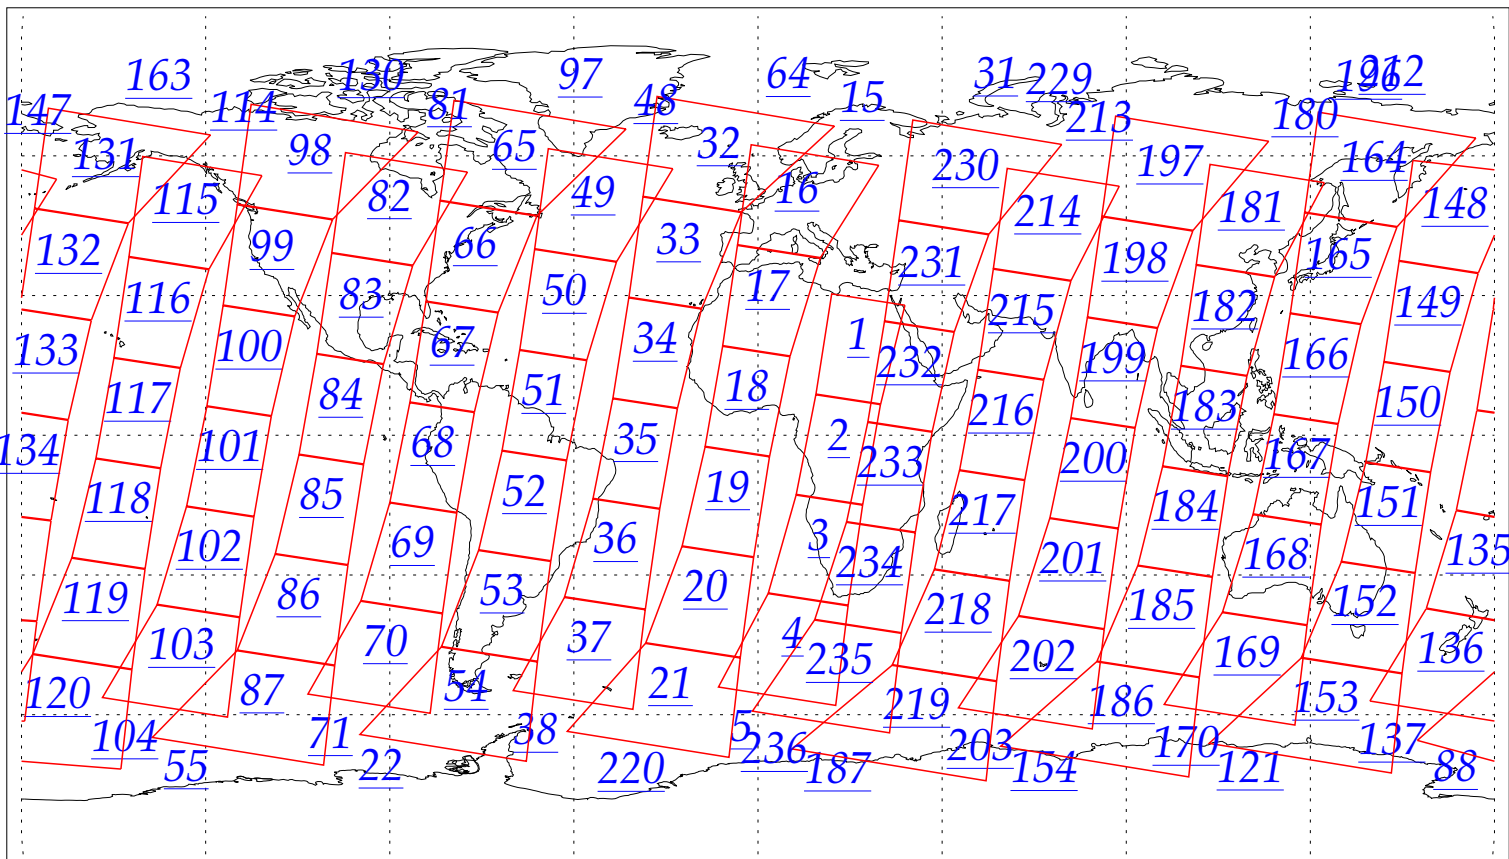

L1B Availability  
AMSU Granules: 240  
HSB Granules: 240  
AIRS Granules: 0

18 Jun 2002  
DoY 169  
Aqua Day 45  
Granules: 1 to 120

Granules: 121 to 240

Legend: AMSU Available, HSB Available, AIRS Available

L1B Availability  
AMSU Granules: 240  
HSB Granules: 240  
AIRS Granules: 0

18 Jun 2002  
DoY 169  
Aqua Day 45

Ascending Granules

Descending Granules

Legend: AMSU Available, HSB Available, AIRS Available

L1B Availability  
 AMSU Granules: 240  
 HSB Granules: 240  
 AIRS Granules: 0

18 Jun 2002  
 DoY 169  
 Aqua Day 45

Northern Hemisphere Granules

Southern Hemisphere Granules

Legend: AMSU Available, HSB Available, **AIRS Available**