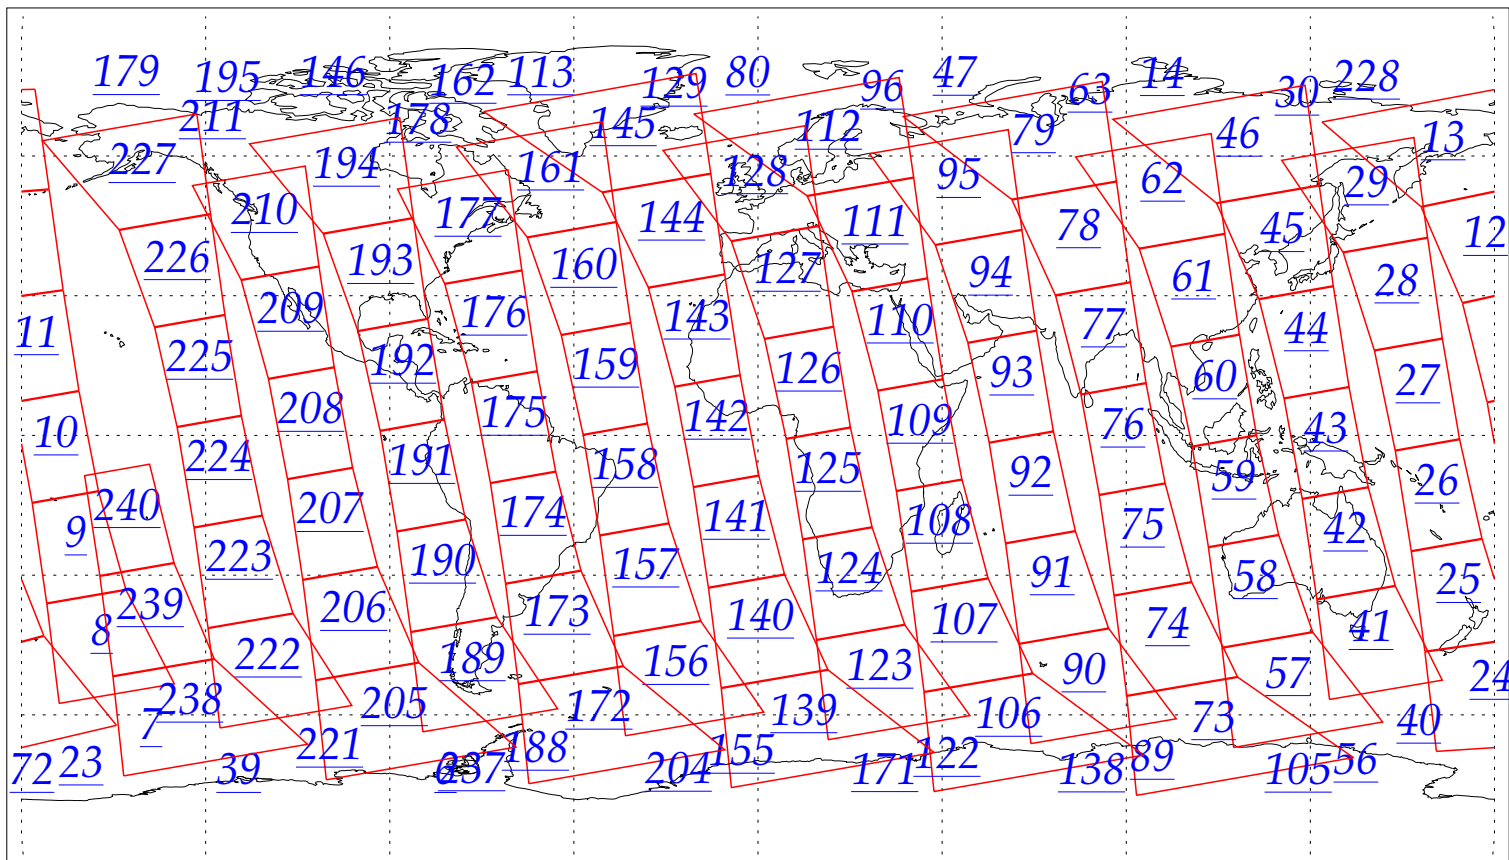

L1B Availability  
AMSU Granules: 240  
HSB Granules: 240  
AIRS Granules: 0

18 Jun 2002  
DoY 169  
Aqua Day 45  
Granules: 1 to 120

Granules: 121 to 240

Legend: AMSU Available, HSB Available, AIRS Available

L1B Availability  
AMSU Granules: 240  
HSB Granules: 240  
AIRS Granules: 0

18 Jun 2002  
DoY 169  
Aqua Day 45

Ascending Granules

Descending Granules

Legend: AMSU Available, HSB Available, AIRS Available

L1B Availability  
 AMSU Granules: 240  
 HSB Granules: 240  
 AIRS Granules: 0

18 Jun 2002  
 DoY 169  
 Aqua Day 45

Northern Hemisphere Granules

Southern Hemisphere Granules

Legend: AMSU Available, HSB Available, **AIRS Available**