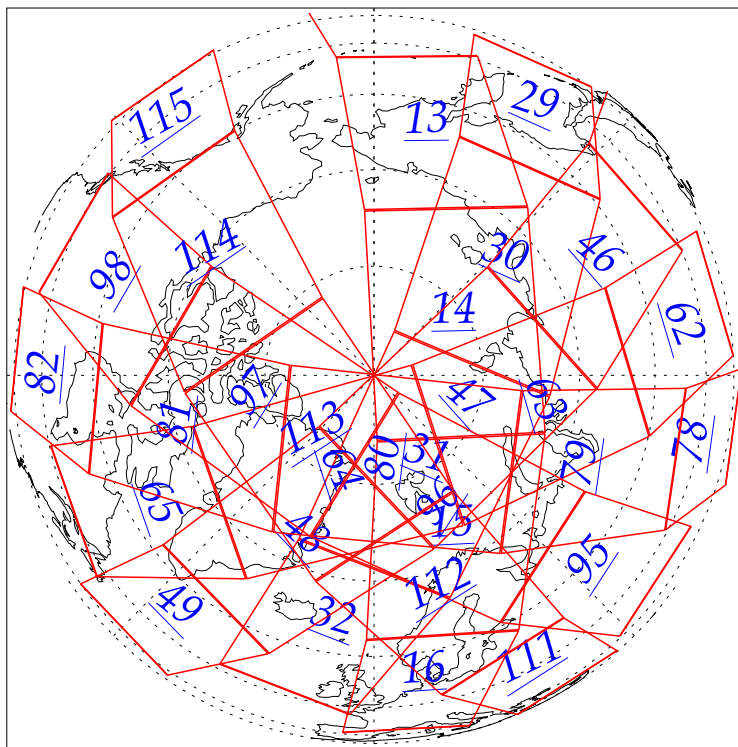

L1B Availability  
AMSU Granules: 240  
HSB Granules: 240  
AIRS Granules: 0

18 Jun 2002  
DoY 169  
Aqua Day 45  
Granules: 1 to 120

Granules: 121 to 240

Legend: AMSU Available, HSB Available, AIRS Available

L1B Availability  
AMSU Granules: 240  
HSB Granules: 240  
AIRS Granules: 0

18 Jun 2002  
DoY 169  
Aqua Day 45

Ascending Granules

Descending Granules

Legend: AMSU Available, HSB Available, AIRS Available

L1B Availability  
 AMSU Granules: 240  
 HSB Granules: 240  
 AIRS Granules: 0

18 Jun 2002  
 DoY 169  
 Aqua Day 45

Northern Hemisphere Granules

Southern Hemisphere Granules

Legend: AMSU Available, HSB Available, **AIRS Available**