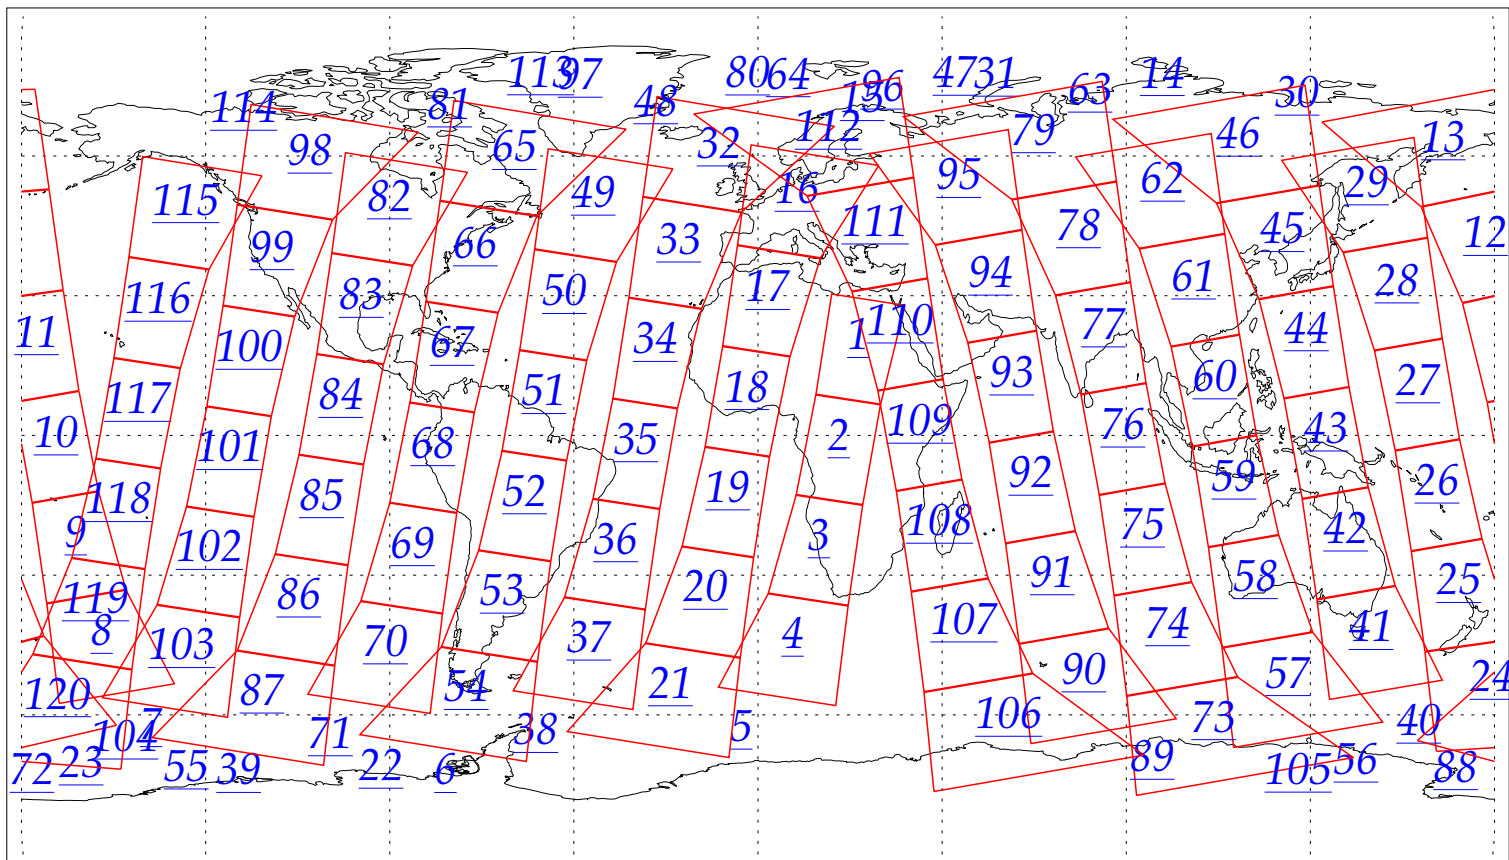

L1B Availability  
AMSU Granules: 240  
HSB Granules: 240  
AIRS Granules: 0

18 Jun 2002  
DoY 169  
Aqua Day 45  
Granules: 1 to 120

Granules: 121 to 240

Legend: AMSU Available, HSB Available, AIRS Available

L1B Availability  
AMSU Granules: 240  
HSB Granules: 240  
AIRS Granules: 0

18 Jun 2002  
DoY 169  
Aqua Day 45

Ascending Granules

Descending Granules

Legend: AMSU Available, HSB Available, AIRS Available

L1B Availability  
 AMSU Granules: 240  
 HSB Granules: 240  
 AIRS Granules: 0

18 Jun 2002  
 DoY 169  
 Aqua Day 45

Northern Hemisphere Granules

Southern Hemisphere Granules

Legend: AMSU Available, HSB Available, **AIRS Available**