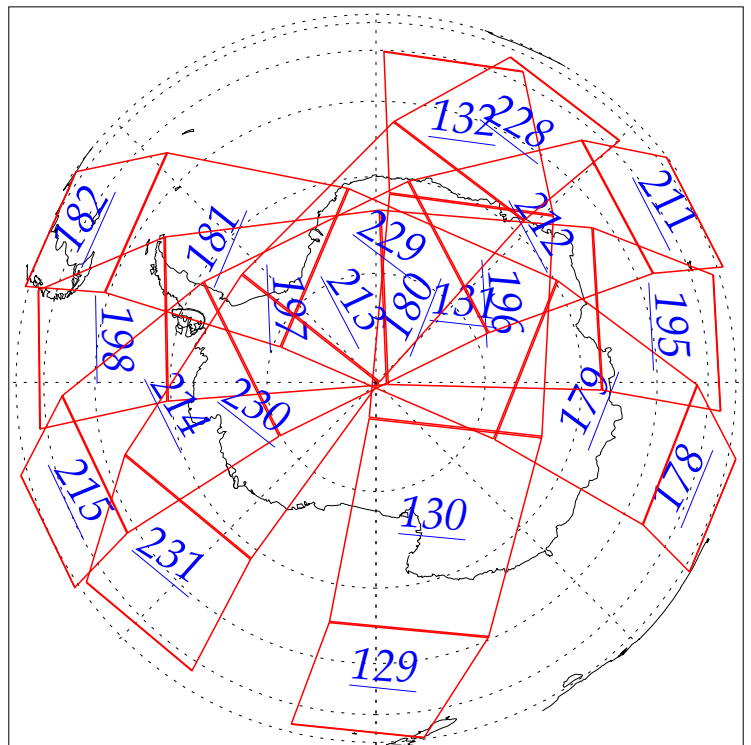

17 Jun 2002
DoY 168
Aqua Day 44

Ascending Granules

Descending Granules

Legend: AMSU Available, HSB Available, AIRS Available

L1B Availability
 AMSU Granules: 203
 HSB Granules: 203
 AIRS Granules: 0

17 Jun 2002
 DoY 168
 Aqua Day 44

Northern Hemisphere Granules

Southern Hemisphere Granules

Legend: AMSU Available, HSB Available, AIRS Available