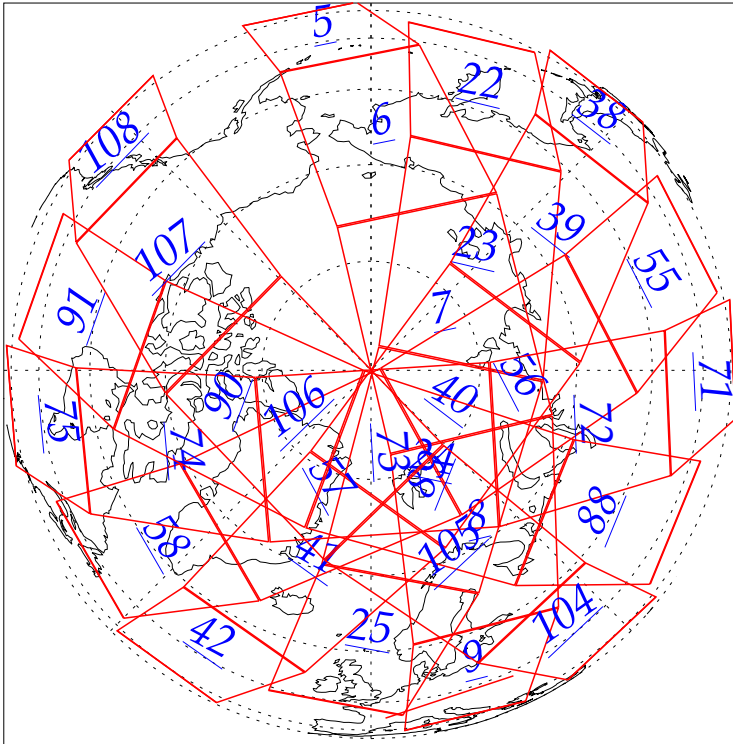

L1B Availability
AMSU Granules: 203
HSB Granules: 203
AIRS Granules: 0

17 Jun 2002
DoY 168
Aqua Day 44
Granules: 1 to 120

Granules: 121 to 240

Legend: AMSU Available, HSB Available, AIRS Available

L1B Availability
AMSU Granules: 203
HSB Granules: 203
AIRS Granules: 0

17 Jun 2002
DoY 168
Aqua Day 44

Ascending Granules

Descending Granules

Legend: AMSU Available, HSB Available, AIRS Available

L1B Availability
 AMSU Granules: 203
 HSB Granules: 203
 AIRS Granules: 0

17 Jun 2002
 DoY 168
 Aqua Day 44

Northern Hemisphere Granules

Southern Hemisphere Granules

Legend: AMSU Available, HSB Available, AIRS Available