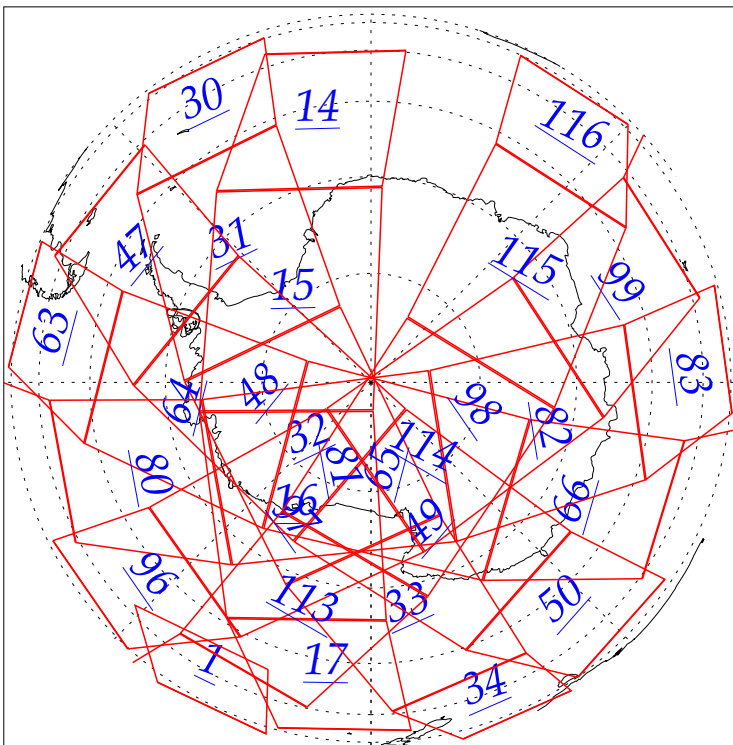

L1B Availability
AMSU Granules: 203
HSB Granules: 203
AIRS Granules: 0

17 Jun 2002
DoY 168
Aqua Day 44
Granules: 1 to 120

Granules: 121 to 240

Legend: AMSU Available, HSB Available, AIRS Available

L1B Availability
AMSU Granules: 203
HSB Granules: 203
AIRS Granules: 0

17 Jun 2002
DoY 168
Aqua Day 44

Ascending Granules

Descending Granules

Legend: AMSU Available, HSB Available, AIRS Available

L1B Availability
 AMSU Granules: 203
 HSB Granules: 203
 AIRS Granules: 0

17 Jun 2002
 DoY 168
 Aqua Day 44

Northern Hemisphere Granules

Southern Hemisphere Granules

Legend: AMSU Available, HSB Available, AIRS Available