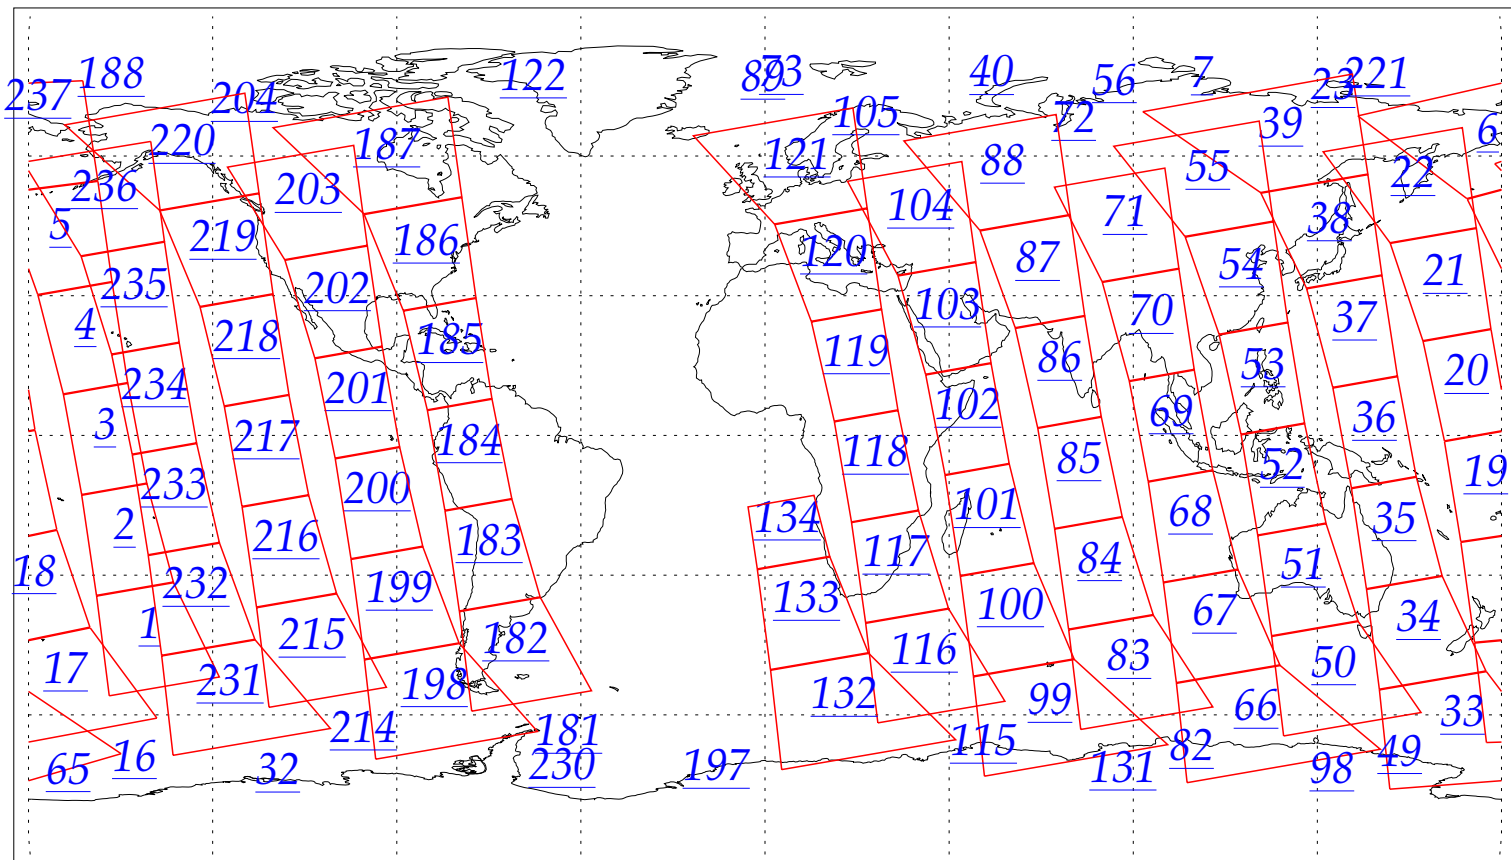

L1B Availability
AMSU Granules: 203
HSB Granules: 203
AIRS Granules: 0

17 Jun 2002
DoY 168
Aqua Day 44
Granules: 1 to 120

Granules: 121 to 240

Legend: AMSU Available, HSB Available, AIRS Available

L1B Availability
AMSU Granules: 203
HSB Granules: 203
AIRS Granules: 0

17 Jun 2002
DoY 168
Aqua Day 44

Ascending Granules

Descending Granules

Legend: AMSU Available, HSB Available, AIRS Available

L1B Availability
 AMSU Granules: 203
 HSB Granules: 203
 AIRS Granules: 0

17 Jun 2002
 DoY 168
 Aqua Day 44

Northern Hemisphere Granules

Southern Hemisphere Granules

Legend: AMSU Available, HSB Available, AIRS Available