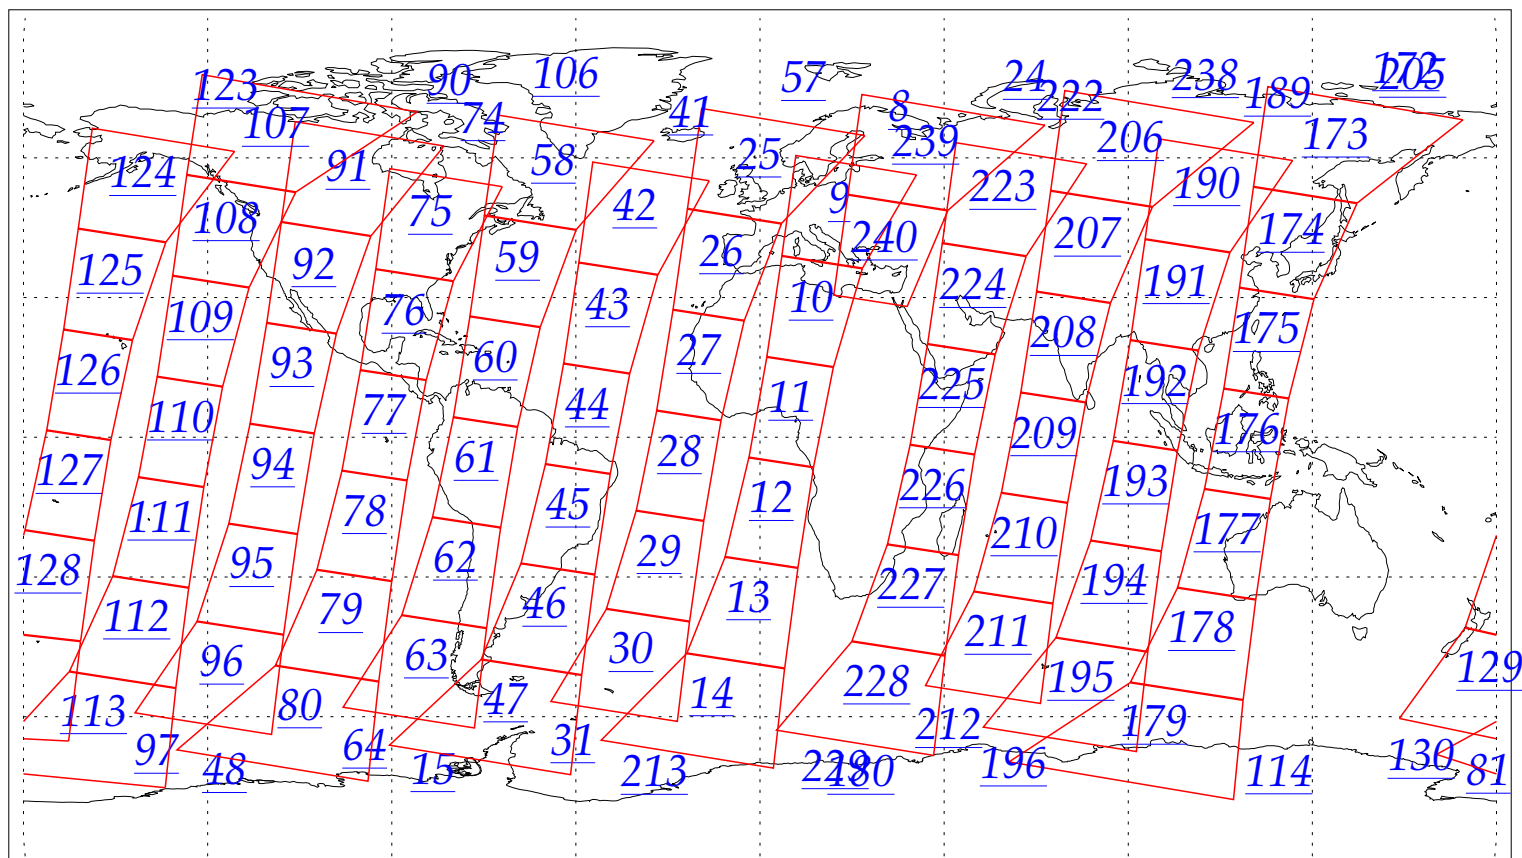

L1B Availability
AMSU Granules: 203
HSB Granules: 203
AIRS Granules: 0

17 Jun 2002
DoY 168
Aqua Day 44
Granules: 1 to 120

Granules: 121 to 240

Legend: AMSU Available, HSB Available, AIRS Available

L1B Availability
AMSU Granules: 203
HSB Granules: 203
AIRS Granules: 0

17 Jun 2002
DoY 168
Aqua Day 44

Ascending Granules

Descending Granules

Legend: AMSU Available, HSB Available, AIRS Available

L1B Availability
 AMSU Granules: 203
 HSB Granules: 203
 AIRS Granules: 0

17 Jun 2002
 DoY 168
 Aqua Day 44

Northern Hemisphere Granules

Southern Hemisphere Granules

Legend: AMSU Available, HSB Available, AIRS Available