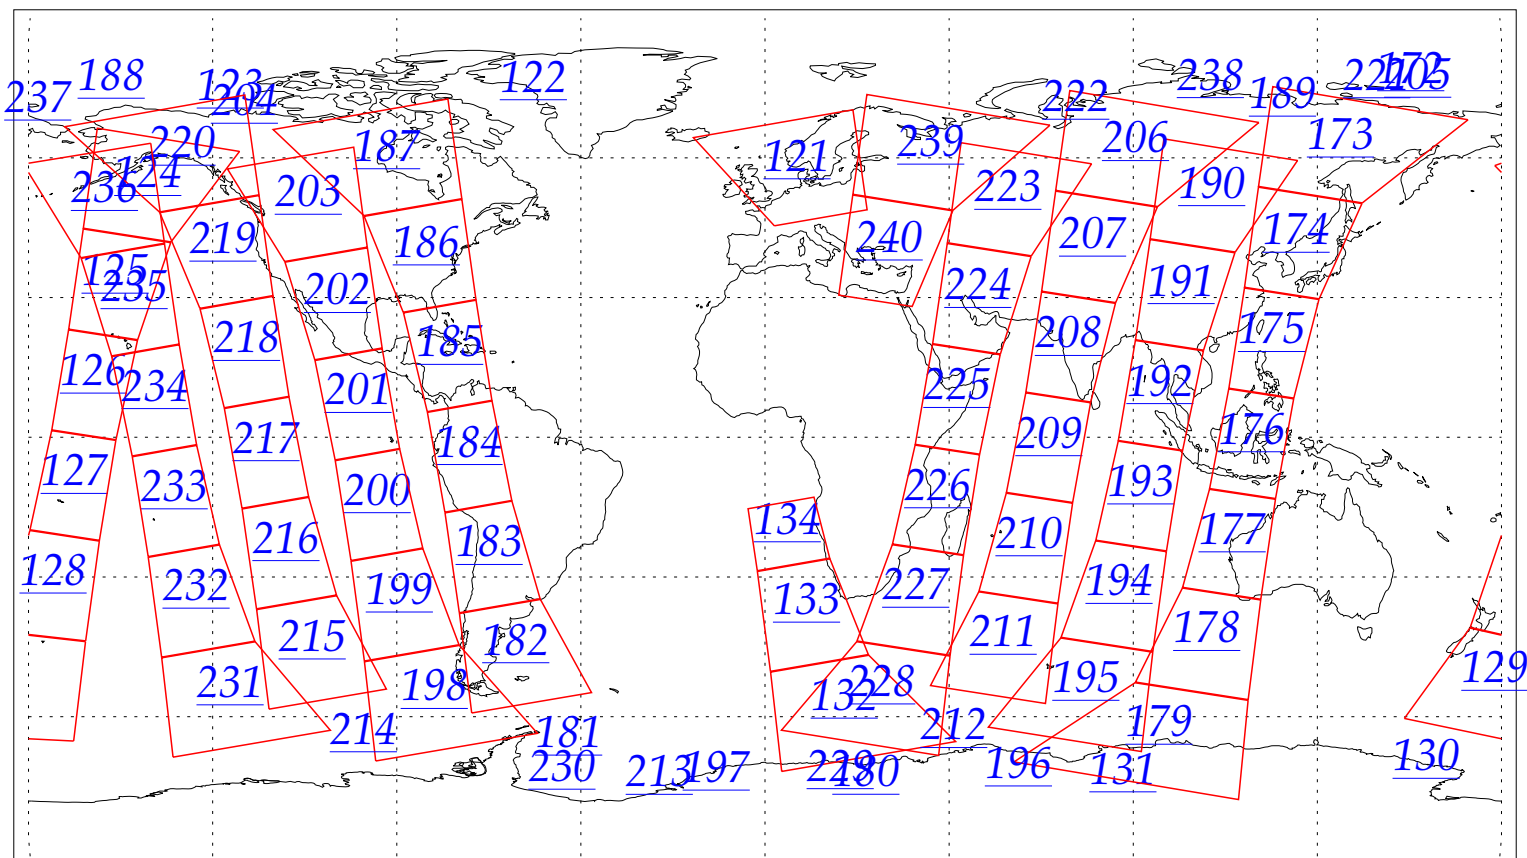

L1B Availability
AMSU Granules: 203
HSB Granules: 203
AIRS Granules: 0

17 Jun 2002
DoY 168
Aqua Day 44
Granules: 1 to 120

Granules: 121 to 240

Legend: AMSU Available, HSB Available, AIRS Available

L1B Availability
AMSU Granules: 203
HSB Granules: 203
AIRS Granules: 0

17 Jun 2002
DoY 168
Aqua Day 44

Ascending Granules

Descending Granules

Legend: AMSU Available, HSB Available, AIRS Available

L1B Availability
 AMSU Granules: 203
 HSB Granules: 203
 AIRS Granules: 0

17 Jun 2002
 DoY 168
 Aqua Day 44

Northern Hemisphere Granules

Southern Hemisphere Granules

Legend: AMSU Available, HSB Available, AIRS Available