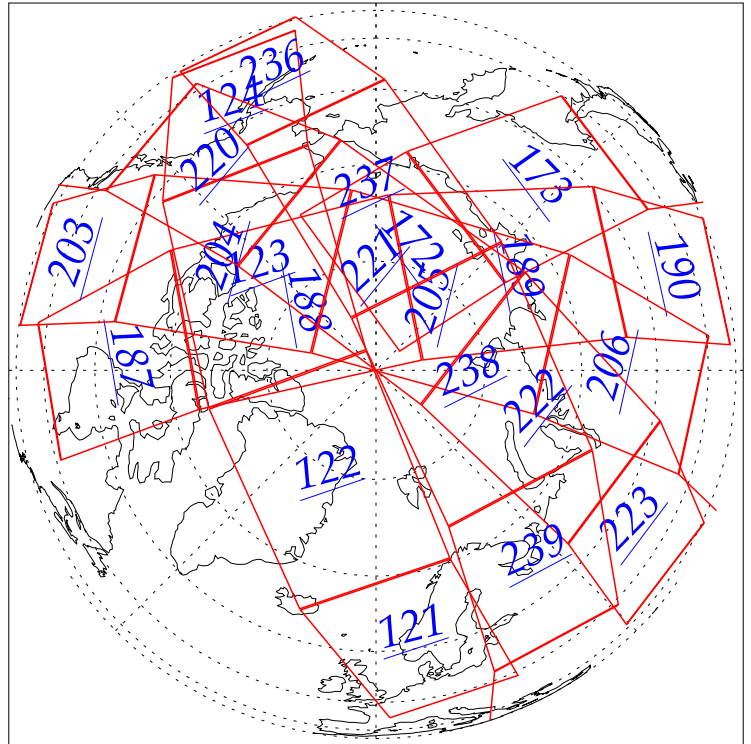

L1B Availability
AMSU Granules: 203
HSB Granules: 203
AIRS Granules: 0

17 Jun 2002
DoY 168
Aqua Day 44
Granules: 1 to 120

Granules: 121 to 240

Legend: AMSU Available, HSB Available, AIRS Available

L1B Availability
AMSU Granules: 203
HSB Granules: 203
AIRS Granules: 0

17 Jun 2002
DoY 168
Aqua Day 44

Ascending Granules

Descending Granules

Legend: AMSU Available, HSB Available, AIRS Available

L1B Availability
 AMSU Granules: 203
 HSB Granules: 203
 AIRS Granules: 0

17 Jun 2002
 DoY 168
 Aqua Day 44

Northern Hemisphere Granules

Southern Hemisphere Granules

Legend: AMSU Available, HSB Available, AIRS Available