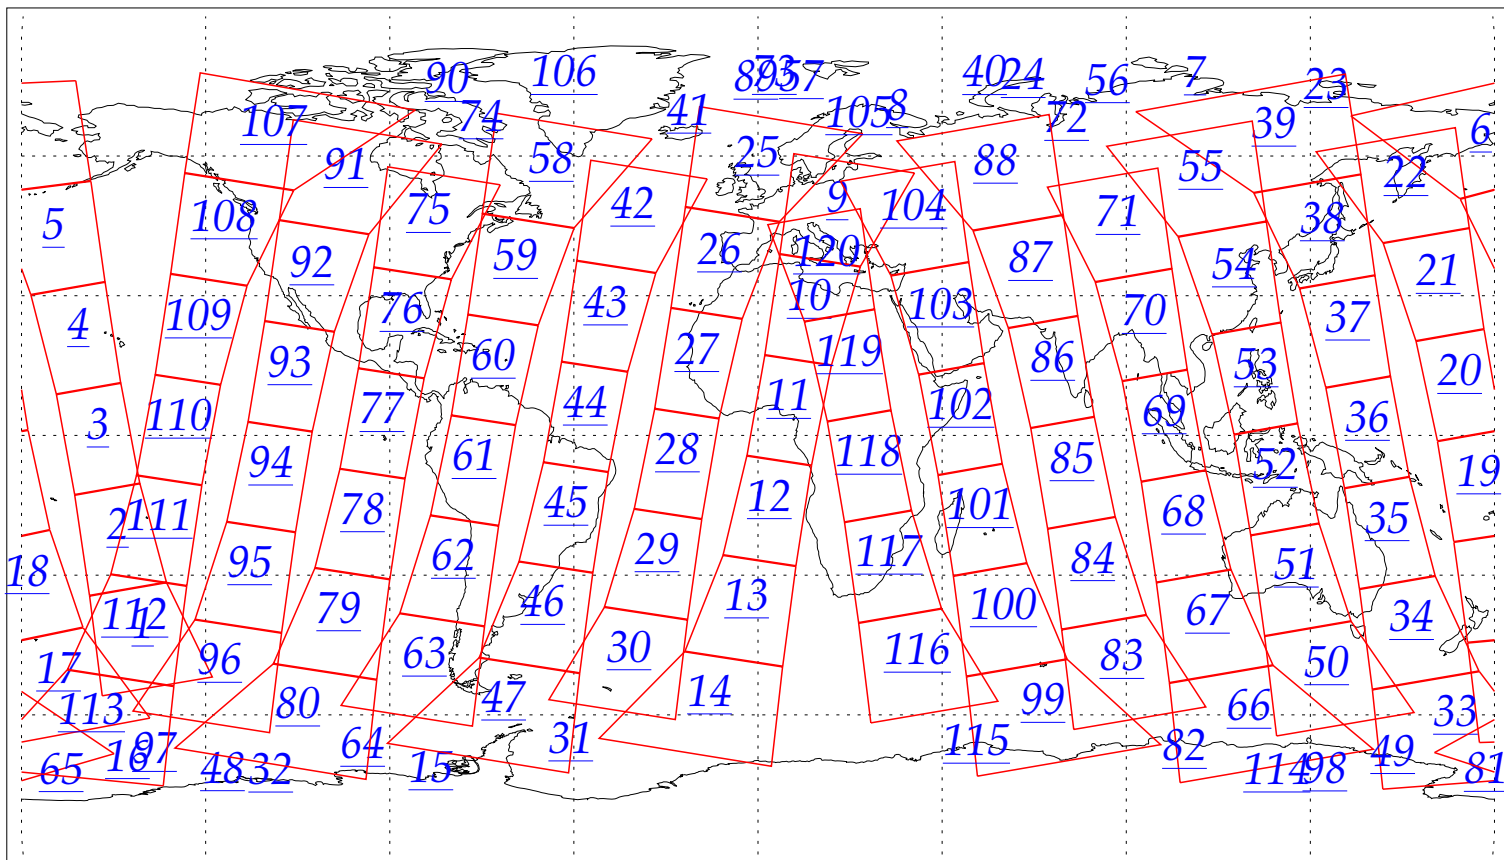

L1B Availability
AMSU Granules: 203
HSB Granules: 203
AIRS Granules: 0

17 Jun 2002
DoY 168
Aqua Day 44
Granules: 1 to 120

Granules: 121 to 240

Legend: AMSU Available, HSB Available, AIRS Available

L1B Availability
AMSU Granules: 203
HSB Granules: 203
AIRS Granules: 0

17 Jun 2002
DoY 168
Aqua Day 44

Ascending Granules

Descending Granules

Legend: AMSU Available, HSB Available, AIRS Available

L1B Availability
 AMSU Granules: 203
 HSB Granules: 203
 AIRS Granules: 0

17 Jun 2002
 DoY 168
 Aqua Day 44

Northern Hemisphere Granules

Southern Hemisphere Granules

Legend: AMSU Available, HSB Available, AIRS Available