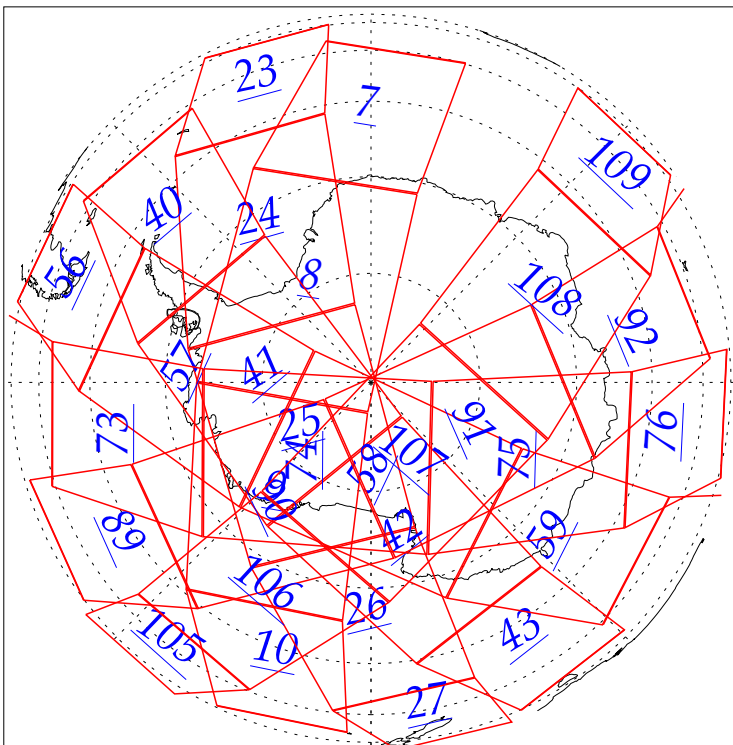

L1B Availability  
AMSU Granules: 236  
HSB Granules: 238  
AIRS Granules: 0

16 Jun 2002  
DoY 167  
Aqua Day 43  
Granules: 1 to 120

Granules: 121 to 240

Legend: AMSU Available, HSB Available, AIRS Available

L1B Availability  
AMSU Granules: 236  
HSB Granules: 238  
AIRS Granules: 0

16 Jun 2002  
DoY 167  
Aqua Day 43  
Ascending Granules

Descending Granules

Legend: AMSU Available, HSB Available, AIRS Available

L1B Availability  
 AMSU Granules: 236  
 HSB Granules: 238  
 AIRS Granules: 0

16 Jun 2002  
 DoY 167  
 Aqua Day 43

Northern Hemisphere Granules

Southern Hemisphere Granules

Legend: AMSU Available, HSB Available, **AIRS Available**