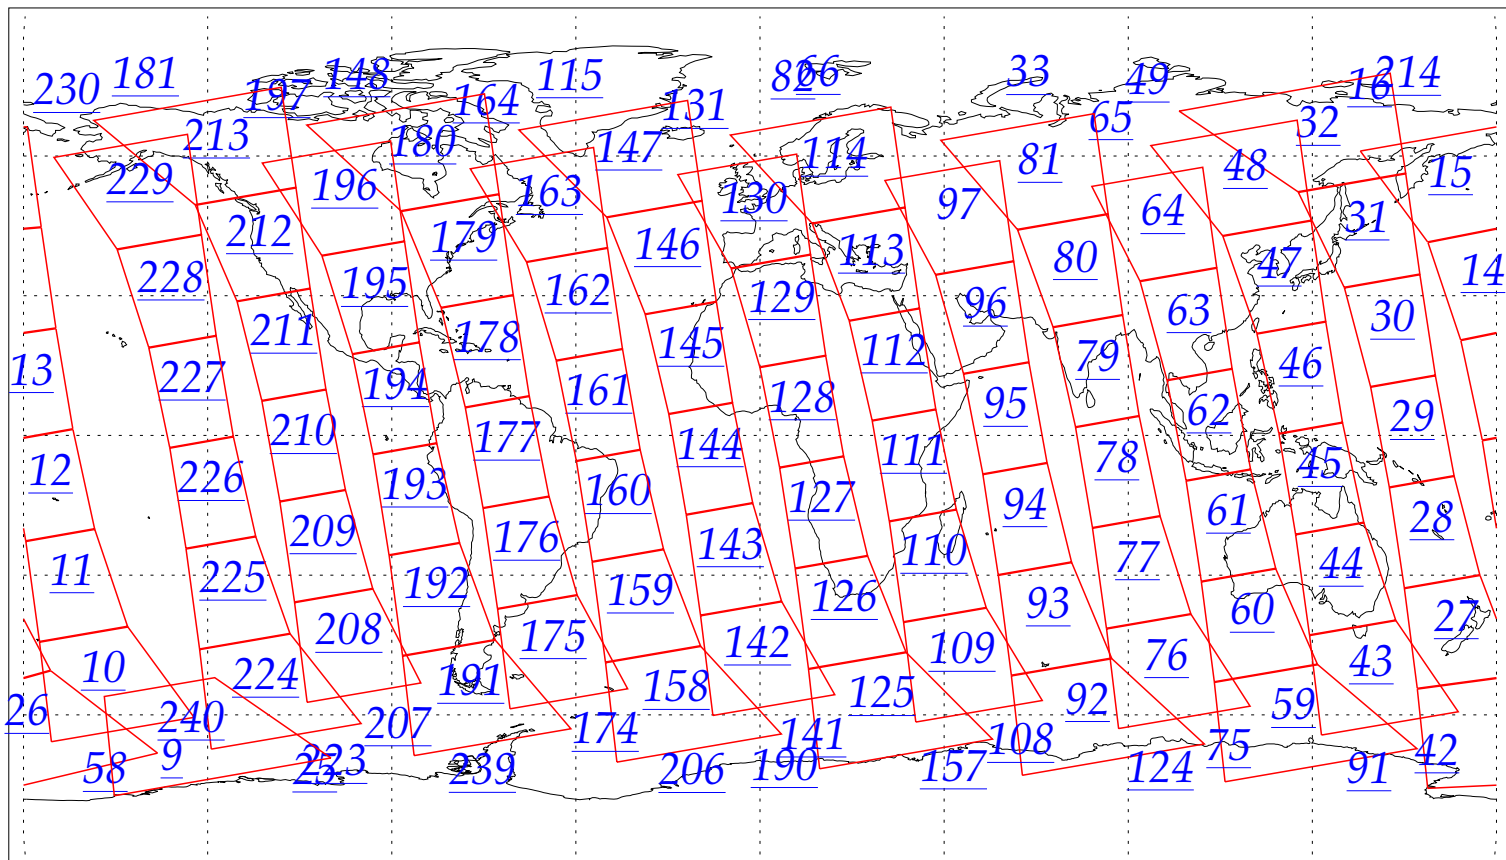

L1B Availability  
AMSU Granules: 236  
HSB Granules: 238  
AIRS Granules: 0

16 Jun 2002  
DoY 167  
Aqua Day 43  
Granules: 1 to 120

Granules: 121 to 240

Legend: AMSU Available, HSB Available, AIRS Available

L1B Availability  
AMSU Granules: 236  
HSB Granules: 238  
AIRS Granules: 0

16 Jun 2002  
DoY 167  
Aqua Day 43  
Ascending Granules

Descending Granules

Legend: AMSU Available, HSB Available, AIRS Available

L1B Availability  
 AMSU Granules: 236  
 HSB Granules: 238  
 AIRS Granules: 0

16 Jun 2002  
 DoY 167  
 Aqua Day 43

Northern Hemisphere Granules

Southern Hemisphere Granules

Legend: AMSU Available, HSB Available, **AIRS Available**