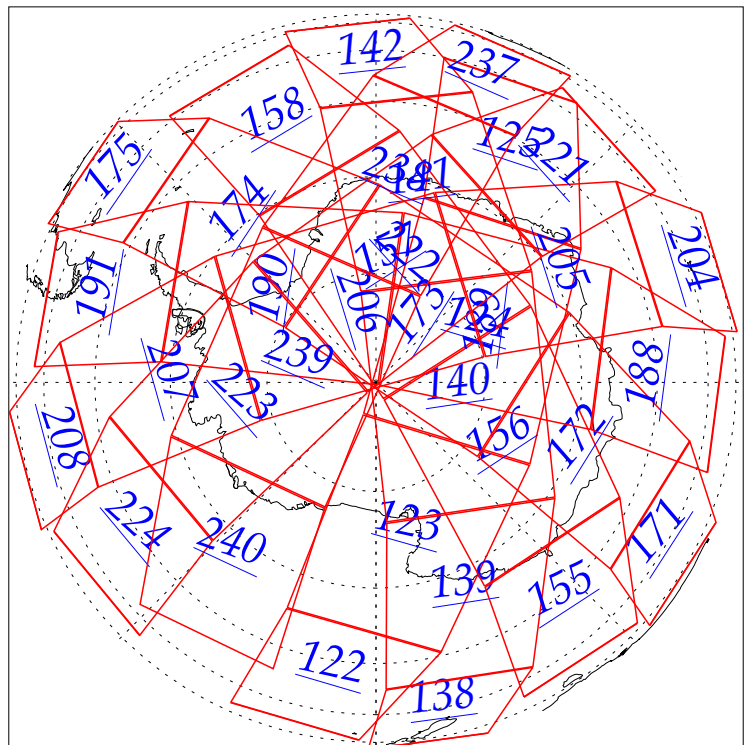

L1B Availability  
AMSU Granules: 236  
HSB Granules: 238  
AIRS Granules: 0

16 Jun 2002  
DoY 167  
Aqua Day 43  
Granules: 1 to 120

Granules: 121 to 240

Legend: AMSU Available, HSB Available, AIRS Available

L1B Availability  
AMSU Granules: 236  
HSB Granules: 238  
AIRS Granules: 0

16 Jun 2002  
DoY 167  
Aqua Day 43  
Ascending Granules

Descending Granules

Legend: AMSU Available, HSB Available, AIRS Available

L1B Availability  
 AMSU Granules: 236  
 HSB Granules: 238  
 AIRS Granules: 0

16 Jun 2002  
 DoY 167  
 Aqua Day 43

Northern Hemisphere Granules

Southern Hemisphere Granules

Legend: AMSU Available, HSB Available, **AIRS Available**