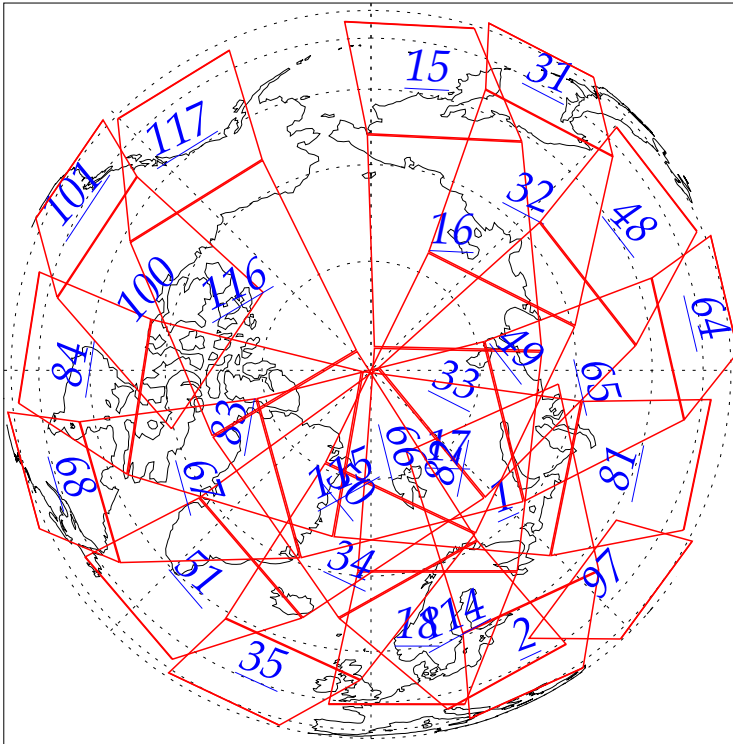

L1B Availability  
AMSU Granules: 236  
HSB Granules: 238  
AIRS Granules: 0

16 Jun 2002  
DoY 167  
Aqua Day 43  
Granules: 1 to 120

Granules: 121 to 240

Legend: AMSU Available, HSB Available, AIRS Available

L1B Availability  
AMSU Granules: 236  
HSB Granules: 238  
AIRS Granules: 0

16 Jun 2002  
DoY 167  
Aqua Day 43  
Ascending Granules

Descending Granules

Legend: AMSU Available, HSB Available, AIRS Available

L1B Availability  
 AMSU Granules: 236  
 HSB Granules: 238  
 AIRS Granules: 0

16 Jun 2002  
 DoY 167  
 Aqua Day 43

Northern Hemisphere Granules

Southern Hemisphere Granules

Legend: AMSU Available, HSB Available, **AIRS Available**