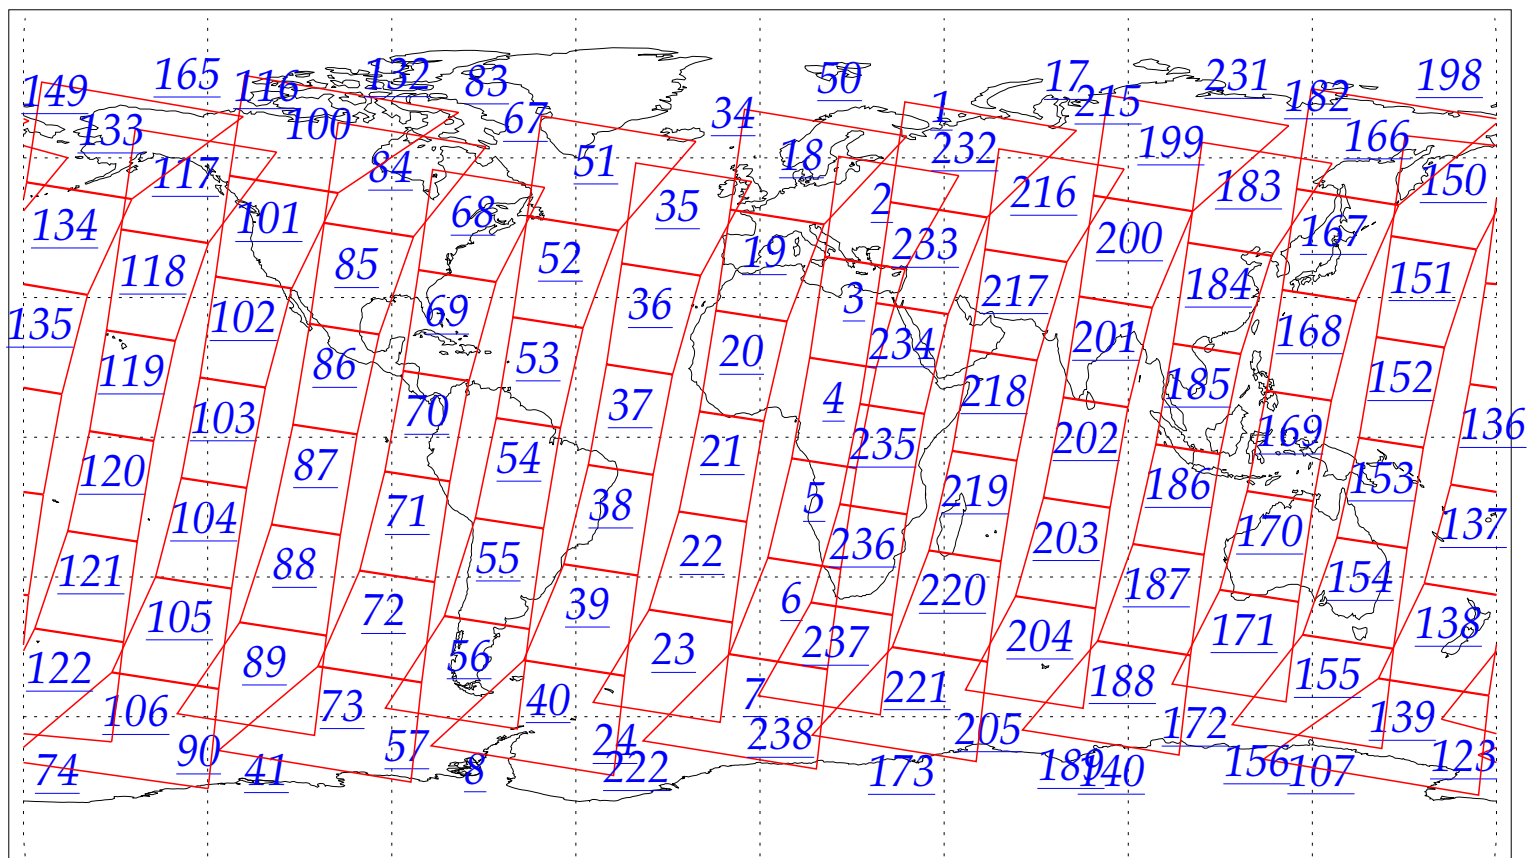

L1B Availability  
AMSU Granules: 236  
HSB Granules: 238  
AIRS Granules: 0

16 Jun 2002  
DoY 167  
Aqua Day 43  
Granules: 1 to 120

Granules: 121 to 240

Legend: AMSU Available, HSB Available, AIRS Available

L1B Availability  
AMSU Granules: 236  
HSB Granules: 238  
AIRS Granules: 0

16 Jun 2002  
DoY 167  
Aqua Day 43  
Ascending Granules

Descending Granules

Legend: AMSU Available, HSB Available, AIRS Available

L1B Availability  
 AMSU Granules: 236  
 HSB Granules: 238  
 AIRS Granules: 0

16 Jun 2002  
 DoY 167  
 Aqua Day 43

Northern Hemisphere Granules

Southern Hemisphere Granules

Legend: AMSU Available, HSB Available, **AIRS Available**