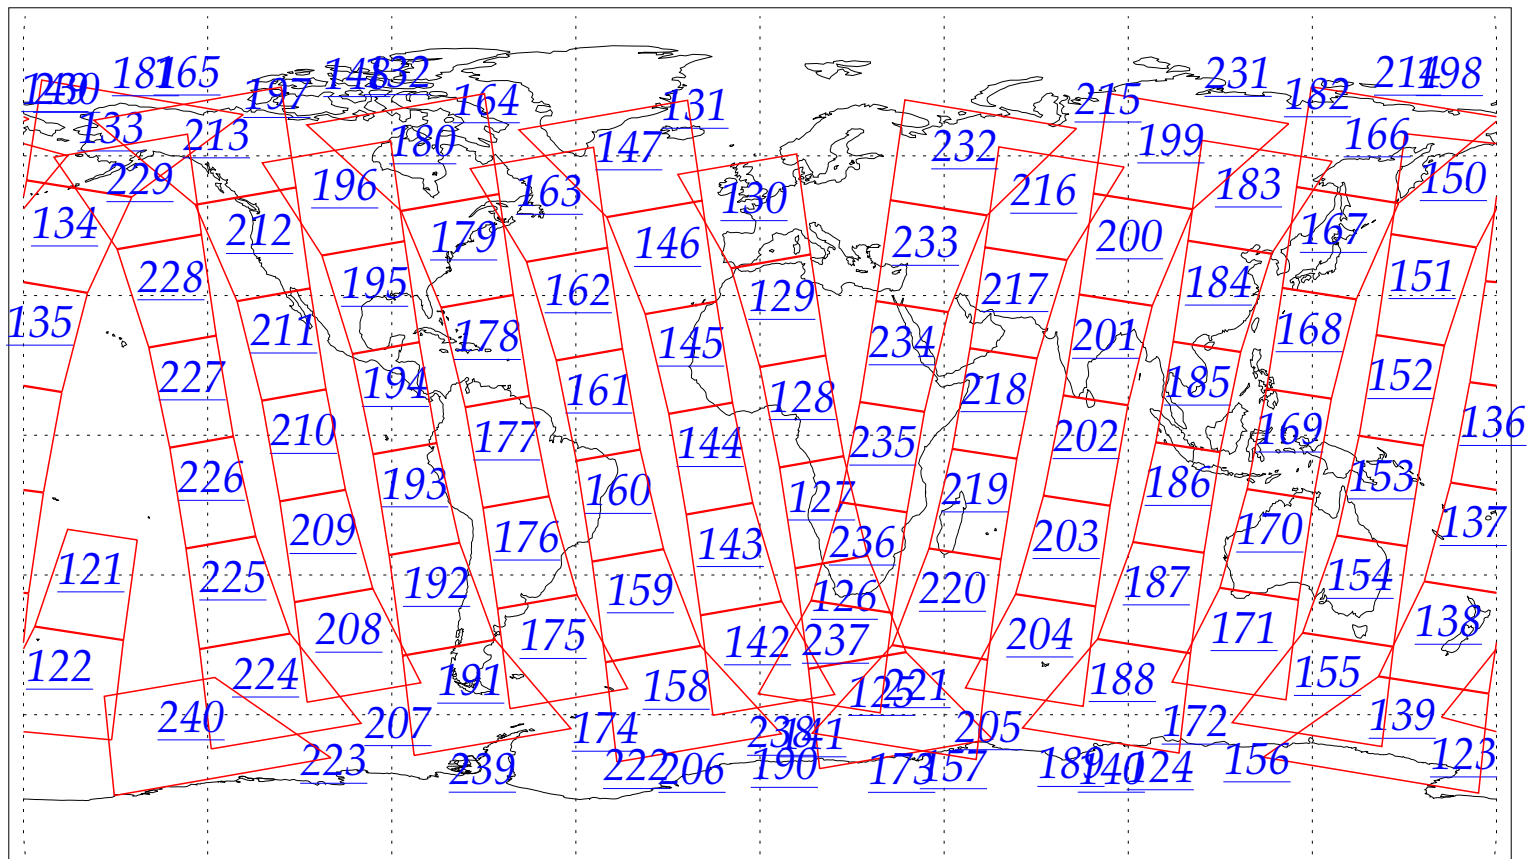

L1B Availability  
AMSU Granules: 236  
HSB Granules: 238  
AIRS Granules: 0

16 Jun 2002  
DoY 167  
Aqua Day 43  
Granules: 1 to 120

Granules: 121 to 240

Legend: AMSU Available, HSB Available, AIRS Available

L1B Availability  
AMSU Granules: 236  
HSB Granules: 238  
AIRS Granules: 0

16 Jun 2002  
DoY 167  
Aqua Day 43  
Ascending Granules

Descending Granules

Legend: AMSU Available, HSB Available, AIRS Available

L1B Availability  
 AMSU Granules: 236  
 HSB Granules: 238  
 AIRS Granules: 0

16 Jun 2002  
 DoY 167  
 Aqua Day 43

Northern Hemisphere Granules

Southern Hemisphere Granules

Legend: AMSU Available, HSB Available, **AIRS Available**