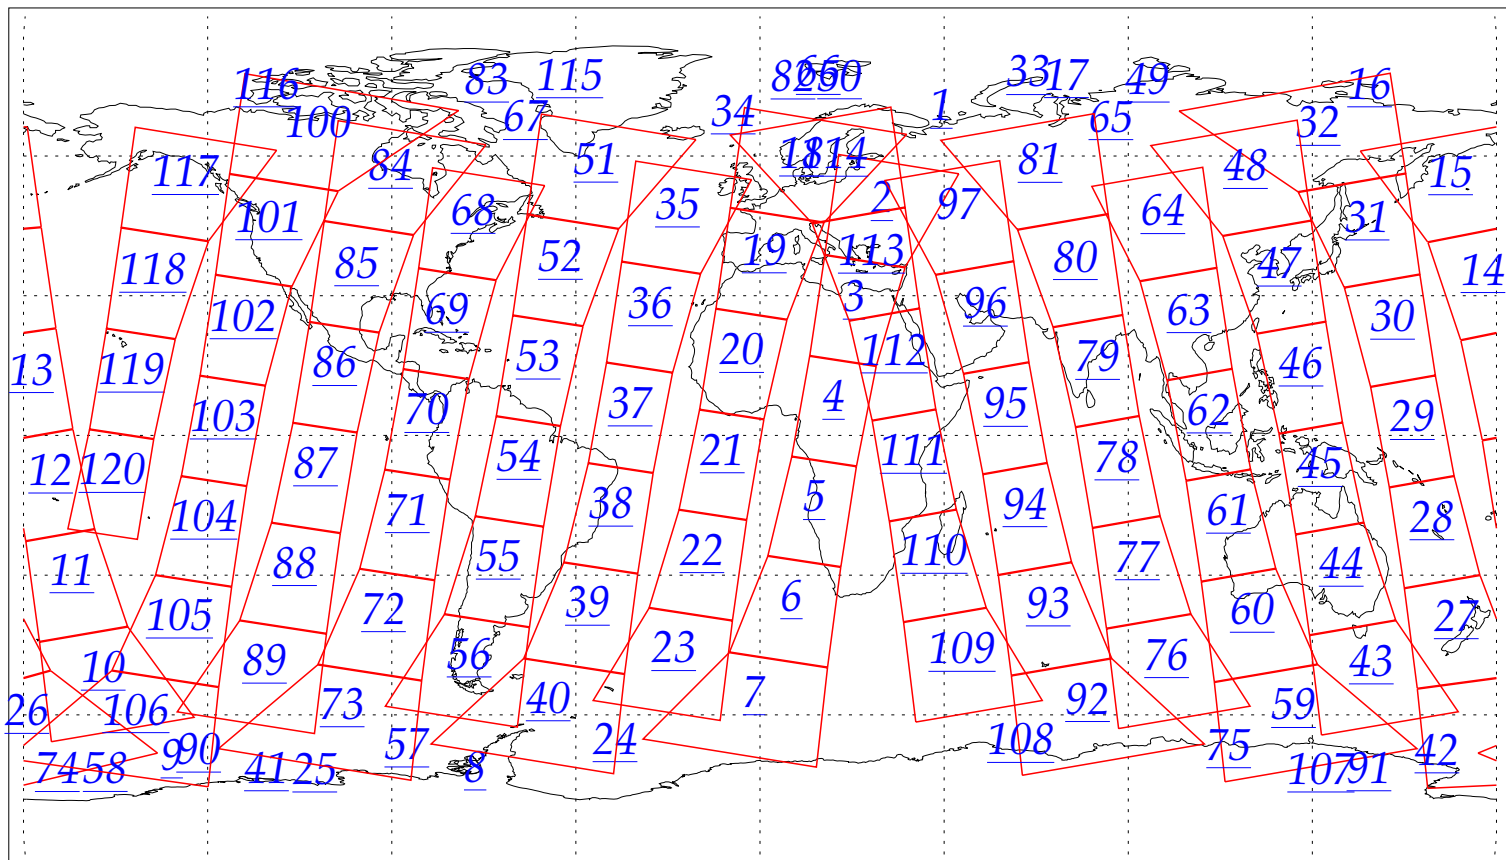

L1B Availability  
AMSU Granules: 236  
HSB Granules: 238  
AIRS Granules: 0

16 Jun 2002  
DoY 167  
Aqua Day 43  
Granules: 1 to 120

Granules: 121 to 240

Legend: AMSU Available, HSB Available, AIRS Available

L1B Availability  
AMSU Granules: 236  
HSB Granules: 238  
AIRS Granules: 0

16 Jun 2002  
DoY 167  
Aqua Day 43  
Ascending Granules

Descending Granules

Legend: AMSU Available, HSB Available, AIRS Available

L1B Availability  
 AMSU Granules: 236  
 HSB Granules: 238  
 AIRS Granules: 0

16 Jun 2002  
 DoY 167  
 Aqua Day 43

Northern Hemisphere Granules

Southern Hemisphere Granules

Legend: AMSU Available, HSB Available, **AIRS Available**