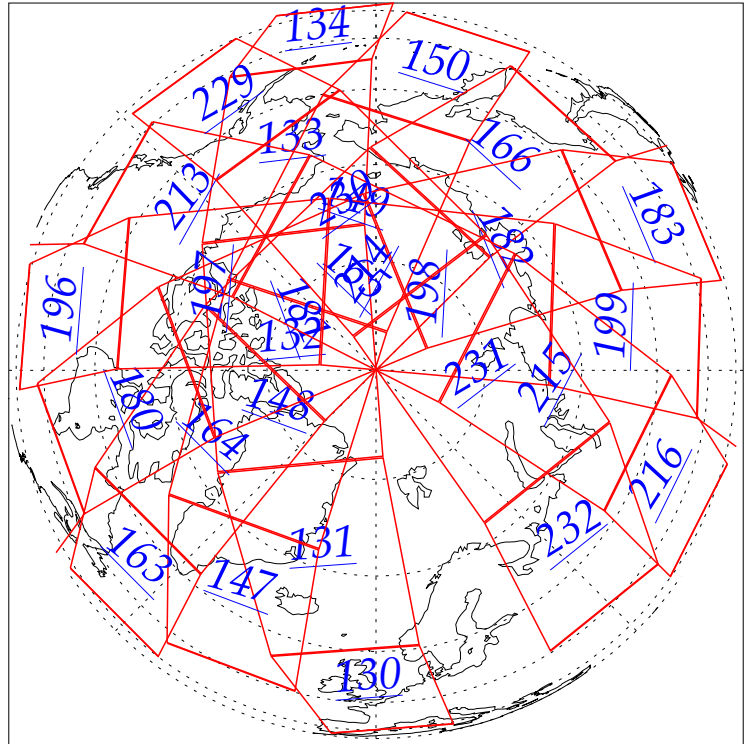

L1B Availability  
AMSU Granules: 236  
HSB Granules: 238  
AIRS Granules: 0

16 Jun 2002  
DoY 167  
Aqua Day 43  
Granules: 1 to 120

Granules: 121 to 240

Legend: AMSU Available, HSB Available, AIRS Available

L1B Availability  
AMSU Granules: 236  
HSB Granules: 238  
AIRS Granules: 0

16 Jun 2002  
DoY 167  
Aqua Day 43  
Ascending Granules

Descending Granules

Legend: AMSU Available, HSB Available, AIRS Available

L1B Availability  
 AMSU Granules: 236  
 HSB Granules: 238  
 AIRS Granules: 0

16 Jun 2002  
 DoY 167  
 Aqua Day 43

Northern Hemisphere Granules

Southern Hemisphere Granules

Legend: AMSU Available, HSB Available, **AIRS Available**