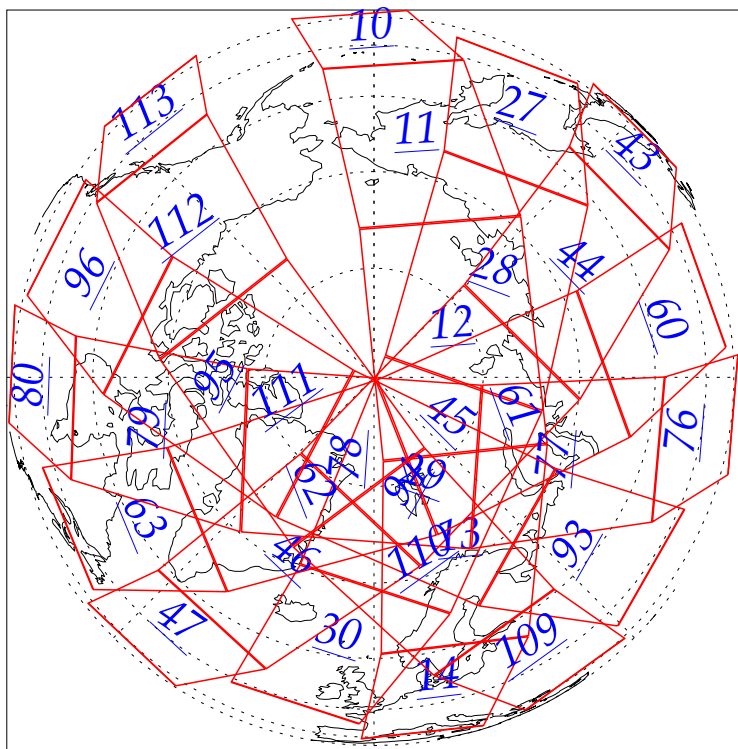

L1B Availability
AMSU Granules: 200
HSB Granules: 200
AIRS Granules: 0

13 Jun 2002
DoY 164
Aqua Day 40
Granules: 1 to 120

Granules: 121 to 240

Legend: AMSU Available, HSB Available, AIRS Available

L1B Availability
AMSU Granules: 200
HSB Granules: 200
AIRS Granules: 0

13 Jun 2002
DoY 164
Aqua Day 40

Ascending Granules

Descending Granules

Legend: AMSU Available, HSB Available, AIRS Available

L1B Availability
 AMSU Granules: 200
 HSB Granules: 200
 AIRS Granules: 0

13 Jun 2002
 DoY 164
 Aqua Day 40

Northern Hemisphere Granules

Southern Hemisphere Granules

Legend: AMSU Available, ~~AIRS Available~~