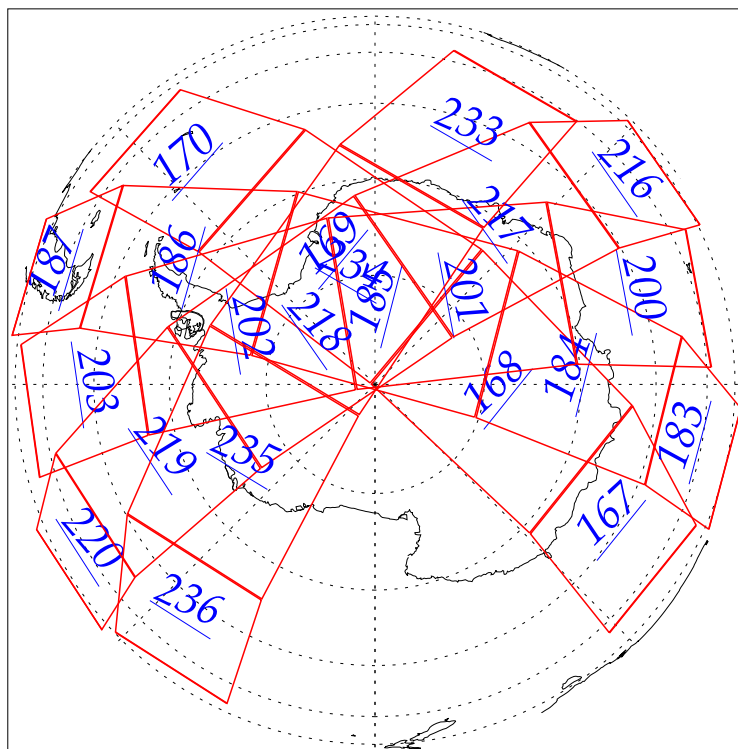

L1B Availability
AMSU Granules: 200
HSB Granules: 200
AIRS Granules: 0

13 Jun 2002
DoY 164
Aqua Day 40
Granules: 1 to 120

Granules: 121 to 240

Legend: AMSU Available, HSB Available, AIRS Available

L1B Availability
AMSU Granules: 200
HSB Granules: 200
AIRS Granules: 0

13 Jun 2002
DoY 164
Aqua Day 40

Ascending Granules

Descending Granules

Legend: AMSU Available, HSB Available, AIRS Available

L1B Availability
 AMSU Granules: 200
 HSB Granules: 200
 AIRS Granules: 0

13 Jun 2002
 DoY 164
 Aqua Day 40

Northern Hemisphere Granules

Southern Hemisphere Granules

Legend: AMSU Available, ~~AIRS Available~~