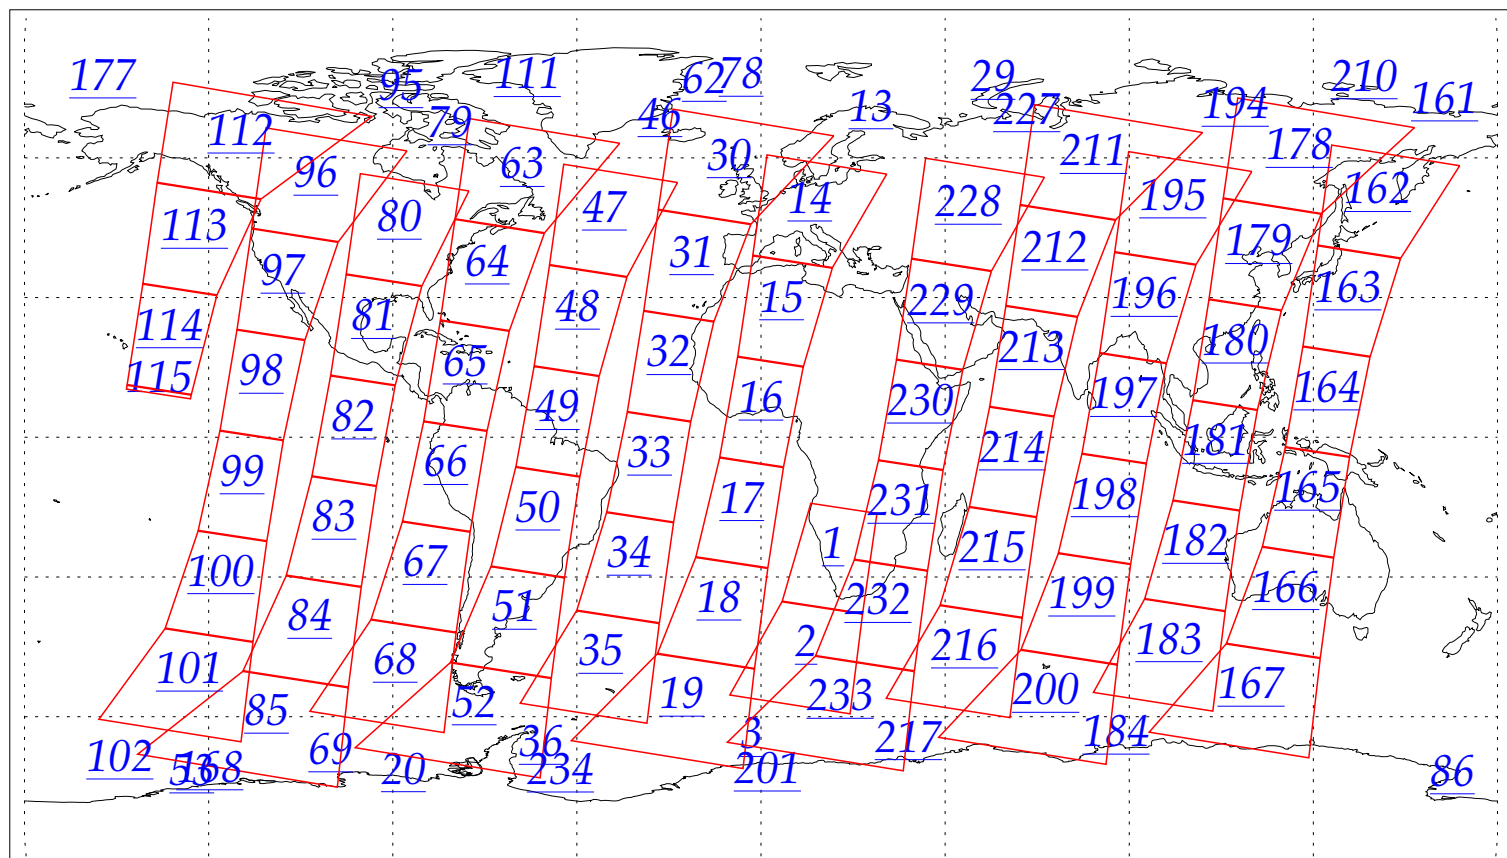

L1B Availability
AMSU Granules: 200
HSB Granules: 200
AIRS Granules: 0

13 Jun 2002
DoY 164
Aqua Day 40
Granules: 1 to 120

Granules: 121 to 240

Legend: AMSU Available, HSB Available, AIRS Available

L1B Availability
AMSU Granules: 200
HSB Granules: 200
AIRS Granules: 0

13 Jun 2002
DoY 164
Aqua Day 40

Ascending Granules

Descending Granules

Legend: AMSU Available, HSB Available, AIRS Available

L1B Availability
 AMSU Granules: 200
 HSB Granules: 200
 AIRS Granules: 0

13 Jun 2002
 DoY 164
 Aqua Day 40

Northern Hemisphere Granules

Southern Hemisphere Granules

Legend: AMSU Available, ~~AIRS Available~~