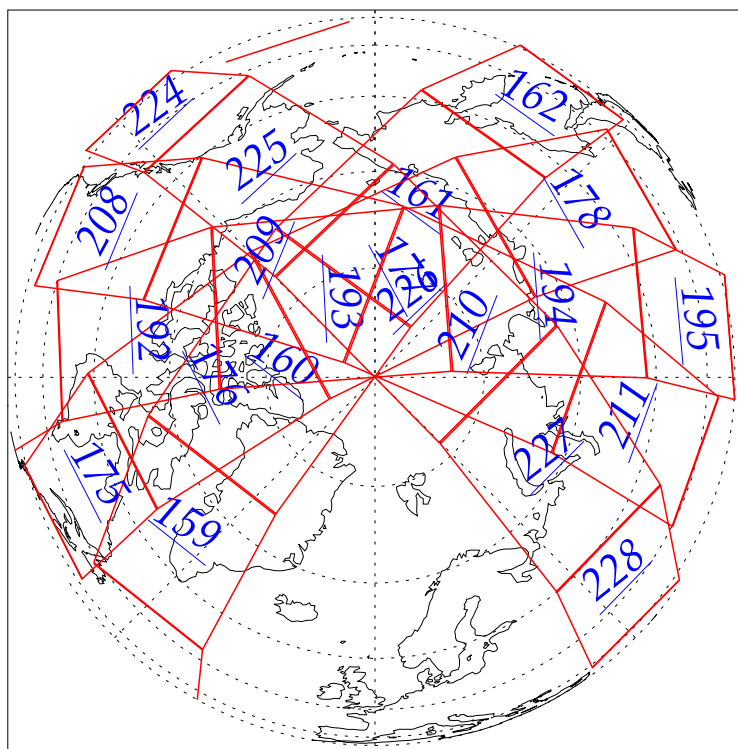

13 Jun 2002
DoY 164
Aqua Day 40

Ascending Granules

Descending Granules

Legend: AMSU Available, HSB Available, AIRS Available

L1B Availability
 AMSU Granules: 200
 HSB Granules: 200
 AIRS Granules: 0

13 Jun 2002
 DoY 164
 Aqua Day 40

Northern Hemisphere Granules

Southern Hemisphere Granules

Legend: AMSU Available, ~~AIRS Available~~