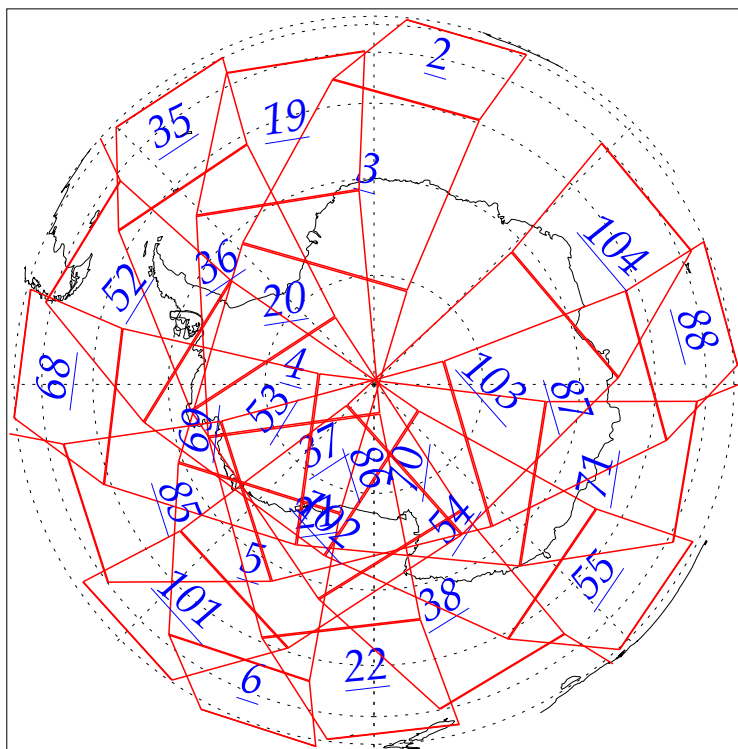

L1B Availability
AMSU Granules: 200
HSB Granules: 200
AIRS Granules: 0

13 Jun 2002
DoY 164
Aqua Day 40
Granules: 1 to 120

Granules: 121 to 240

Legend: AMSU Available, HSB Available, AIRS Available

L1B Availability
AMSU Granules: 200
HSB Granules: 200
AIRS Granules: 0

13 Jun 2002
DoY 164
Aqua Day 40

Ascending Granules

Descending Granules

Legend: AMSU Available, HSB Available, AIRS Available

L1B Availability
 AMSU Granules: 200
 HSB Granules: 200
 AIRS Granules: 0

13 Jun 2002
 DoY 164
 Aqua Day 40

Northern Hemisphere Granules

Southern Hemisphere Granules

Legend: AMSU Available, ~~AIRS Available~~