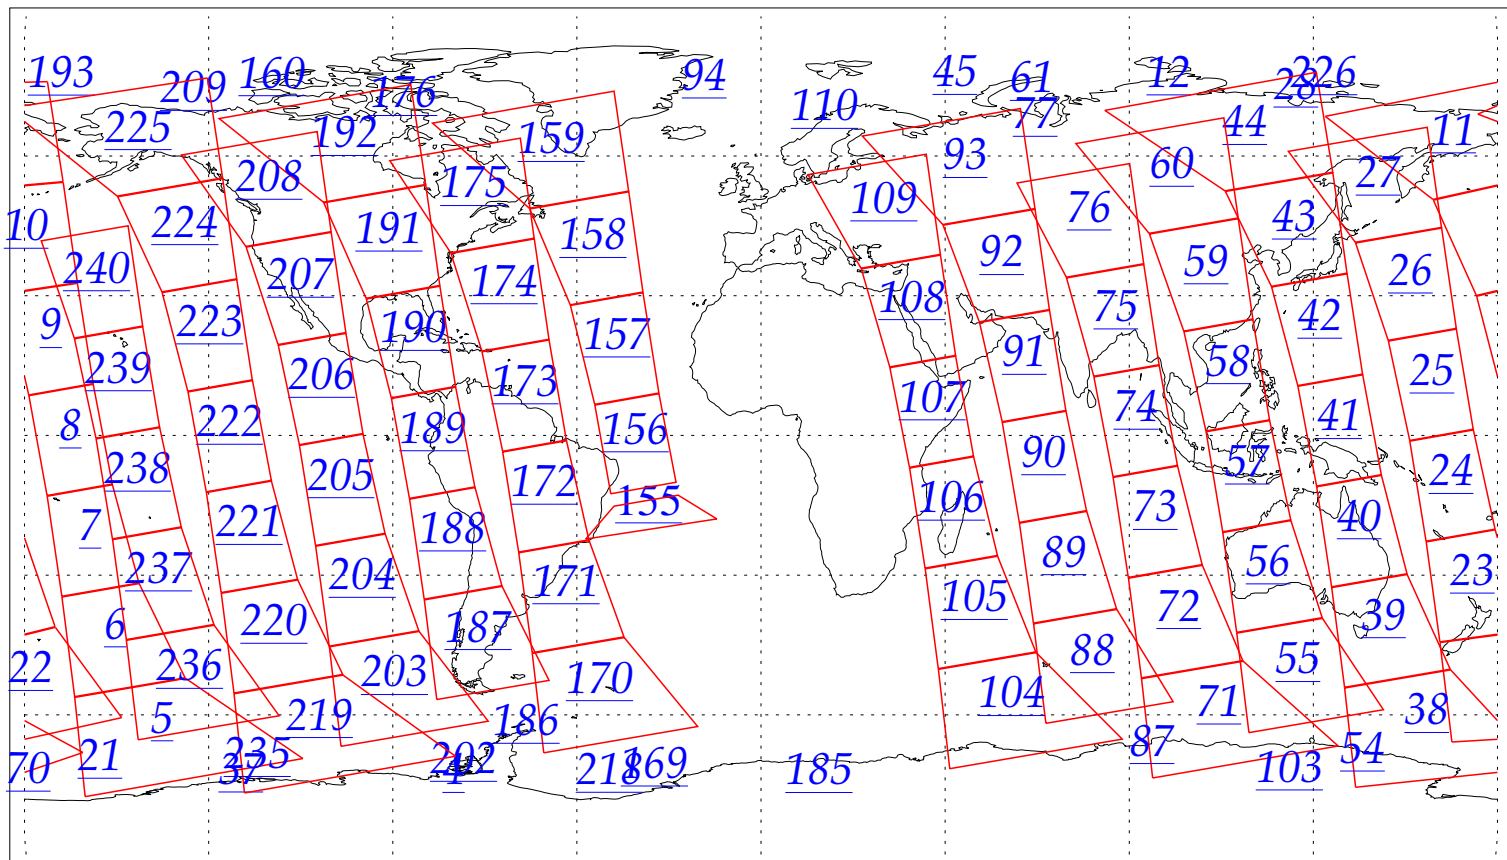

L1B Availability
AMSU Granules: 200
HSB Granules: 200
AIRS Granules: 0

13 Jun 2002
DoY 164
Aqua Day 40
Granules: 1 to 120

Granules: 121 to 240

Legend: AMSU Available, HSB Available, AIRS Available

L1B Availability
AMSU Granules: 200
HSB Granules: 200
AIRS Granules: 0

13 Jun 2002
DoY 164
Aqua Day 40

Ascending Granules

Descending Granules

Legend: AMSU Available, HSB Available, AIRS Available

L1B Availability
 AMSU Granules: 200
 HSB Granules: 200
 AIRS Granules: 0

13 Jun 2002
 DoY 164
 Aqua Day 40

Northern Hemisphere Granules

Southern Hemisphere Granules

Legend: AMSU Available, ~~AIRS Available~~