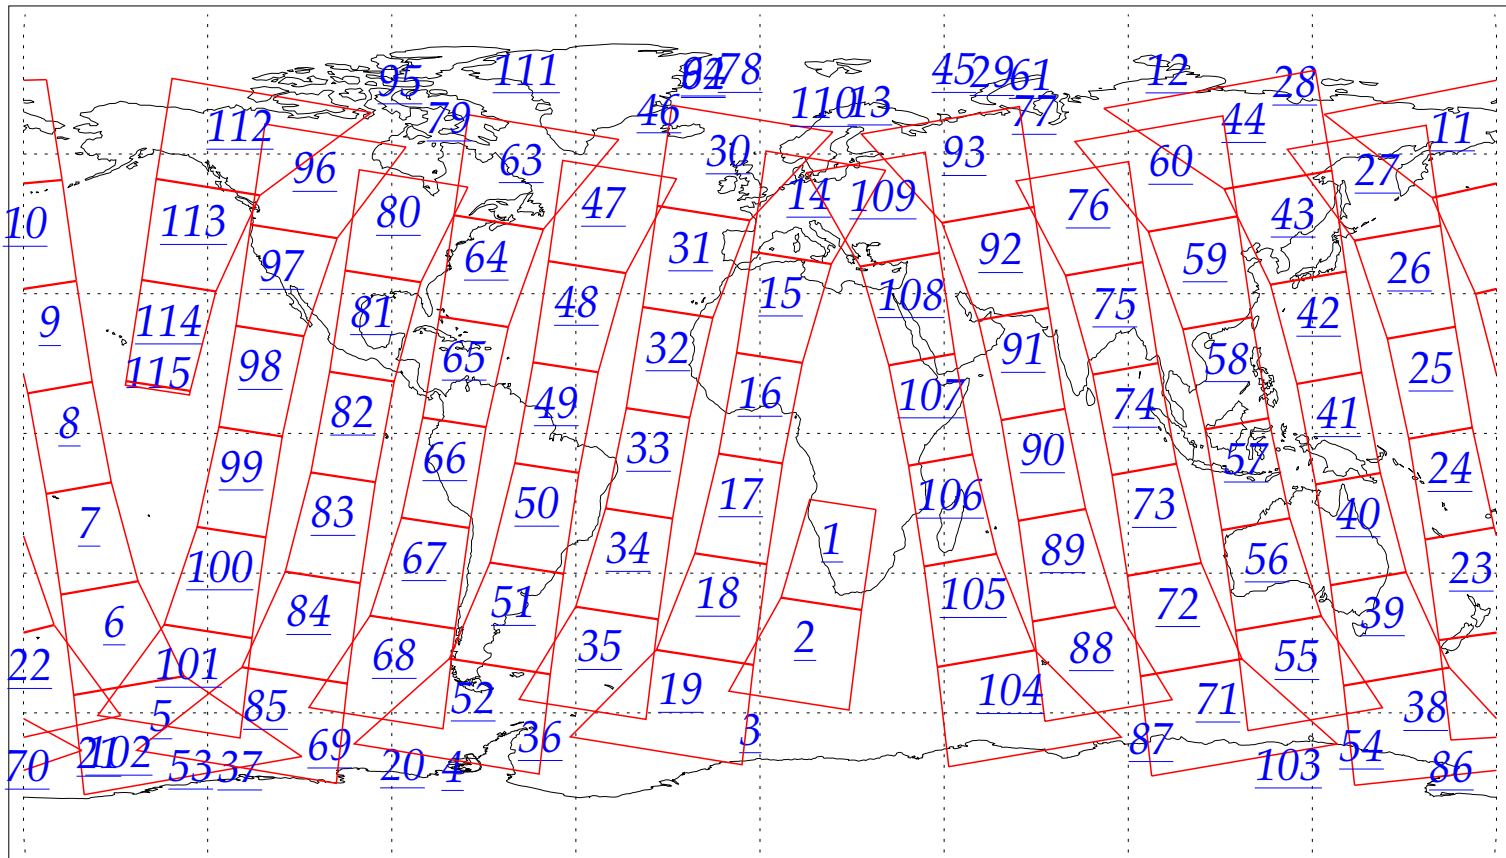

L1B Availability
AMSU Granules: 200
HSB Granules: 200
AIRS Granules: 0

13 Jun 2002
DoY 164
Aqua Day 40
Granules: 1 to 120

Granules: 121 to 240

Legend: AMSU Available, HSB Available, AIRS Available

L1B Availability
AMSU Granules: 200
HSB Granules: 200
AIRS Granules: 0

13 Jun 2002
DoY 164
Aqua Day 40

Ascending Granules

Descending Granules

Legend: AMSU Available, HSB Available, AIRS Available

L1B Availability
 AMSU Granules: 200
 HSB Granules: 200
 AIRS Granules: 0

13 Jun 2002
 DoY 164
 Aqua Day 40

Northern Hemisphere Granules

Southern Hemisphere Granules

Legend: AMSU Available, ~~AIRS Available~~