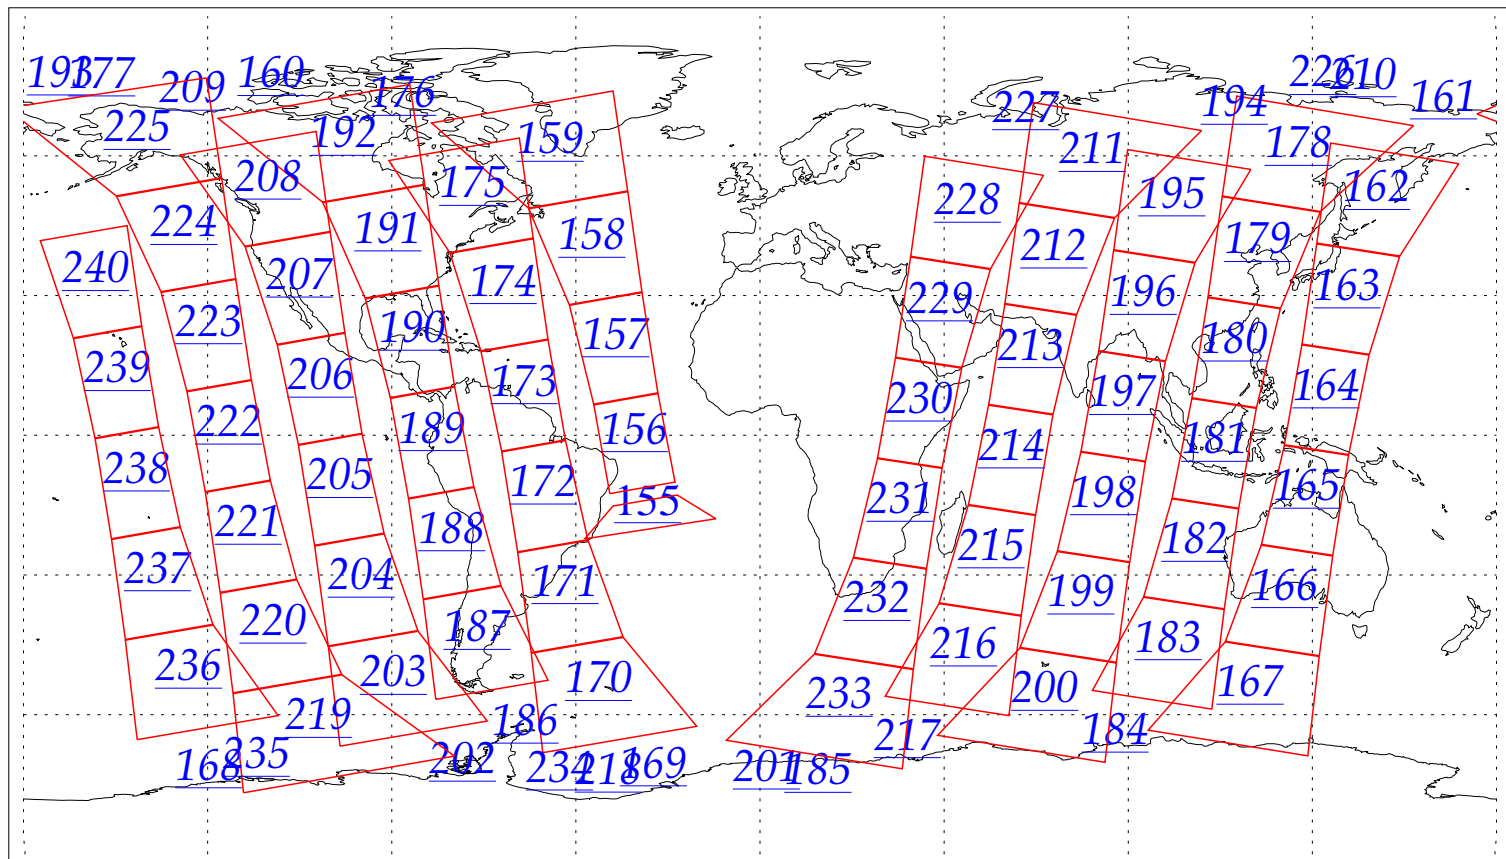

L1B Availability
AMSU Granules: 200
HSB Granules: 200
AIRS Granules: 0

13 Jun 2002
DoY 164
Aqua Day 40
Granules: 1 to 120

Granules: 121 to 240

Legend: AMSU Available, HSB Available, AIRS Available

L1B Availability
AMSU Granules: 200
HSB Granules: 200
AIRS Granules: 0

13 Jun 2002
DoY 164
Aqua Day 40

Ascending Granules

Descending Granules

Legend: AMSU Available, HSB Available, AIRS Available

L1B Availability
 AMSU Granules: 200
 HSB Granules: 200
 AIRS Granules: 0

13 Jun 2002
 DoY 164
 Aqua Day 40

Northern Hemisphere Granules

Southern Hemisphere Granules

Legend: AMSU Available, ~~AIRS Available~~