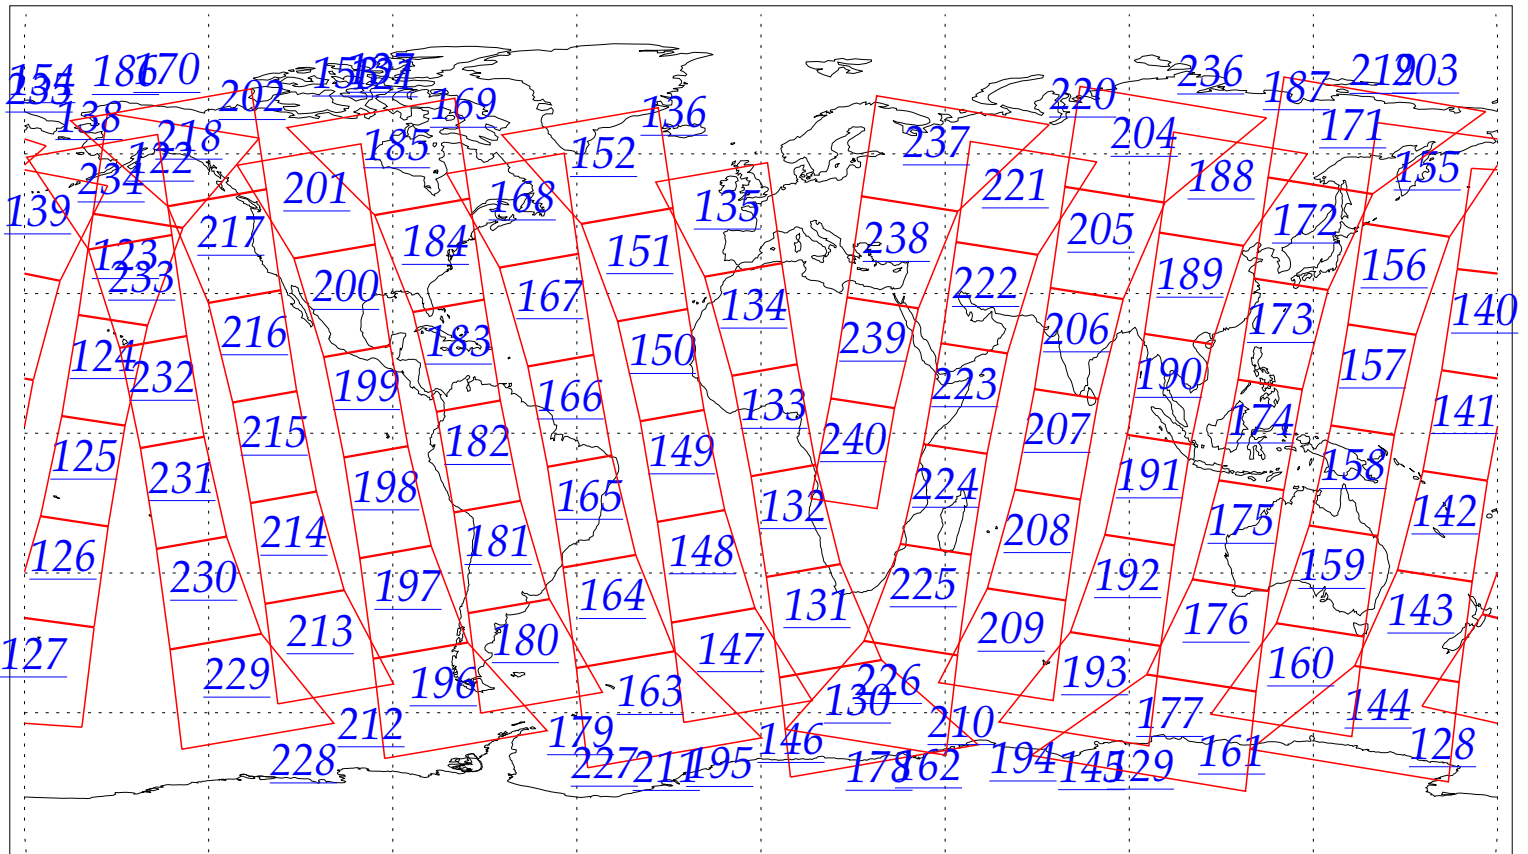

L1B Availability
AMSU Granules: 240
HSB Granules: 240
AIRS Granules: 0

12 Jun 2002
DoY 163
Aqua Day 39
Granules: 1 to 120

Granules: 121 to 240

Legend: AMSU Available, HSB Available, AIRS Available

L1B Availability
AMSU Granules: 240
HSB Granules: 240
AIRS Granules: 0

12 Jun 2002
DoY 163
Aqua Day 39

Ascending Granules

Descending Granules

Legend: AMSU Available, HSB Available, AIRS Available

L1B Availability
 AMSU Granules: 240
 HSB Granules: 240
 AIRS Granules: 0

12 Jun 2002
 DoY 163
 Aqua Day 39

Northern Hemisphere Granules

Southern Hemisphere Granules

Legend: AMSU Available, HSB Available, AIRS Available