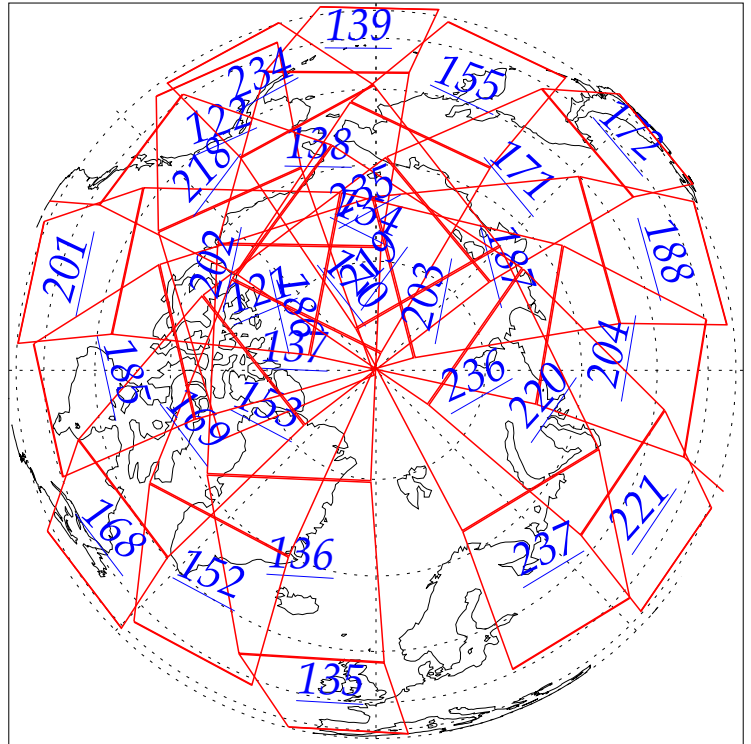

12 Jun 2002
DoY 163
Aqua Day 39

Ascending Granules

Descending Granules

Legend: AMSU Available, HSB Available, AIRS Available

L1B Availability
 AMSU Granules: 240
 HSB Granules: 240
 AIRS Granules: 0

12 Jun 2002
 DoY 163
 Aqua Day 39

Northern Hemisphere Granules

Southern Hemisphere Granules

Legend: AMSU Available, HSB Available, AIRS Available