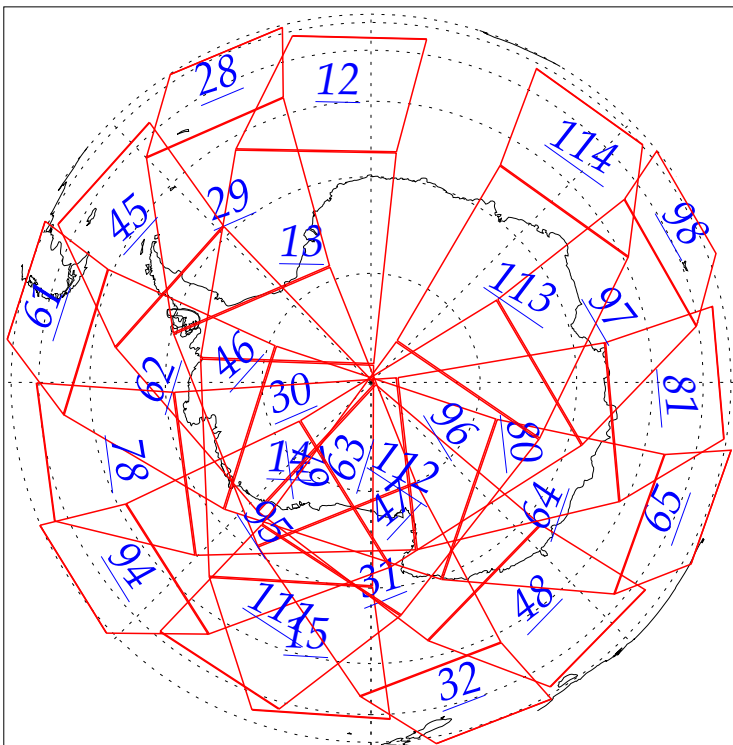

L1B Availability
AMSU Granules: 240
HSB Granules: 240
AIRS Granules: 0

12 Jun 2002
DoY 163
Aqua Day 39
Granules: 1 to 120

Granules: 121 to 240

Legend: AMSU Available, HSB Available, AIRS Available

L1B Availability
AMSU Granules: 240
HSB Granules: 240
AIRS Granules: 0

12 Jun 2002
DoY 163
Aqua Day 39

Ascending Granules

Descending Granules

Legend: AMSU Available, HSB Available, AIRS Available

L1B Availability
 AMSU Granules: 240
 HSB Granules: 240
 AIRS Granules: 0

12 Jun 2002
 DoY 163
 Aqua Day 39

Northern Hemisphere Granules

Southern Hemisphere Granules

Legend: AMSU Available, HSB Available, AIRS Available