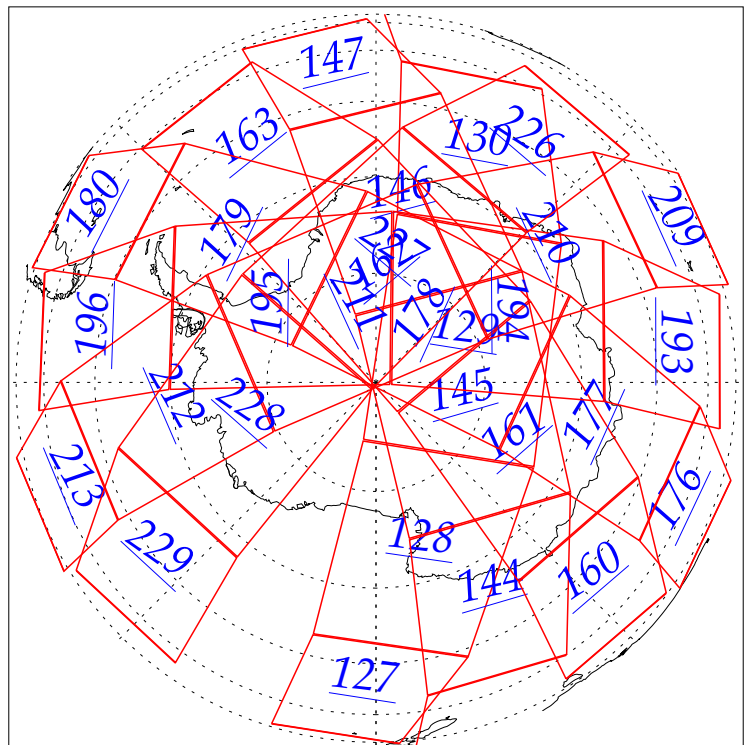

L1B Availability
AMSU Granules: 240
HSB Granules: 240
AIRS Granules: 0

12 Jun 2002
DoY 163
Aqua Day 39
Granules: 1 to 120

Granules: 121 to 240

Legend: AMSU Available, HSB Available, AIRS Available

L1B Availability
AMSU Granules: 240
HSB Granules: 240
AIRS Granules: 0

12 Jun 2002
DoY 163
Aqua Day 39

Ascending Granules

Descending Granules

Legend: AMSU Available, HSB Available, AIRS Available

L1B Availability
 AMSU Granules: 240
 HSB Granules: 240
 AIRS Granules: 0

12 Jun 2002
 DoY 163
 Aqua Day 39

Northern Hemisphere Granules

Southern Hemisphere Granules

Legend: AMSU Available, HSB Available, AIRS Available