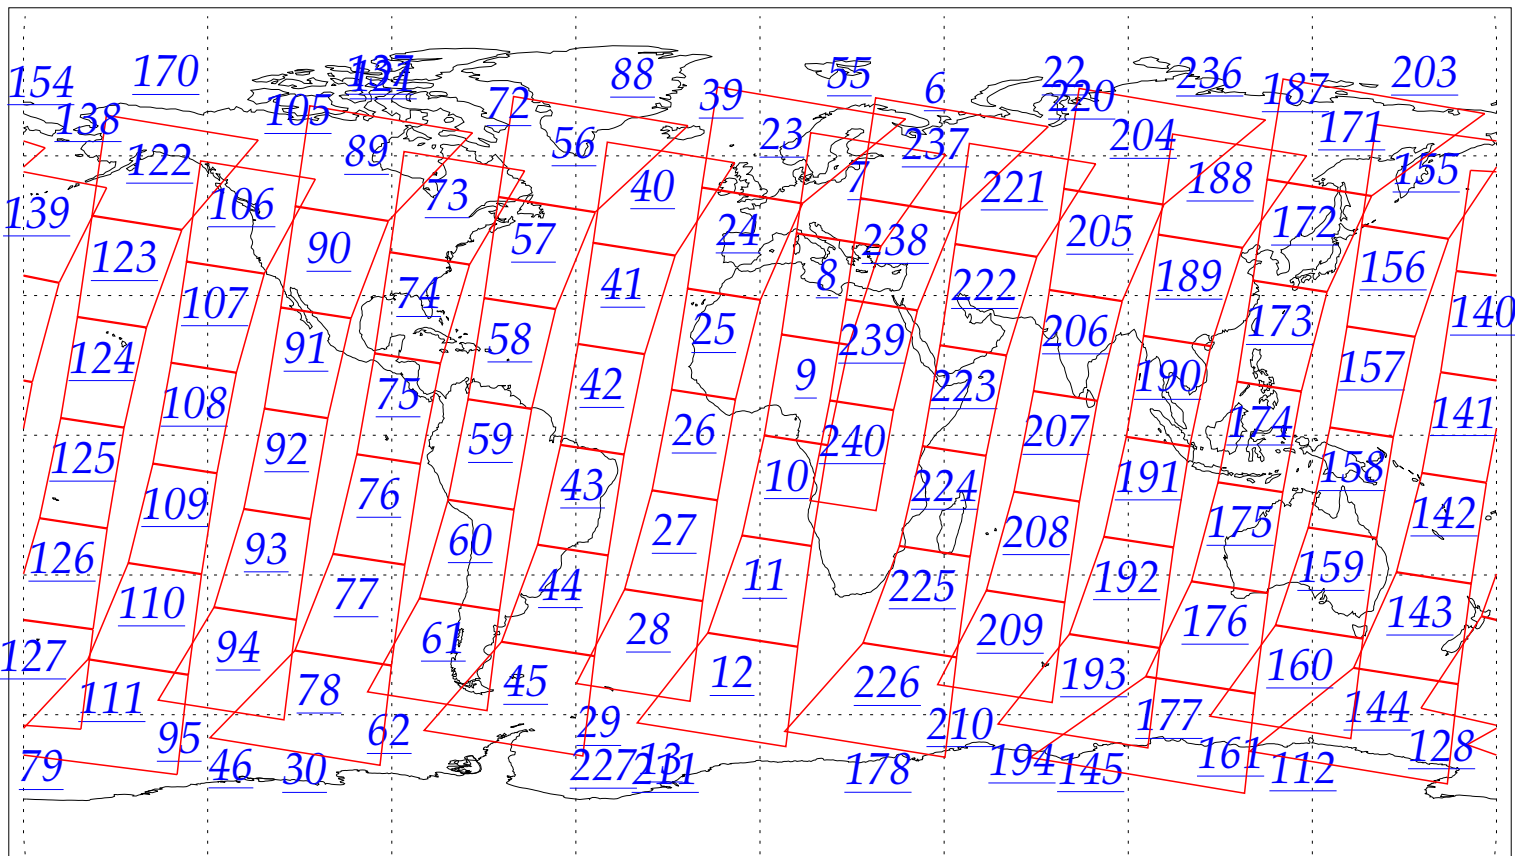

L1B Availability
AMSU Granules: 240
HSB Granules: 240
AIRS Granules: 0

12 Jun 2002
DoY 163
Aqua Day 39
Granules: 1 to 120

Granules: 121 to 240

Legend: AMSU Available, HSB Available, AIRS Available

L1B Availability
AMSU Granules: 240
HSB Granules: 240
AIRS Granules: 0

12 Jun 2002
DoY 163
Aqua Day 39

Ascending Granules

Descending Granules

Legend: AMSU Available, HSB Available, AIRS Available

L1B Availability
 AMSU Granules: 240
 HSB Granules: 240
 AIRS Granules: 0

12 Jun 2002
 DoY 163
 Aqua Day 39

Northern Hemisphere Granules

Southern Hemisphere Granules

Legend: AMSU Available, HSB Available, AIRS Available