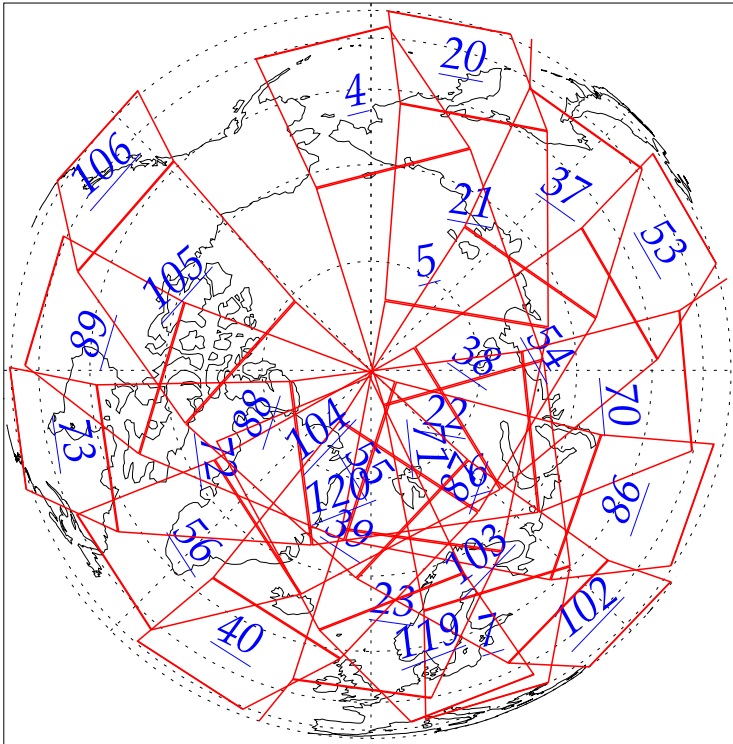

L1B Availability
AMSU Granules: 240
HSB Granules: 240
AIRS Granules: 0

12 Jun 2002
DoY 163
Aqua Day 39
Granules: 1 to 120

Granules: 121 to 240

Legend: AMSU Available, HSB Available, AIRS Available

L1B Availability
AMSU Granules: 240
HSB Granules: 240
AIRS Granules: 0

12 Jun 2002
DoY 163
Aqua Day 39

Ascending Granules

Descending Granules

Legend: AMSU Available, HSB Available, AIRS Available

L1B Availability
 AMSU Granules: 240
 HSB Granules: 240
 AIRS Granules: 0

12 Jun 2002
 DoY 163
 Aqua Day 39

Northern Hemisphere Granules

Southern Hemisphere Granules

Legend: AMSU Available, HSB Available, AIRS Available