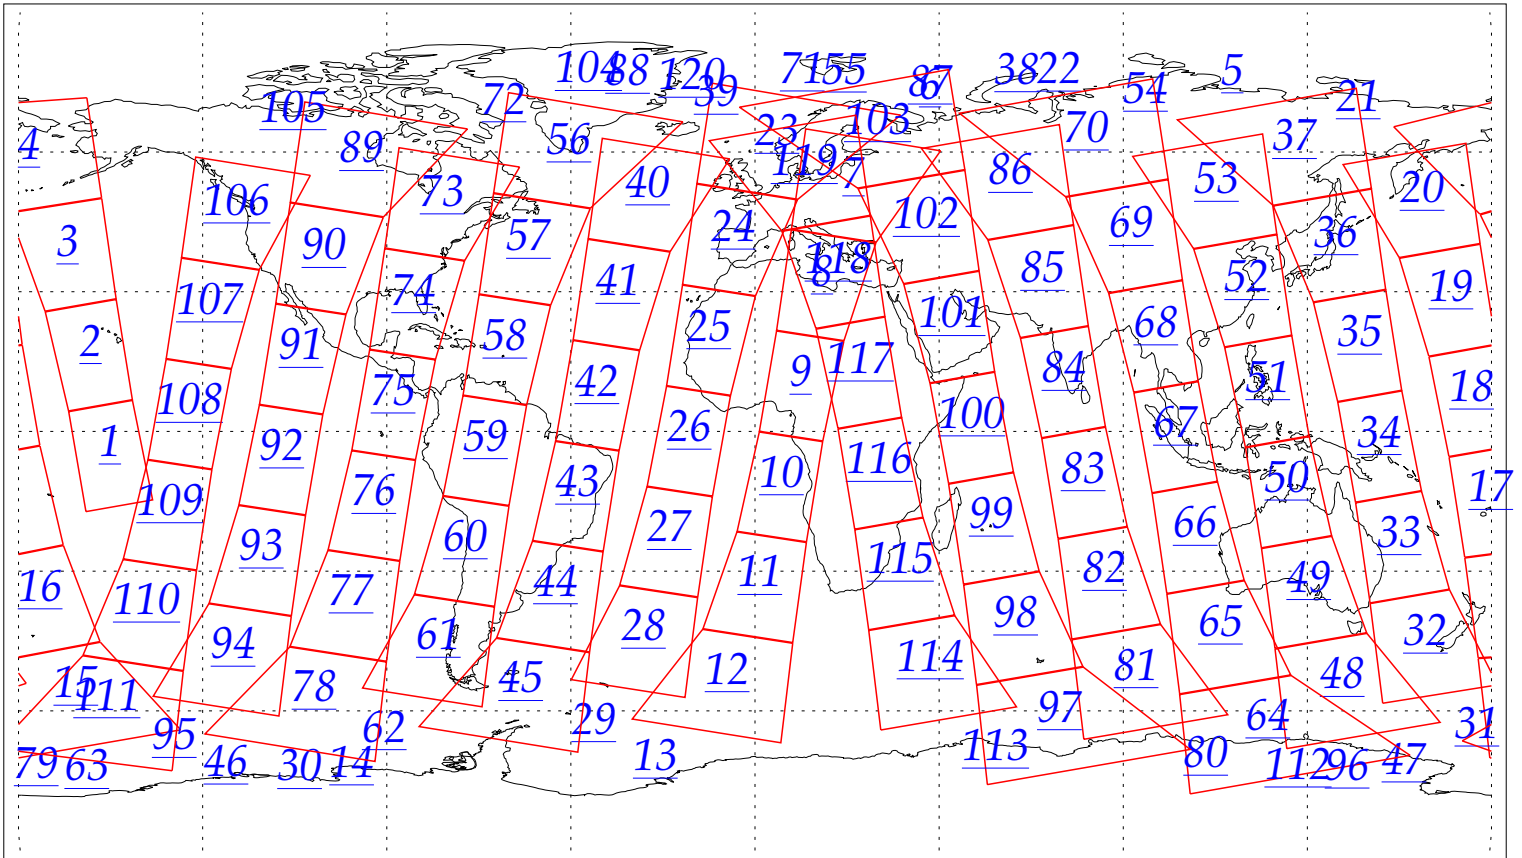

L1B Availability
AMSU Granules: 240
HSB Granules: 240
AIRS Granules: 0

12 Jun 2002
DoY 163
Aqua Day 39
Granules: 1 to 120

Granules: 121 to 240

Legend: AMSU Available, HSB Available, AIRS Available

L1B Availability
AMSU Granules: 240
HSB Granules: 240
AIRS Granules: 0

12 Jun 2002
DoY 163
Aqua Day 39

Ascending Granules

Descending Granules

Legend: AMSU Available, HSB Available, AIRS Available

L1B Availability
 AMSU Granules: 240
 HSB Granules: 240
 AIRS Granules: 0

12 Jun 2002
 DoY 163
 Aqua Day 39

Northern Hemisphere Granules

Southern Hemisphere Granules

Legend: AMSU Available, HSB Available, AIRS Available