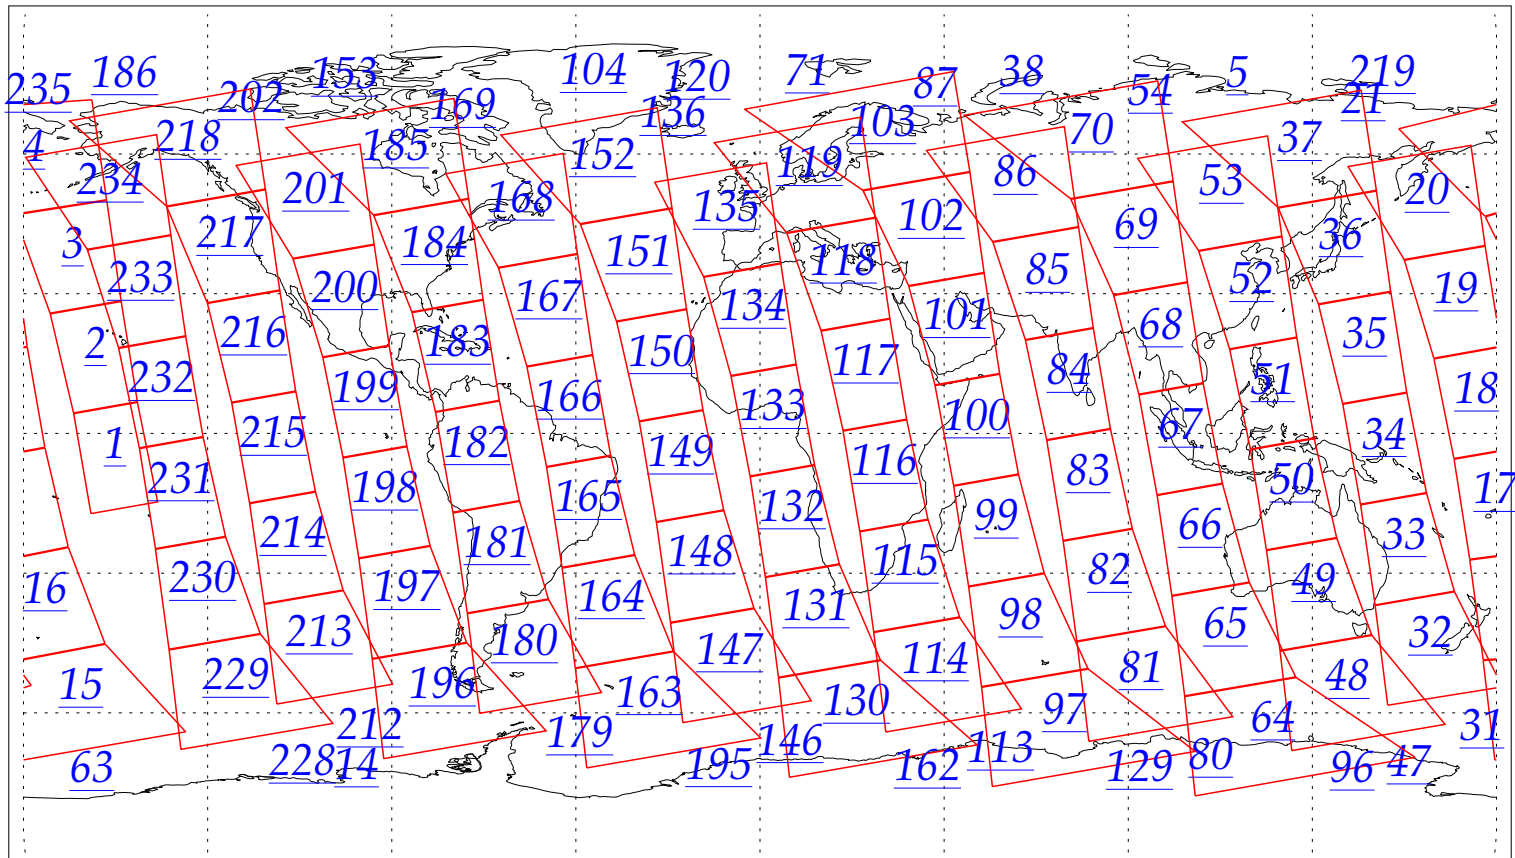

L1B Availability
AMSU Granules: 240
HSB Granules: 240
AIRS Granules: 0

12 Jun 2002
DoY 163
Aqua Day 39
Granules: 1 to 120

Granules: 121 to 240

Legend: AMSU Available, HSB Available, AIRS Available

L1B Availability
AMSU Granules: 240
HSB Granules: 240
AIRS Granules: 0

12 Jun 2002
DoY 163
Aqua Day 39

Ascending Granules

Descending Granules

Legend: AMSU Available, HSB Available, AIRS Available

L1B Availability
 AMSU Granules: 240
 HSB Granules: 240
 AIRS Granules: 0

12 Jun 2002
 DoY 163
 Aqua Day 39

Northern Hemisphere Granules

Southern Hemisphere Granules

Legend: AMSU Available, HSB Available, AIRS Available