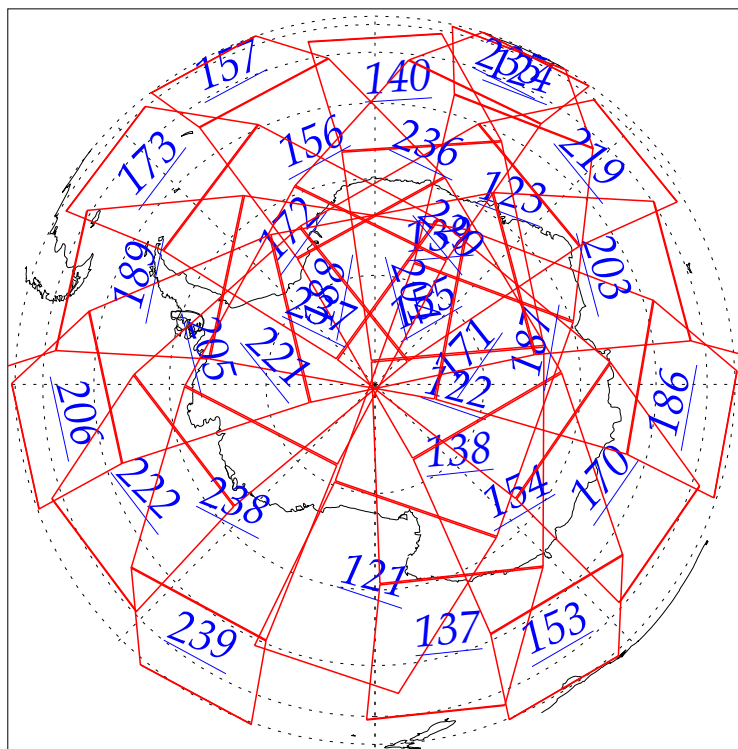

L1B Availability
AMSU Granules: 240
HSB Granules: 240
AIRS Granules: 0

11 Jun 2002
DoY 162
Aqua Day 38
Granules: 1 to 120

Granules: 121 to 240

Legend: AMSU Available, HSB Available, AIRS Available

L1B Availability
AMSU Granules: 240
HSB Granules: 240
AIRS Granules: 0

11 Jun 2002
DoY 162
Aqua Day 38

Ascending Granules

Descending Granules

Legend: AMSU Available, HSB Available, AIRS Available

L1B Availability
 AMSU Granules: 240
 HSB Granules: 240
 AIRS Granules: 0

11 Jun 2002
 DoY 162
 Aqua Day 38

Northern Hemisphere Granules

Southern Hemisphere Granules

Legend: AMSU Available, HSB Available, **AIRS Available**