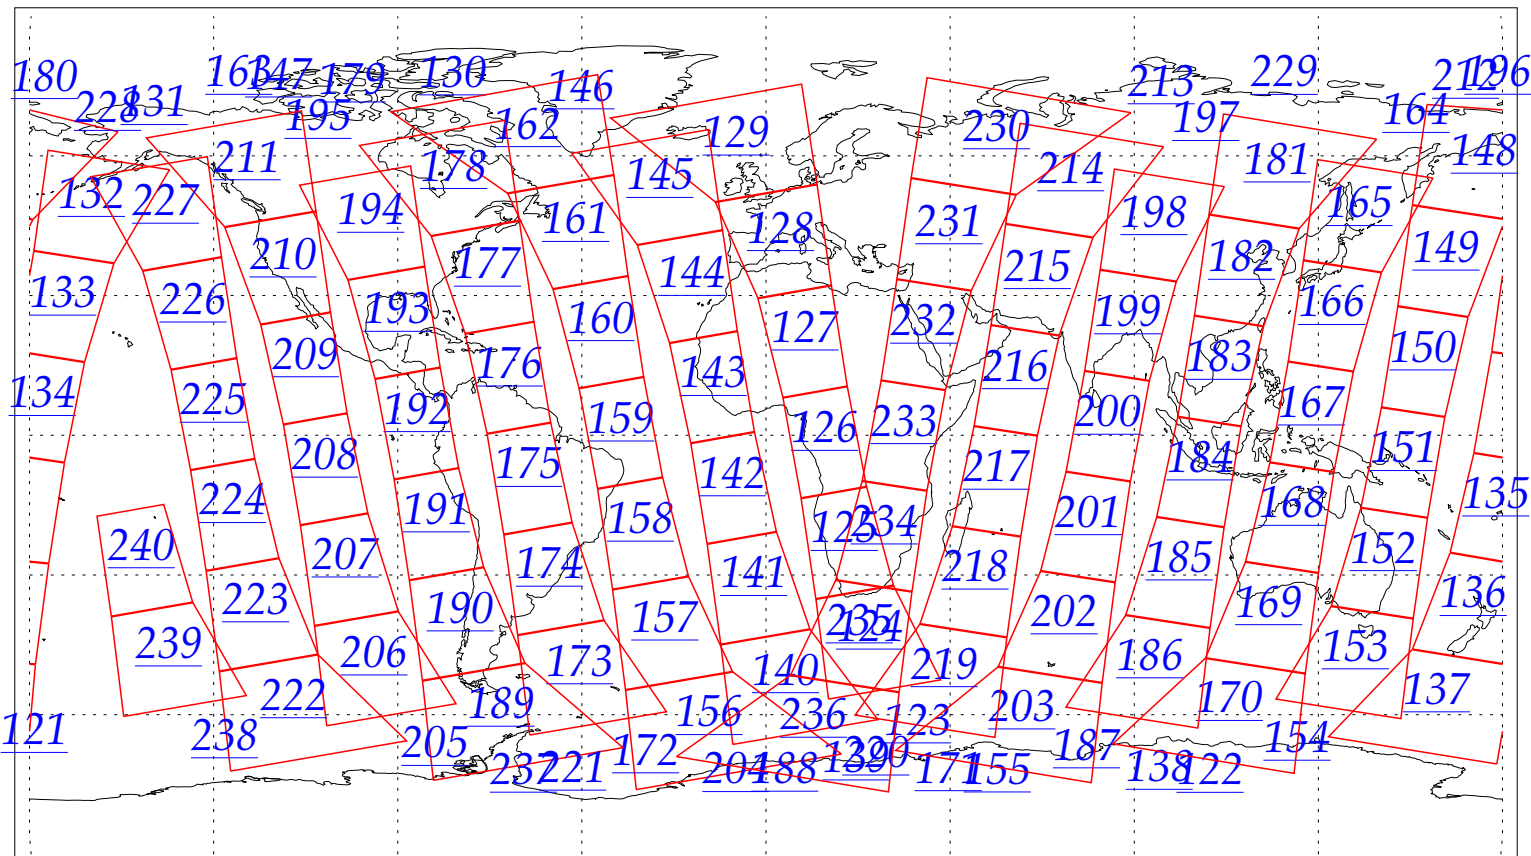

L1B Availability
AMSU Granules: 240
HSB Granules: 240
AIRS Granules: 0

11 Jun 2002
DoY 162
Aqua Day 38
Granules: 1 to 120

Granules: 121 to 240

Legend: AMSU Available, HSB Available, AIRS Available

L1B Availability
AMSU Granules: 240
HSB Granules: 240
AIRS Granules: 0

11 Jun 2002
DoY 162
Aqua Day 38

Ascending Granules

Descending Granules

Legend: AMSU Available, HSB Available, AIRS Available

L1B Availability
 AMSU Granules: 240
 HSB Granules: 240
 AIRS Granules: 0

11 Jun 2002
 DoY 162
 Aqua Day 38

Northern Hemisphere Granules

Southern Hemisphere Granules

Legend: AMSU Available, HSB Available, **AIRS Available**