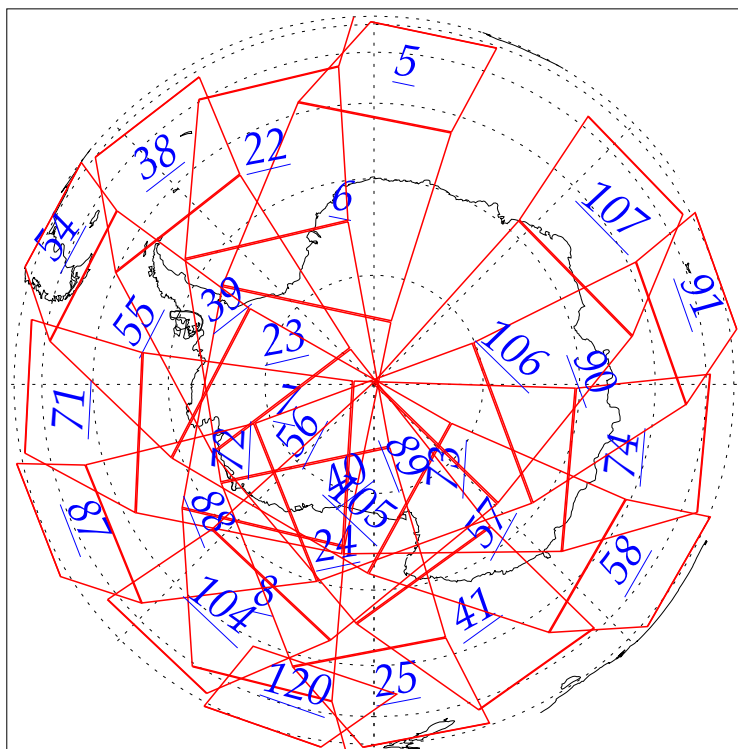

L1B Availability
AMSU Granules: 240
HSB Granules: 240
AIRS Granules: 0

11 Jun 2002
DoY 162
Aqua Day 38
Granules: 1 to 120

Granules: 121 to 240

Legend: AMSU Available, HSB Available, AIRS Available

L1B Availability
AMSU Granules: 240
HSB Granules: 240
AIRS Granules: 0

11 Jun 2002
DoY 162
Aqua Day 38

Ascending Granules

Descending Granules

Legend: AMSU Available, HSB Available, AIRS Available

L1B Availability
 AMSU Granules: 240
 HSB Granules: 240
 AIRS Granules: 0

11 Jun 2002
 DoY 162
 Aqua Day 38

Northern Hemisphere Granules

Southern Hemisphere Granules

Legend: AMSU Available, HSB Available, **AIRS Available**