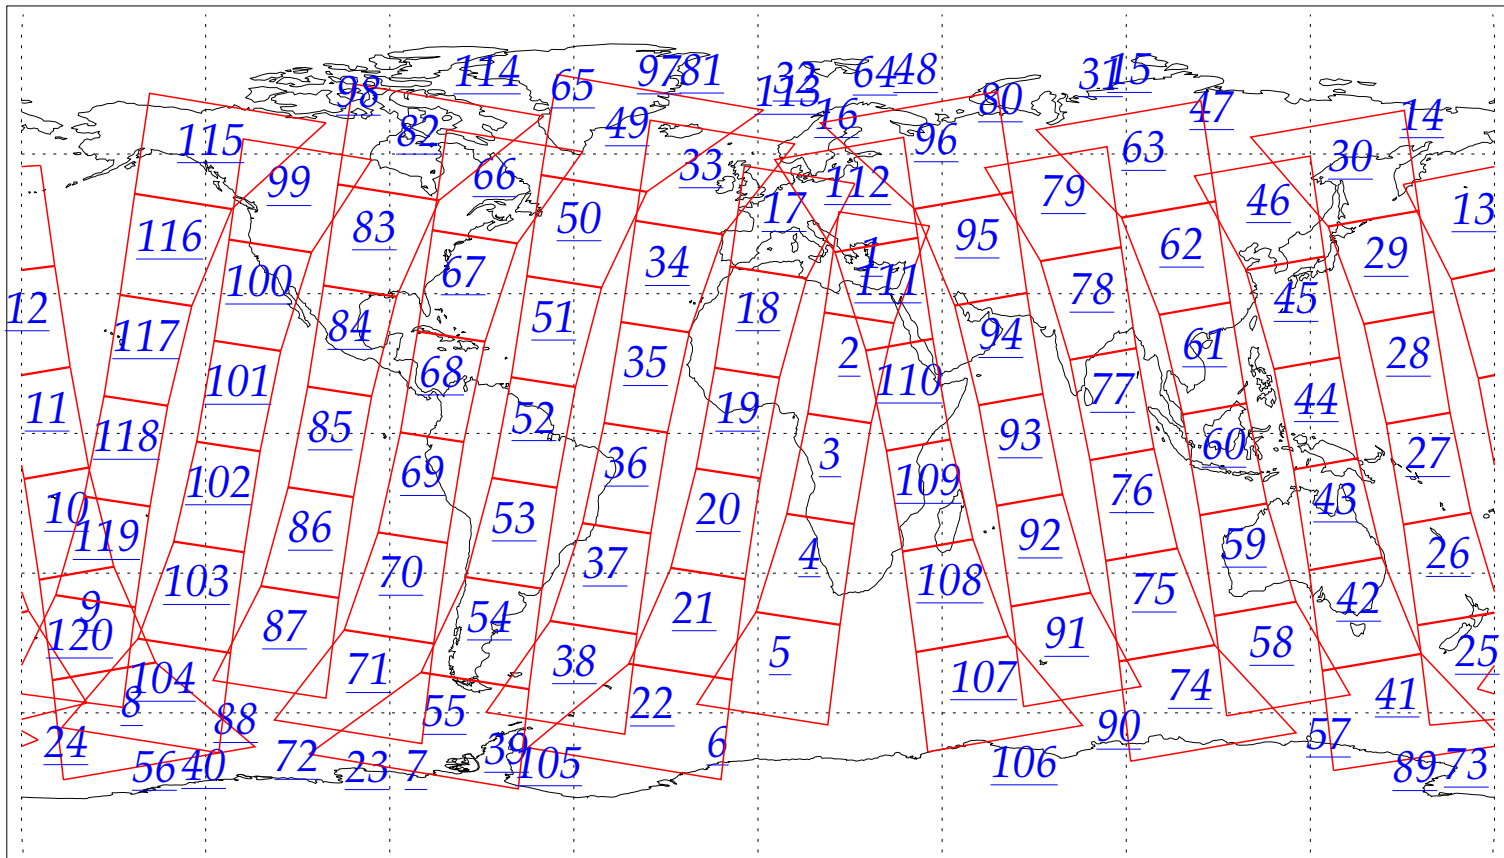

L1B Availability
AMSU Granules: 240
HSB Granules: 240
AIRS Granules: 0

11 Jun 2002
DoY 162
Aqua Day 38
Granules: 1 to 120

Granules: 121 to 240

Legend: AMSU Available, HSB Available, AIRS Available

L1B Availability
AMSU Granules: 240
HSB Granules: 240
AIRS Granules: 0

11 Jun 2002
DoY 162
Aqua Day 38

Ascending Granules

Descending Granules

Legend: AMSU Available, HSB Available, AIRS Available

L1B Availability
 AMSU Granules: 240
 HSB Granules: 240
 AIRS Granules: 0

11 Jun 2002
 DoY 162
 Aqua Day 38

Northern Hemisphere Granules

Southern Hemisphere Granules

Legend: AMSU Available, HSB Available, **AIRS Available**