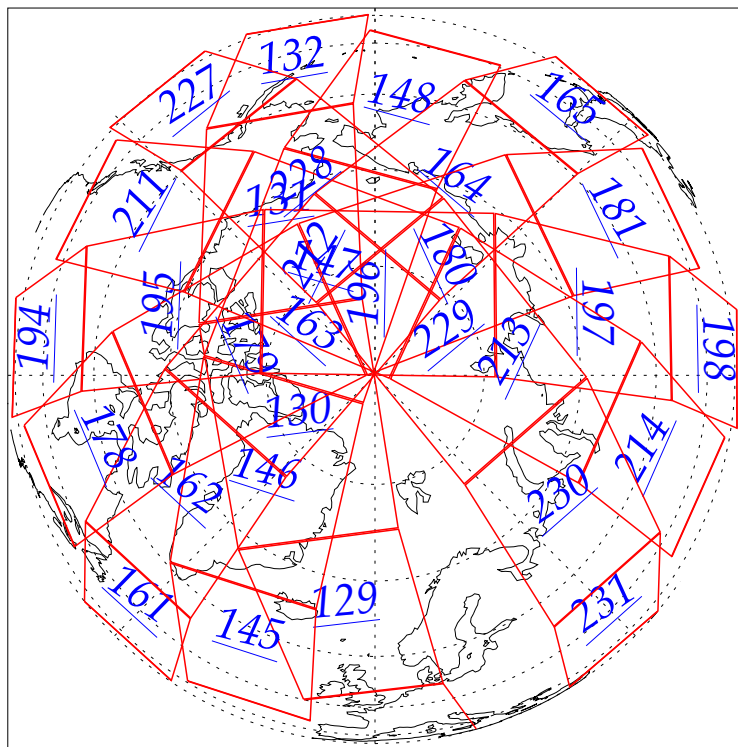

L1B Availability
AMSU Granules: 240
HSB Granules: 240
AIRS Granules: 0

11 Jun 2002
DoY 162
Aqua Day 38
Granules: 1 to 120

Granules: 121 to 240

Legend: AMSU Available, HSB Available, AIRS Available

L1B Availability
AMSU Granules: 240
HSB Granules: 240
AIRS Granules: 0

11 Jun 2002
DoY 162
Aqua Day 38

Ascending Granules

Descending Granules

Legend: AMSU Available, HSB Available, AIRS Available

L1B Availability
 AMSU Granules: 240
 HSB Granules: 240
 AIRS Granules: 0

11 Jun 2002
 DoY 162
 Aqua Day 38

Northern Hemisphere Granules

Southern Hemisphere Granules

Legend: AMSU Available, HSB Available, **AIRS Available**