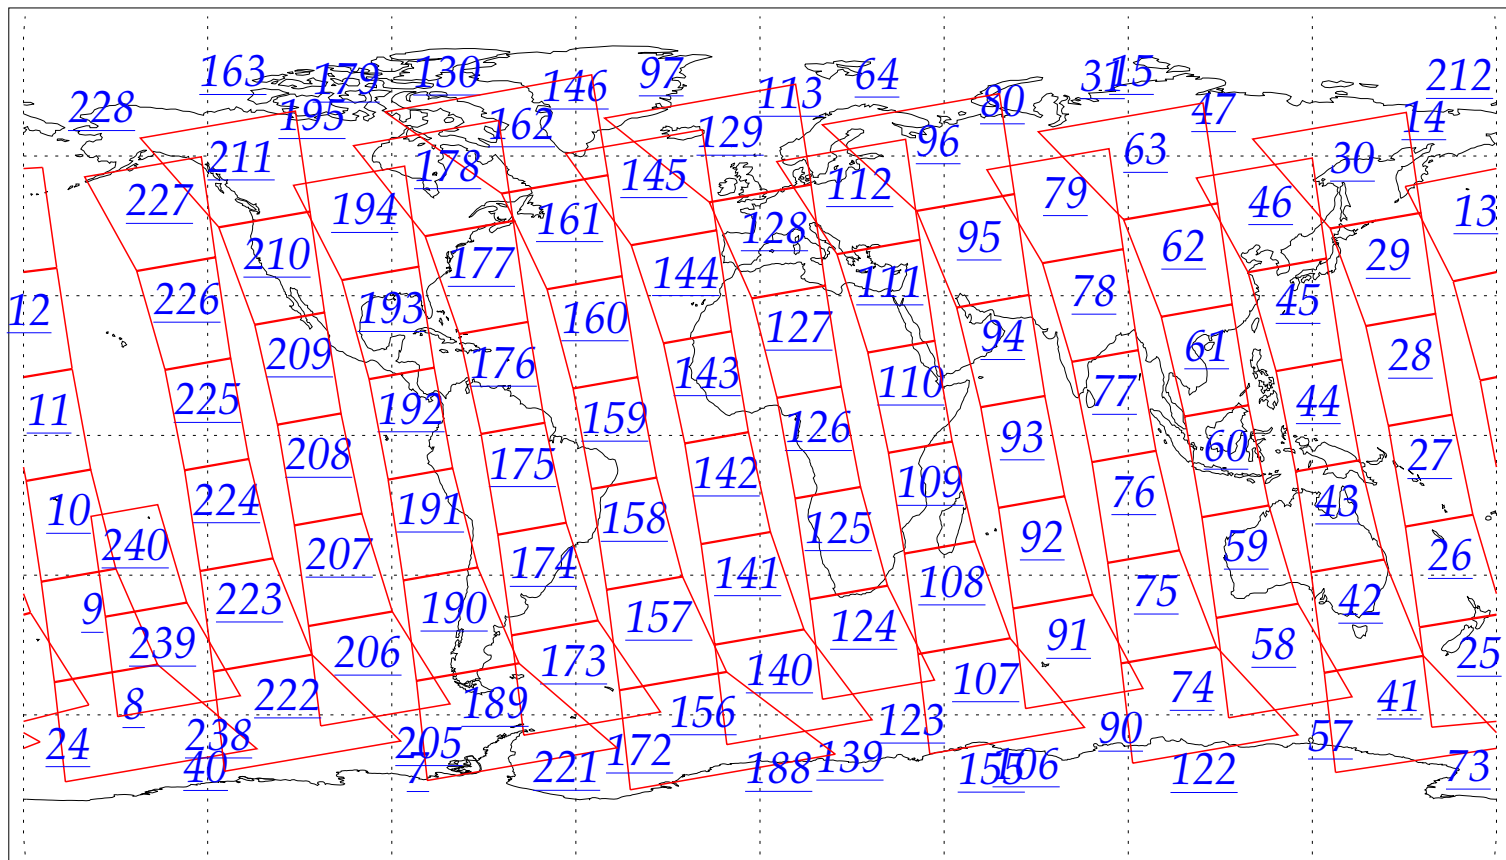

L1B Availability
AMSU Granules: 240
HSB Granules: 240
AIRS Granules: 0

11 Jun 2002
DoY 162
Aqua Day 38
Granules: 1 to 120

Granules: 121 to 240

Legend: AMSU Available, HSB Available, AIRS Available

L1B Availability
AMSU Granules: 240
HSB Granules: 240
AIRS Granules: 0

11 Jun 2002
DoY 162
Aqua Day 38

Ascending Granules

Descending Granules

Legend: AMSU Available, HSB Available, AIRS Available

L1B Availability
 AMSU Granules: 240
 HSB Granules: 240
 AIRS Granules: 0

11 Jun 2002
 DoY 162
 Aqua Day 38

Northern Hemisphere Granules

Southern Hemisphere Granules

Legend: AMSU Available, HSB Available, **AIRS Available**