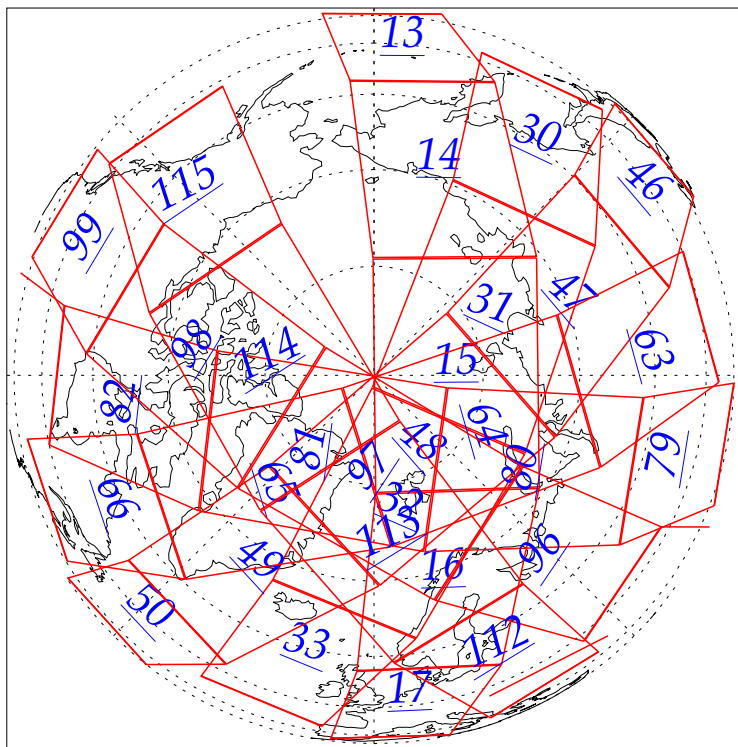

L1B Availability
AMSU Granules: 240
HSB Granules: 240
AIRS Granules: 0

11 Jun 2002
DoY 162
Aqua Day 38
Granules: 1 to 120

Granules: 121 to 240

Legend: AMSU Available, HSB Available, AIRS Available

L1B Availability
AMSU Granules: 240
HSB Granules: 240
AIRS Granules: 0

11 Jun 2002
DoY 162
Aqua Day 38

Ascending Granules

Descending Granules

Legend: AMSU Available, HSB Available, AIRS Available

L1B Availability
 AMSU Granules: 240
 HSB Granules: 240
 AIRS Granules: 0

11 Jun 2002
 DoY 162
 Aqua Day 38

Northern Hemisphere Granules

Southern Hemisphere Granules

Legend: AMSU Available, HSB Available, **AIRS Available**