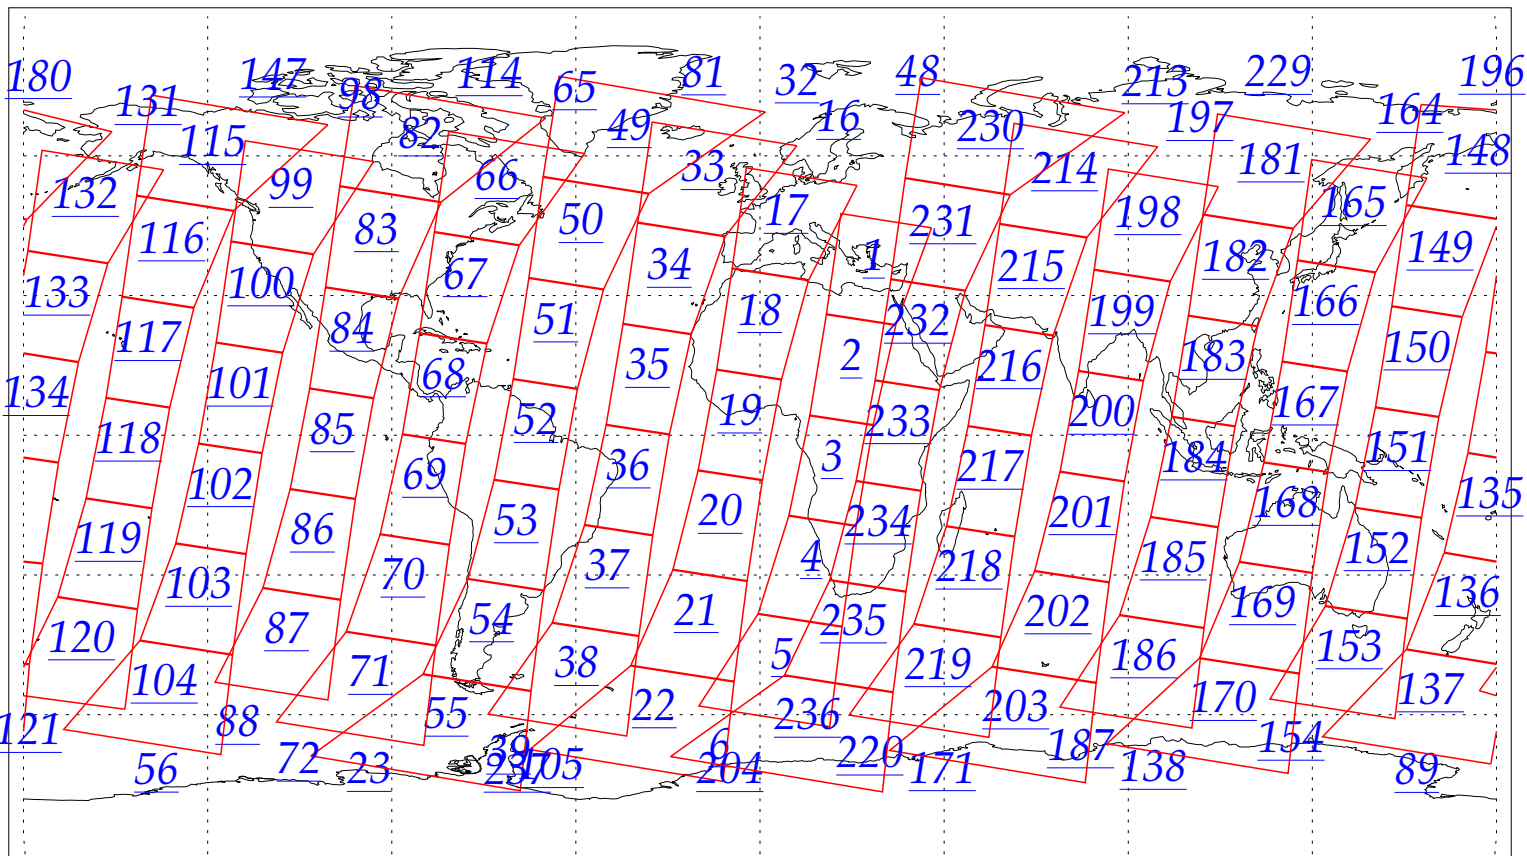

L1B Availability
AMSU Granules: 240
HSB Granules: 240
AIRS Granules: 0

11 Jun 2002
DoY 162
Aqua Day 38
Granules: 1 to 120

Granules: 121 to 240

Legend: AMSU Available, HSB Available, AIRS Available

L1B Availability
AMSU Granules: 240
HSB Granules: 240
AIRS Granules: 0

11 Jun 2002
DoY 162
Aqua Day 38

Ascending Granules

Descending Granules

Legend: AMSU Available, HSB Available, AIRS Available

L1B Availability
 AMSU Granules: 240
 HSB Granules: 240
 AIRS Granules: 0

11 Jun 2002
 DoY 162
 Aqua Day 38

Northern Hemisphere Granules

Southern Hemisphere Granules

Legend: AMSU Available, HSB Available, **AIRS Available**