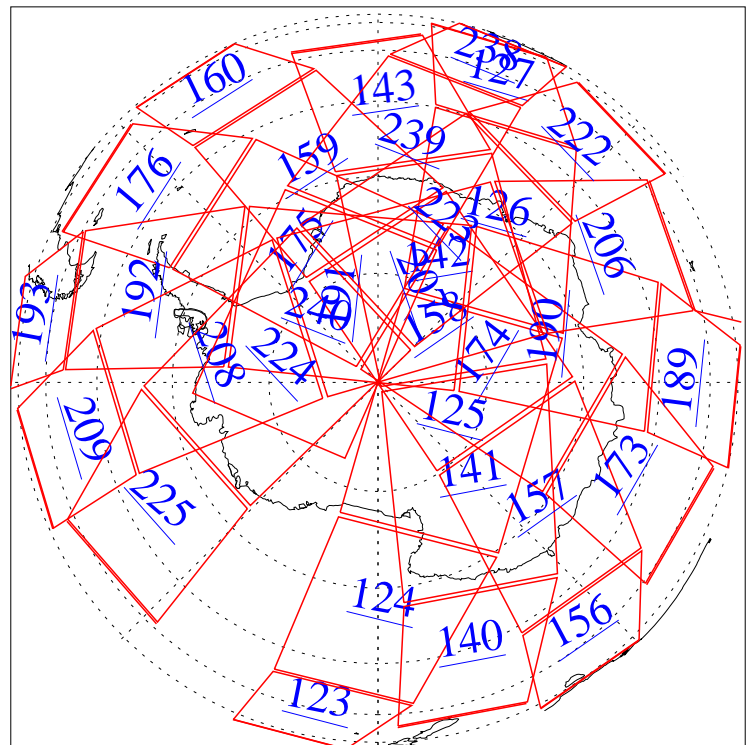

L1B Availability
AMSU Granules: 240
HSB Granules: 0
AIRS Granules: 0

9 Jun 2002
DoY 160
Aqua Day 36
Granules: 1 to 120

Granules: 121 to 240

Legend: AMSU Available, HSB Available, AIRS Available

L1B Availability
AMSU Granules: 240
HSB Granules: 0
AIRS Granules: 0

9 Jun 2002
DoY 160
Aqua Day 36

Ascending Granules

Descending Granules

Legend: AMSU Available, HSB Available, AIRS Available

L1B Availability
 AMSU Granules: 240
 HSB Granules: 0
 AIRS Granules: 0

9 Jun 2002
 DoY 160
 Aqua Day 36

Northern Hemisphere Granules

Southern Hemisphere Granules

Legend: AMSU Available, HSB Available, **AIRS Available**