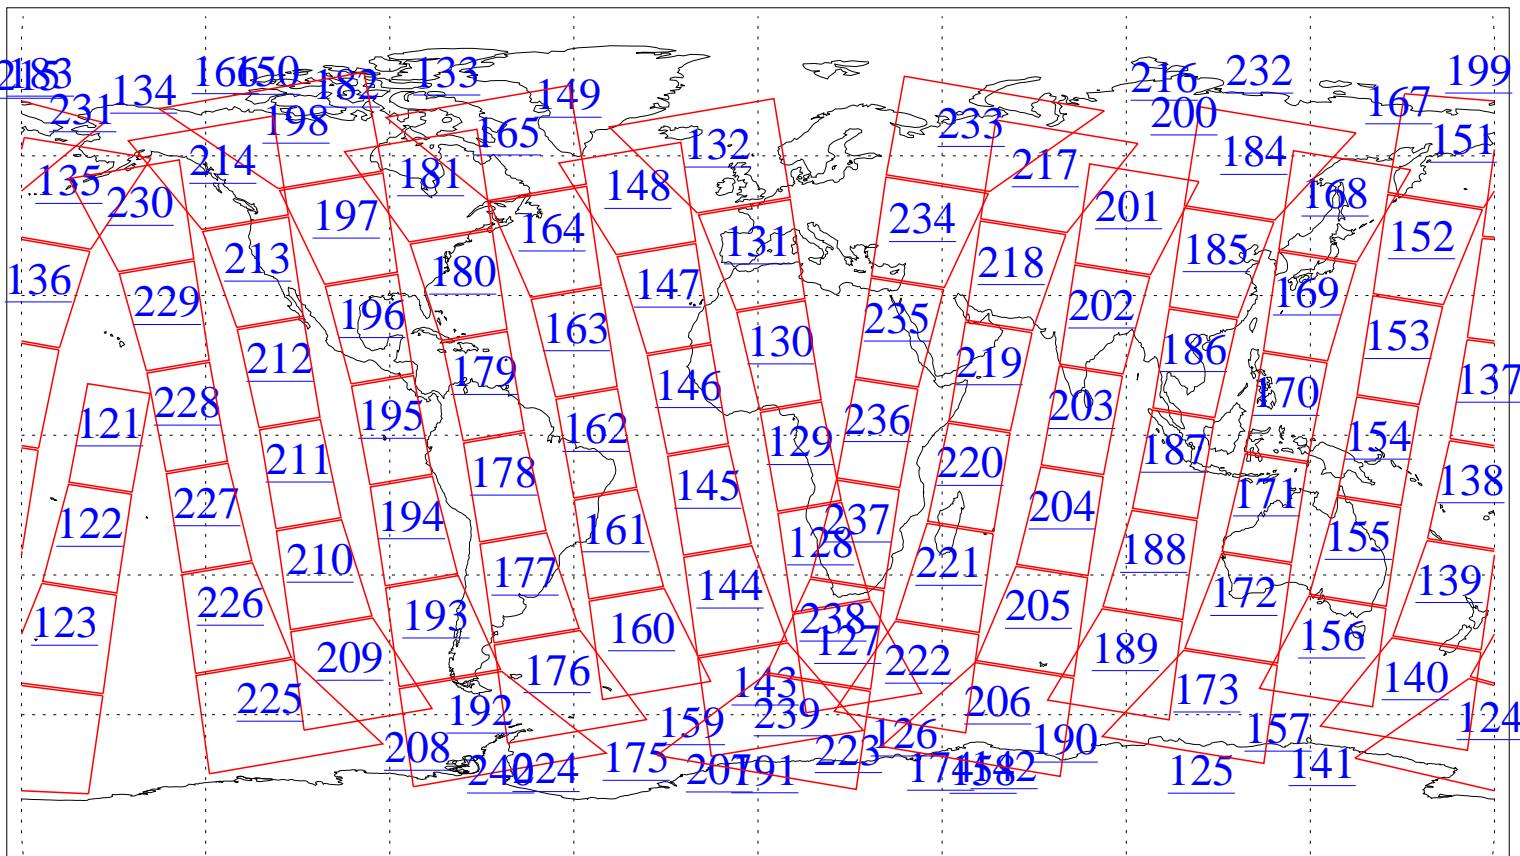

L1B Availability
AMSU Granules: 240
HSB Granules: 0
AIRS Granules: 0

9 Jun 2002
DoY 160
Aqua Day 36
Granules: 1 to 120

Granules: 121 to 240

Legend: AMSU Available, HSB Available, AIRS Available

L1B Availability
AMSU Granules: 240
HSB Granules: 0
AIRS Granules: 0

9 Jun 2002
DoY 160
Aqua Day 36

Ascending Granules

Descending Granules

Legend: AMSU Available, HSB Available, AIRS Available

L1B Availability
 AMSU Granules: 240
 HSB Granules: 0
 AIRS Granules: 0

9 Jun 2002
 DoY 160
 Aqua Day 36

Northern Hemisphere Granules

Southern Hemisphere Granules

Legend: AMSU Available, HSB Available, **AIRS Available**