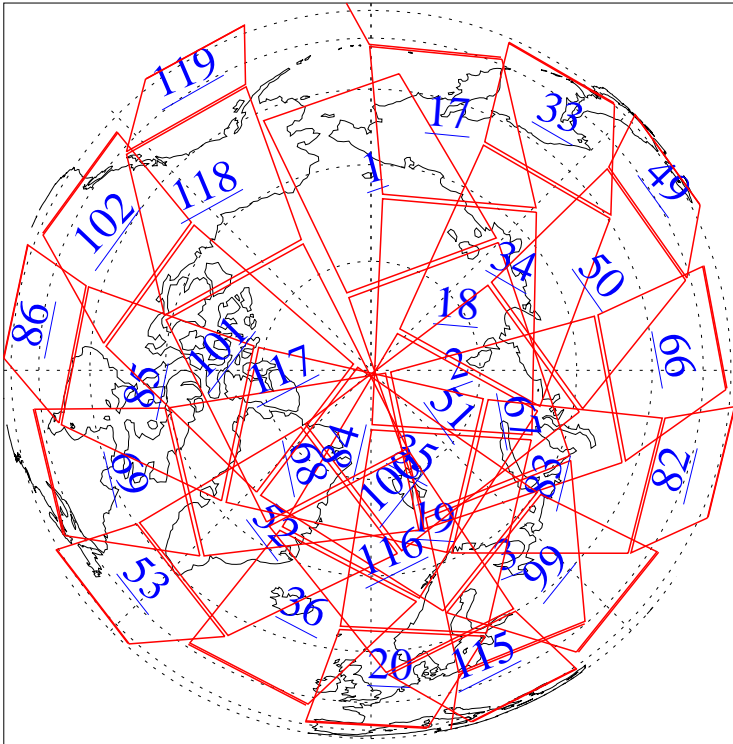

L1B Availability
AMSU Granules: 240
HSB Granules: 0
AIRS Granules: 0

9 Jun 2002
DoY 160
Aqua Day 36
Granules: 1 to 120

Granules: 121 to 240

Legend: AMSU Available, HSB Available, AIRS Available

L1B Availability
AMSU Granules: 240
HSB Granules: 0
AIRS Granules: 0

9 Jun 2002
DoY 160
Aqua Day 36

Ascending Granules

Descending Granules

Legend: AMSU Available, HSB Available, AIRS Available

L1B Availability
 AMSU Granules: 240
 HSB Granules: 0
 AIRS Granules: 0

9 Jun 2002
 DoY 160
 Aqua Day 36

Northern Hemisphere Granules

Southern Hemisphere Granules

Legend: AMSU Available, HSB Available, **AIRS Available**