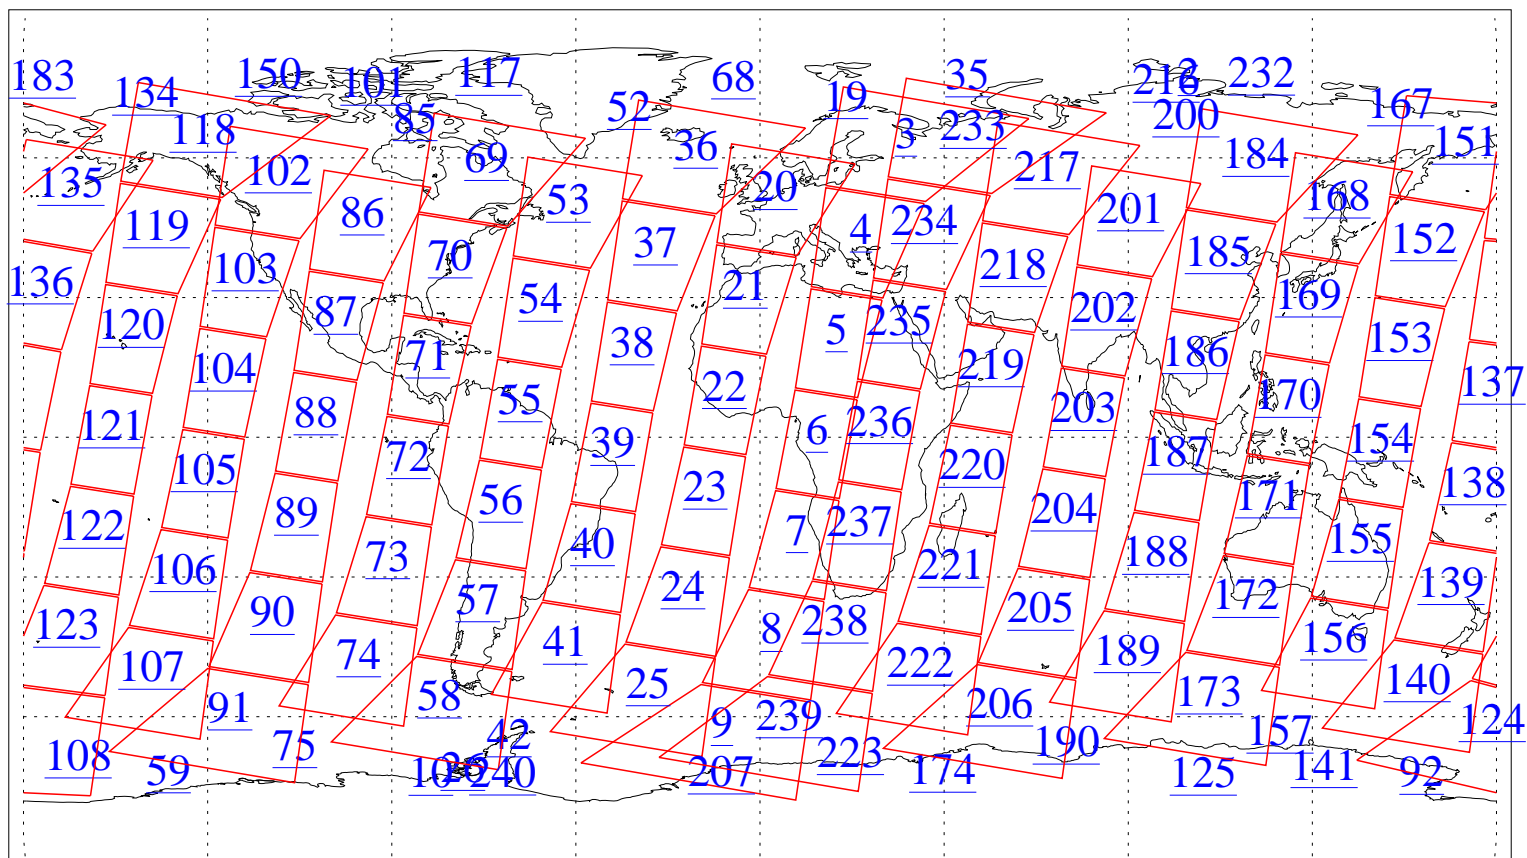

L1B Availability
AMSU Granules: 240
HSB Granules: 0
AIRS Granules: 0

9 Jun 2002
DoY 160
Aqua Day 36
Granules: 1 to 120

Granules: 121 to 240

Legend: AMSU Available, HSB Available, AIRS Available

L1B Availability
AMSU Granules: 240
HSB Granules: 0
AIRS Granules: 0

9 Jun 2002
DoY 160
Aqua Day 36

Ascending Granules

Descending Granules

Legend: AMSU Available, HSB Available, AIRS Available

L1B Availability
 AMSU Granules: 240
 HSB Granules: 0
 AIRS Granules: 0

9 Jun 2002
 DoY 160
 Aqua Day 36

Northern Hemisphere Granules

Southern Hemisphere Granules

Legend: AMSU Available, HSB Available, **AIRS Available**