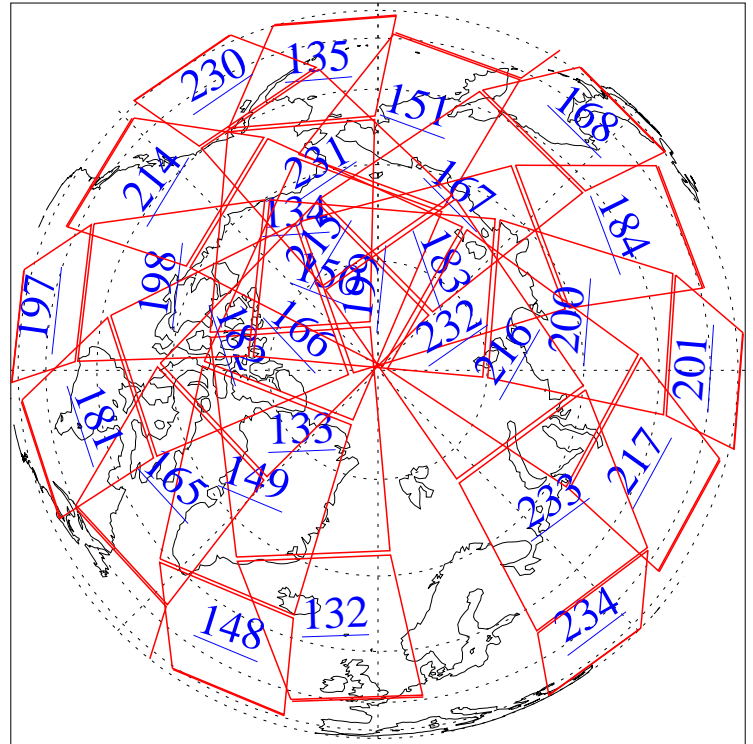

L1B Availability
AMSU Granules: 240
HSB Granules: 0
AIRS Granules: 0

9 Jun 2002
DoY 160
Aqua Day 36
Granules: 1 to 120

Granules: 121 to 240

Legend: AMSU Available, HSB Available, AIRS Available

L1B Availability
AMSU Granules: 240
HSB Granules: 0
AIRS Granules: 0

9 Jun 2002
DoY 160
Aqua Day 36

Ascending Granules

Descending Granules

Legend: AMSU Available, HSB Available, AIRS Available

L1B Availability
 AMSU Granules: 240
 HSB Granules: 0
 AIRS Granules: 0

9 Jun 2002
 DoY 160
 Aqua Day 36

Northern Hemisphere Granules

Southern Hemisphere Granules

Legend: AMSU Available, HSB Available, **AIRS Available**