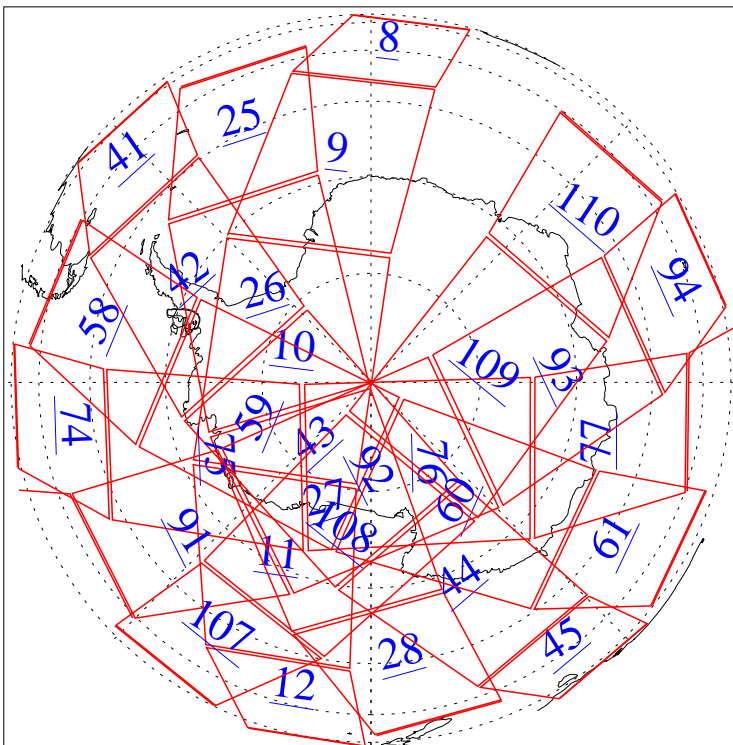

L1B Availability
AMSU Granules: 240
HSB Granules: 0
AIRS Granules: 0

9 Jun 2002
DoY 160
Aqua Day 36
Granules: 1 to 120

Granules: 121 to 240

Legend: AMSU Available, HSB Available, AIRS Available

L1B Availability
AMSU Granules: 240
HSB Granules: 0
AIRS Granules: 0

9 Jun 2002
DoY 160
Aqua Day 36

Ascending Granules

Descending Granules

Legend: AMSU Available, HSB Available, AIRS Available

L1B Availability
 AMSU Granules: 240
 HSB Granules: 0
 AIRS Granules: 0

9 Jun 2002
 DoY 160
 Aqua Day 36

Northern Hemisphere Granules

Southern Hemisphere Granules

Legend: AMSU Available, HSB Available, **AIRS Available**