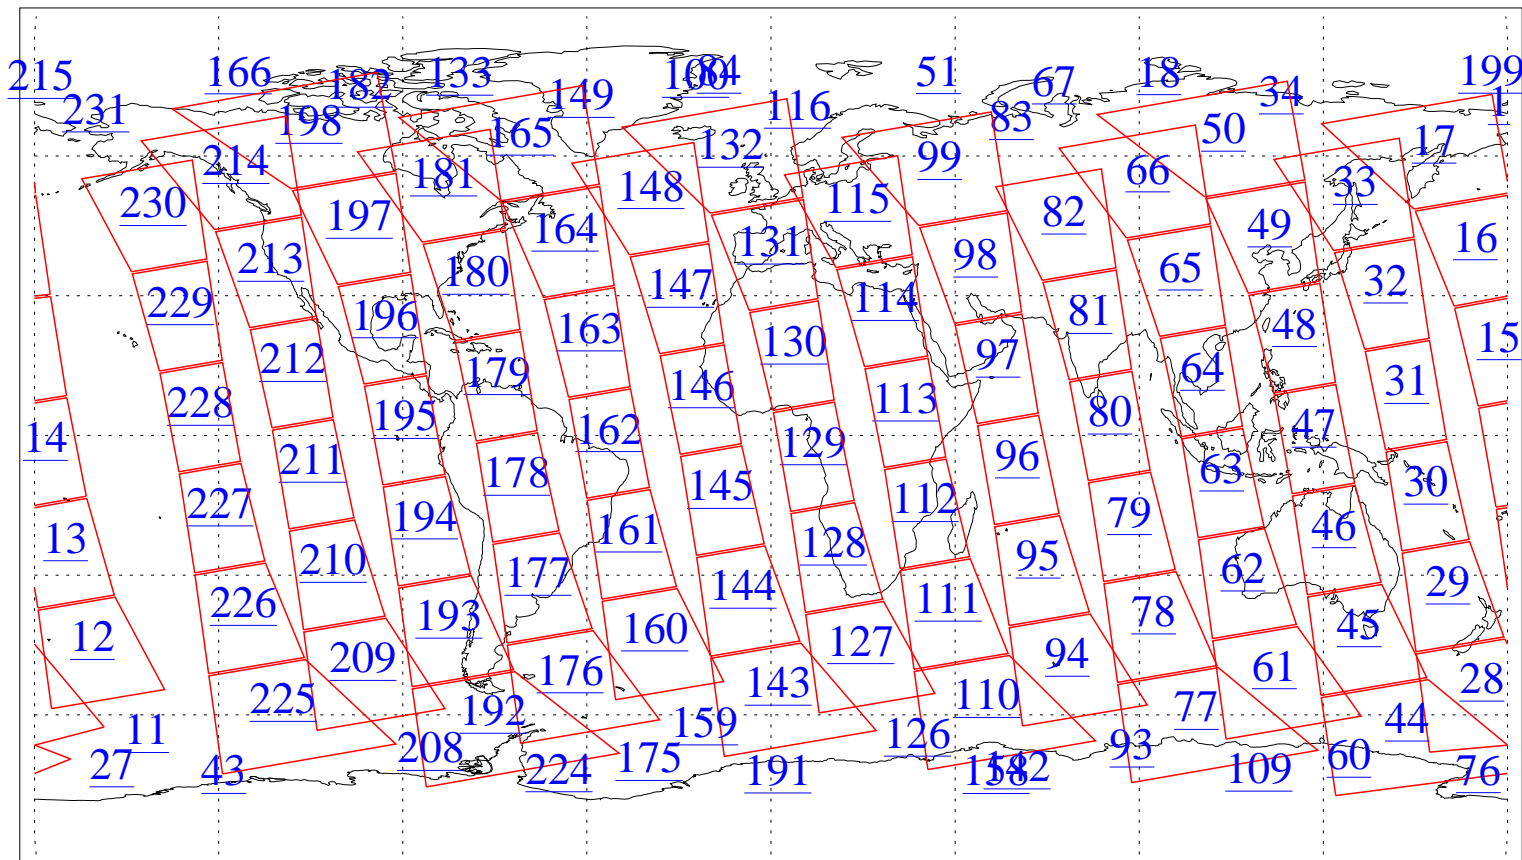

L1B Availability
AMSU Granules: 240
HSB Granules: 0
AIRS Granules: 0

9 Jun 2002
DoY 160
Aqua Day 36
Granules: 1 to 120

Granules: 121 to 240

Legend: AMSU Available, HSB Available, AIRS Available

L1B Availability
AMSU Granules: 240
HSB Granules: 0
AIRS Granules: 0

9 Jun 2002
DoY 160
Aqua Day 36

Ascending Granules

Descending Granules

Legend: AMSU Available, HSB Available, AIRS Available

L1B Availability
 AMSU Granules: 240
 HSB Granules: 0
 AIRS Granules: 0

9 Jun 2002
 DoY 160
 Aqua Day 36

Northern Hemisphere Granules

Southern Hemisphere Granules

Legend: AMSU Available, HSB Available, **AIRS Available**