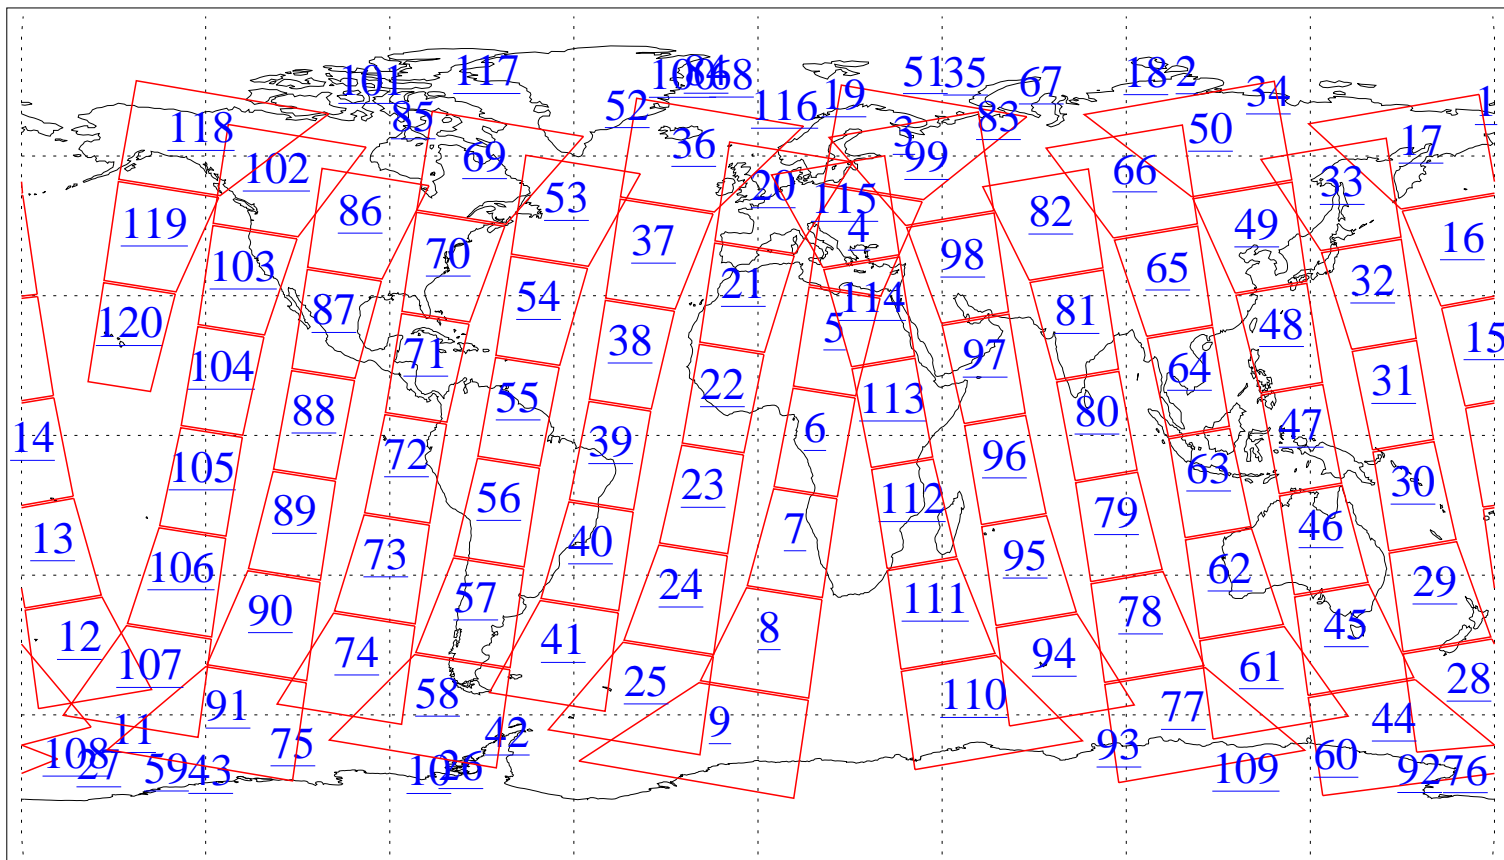

L1B Availability
AMSU Granules: 240
HSB Granules: 0
AIRS Granules: 0

9 Jun 2002
DoY 160
Aqua Day 36
Granules: 1 to 120

Granules: 121 to 240

Legend: AMSU Available, HSB Available, AIRS Available

L1B Availability
AMSU Granules: 240
HSB Granules: 0
AIRS Granules: 0

9 Jun 2002
DoY 160
Aqua Day 36

Ascending Granules

Descending Granules

Legend: AMSU Available, HSB Available, AIRS Available

L1B Availability
 AMSU Granules: 240
 HSB Granules: 0
 AIRS Granules: 0

9 Jun 2002
 DoY 160
 Aqua Day 36

Northern Hemisphere Granules

Southern Hemisphere Granules

Legend: AMSU Available, HSB Available, **AIRS Available**