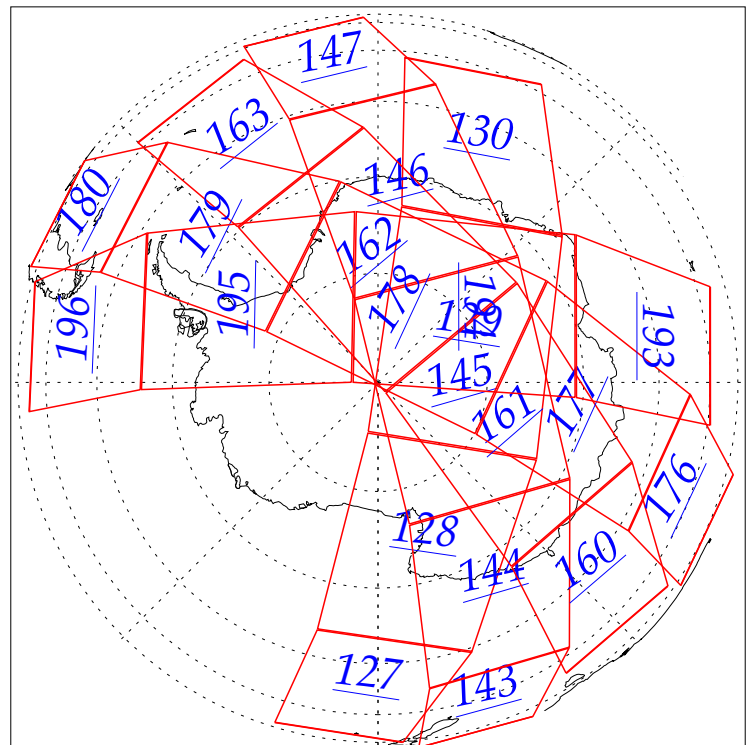

L1B Availability
AMSU Granules: 197
HSB Granules: 198
AIRS Granules: 0

7 Jun 2002
DoY 158
Aqua Day 34
Granules: 1 to 120

Granules: 121 to 240

Legend: AMSU Available, HSB Available, AIRS Available

L1B Availability
AMSU Granules: 197
HSB Granules: 198
AIRS Granules: 0

7 Jun 2002
DoY 158
Aqua Day 34

Ascending Granules

Descending Granules

Legend: AMSU Available, HSB Available, AIRS Available

L1B Availability
 AMSU Granules: 197
 HSB Granules: 198
 AIRS Granules: 0

7 Jun 2002
 DoY 158
 Aqua Day 34

Northern Hemisphere Granules

Southern Hemisphere Granules

Legend: AMSU Available, HSB Available, **AIRS Available**