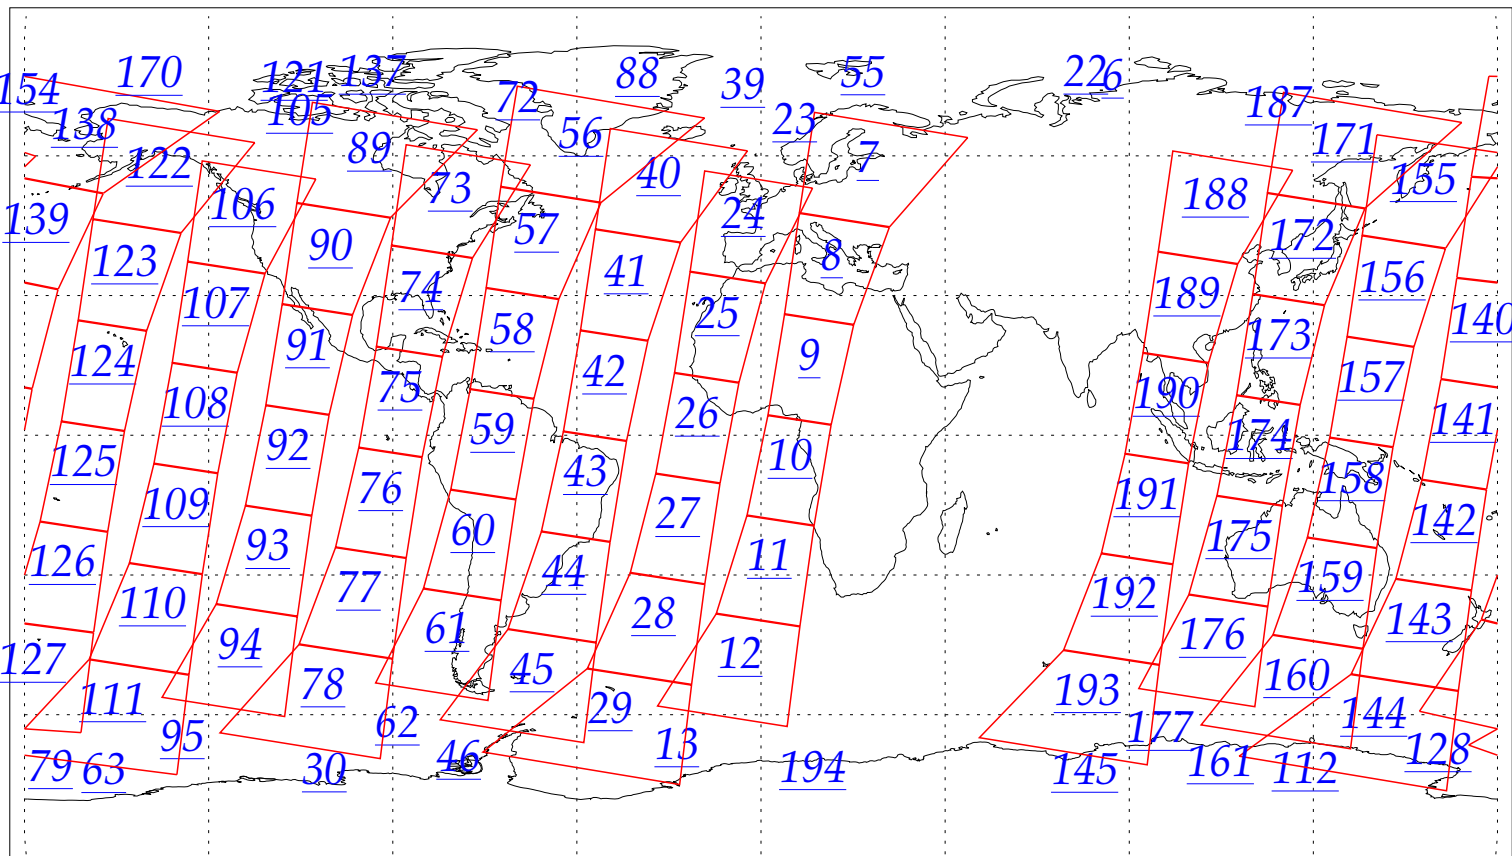

L1B Availability
AMSU Granules: 197
HSB Granules: 198
AIRS Granules: 0

7 Jun 2002
DoY 158
Aqua Day 34
Granules: 1 to 120

Granules: 121 to 240

Legend: AMSU Available, HSB Available, AIRS Available

L1B Availability
AMSU Granules: 197
HSB Granules: 198
AIRS Granules: 0

7 Jun 2002
DoY 158
Aqua Day 34

Ascending Granules

Descending Granules

Legend: AMSU Available, HSB Available, AIRS Available

L1B Availability
 AMSU Granules: 197
 HSB Granules: 198
 AIRS Granules: 0

7 Jun 2002
 DoY 158
 Aqua Day 34

Northern Hemisphere Granules

Southern Hemisphere Granules

Legend: AMSU Available, HSB Available, **AIRS Available**