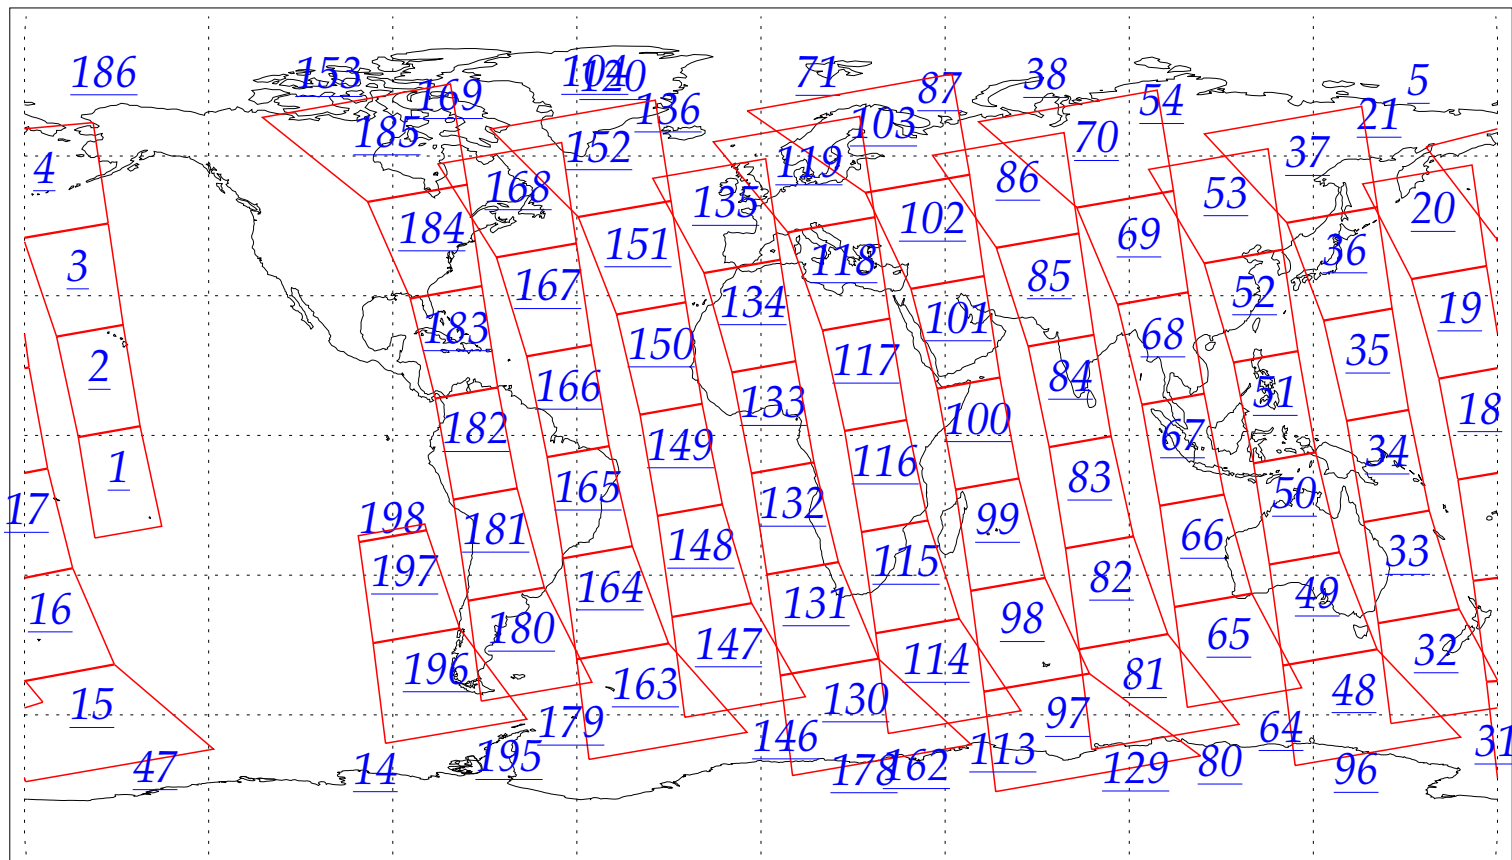

L1B Availability
AMSU Granules: 197
HSB Granules: 198
AIRS Granules: 0

7 Jun 2002
DoY 158
Aqua Day 34
Granules: 1 to 120

Granules: 121 to 240

Legend: AMSU Available, HSB Available, AIRS Available

L1B Availability
AMSU Granules: 197
HSB Granules: 198
AIRS Granules: 0

7 Jun 2002
DoY 158
Aqua Day 34

Ascending Granules

Descending Granules

Legend: AMSU Available, HSB Available, AIRS Available

L1B Availability
 AMSU Granules: 197
 HSB Granules: 198
 AIRS Granules: 0

7 Jun 2002
 DoY 158
 Aqua Day 34

Northern Hemisphere Granules

Southern Hemisphere Granules

Legend: AMSU Available, HSB Available, **AIRS Available**