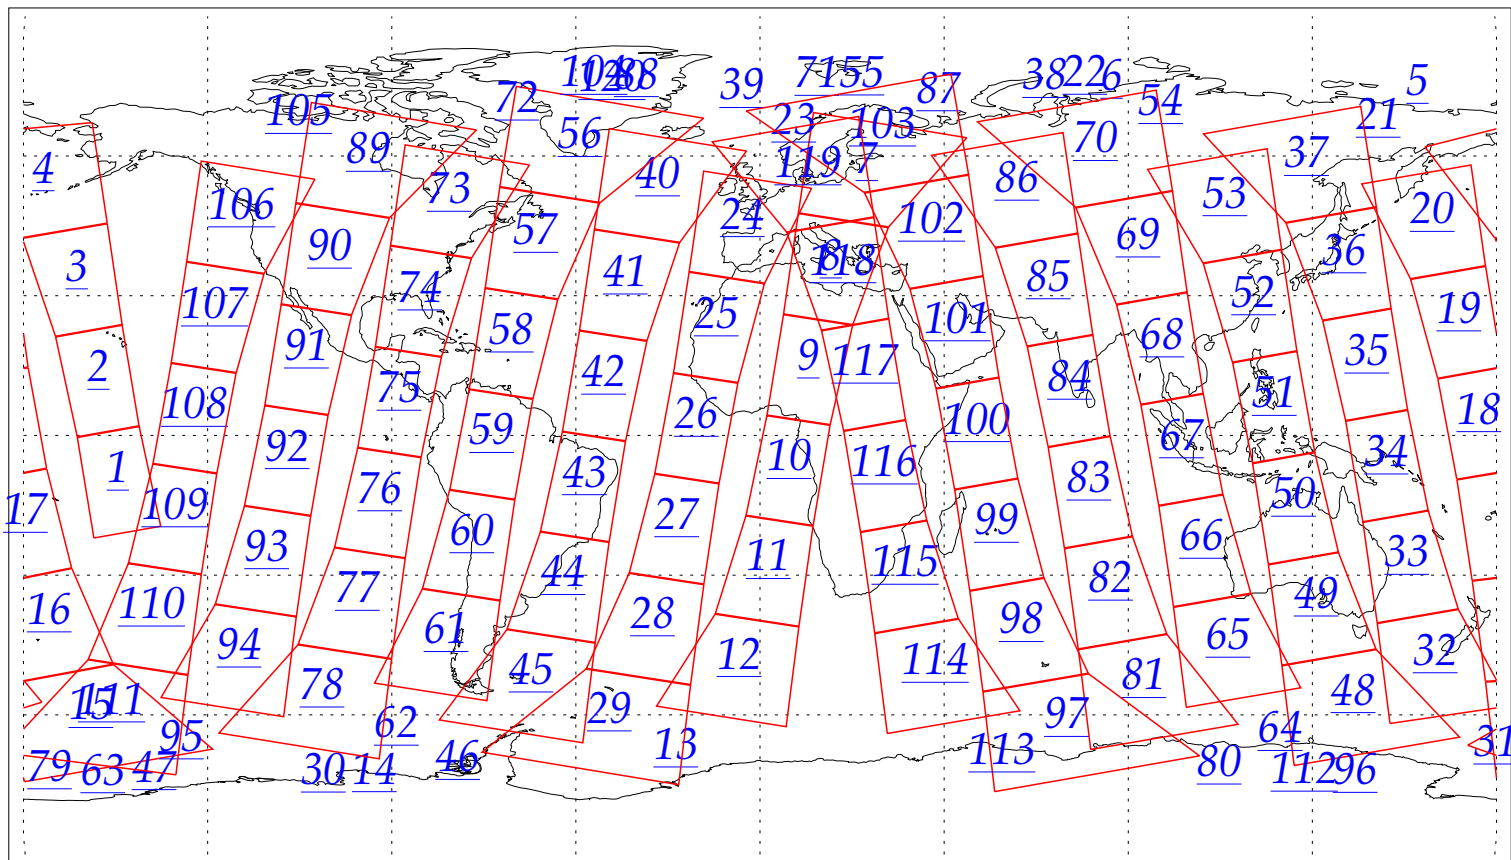

L1B Availability
AMSU Granules: 197
HSB Granules: 198
AIRS Granules: 0

7 Jun 2002
DoY 158
Aqua Day 34
Granules: 1 to 120

Granules: 121 to 240

Legend: AMSU Available, HSB Available, AIRS Available

L1B Availability
AMSU Granules: 197
HSB Granules: 198
AIRS Granules: 0

7 Jun 2002
DoY 158
Aqua Day 34

Ascending Granules

Descending Granules

Legend: AMSU Available, HSB Available, AIRS Available

L1B Availability
 AMSU Granules: 197
 HSB Granules: 198
 AIRS Granules: 0

7 Jun 2002
 DoY 158
 Aqua Day 34

Northern Hemisphere Granules

Southern Hemisphere Granules

Legend: AMSU Available, HSB Available, **AIRS Available**