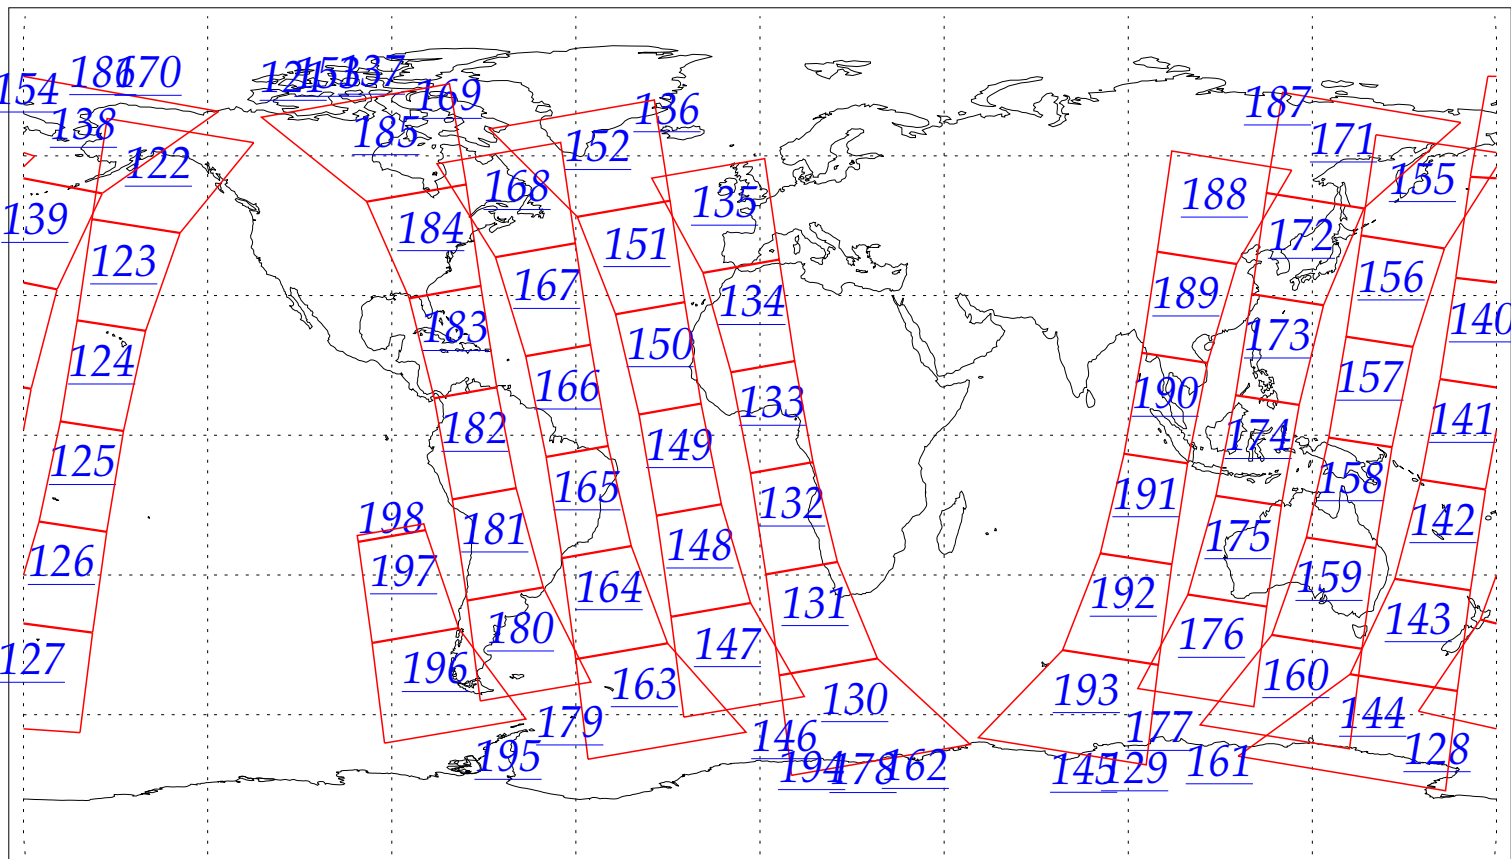

L1B Availability
AMSU Granules: 197
HSB Granules: 198
AIRS Granules: 0

7 Jun 2002
DoY 158
Aqua Day 34
Granules: 1 to 120

Granules: 121 to 240

Legend: AMSU Available, HSB Available, AIRS Available

L1B Availability
AMSU Granules: 197
HSB Granules: 198
AIRS Granules: 0

7 Jun 2002
DoY 158
Aqua Day 34

Ascending Granules

Descending Granules

Legend: AMSU Available, HSB Available, AIRS Available

L1B Availability
 AMSU Granules: 197
 HSB Granules: 198
 AIRS Granules: 0

7 Jun 2002
 DoY 158
 Aqua Day 34

Northern Hemisphere Granules

Southern Hemisphere Granules

Legend: AMSU Available, HSB Available, **AIRS Available**