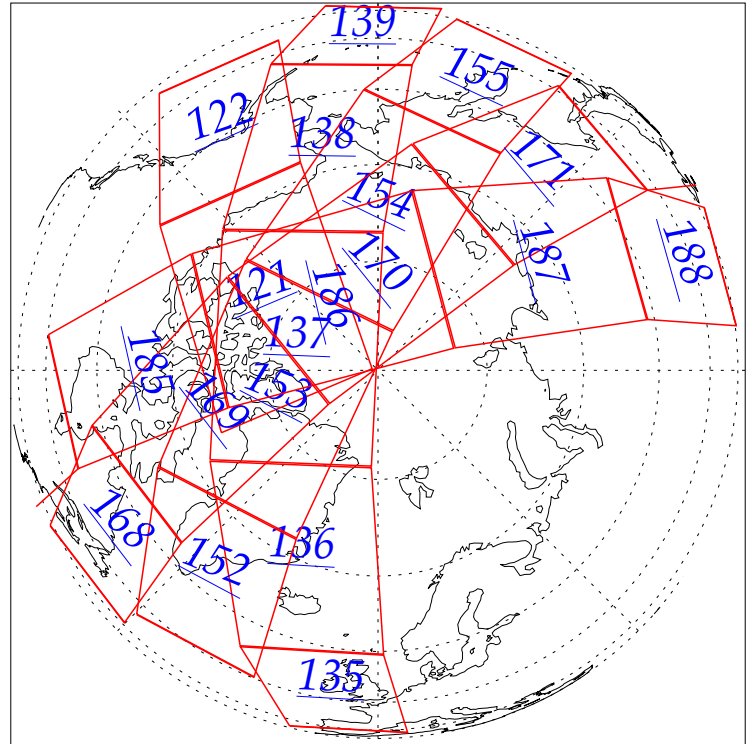

L1B Availability
AMSU Granules: 197
HSB Granules: 198
AIRS Granules: 0

7 Jun 2002
DoY 158
Aqua Day 34
Granules: 1 to 120

Granules: 121 to 240

Legend: AMSU Available, HSB Available, AIRS Available

L1B Availability
AMSU Granules: 197
HSB Granules: 198
AIRS Granules: 0

7 Jun 2002
DoY 158
Aqua Day 34

Ascending Granules

Descending Granules

Legend: AMSU Available, HSB Available, AIRS Available

L1B Availability
 AMSU Granules: 197
 HSB Granules: 198
 AIRS Granules: 0

7 Jun 2002
 DoY 158
 Aqua Day 34

Northern Hemisphere Granules

Southern Hemisphere Granules

Legend: AMSU Available, HSB Available, **AIRS Available**