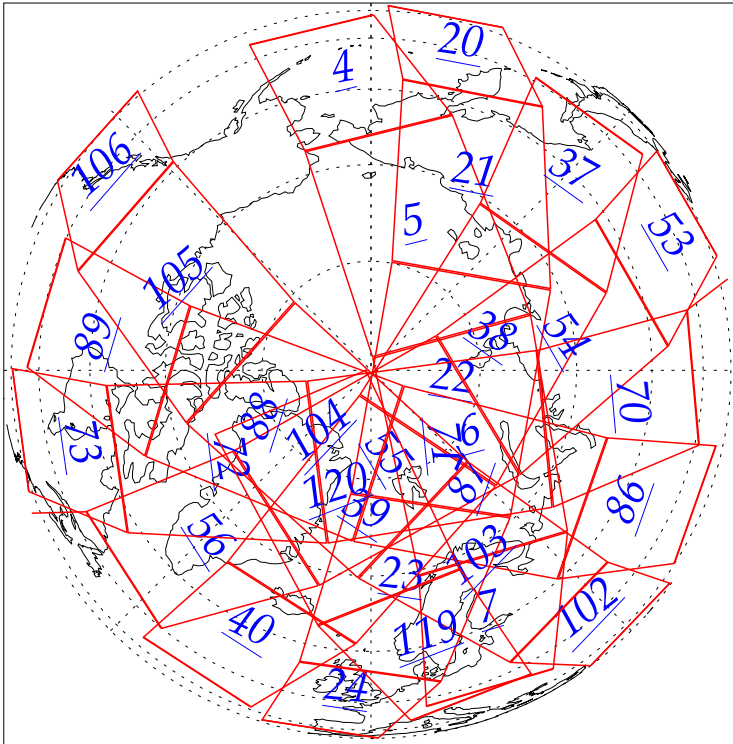

L1B Availability
AMSU Granules: 197
HSB Granules: 198
AIRS Granules: 0

7 Jun 2002
DoY 158
Aqua Day 34
Granules: 1 to 120

Granules: 121 to 240

Legend: AMSU Available, HSB Available, AIRS Available

L1B Availability
AMSU Granules: 197
HSB Granules: 198
AIRS Granules: 0

7 Jun 2002
DoY 158
Aqua Day 34

Ascending Granules

Descending Granules

Legend: AMSU Available, HSB Available, AIRS Available

L1B Availability
 AMSU Granules: 197
 HSB Granules: 198
 AIRS Granules: 0

7 Jun 2002
 DoY 158
 Aqua Day 34

Northern Hemisphere Granules

Southern Hemisphere Granules

Legend: AMSU Available, HSB Available, **AIRS Available**