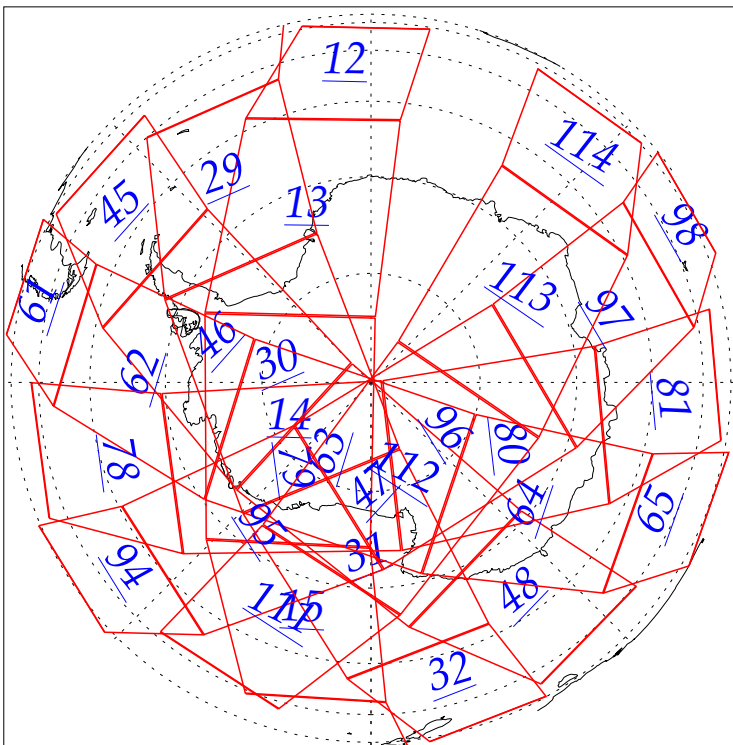

L1B Availability
AMSU Granules: 197
HSB Granules: 198
AIRS Granules: 0

7 Jun 2002
DoY 158
Aqua Day 34
Granules: 1 to 120

Granules: 121 to 240

Legend: AMSU Available, HSB Available, AIRS Available

L1B Availability
AMSU Granules: 197
HSB Granules: 198
AIRS Granules: 0

7 Jun 2002
DoY 158
Aqua Day 34

Ascending Granules

Descending Granules

Legend: AMSU Available, HSB Available, AIRS Available

L1B Availability
 AMSU Granules: 197
 HSB Granules: 198
 AIRS Granules: 0

7 Jun 2002
 DoY 158
 Aqua Day 34

Northern Hemisphere Granules

Southern Hemisphere Granules

Legend: AMSU Available, HSB Available, **AIRS Available**