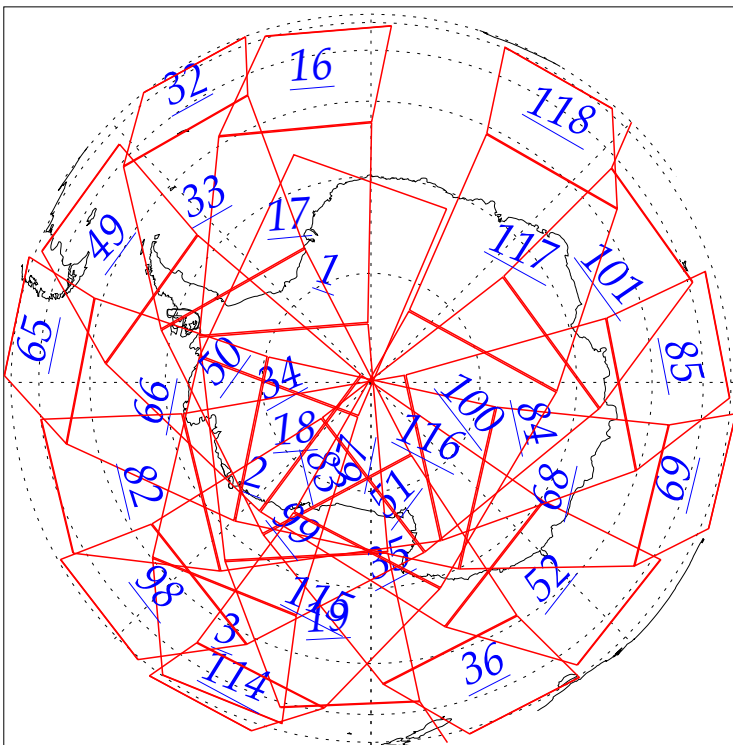

L1B Availability
AMSU Granules: 178
HSB Granules: 197
AIRS Granules: 0

5 Jun 2002
DoY 156
Aqua Day 32
Granules: 1 to 120

Granules: 121 to 240

Legend: AMSU Available, HSB Available, AIRS Available

L1B Availability
 AMSU Granules: 178
 HSB Granules: 197
 AIRS Granules: 0

5 Jun 2002
 DoY 156
 Aqua Day 32

Ascending Granules

Descending Granules

Legend: AMSU Available, HSB Available, AIRS Available

L1B Availability
 AMSU Granules: 178
 HSB Granules: 197
 AIRS Granules: 0

5 Jun 2002
 DoY 156
 Aqua Day 32

Northern Hemisphere Granules

Southern Hemisphere Granules

Legend: AMSU Available, HSB Available, **AIRS Available**