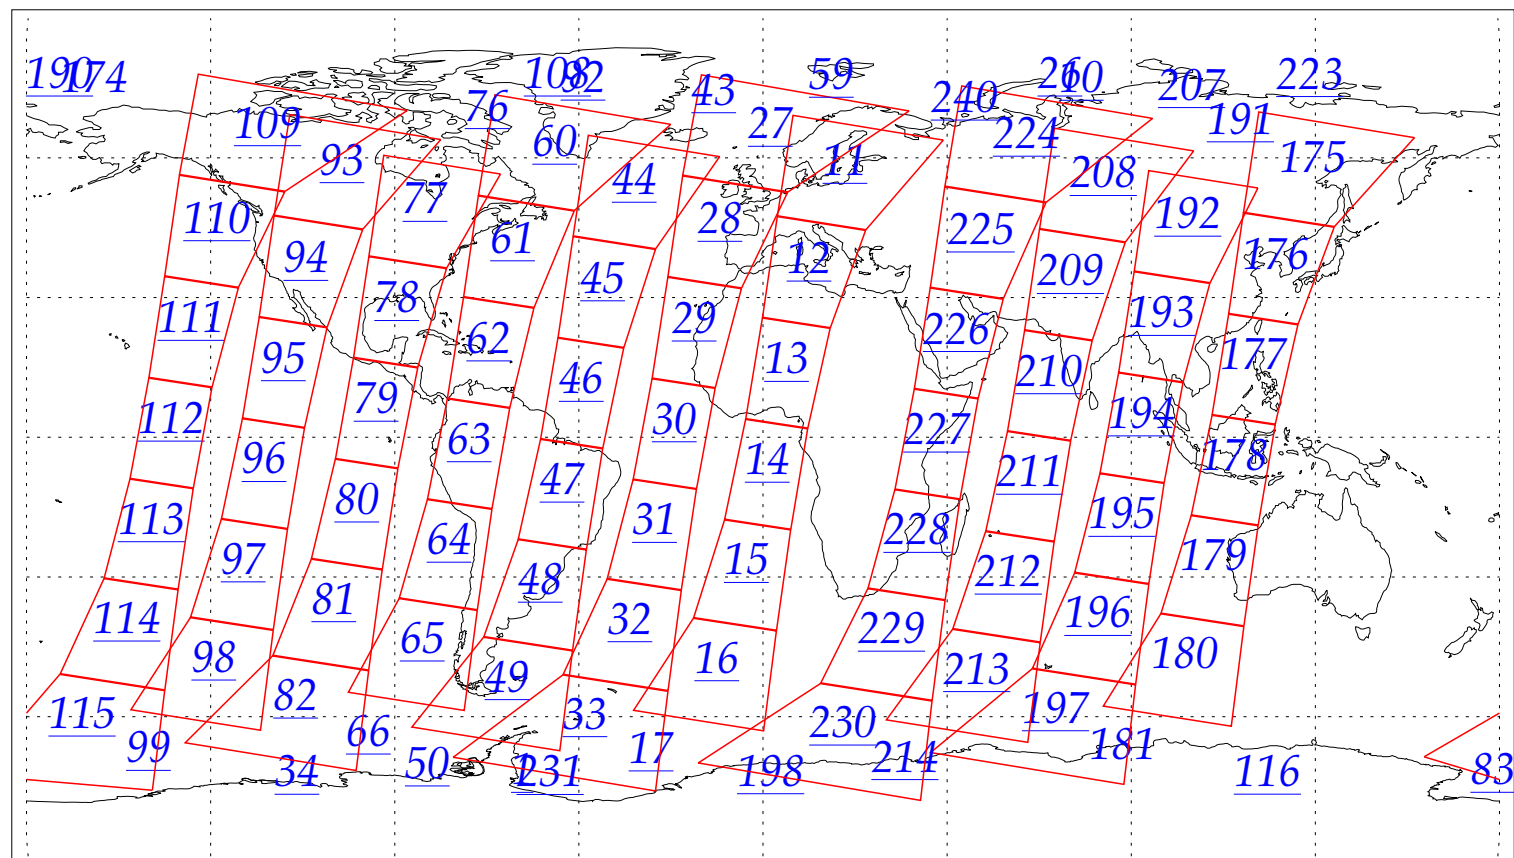

L1B Availability
AMSU Granules: 178
HSB Granules: 197
AIRS Granules: 0

5 Jun 2002
DoY 156
Aqua Day 32
Granules: 1 to 120

Granules: 121 to 240

Legend: AMSU Available, HSB Available, AIRS Available

L1B Availability
 AMSU Granules: 178
 HSB Granules: 197
 AIRS Granules: 0

5 Jun 2002
 DoY 156
 Aqua Day 32

Ascending Granules

Descending Granules

Legend: AMSU Available, HSB Available, AIRS Available

L1B Availability
 AMSU Granules: 178
 HSB Granules: 197
 AIRS Granules: 0

5 Jun 2002
 DoY 156
 Aqua Day 32

Northern Hemisphere Granules

Southern Hemisphere Granules

Legend: AMSU Available, HSB Available, **AIRS Available**