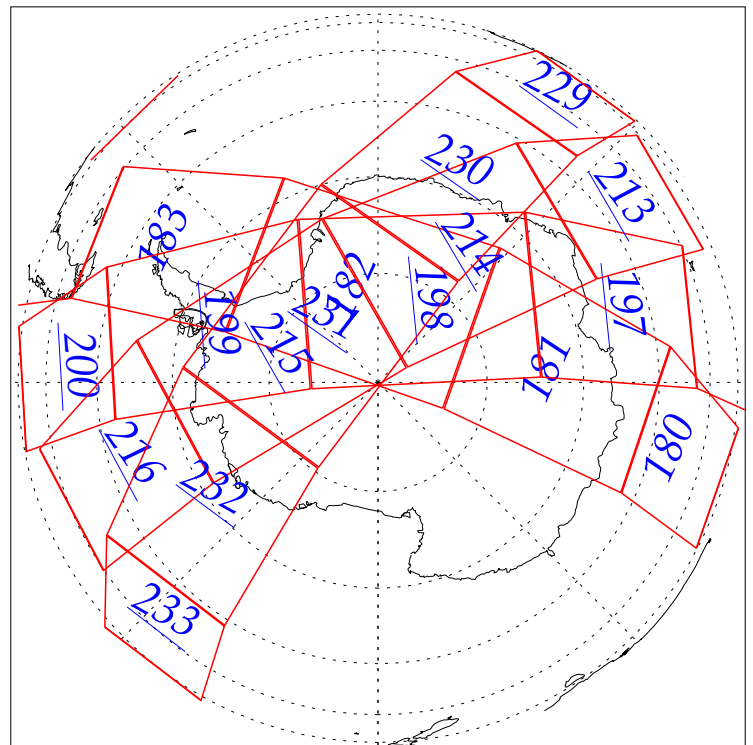

L1B Availability
AMSU Granules: 178
HSB Granules: 197
AIRS Granules: 0

5 Jun 2002
DoY 156
Aqua Day 32
Granules: 1 to 120

Granules: 121 to 240

Legend: AMSU Available, HSB Available, AIRS Available

L1B Availability
 AMSU Granules: 178
 HSB Granules: 197
 AIRS Granules: 0

5 Jun 2002
 DoY 156
 Aqua Day 32

Ascending Granules

Descending Granules

Legend: AMSU Available, HSB Available, AIRS Available

L1B Availability
 AMSU Granules: 178
 HSB Granules: 197
 AIRS Granules: 0

5 Jun 2002
 DoY 156
 Aqua Day 32

Northern Hemisphere Granules

Southern Hemisphere Granules

Legend: AMSU Available, HSB Available, **AIRS Available**