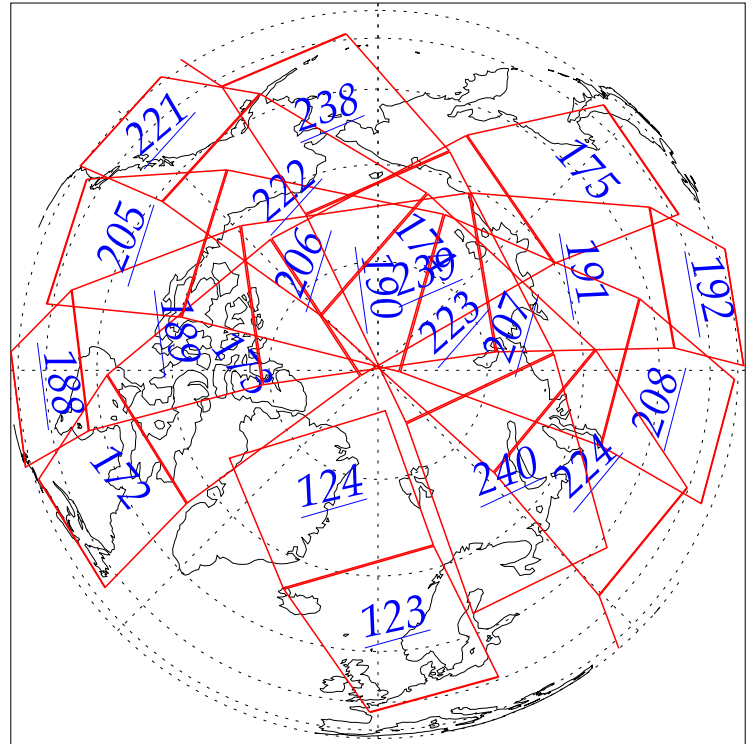

L1B Availability
AMSU Granules: 178
HSB Granules: 197
AIRS Granules: 0

5 Jun 2002
DoY 156
Aqua Day 32
Granules: 1 to 120

Granules: 121 to 240

Legend: AMSU Available, HSB Available, AIRS Available

L1B Availability
 AMSU Granules: 178
 HSB Granules: 197
 AIRS Granules: 0

5 Jun 2002
 DoY 156
 Aqua Day 32

Ascending Granules

Descending Granules

Legend: AMSU Available, HSB Available, AIRS Available

L1B Availability
 AMSU Granules: 178
 HSB Granules: 197
 AIRS Granules: 0

5 Jun 2002
 DoY 156
 Aqua Day 32

Northern Hemisphere Granules

Southern Hemisphere Granules

Legend: AMSU Available, HSB Available, **AIRS Available**