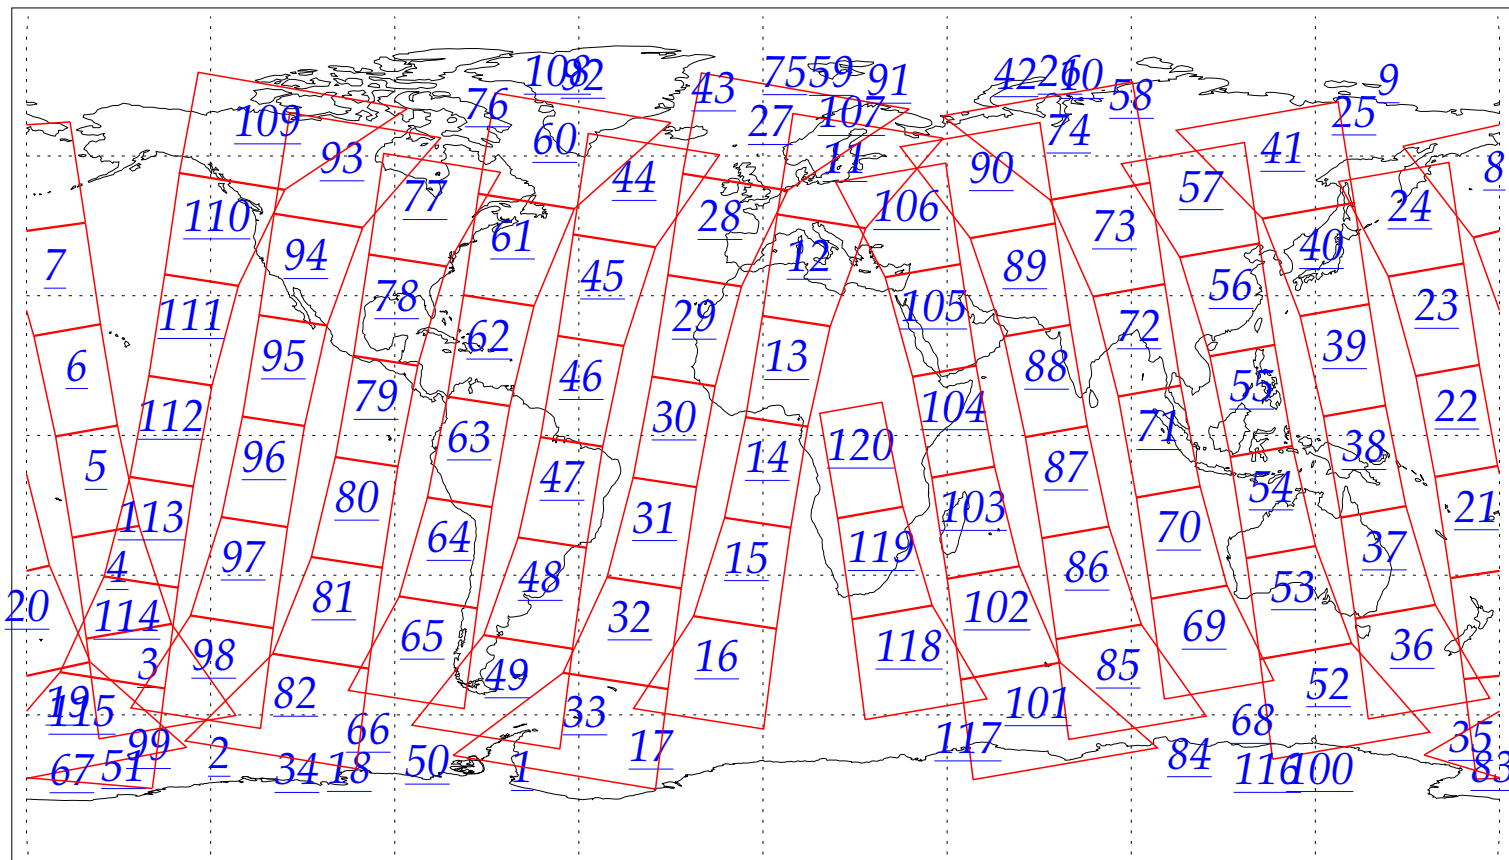

L1B Availability
AMSU Granules: 178
HSB Granules: 197
AIRS Granules: 0

5 Jun 2002
DoY 156
Aqua Day 32
Granules: 1 to 120

Granules: 121 to 240

Legend: AMSU Available, HSB Available, AIRS Available

L1B Availability
 AMSU Granules: 178
 HSB Granules: 197
 AIRS Granules: 0

5 Jun 2002
 DoY 156
 Aqua Day 32

Ascending Granules

Descending Granules

Legend: AMSU Available, HSB Available, AIRS Available

L1B Availability
 AMSU Granules: 178
 HSB Granules: 197
 AIRS Granules: 0

5 Jun 2002
 DoY 156
 Aqua Day 32

Northern Hemisphere Granules

Southern Hemisphere Granules

Legend: AMSU Available, HSB Available, **AIRS Available**