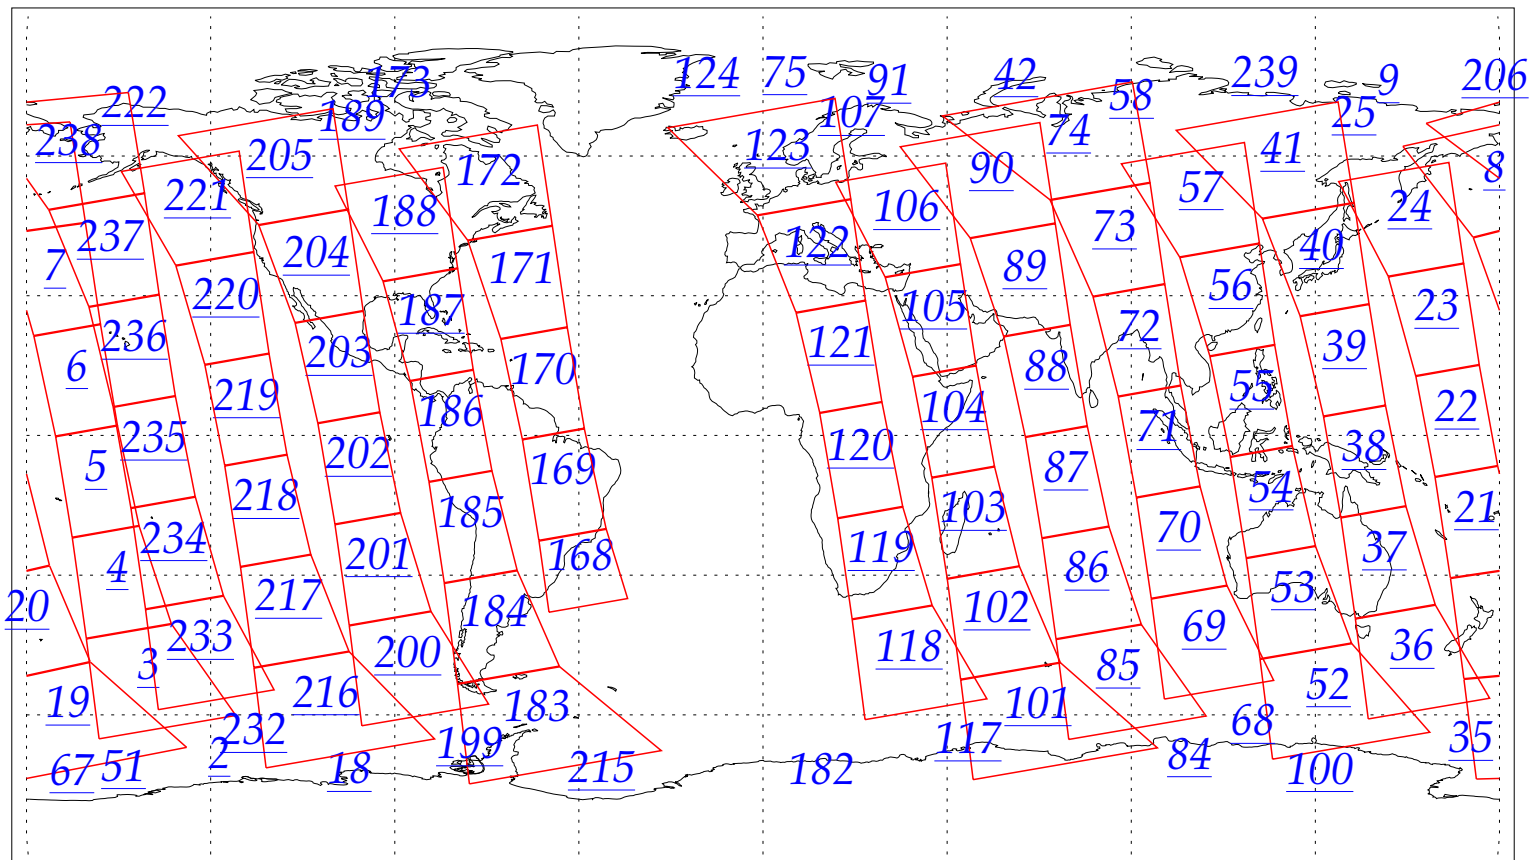

L1B Availability
AMSU Granules: 178
HSB Granules: 197
AIRS Granules: 0

5 Jun 2002
DoY 156
Aqua Day 32
Granules: 1 to 120

Granules: 121 to 240

Legend: AMSU Available, HSB Available, AIRS Available

L1B Availability
 AMSU Granules: 178
 HSB Granules: 197
 AIRS Granules: 0

5 Jun 2002
 DoY 156
 Aqua Day 32

Ascending Granules

Descending Granules

Legend: AMSU Available, HSB Available, AIRS Available

L1B Availability
 AMSU Granules: 178
 HSB Granules: 197
 AIRS Granules: 0

5 Jun 2002
 DoY 156
 Aqua Day 32

Northern Hemisphere Granules

Southern Hemisphere Granules

Legend: AMSU Available, HSB Available, **AIRS Available**