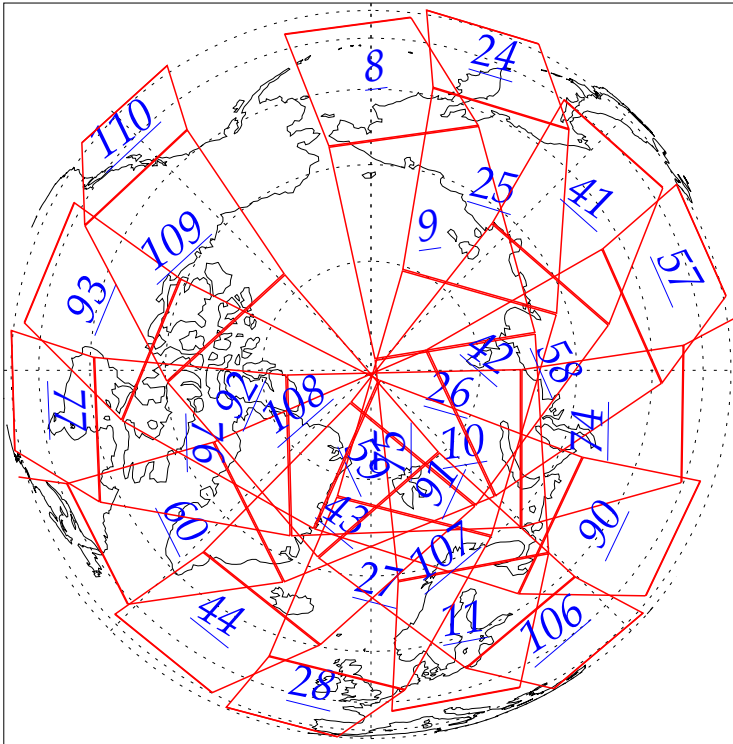

L1B Availability
AMSU Granules: 178
HSB Granules: 197
AIRS Granules: 0

5 Jun 2002
DoY 156
Aqua Day 32
Granules: 1 to 120

Granules: 121 to 240

Legend: AMSU Available, HSB Available, AIRS Available

L1B Availability
 AMSU Granules: 178
 HSB Granules: 197
 AIRS Granules: 0

5 Jun 2002
 DoY 156
 Aqua Day 32

Ascending Granules

Descending Granules

Legend: AMSU Available, HSB Available, AIRS Available

L1B Availability
 AMSU Granules: 178
 HSB Granules: 197
 AIRS Granules: 0

5 Jun 2002
 DoY 156
 Aqua Day 32

Northern Hemisphere Granules

Southern Hemisphere Granules

Legend: AMSU Available, HSB Available, **AIRS Available**