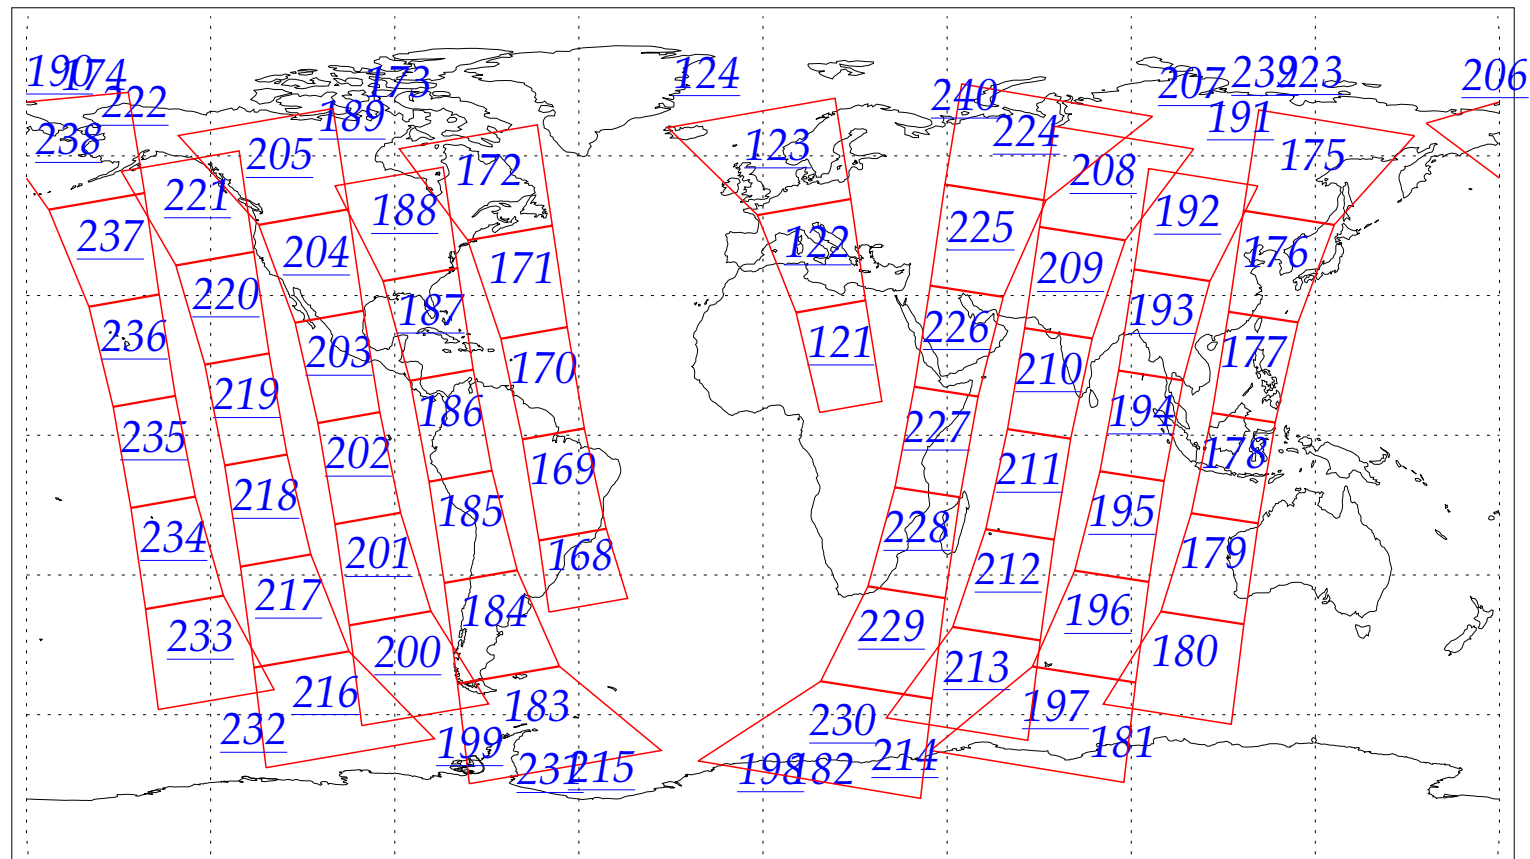

L1B Availability
AMSU Granules: 178
HSB Granules: 197
AIRS Granules: 0

5 Jun 2002
DoY 156
Aqua Day 32
Granules: 1 to 120

Granules: 121 to 240

Legend: AMSU Available, HSB Available, AIRS Available

L1B Availability
 AMSU Granules: 178
 HSB Granules: 197
 AIRS Granules: 0

5 Jun 2002
 DoY 156
 Aqua Day 32

Ascending Granules

Descending Granules

Legend: AMSU Available, HSB Available, AIRS Available

L1B Availability
 AMSU Granules: 178
 HSB Granules: 197
 AIRS Granules: 0

5 Jun 2002
 DoY 156
 Aqua Day 32

Northern Hemisphere Granules

Southern Hemisphere Granules

Legend: AMSU Available, HSB Available, **AIRS Available**