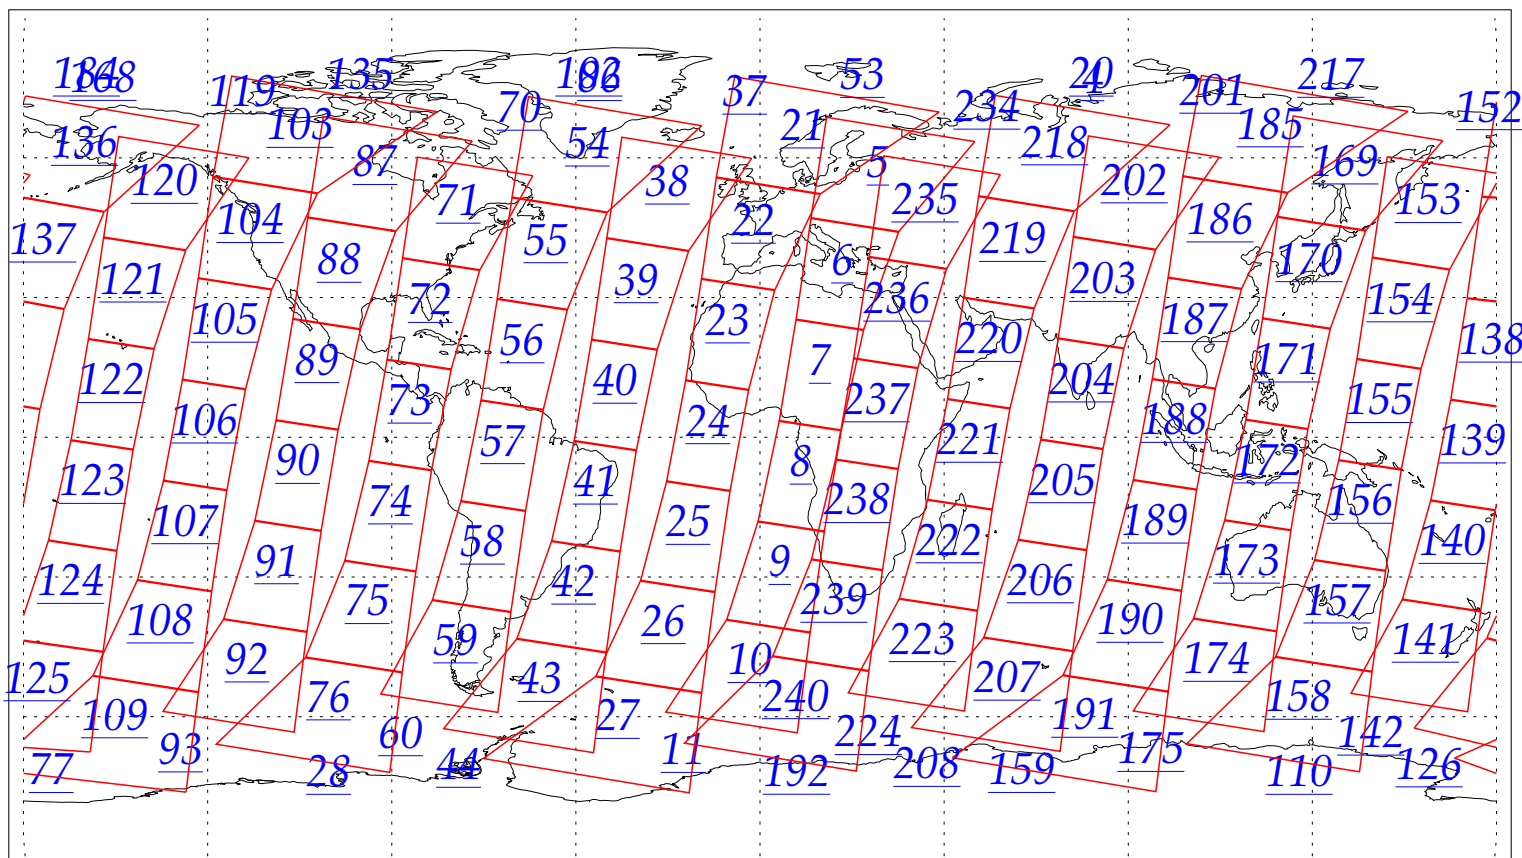

L1B Availability
AMSU Granules: 240
HSB Granules: 240
AIRS Granules: 0

4 Jun 2002
DoY 155
Aqua Day 31
Granules: 1 to 120

Granules: 121 to 240

Legend: AMSU Available, HSB Available, AIRS Available

L1B Availability
AMSU Granules: 240
HSB Granules: 240
AIRS Granules: 0

4 Jun 2002
DoY 155
Aqua Day 31

Ascending Granules

Descending Granules

Legend: AMSU Available, HSB Available, AIRS Available

L1B Availability
 AMSU Granules: 240
 HSB Granules: 240
 AIRS Granules: 0

4 Jun 2002
 DoY 155
 Aqua Day 31