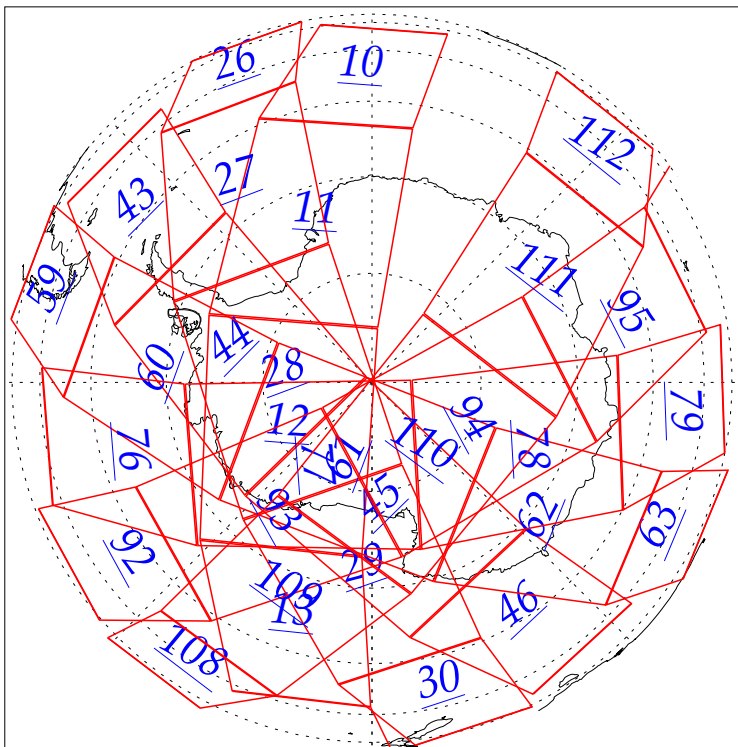

L1B Availability
AMSU Granules: 240
HSB Granules: 240
AIRS Granules: 0

4 Jun 2002
DoY 155
Aqua Day 31
Granules: 1 to 120

Granules: 121 to 240

Legend: AMSU Available, HSB Available, AIRS Available

L1B Availability
AMSU Granules: 240
HSB Granules: 240
AIRS Granules: 0

4 Jun 2002
DoY 155
Aqua Day 31

Ascending Granules

Descending Granules

Legend: AMSU Available, HSB Available, AIRS Available

L1B Availability
 AMSU Granules: 240
 HSB Granules: 240
 AIRS Granules: 0

4 Jun 2002
 DoY 155
 Aqua Day 31

Northern Hemisphere Granules

Southern Hemisphere Granules

Legend: AMSU Available, ~~HSB Available~~, AIRS Available