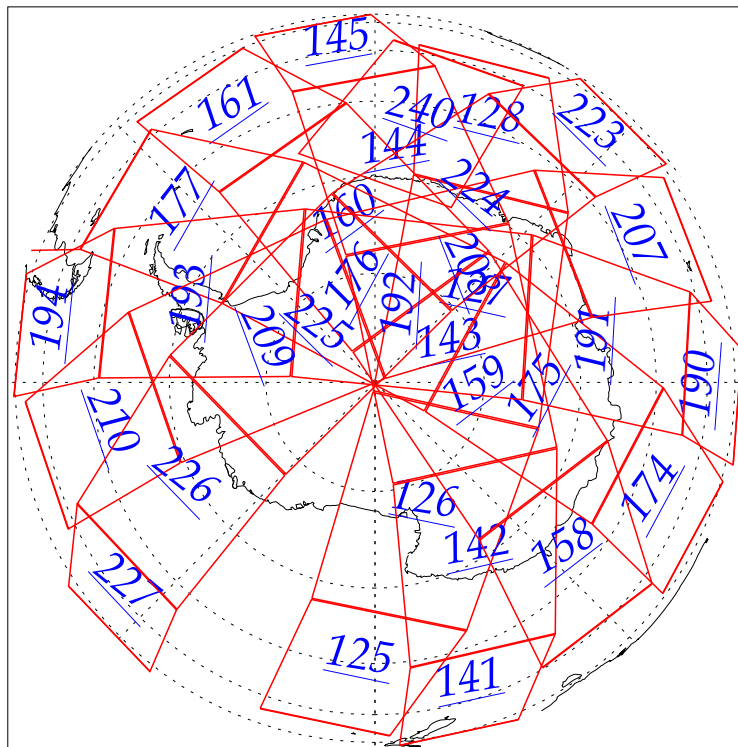

L1B Availability
AMSU Granules: 240
HSB Granules: 240
AIRS Granules: 0

4 Jun 2002
DoY 155
Aqua Day 31
Granules: 1 to 120

Granules: 121 to 240

Legend: AMSU Available, HSB Available, AIRS Available

L1B Availability
AMSU Granules: 240
HSB Granules: 240
AIRS Granules: 0

4 Jun 2002
DoY 155
Aqua Day 31

Ascending Granules

Descending Granules

Legend: AMSU Available, HSB Available, AIRS Available

L1B Availability
 AMSU Granules: 240
 HSB Granules: 240
 AIRS Granules: 0

4 Jun 2002
 DoY 155
 Aqua Day 31

Northern Hemisphere Granules

Southern Hemisphere Granules

Legend: AMSU Available, ~~HSB Available~~, AIRS Available