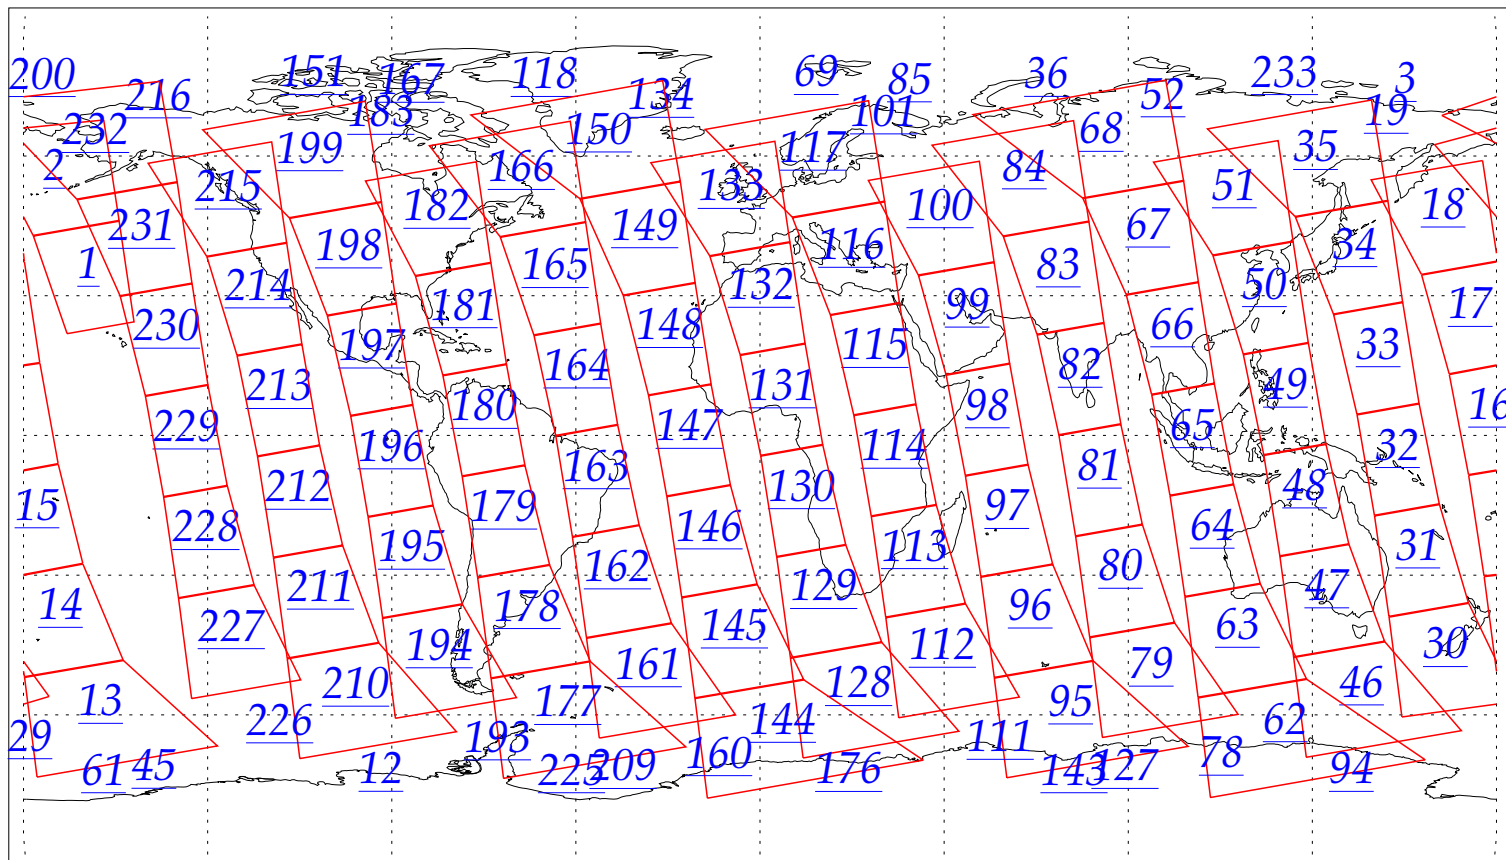

L1B Availability
AMSU Granules: 240
HSB Granules: 240
AIRS Granules: 0

4 Jun 2002
DoY 155
Aqua Day 31
Granules: 1 to 120

Granules: 121 to 240

Legend: AMSU Available, HSB Available, AIRS Available

L1B Availability
AMSU Granules: 240
HSB Granules: 240
AIRS Granules: 0

4 Jun 2002
DoY 155
Aqua Day 31

Ascending Granules

Descending Granules

Legend: AMSU Available, HSB Available, AIRS Available

L1B Availability
 AMSU Granules: 240
 HSB Granules: 240
 AIRS Granules: 0

4 Jun 2002
 DoY 155
 Aqua Day 31

Northern Hemisphere Granules

Southern Hemisphere Granules

Legend: AMSU Available, ~~HSB Available~~, AIRS Available