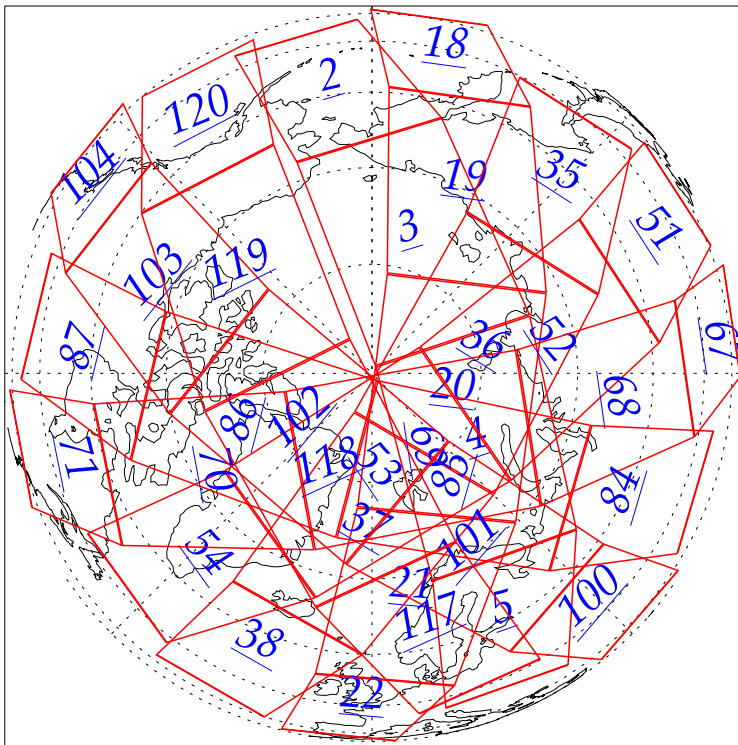

L1B Availability
AMSU Granules: 240
HSB Granules: 240
AIRS Granules: 0

4 Jun 2002
DoY 155
Aqua Day 31
Granules: 1 to 120

Granules: 121 to 240

Legend: AMSU Available, HSB Available, AIRS Available

L1B Availability
AMSU Granules: 240
HSB Granules: 240
AIRS Granules: 0

4 Jun 2002
DoY 155
Aqua Day 31

Ascending Granules

Descending Granules

Legend: AMSU Available, HSB Available, AIRS Available

L1B Availability
 AMSU Granules: 240
 HSB Granules: 240
 AIRS Granules: 0

4 Jun 2002
 DoY 155
 Aqua Day 31

Northern Hemisphere Granules

Southern Hemisphere Granules

Legend: AMSU Available, ~~HSB Available~~, AIRS Available