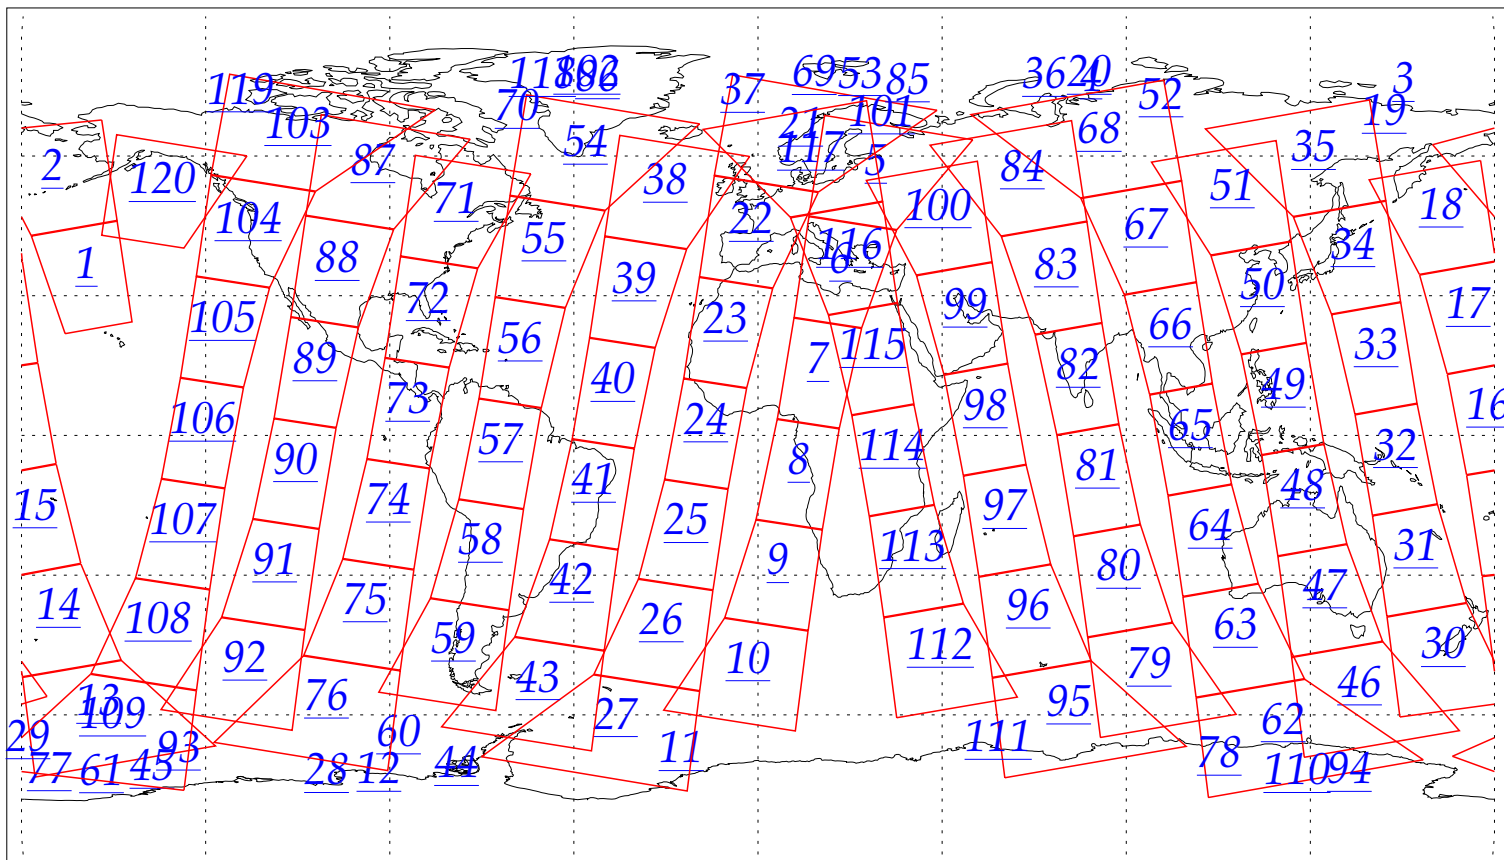

L1B Availability
AMSU Granules: 240
HSB Granules: 240
AIRS Granules: 0

4 Jun 2002
DoY 155
Aqua Day 31
Granules: 1 to 120

Granules: 121 to 240

Legend: AMSU Available, HSB Available, AIRS Available

L1B Availability
AMSU Granules: 240
HSB Granules: 240
AIRS Granules: 0

4 Jun 2002
DoY 155
Aqua Day 31

Ascending Granules

Descending Granules

Legend: AMSU Available, HSB Available, AIRS Available

L1B Availability
 AMSU Granules: 240
 HSB Granules: 240
 AIRS Granules: 0

4 Jun 2002
 DoY 155
 Aqua Day 31

Northern Hemisphere Granules

Southern Hemisphere Granules

Legend: AMSU Available, ~~HSB Available~~, AIRS Available