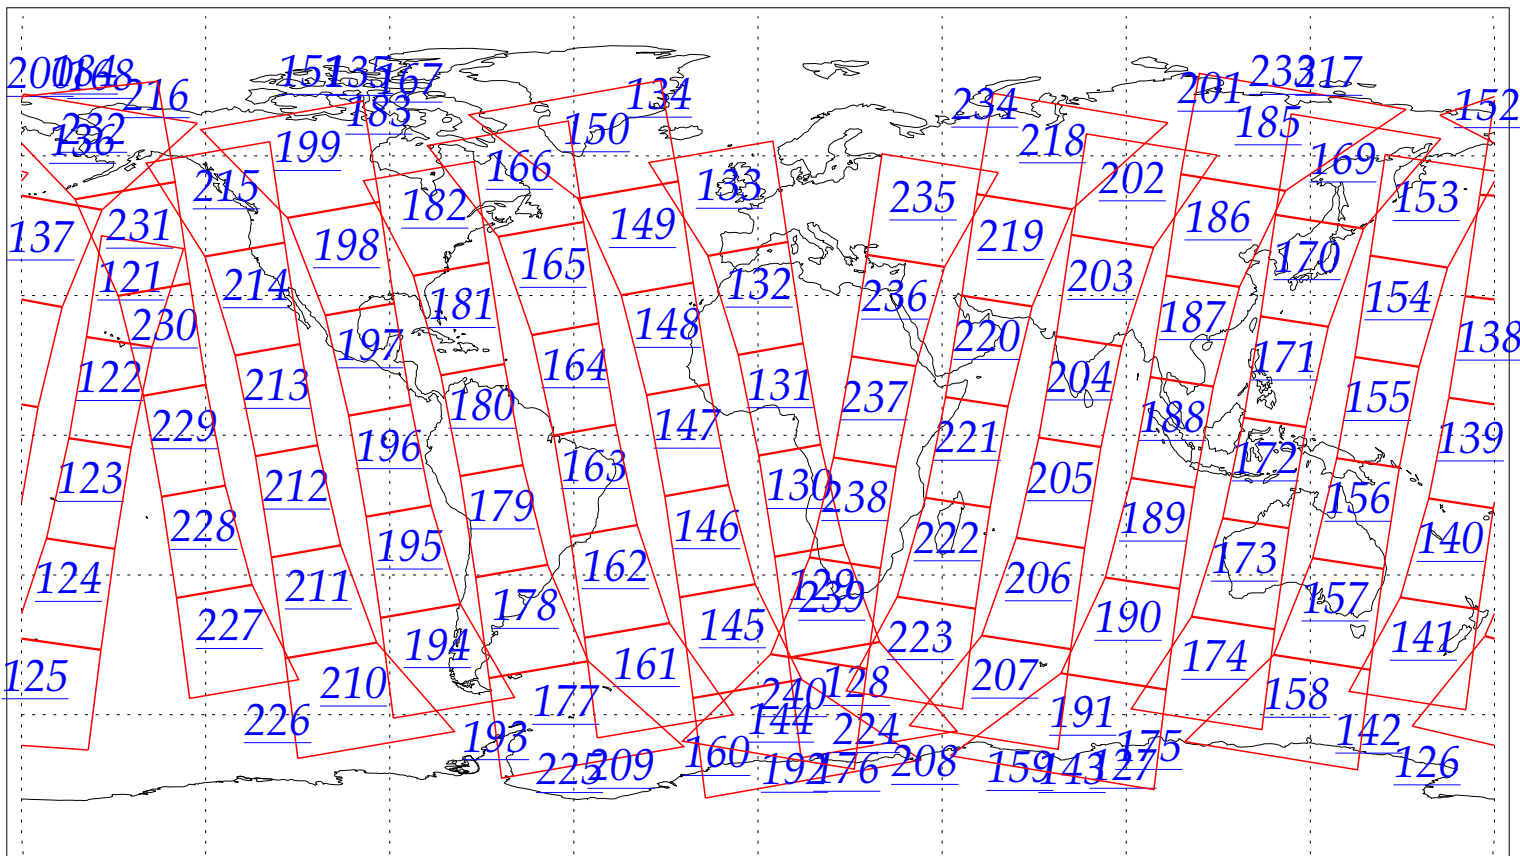

L1B Availability
AMSU Granules: 240
HSB Granules: 240
AIRS Granules: 0

4 Jun 2002
DoY 155
Aqua Day 31
Granules: 1 to 120

Granules: 121 to 240

Legend: AMSU Available, HSB Available, AIRS Available

L1B Availability
AMSU Granules: 240
HSB Granules: 240
AIRS Granules: 0

4 Jun 2002
DoY 155
Aqua Day 31

Ascending Granules

Descending Granules

Legend: AMSU Available, HSB Available, AIRS Available

L1B Availability
 AMSU Granules: 240
 HSB Granules: 240
 AIRS Granules: 0

4 Jun 2002
 DoY 155
 Aqua Day 31