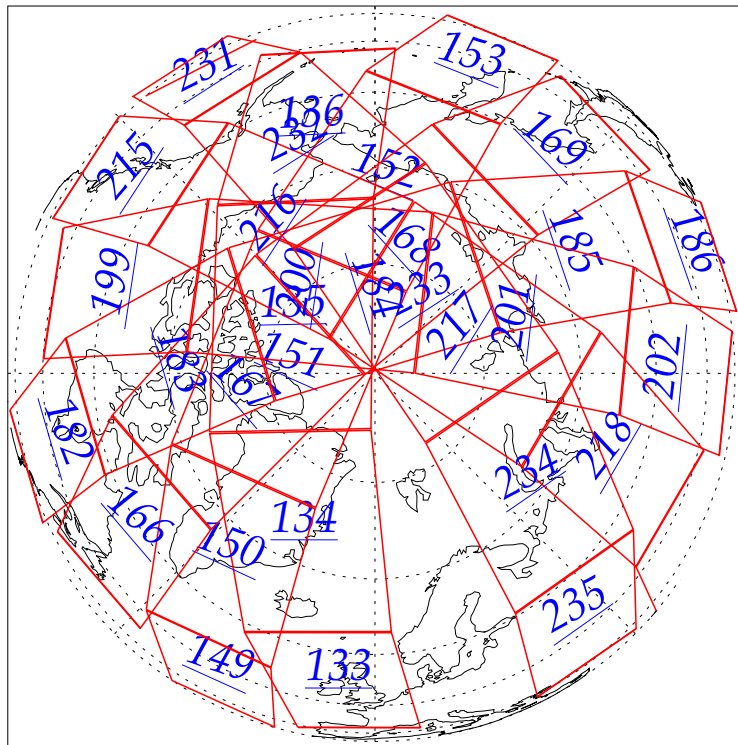

4 Jun 2002
DoY 155
Aqua Day 31

Ascending Granules

Descending Granules

Legend: AMSU Available, HSB Available, AIRS Available

L1B Availability
 AMSU Granules: 240
 HSB Granules: 240
 AIRS Granules: 0

4 Jun 2002
 DoY 155
 Aqua Day 31

Northern Hemisphere Granules

Southern Hemisphere Granules

Legend: AMSU Available, ~~HSB Available~~, AIRS Available