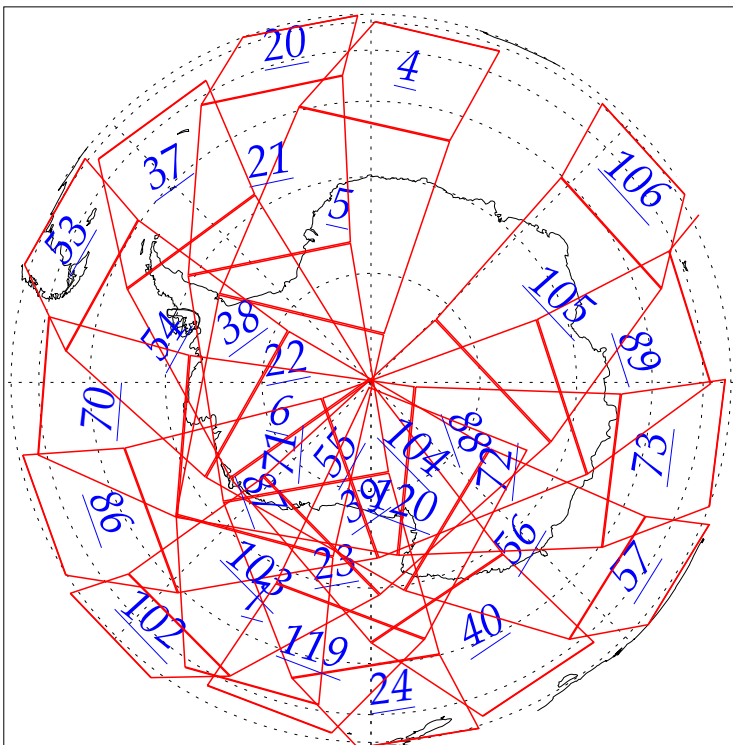

L1B Availability  
AMSU Granules: 240  
HSB Granules: 240  
AIRS Granules: 0

3 Jun 2002  
DoY 154  
Aqua Day 30  
Granules: 1 to 120

Granules: 121 to 240

Legend: AMSU Available, HSB Available, AIRS Available

L1B Availability  
AMSU Granules: 240  
HSB Granules: 240  
AIRS Granules: 0

3 Jun 2002  
DoY 154  
Aqua Day 30

Ascending Granules

Descending Granules

Legend: AMSU Available, HSB Available, AIRS Available

L1B Availability  
 AMSU Granules: 240  
 HSB Granules: 240  
 AIRS Granules: 0

3 Jun 2002  
 DoY 154  
 Aqua Day 30

Northern Hemisphere Granules

Southern Hemisphere Granules

Legend: AMSU Available, HSB Available, **AIRS Available**