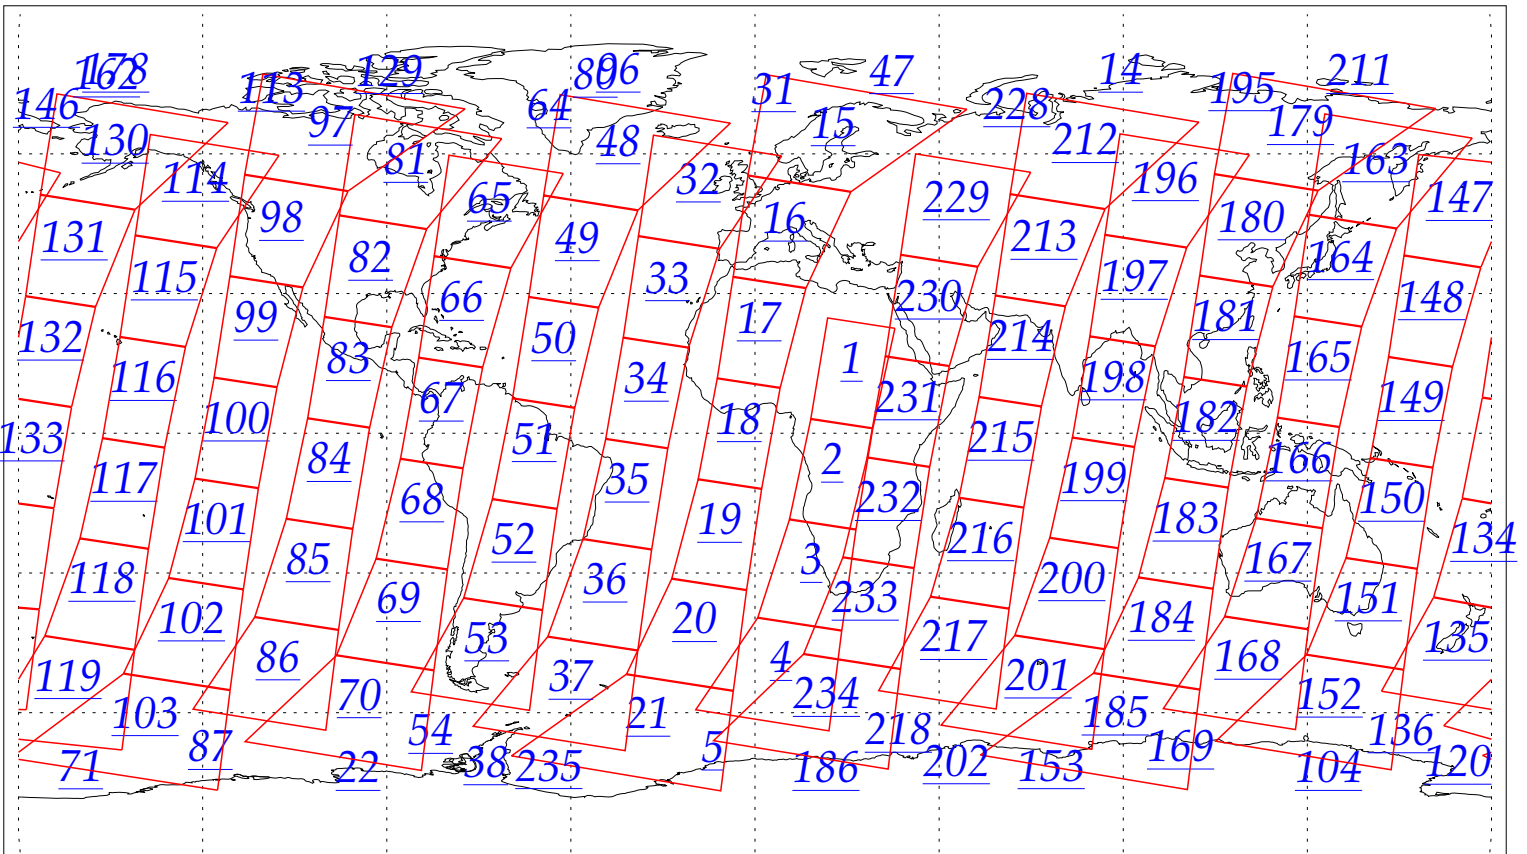

L1B Availability  
AMSU Granules: 240  
HSB Granules: 240  
AIRS Granules: 0

3 Jun 2002  
DoY 154  
Aqua Day 30  
Granules: 1 to 120

Granules: 121 to 240

Legend: AMSU Available, HSB Available, AIRS Available

L1B Availability  
AMSU Granules: 240  
HSB Granules: 240  
AIRS Granules: 0

3 Jun 2002  
DoY 154  
Aqua Day 30

Ascending Granules

Descending Granules

Legend: AMSU Available, HSB Available, AIRS Available

L1B Availability  
 AMSU Granules: 240  
 HSB Granules: 240  
 AIRS Granules: 0

3 Jun 2002  
 DoY 154  
 Aqua Day 30

Northern Hemisphere Granules

Southern Hemisphere Granules

Legend: AMSU Available, HSB Available, **AIRS Available**