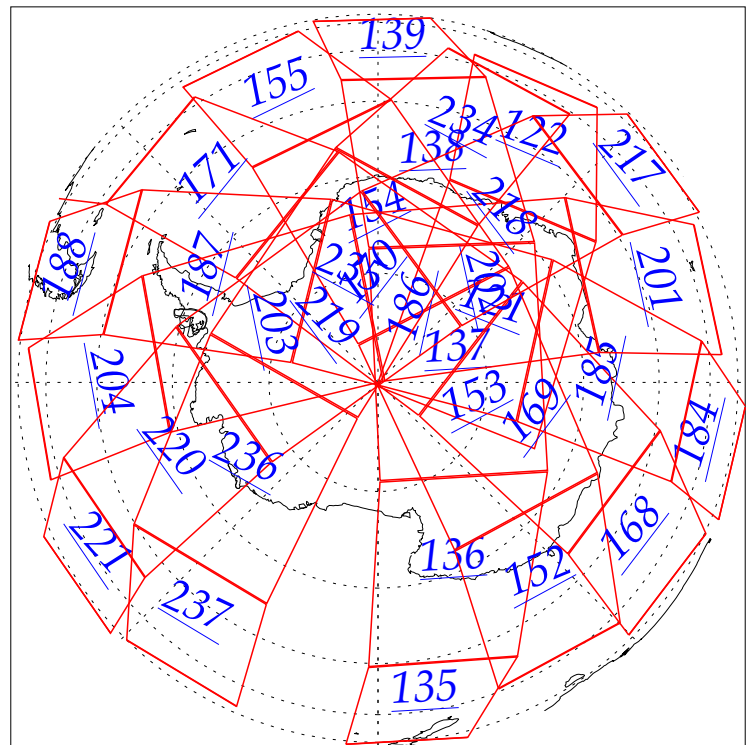

L1B Availability  
AMSU Granules: 240  
HSB Granules: 240  
AIRS Granules: 0

3 Jun 2002  
DoY 154  
Aqua Day 30  
Granules: 1 to 120

Granules: 121 to 240

Legend: AMSU Available, HSB Available, AIRS Available

L1B Availability  
AMSU Granules: 240  
HSB Granules: 240  
AIRS Granules: 0

3 Jun 2002  
DoY 154  
Aqua Day 30

Ascending Granules

Descending Granules

Legend: AMSU Available, HSB Available, AIRS Available

L1B Availability  
 AMSU Granules: 240  
 HSB Granules: 240  
 AIRS Granules: 0

3 Jun 2002  
 DoY 154  
 Aqua Day 30

Northern Hemisphere Granules

Southern Hemisphere Granules

Legend: AMSU Available, HSB Available, **AIRS Available**