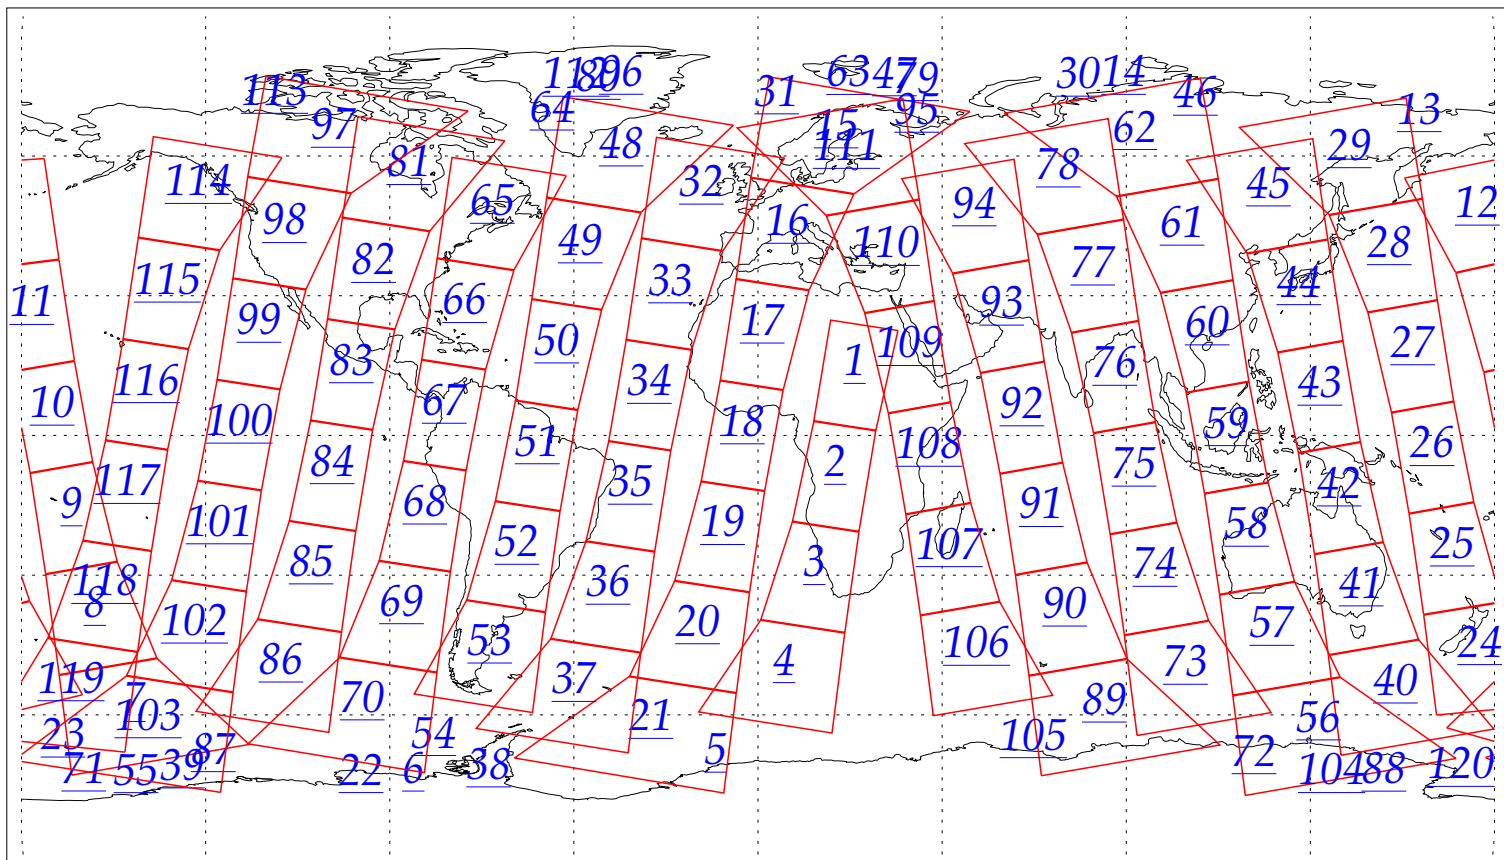

L1B Availability  
AMSU Granules: 240  
HSB Granules: 240  
AIRS Granules: 0

3 Jun 2002  
DoY 154  
Aqua Day 30  
Granules: 1 to 120

Granules: 121 to 240

Legend: AMSU Available, HSB Available, AIRS Available

L1B Availability  
AMSU Granules: 240  
HSB Granules: 240  
AIRS Granules: 0

3 Jun 2002  
DoY 154  
Aqua Day 30

Ascending Granules

Descending Granules

Legend: AMSU Available, HSB Available, AIRS Available

L1B Availability  
 AMSU Granules: 240  
 HSB Granules: 240  
 AIRS Granules: 0

3 Jun 2002  
 DoY 154  
 Aqua Day 30

Northern Hemisphere Granules

Southern Hemisphere Granules

Legend: AMSU Available, HSB Available, **AIRS Available**