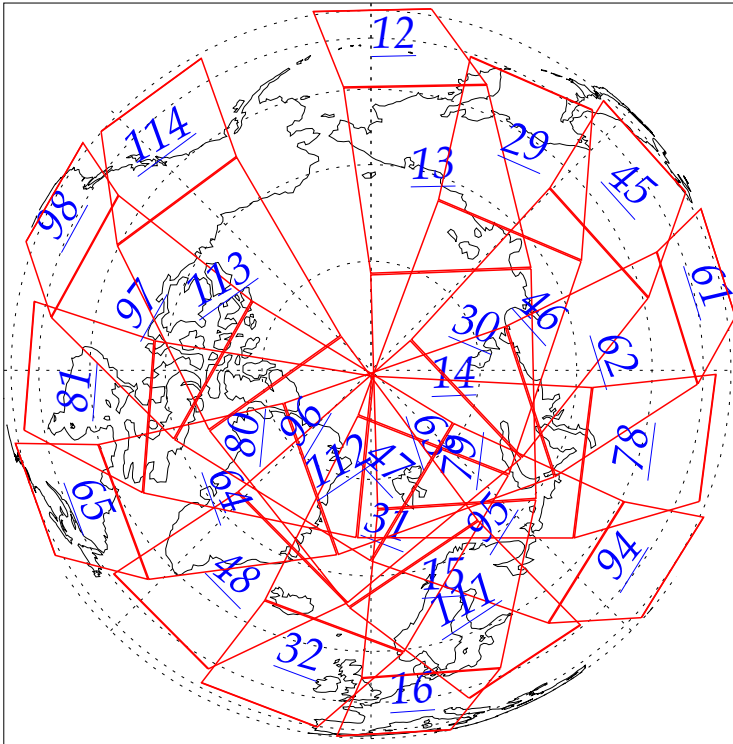

L1B Availability  
AMSU Granules: 240  
HSB Granules: 240  
AIRS Granules: 0

3 Jun 2002  
DoY 154  
Aqua Day 30  
Granules: 1 to 120

Granules: 121 to 240

Legend: AMSU Available, HSB Available, AIRS Available

L1B Availability  
AMSU Granules: 240  
HSB Granules: 240  
AIRS Granules: 0

3 Jun 2002  
DoY 154  
Aqua Day 30

Ascending Granules

Descending Granules

Legend: AMSU Available, HSB Available, AIRS Available

L1B Availability  
 AMSU Granules: 240  
 HSB Granules: 240  
 AIRS Granules: 0

3 Jun 2002  
 DoY 154  
 Aqua Day 30

Northern Hemisphere Granules

Southern Hemisphere Granules

Legend: AMSU Available, HSB Available, **AIRS Available**