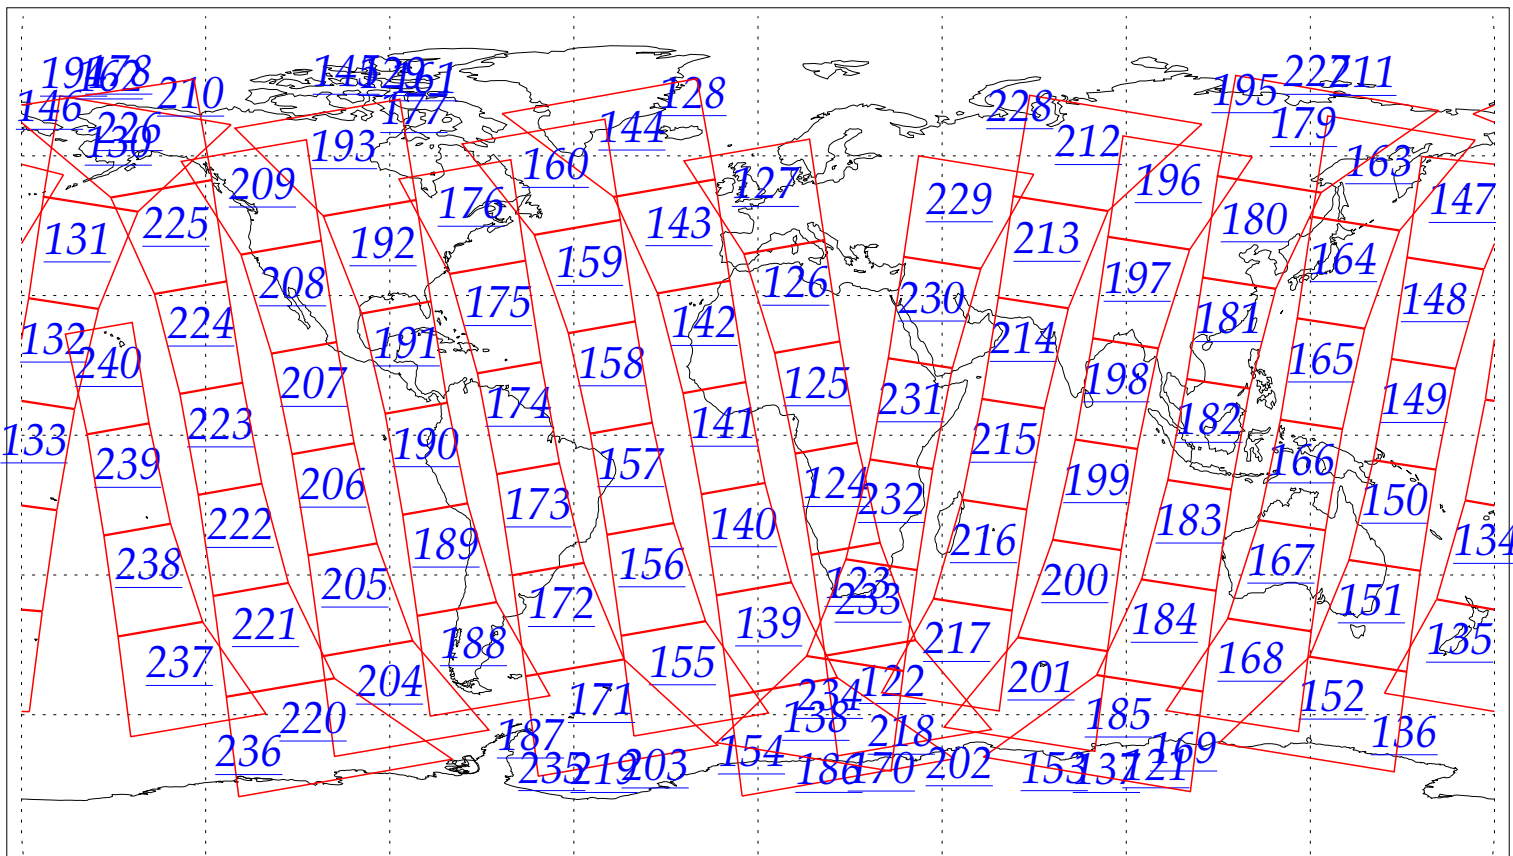

L1B Availability  
AMSU Granules: 240  
HSB Granules: 240  
AIRS Granules: 0

3 Jun 2002  
DoY 154  
Aqua Day 30  
Granules: 1 to 120

Granules: 121 to 240

Legend: AMSU Available, HSB Available, AIRS Available

L1B Availability  
AMSU Granules: 240  
HSB Granules: 240  
AIRS Granules: 0

3 Jun 2002  
DoY 154  
Aqua Day 30

Ascending Granules

Descending Granules

Legend: AMSU Available, HSB Available, AIRS Available

L1B Availability  
 AMSU Granules: 240  
 HSB Granules: 240  
 AIRS Granules: 0

3 Jun 2002  
 DoY 154  
 Aqua Day 30

Northern Hemisphere Granules

Southern Hemisphere Granules

Legend: AMSU Available, HSB Available, **AIRS Available**