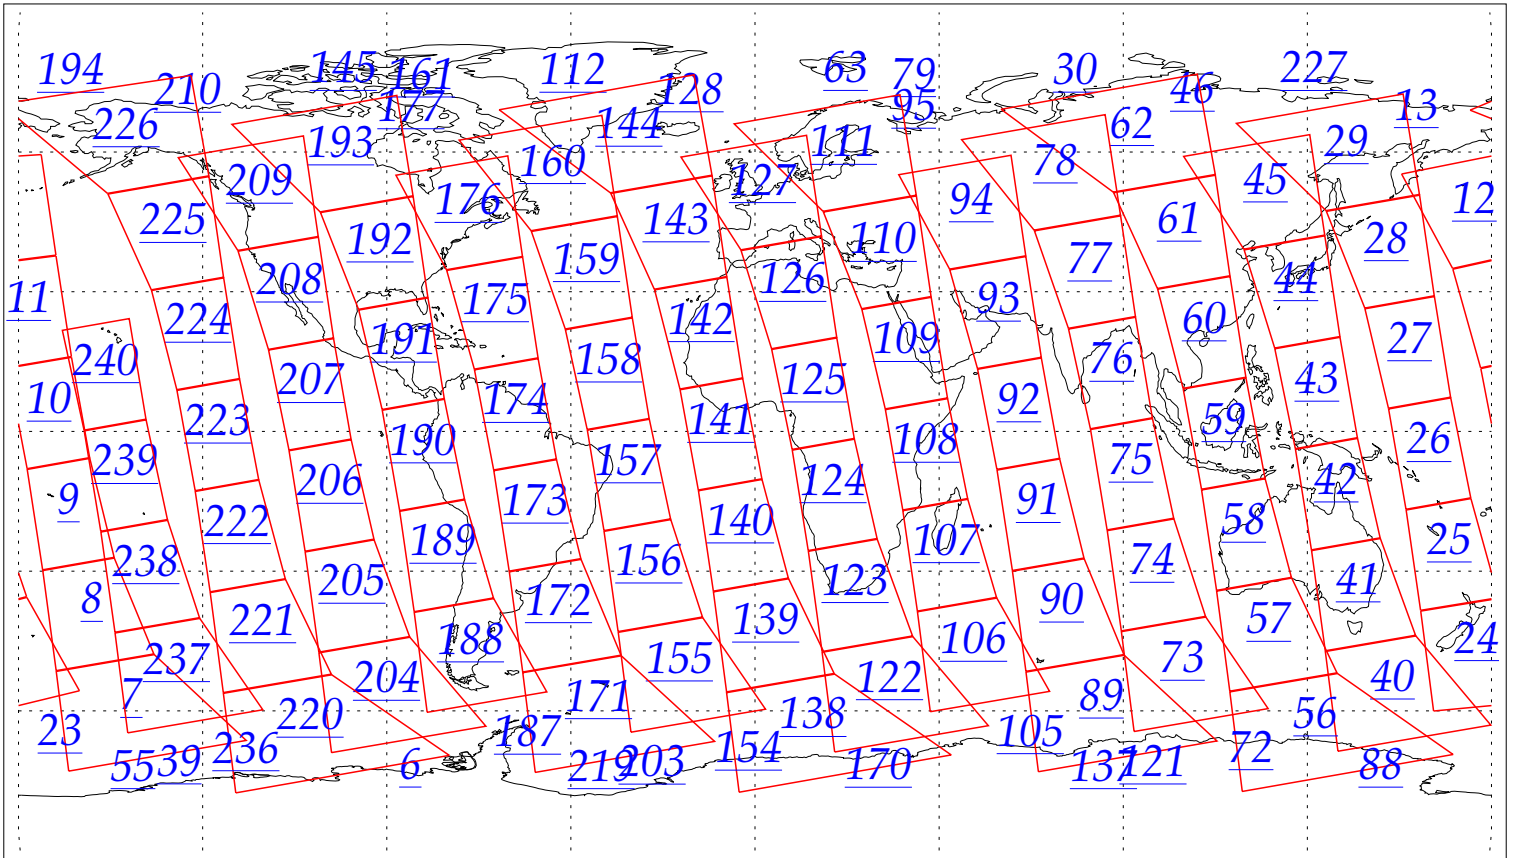

L1B Availability  
AMSU Granules: 240  
HSB Granules: 240  
AIRS Granules: 0

3 Jun 2002  
DoY 154  
Aqua Day 30  
Granules: 1 to 120

Granules: 121 to 240

Legend: AMSU Available, HSB Available, AIRS Available

L1B Availability  
AMSU Granules: 240  
HSB Granules: 240  
AIRS Granules: 0

3 Jun 2002  
DoY 154  
Aqua Day 30

Ascending Granules

Descending Granules

Legend: AMSU Available, HSB Available, AIRS Available

L1B Availability  
 AMSU Granules: 240  
 HSB Granules: 240  
 AIRS Granules: 0

3 Jun 2002  
 DoY 154  
 Aqua Day 30

Northern Hemisphere Granules

Southern Hemisphere Granules

Legend: AMSU Available, HSB Available, **AIRS Available**