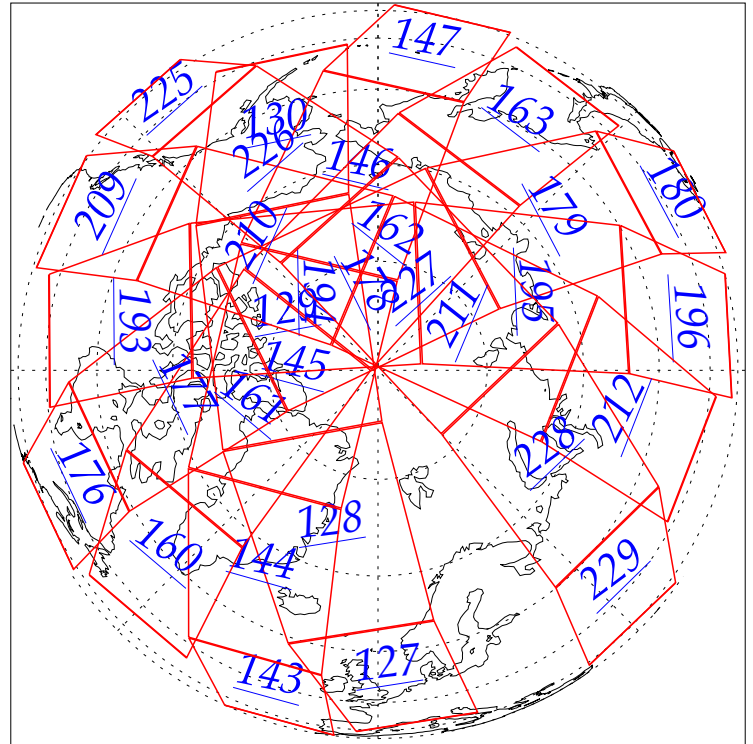

L1B Availability  
AMSU Granules: 240  
HSB Granules: 240  
AIRS Granules: 0

3 Jun 2002  
DoY 154  
Aqua Day 30

Ascending Granules

Descending Granules

Legend: AMSU Available, HSB Available, AIRS Available

L1B Availability  
 AMSU Granules: 240  
 HSB Granules: 240  
 AIRS Granules: 0

3 Jun 2002  
 DoY 154  
 Aqua Day 30

Northern Hemisphere Granules

Southern Hemisphere Granules

Legend: AMSU Available, HSB Available, **AIRS Available**