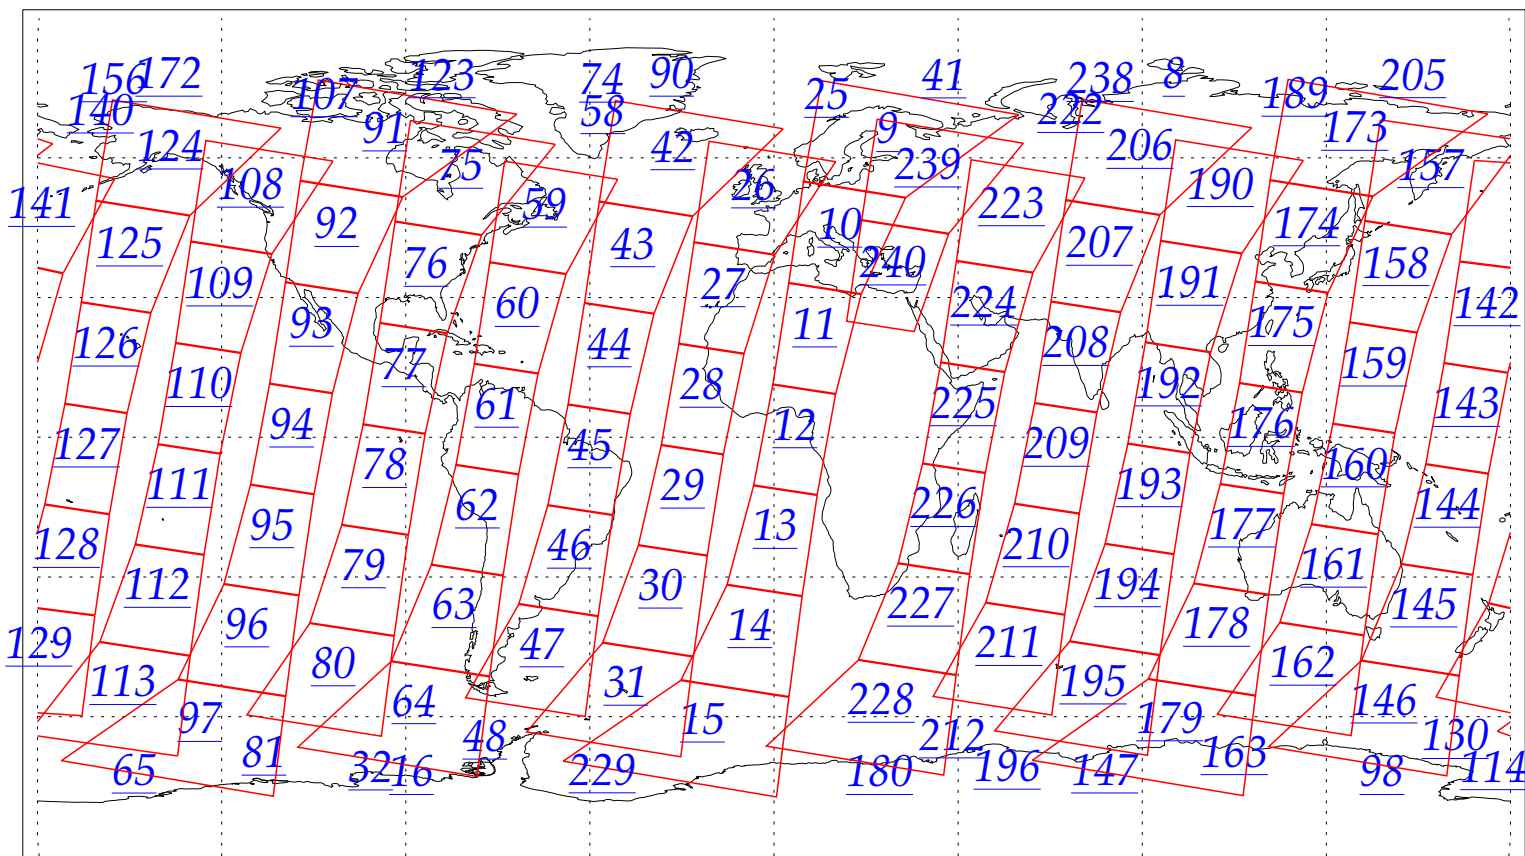

L1B Availability  
AMSU Granules: 240  
HSB Granules: 240  
AIRS Granules: 0

2 Jun 2002  
DoY 153  
Aqua Day 29

Granules: 1 to 120

Granules: 121 to 240

Legend: AMSU Available, HSB Available, AIRS Available

L1B Availability  
AMSU Granules: 240  
HSB Granules: 240  
AIRS Granules: 0

2 Jun 2002  
DoY 153  
Aqua Day 29

Ascending Granules

Descending Granules

Legend: AMSU Available, HSB Available, AIRS Available

L1B Availability  
 AMSU Granules: 240  
 HSB Granules: 240  
 AIRS Granules: 0

2 Jun 2002  
 DoY 153  
 Aqua Day 29

Northern Hemisphere Granules

Southern Hemisphere Granules

Legend: AMSU Available, HSB Available, **AIRS Available**