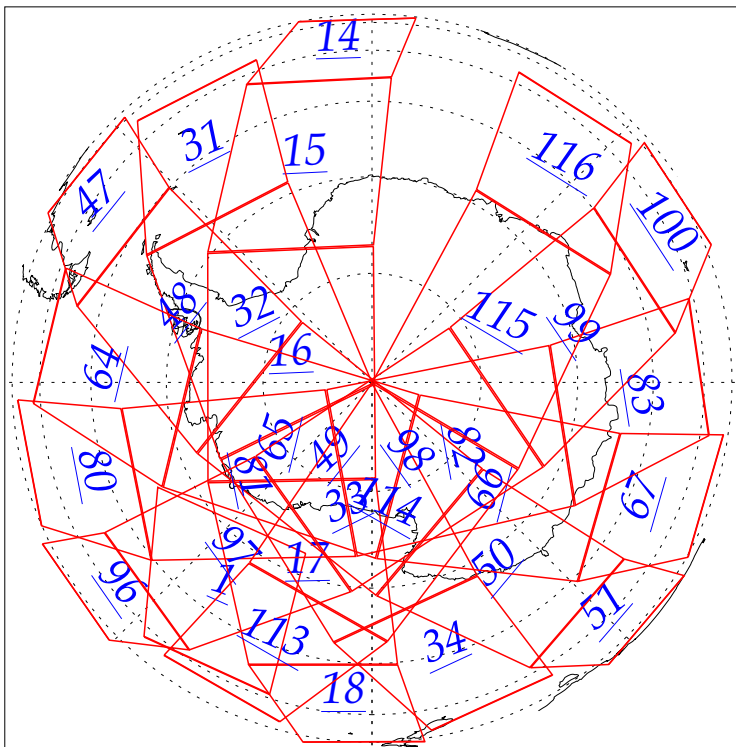

L1B Availability  
AMSU Granules: 240  
HSB Granules: 240  
AIRS Granules: 0

2 Jun 2002  
DoY 153  
Aqua Day 29

Granules: 1 to 120

Granules: 121 to 240

Legend: AMSU Available, HSB Available, AIRS Available

L1B Availability  
AMSU Granules: 240  
HSB Granules: 240  
AIRS Granules: 0

2 Jun 2002  
DoY 153  
Aqua Day 29

Ascending Granules

Descending Granules

Legend: AMSU Available, HSB Available, AIRS Available

L1B Availability  
 AMSU Granules: 240  
 HSB Granules: 240  
 AIRS Granules: 0

2 Jun 2002  
 DoY 153  
 Aqua Day 29

Northern Hemisphere Granules

Southern Hemisphere Granules

Legend: AMSU Available, HSB Available, **AIRS Available**