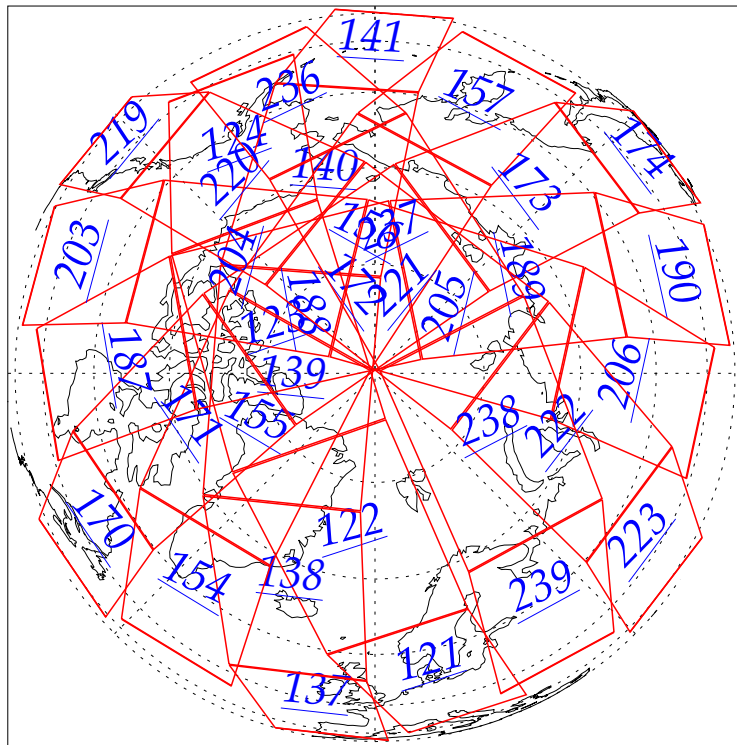

L1B Availability  
AMSU Granules: 240  
HSB Granules: 240  
AIRS Granules: 0

2 Jun 2002  
DoY 153  
Aqua Day 29

Ascending Granules

Descending Granules

Legend: AMSU Available, HSB Available, AIRS Available

L1B Availability  
 AMSU Granules: 240  
 HSB Granules: 240  
 AIRS Granules: 0

2 Jun 2002  
 DoY 153  
 Aqua Day 29

Northern Hemisphere Granules

Southern Hemisphere Granules

Legend: AMSU Available, HSB Available, **AIRS Available**