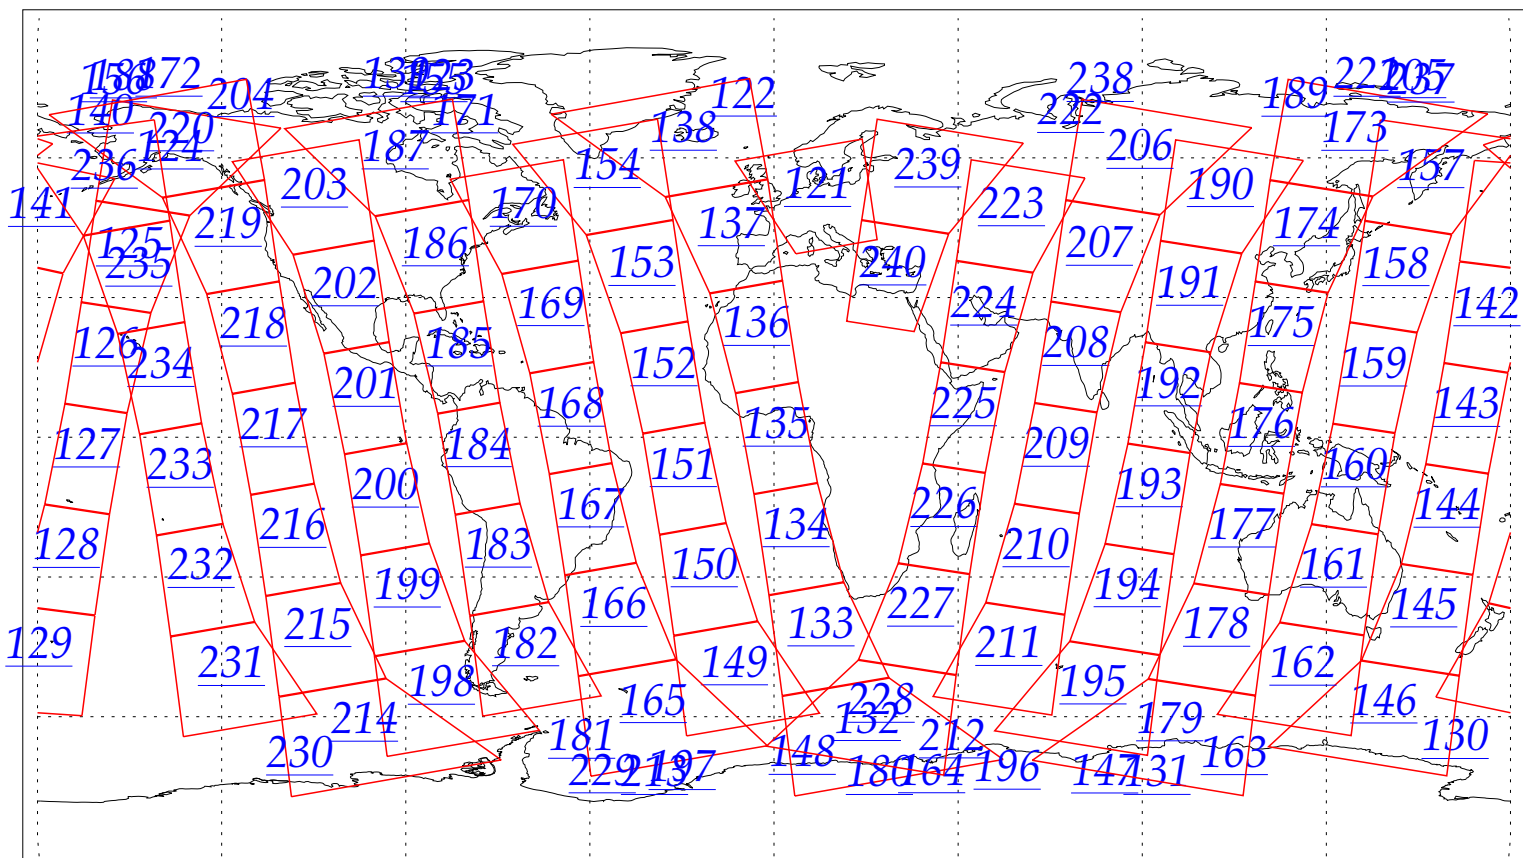

L1B Availability  
AMSU Granules: 240  
HSB Granules: 240  
AIRS Granules: 0

2 Jun 2002  
DoY 153  
Aqua Day 29

Granules: 1 to 120

Granules: 121 to 240

Legend: AMSU Available, HSB Available, AIRS Available

L1B Availability  
AMSU Granules: 240  
HSB Granules: 240  
AIRS Granules: 0

2 Jun 2002  
DoY 153  
Aqua Day 29

Ascending Granules

Descending Granules

Legend: AMSU Available, HSB Available, AIRS Available

L1B Availability  
 AMSU Granules: 240  
 HSB Granules: 240  
 AIRS Granules: 0

2 Jun 2002  
 DoY 153  
 Aqua Day 29

Northern Hemisphere Granules

Southern Hemisphere Granules

Legend: AMSU Available, HSB Available, **AIRS Available**