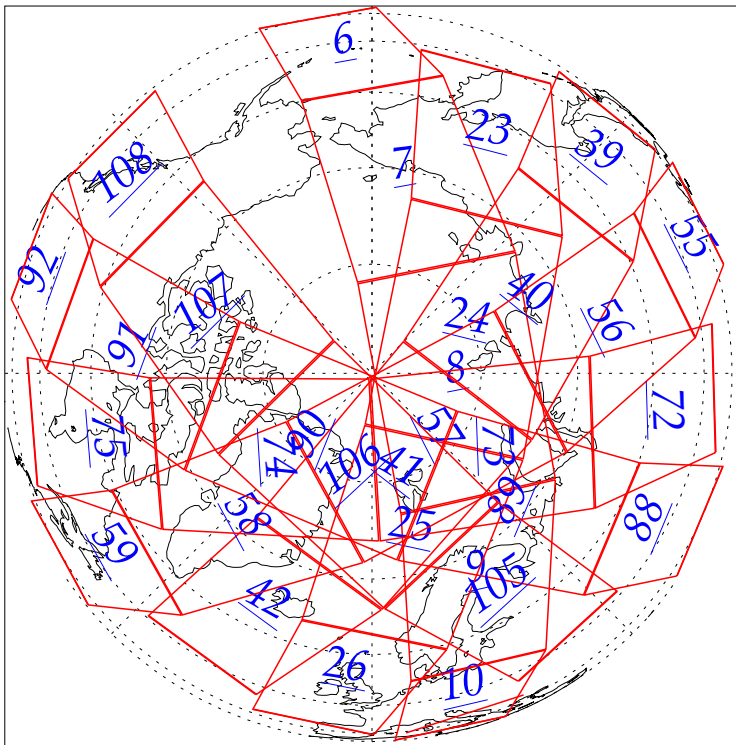

L1B Availability  
AMSU Granules: 240  
HSB Granules: 240  
AIRS Granules: 0

2 Jun 2002  
DoY 153  
Aqua Day 29

Granules: 1 to 120

Granules: 121 to 240

Legend: AMSU Available, HSB Available, AIRS Available

L1B Availability  
AMSU Granules: 240  
HSB Granules: 240  
AIRS Granules: 0

2 Jun 2002  
DoY 153  
Aqua Day 29

Ascending Granules

Descending Granules

Legend: AMSU Available, HSB Available, AIRS Available

L1B Availability  
 AMSU Granules: 240  
 HSB Granules: 240  
 AIRS Granules: 0

2 Jun 2002  
 DoY 153  
 Aqua Day 29

Northern Hemisphere Granules

Southern Hemisphere Granules

Legend: AMSU Available, HSB Available, **AIRS Available**