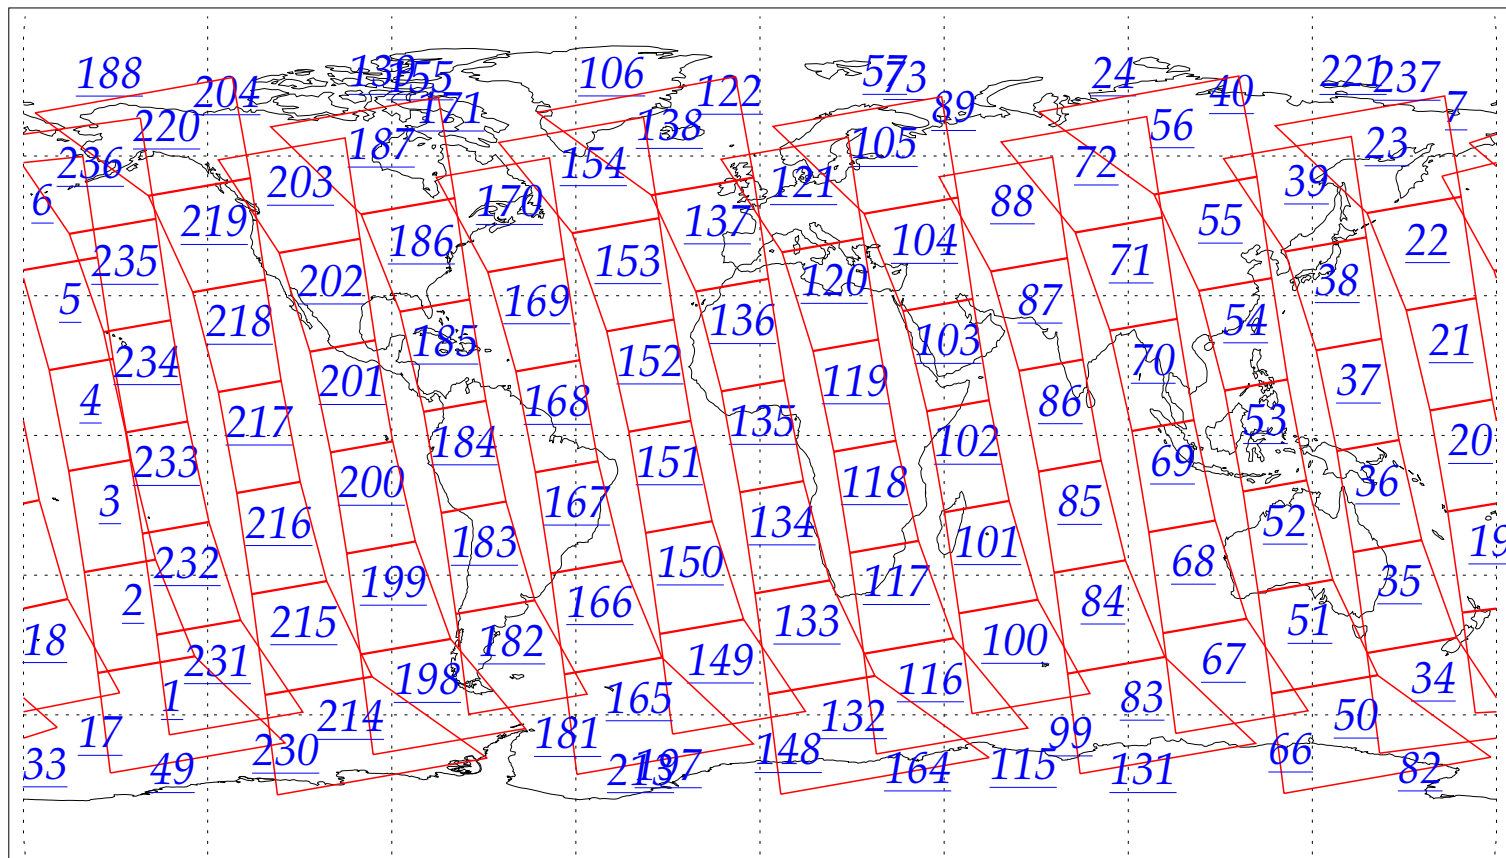

L1B Availability  
AMSU Granules: 240  
HSB Granules: 240  
AIRS Granules: 0

2 Jun 2002  
DoY 153  
Aqua Day 29

Granules: 1 to 120

Granules: 121 to 240

Legend: AMSU Available, HSB Available, AIRS Available

L1B Availability  
AMSU Granules: 240  
HSB Granules: 240  
AIRS Granules: 0

2 Jun 2002  
DoY 153  
Aqua Day 29

Ascending Granules

Descending Granules

Legend: AMSU Available, HSB Available, AIRS Available

L1B Availability  
 AMSU Granules: 240  
 HSB Granules: 240  
 AIRS Granules: 0

2 Jun 2002  
 DoY 153  
 Aqua Day 29

Northern Hemisphere Granules

Southern Hemisphere Granules

Legend: AMSU Available, HSB Available, **AIRS Available**