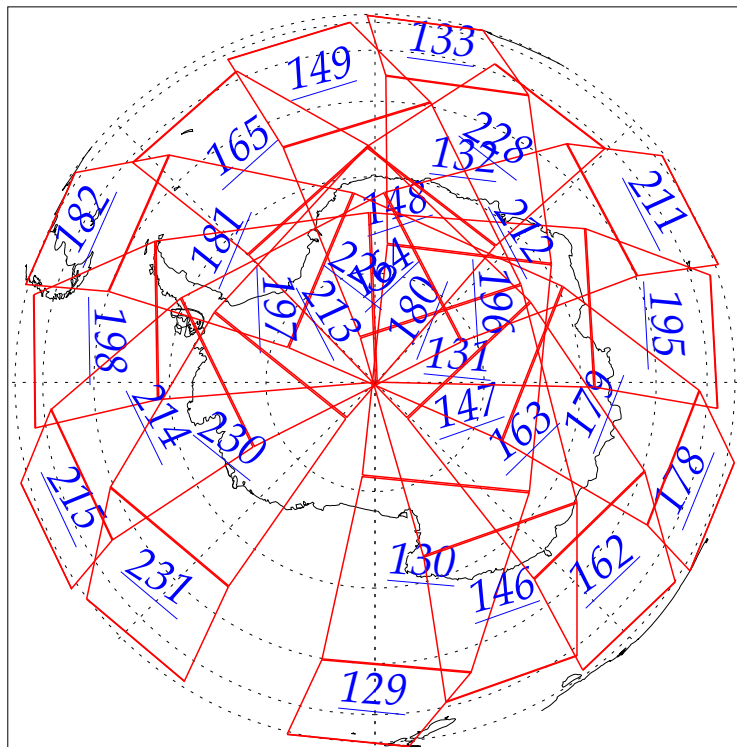

L1B Availability  
AMSU Granules: 240  
HSB Granules: 240  
AIRS Granules: 0

2 Jun 2002  
DoY 153  
Aqua Day 29

Granules: 1 to 120

Granules: 121 to 240

Legend: AMSU Available, HSB Available, AIRS Available

L1B Availability  
AMSU Granules: 240  
HSB Granules: 240  
AIRS Granules: 0

2 Jun 2002  
DoY 153  
Aqua Day 29

Ascending Granules

Descending Granules

Legend: AMSU Available, HSB Available, AIRS Available

L1B Availability  
 AMSU Granules: 240  
 HSB Granules: 240  
 AIRS Granules: 0

2 Jun 2002  
 DoY 153  
 Aqua Day 29

Northern Hemisphere Granules

Southern Hemisphere Granules

Legend: AMSU Available, HSB Available, **AIRS Available**