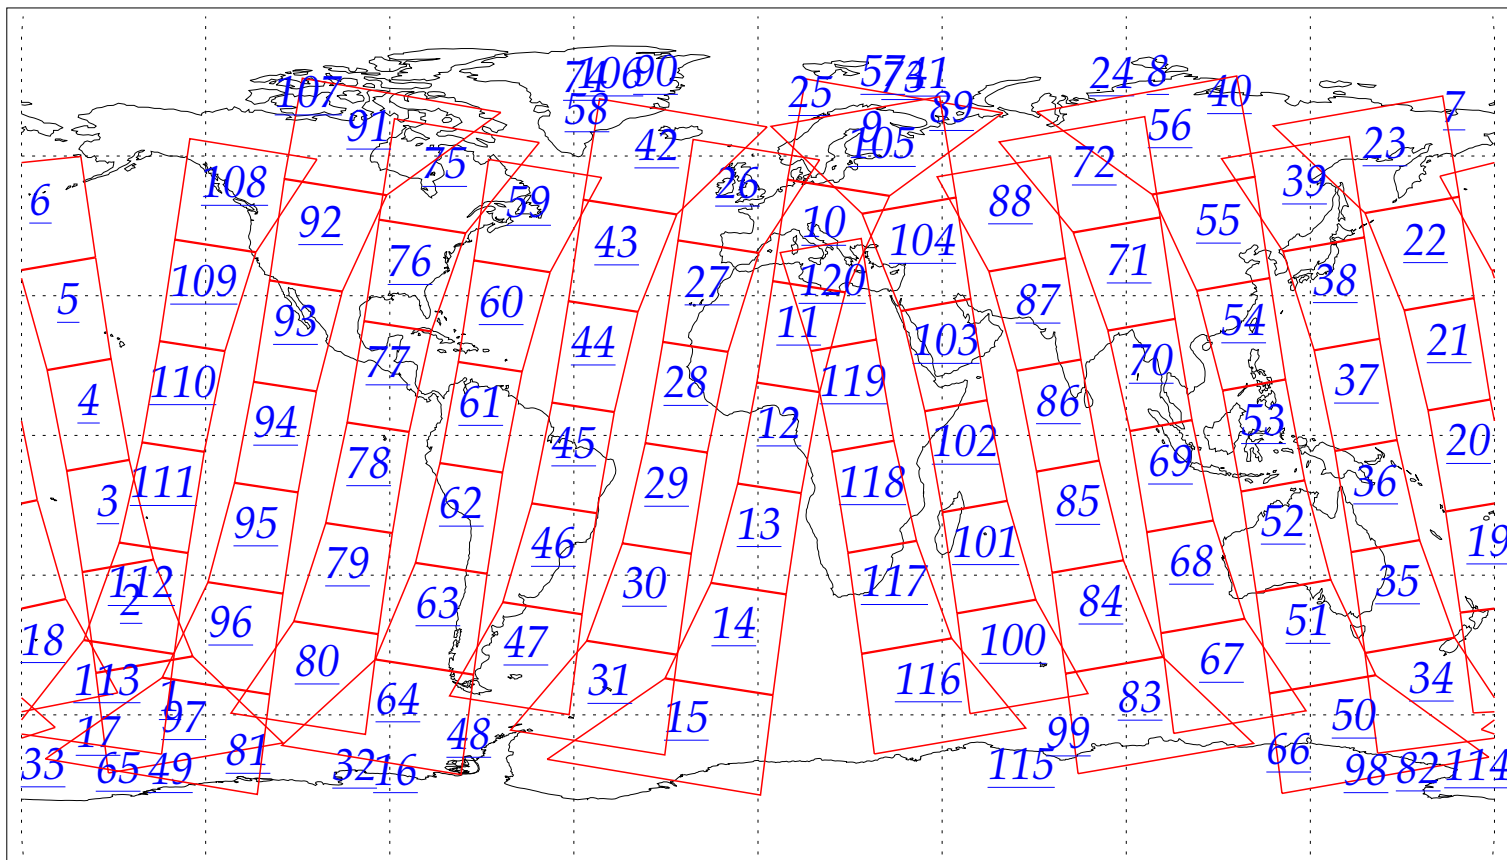

L1B Availability  
AMSU Granules: 240  
HSB Granules: 240  
AIRS Granules: 0

2 Jun 2002  
DoY 153  
Aqua Day 29

Granules: 1 to 120

Granules: 121 to 240

Legend: AMSU Available, HSB Available, AIRS Available

L1B Availability  
AMSU Granules: 240  
HSB Granules: 240  
AIRS Granules: 0

2 Jun 2002  
DoY 153  
Aqua Day 29

Ascending Granules

Descending Granules

Legend: AMSU Available, HSB Available, AIRS Available

L1B Availability  
 AMSU Granules: 240  
 HSB Granules: 240  
 AIRS Granules: 0

2 Jun 2002  
 DoY 153  
 Aqua Day 29

Northern Hemisphere Granules

Southern Hemisphere Granules

Legend: AMSU Available, HSB Available, **AIRS Available**