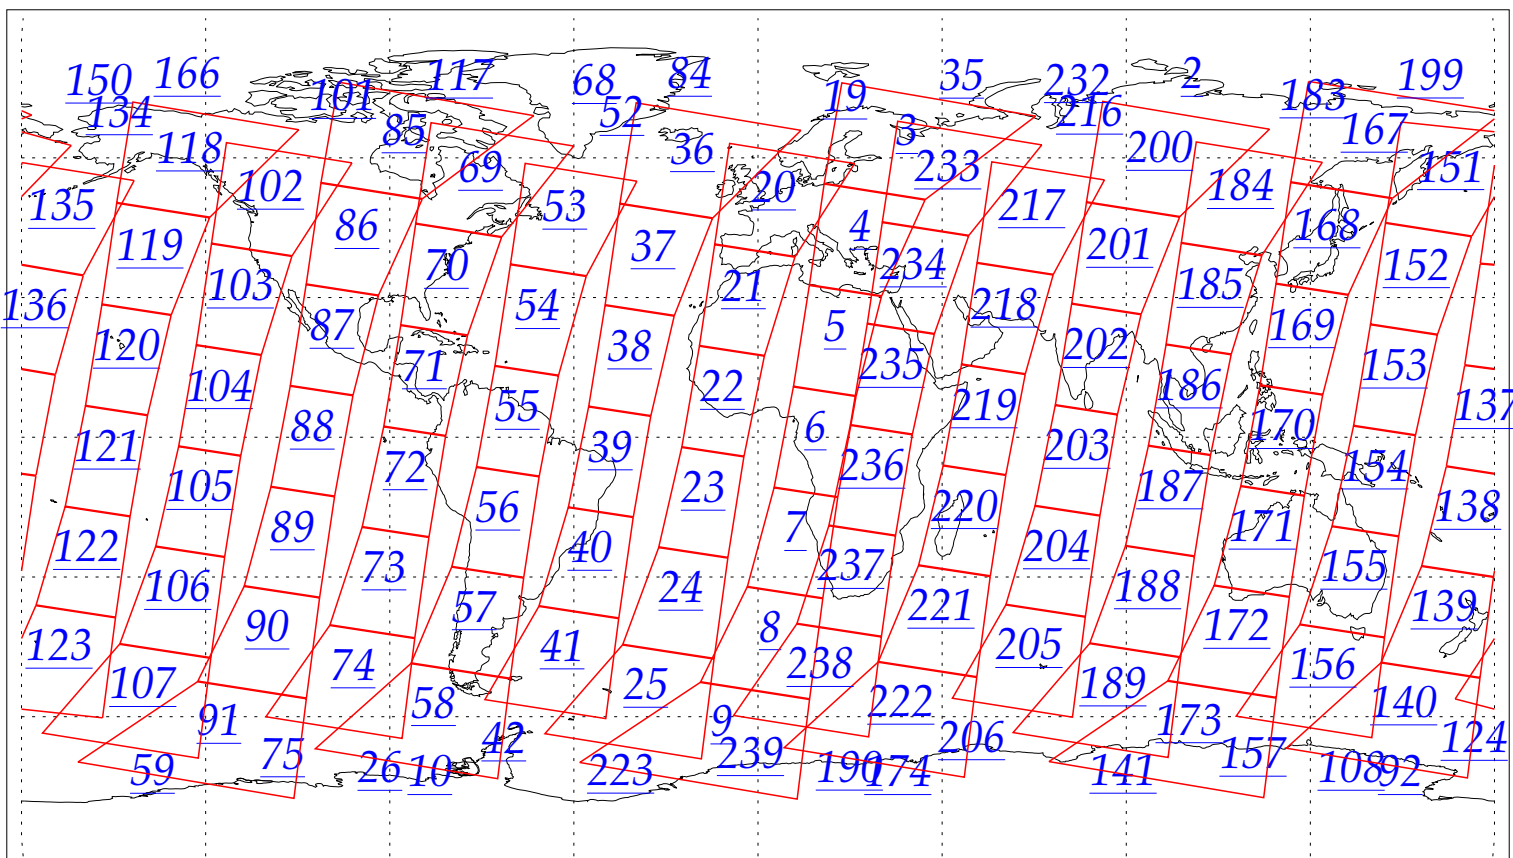

L1B Availability
AMSU Granules: 240
HSB Granules: 240
AIRS Granules: 0

1 Jun 2002
DoY 152
Aqua Day 28
Granules: 1 to 120

Granules: 121 to 240

Legend: AMSU Available, HSB Available, AIRS Available

L1B Availability
AMSU Granules: 240
HSB Granules: 240
AIRS Granules: 0

1 Jun 2002
DoY 152
Aqua Day 28

Ascending Granules

Descending Granules

Legend: AMSU Available, HSB Available, AIRS Available

L1B Availability
 AMSU Granules: 240
 HSB Granules: 240
 AIRS Granules: 0

1 Jun 2002
 DoY 152
 Aqua Day 28

Northern Hemisphere Granules

Southern Hemisphere Granules

Legend: AMSU Available, HSB Available, AIRS Available