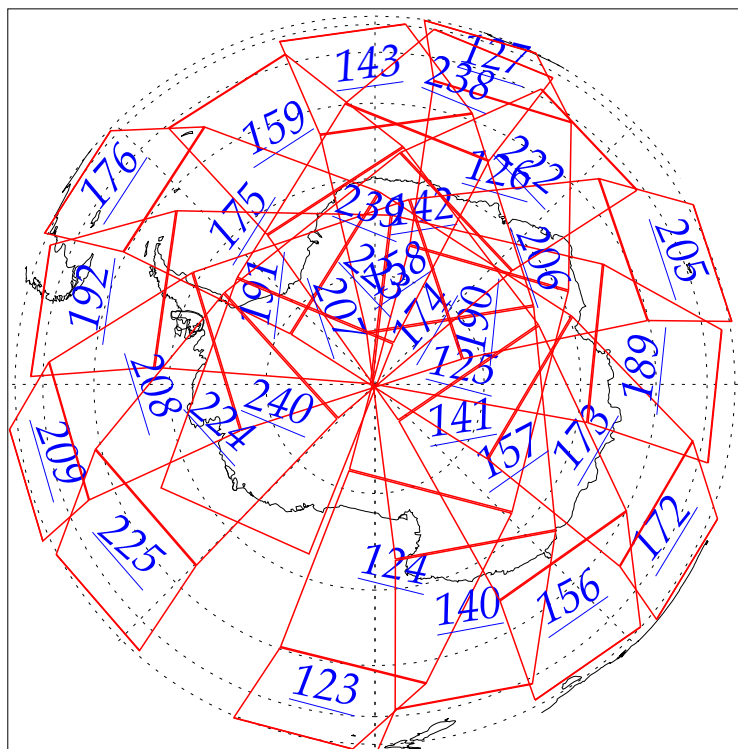

L1B Availability
AMSU Granules: 240
HSB Granules: 240
AIRS Granules: 0

1 Jun 2002
DoY 152
Aqua Day 28
Granules: 1 to 120

Granules: 121 to 240

Legend: AMSU Available, HSB Available, AIRS Available

L1B Availability
AMSU Granules: 240
HSB Granules: 240
AIRS Granules: 0

1 Jun 2002
DoY 152
Aqua Day 28

Ascending Granules

Descending Granules

Legend: AMSU Available, HSB Available, AIRS Available

L1B Availability
 AMSU Granules: 240
 HSB Granules: 240
 AIRS Granules: 0

1 Jun 2002
 DoY 152
 Aqua Day 28

Northern Hemisphere Granules

Southern Hemisphere Granules

Legend: AMSU Available, HSB Available, AIRS Available