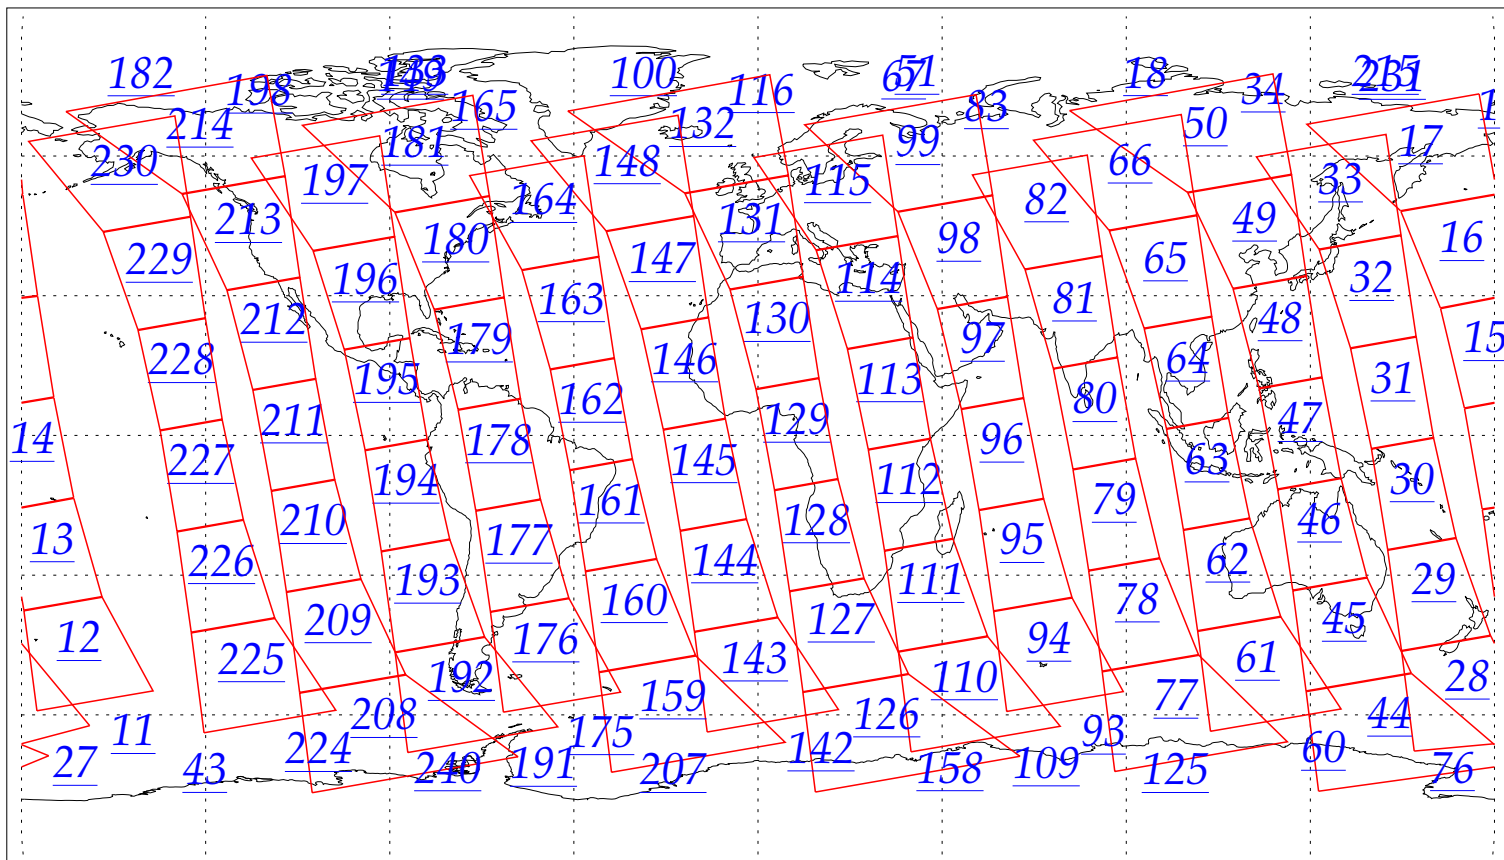

L1B Availability
AMSU Granules: 240
HSB Granules: 240
AIRS Granules: 0

1 Jun 2002
DoY 152
Aqua Day 28
Granules: 1 to 120

Granules: 121 to 240

Legend: AMSU Available, HSB Available, AIRS Available

L1B Availability
AMSU Granules: 240
HSB Granules: 240
AIRS Granules: 0

1 Jun 2002
DoY 152
Aqua Day 28

Ascending Granules

Descending Granules

Legend: AMSU Available, HSB Available, AIRS Available

L1B Availability
 AMSU Granules: 240
 HSB Granules: 240
 AIRS Granules: 0

1 Jun 2002
 DoY 152
 Aqua Day 28

Northern Hemisphere Granules

Southern Hemisphere Granules

Legend: AMSU Available, HSB Available, AIRS Available