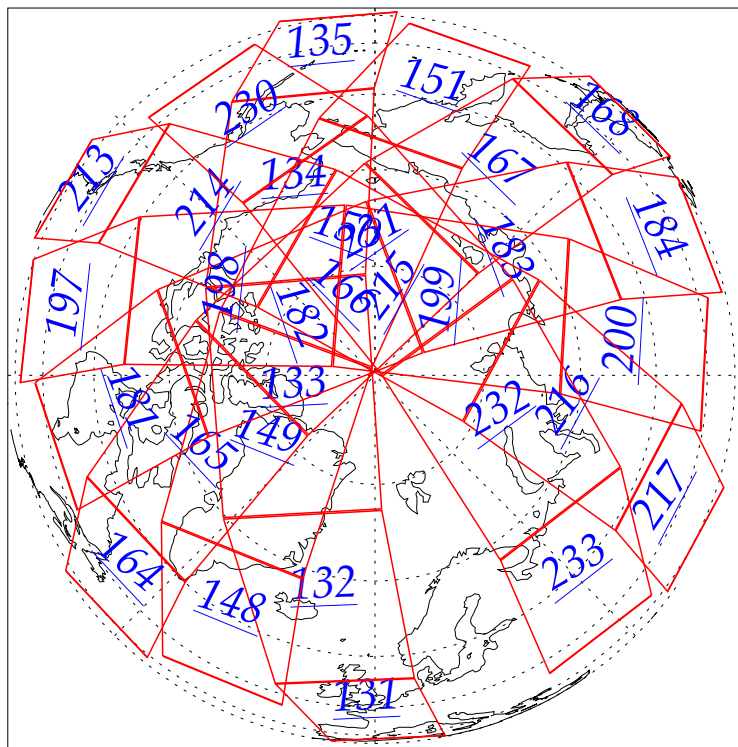

L1B Availability
AMSU Granules: 240
HSB Granules: 240
AIRS Granules: 0

1 Jun 2002
DoY 152
Aqua Day 28
Granules: 1 to 120

Granules: 121 to 240

Legend: AMSU Available, HSB Available, AIRS Available

L1B Availability
AMSU Granules: 240
HSB Granules: 240
AIRS Granules: 0

1 Jun 2002
DoY 152
Aqua Day 28

Ascending Granules

Descending Granules

Legend: AMSU Available, HSB Available, AIRS Available

L1B Availability
 AMSU Granules: 240
 HSB Granules: 240
 AIRS Granules: 0

1 Jun 2002
 DoY 152
 Aqua Day 28

Northern Hemisphere Granules

Southern Hemisphere Granules

Legend: AMSU Available, HSB Available, AIRS Available