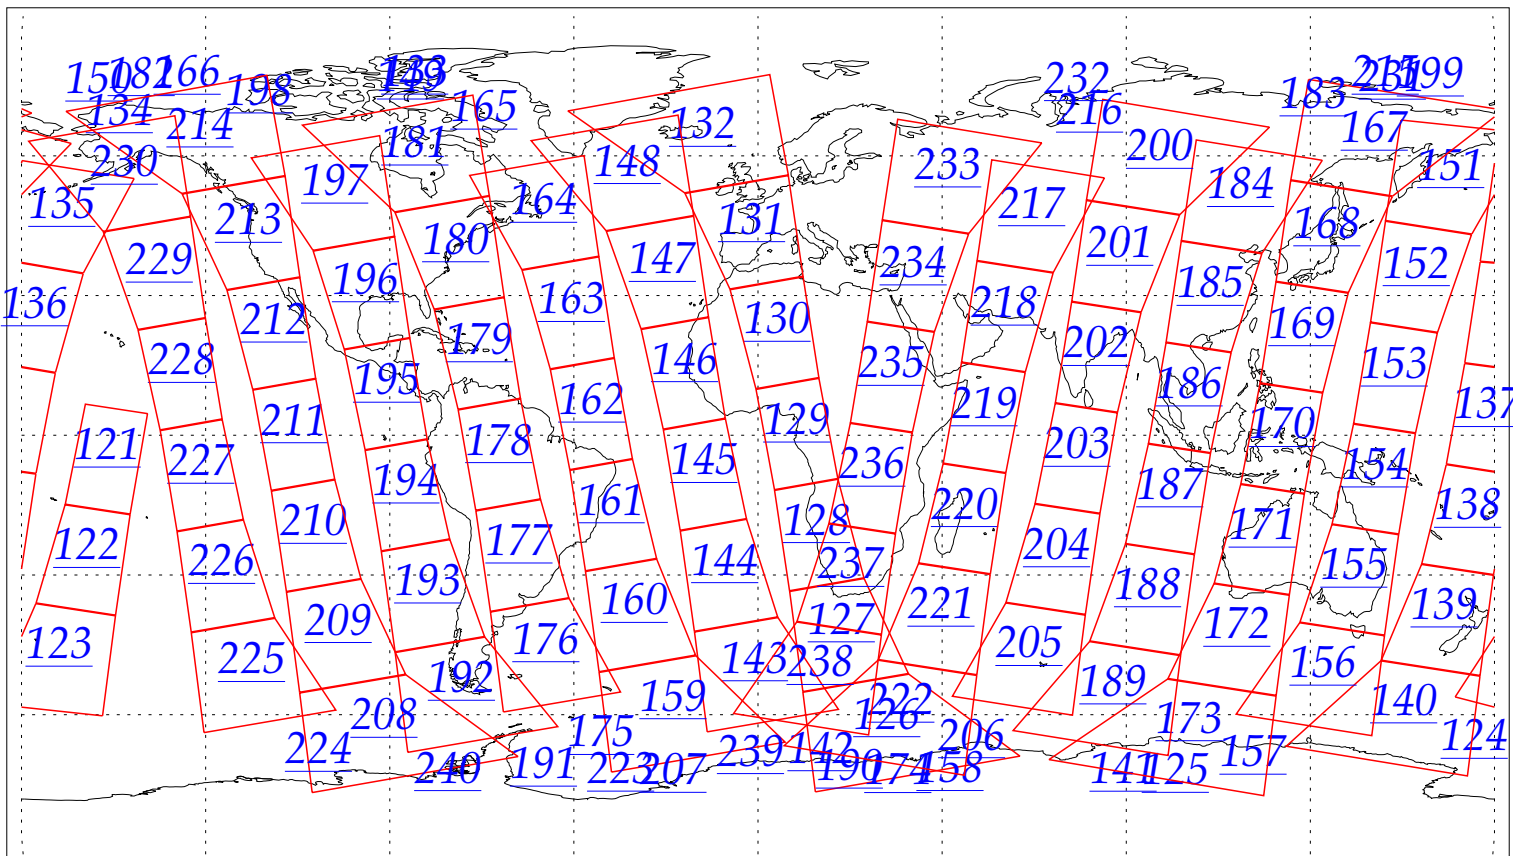

L1B Availability
AMSU Granules: 240
HSB Granules: 240
AIRS Granules: 0

1 Jun 2002
DoY 152
Aqua Day 28
Granules: 1 to 120

Granules: 121 to 240

Legend: AMSU Available, HSB Available, AIRS Available

L1B Availability
AMSU Granules: 240
HSB Granules: 240
AIRS Granules: 0

1 Jun 2002
DoY 152
Aqua Day 28

Ascending Granules

Descending Granules

Legend: AMSU Available, HSB Available, AIRS Available

L1B Availability
 AMSU Granules: 240
 HSB Granules: 240
 AIRS Granules: 0

1 Jun 2002
 DoY 152
 Aqua Day 28

Northern Hemisphere Granules

Southern Hemisphere Granules

Legend: AMSU Available, HSB Available, AIRS Available