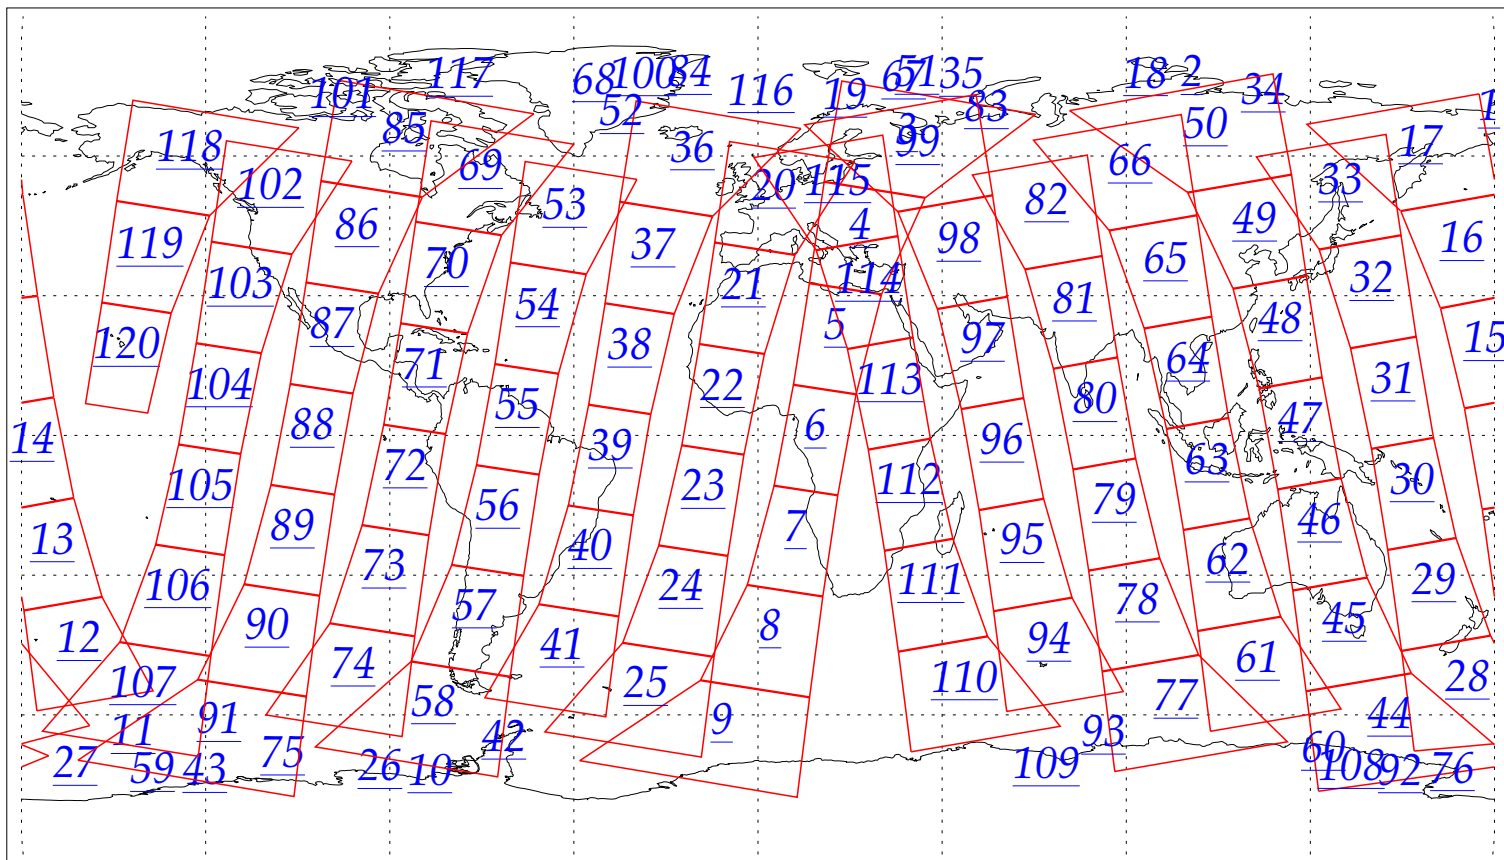

L1B Availability
AMSU Granules: 240
HSB Granules: 240
AIRS Granules: 0

1 Jun 2002
DoY 152
Aqua Day 28
Granules: 1 to 120

Granules: 121 to 240

Legend: AMSU Available, HSB Available, AIRS Available

L1B Availability
AMSU Granules: 240
HSB Granules: 240
AIRS Granules: 0

1 Jun 2002
DoY 152
Aqua Day 28

Ascending Granules

Descending Granules

Legend: AMSU Available, HSB Available, AIRS Available

L1B Availability
 AMSU Granules: 240
 HSB Granules: 240
 AIRS Granules: 0

1 Jun 2002
 DoY 152
 Aqua Day 28

Northern Hemisphere Granules

Southern Hemisphere Granules

Legend: AMSU Available, HSB Available, AIRS Available