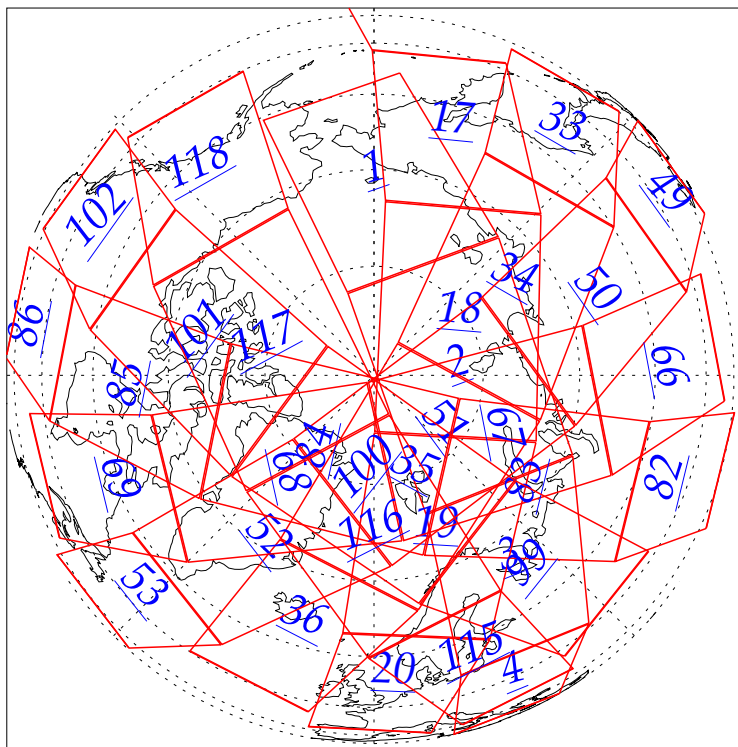

L1B Availability
AMSU Granules: 240
HSB Granules: 240
AIRS Granules: 0

1 Jun 2002
DoY 152
Aqua Day 28
Granules: 1 to 120

Granules: 121 to 240

Legend: AMSU Available, HSB Available, AIRS Available

L1B Availability
AMSU Granules: 240
HSB Granules: 240
AIRS Granules: 0

1 Jun 2002
DoY 152
Aqua Day 28

Ascending Granules

Descending Granules

Legend: AMSU Available, HSB Available, AIRS Available

L1B Availability
 AMSU Granules: 240
 HSB Granules: 240
 AIRS Granules: 0

1 Jun 2002
 DoY 152
 Aqua Day 28

Northern Hemisphere Granules

Southern Hemisphere Granules

Legend: AMSU Available, HSB Available, AIRS Available