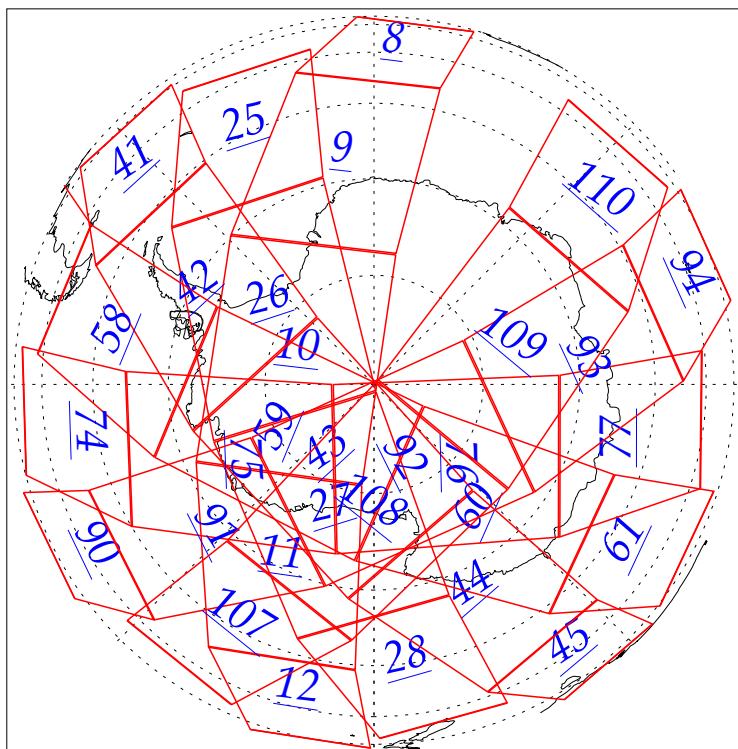

L1B Availability
AMSU Granules: 240
HSB Granules: 240
AIRS Granules: 0

1 Jun 2002
DoY 152
Aqua Day 28
Granules: 1 to 120

Granules: 121 to 240

Legend: AMSU Available, HSB Available, AIRS Available

L1B Availability
AMSU Granules: 240
HSB Granules: 240
AIRS Granules: 0

1 Jun 2002
DoY 152
Aqua Day 28

Ascending Granules

Descending Granules

Legend: AMSU Available, HSB Available, AIRS Available

L1B Availability
 AMSU Granules: 240
 HSB Granules: 240
 AIRS Granules: 0

1 Jun 2002
 DoY 152
 Aqua Day 28

Northern Hemisphere Granules

Southern Hemisphere Granules

Legend: AMSU Available, HSB Available, AIRS Available