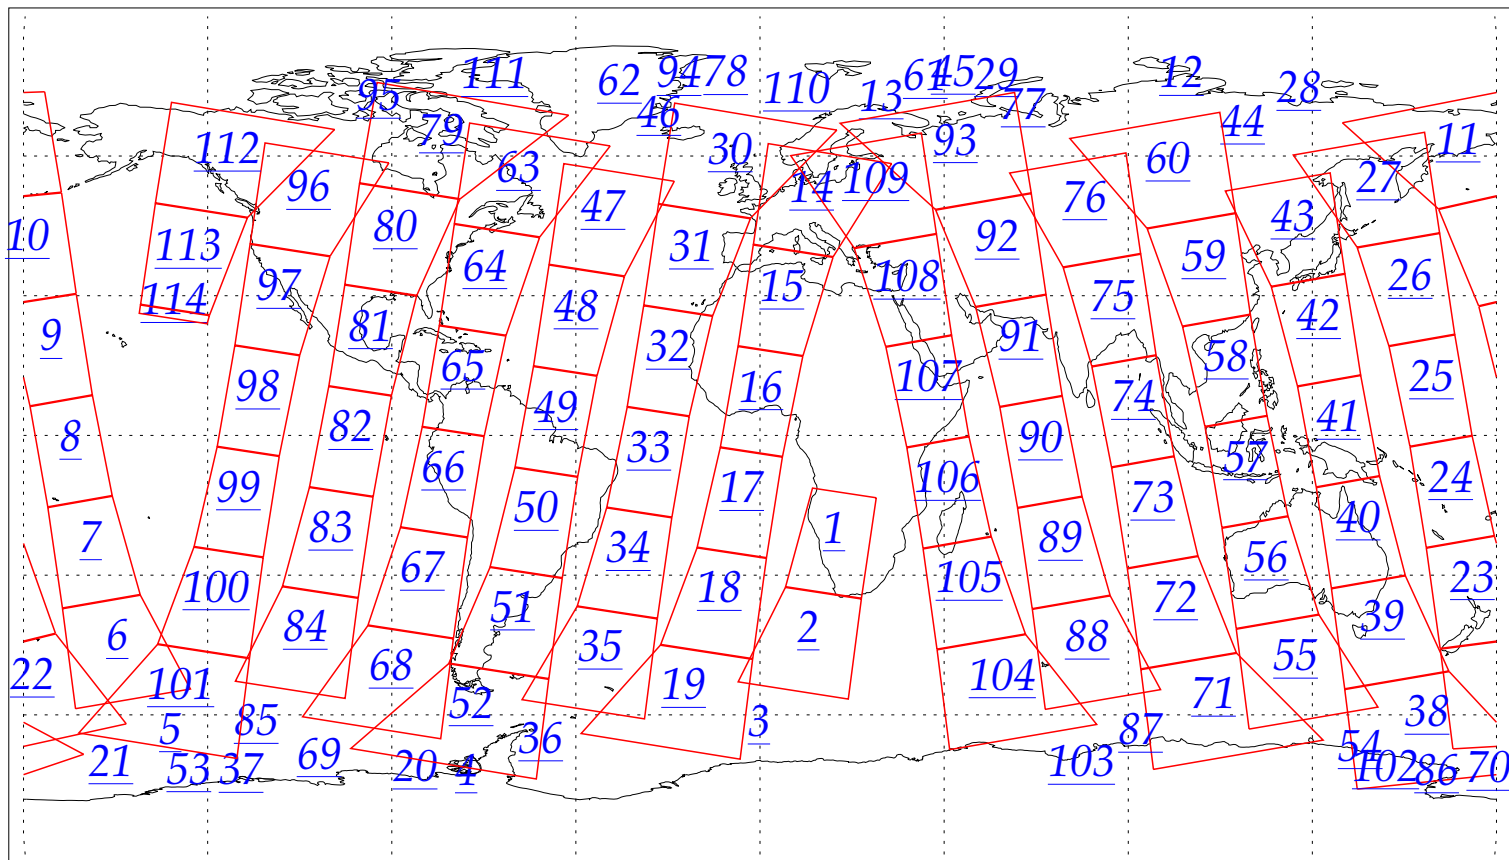

L1B Availability
AMSU Granules: 143
HSB Granules: 144
AIRS Granules: 0

31 May 2002
DoY 151
Aqua Day 27
Granules: 1 to 120

Granules: 121 to 240

Legend: AMSU Available, HSB Available, AIRS Available

L1B Availability
AMSU Granules: 143
HSB Granules: 144
AIRS Granules: 0

31 May 2002
DoY 151
Aqua Day 27

Ascending Granules

Descending Granules

Legend: AMSU Available, HSB Available, AIRS Available

L1B Availability
 AMSU Granules: 143
 HSB Granules: 144
 AIRS Granules: 0

31 May 2002
 DoY 151
 Aqua Day 27

Northern Hemisphere Granules

Southern Hemisphere Granules

Legend: AMSU Available, HSB Available, **AIRS Available**