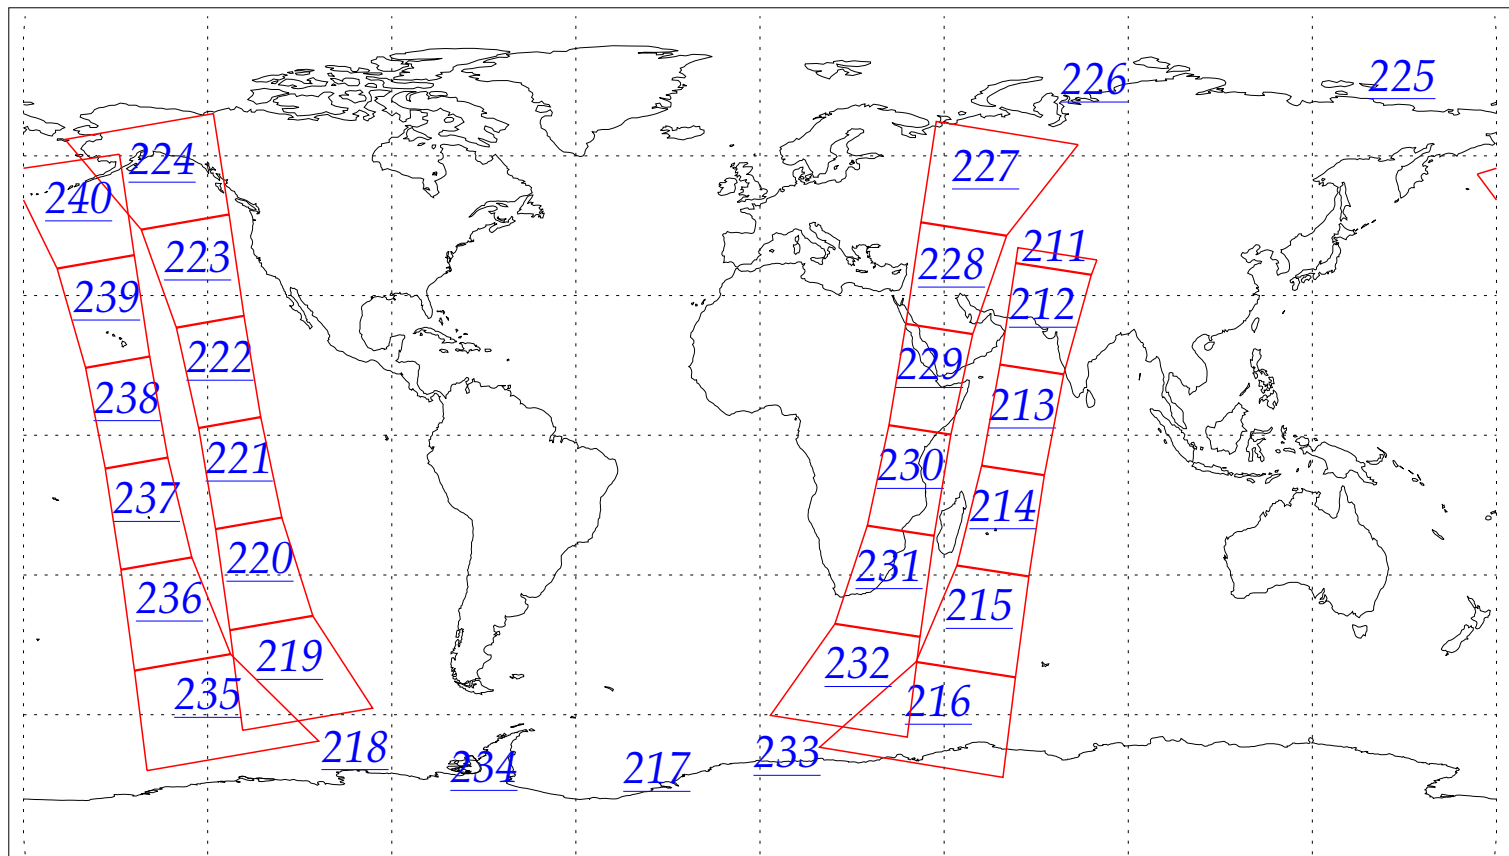

L1B Availability
AMSU Granules: 143
HSB Granules: 144
AIRS Granules: 0

31 May 2002
DoY 151
Aqua Day 27
Granules: 1 to 120

Granules: 121 to 240

Legend: AMSU Available, HSB Available, AIRS Available

L1B Availability
AMSU Granules: 143
HSB Granules: 144
AIRS Granules: 0

31 May 2002
DoY 151
Aqua Day 27

Ascending Granules

Descending Granules

Legend: AMSU Available, HSB Available, AIRS Available

L1B Availability
 AMSU Granules: 143
 HSB Granules: 144
 AIRS Granules: 0

31 May 2002
 DoY 151
 Aqua Day 27

Northern Hemisphere Granules

Southern Hemisphere Granules

Legend: AMSU Available, HSB Available, **AIRS Available**