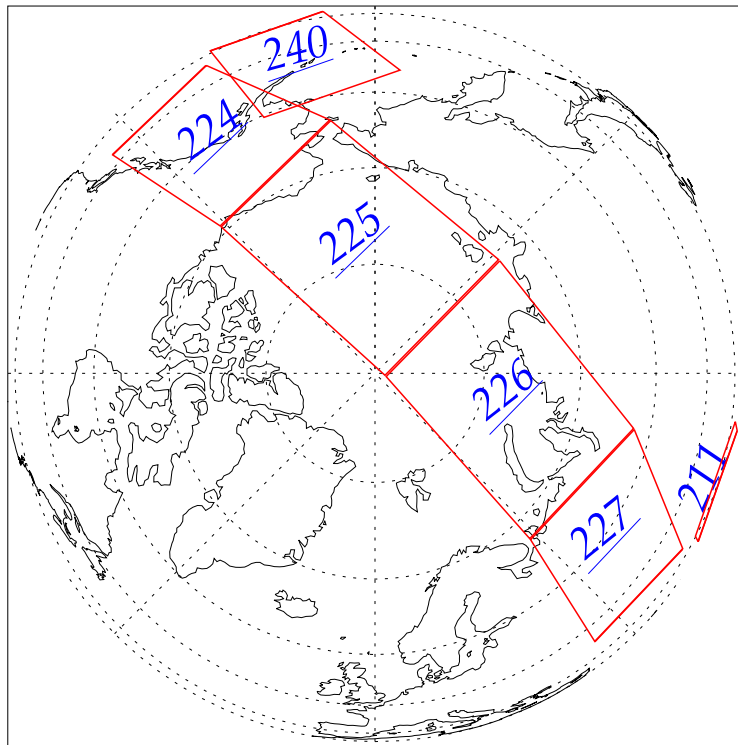

31 May 2002
DoY 151
Aqua Day 27

Ascending Granules

Descending Granules

Legend: AMSU Available, HSB Available, AIRS Available

L1B Availability
 AMSU Granules: 143
 HSB Granules: 144
 AIRS Granules: 0

31 May 2002
 DoY 151
 Aqua Day 27

Northern Hemisphere Granules

Southern Hemisphere Granules

Legend: AMSU Available, HSB Available, **AIRS Available**