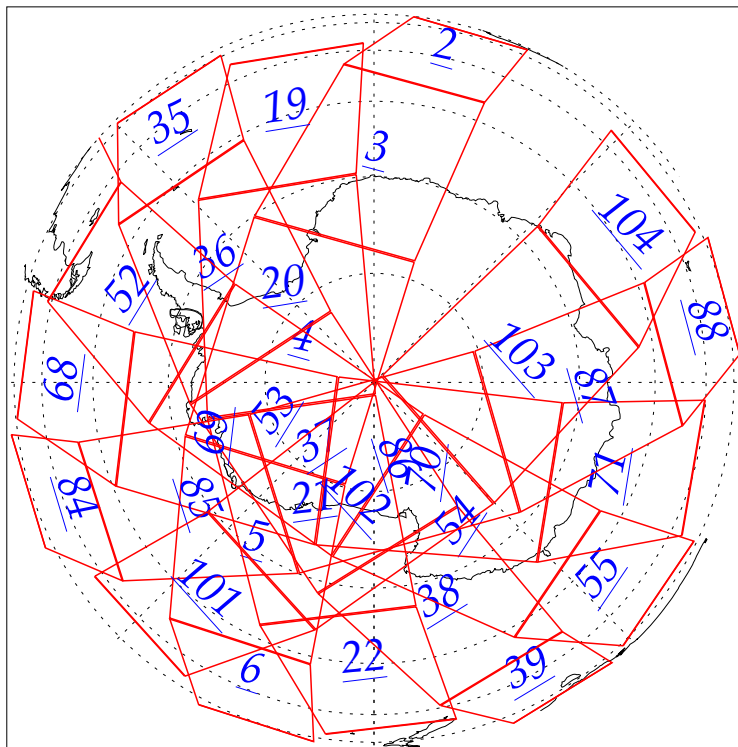

L1B Availability
AMSU Granules: 143
HSB Granules: 144
AIRS Granules: 0

31 May 2002
DoY 151
Aqua Day 27
Granules: 1 to 120

Granules: 121 to 240

Legend: AMSU Available, HSB Available, AIRS Available

L1B Availability
AMSU Granules: 143
HSB Granules: 144
AIRS Granules: 0

31 May 2002
DoY 151
Aqua Day 27

Ascending Granules

Descending Granules

Legend: AMSU Available, HSB Available, AIRS Available

L1B Availability
 AMSU Granules: 143
 HSB Granules: 144
 AIRS Granules: 0

31 May 2002
 DoY 151
 Aqua Day 27

Northern Hemisphere Granules

Southern Hemisphere Granules

Legend: AMSU Available, HSB Available, **AIRS Available**