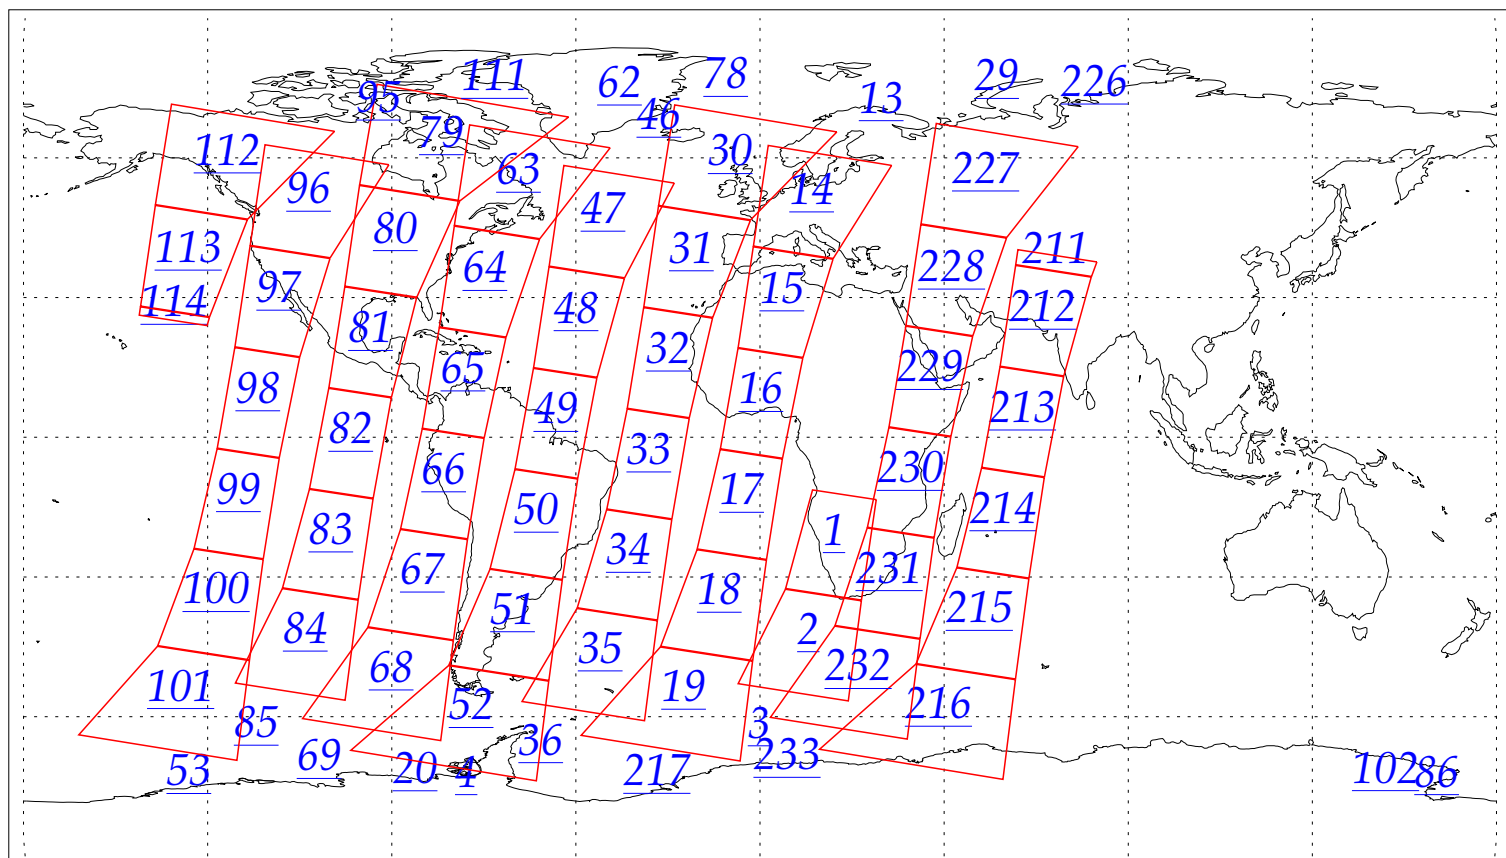

L1B Availability
AMSU Granules: 143
HSB Granules: 144
AIRS Granules: 0

31 May 2002
DoY 151
Aqua Day 27
Granules: 1 to 120

Granules: 121 to 240

Legend: AMSU Available, HSB Available, AIRS Available

L1B Availability
AMSU Granules: 143
HSB Granules: 144
AIRS Granules: 0

31 May 2002
DoY 151
Aqua Day 27

Ascending Granules

Descending Granules

Legend: AMSU Available, HSB Available, AIRS Available

L1B Availability
 AMSU Granules: 143
 HSB Granules: 144
 AIRS Granules: 0

31 May 2002
 DoY 151
 Aqua Day 27

Northern Hemisphere Granules

Southern Hemisphere Granules

Legend: AMSU Available, HSB Available, **AIRS Available**