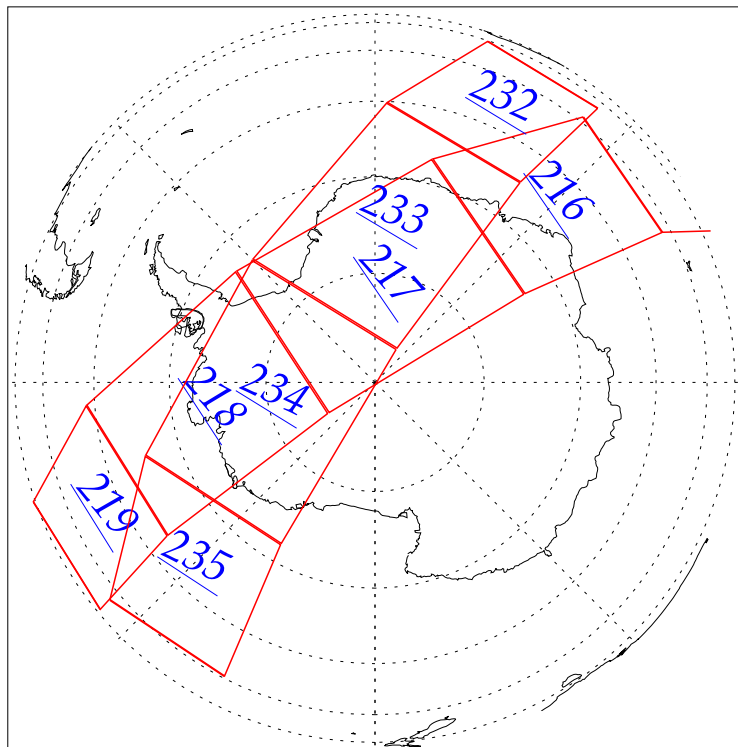

31 May 2002
DoY 151
Aqua Day 27

Ascending Granules

Descending Granules

Legend: AMSU Available, HSB Available, AIRS Available

L1B Availability
 AMSU Granules: 143
 HSB Granules: 144
 AIRS Granules: 0

31 May 2002
 DoY 151
 Aqua Day 27

Northern Hemisphere Granules

Southern Hemisphere Granules

Legend: AMSU Available, HSB Available, **AIRS Available**