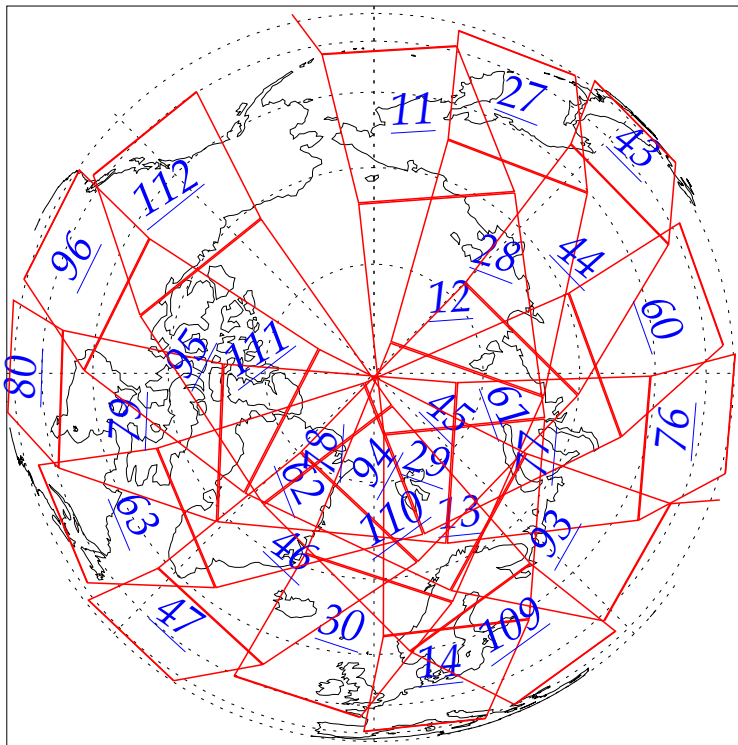

L1B Availability
AMSU Granules: 143
HSB Granules: 144
AIRS Granules: 0

31 May 2002
DoY 151
Aqua Day 27
Granules: 1 to 120

Granules: 121 to 240

Legend: AMSU Available, HSB Available, AIRS Available

L1B Availability
AMSU Granules: 143
HSB Granules: 144
AIRS Granules: 0

31 May 2002
DoY 151
Aqua Day 27

Ascending Granules

Descending Granules

Legend: AMSU Available, HSB Available, AIRS Available

L1B Availability
 AMSU Granules: 143
 HSB Granules: 144
 AIRS Granules: 0

31 May 2002
 DoY 151
 Aqua Day 27

Northern Hemisphere Granules

Southern Hemisphere Granules

Legend: AMSU Available, HSB Available, **AIRS Available**