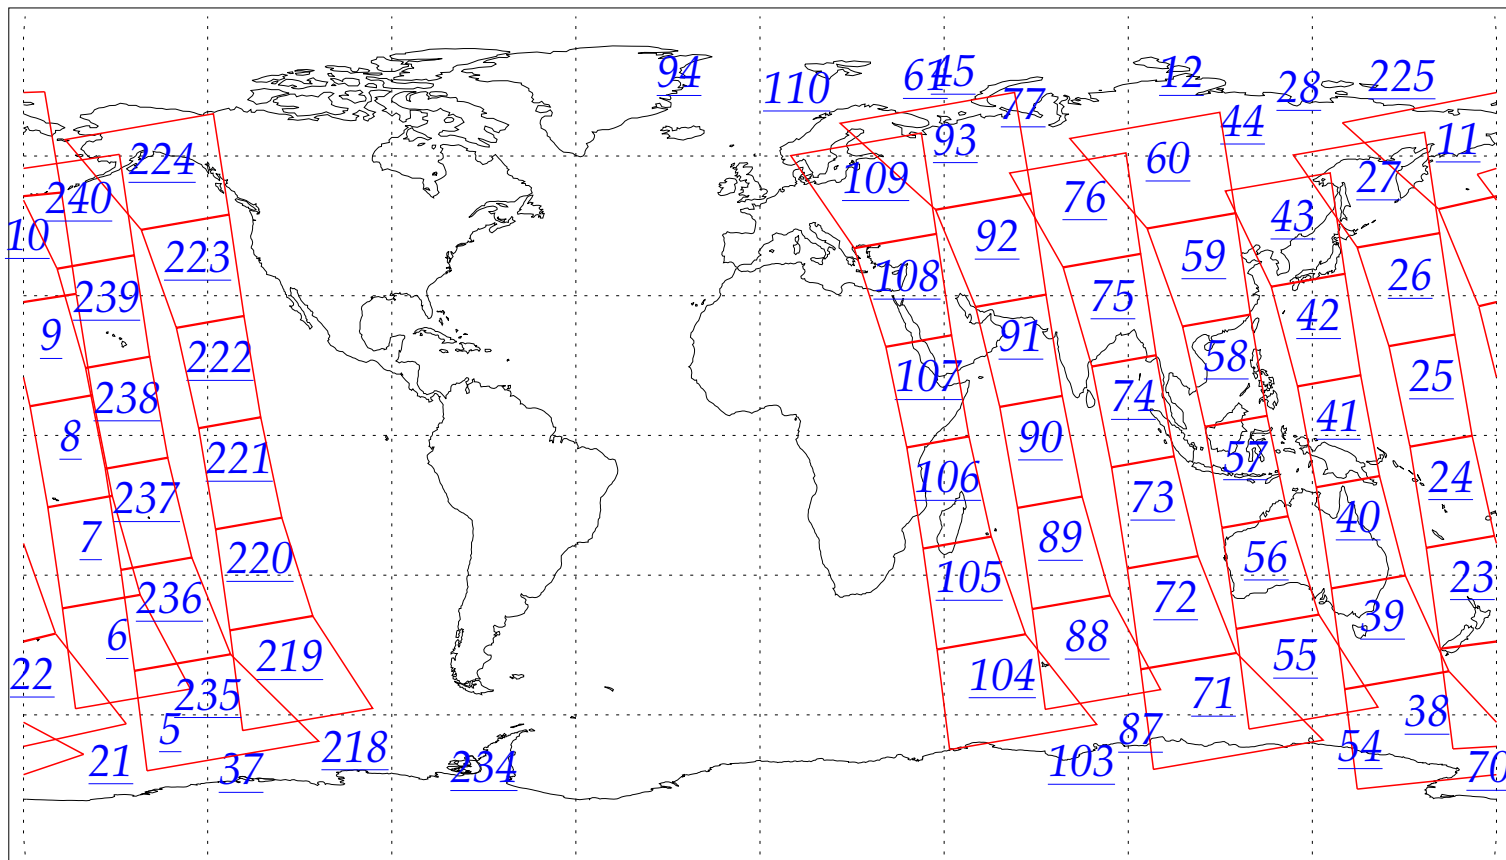

L1B Availability
AMSU Granules: 143
HSB Granules: 144
AIRS Granules: 0

31 May 2002
DoY 151
Aqua Day 27
Granules: 1 to 120

Granules: 121 to 240

Legend: AMSU Available, HSB Available, AIRS Available

L1B Availability
AMSU Granules: 143
HSB Granules: 144
AIRS Granules: 0

31 May 2002
DoY 151
Aqua Day 27

Ascending Granules

Descending Granules

Legend: AMSU Available, HSB Available, AIRS Available

L1B Availability
 AMSU Granules: 143
 HSB Granules: 144
 AIRS Granules: 0

31 May 2002
 DoY 151
 Aqua Day 27

Northern Hemisphere Granules

Southern Hemisphere Granules

Legend: AMSU Available, HSB Available, **AIRS Available**