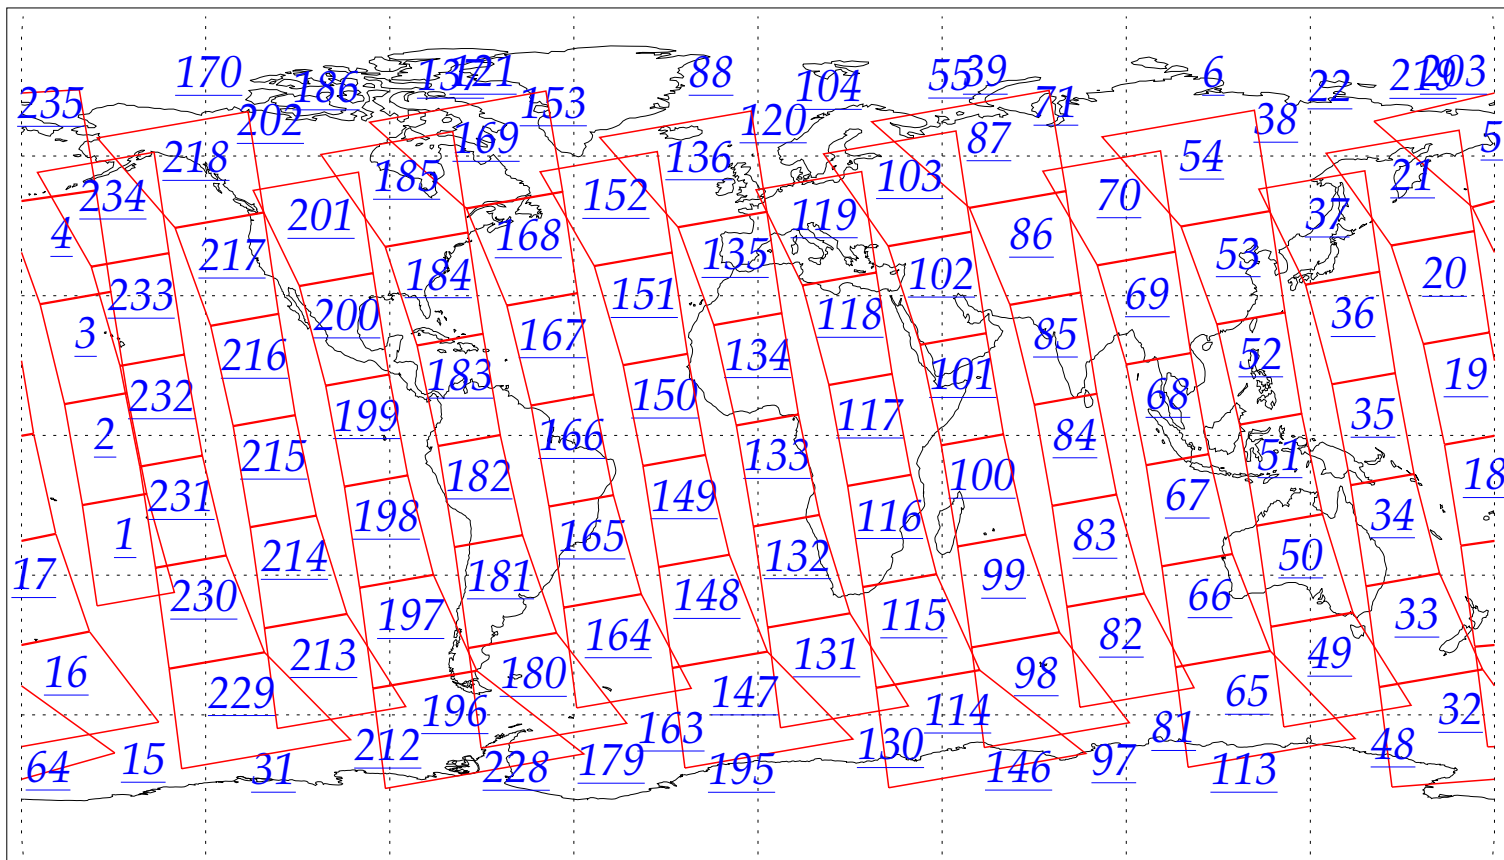

L1B Availability  
AMSU Granules: 240  
HSB Granules: 240  
AIRS Granules: 0

30 May 2002  
DoY 150  
Aqua Day 26  
Granules: 1 to 120

Granules: 121 to 240

Legend: AMSU Available, HSB Available, AIRS Available

L1B Availability  
AMSU Granules: 240  
HSB Granules: 240  
AIRS Granules: 0

30 May 2002  
DoY 150  
Aqua Day 26

Ascending Granules

Descending Granules

Legend: AMSU Available, HSB Available, AIRS Available

L1B Availability  
 AMSU Granules: 240  
 HSB Granules: 240  
 AIRS Granules: 0

30 May 2002  
 DoY 150  
 Aqua Day 26

Northern Hemisphere Granules

Southern Hemisphere Granules

Legend: AMSU Available, HSB Available, **AIRS Available**