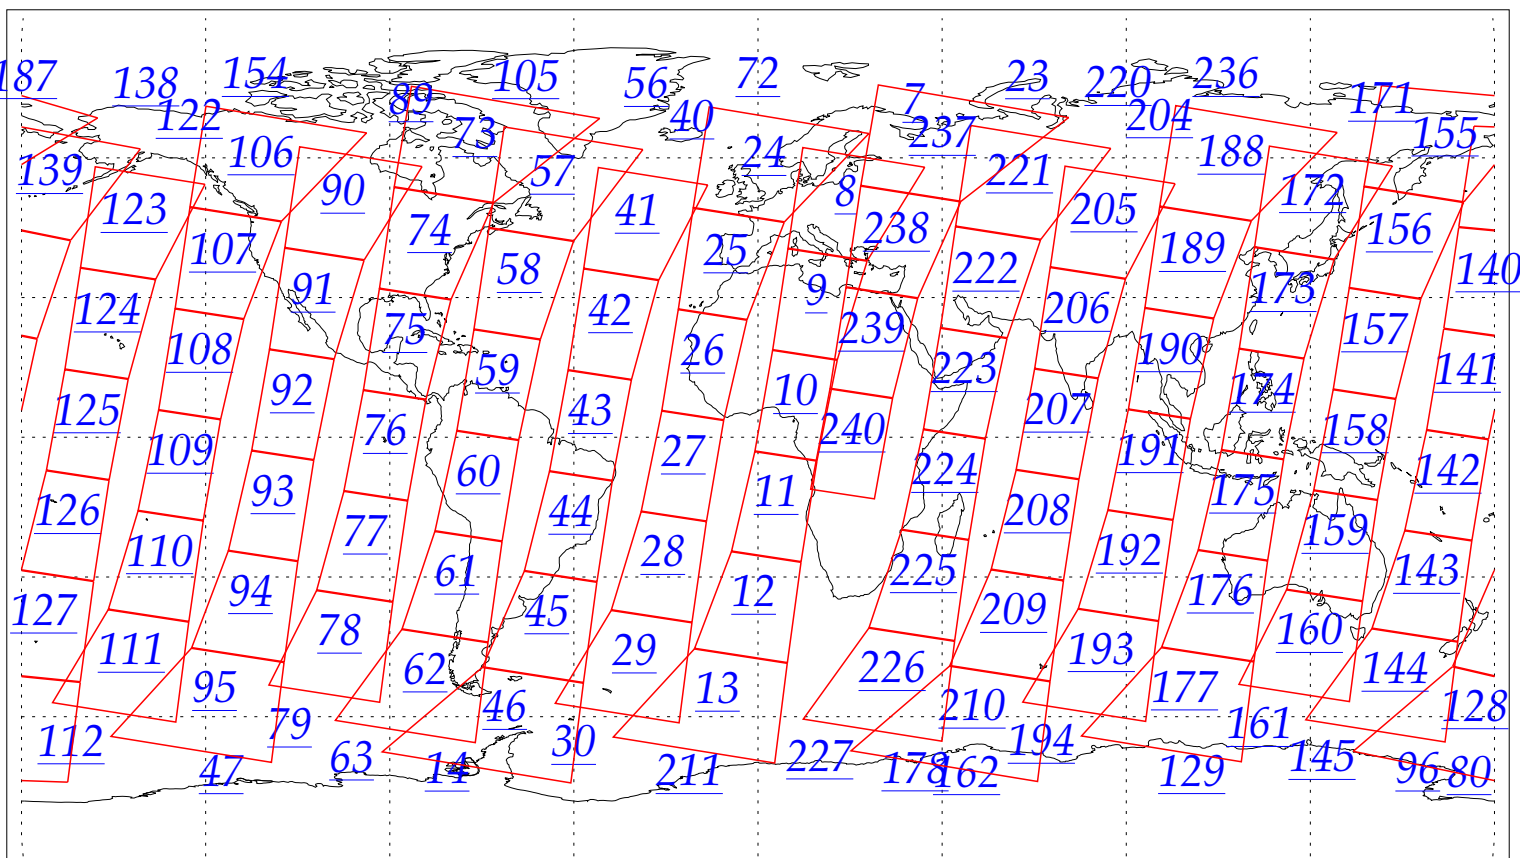

L1B Availability  
AMSU Granules: 240  
HSB Granules: 240  
AIRS Granules: 0

30 May 2002  
DoY 150  
Aqua Day 26  
Granules: 1 to 120

Granules: 121 to 240

Legend: AMSU Available, HSB Available, AIRS Available

L1B Availability  
AMSU Granules: 240  
HSB Granules: 240  
AIRS Granules: 0

30 May 2002  
DoY 150  
Aqua Day 26

Ascending Granules

Descending Granules

Legend: AMSU Available, HSB Available, AIRS Available

L1B Availability  
 AMSU Granules: 240  
 HSB Granules: 240  
 AIRS Granules: 0

30 May 2002  
 DoY 150  
 Aqua Day 26

Northern Hemisphere Granules

Southern Hemisphere Granules

Legend: AMSU Available, HSB Available, **AIRS Available**