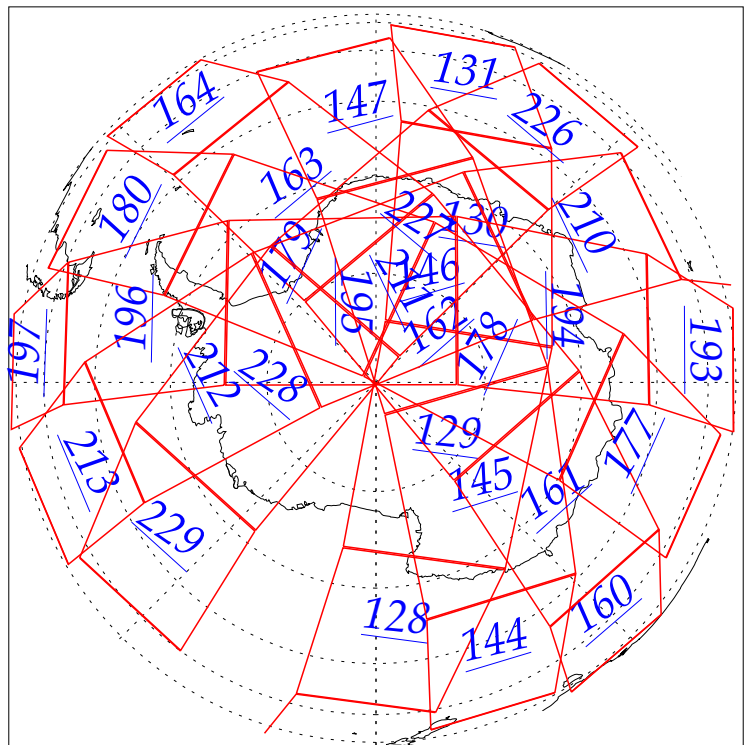

L1B Availability  
AMSU Granules: 240  
HSB Granules: 240  
AIRS Granules: 0

30 May 2002  
DoY 150  
Aqua Day 26  
Granules: 1 to 120

Granules: 121 to 240

Legend: AMSU Available, HSB Available, AIRS Available

L1B Availability  
AMSU Granules: 240  
HSB Granules: 240  
AIRS Granules: 0

30 May 2002  
DoY 150  
Aqua Day 26

Ascending Granules

Descending Granules

Legend: AMSU Available, HSB Available, AIRS Available

L1B Availability  
 AMSU Granules: 240  
 HSB Granules: 240  
 AIRS Granules: 0

30 May 2002  
 DoY 150  
 Aqua Day 26

Northern Hemisphere Granules

Southern Hemisphere Granules

Legend: AMSU Available, HSB Available, **AIRS Available**