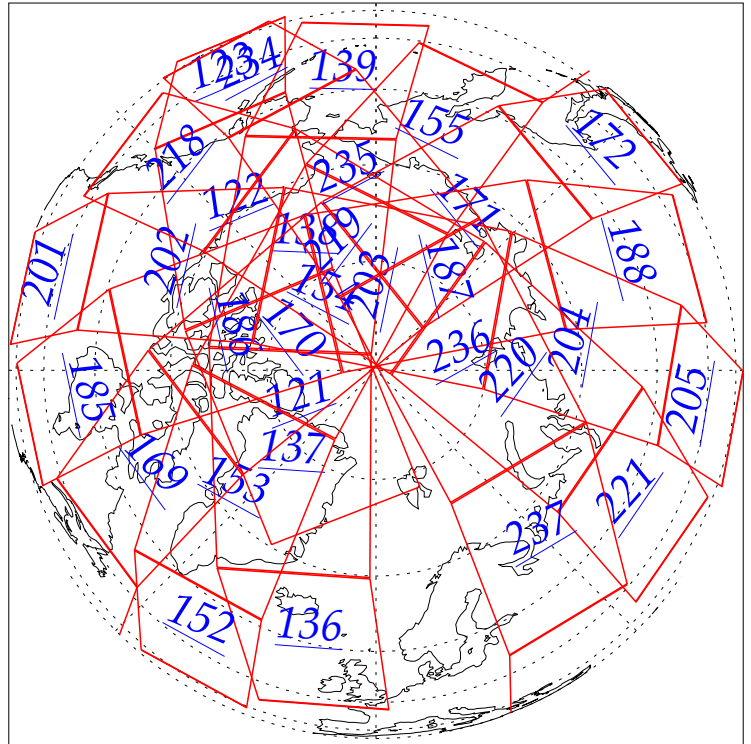

L1B Availability  
AMSU Granules: 240  
HSB Granules: 240  
AIRS Granules: 0

30 May 2002  
DoY 150  
Aqua Day 26  
Granules: 1 to 120

Granules: 121 to 240

Legend: AMSU Available, HSB Available, AIRS Available

L1B Availability  
AMSU Granules: 240  
HSB Granules: 240  
AIRS Granules: 0

30 May 2002  
DoY 150  
Aqua Day 26

Ascending Granules

Descending Granules

Legend: AMSU Available, HSB Available, AIRS Available

L1B Availability  
 AMSU Granules: 240  
 HSB Granules: 240  
 AIRS Granules: 0

30 May 2002  
 DoY 150  
 Aqua Day 26

Northern Hemisphere Granules

Southern Hemisphere Granules

Legend: AMSU Available, HSB Available, **AIRS Available**