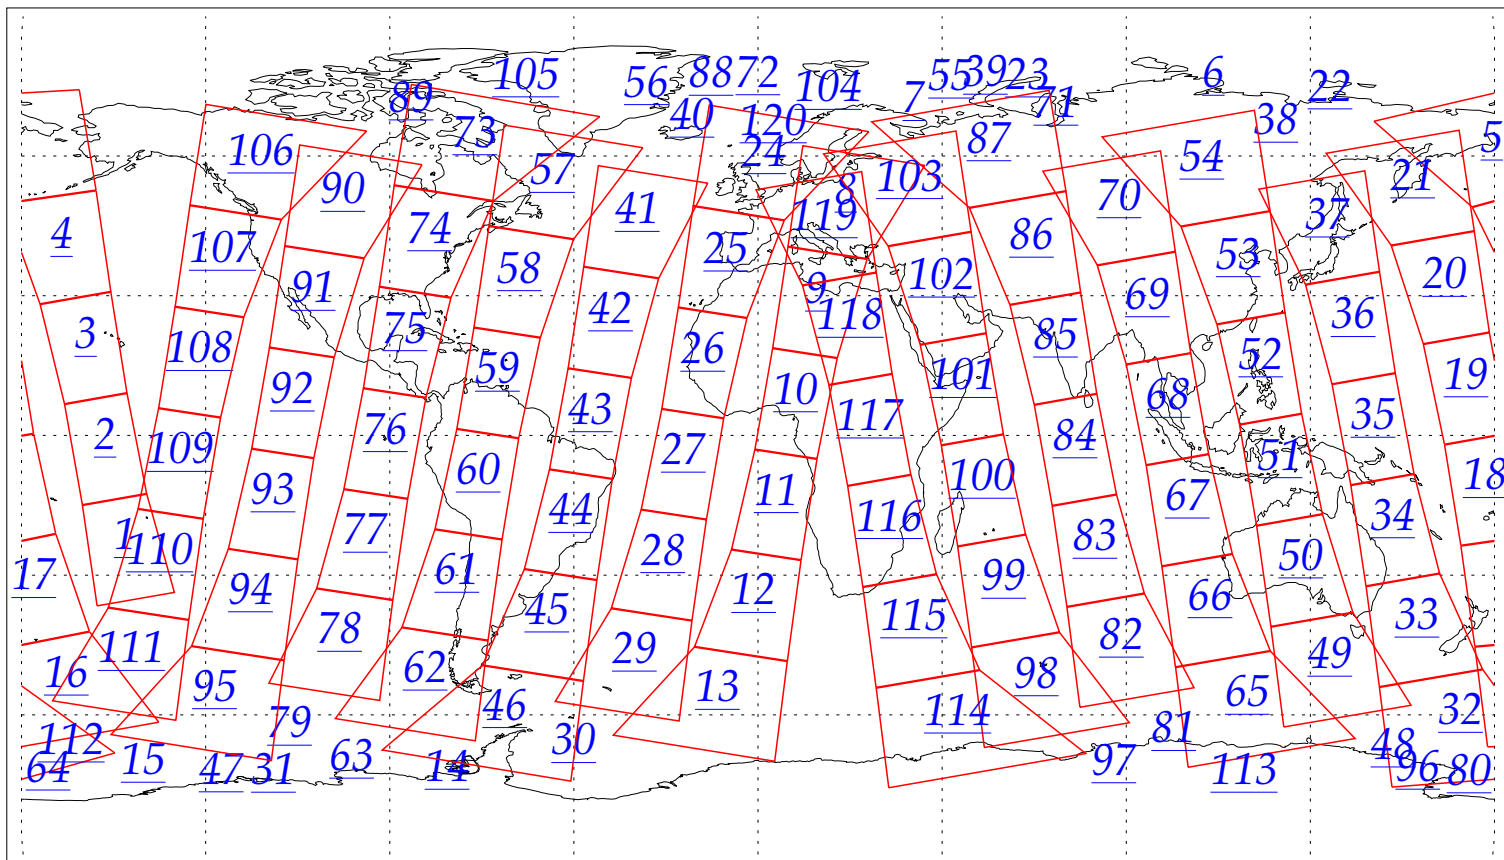

L1B Availability  
AMSU Granules: 240  
HSB Granules: 240  
AIRS Granules: 0

30 May 2002  
DoY 150  
Aqua Day 26  
Granules: 1 to 120

Granules: 121 to 240

Legend: AMSU Available, HSB Available, AIRS Available

L1B Availability  
AMSU Granules: 240  
HSB Granules: 240  
AIRS Granules: 0

30 May 2002  
DoY 150  
Aqua Day 26

Ascending Granules

Descending Granules

Legend: AMSU Available, HSB Available, AIRS Available

L1B Availability  
 AMSU Granules: 240  
 HSB Granules: 240  
 AIRS Granules: 0

30 May 2002  
 DoY 150  
 Aqua Day 26

Northern Hemisphere Granules

Southern Hemisphere Granules

Legend: AMSU Available, HSB Available, **AIRS Available**