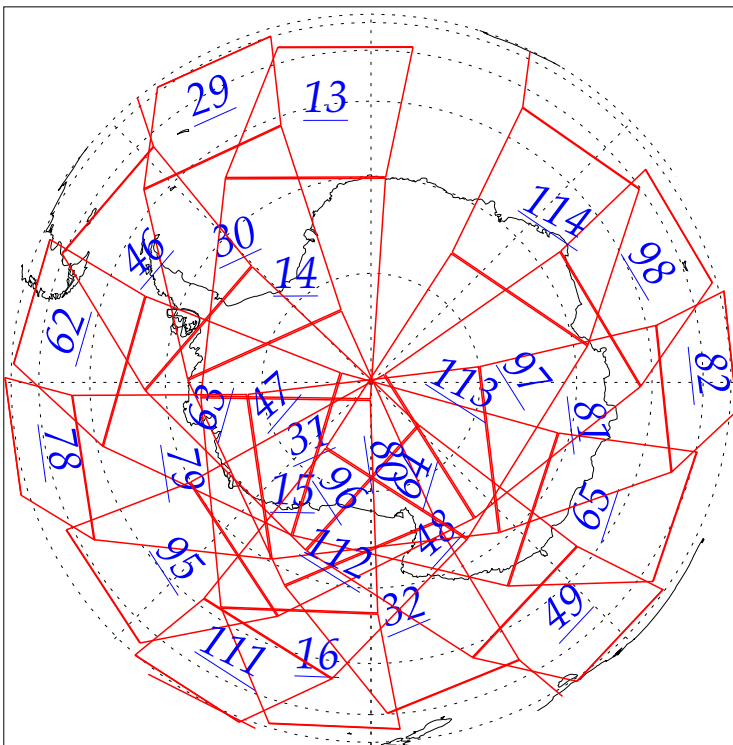

L1B Availability  
AMSU Granules: 240  
HSB Granules: 240  
AIRS Granules: 0

30 May 2002  
DoY 150  
Aqua Day 26  
Granules: 1 to 120

Granules: 121 to 240

Legend: AMSU Available, HSB Available, AIRS Available

L1B Availability  
AMSU Granules: 240  
HSB Granules: 240  
AIRS Granules: 0

30 May 2002  
DoY 150  
Aqua Day 26

Ascending Granules

Descending Granules

Legend: AMSU Available, HSB Available, AIRS Available

L1B Availability  
 AMSU Granules: 240  
 HSB Granules: 240  
 AIRS Granules: 0

30 May 2002  
 DoY 150  
 Aqua Day 26

Northern Hemisphere Granules

Southern Hemisphere Granules

Legend: AMSU Available, HSB Available, **AIRS Available**