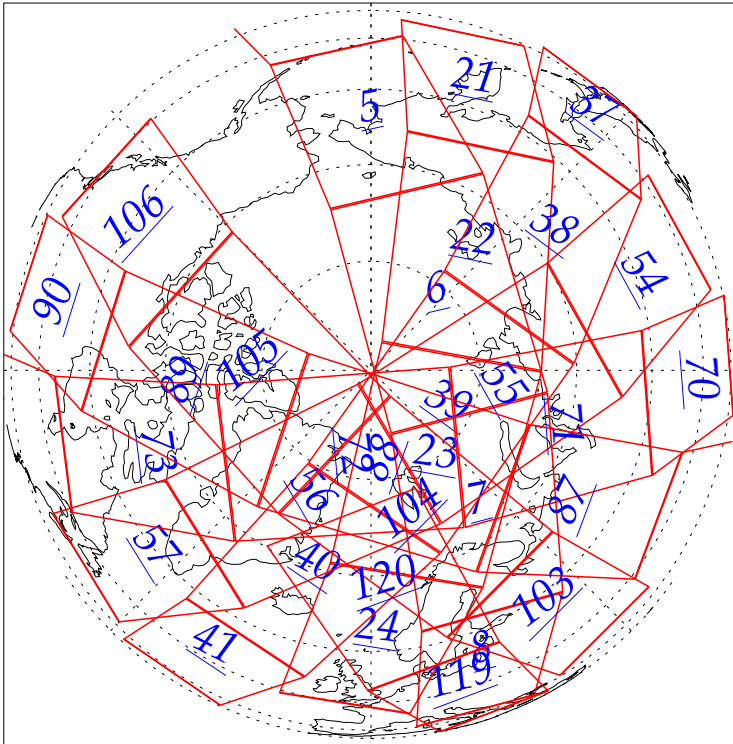

L1B Availability  
AMSU Granules: 240  
HSB Granules: 240  
AIRS Granules: 0

30 May 2002  
DoY 150  
Aqua Day 26  
Granules: 1 to 120

Granules: 121 to 240

Legend: AMSU Available, HSB Available, AIRS Available

L1B Availability  
AMSU Granules: 240  
HSB Granules: 240  
AIRS Granules: 0

30 May 2002  
DoY 150  
Aqua Day 26

Ascending Granules

Descending Granules

Legend: AMSU Available, HSB Available, AIRS Available

L1B Availability  
 AMSU Granules: 240  
 HSB Granules: 240  
 AIRS Granules: 0

30 May 2002  
 DoY 150  
 Aqua Day 26

Northern Hemisphere Granules

Southern Hemisphere Granules

Legend: AMSU Available, HSB Available, **AIRS Available**