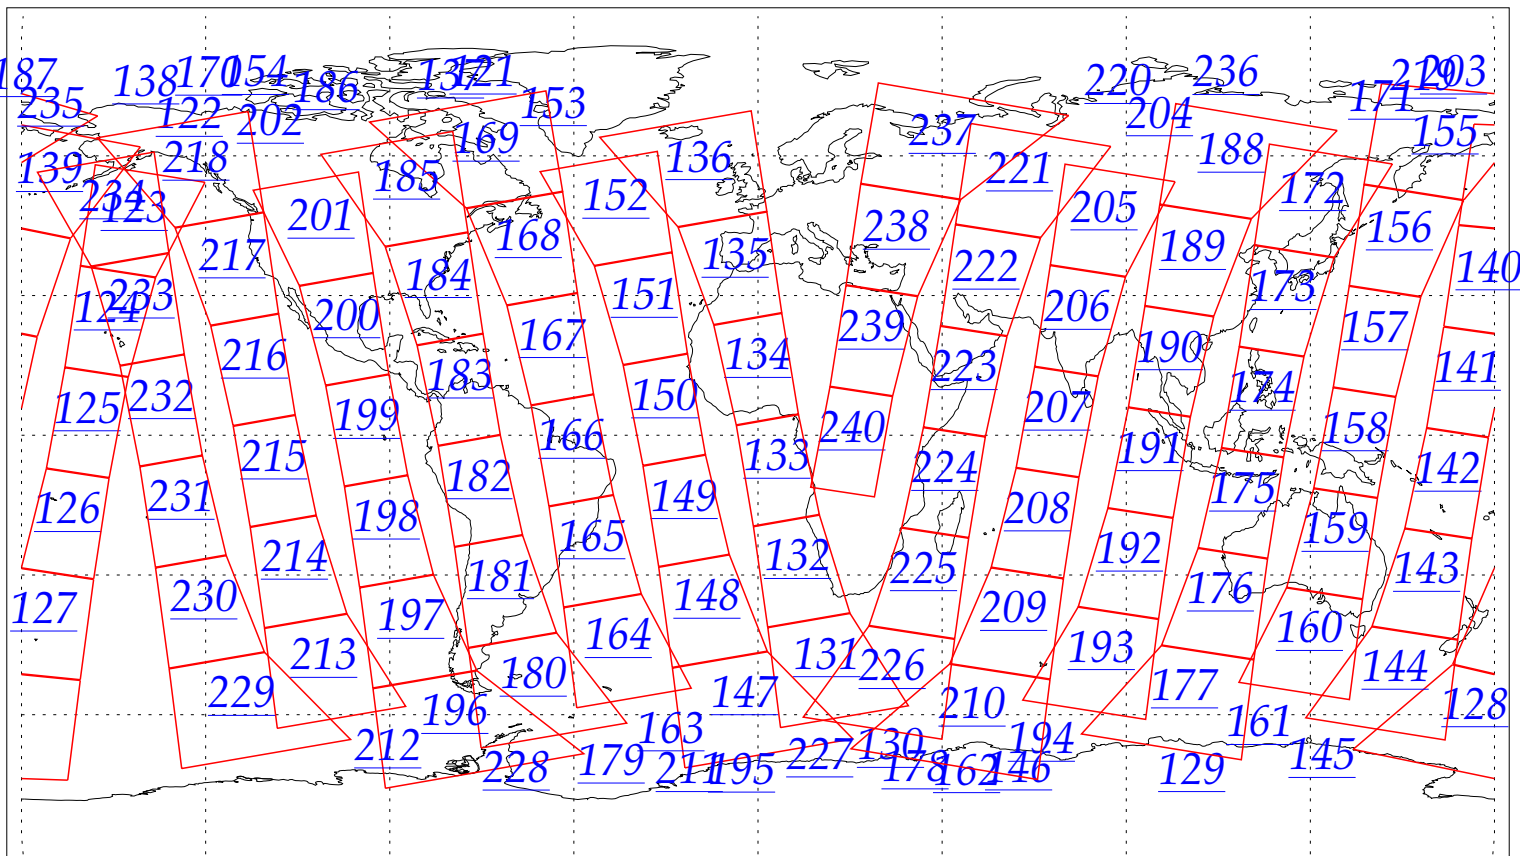

L1B Availability  
AMSU Granules: 240  
HSB Granules: 240  
AIRS Granules: 0

30 May 2002  
DoY 150  
Aqua Day 26  
Granules: 1 to 120

Granules: 121 to 240

Legend: AMSU Available, HSB Available, AIRS Available

L1B Availability  
AMSU Granules: 240  
HSB Granules: 240  
AIRS Granules: 0

30 May 2002  
DoY 150  
Aqua Day 26

Ascending Granules

Descending Granules

Legend: AMSU Available, HSB Available, AIRS Available

L1B Availability  
 AMSU Granules: 240  
 HSB Granules: 240  
 AIRS Granules: 0

30 May 2002  
 DoY 150  
 Aqua Day 26

Northern Hemisphere Granules

Southern Hemisphere Granules

Legend: AMSU Available, HSB Available, **AIRS Available**