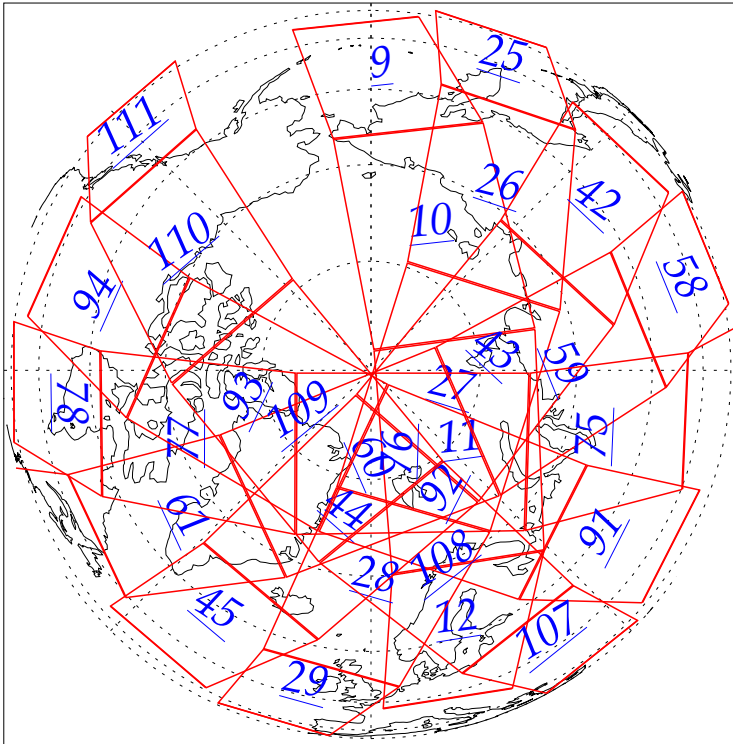

L1B Availability
AMSU Granules: 233
HSB Granules: 233
AIRS Granules: 0

28 May 2002
DoY 148
Aqua Day 24
Granules: 1 to 120

Granules: 121 to 240

Legend: AMSU Available, HSB Available, AIRS Available

L1B Availability
AMSU Granules: 233
HSB Granules: 233
AIRS Granules: 0

28 May 2002
DoY 148
Aqua Day 24

Ascending Granules

Descending Granules

Legend: AMSU Available, HSB Available, AIRS Available

L1B Availability
 AMSU Granules: 233
 HSB Granules: 233
 AIRS Granules: 0

28 May 2002
 DoY 148
 Aqua Day 24

Northern Hemisphere Granules

Southern Hemisphere Granules

Legend: AMSU Available, HSB Available, **AIRS Available**