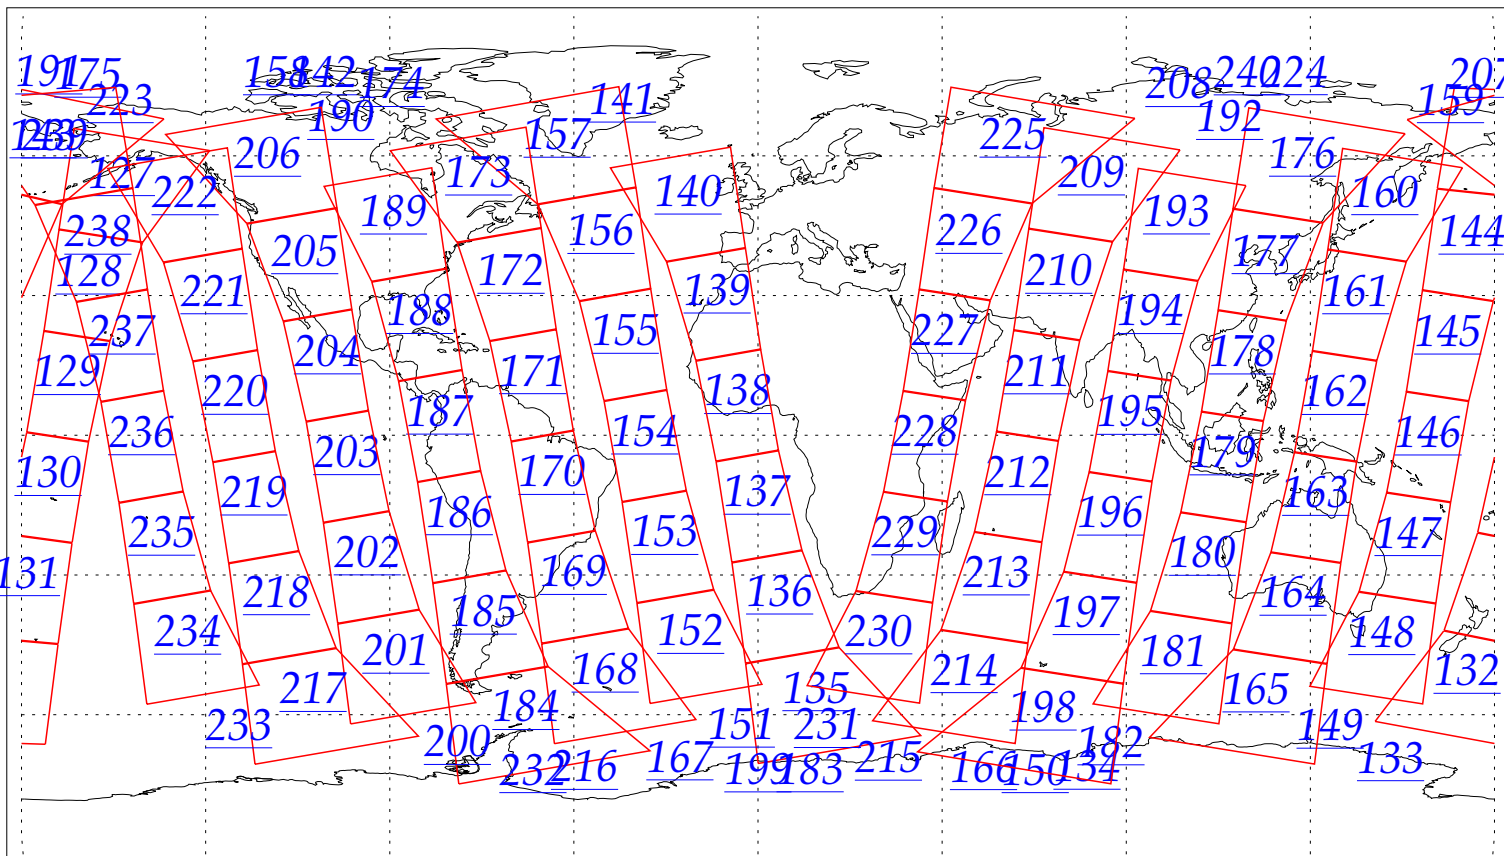

L1B Availability
AMSU Granules: 233
HSB Granules: 233
AIRS Granules: 0

28 May 2002
DoY 148
Aqua Day 24
Granules: 1 to 120

Granules: 121 to 240

Legend: AMSU Available, HSB Available, AIRS Available

L1B Availability
AMSU Granules: 233
HSB Granules: 233
AIRS Granules: 0

28 May 2002
DoY 148
Aqua Day 24

Ascending Granules

Descending Granules

Legend: AMSU Available, HSB Available, AIRS Available

L1B Availability
 AMSU Granules: 233
 HSB Granules: 233
 AIRS Granules: 0

28 May 2002
 DoY 148
 Aqua Day 24

Northern Hemisphere Granules

Southern Hemisphere Granules

Legend: AMSU Available, HSB Available, **AIRS Available**