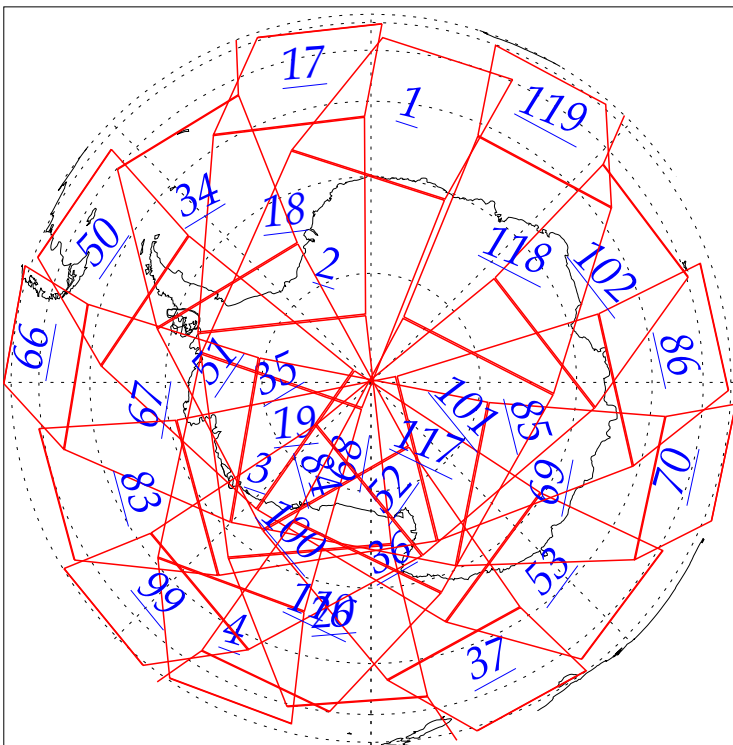

L1B Availability
AMSU Granules: 233
HSB Granules: 233
AIRS Granules: 0

28 May 2002
DoY 148
Aqua Day 24
Granules: 1 to 120

Granules: 121 to 240

Legend: AMSU Available, HSB Available, AIRS Available

L1B Availability
AMSU Granules: 233
HSB Granules: 233
AIRS Granules: 0

28 May 2002
DoY 148
Aqua Day 24

Ascending Granules

Descending Granules

Legend: AMSU Available, HSB Available, AIRS Available

L1B Availability
 AMSU Granules: 233
 HSB Granules: 233
 AIRS Granules: 0

28 May 2002
 DoY 148
 Aqua Day 24

Northern Hemisphere Granules

Southern Hemisphere Granules

Legend: AMSU Available, HSB Available, **AIRS Available**