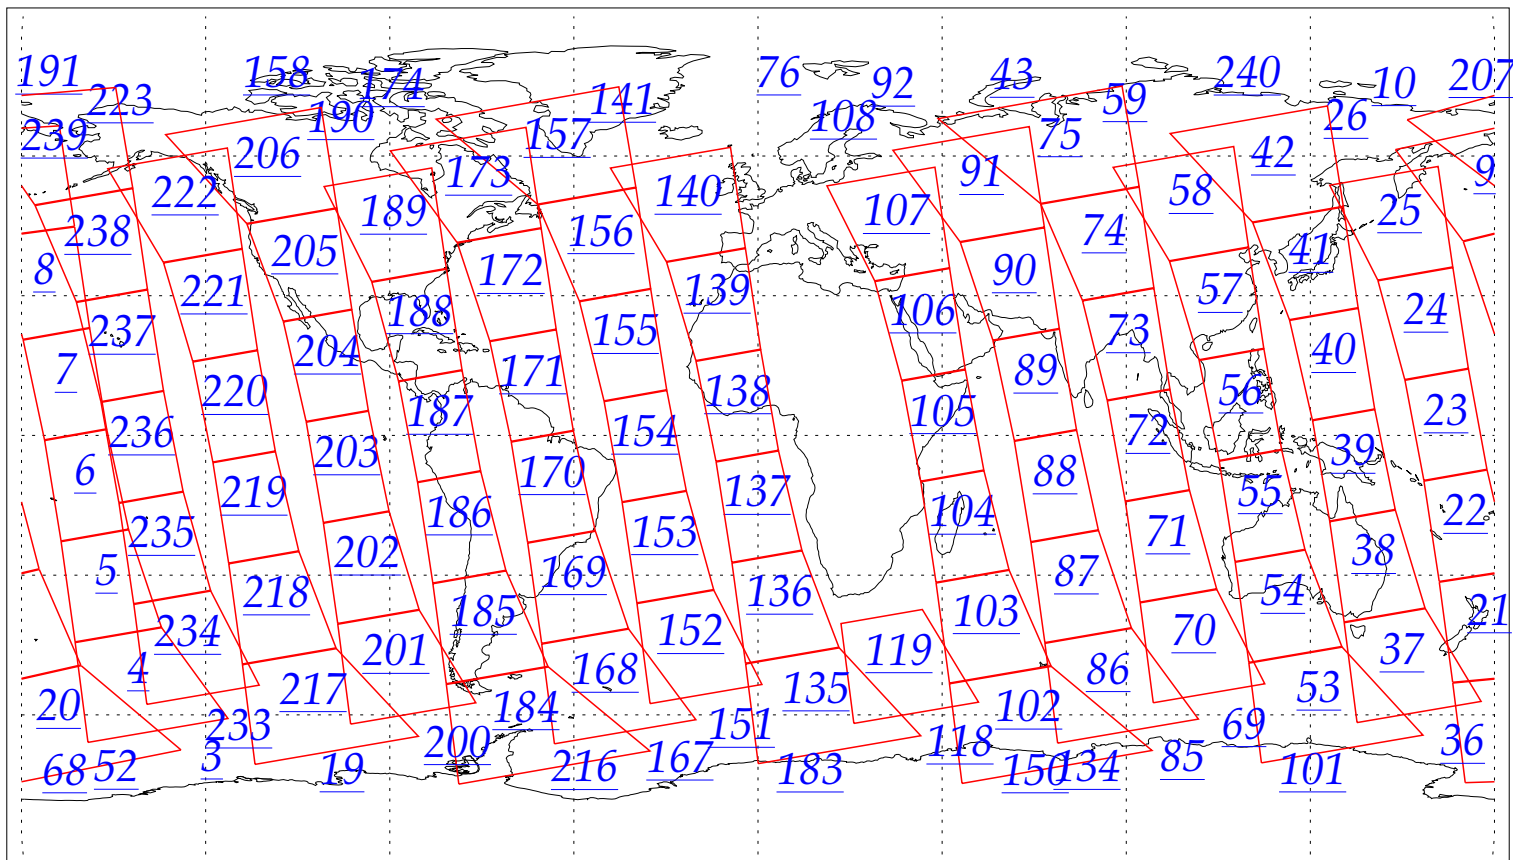

L1B Availability
AMSU Granules: 233
HSB Granules: 233
AIRS Granules: 0

28 May 2002
DoY 148
Aqua Day 24
Granules: 1 to 120

Granules: 121 to 240

Legend: AMSU Available, HSB Available, AIRS Available

L1B Availability
AMSU Granules: 233
HSB Granules: 233
AIRS Granules: 0

28 May 2002
DoY 148
Aqua Day 24

Ascending Granules

Descending Granules

Legend: AMSU Available, HSB Available, AIRS Available

L1B Availability
 AMSU Granules: 233
 HSB Granules: 233
 AIRS Granules: 0

28 May 2002
 DoY 148
 Aqua Day 24

Northern Hemisphere Granules

Southern Hemisphere Granules

Legend: AMSU Available, HSB Available, **AIRS Available**