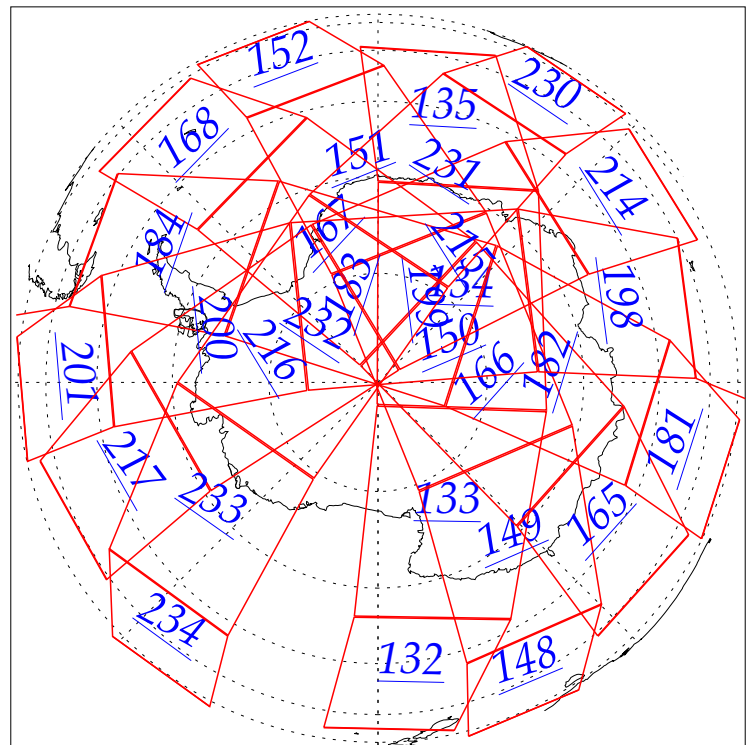

L1B Availability
AMSU Granules: 233
HSB Granules: 233
AIRS Granules: 0

28 May 2002
DoY 148
Aqua Day 24
Granules: 1 to 120

Granules: 121 to 240

Legend: AMSU Available, HSB Available, AIRS Available

L1B Availability
AMSU Granules: 233
HSB Granules: 233
AIRS Granules: 0

28 May 2002
DoY 148
Aqua Day 24

Ascending Granules

Descending Granules

Legend: AMSU Available, HSB Available, AIRS Available

L1B Availability
 AMSU Granules: 233
 HSB Granules: 233
 AIRS Granules: 0

28 May 2002
 DoY 148
 Aqua Day 24

Northern Hemisphere Granules

Southern Hemisphere Granules

Legend: AMSU Available, HSB Available, **AIRS Available**