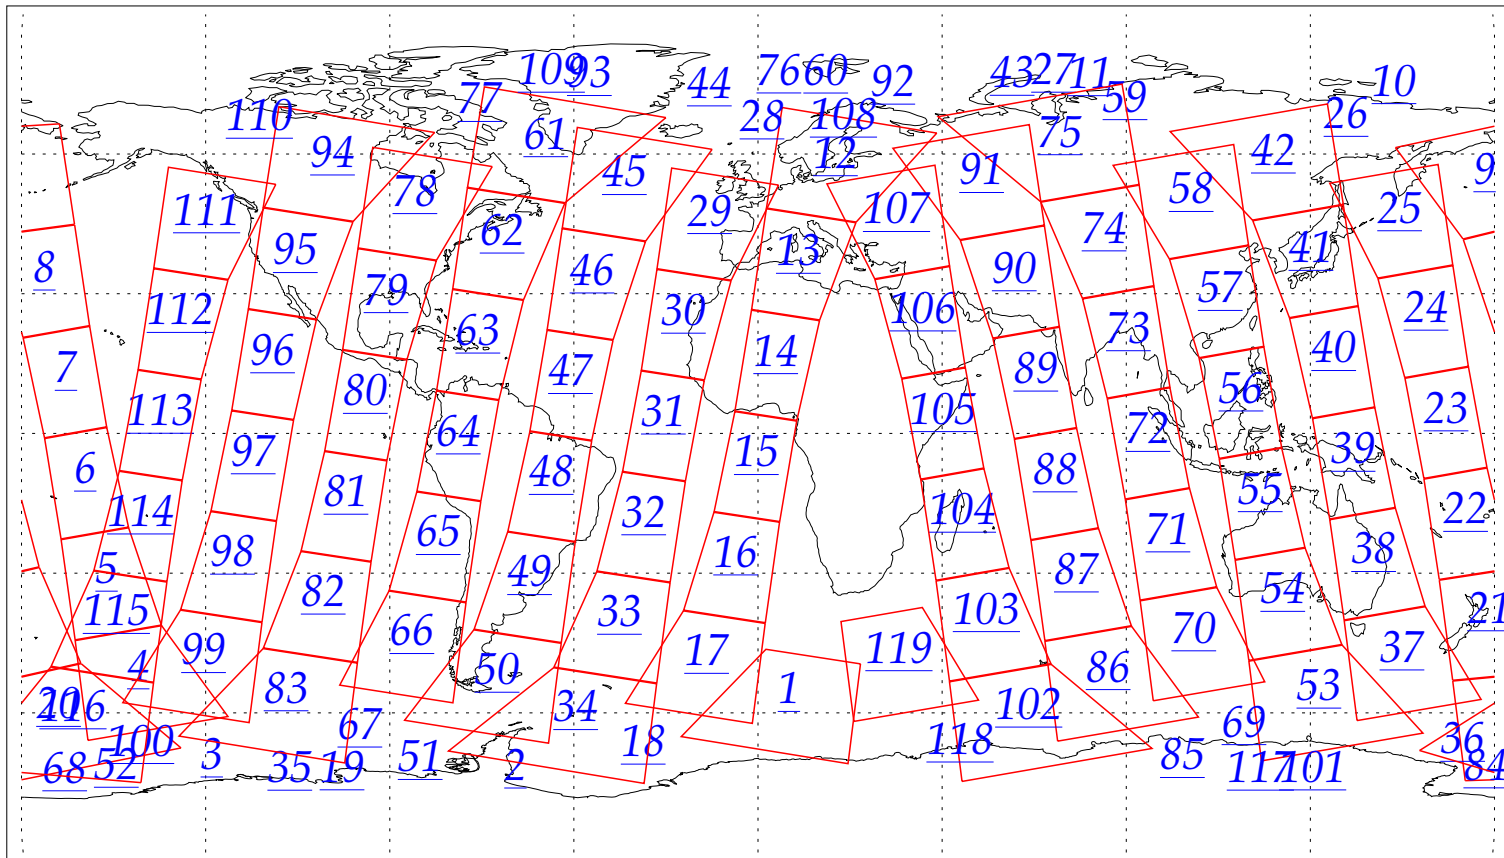

L1B Availability
AMSU Granules: 233
HSB Granules: 233
AIRS Granules: 0

28 May 2002
DoY 148
Aqua Day 24
Granules: 1 to 120

Granules: 121 to 240

Legend: AMSU Available, HSB Available, AIRS Available

L1B Availability
AMSU Granules: 233
HSB Granules: 233
AIRS Granules: 0

28 May 2002
DoY 148
Aqua Day 24

Ascending Granules

Descending Granules

Legend: AMSU Available, HSB Available, AIRS Available

L1B Availability
 AMSU Granules: 233
 HSB Granules: 233
 AIRS Granules: 0

28 May 2002
 DoY 148
 Aqua Day 24

Northern Hemisphere Granules

Southern Hemisphere Granules

Legend: AMSU Available, HSB Available, **AIRS Available**