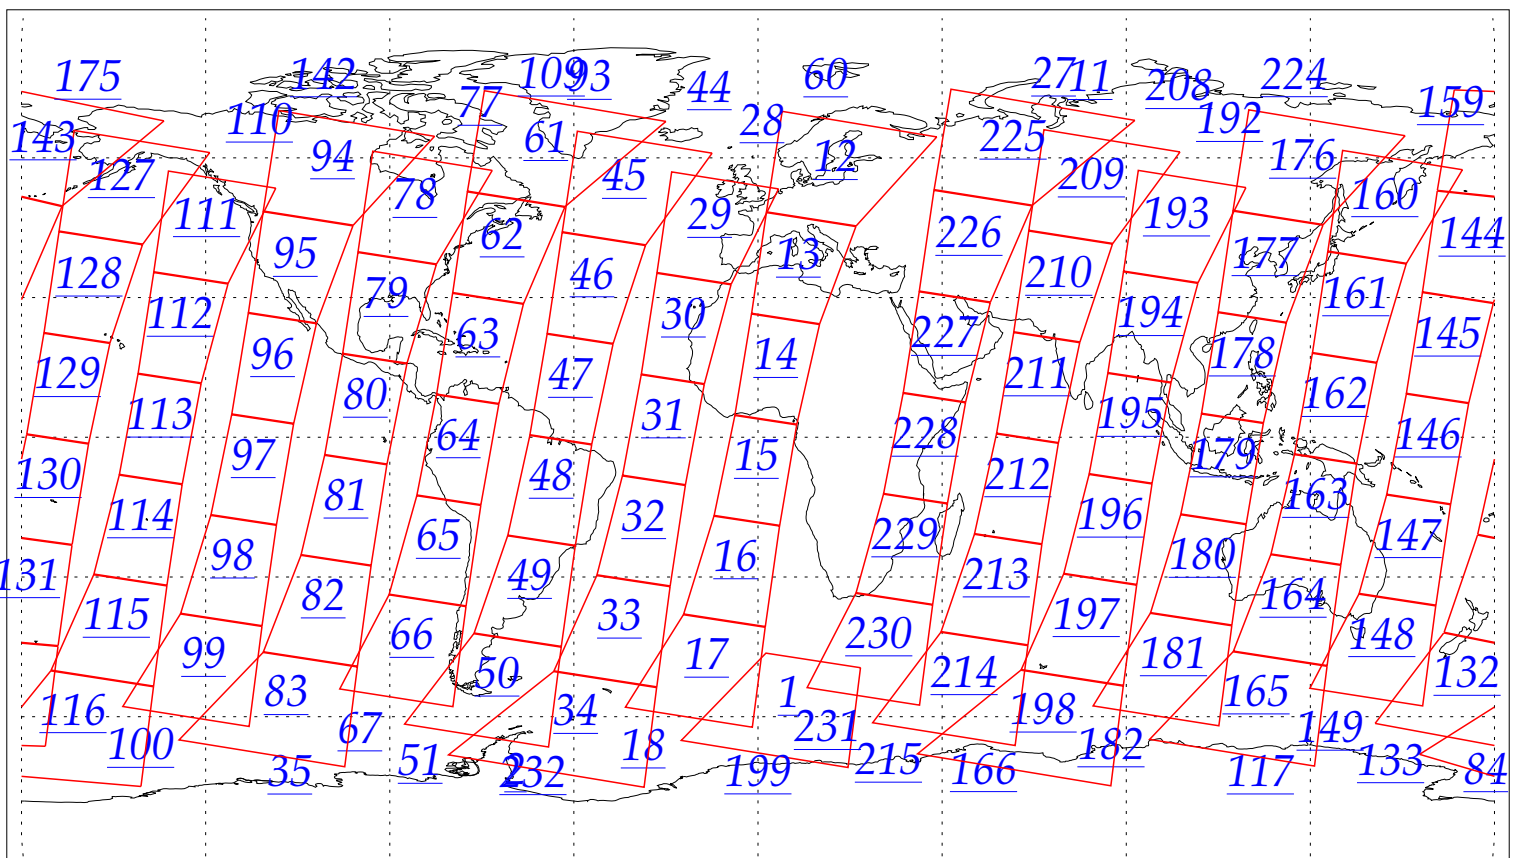

L1B Availability
AMSU Granules: 233
HSB Granules: 233
AIRS Granules: 0

28 May 2002
DoY 148
Aqua Day 24
Granules: 1 to 120

Granules: 121 to 240

Legend: AMSU Available, HSB Available, AIRS Available

L1B Availability
AMSU Granules: 233
HSB Granules: 233
AIRS Granules: 0

28 May 2002
DoY 148
Aqua Day 24

Ascending Granules

Descending Granules

Legend: AMSU Available, HSB Available, AIRS Available

L1B Availability
 AMSU Granules: 233
 HSB Granules: 233
 AIRS Granules: 0

28 May 2002
 DoY 148
 Aqua Day 24

Northern Hemisphere Granules

Southern Hemisphere Granules

Legend: AMSU Available, HSB Available, **AIRS Available**