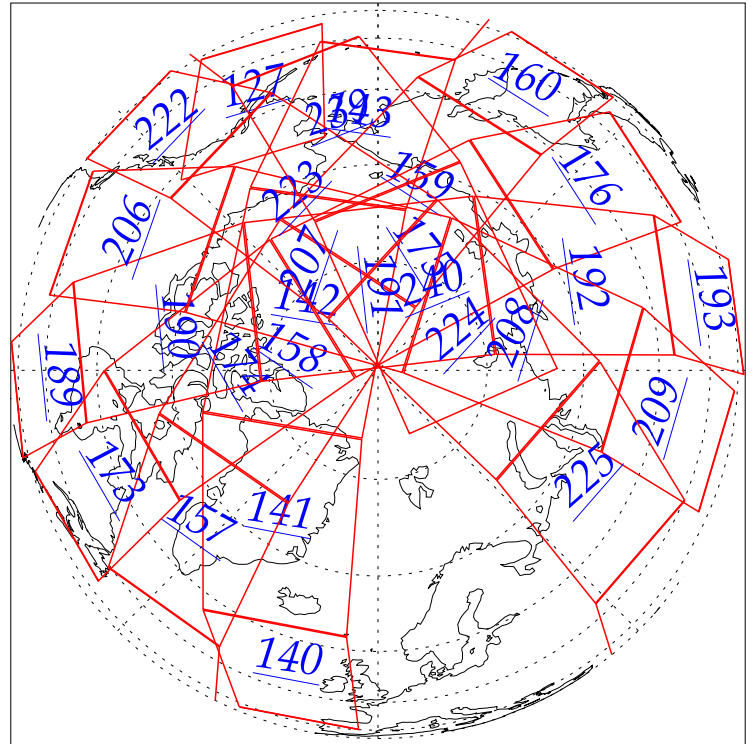

28 May 2002
DoY 148
Aqua Day 24

Ascending Granules

Descending Granules

Legend: AMSU Available, HSB Available, AIRS Available

L1B Availability
 AMSU Granules: 233
 HSB Granules: 233
 AIRS Granules: 0

28 May 2002
 DoY 148
 Aqua Day 24

Northern Hemisphere Granules

Southern Hemisphere Granules

Legend: AMSU Available, HSB Available, **AIRS Available**