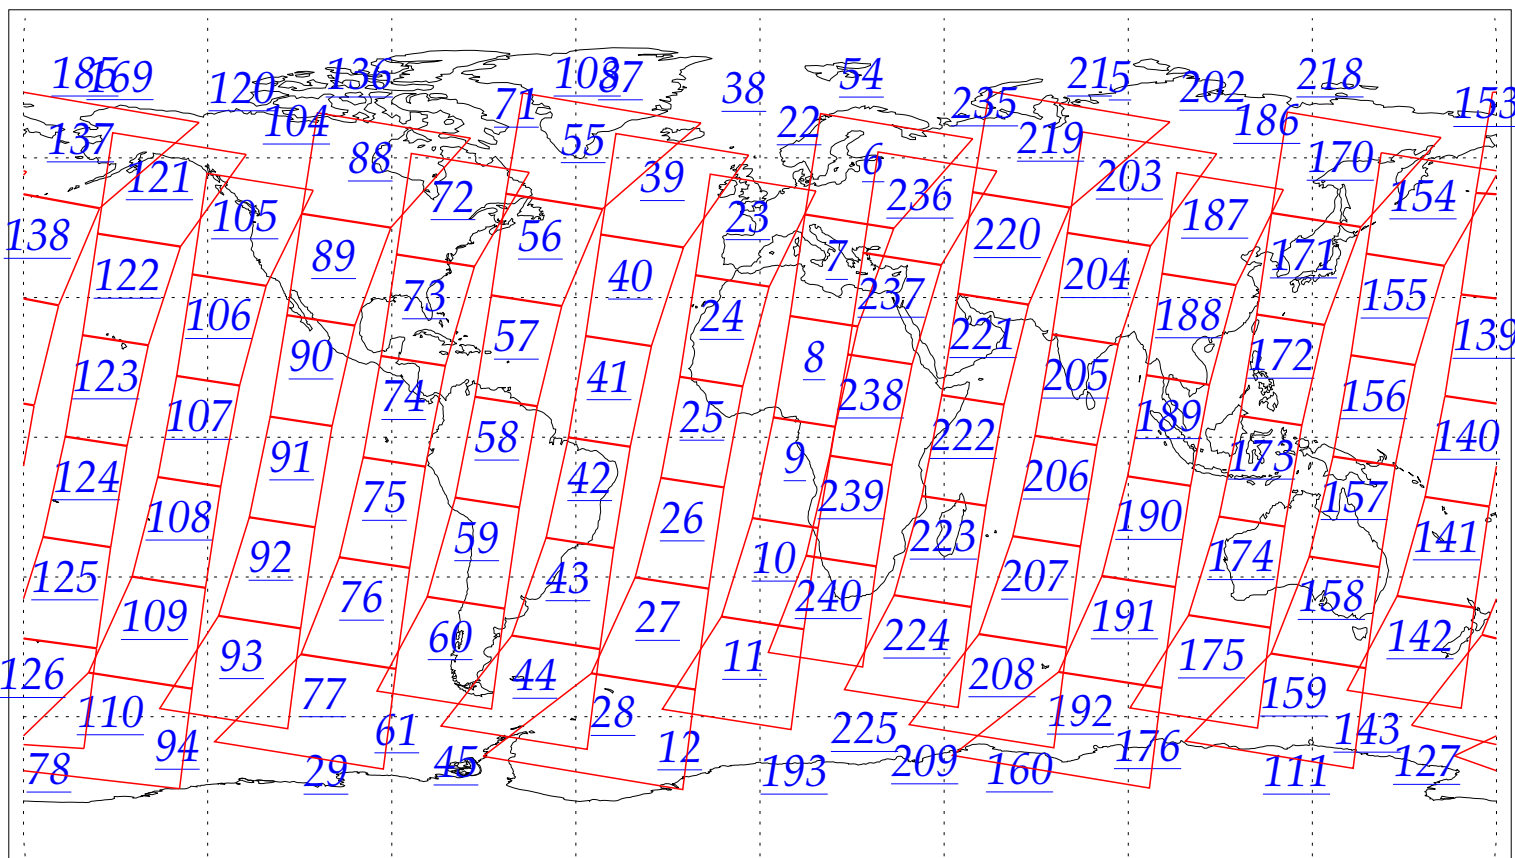

L1B Availability
AMSU Granules: 240
HSB Granules: 240
AIRS Granules: 0

27 May 2002
DoY 147
Aqua Day 23
Granules: 1 to 120

Granules: 121 to 240

Legend: AMSU Available, HSB Available, AIRS Available

L1B Availability
AMSU Granules: 240
HSB Granules: 240
AIRS Granules: 0

27 May 2002
DoY 147
Aqua Day 23

Ascending Granules

Descending Granules

Legend: AMSU Available, HSB Available, AIRS Available

L1B Availability
 AMSU Granules: 240
 HSB Granules: 240
 AIRS Granules: 0

27 May 2002
 DoY 147
 Aqua Day 23

Northern Hemisphere Granules

Southern Hemisphere Granules

Legend: AMSU Available, HSB Available, **AIRS Available**