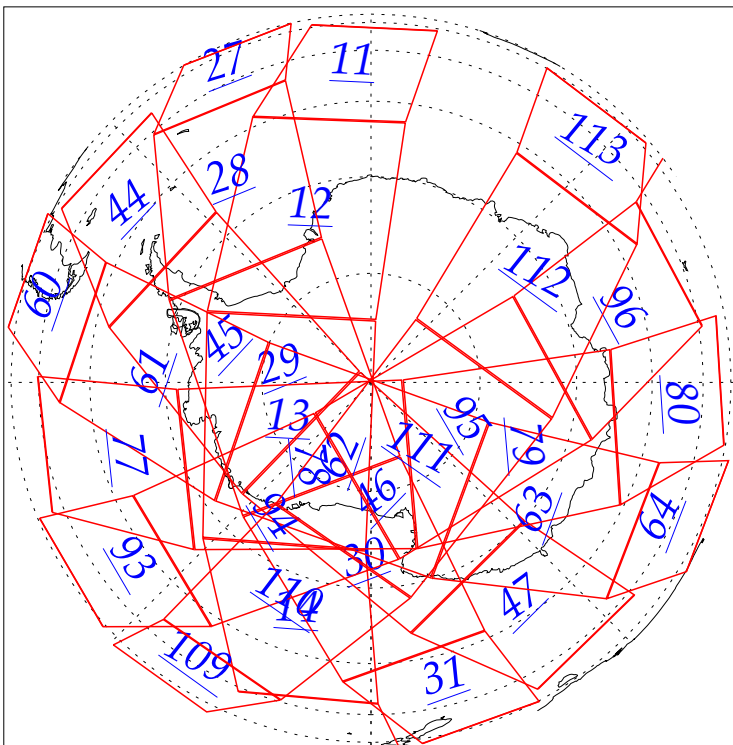

L1B Availability
AMSU Granules: 240
HSB Granules: 240
AIRS Granules: 0

27 May 2002
DoY 147
Aqua Day 23
Granules: 1 to 120

Granules: 121 to 240

Legend: AMSU Available, HSB Available, AIRS Available

L1B Availability
AMSU Granules: 240
HSB Granules: 240
AIRS Granules: 0

27 May 2002
DoY 147
Aqua Day 23

Ascending Granules

Descending Granules

Legend: AMSU Available, HSB Available, AIRS Available

L1B Availability
 AMSU Granules: 240
 HSB Granules: 240
 AIRS Granules: 0

27 May 2002
 DoY 147
 Aqua Day 23

Northern Hemisphere Granules

Southern Hemisphere Granules

Legend: AMSU Available, HSB Available, **AIRS Available**