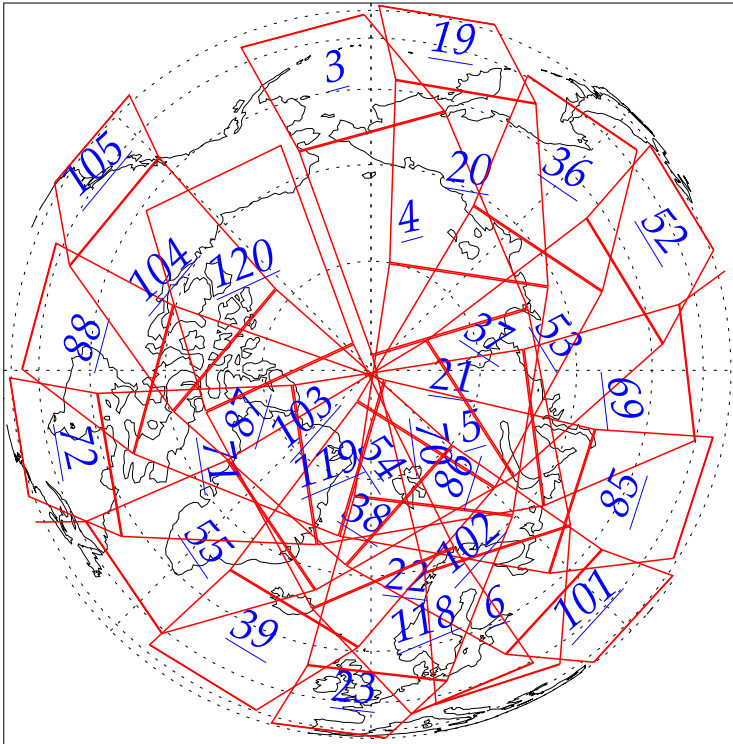

L1B Availability
AMSU Granules: 240
HSB Granules: 240
AIRS Granules: 0

27 May 2002
DoY 147
Aqua Day 23
Granules: 1 to 120

Granules: 121 to 240

Legend: AMSU Available, HSB Available, AIRS Available

L1B Availability
AMSU Granules: 240
HSB Granules: 240
AIRS Granules: 0

27 May 2002
DoY 147
Aqua Day 23

Ascending Granules

Descending Granules

Legend: AMSU Available, HSB Available, AIRS Available

L1B Availability
 AMSU Granules: 240
 HSB Granules: 240
 AIRS Granules: 0

27 May 2002
 DoY 147
 Aqua Day 23

Northern Hemisphere Granules

Southern Hemisphere Granules

Legend: AMSU Available, HSB Available, **AIRS Available**