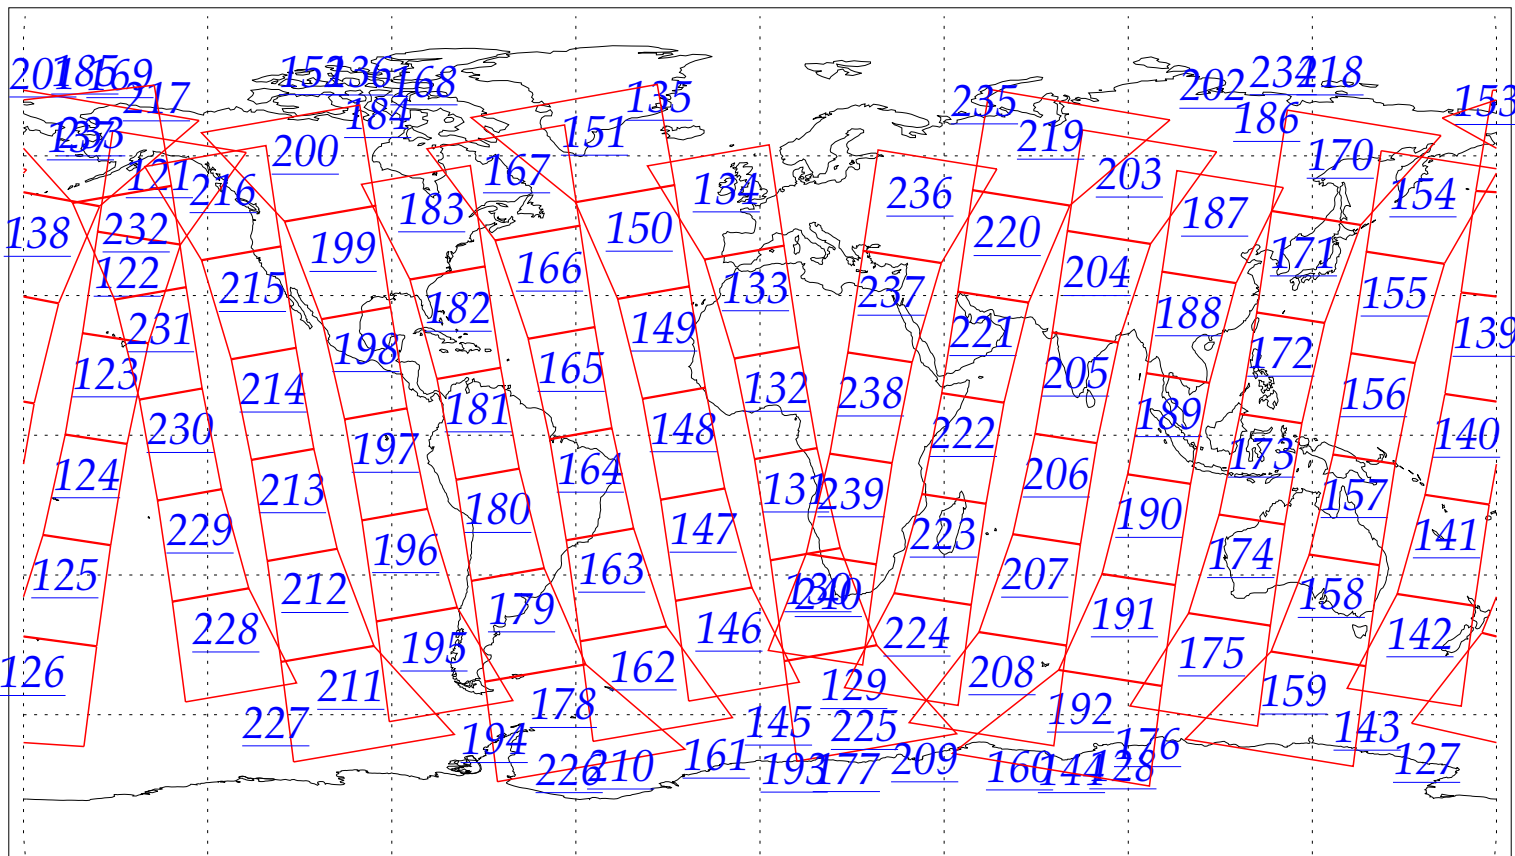

L1B Availability
AMSU Granules: 240
HSB Granules: 240
AIRS Granules: 0

27 May 2002
DoY 147
Aqua Day 23
Granules: 1 to 120

Granules: 121 to 240

Legend: AMSU Available, HSB Available, AIRS Available

L1B Availability
AMSU Granules: 240
HSB Granules: 240
AIRS Granules: 0

27 May 2002
DoY 147
Aqua Day 23

Ascending Granules

Descending Granules

Legend: AMSU Available, HSB Available, AIRS Available

L1B Availability
 AMSU Granules: 240
 HSB Granules: 240
 AIRS Granules: 0

27 May 2002
 DoY 147
 Aqua Day 23

Northern Hemisphere Granules

Southern Hemisphere Granules

Legend: AMSU Available, HSB Available, **AIRS Available**