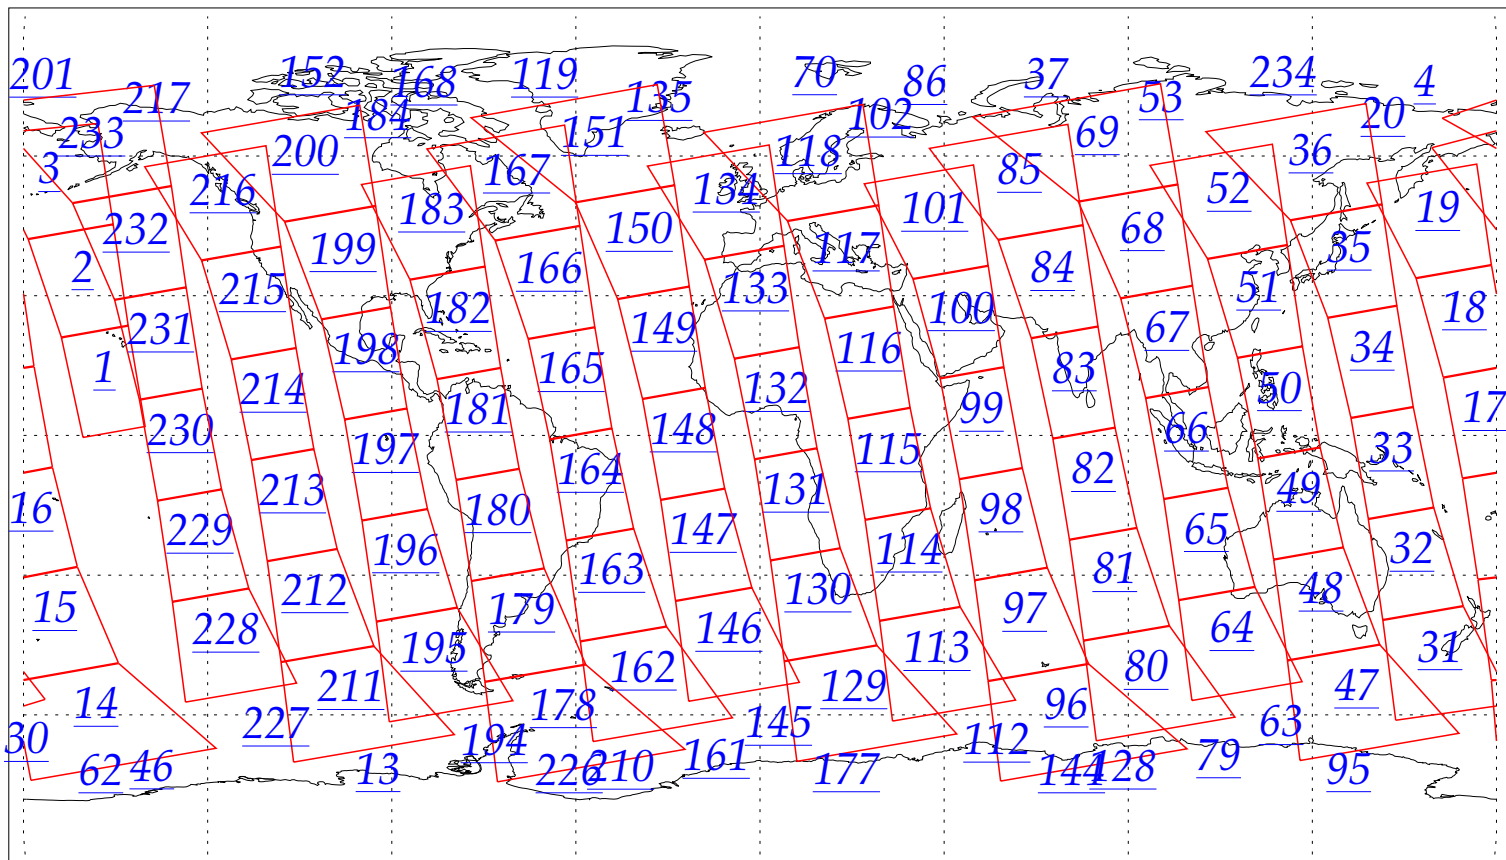

L1B Availability
AMSU Granules: 240
HSB Granules: 240
AIRS Granules: 0

27 May 2002
DoY 147
Aqua Day 23
Granules: 1 to 120

Granules: 121 to 240

Legend: AMSU Available, HSB Available, AIRS Available

L1B Availability
AMSU Granules: 240
HSB Granules: 240
AIRS Granules: 0

27 May 2002
DoY 147
Aqua Day 23

Ascending Granules

Descending Granules

Legend: AMSU Available, HSB Available, AIRS Available

L1B Availability
 AMSU Granules: 240
 HSB Granules: 240
 AIRS Granules: 0

27 May 2002
 DoY 147
 Aqua Day 23

Northern Hemisphere Granules

Southern Hemisphere Granules

Legend: AMSU Available, HSB Available, **AIRS Available**