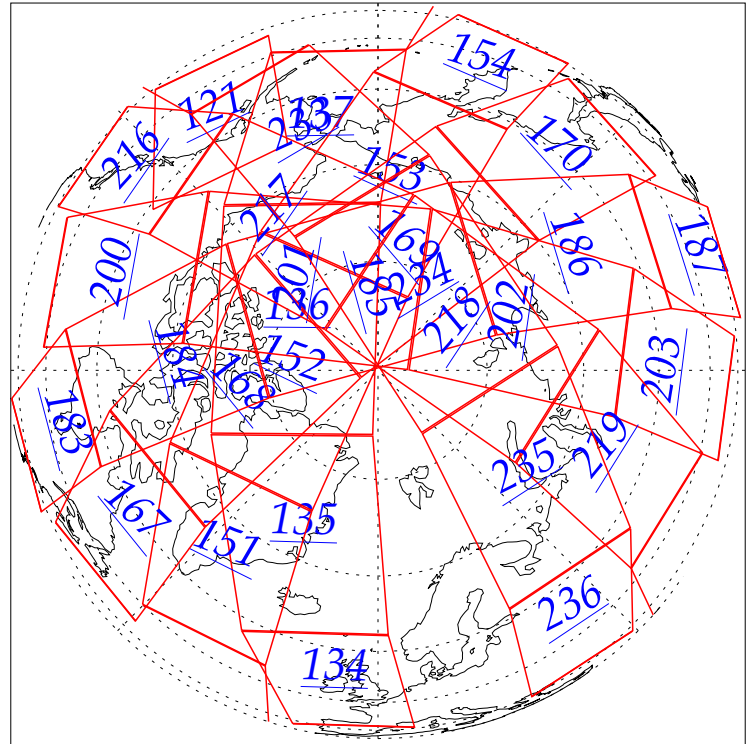

27 May 2002
DoY 147
Aqua Day 23

Ascending Granules

Descending Granules

Legend: AMSU Available, HSB Available, AIRS Available

L1B Availability
 AMSU Granules: 240
 HSB Granules: 240
 AIRS Granules: 0

27 May 2002
 DoY 147
 Aqua Day 23

Northern Hemisphere Granules

Southern Hemisphere Granules

Legend: AMSU Available, HSB Available, **AIRS Available**