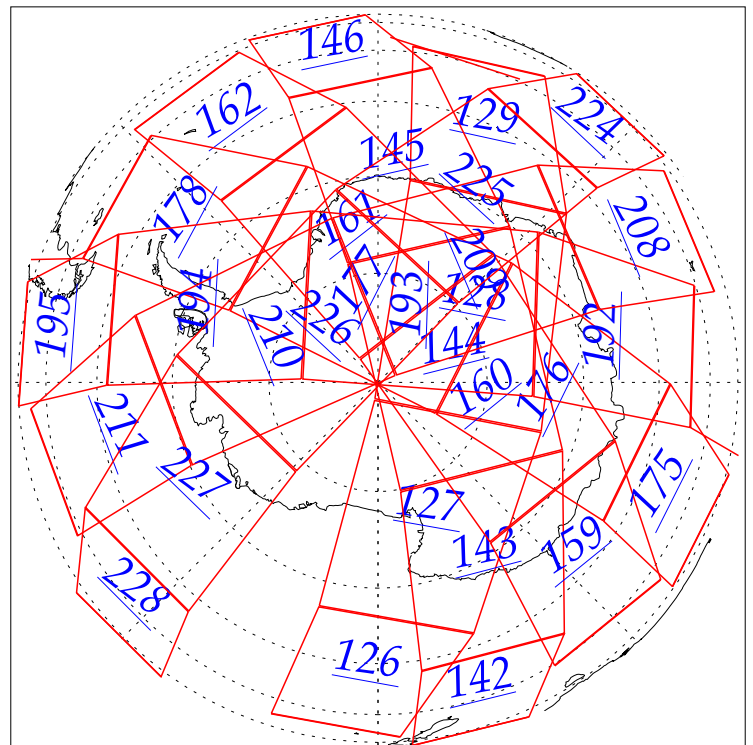

L1B Availability
AMSU Granules: 240
HSB Granules: 240
AIRS Granules: 0

27 May 2002
DoY 147
Aqua Day 23
Granules: 1 to 120

Granules: 121 to 240

Legend: AMSU Available, HSB Available, AIRS Available

L1B Availability
AMSU Granules: 240
HSB Granules: 240
AIRS Granules: 0

27 May 2002
DoY 147
Aqua Day 23

Ascending Granules

Descending Granules

Legend: AMSU Available, HSB Available, AIRS Available

L1B Availability
 AMSU Granules: 240
 HSB Granules: 240
 AIRS Granules: 0

27 May 2002
 DoY 147
 Aqua Day 23

Northern Hemisphere Granules

Southern Hemisphere Granules

Legend: AMSU Available, HSB Available, **AIRS Available**