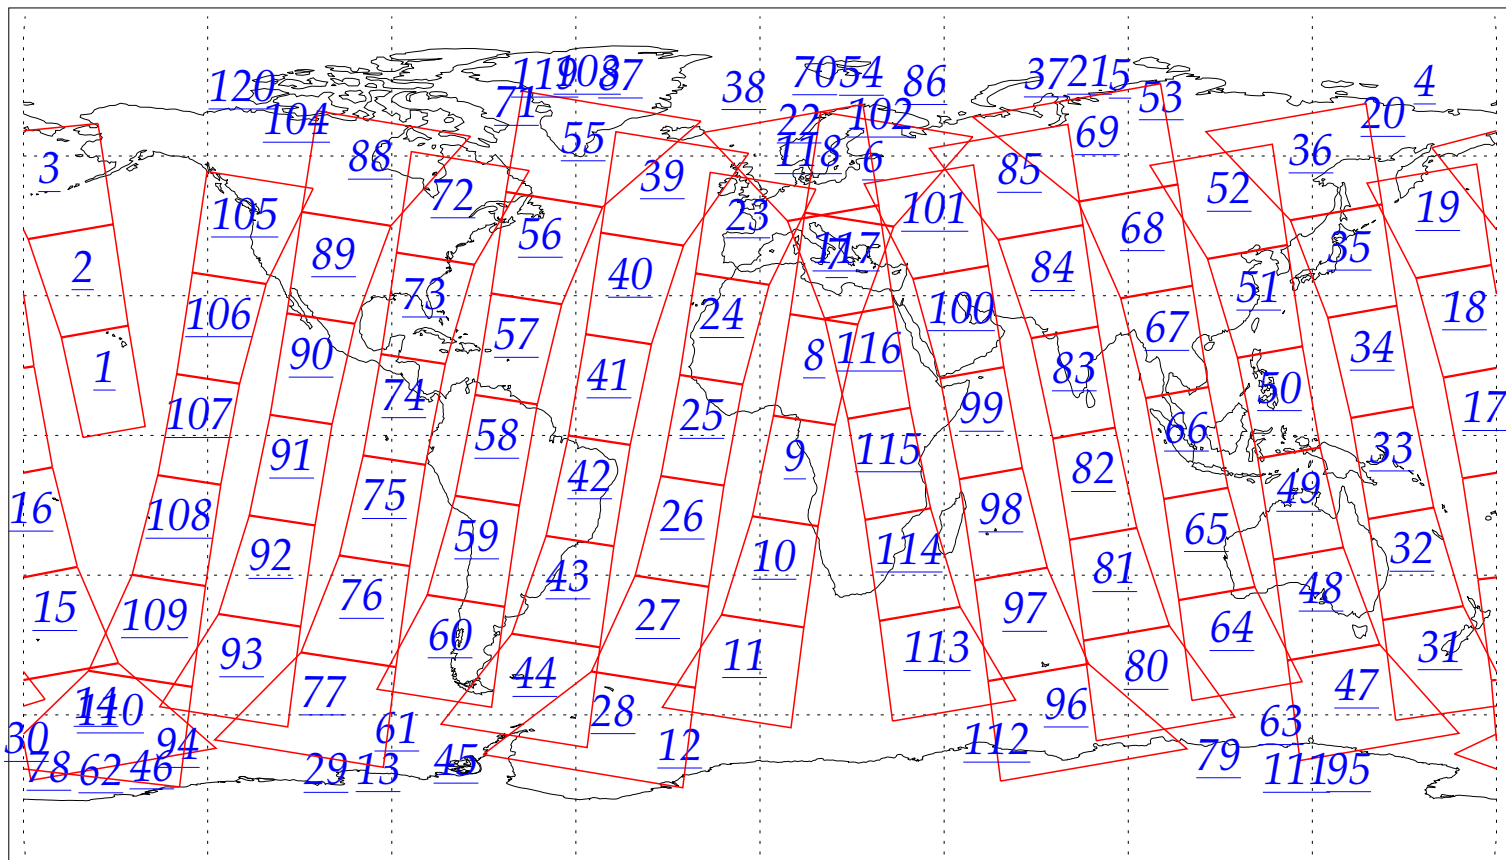

L1B Availability
AMSU Granules: 240
HSB Granules: 240
AIRS Granules: 0

27 May 2002
DoY 147
Aqua Day 23
Granules: 1 to 120

Granules: 121 to 240

Legend: AMSU Available, HSB Available, AIRS Available

L1B Availability
AMSU Granules: 240
HSB Granules: 240
AIRS Granules: 0

27 May 2002
DoY 147
Aqua Day 23

Ascending Granules

Descending Granules

Legend: AMSU Available, HSB Available, AIRS Available

L1B Availability
 AMSU Granules: 240
 HSB Granules: 240
 AIRS Granules: 0

27 May 2002
 DoY 147
 Aqua Day 23

Northern Hemisphere Granules

Southern Hemisphere Granules

Legend: AMSU Available, HSB Available, **AIRS Available**