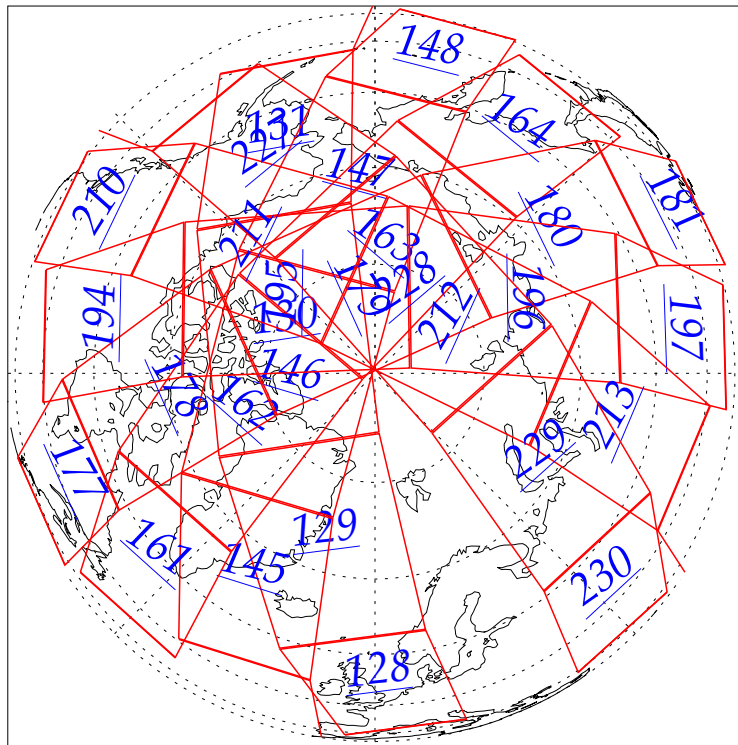

L1B Availability
AMSU Granules: 240
HSB Granules: 240
AIRS Granules: 0

26 May 2002
DoY 146
Aqua Day 22
Granules: 1 to 120

Granules: 121 to 240

Legend: AMSU Available, HSB Available, AIRS Available

L1B Availability
AMSU Granules: 240
HSB Granules: 240
AIRS Granules: 0

26 May 2002
DoY 146
Aqua Day 22

Ascending Granules

Descending Granules

Legend: AMSU Available, HSB Available, AIRS Available

L1B Availability
 AMSU Granules: 240
 HSB Granules: 240
 AIRS Granules: 0

26 May 2002
 DoY 146
 Aqua Day 22

Northern Hemisphere Granules

Southern Hemisphere Granules

Legend: AMSU Available, HSB Available, **AIRS Available**