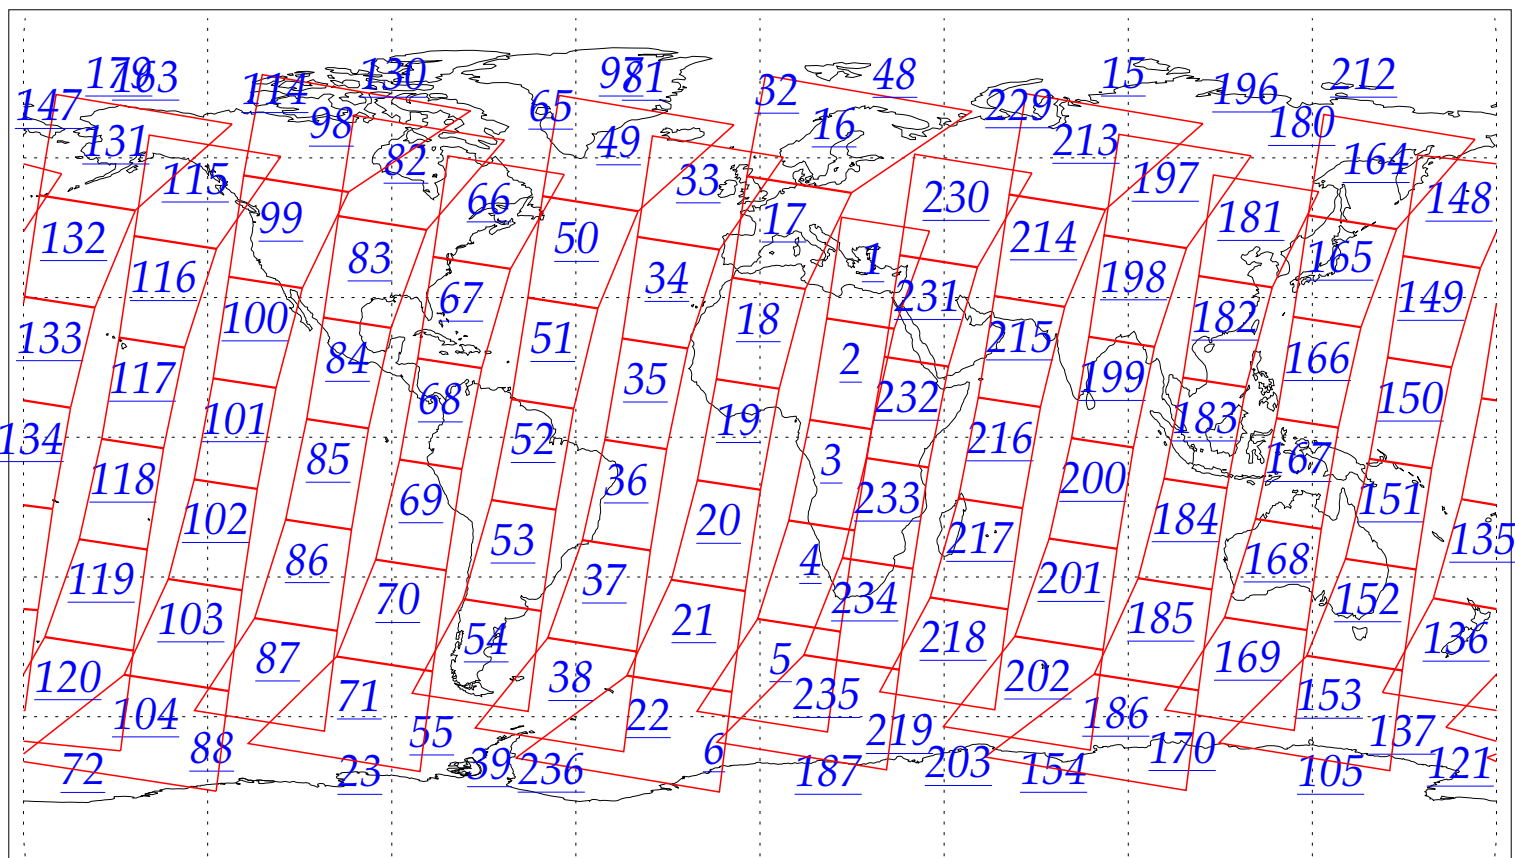

L1B Availability
AMSU Granules: 240
HSB Granules: 240
AIRS Granules: 0

26 May 2002
DoY 146
Aqua Day 22
Granules: 1 to 120

Granules: 121 to 240

Legend: AMSU Available, HSB Available, AIRS Available

L1B Availability
AMSU Granules: 240
HSB Granules: 240
AIRS Granules: 0

26 May 2002
DoY 146
Aqua Day 22

Ascending Granules

Descending Granules

Legend: AMSU Available, HSB Available, AIRS Available

L1B Availability
 AMSU Granules: 240
 HSB Granules: 240
 AIRS Granules: 0

26 May 2002
 DoY 146
 Aqua Day 22

Northern Hemisphere Granules

Southern Hemisphere Granules

Legend: AMSU Available, HSB Available, **AIRS Available**