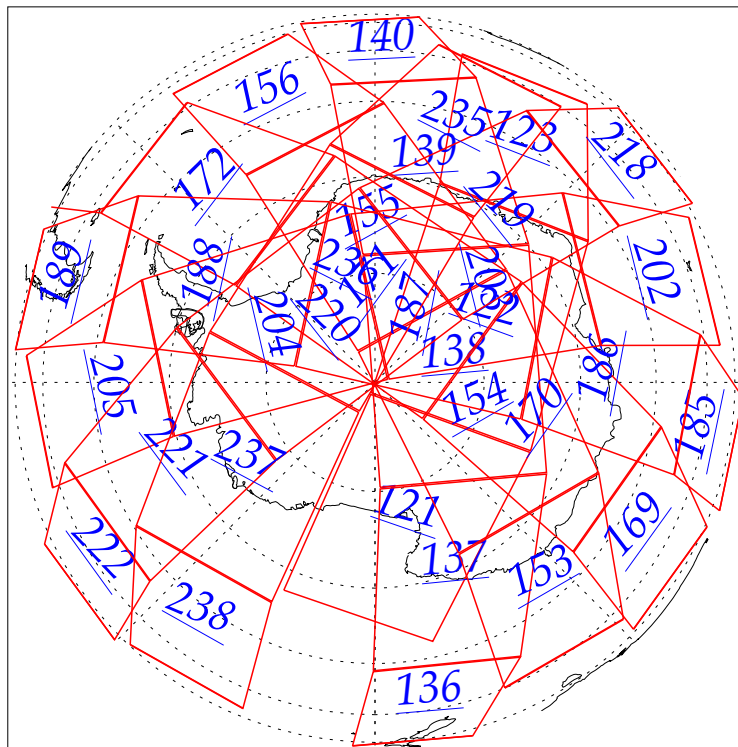

L1B Availability
AMSU Granules: 240
HSB Granules: 240
AIRS Granules: 0

26 May 2002
DoY 146
Aqua Day 22
Granules: 1 to 120

Granules: 121 to 240

Legend: AMSU Available, HSB Available, AIRS Available

L1B Availability
AMSU Granules: 240
HSB Granules: 240
AIRS Granules: 0

26 May 2002
DoY 146
Aqua Day 22

Ascending Granules

Descending Granules

Legend: AMSU Available, HSB Available, AIRS Available

L1B Availability
 AMSU Granules: 240
 HSB Granules: 240
 AIRS Granules: 0

26 May 2002
 DoY 146
 Aqua Day 22

Northern Hemisphere Granules

Southern Hemisphere Granules

Legend: AMSU Available, HSB Available, **AIRS Available**