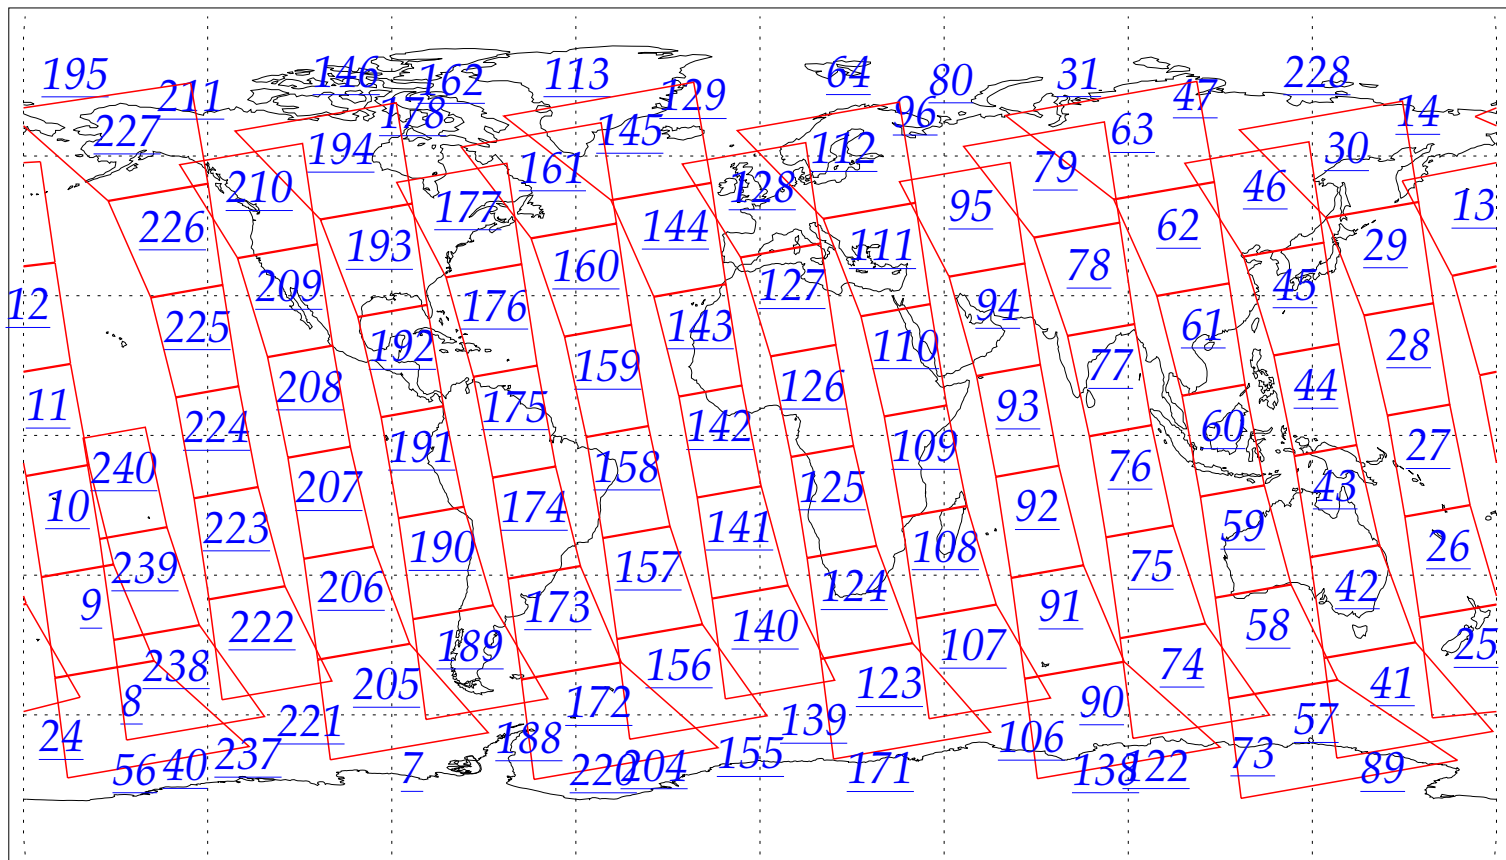

L1B Availability
AMSU Granules: 240
HSB Granules: 240
AIRS Granules: 0

26 May 2002
DoY 146
Aqua Day 22
Granules: 1 to 120

Granules: 121 to 240

Legend: AMSU Available, HSB Available, AIRS Available

L1B Availability
AMSU Granules: 240
HSB Granules: 240
AIRS Granules: 0

26 May 2002
DoY 146
Aqua Day 22

Ascending Granules

Descending Granules

Legend: AMSU Available, HSB Available, AIRS Available

L1B Availability
 AMSU Granules: 240
 HSB Granules: 240
 AIRS Granules: 0

26 May 2002
 DoY 146
 Aqua Day 22

Northern Hemisphere Granules

Southern Hemisphere Granules

Legend: AMSU Available, HSB Available, **AIRS Available**