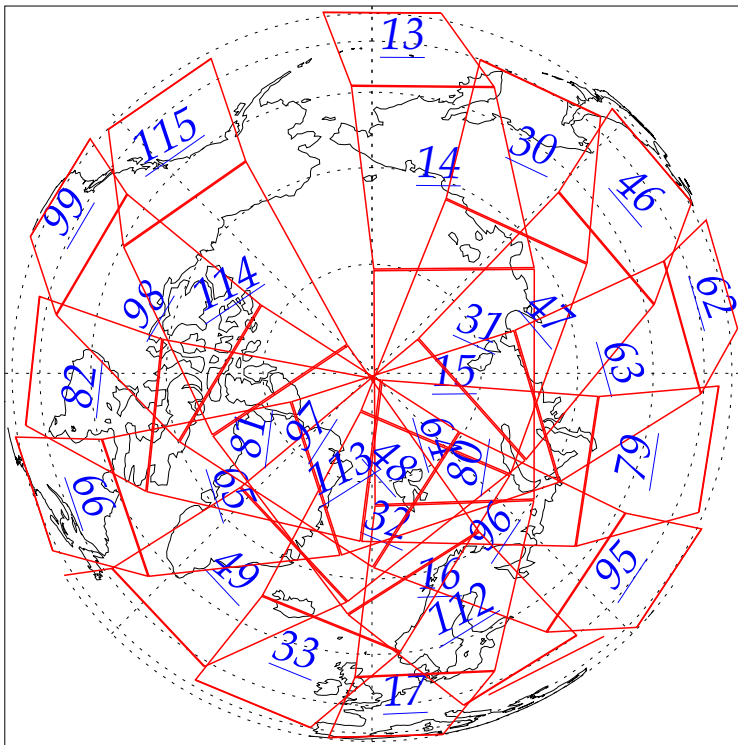

L1B Availability
AMSU Granules: 240
HSB Granules: 240
AIRS Granules: 0

26 May 2002
DoY 146
Aqua Day 22
Granules: 1 to 120

Granules: 121 to 240

Legend: AMSU Available, HSB Available, AIRS Available

L1B Availability
AMSU Granules: 240
HSB Granules: 240
AIRS Granules: 0

26 May 2002
DoY 146
Aqua Day 22

Ascending Granules

Descending Granules

Legend: AMSU Available, HSB Available, AIRS Available

L1B Availability
 AMSU Granules: 240
 HSB Granules: 240
 AIRS Granules: 0

26 May 2002
 DoY 146
 Aqua Day 22

Northern Hemisphere Granules

Southern Hemisphere Granules

Legend: AMSU Available, HSB Available, **AIRS Available**