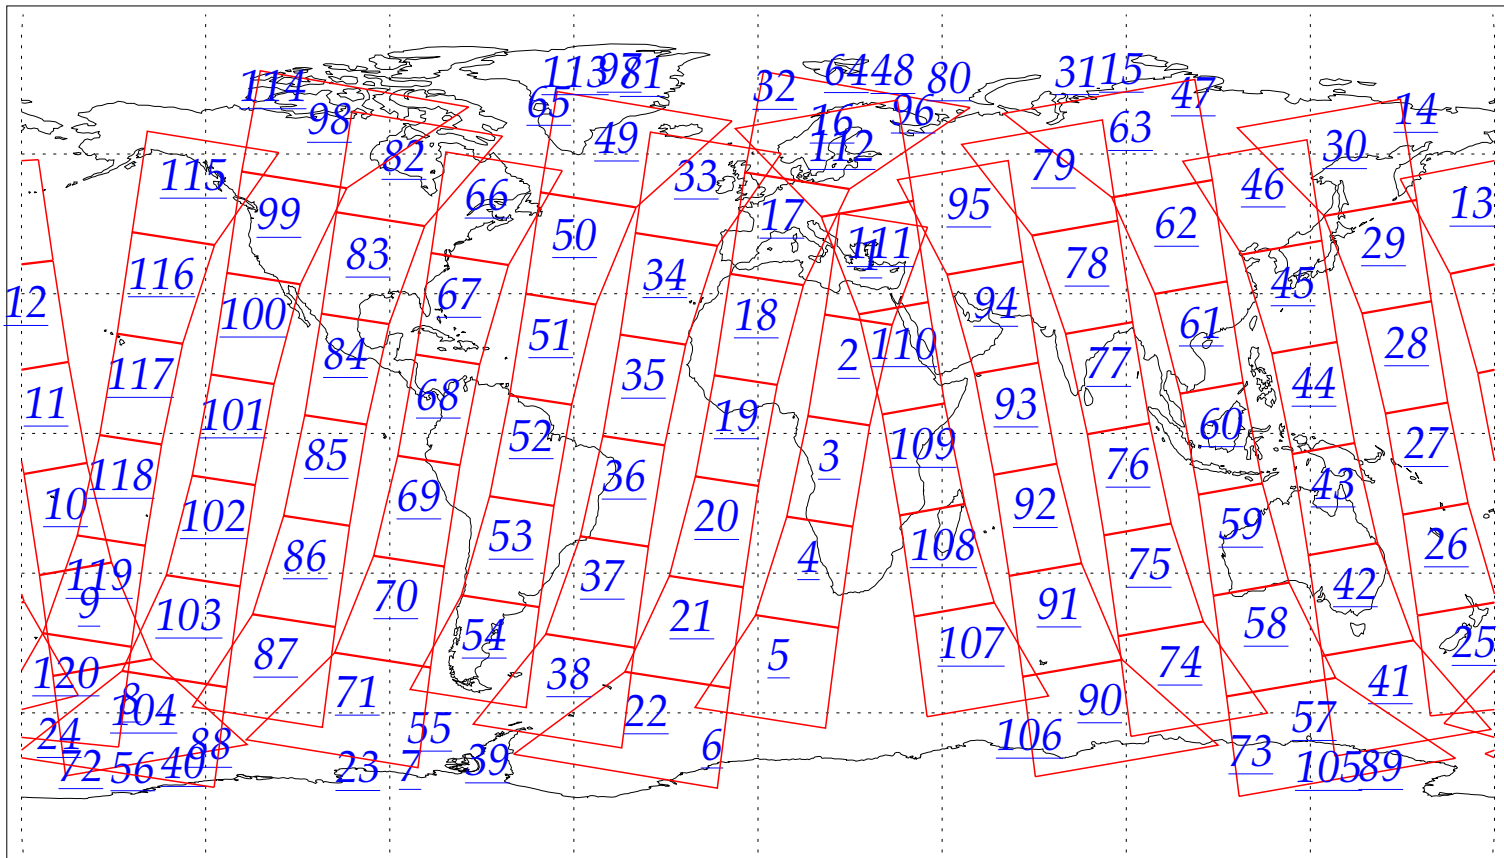

L1B Availability
AMSU Granules: 240
HSB Granules: 240
AIRS Granules: 0

26 May 2002
DoY 146
Aqua Day 22
Granules: 1 to 120

Granules: 121 to 240

Legend: AMSU Available, HSB Available, AIRS Available

L1B Availability
AMSU Granules: 240
HSB Granules: 240
AIRS Granules: 0

26 May 2002
DoY 146
Aqua Day 22

Ascending Granules

Descending Granules

Legend: AMSU Available, HSB Available, AIRS Available

L1B Availability
 AMSU Granules: 240
 HSB Granules: 240
 AIRS Granules: 0

26 May 2002
 DoY 146
 Aqua Day 22

Northern Hemisphere Granules

Southern Hemisphere Granules

Legend: AMSU Available, HSB Available, **AIRS Available**