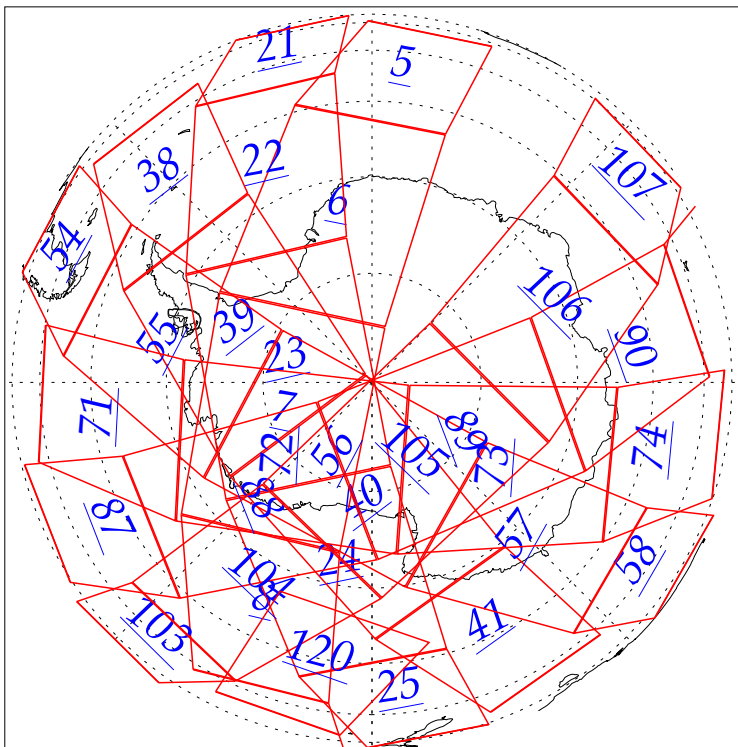

L1B Availability
AMSU Granules: 240
HSB Granules: 240
AIRS Granules: 0

26 May 2002
DoY 146
Aqua Day 22
Granules: 1 to 120

Granules: 121 to 240

Legend: AMSU Available, HSB Available, AIRS Available

L1B Availability
AMSU Granules: 240
HSB Granules: 240
AIRS Granules: 0

26 May 2002
DoY 146
Aqua Day 22

Ascending Granules

Descending Granules

Legend: AMSU Available, HSB Available, AIRS Available

L1B Availability
 AMSU Granules: 240
 HSB Granules: 240
 AIRS Granules: 0

26 May 2002
 DoY 146
 Aqua Day 22

Northern Hemisphere Granules

Southern Hemisphere Granules

Legend: AMSU Available, HSB Available, **AIRS Available**