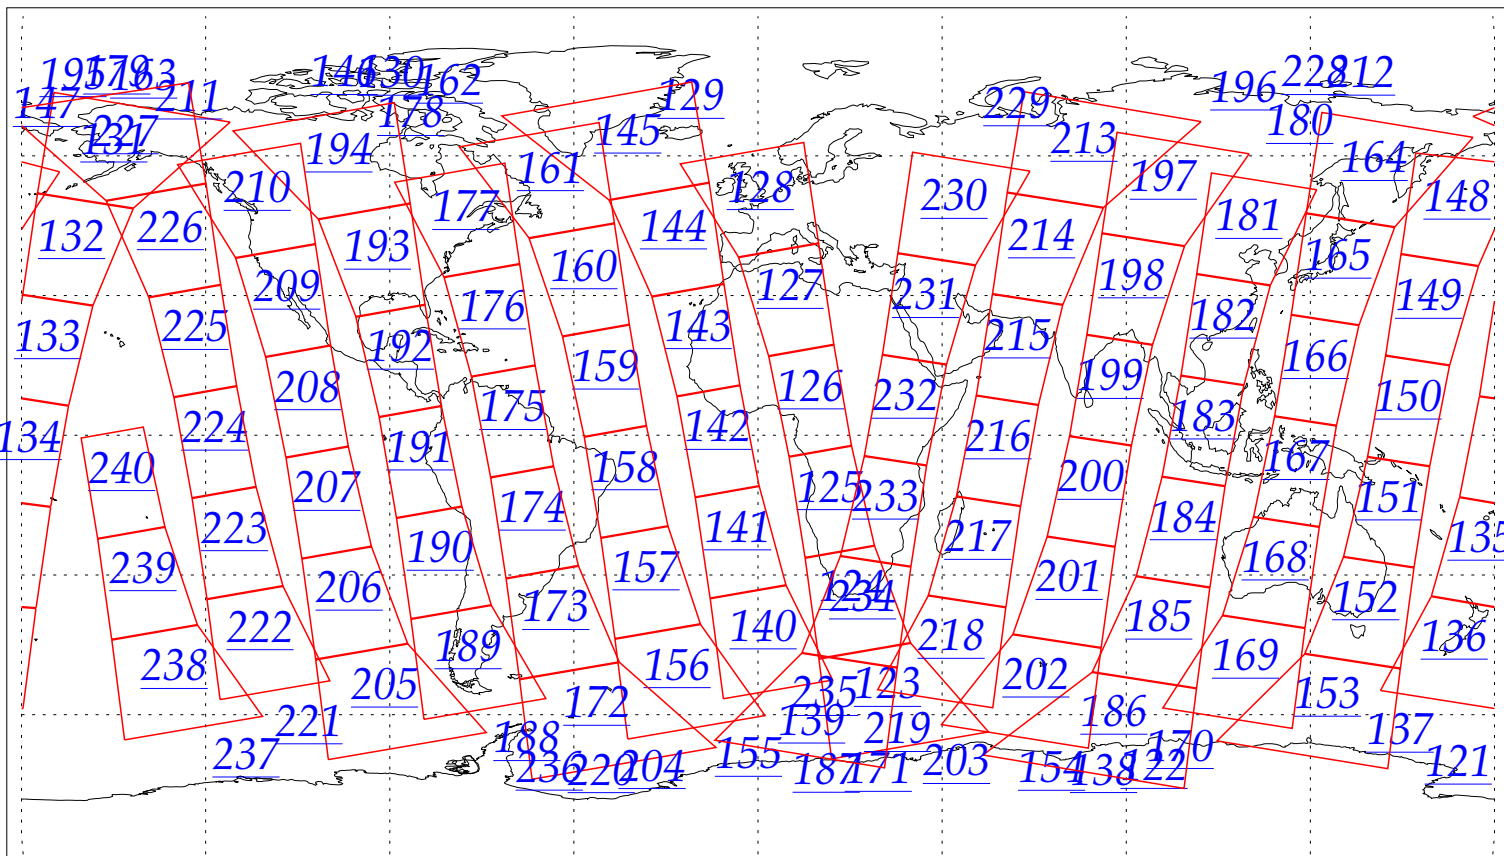

L1B Availability
AMSU Granules: 240
HSB Granules: 240
AIRS Granules: 0

26 May 2002
DoY 146
Aqua Day 22
Granules: 1 to 120

Granules: 121 to 240

Legend: AMSU Available, HSB Available, AIRS Available

L1B Availability
AMSU Granules: 240
HSB Granules: 240
AIRS Granules: 0

26 May 2002
DoY 146
Aqua Day 22

Ascending Granules

Descending Granules

Legend: AMSU Available, HSB Available, AIRS Available

L1B Availability
 AMSU Granules: 240
 HSB Granules: 240
 AIRS Granules: 0

26 May 2002
 DoY 146
 Aqua Day 22

Northern Hemisphere Granules

Southern Hemisphere Granules

Legend: AMSU Available, HSB Available, **AIRS Available**