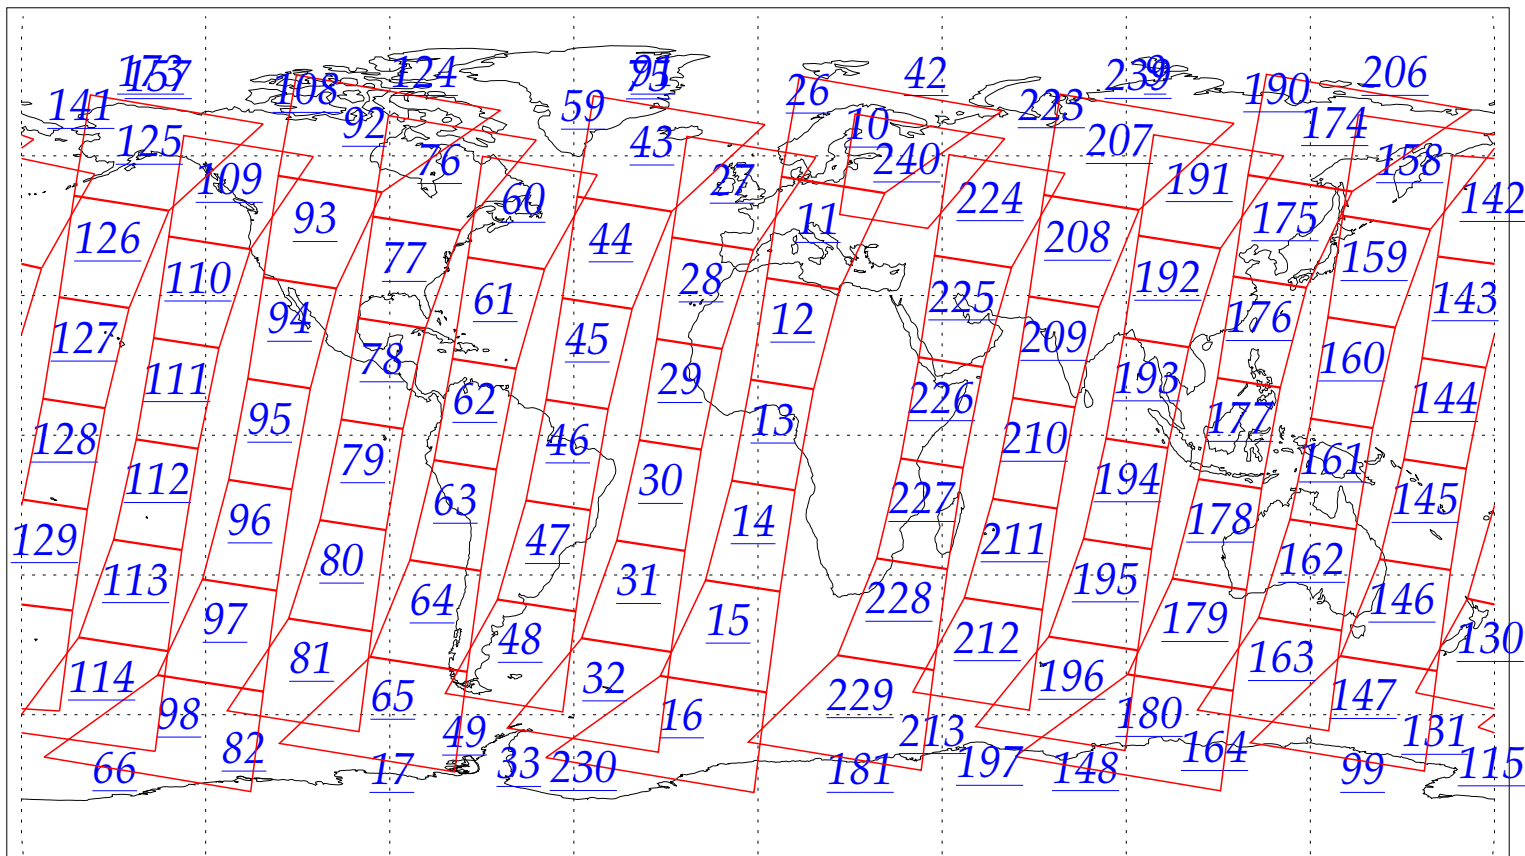

L1B Availability
AMSU Granules: 240
HSB Granules: 240
AIRS Granules: 0

25 May 2002
DoY 145
Aqua Day 21
Granules: 1 to 120

Granules: 121 to 240

Legend: AMSU Available, HSB Available, AIRS Available

L1B Availability
AMSU Granules: 240
HSB Granules: 240
AIRS Granules: 0

25 May 2002
DoY 145
Aqua Day 21

Ascending Granules

Descending Granules

Legend: AMSU Available, HSB Available, AIRS Available

L1B Availability
 AMSU Granules: 240
 HSB Granules: 240
 AIRS Granules: 0

25 May 2002
 DoY 145
 Aqua Day 21

Northern Hemisphere Granules

Southern Hemisphere Granules

Legend: AMSU Available, HSB Available, AIRS Available