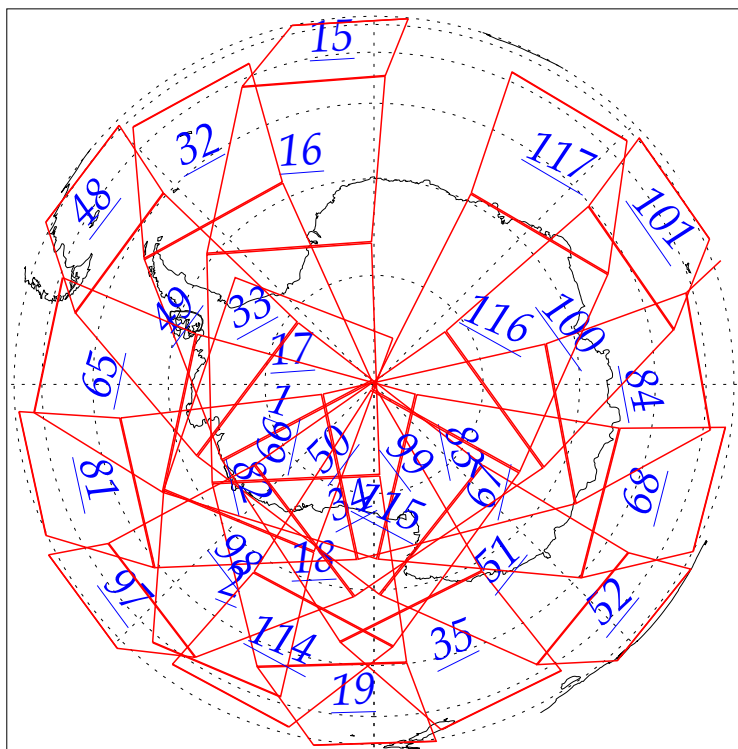

L1B Availability
AMSU Granules: 240
HSB Granules: 240
AIRS Granules: 0

25 May 2002
DoY 145
Aqua Day 21
Granules: 1 to 120

Granules: 121 to 240

Legend: AMSU Available, HSB Available, AIRS Available

L1B Availability
AMSU Granules: 240
HSB Granules: 240
AIRS Granules: 0

25 May 2002
DoY 145
Aqua Day 21

Ascending Granules

Descending Granules

Legend: AMSU Available, HSB Available, AIRS Available

L1B Availability
 AMSU Granules: 240
 HSB Granules: 240
 AIRS Granules: 0

25 May 2002
 DoY 145
 Aqua Day 21

Northern Hemisphere Granules

Southern Hemisphere Granules

Legend: AMSU Available, HSB Available, AIRS Available