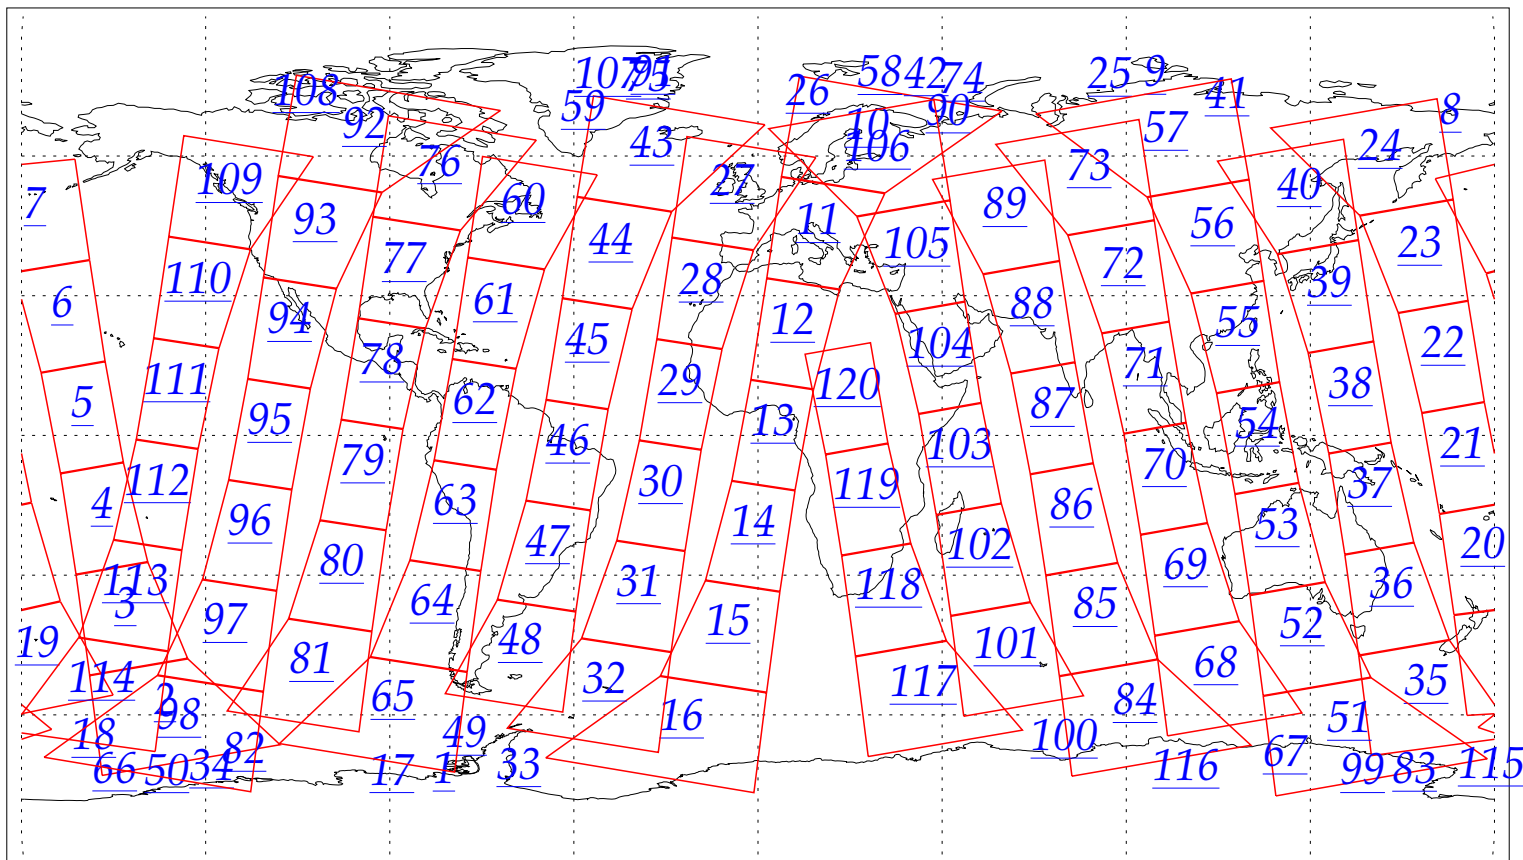

L1B Availability
AMSU Granules: 240
HSB Granules: 240
AIRS Granules: 0

25 May 2002
DoY 145
Aqua Day 21
Granules: 1 to 120

Granules: 121 to 240

Legend: AMSU Available, HSB Available, AIRS Available

L1B Availability
AMSU Granules: 240
HSB Granules: 240
AIRS Granules: 0

25 May 2002
DoY 145
Aqua Day 21

Ascending Granules

Descending Granules

Legend: AMSU Available, HSB Available, AIRS Available

L1B Availability
 AMSU Granules: 240
 HSB Granules: 240
 AIRS Granules: 0

25 May 2002
 DoY 145
 Aqua Day 21

Northern Hemisphere Granules

Southern Hemisphere Granules

Legend: AMSU Available, HSB Available, AIRS Available