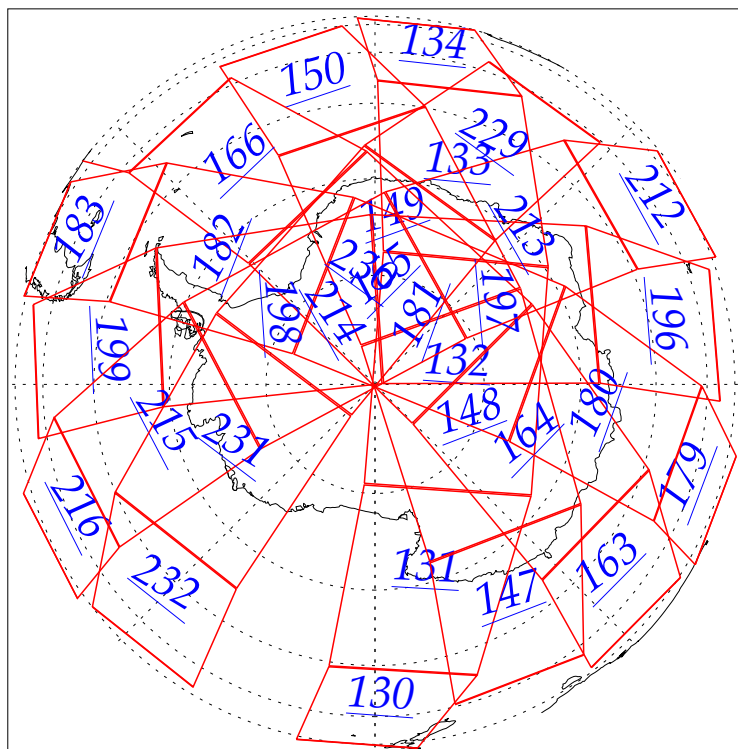

L1B Availability
AMSU Granules: 240
HSB Granules: 240
AIRS Granules: 0

25 May 2002
DoY 145
Aqua Day 21
Granules: 1 to 120

Granules: 121 to 240

Legend: AMSU Available, HSB Available, AIRS Available

L1B Availability
AMSU Granules: 240
HSB Granules: 240
AIRS Granules: 0

25 May 2002
DoY 145
Aqua Day 21

Ascending Granules

Descending Granules

Legend: AMSU Available, HSB Available, AIRS Available

L1B Availability
 AMSU Granules: 240
 HSB Granules: 240
 AIRS Granules: 0

25 May 2002
 DoY 145
 Aqua Day 21

Northern Hemisphere Granules

Southern Hemisphere Granules

Legend: AMSU Available, HSB Available, AIRS Available