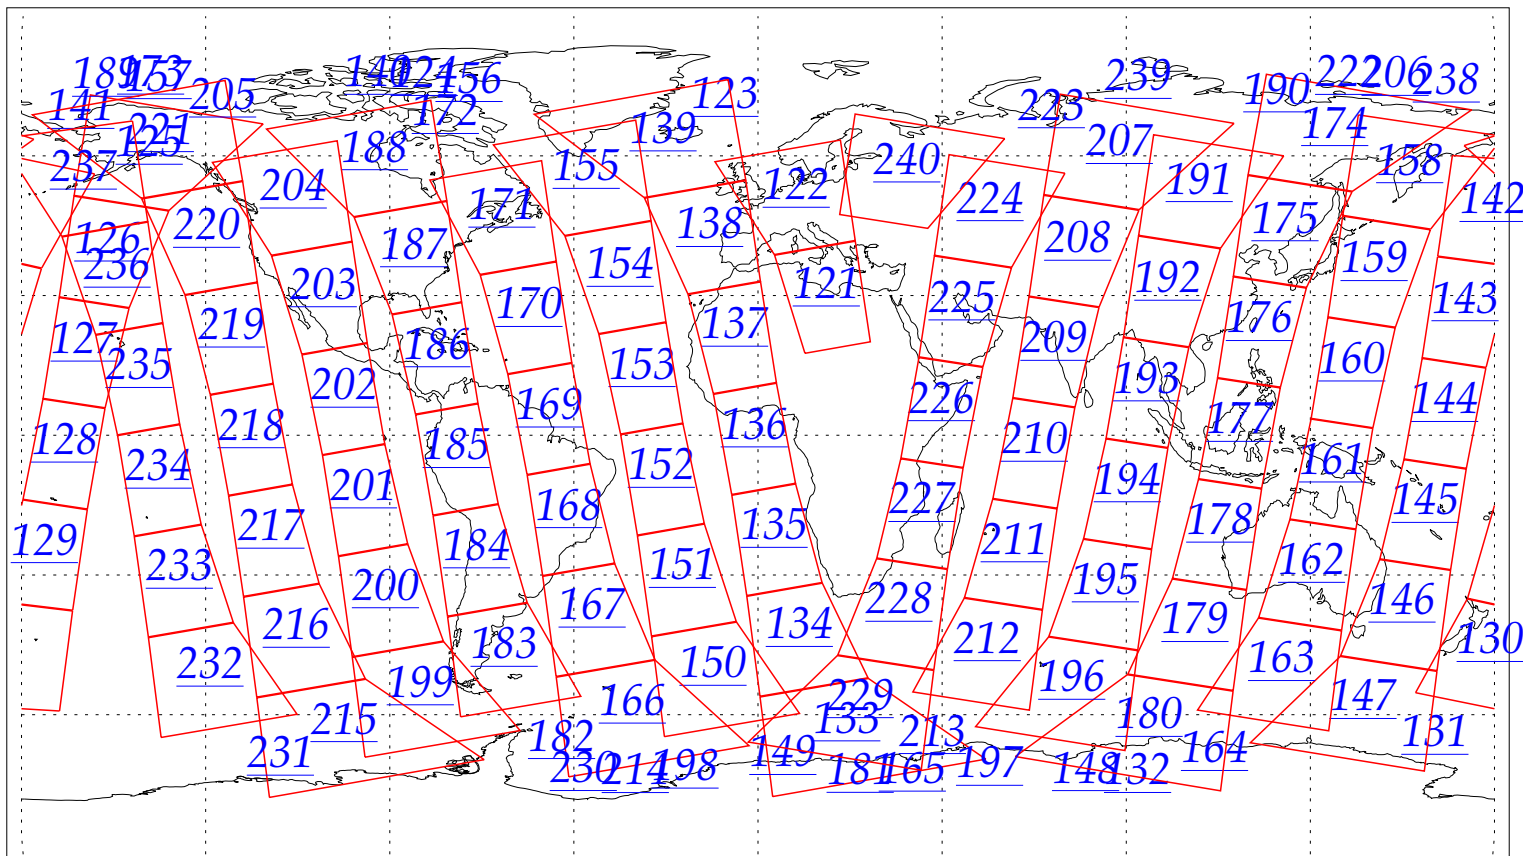

L1B Availability
AMSU Granules: 240
HSB Granules: 240
AIRS Granules: 0

25 May 2002
DoY 145
Aqua Day 21
Granules: 1 to 120

Granules: 121 to 240

Legend: AMSU Available, HSB Available, AIRS Available

L1B Availability
AMSU Granules: 240
HSB Granules: 240
AIRS Granules: 0

25 May 2002
DoY 145
Aqua Day 21

Ascending Granules

Descending Granules

Legend: AMSU Available, HSB Available, AIRS Available

L1B Availability
 AMSU Granules: 240
 HSB Granules: 240
 AIRS Granules: 0

25 May 2002
 DoY 145
 Aqua Day 21

Northern Hemisphere Granules

Southern Hemisphere Granules

Legend: AMSU Available, HSB Available, AIRS Available