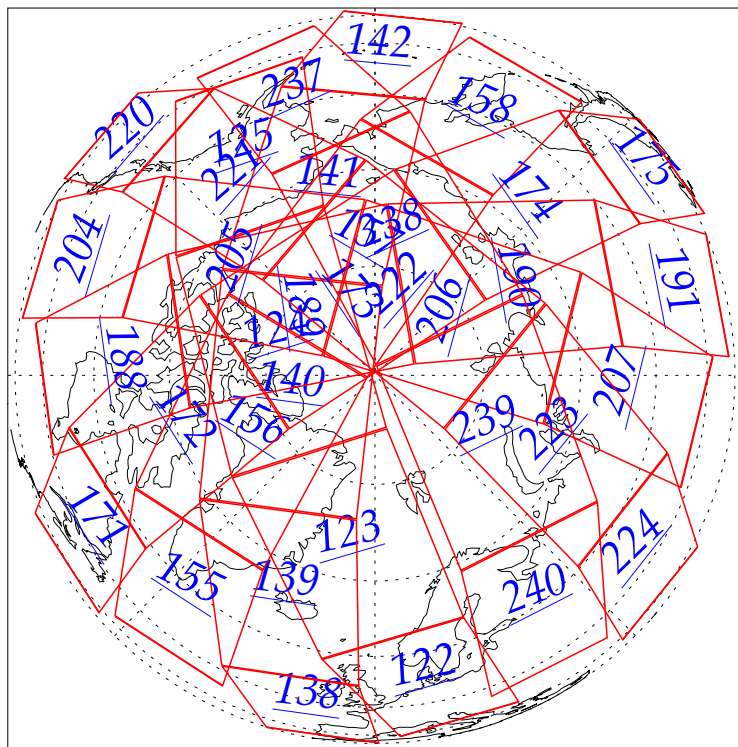

25 May 2002
DoY 145
Aqua Day 21

Ascending Granules

Descending Granules

Legend: AMSU Available, HSB Available, AIRS Available

L1B Availability
 AMSU Granules: 240
 HSB Granules: 240
 AIRS Granules: 0

25 May 2002
 DoY 145
 Aqua Day 21

Northern Hemisphere Granules

Southern Hemisphere Granules

Legend: AMSU Available, HSB Available, AIRS Available