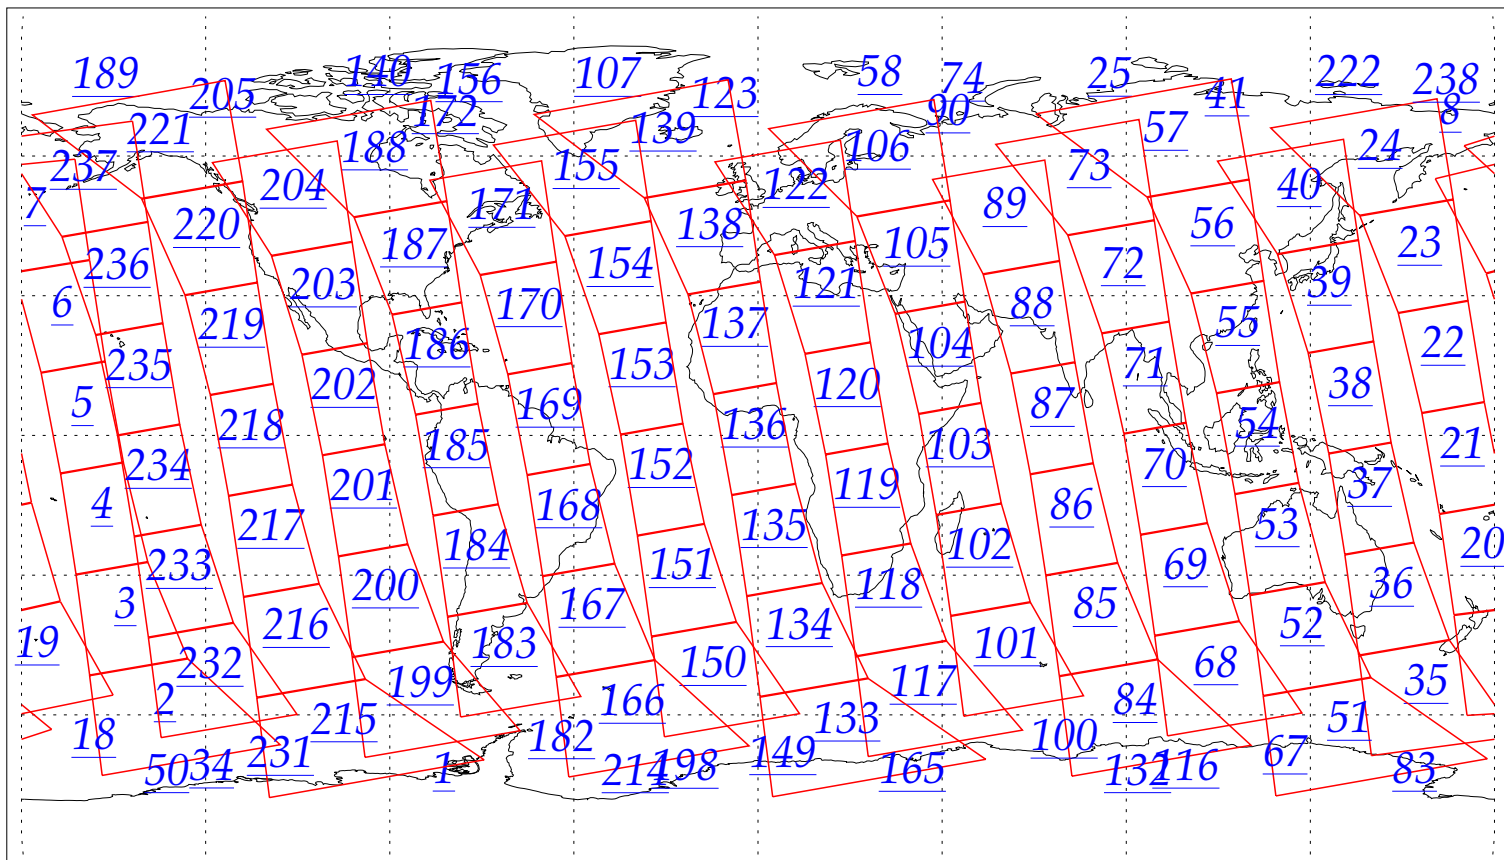

L1B Availability
AMSU Granules: 240
HSB Granules: 240
AIRS Granules: 0

25 May 2002
DoY 145
Aqua Day 21
Granules: 1 to 120

Granules: 121 to 240

Legend: AMSU Available, HSB Available, AIRS Available

L1B Availability
AMSU Granules: 240
HSB Granules: 240
AIRS Granules: 0

25 May 2002
DoY 145
Aqua Day 21

Ascending Granules

Descending Granules

Legend: AMSU Available, HSB Available, AIRS Available

L1B Availability
 AMSU Granules: 240
 HSB Granules: 240
 AIRS Granules: 0

25 May 2002
 DoY 145
 Aqua Day 21

Northern Hemisphere Granules

Southern Hemisphere Granules

Legend: AMSU Available, HSB Available, AIRS Available