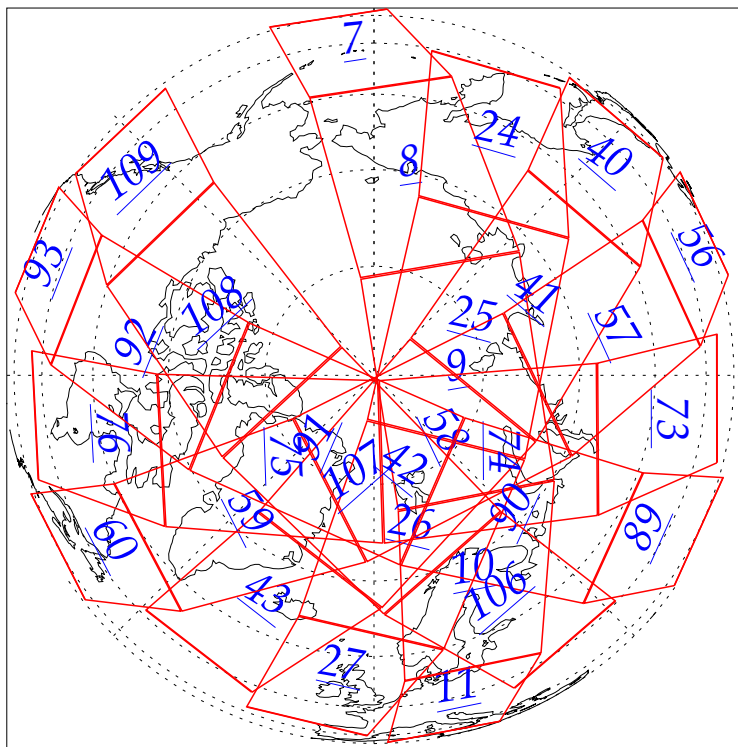

L1B Availability
AMSU Granules: 240
HSB Granules: 240
AIRS Granules: 0

25 May 2002
DoY 145
Aqua Day 21
Granules: 1 to 120

Granules: 121 to 240

Legend: AMSU Available, HSB Available, AIRS Available

L1B Availability
AMSU Granules: 240
HSB Granules: 240
AIRS Granules: 0

25 May 2002
DoY 145
Aqua Day 21

Ascending Granules

Descending Granules

Legend: AMSU Available, HSB Available, AIRS Available

L1B Availability
 AMSU Granules: 240
 HSB Granules: 240
 AIRS Granules: 0

25 May 2002
 DoY 145
 Aqua Day 21

Northern Hemisphere Granules

Southern Hemisphere Granules

Legend: AMSU Available, HSB Available, AIRS Available