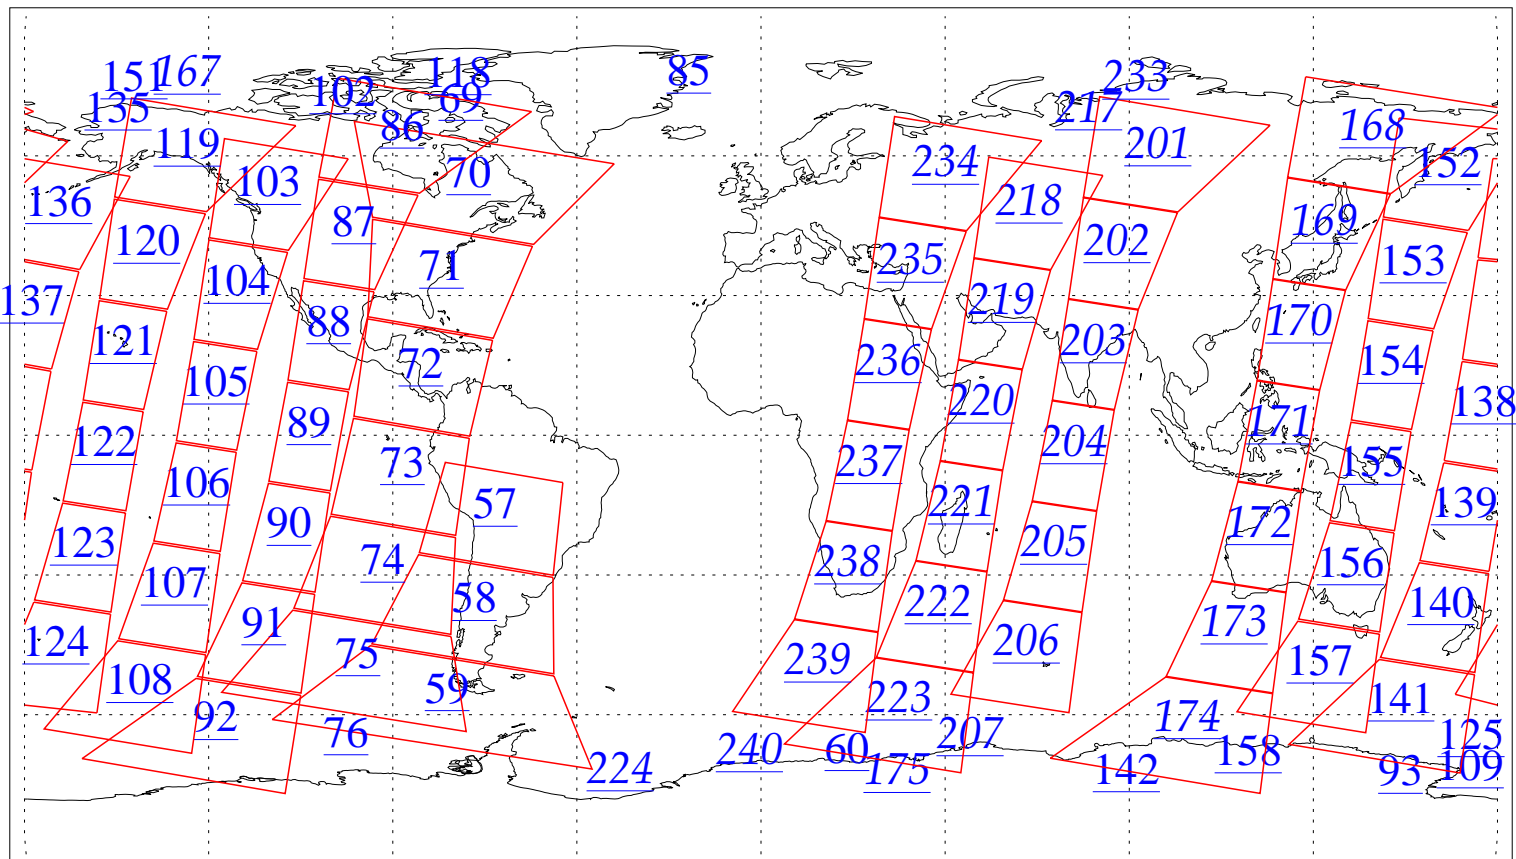

L1B Availability
AMSU Granules: 166
HSB Granules: 63
AIRS Granules: 0

24 May 2002
DoY 144
Aqua Day 20
Granules: 1 to 120

Granules: 121 to 240

Legend: AMSU Available, HSB Available, AIRS Available

L1B Availability
AMSU Granules: 166
HSB Granules: 63
AIRS Granules: 0

24 May 2002
DoY 144
Aqua Day 20

Ascending Granules

Descending Granules

Legend: AMSU Available, HSB Available, AIRS Available

L1B Availability
 AMSU Granules: 166
 HSB Granules: 63
 AIRS Granules: 0

24 May 2002
 DoY 144
 Aqua Day 20

Northern Hemisphere Granules

Southern Hemisphere Granules

Legend: AMSU Available, HSB Available, **AIRS Available**