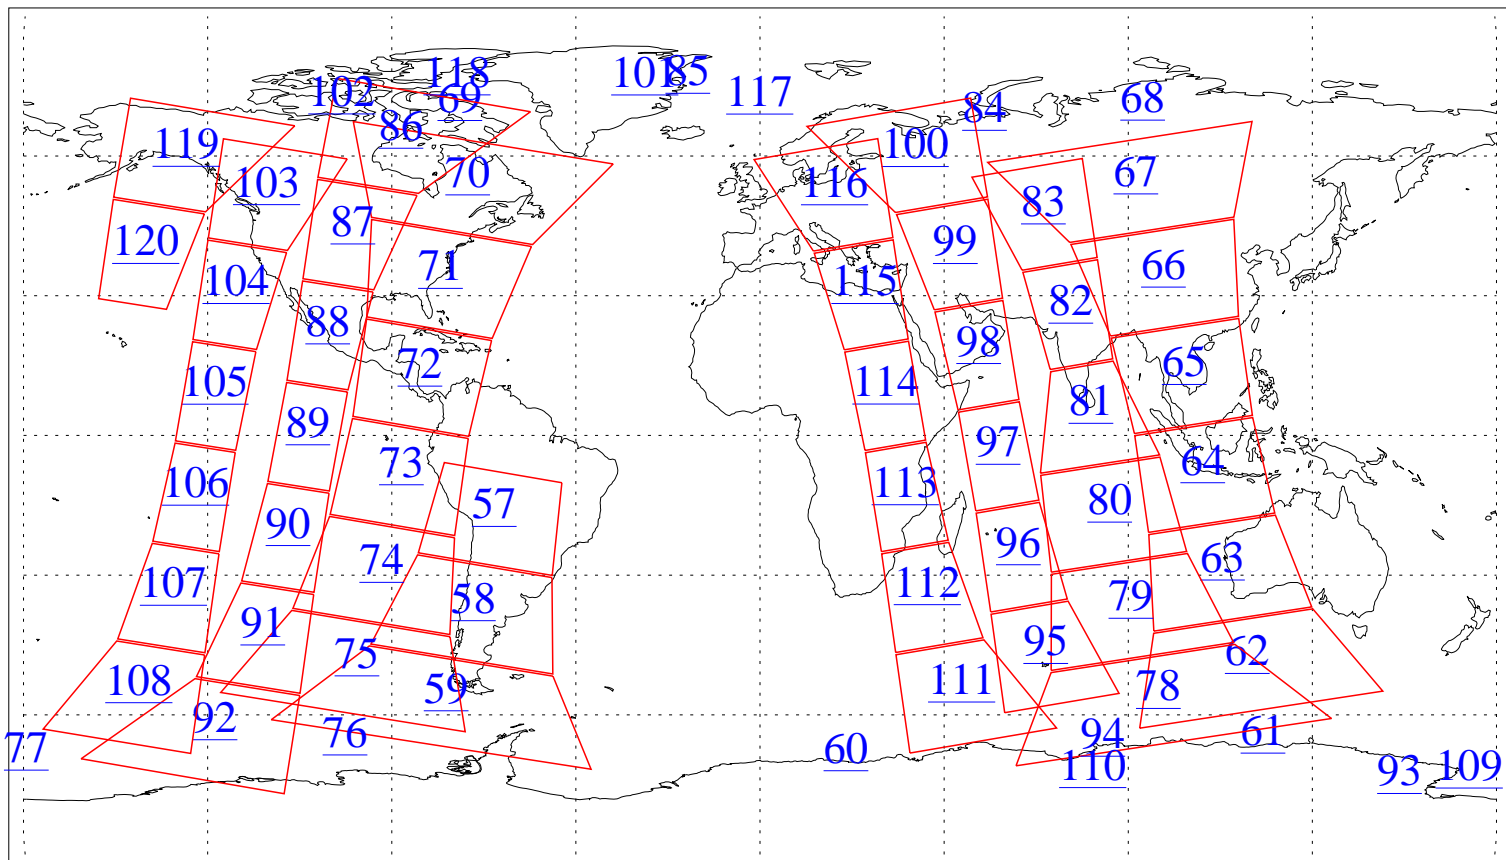

L1B Availability
AMSU Granules: 166
HSB Granules: 63
AIRS Granules: 0

24 May 2002
DoY 144
Aqua Day 20
Granules: 1 to 120

Granules: 121 to 240

Legend: AMSU Available, HSB Available, AIRS Available

L1B Availability
AMSU Granules: 166
HSB Granules: 63
AIRS Granules: 0

24 May 2002
DoY 144
Aqua Day 20

Ascending Granules

Descending Granules

Legend: AMSU Available, HSB Available, AIRS Available

L1B Availability
 AMSU Granules: 166
 HSB Granules: 63
 AIRS Granules: 0

24 May 2002
 DoY 144
 Aqua Day 20

Northern Hemisphere Granules

Southern Hemisphere Granules

Legend: AMSU Available, HSB Available, **AIRS Available**