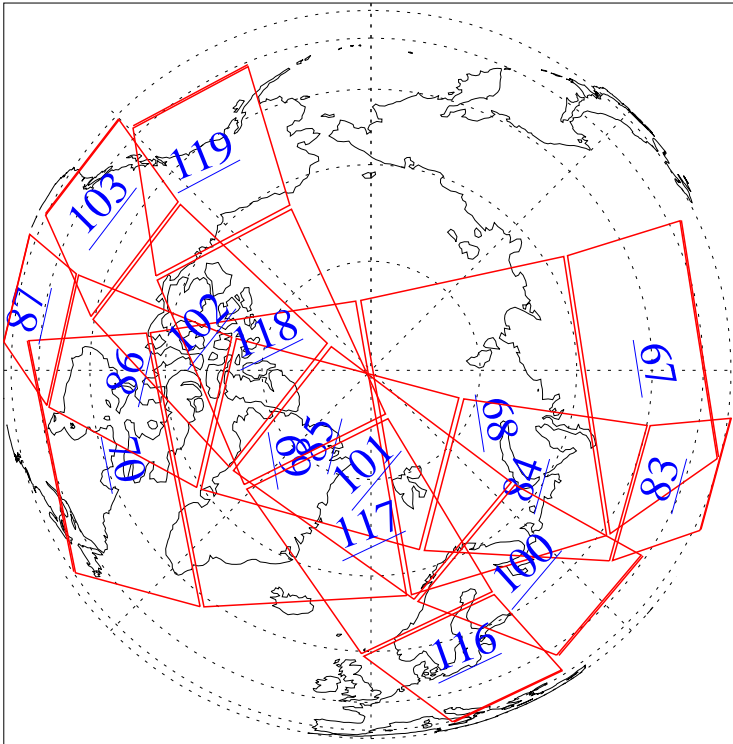

L1B Availability
AMSU Granules: 166
HSB Granules: 63
AIRS Granules: 0

24 May 2002
DoY 144
Aqua Day 20
Granules: 1 to 120

Granules: 121 to 240

Legend: AMSU Available, HSB Available, AIRS Available

L1B Availability
AMSU Granules: 166
HSB Granules: 63
AIRS Granules: 0

24 May 2002
DoY 144
Aqua Day 20

Ascending Granules

Descending Granules

Legend: AMSU Available, HSB Available, AIRS Available

L1B Availability
 AMSU Granules: 166
 HSB Granules: 63
 AIRS Granules: 0

24 May 2002
 DoY 144
 Aqua Day 20

Northern Hemisphere Granules

Southern Hemisphere Granules

Legend: AMSU Available, HSB Available, **AIRS Available**