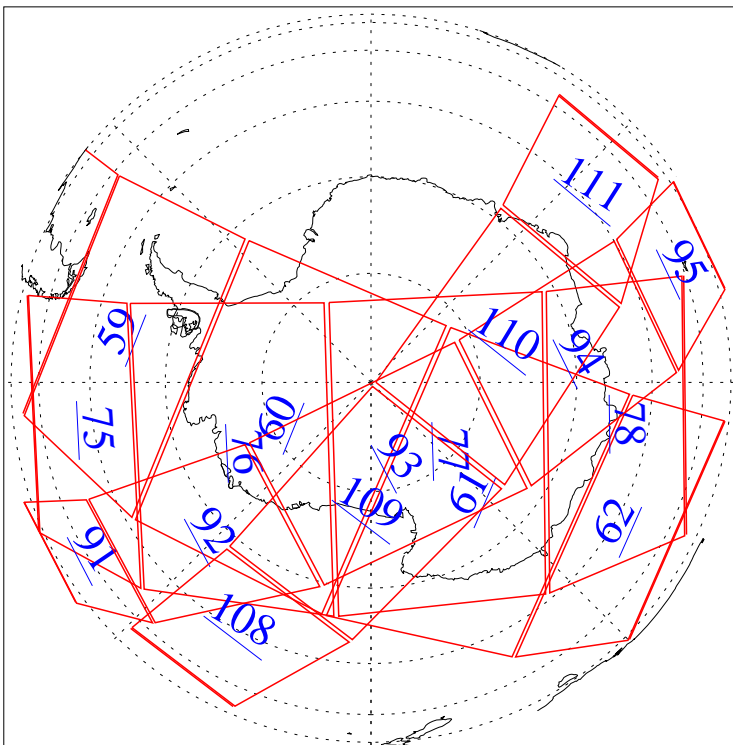

L1B Availability
AMSU Granules: 166
HSB Granules: 63
AIRS Granules: 0

24 May 2002
DoY 144
Aqua Day 20
Granules: 1 to 120

Granules: 121 to 240

Legend: AMSU Available, HSB Available, AIRS Available

L1B Availability
AMSU Granules: 166
HSB Granules: 63
AIRS Granules: 0

24 May 2002
DoY 144
Aqua Day 20

Ascending Granules

Descending Granules

Legend: AMSU Available, HSB Available, AIRS Available

L1B Availability
 AMSU Granules: 166
 HSB Granules: 63
 AIRS Granules: 0

24 May 2002
 DoY 144
 Aqua Day 20

Northern Hemisphere Granules

Southern Hemisphere Granules

Legend: AMSU Available, HSB Available, **AIRS Available**