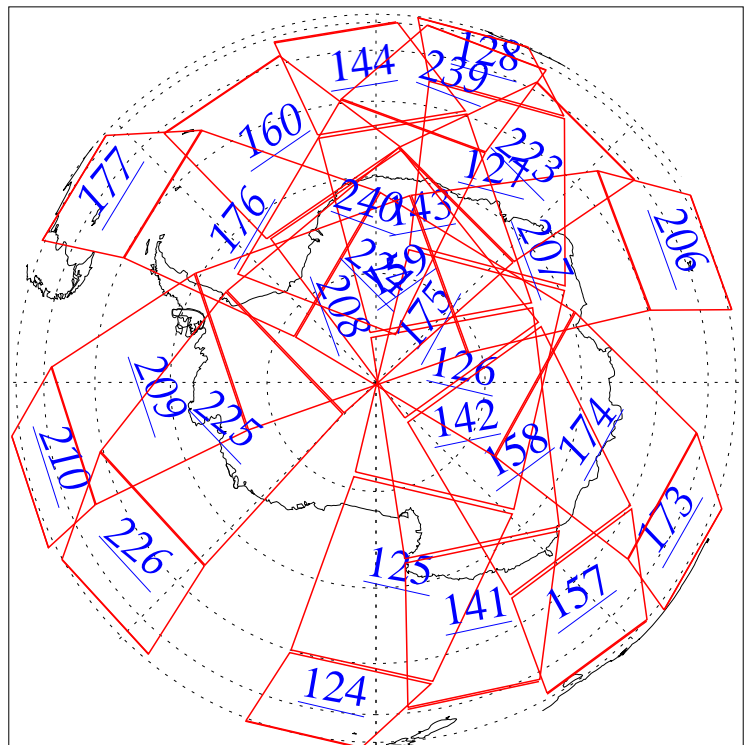

L1B Availability
AMSU Granules: 166
HSB Granules: 63
AIRS Granules: 0

24 May 2002
DoY 144
Aqua Day 20
Granules: 1 to 120

Granules: 121 to 240

Legend: AMSU Available, HSB Available, AIRS Available

L1B Availability
AMSU Granules: 166
HSB Granules: 63
AIRS Granules: 0

24 May 2002
DoY 144
Aqua Day 20

Ascending Granules

Descending Granules

Legend: AMSU Available, HSB Available, AIRS Available

L1B Availability
 AMSU Granules: 166
 HSB Granules: 63
 AIRS Granules: 0

24 May 2002
 DoY 144
 Aqua Day 20

Northern Hemisphere Granules

Southern Hemisphere Granules

Legend: AMSU Available, HSB Available, **AIRS Available**