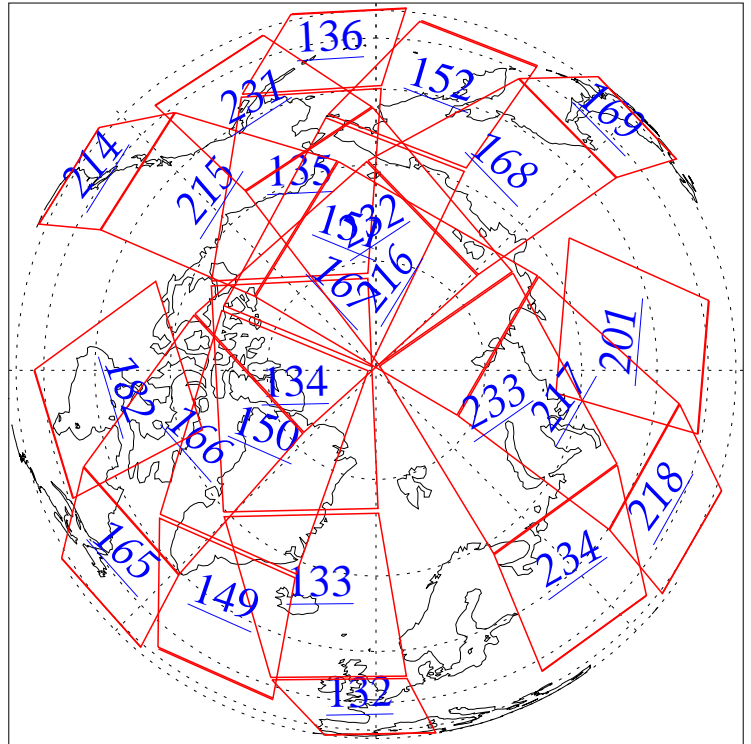

24 May 2002
DoY 144
Aqua Day 20

Ascending Granules

Descending Granules

Legend: AMSU Available, HSB Available, AIRS Available

L1B Availability
 AMSU Granules: 166
 HSB Granules: 63
 AIRS Granules: 0

24 May 2002
 DoY 144
 Aqua Day 20

Northern Hemisphere Granules

Southern Hemisphere Granules

Legend: AMSU Available, HSB Available, **AIRS Available**