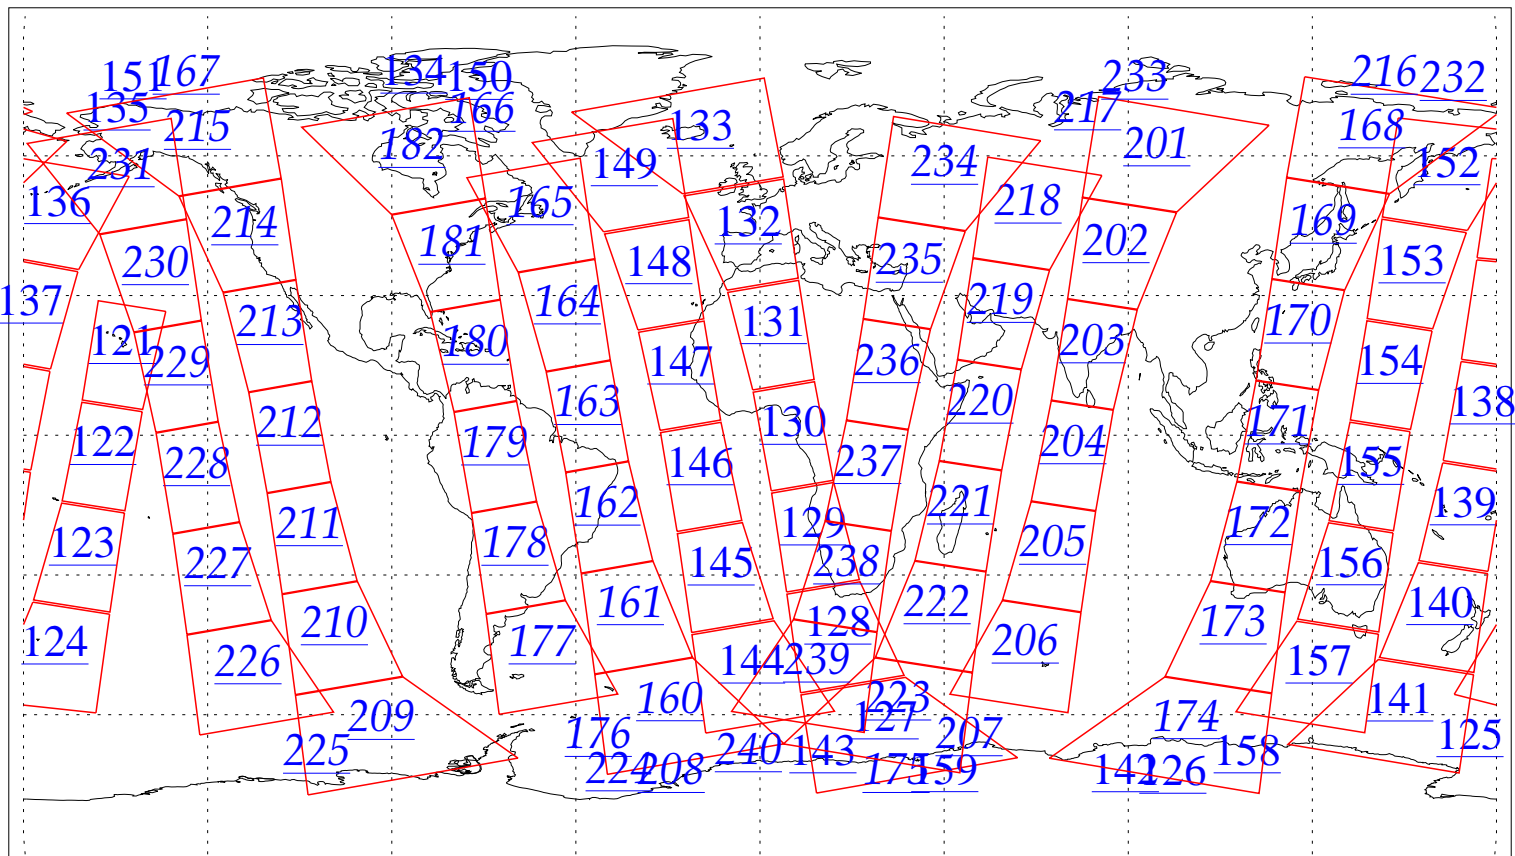

L1B Availability
AMSU Granules: 166
HSB Granules: 63
AIRS Granules: 0

24 May 2002
DoY 144
Aqua Day 20
Granules: 1 to 120

Granules: 121 to 240

Legend: AMSU Available, HSB Available, AIRS Available

L1B Availability
AMSU Granules: 166
HSB Granules: 63
AIRS Granules: 0

24 May 2002
DoY 144
Aqua Day 20

Ascending Granules

Descending Granules

Legend: AMSU Available, HSB Available, AIRS Available

L1B Availability
 AMSU Granules: 166
 HSB Granules: 63
 AIRS Granules: 0

24 May 2002
 DoY 144
 Aqua Day 20

Northern Hemisphere Granules

Southern Hemisphere Granules

Legend: AMSU Available, HSB Available, **AIRS Available**