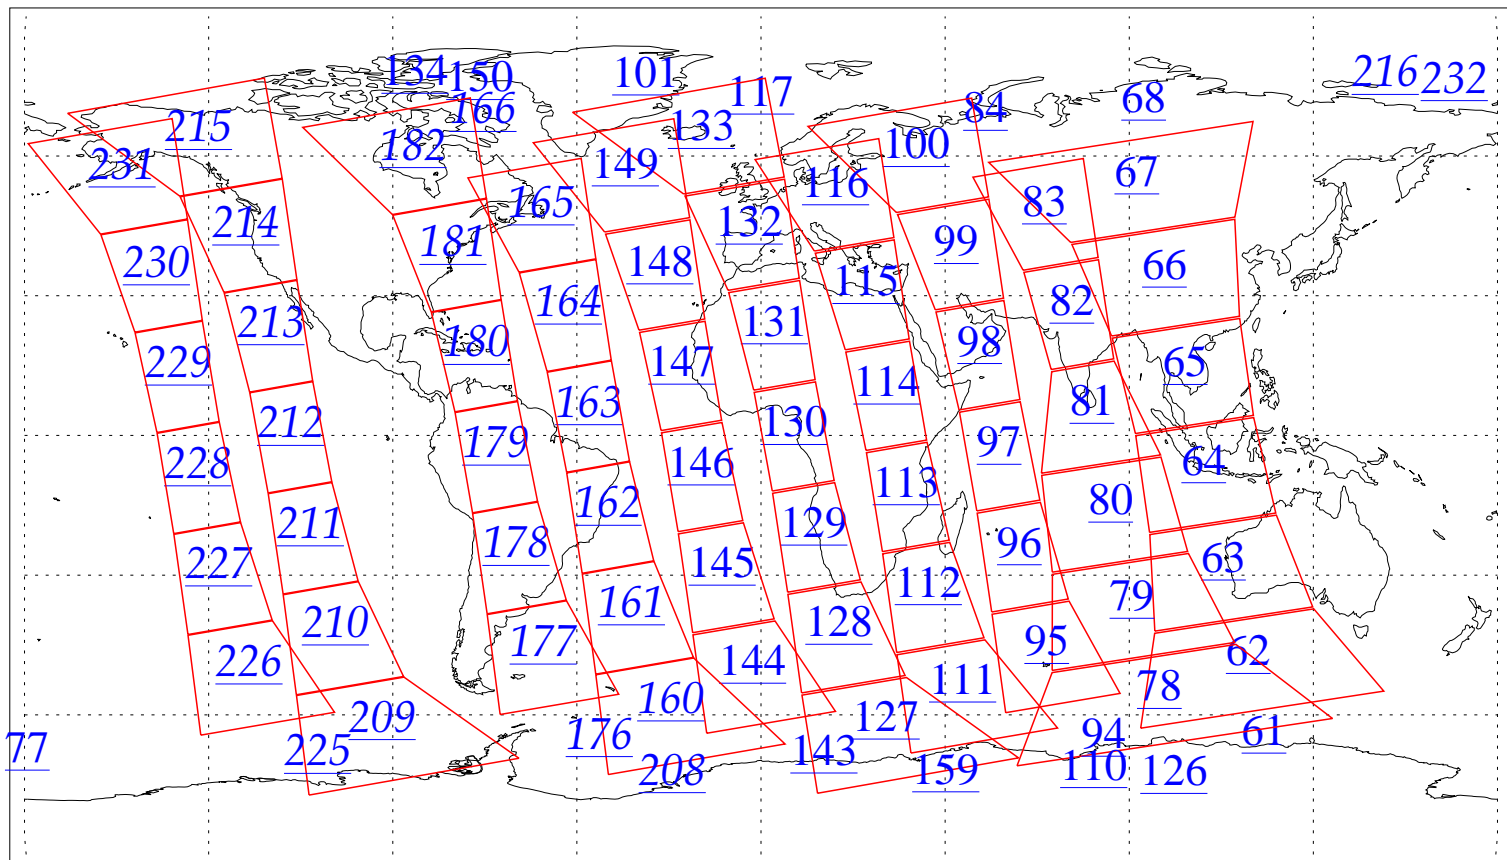

L1B Availability
AMSU Granules: 166
HSB Granules: 63
AIRS Granules: 0

24 May 2002
DoY 144
Aqua Day 20
Granules: 1 to 120

Granules: 121 to 240

Legend: AMSU Available, HSB Available, AIRS Available

L1B Availability
AMSU Granules: 166
HSB Granules: 63
AIRS Granules: 0

24 May 2002
DoY 144
Aqua Day 20

Ascending Granules

Descending Granules

Legend: AMSU Available, HSB Available, AIRS Available

L1B Availability
 AMSU Granules: 166
 HSB Granules: 63
 AIRS Granules: 0

24 May 2002
 DoY 144
 Aqua Day 20

Northern Hemisphere Granules

Southern Hemisphere Granules

Legend: AMSU Available, HSB Available, **AIRS Available**