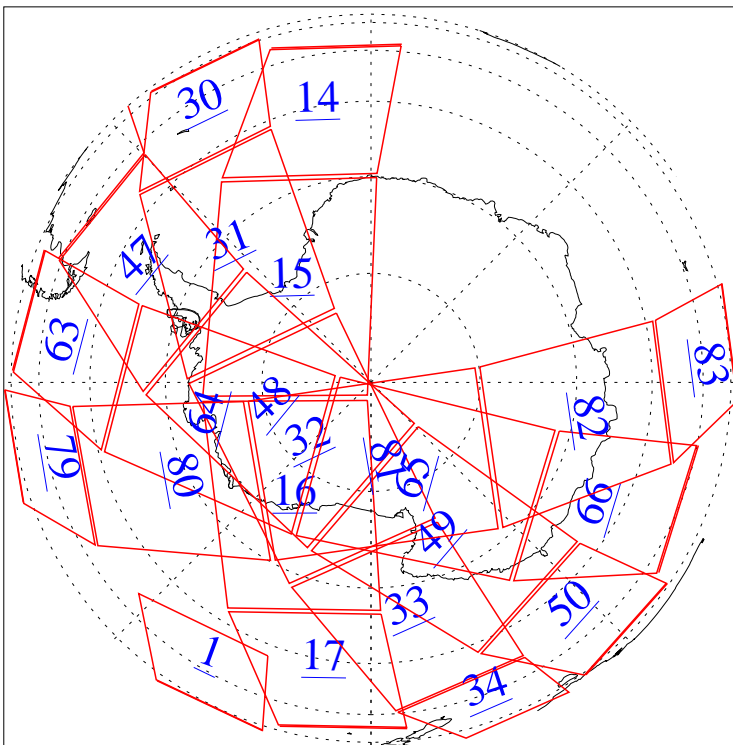

L1B Availability
AMSU Granules: 94
HSB Granules: 0
AIRS Granules: 0

22 May 2002
DoY 142
Aqua Day 18
Granules: 1 to 120

Granules: 121 to 240

Legend: AMSU Available, *HSB Available*, **AIRS Available**

L1B Availability
AMSU Granules: 94
HSB Granules: 0
AIRS Granules: 0

22 May 2002
DoY 142
Aqua Day 18

Ascending Granules

Descending Granules

Legend: AMSU Available, HSB Available, AIRS Available

L1B Availability
 AMSU Granules: 94
 HSB Granules: 0
 AIRS Granules: 0

22 May 2002
 DoY 142
 Aqua Day 18

Northern Hemisphere Granules

Southern Hemisphere Granules

Legend: AMSU Available, *HSB Available*, **AIRS Available**