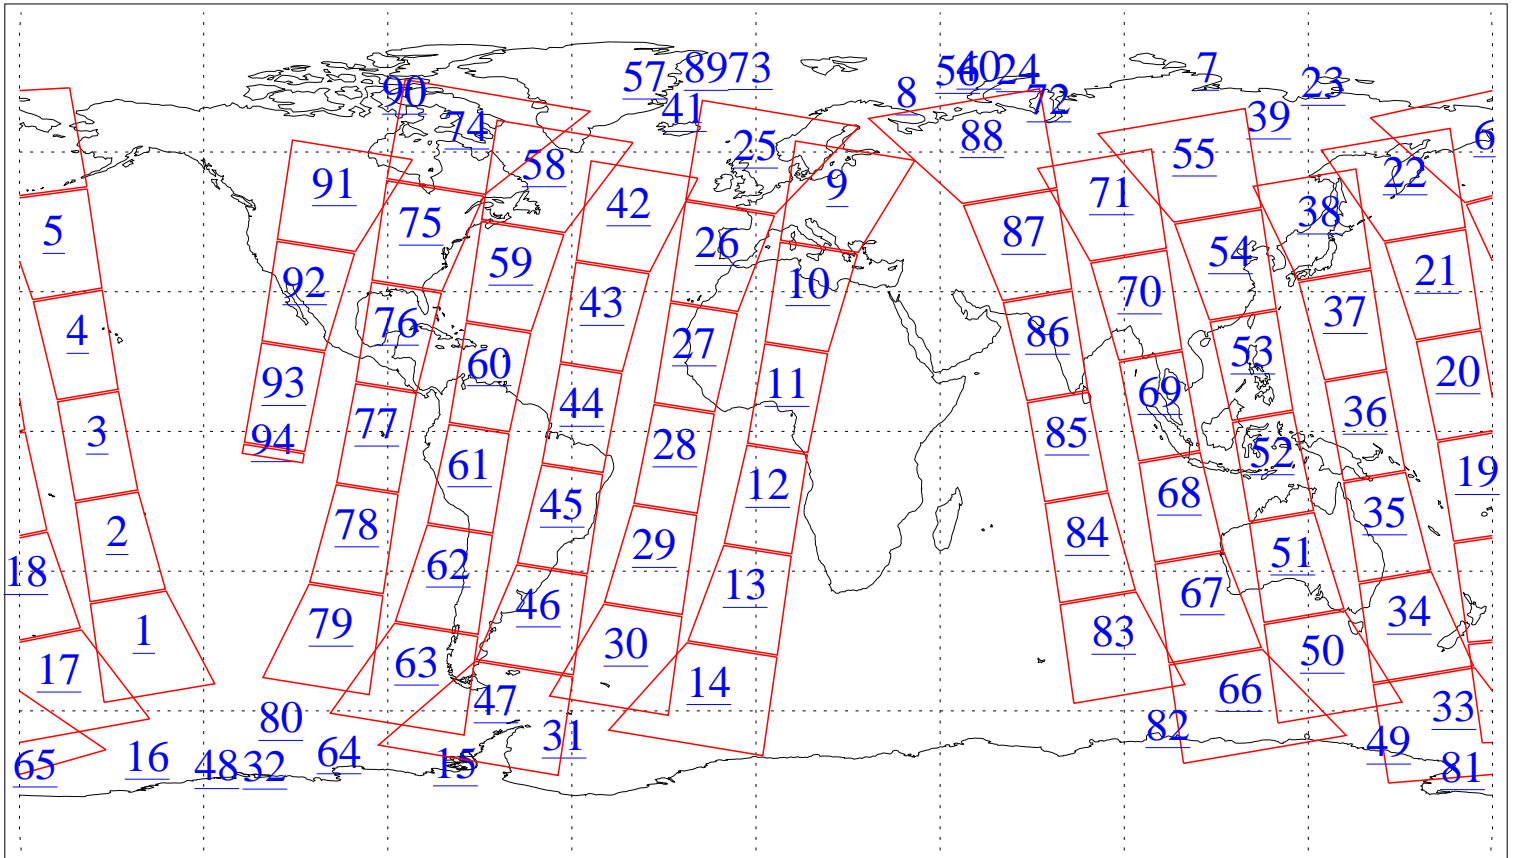

L1B Availability
AMSU Granules: 94
HSB Granules: 0
AIRS Granules: 0

22 May 2002
DoY 142
Aqua Day 18
Granules: 1 to 120

Granules: 121 to 240

Legend: AMSU Available, *HSB Available*, **AIRS Available**

L1B Availability
AMSU Granules: 94
HSB Granules: 0
AIRS Granules: 0

22 May 2002
DoY 142
Aqua Day 18

Ascending Granules

Descending Granules

Legend: AMSU Available, HSB Available, AIRS Available

L1B Availability
 AMSU Granules: 94
 HSB Granules: 0
 AIRS Granules: 0

22 May 2002
 DoY 142
 Aqua Day 18

Northern Hemisphere Granules

Southern Hemisphere Granules

Legend: AMSU Available, *HSB Available*, **AIRS Available**