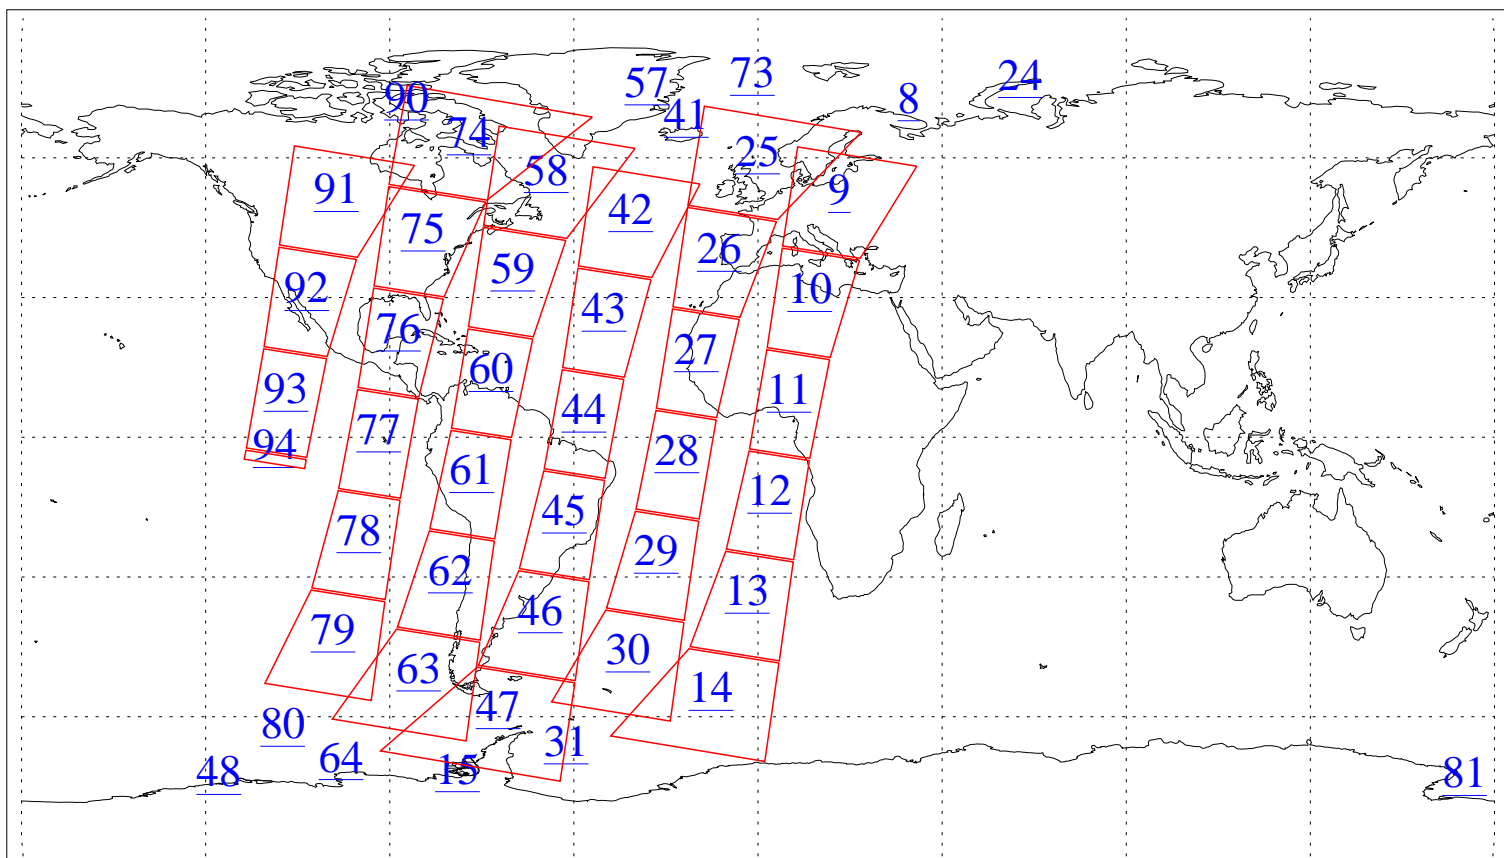

L1B Availability
AMSU Granules: 94
HSB Granules: 0
AIRS Granules: 0

22 May 2002
DoY 142
Aqua Day 18
Granules: 1 to 120

Granules: 121 to 240

Legend: AMSU Available, *HSB Available*, **AIRS Available**

L1B Availability
AMSU Granules: 94
HSB Granules: 0
AIRS Granules: 0

22 May 2002
DoY 142
Aqua Day 18

Ascending Granules

Descending Granules

Legend: AMSU Available, HSB Available, AIRS Available

L1B Availability
 AMSU Granules: 94
 HSB Granules: 0
 AIRS Granules: 0

22 May 2002
 DoY 142
 Aqua Day 18

Northern Hemisphere Granules

Southern Hemisphere Granules

Legend: AMSU Available, *HSB Available*, **AIRS Available**