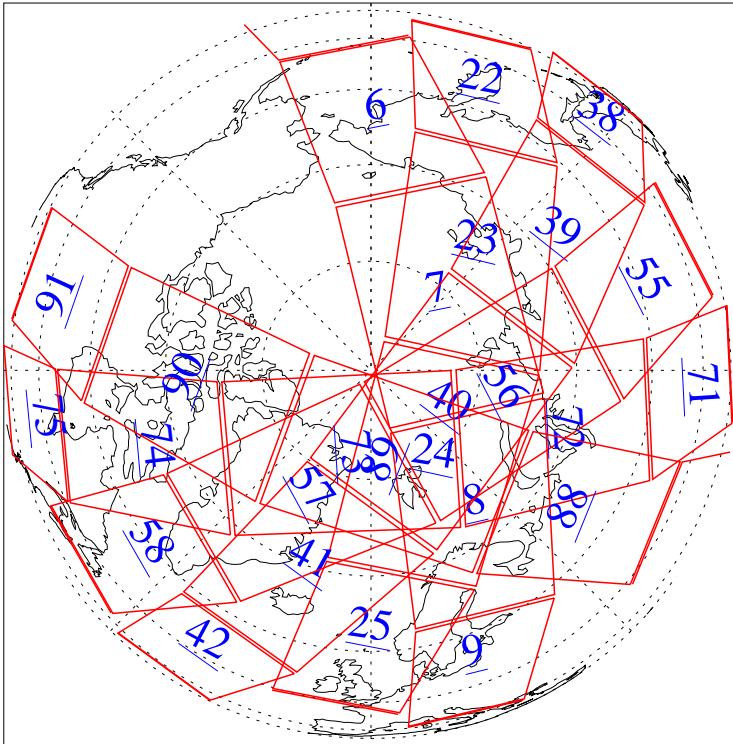

L1B Availability
AMSU Granules: 94
HSB Granules: 0
AIRS Granules: 0

22 May 2002
DoY 142
Aqua Day 18
Granules: 1 to 120

Granules: 121 to 240

Legend: AMSU Available, *HSB Available*, **AIRS Available**

L1B Availability
AMSU Granules: 94
HSB Granules: 0
AIRS Granules: 0

22 May 2002
DoY 142
Aqua Day 18

Ascending Granules

Descending Granules

Legend: AMSU Available, HSB Available, AIRS Available

L1B Availability
 AMSU Granules: 94
 HSB Granules: 0
 AIRS Granules: 0

22 May 2002
 DoY 142
 Aqua Day 18

Northern Hemisphere Granules

Southern Hemisphere Granules

Legend: AMSU Available, *HSB Available*, **AIRS Available**