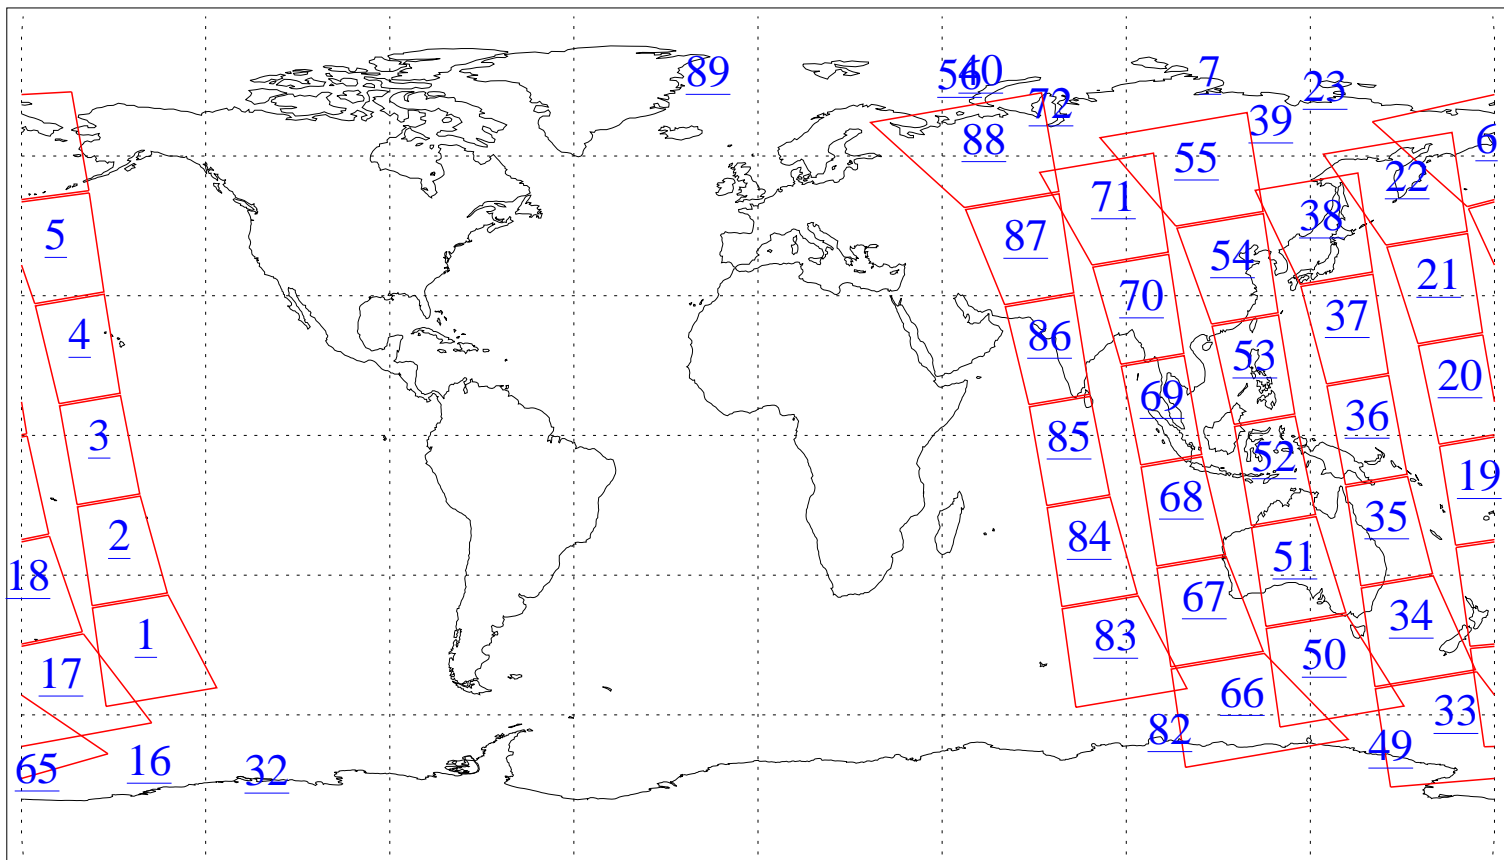

L1B Availability
AMSU Granules: 94
HSB Granules: 0
AIRS Granules: 0

22 May 2002
DoY 142
Aqua Day 18
Granules: 1 to 120

Granules: 121 to 240

Legend: AMSU Available, *HSB Available*, **AIRS Available**

L1B Availability
AMSU Granules: 94
HSB Granules: 0
AIRS Granules: 0

22 May 2002
DoY 142
Aqua Day 18

Ascending Granules

Descending Granules

Legend: AMSU Available, HSB Available, AIRS Available

L1B Availability
 AMSU Granules: 94
 HSB Granules: 0
 AIRS Granules: 0

22 May 2002
 DoY 142
 Aqua Day 18

Northern Hemisphere Granules

Southern Hemisphere Granules

Legend: AMSU Available, *HSB Available*, **AIRS Available**