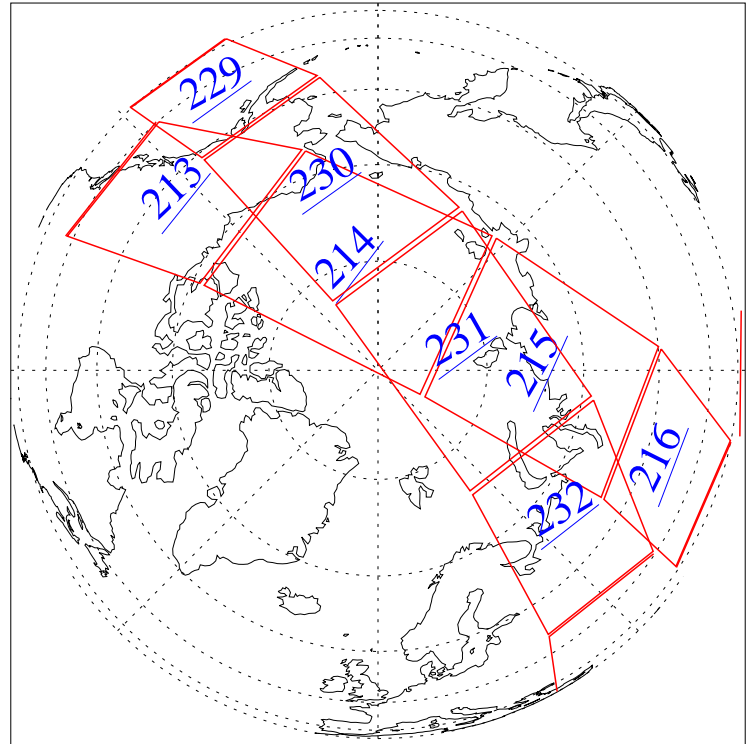

L1B Availability  
AMSU Granules: 40  
HSB Granules: 0  
AIRS Granules: 0

21 May 2002  
DoY 141  
Aqua Day 17  
Granules: 1 to 120

Granules: 121 to 240

Legend: AMSU Available, HSB Available, AIRS Available

L1B Availability  
AMSU Granules: 40  
HSB Granules: 0  
AIRS Granules: 0

21 May 2002  
DoY 141  
Aqua Day 17  
Ascending Granules

Descending Granules

Legend: AMSU Available, *HSB Available*, **AIRS Available**

L1B Availability  
AMSU Granules: 40  
HSB Granules: 0  
AIRS Granules: 0

21 May 2002  
DoY 141  
Aqua Day 17

Northern Hemisphere Granules

Southern Hemisphere Granules

Legend: AMSU Available, *HSB Available*, **AIRS Available**