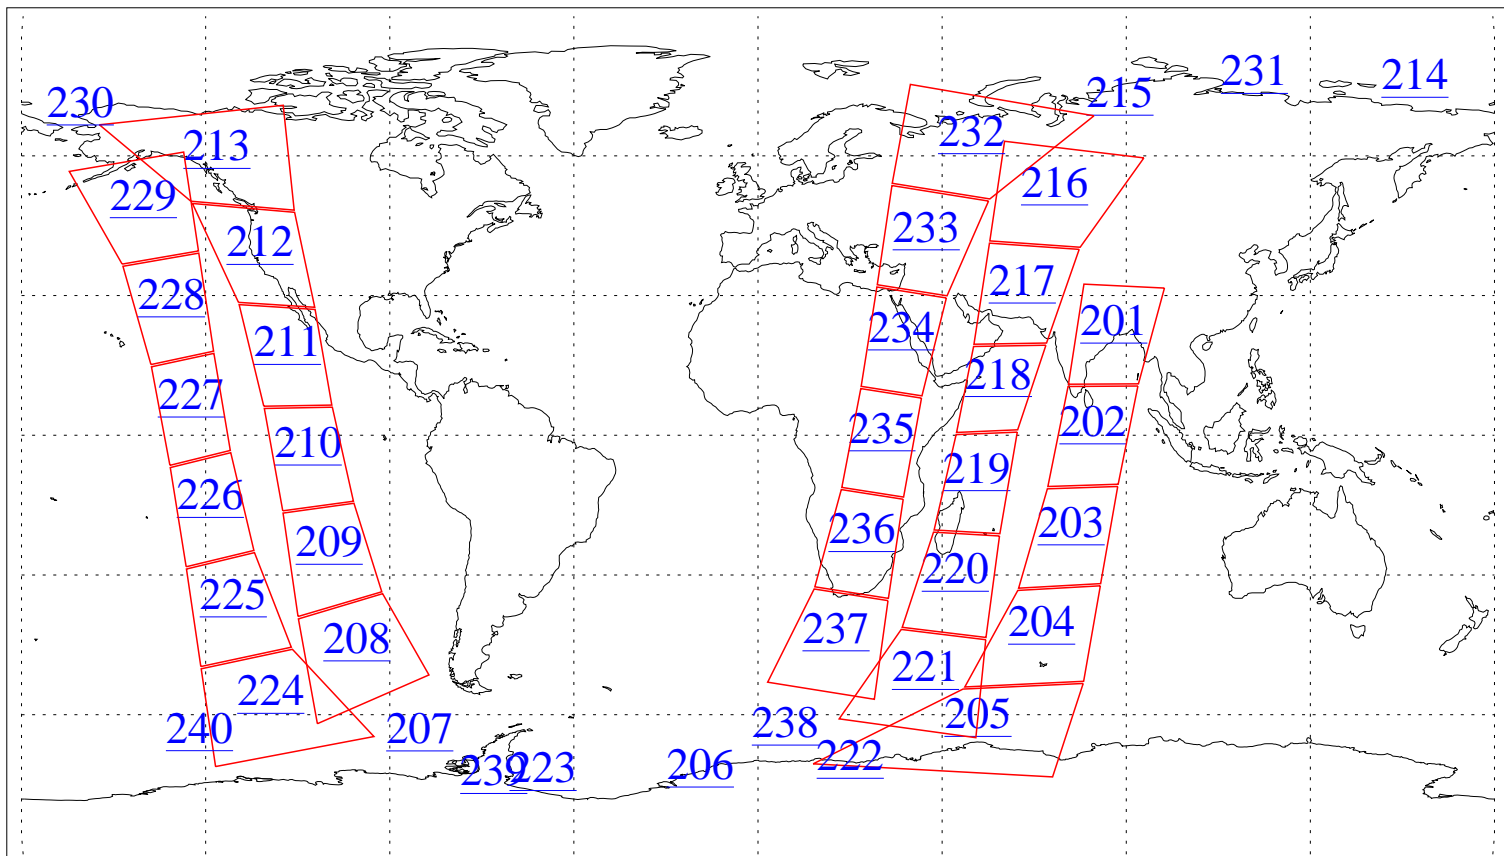

L1B Availability  
AMSU Granules: 40  
HSB Granules: 0  
AIRS Granules: 0

21 May 2002  
DoY 141  
Aqua Day 17  
Granules: 1 to 120

Granules: 121 to 240

Legend: AMSU Available, HSB Available, AIRS Available

L1B Availability  
AMSU Granules: 40  
HSB Granules: 0  
AIRS Granules: 0

21 May 2002  
DoY 141  
Aqua Day 17  
Ascending Granules

Descending Granules

Legend: AMSU Available, *HSB Available*, **AIRS Available**