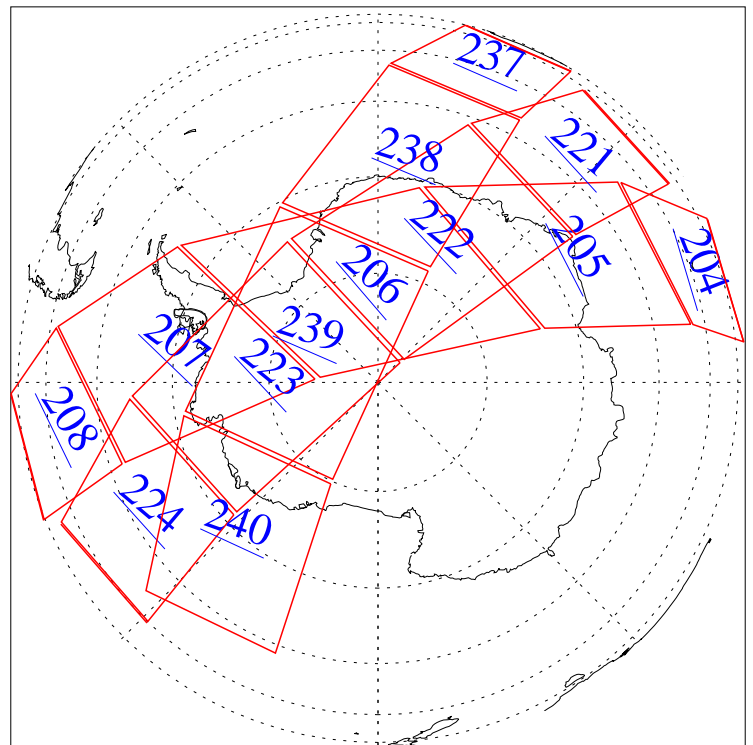

L1B Availability  
AMSU Granules: 40  
HSB Granules: 0  
AIRS Granules: 0

21 May 2002  
DoY 141  
Aqua Day 17  
Granules: 1 to 120

Granules: 121 to 240

Legend: AMSU Available, HSB Available, AIRS Available

L1B Availability  
AMSU Granules: 40  
HSB Granules: 0  
AIRS Granules: 0

21 May 2002  
DoY 141  
Aqua Day 17  
Ascending Granules

Descending Granules

Legend: AMSU Available, *HSB Available*, **AIRS Available**

L1B Availability  
AMSU Granules: 40  
HSB Granules: 0  
AIRS Granules: 0

21 May 2002  
DoY 141  
Aqua Day 17

Northern Hemisphere Granules

Southern Hemisphere Granules

Legend: AMSU Available, *HSB Available*, **AIRS Available**