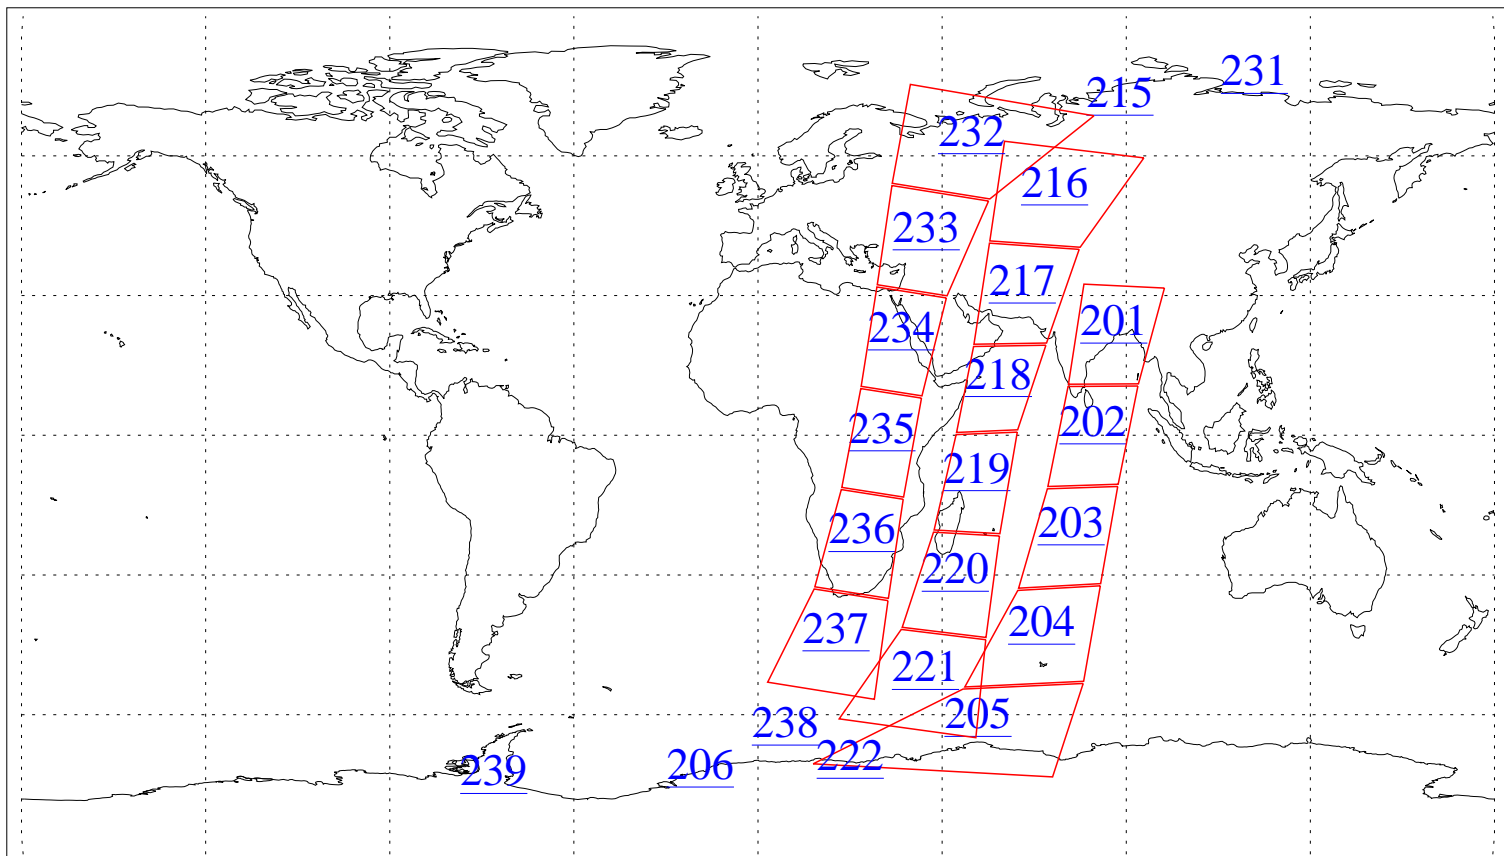

L1B Availability  
AMSU Granules: 40  
HSB Granules: 0  
AIRS Granules: 0

21 May 2002  
DoY 141  
Aqua Day 17  
Granules: 1 to 120

Granules: 121 to 240

Legend: AMSU Available, HSB Available, AIRS Available

L1B Availability  
AMSU Granules: 40  
HSB Granules: 0  
AIRS Granules: 0

21 May 2002  
DoY 141  
Aqua Day 17  
Ascending Granules

Descending Granules

Legend: AMSU Available, *HSB Available*, **AIRS Available**