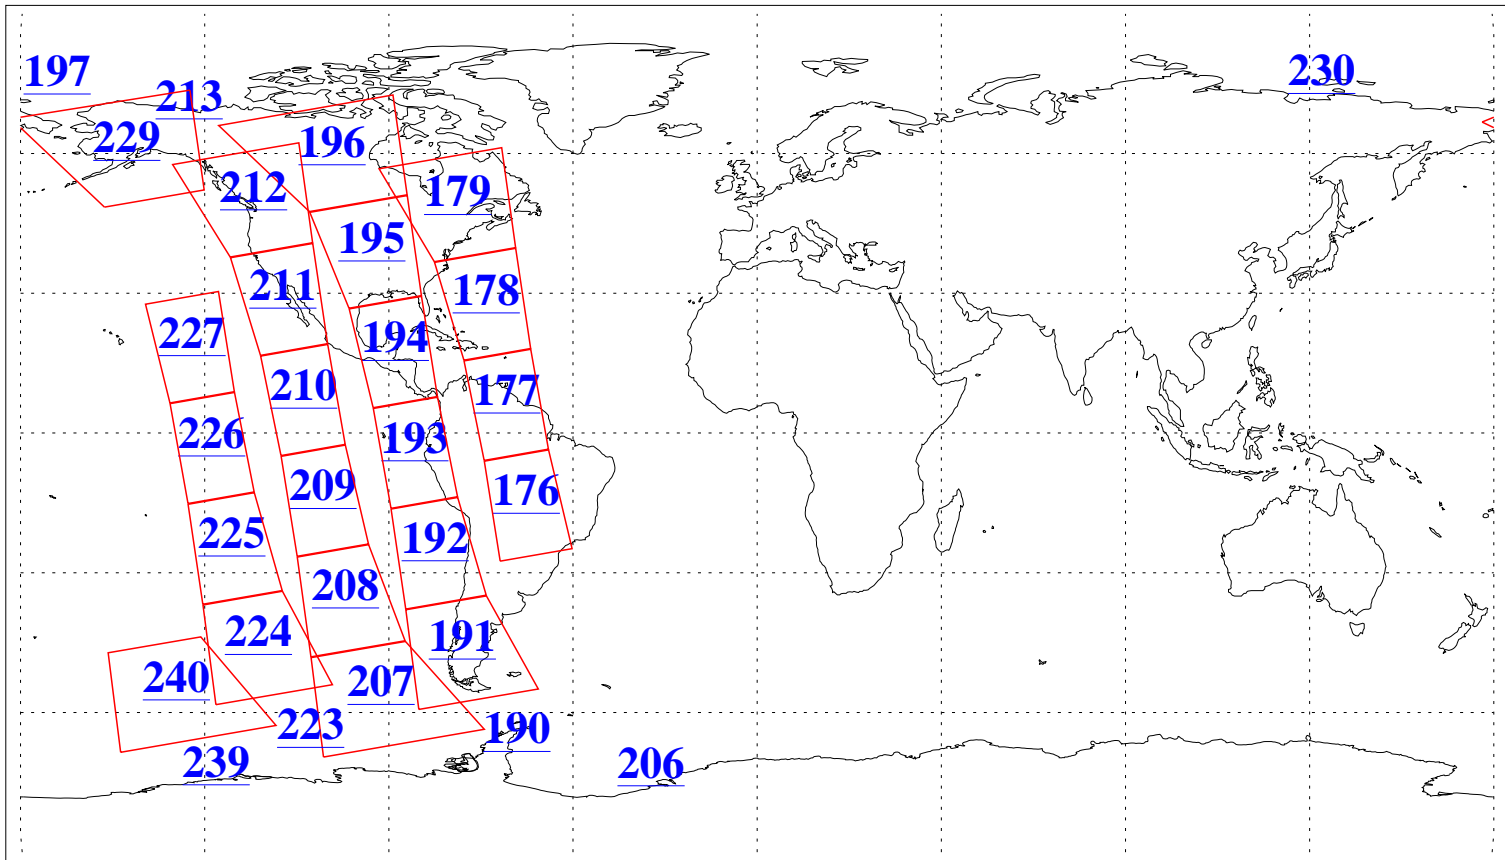

L1B Availability
 AMSU Granules: 63
 HSB Granules: 0
 AIRS Granules: 63

29 Dec 2022
 DoY 363
 Aqua Day 7544
 Granules: 1 to 120

Granules: 121 to 240

Legend: AMSU Available, *HSB Available*, *AIRS Available*

L1B Availability
 AMSU Granules: 63
 HSB Granules: 0
 AIRS Granules: 63

29 Dec 2022
 DoY 363
 Aqua Day 7544

Ascending Granules

Descending Granules

Legend: AMSU Available, *HSB Available*, *AIRS Available*