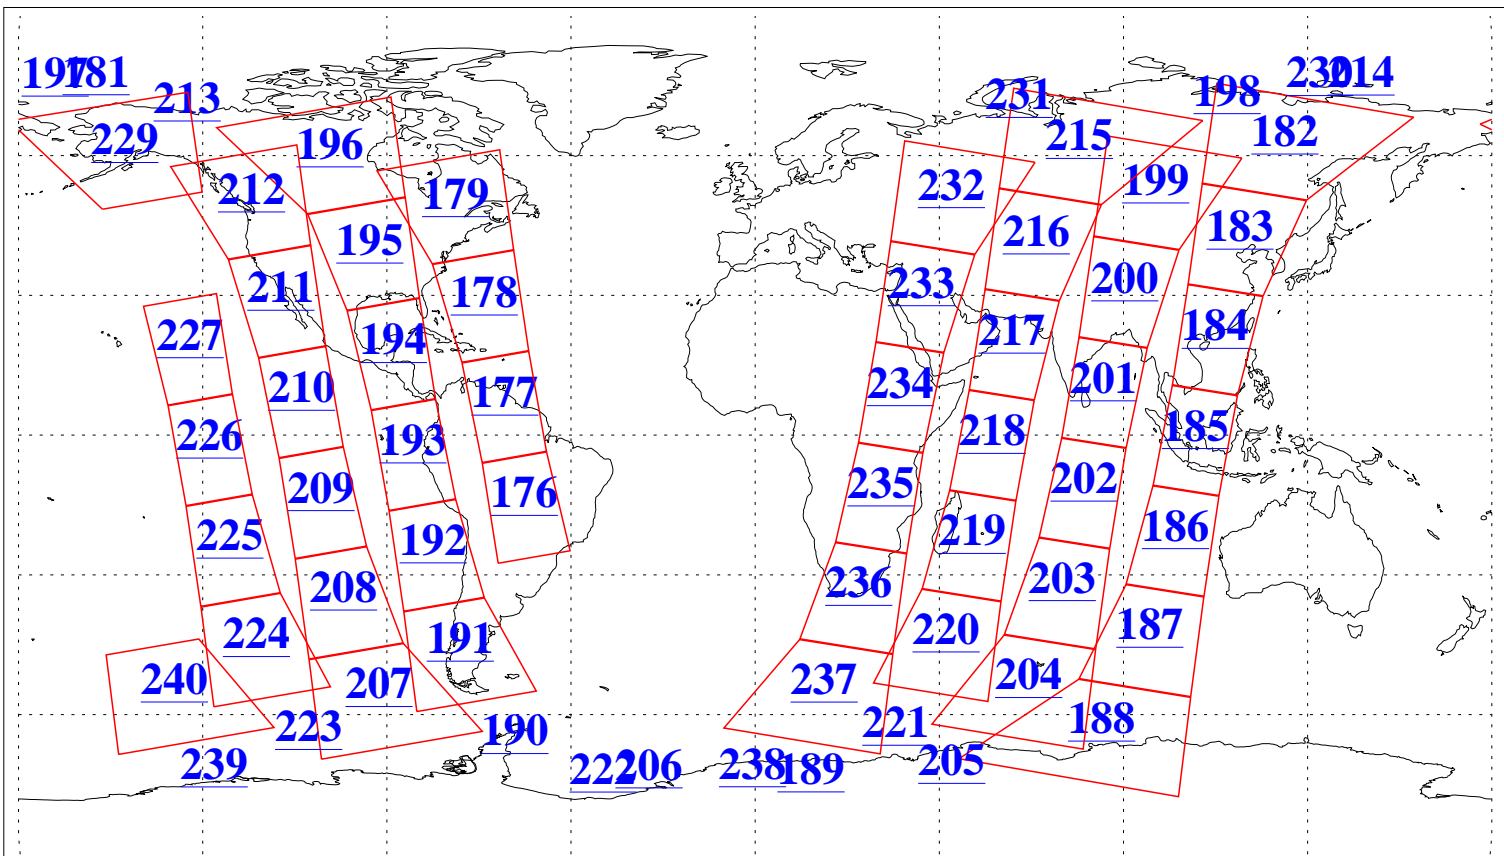

L1B Availability
 AMSU Granules: 63
 HSB Granules: 0
 AIRS Granules: 63

29 Dec 2022
 DoY 363
 Aqua Day 7544
 Granules: 1 to 120

Granules: 121 to 240

Legend: AMSU Available, *HSB Available*, *AIRS Available*

L1B Availability
 AMSU Granules: 63
 HSB Granules: 0
 AIRS Granules: 63

29 Dec 2022
 DoY 363
 Aqua Day 7544

Ascending Granules

Descending Granules

Legend: AMSU Available, *HSB Available*, *AIRS Available*

L1B Availability
AMSU Granules: 63
HSB Granules: 0
AIRS Granules: 63

29 Dec 2022
DoY 363
Aqua Day 7544

Northern Hemisphere Granules

Southern Hemisphere Granules

Legend: AMSU Available, **HSB Available**, **AIRS Available**