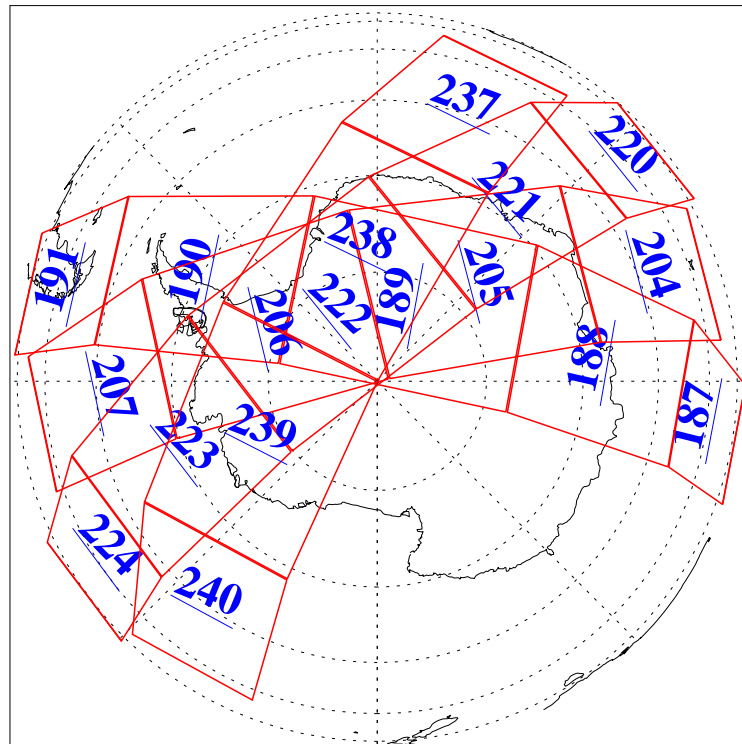

L1B Availability
 AMSU Granules: 63
 HSB Granules: 0
 AIRS Granules: 63

29 Dec 2022
 DoY 363
 Aqua Day 7544
 Granules: 1 to 120

Granules: 121 to 240

Legend: AMSU Available, *HSB Available*, *AIRS Available*

L1B Availability
 AMSU Granules: 63
 HSB Granules: 0
 AIRS Granules: 63

29 Dec 2022
 DoY 363
 Aqua Day 7544

Ascending Granules

Descending Granules

Legend: AMSU Available, *HSB Available*, *AIRS Available*

L1B Availability
AMSU Granules: 63
HSB Granules: 0
AIRS Granules: 63

29 Dec 2022
DoY 363
Aqua Day 7544

Northern Hemisphere Granules

Southern Hemisphere Granules

Legend: AMSU Available, **HSB Available**, **AIRS Available**