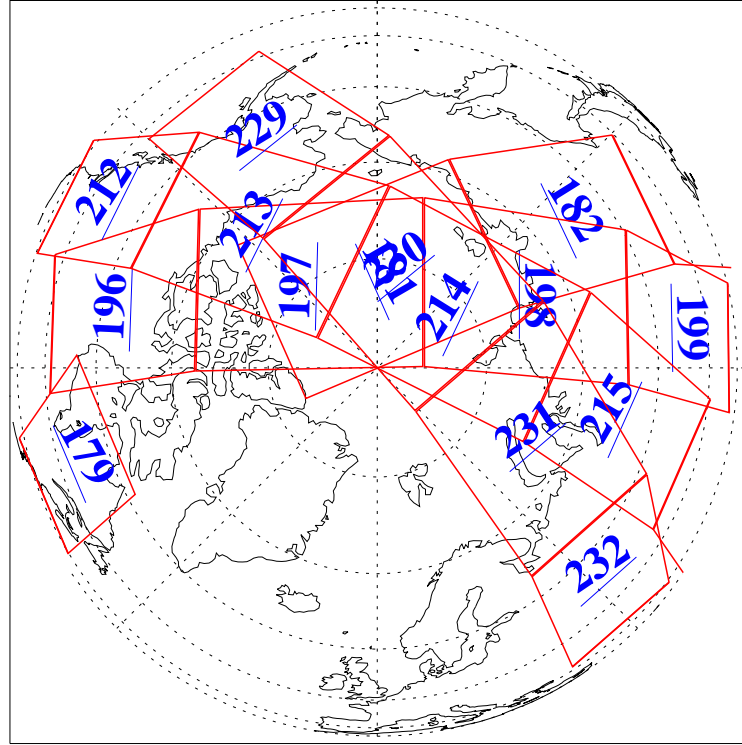

L1B Availability
 AMSU Granules: 63
 HSB Granules: 0
 AIRS Granules: 63

29 Dec 2022
 DoY 363
 Aqua Day 7544

Ascending Granules

Descending Granules

Legend: AMSU Available, *HSB Available*, *AIRS Available*

L1B Availability
AMSU Granules: 63
HSB Granules: 0
AIRS Granules: 63

29 Dec 2022
DoY 363
Aqua Day 7544

Northern Hemisphere Granules

Southern Hemisphere Granules

Legend: AMSU Available, **HSB Available**, **AIRS Available**