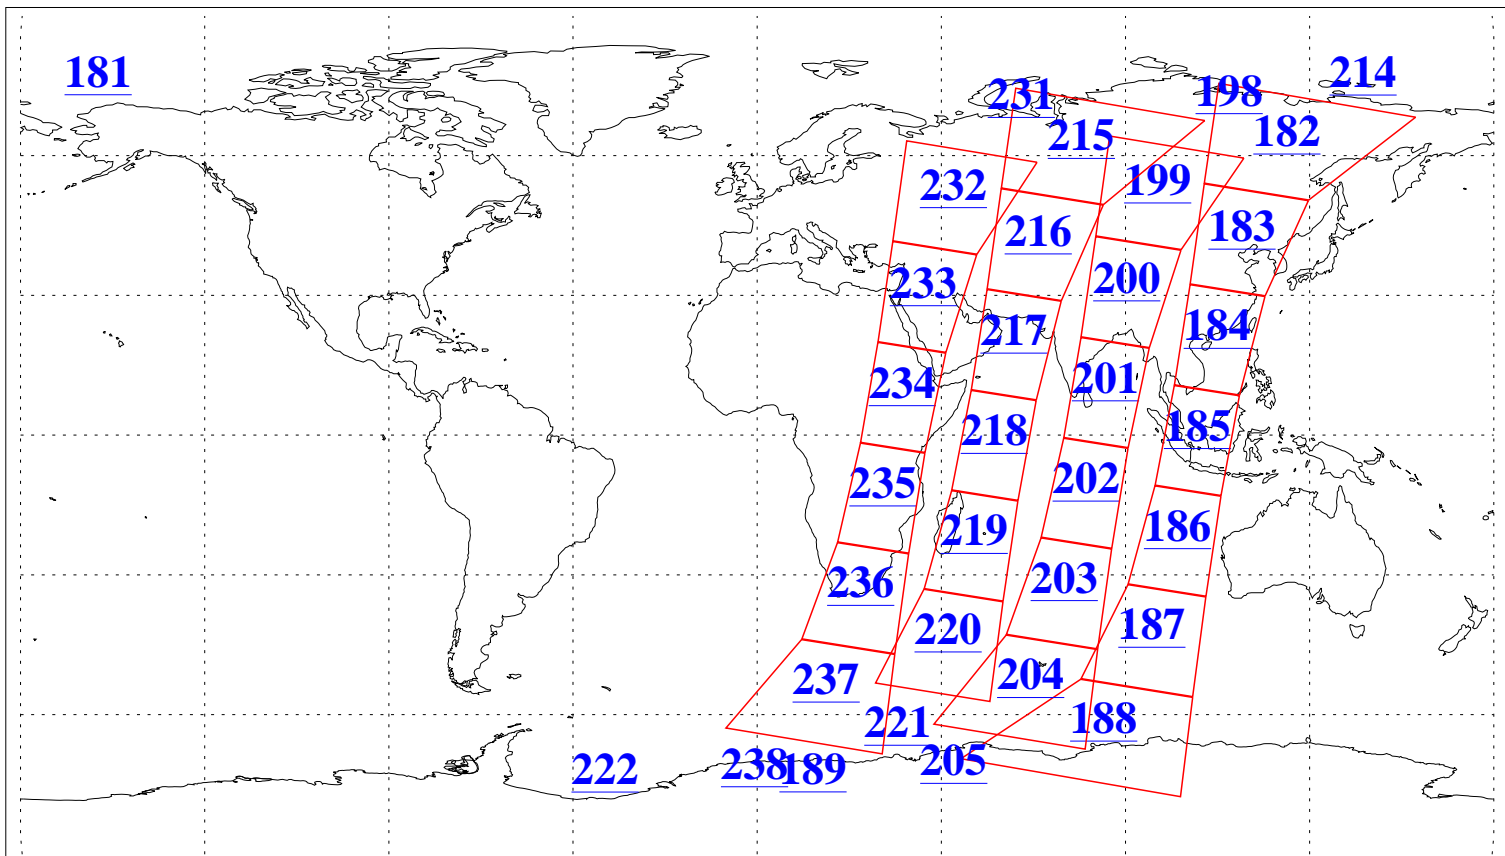

L1B Availability
 AMSU Granules: 63
 HSB Granules: 0
 AIRS Granules: 63

29 Dec 2022
 DoY 363
 Aqua Day 7544
 Granules: 1 to 120

Granules: 121 to 240

Legend: AMSU Available, *HSB Available*, *AIRS Available*

L1B Availability
 AMSU Granules: 63
 HSB Granules: 0
 AIRS Granules: 63

29 Dec 2022
 DoY 363
 Aqua Day 7544

Ascending Granules

Descending Granules

Legend: AMSU Available, *HSB Available*, *AIRS Available*

L1B Availability
AMSU Granules: 63
HSB Granules: 0
AIRS Granules: 63

29 Dec 2022
DoY 363
Aqua Day 7544

Northern Hemisphere Granules

Southern Hemisphere Granules

Legend: AMSU Available, **HSB Available**, **AIRS Available**