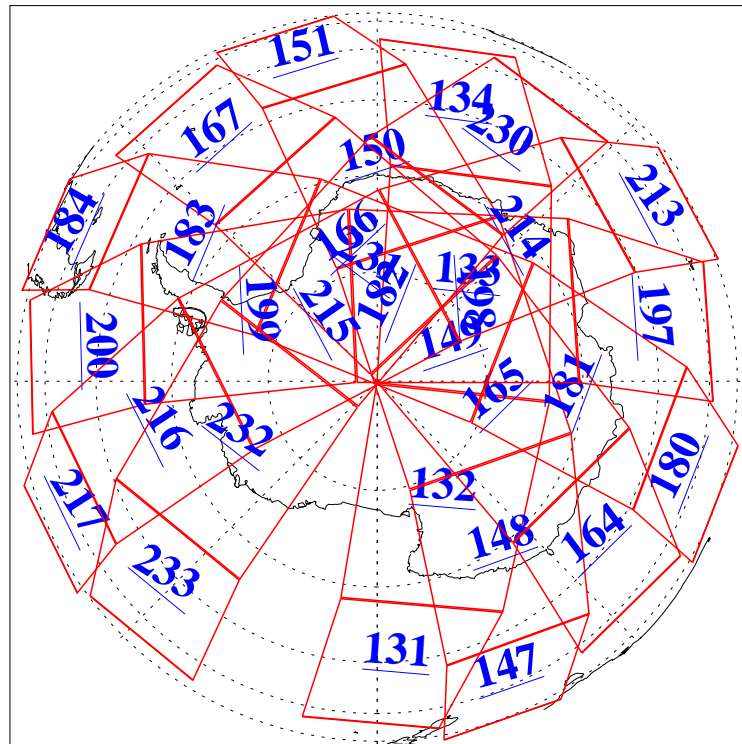

L1B Availability
AMSU Granules: 239
HSB Granules: 0
AIRS Granules: 238

28 Dec 2022
DoY 362
Aqua Day 7543

Ascending Granules

Descending Granules

Legend: AMSU Available, *HSB Available*, *AIRS Available*

L1B Availability
 AMSU Granules: 239
 HSB Granules: 0
 AIRS Granules: 238

28 Dec 2022
 DoY 362
 Aqua Day 7543

Northern Hemisphere Granules

Southern Hemisphere Granules

Legend: AMSU Available, **AIRS Available**, HSB Available