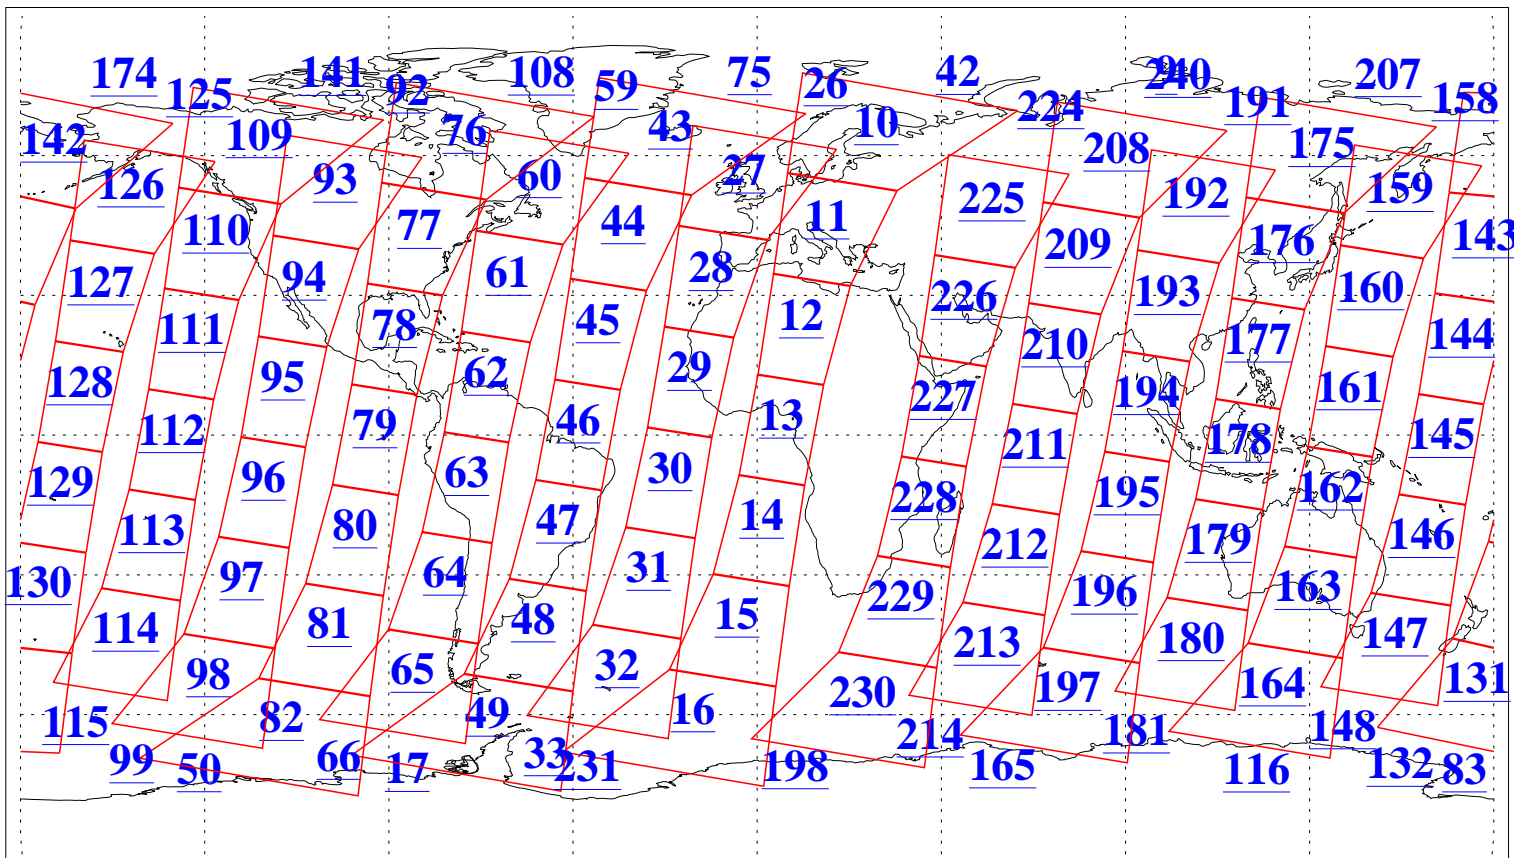

L1B Availability
 AMSU Granules: 239
 HSB Granules: 0
 AIRS Granules: 238

28 Dec 2022
 DoY 362
 Aqua Day 7543
 Granules: 1 to 120

Granules: 121 to 240

Legend: AMSU Available, *HSB Available*, *AIRS Available*

L1B Availability
AMSU Granules: 239
HSB Granules: 0
AIRS Granules: 238

28 Dec 2022
DoY 362
Aqua Day 7543

Ascending Granules

Descending Granules

Legend: AMSU Available, *HSB Available*, *AIRS Available*

L1B Availability
 AMSU Granules: 239
 HSB Granules: 0
 AIRS Granules: 238

28 Dec 2022
 DoY 362
 Aqua Day 7543

Northern Hemisphere Granules

Southern Hemisphere Granules

Legend: AMSU Available, **AIRS Available**, HSB Available