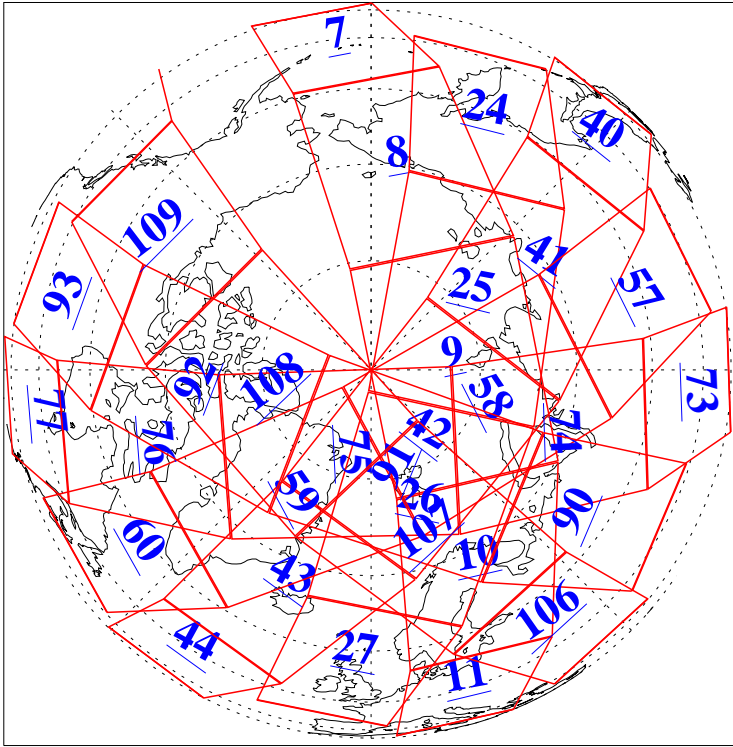

L1B Availability
 AMSU Granules: 239
 HSB Granules: 0
 AIRS Granules: 238

28 Dec 2022
 DoY 362
 Aqua Day 7543
 Granules: 1 to 120

Granules: 121 to 240

Legend: AMSU Available, *HSB Available*, *AIRS Available*

L1B Availability
AMSU Granules: 239
HSB Granules: 0
AIRS Granules: 238

28 Dec 2022
DoY 362
Aqua Day 7543

Ascending Granules

Descending Granules

Legend: AMSU Available, *HSB Available*, *AIRS Available*

L1B Availability
 AMSU Granules: 239
 HSB Granules: 0
 AIRS Granules: 238

28 Dec 2022
 DoY 362
 Aqua Day 7543

Northern Hemisphere Granules

Southern Hemisphere Granules

Legend: AMSU Available, **AIRS Available**, HSB Available