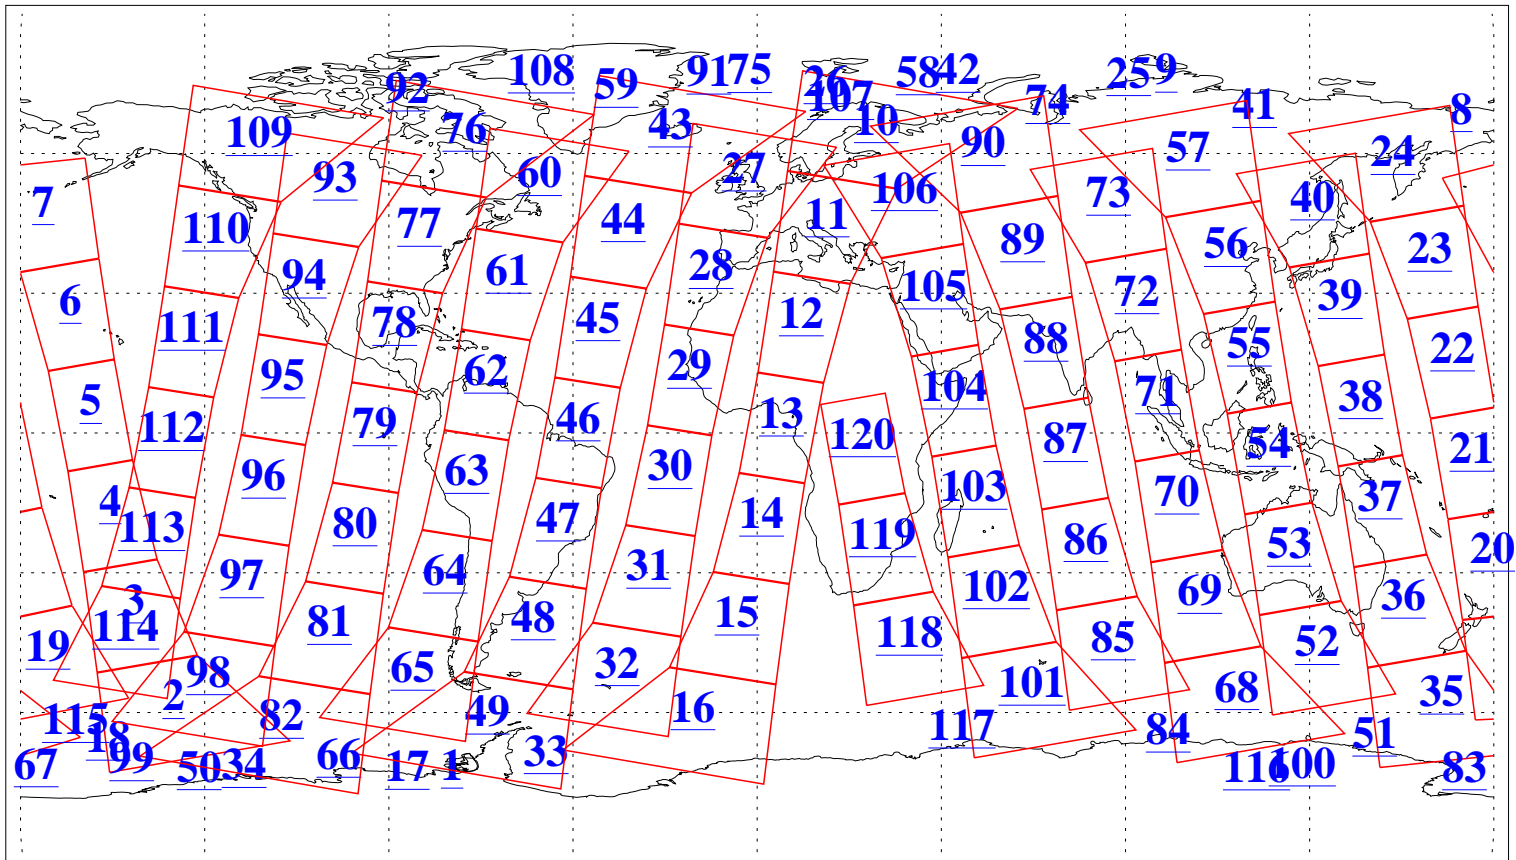

L1B Availability
 AMSU Granules: 239
 HSB Granules: 0
 AIRS Granules: 238

28 Dec 2022
 DoY 362
 Aqua Day 7543
 Granules: 1 to 120

Granules: 121 to 240

Legend: AMSU Available, *HSB Available*, *AIRS Available*

L1B Availability
AMSU Granules: 239
HSB Granules: 0
AIRS Granules: 238

28 Dec 2022
DoY 362
Aqua Day 7543

Ascending Granules

Descending Granules

Legend: AMSU Available, *HSB Available*, *AIRS Available*

L1B Availability
 AMSU Granules: 239
 HSB Granules: 0
 AIRS Granules: 238

28 Dec 2022
 DoY 362
 Aqua Day 7543

Northern Hemisphere Granules

Southern Hemisphere Granules

Legend: AMSU Available, **AIRS Available**, HSB Available