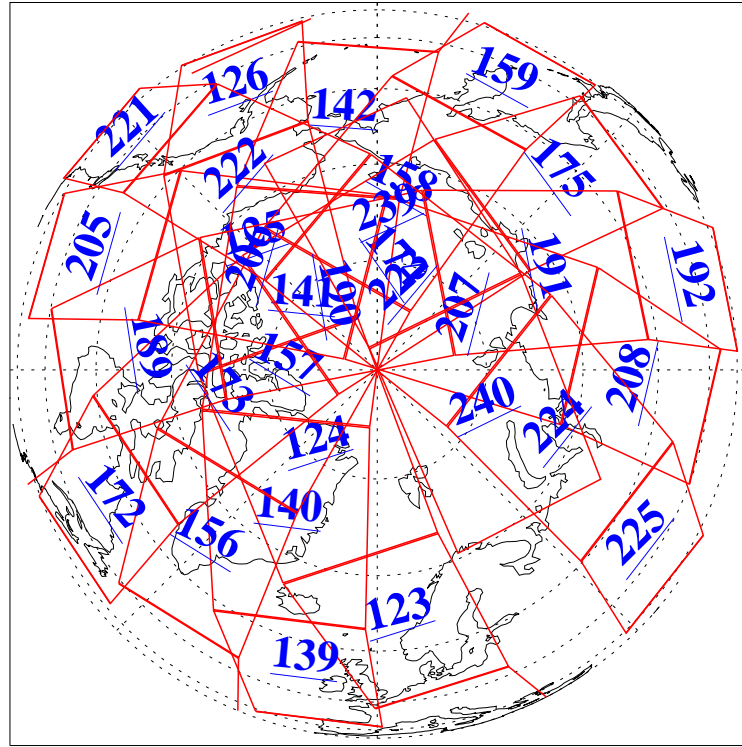

L1B Availability
AMSU Granules: 239
HSB Granules: 0
AIRS Granules: 238

28 Dec 2022
DoY 362
Aqua Day 7543

Northern Hemisphere Granules

Southern Hemisphere Granules