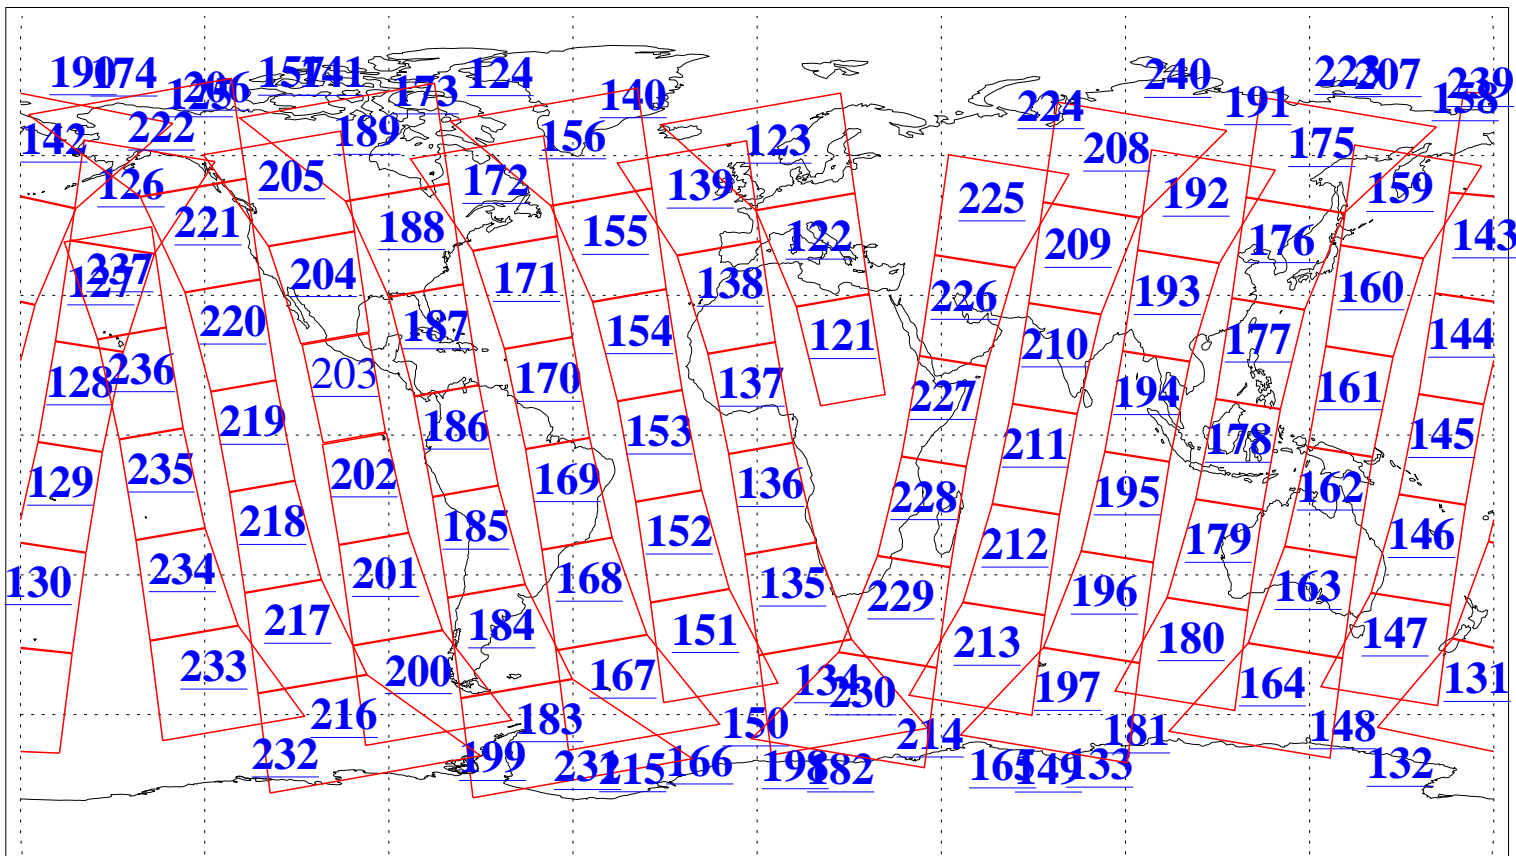

L1B Availability
 AMSU Granules: 239
 HSB Granules: 0
 AIRS Granules: 238

28 Dec 2022
 DoY 362
 Aqua Day 7543
 Granules: 1 to 120

Granules: 121 to 240

Legend: AMSU Available, *HSB Available*, *AIRS Available*

L1B Availability
AMSU Granules: 239
HSB Granules: 0
AIRS Granules: 238

28 Dec 2022
DoY 362
Aqua Day 7543

Ascending Granules

Descending Granules

Legend: AMSU Available, *HSB Available*, *AIRS Available*

L1B Availability
 AMSU Granules: 239
 HSB Granules: 0
 AIRS Granules: 238

28 Dec 2022
 DoY 362
 Aqua Day 7543

Northern Hemisphere Granules

Southern Hemisphere Granules

Legend: AMSU Available, **AIRS Available**, HSB Available