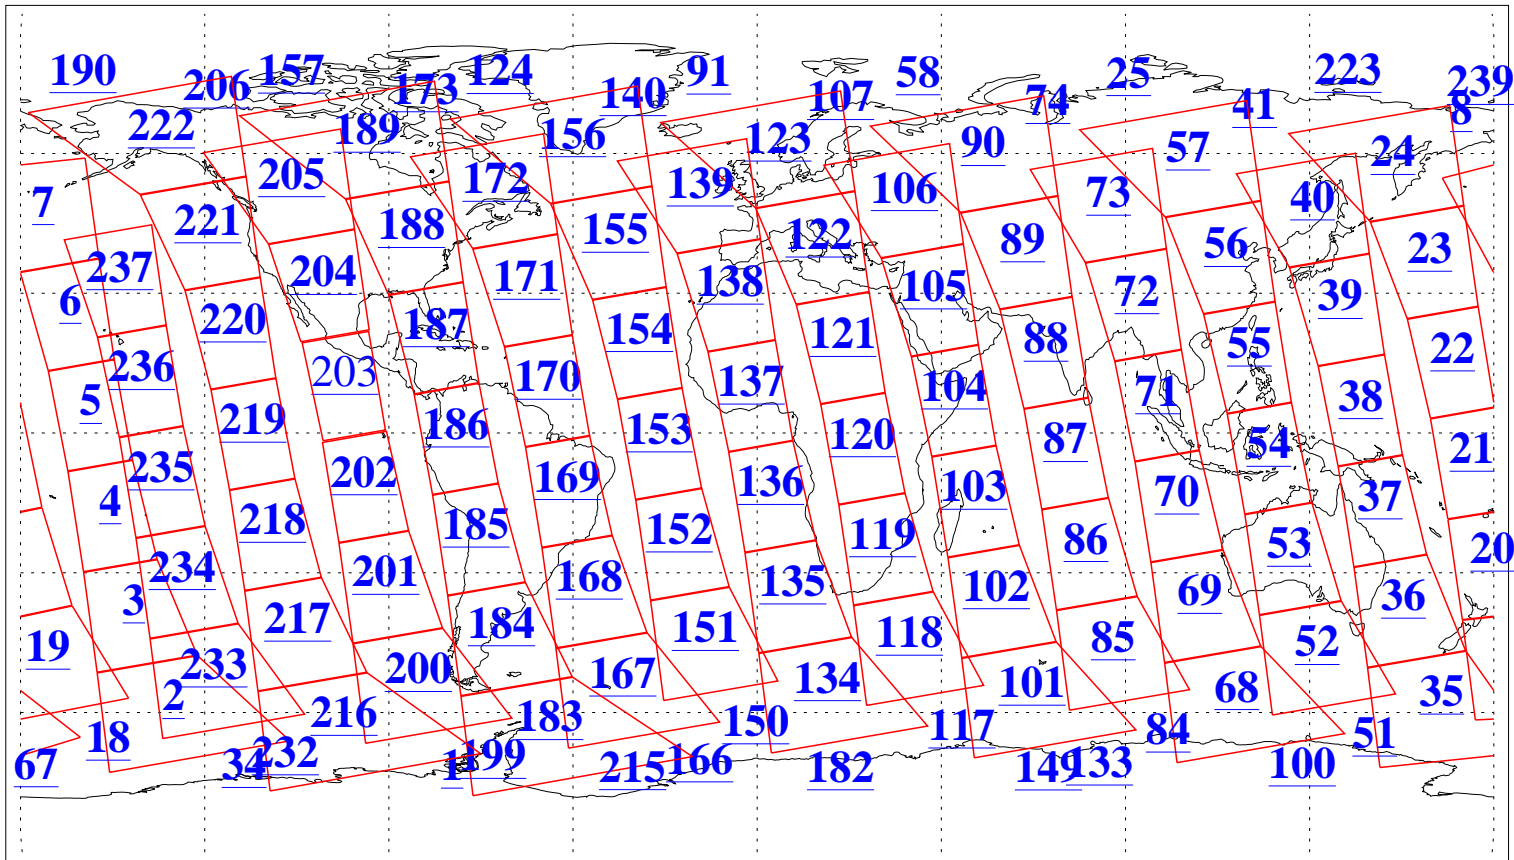

L1B Availability
 AMSU Granules: 239
 HSB Granules: 0
 AIRS Granules: 238

28 Dec 2022
 DoY 362
 Aqua Day 7543
 Granules: 1 to 120

Granules: 121 to 240

Legend: AMSU Available, *HSB Available*, *AIRS Available*

L1B Availability
AMSU Granules: 239
HSB Granules: 0
AIRS Granules: 238

28 Dec 2022
DoY 362
Aqua Day 7543

Ascending Granules

Descending Granules

Legend: AMSU Available, *HSB Available*, *AIRS Available*

L1B Availability
 AMSU Granules: 239
 HSB Granules: 0
 AIRS Granules: 238

28 Dec 2022
 DoY 362
 Aqua Day 7543

Northern Hemisphere Granules

Southern Hemisphere Granules

Legend: AMSU Available, **AIRS Available**, HSB Available