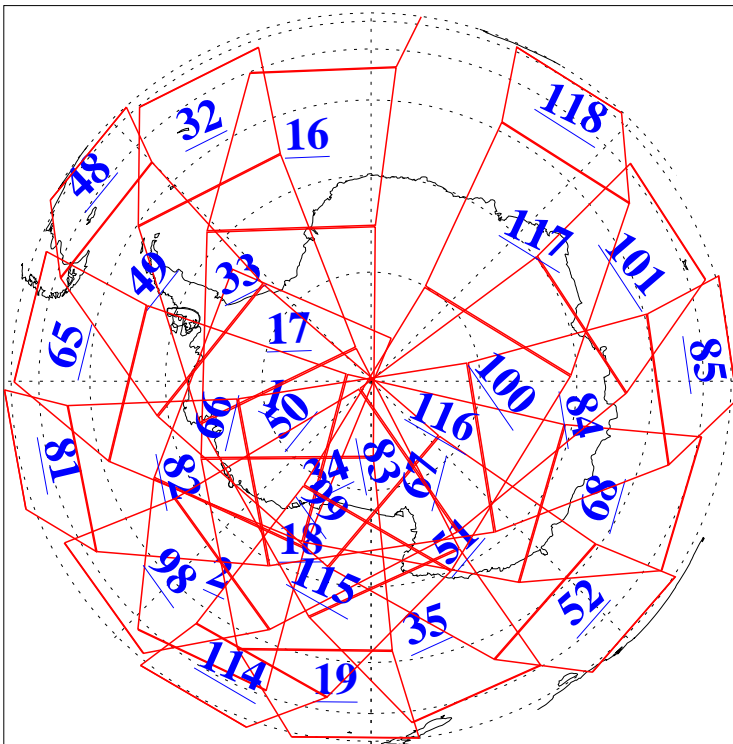

L1B Availability
 AMSU Granules: 239
 HSB Granules: 0
 AIRS Granules: 238

28 Dec 2022
 DoY 362
 Aqua Day 7543
 Granules: 1 to 120

Granules: 121 to 240

Legend: AMSU Available, *HSB Available*, *AIRS Available*

L1B Availability
AMSU Granules: 239
HSB Granules: 0
AIRS Granules: 238

28 Dec 2022
DoY 362
Aqua Day 7543

Ascending Granules

Descending Granules

Legend: AMSU Available, *HSB Available*, *AIRS Available*

L1B Availability
 AMSU Granules: 239
 HSB Granules: 0
 AIRS Granules: 238

28 Dec 2022
 DoY 362
 Aqua Day 7543

Northern Hemisphere Granules

Southern Hemisphere Granules

Legend: AMSU Available, **AIRS Available**, HSB Available