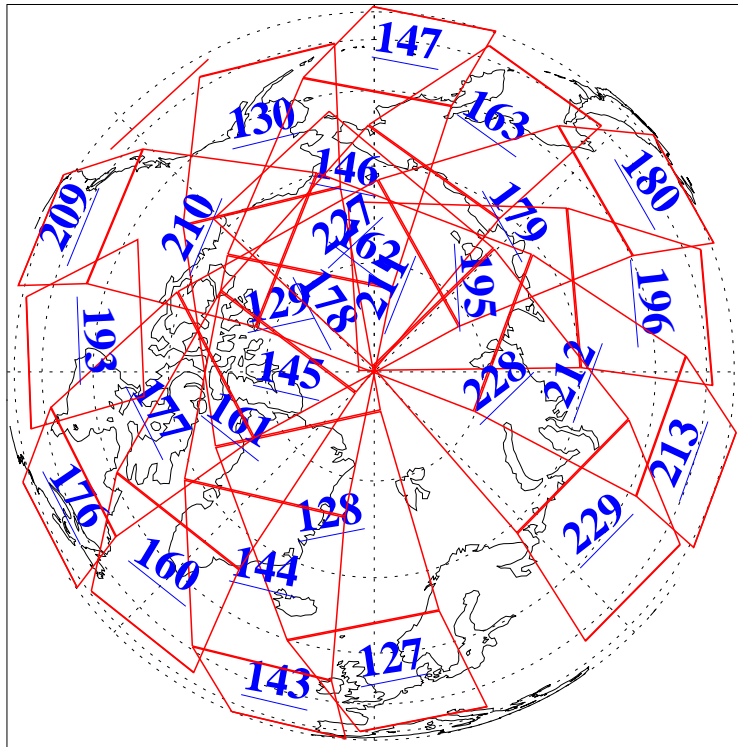

24 Dec 2022
 DoY 358
 Aqua Day 7539

Ascending Granules

Descending Granules

Legend: AMSU Available, *HSB Available*, *AIRS Available*

L1B Availability
 AMSU Granules: 236
 HSB Granules: 0
 AIRS Granules: 236

24 Dec 2022
 DoY 358
 Aqua Day 7539

Northern Hemisphere Granules

Southern Hemisphere Granules

Legend: AMSU Available, HSB Available, **AIRS Available**