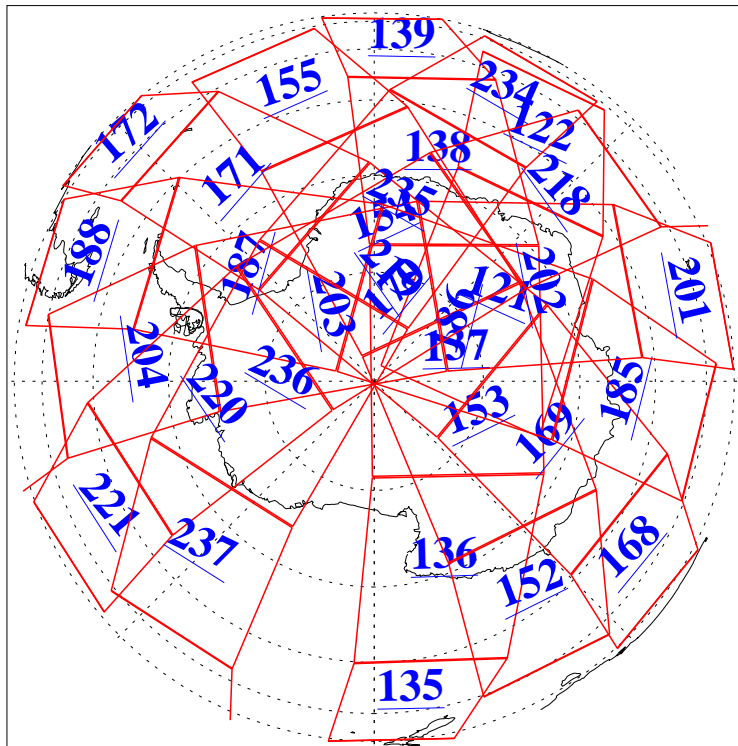

24 Dec 2022
 DoY 358
 Aqua Day 7539

Ascending Granules

Descending Granules

Legend: AMSU Available, *HSB Available*, *AIRS Available*

L1B Availability
 AMSU Granules: 236
 HSB Granules: 0
 AIRS Granules: 236

24 Dec 2022
 DoY 358
 Aqua Day 7539

Northern Hemisphere Granules

Southern Hemisphere Granules

Legend: AMSU Available, HSB Available, **AIRS Available**