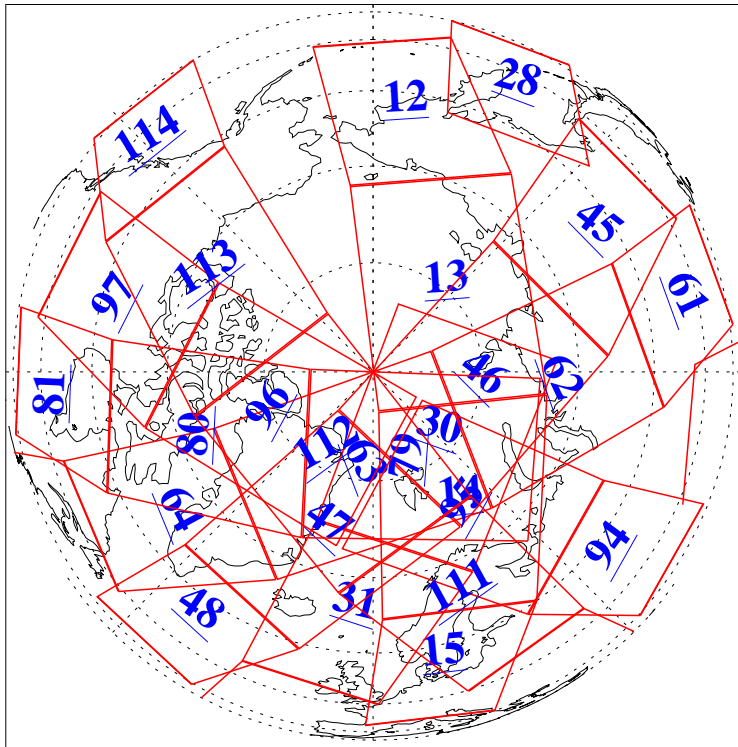

L1B Availability
AMSU Granules: 236
HSB Granules: 0
AIRS Granules: 236

24 Dec 2022
DoY 358
Aqua Day 7539
Granules: 1 to 120

Granules: 121 to 240

Legend: AMSU Available, HSB Available, AIRS Available

L1B Availability
 AMSU Granules: 236
 HSB Granules: 0
 AIRS Granules: 236

24 Dec 2022
 DoY 358
 Aqua Day 7539

Ascending Granules

Descending Granules

Legend: AMSU Available, *HSB Available*, *AIRS Available*

L1B Availability
 AMSU Granules: 236
 HSB Granules: 0
 AIRS Granules: 236

24 Dec 2022
 DoY 358
 Aqua Day 7539

Northern Hemisphere Granules

Southern Hemisphere Granules

Legend: AMSU Available, HSB Available, **AIRS Available**