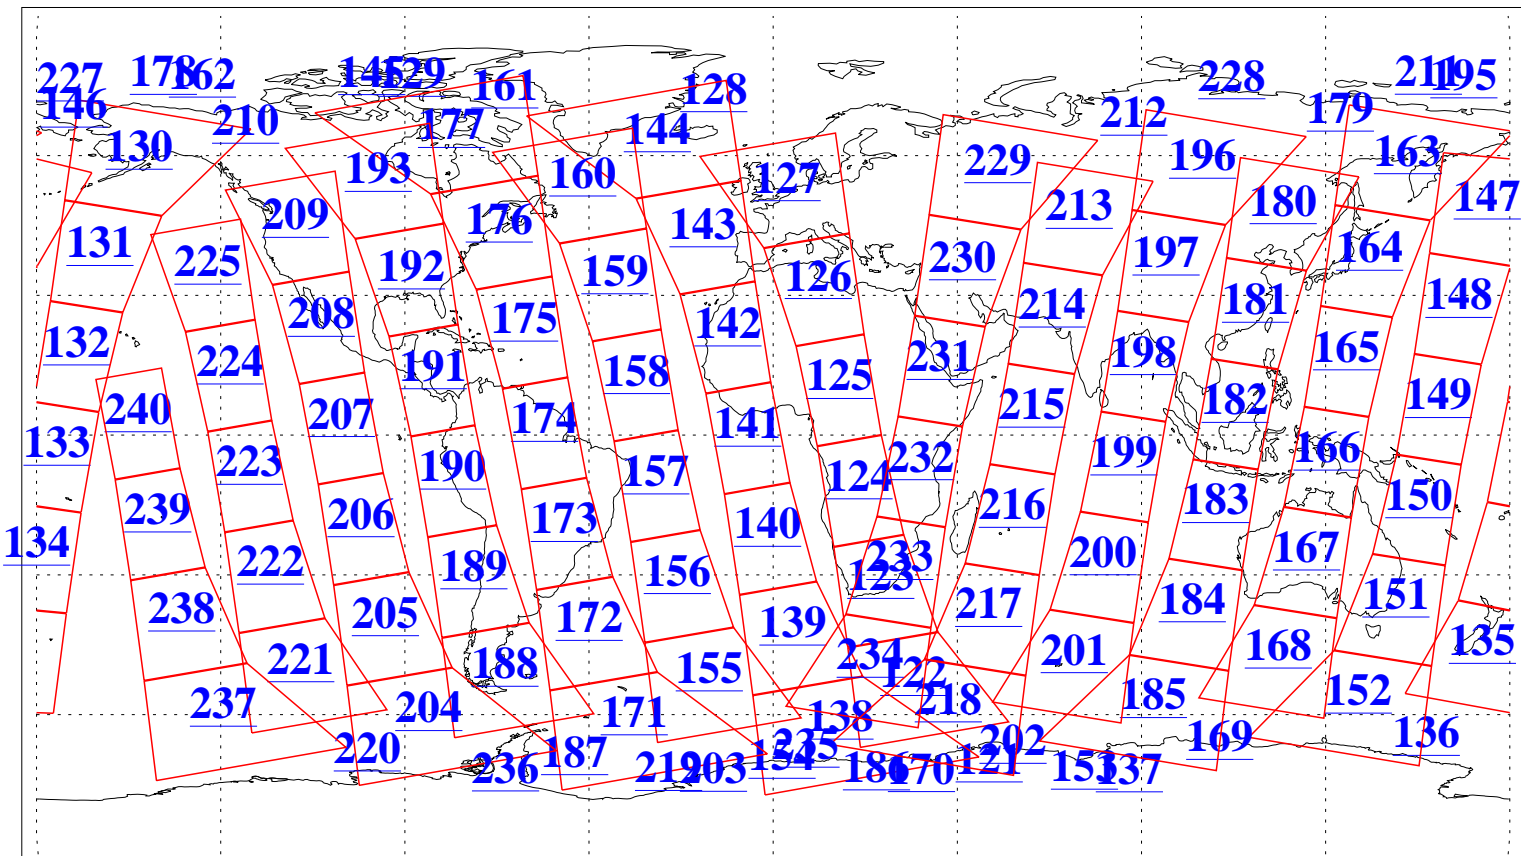

L1B Availability
AMSU Granules: 236
HSB Granules: 0
AIRS Granules: 236

24 Dec 2022
DoY 358
Aqua Day 7539
Granules: 1 to 120

Granules: 121 to 240

Legend: AMSU Available, HSB Available, AIRS Available

L1B Availability
 AMSU Granules: 236
 HSB Granules: 0
 AIRS Granules: 236

24 Dec 2022
 DoY 358
 Aqua Day 7539

Ascending Granules

Descending Granules

Legend: AMSU Available, *HSB Available*, *AIRS Available*

L1B Availability
 AMSU Granules: 236
 HSB Granules: 0
 AIRS Granules: 236

24 Dec 2022
 DoY 358
 Aqua Day 7539

Northern Hemisphere Granules

Southern Hemisphere Granules

Legend: AMSU Available, HSB Available, **AIRS Available**