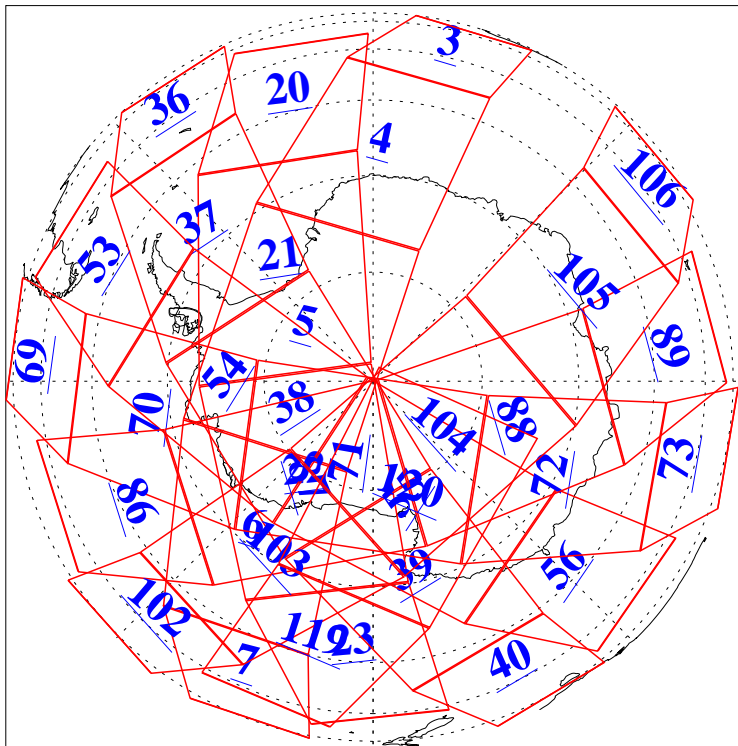

L1B Availability
AMSU Granules: 236
HSB Granules: 0
AIRS Granules: 236

24 Dec 2022
DoY 358
Aqua Day 7539
Granules: 1 to 120

Granules: 121 to 240

Legend: AMSU Available, HSB Available, AIRS Available

L1B Availability
 AMSU Granules: 236
 HSB Granules: 0
 AIRS Granules: 236

24 Dec 2022
 DoY 358
 Aqua Day 7539

Ascending Granules

Descending Granules

Legend: AMSU Available, *HSB Available*, *AIRS Available*

L1B Availability
 AMSU Granules: 236
 HSB Granules: 0
 AIRS Granules: 236

24 Dec 2022
 DoY 358
 Aqua Day 7539

Northern Hemisphere Granules

Southern Hemisphere Granules

Legend: AMSU Available, HSB Available, **AIRS Available**