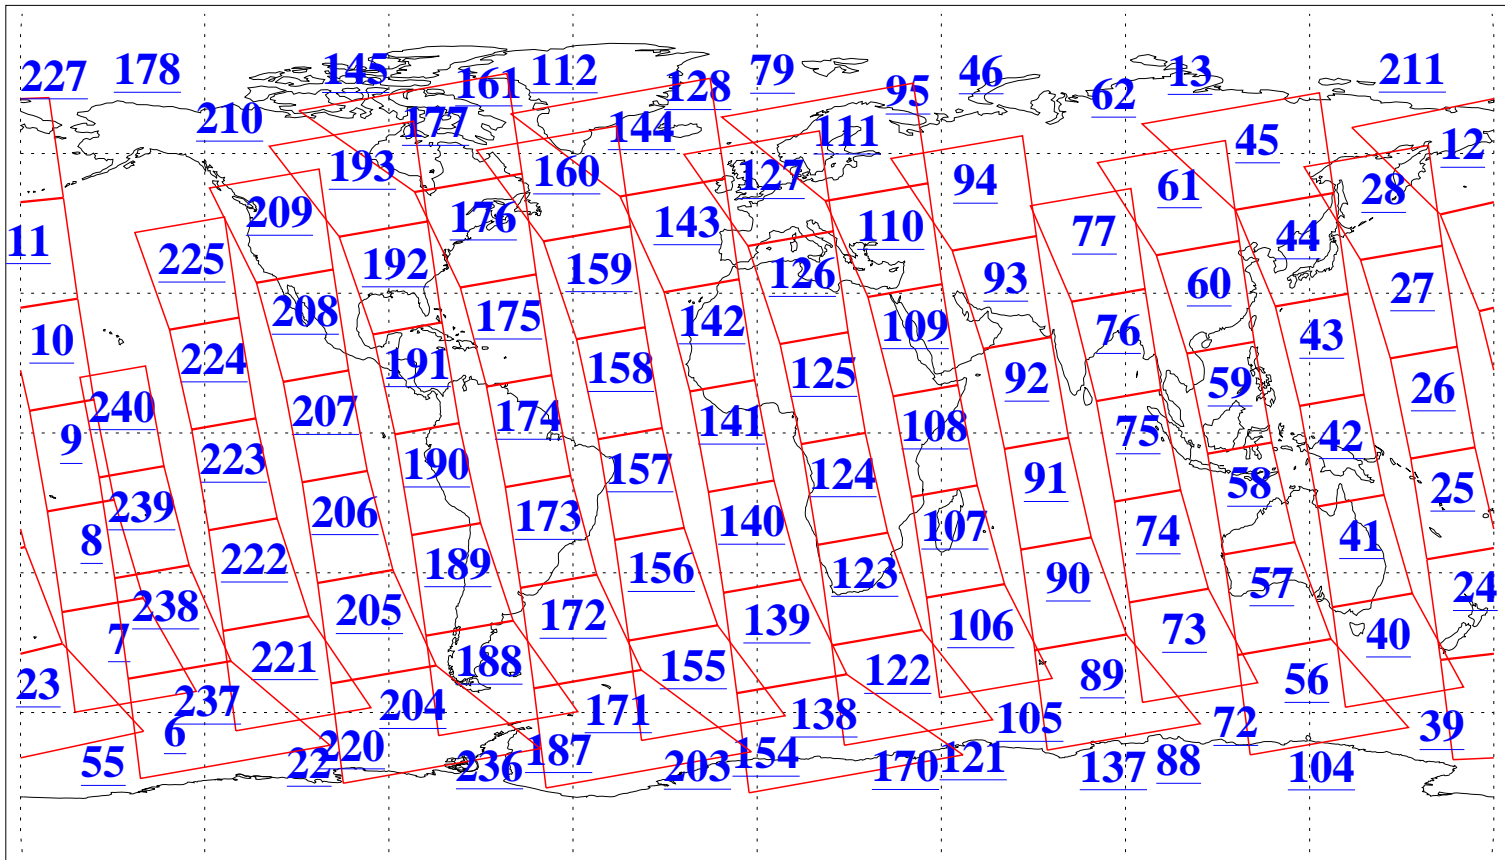

L1B Availability
AMSU Granules: 236
HSB Granules: 0
AIRS Granules: 236

24 Dec 2022
DoY 358
Aqua Day 7539
Granules: 1 to 120

Granules: 121 to 240

Legend: AMSU Available, HSB Available, AIRS Available

L1B Availability
 AMSU Granules: 236
 HSB Granules: 0
 AIRS Granules: 236

24 Dec 2022
 DoY 358
 Aqua Day 7539

Ascending Granules

Descending Granules

Legend: AMSU Available, *HSB Available*, *AIRS Available*

L1B Availability
 AMSU Granules: 236
 HSB Granules: 0
 AIRS Granules: 236

24 Dec 2022
 DoY 358
 Aqua Day 7539

Northern Hemisphere Granules

Southern Hemisphere Granules

Legend: AMSU Available, HSB Available, **AIRS Available**