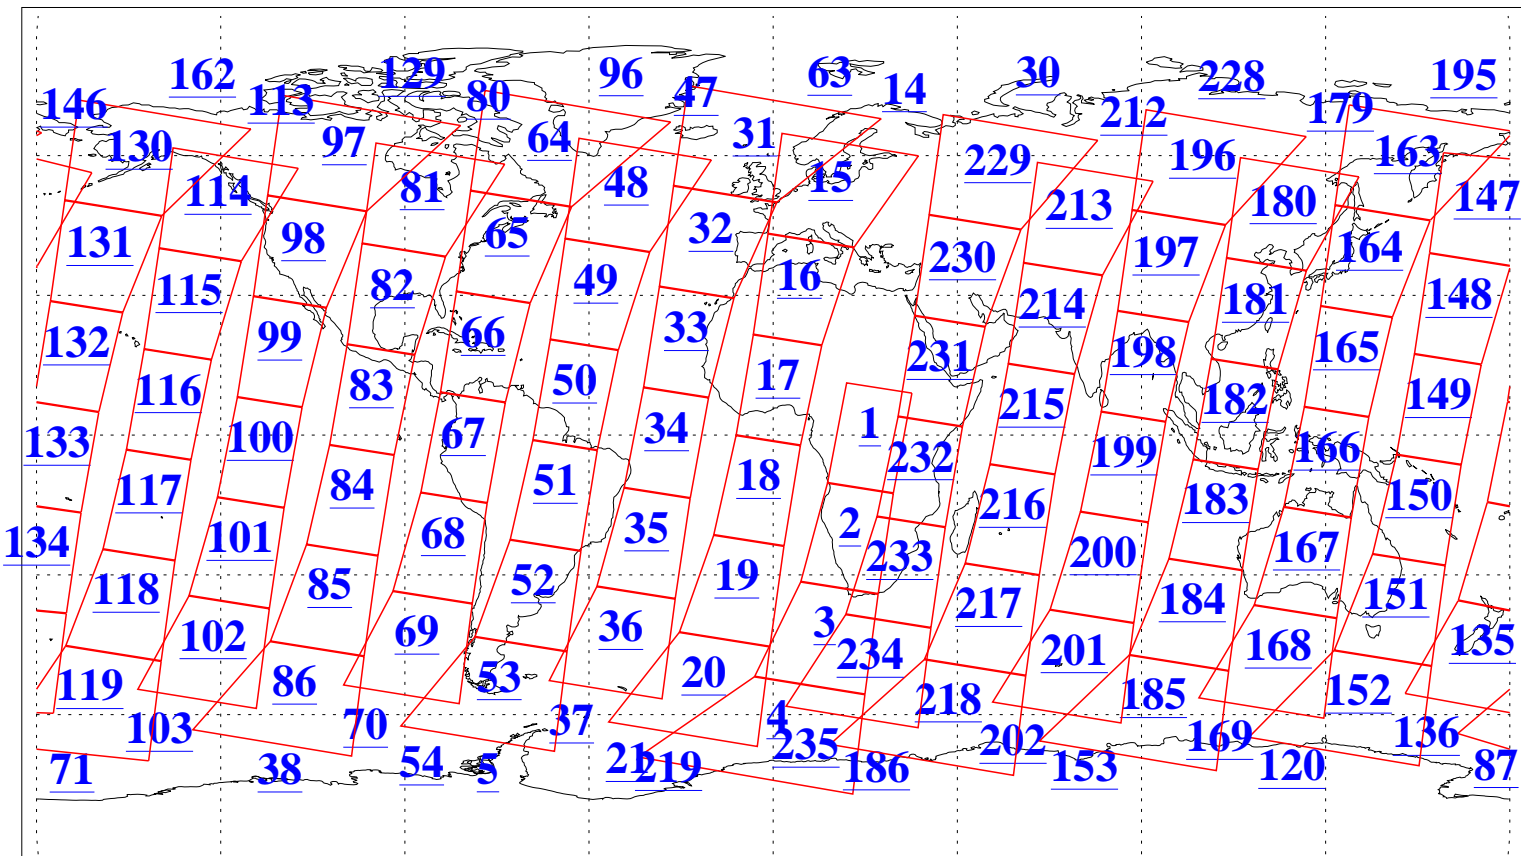

L1B Availability
AMSU Granules: 236
HSB Granules: 0
AIRS Granules: 236

24 Dec 2022
DoY 358
Aqua Day 7539
Granules: 1 to 120

Granules: 121 to 240

Legend: AMSU Available, HSB Available, AIRS Available

L1B Availability
 AMSU Granules: 236
 HSB Granules: 0
 AIRS Granules: 236

24 Dec 2022
 DoY 358
 Aqua Day 7539

Ascending Granules

Descending Granules

Legend: AMSU Available, *HSB Available*, *AIRS Available*

L1B Availability
 AMSU Granules: 236
 HSB Granules: 0
 AIRS Granules: 236

24 Dec 2022
 DoY 358
 Aqua Day 7539

Northern Hemisphere Granules

Southern Hemisphere Granules

Legend: AMSU Available, HSB Available, **AIRS Available**