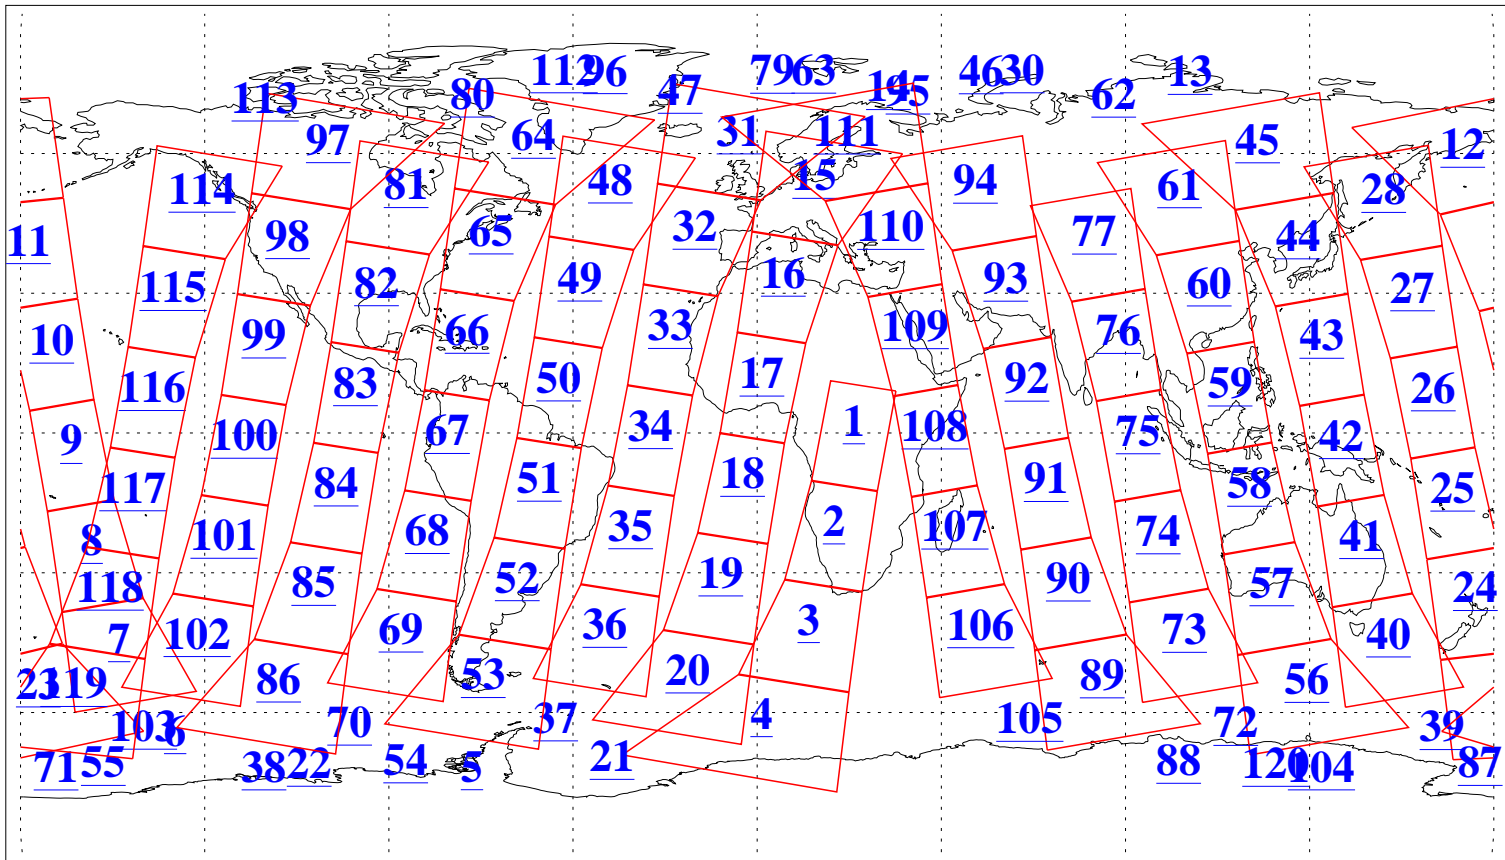

L1B Availability
AMSU Granules: 236
HSB Granules: 0
AIRS Granules: 236

24 Dec 2022
DoY 358
Aqua Day 7539
Granules: 1 to 120

Granules: 121 to 240

Legend: AMSU Available, HSB Available, AIRS Available

L1B Availability
 AMSU Granules: 236
 HSB Granules: 0
 AIRS Granules: 236

24 Dec 2022
 DoY 358
 Aqua Day 7539

Ascending Granules

Descending Granules

Legend: AMSU Available, *HSB Available*, *AIRS Available*

L1B Availability
 AMSU Granules: 236
 HSB Granules: 0
 AIRS Granules: 236

24 Dec 2022
 DoY 358
 Aqua Day 7539

Northern Hemisphere Granules

Southern Hemisphere Granules

Legend: AMSU Available, HSB Available, **AIRS Available**