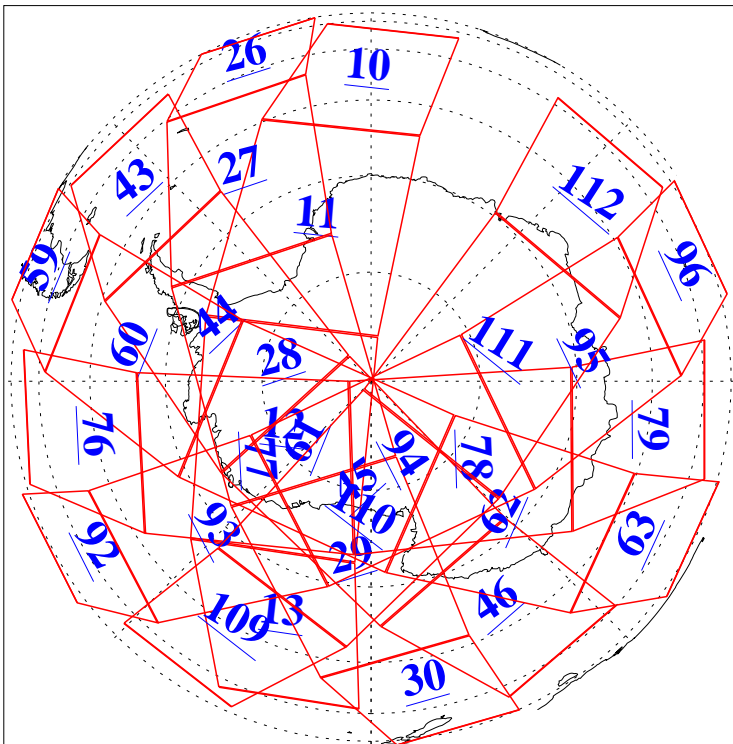

L1B Availability  
AMSU Granules: 237  
HSB Granules: 0  
AIRS Granules: 237

18 Dec 2022  
DoY 352  
Aqua Day 7533  
Granules: 1 to 120

Granules: 121 to 240

Legend: AMSU Available, *HSB Available*, **AIRS Available**

L1B Availability  
 AMSU Granules: 237  
 HSB Granules: 0  
 AIRS Granules: 237

18 Dec 2022  
 DoY 352  
 Aqua Day 7533

Ascending Granules

Descending Granules

Legend: AMSU Available, *HSB Available*, AIRS Available

L1B Availability  
 AMSU Granules: 237  
 HSB Granules: 0  
 AIRS Granules: 237

18 Dec 2022  
 DoY 352  
 Aqua Day 7533

Northern Hemisphere Granules

Southern Hemisphere Granules

Legend: AMSU Available, HSB Available, **AIRS Available**