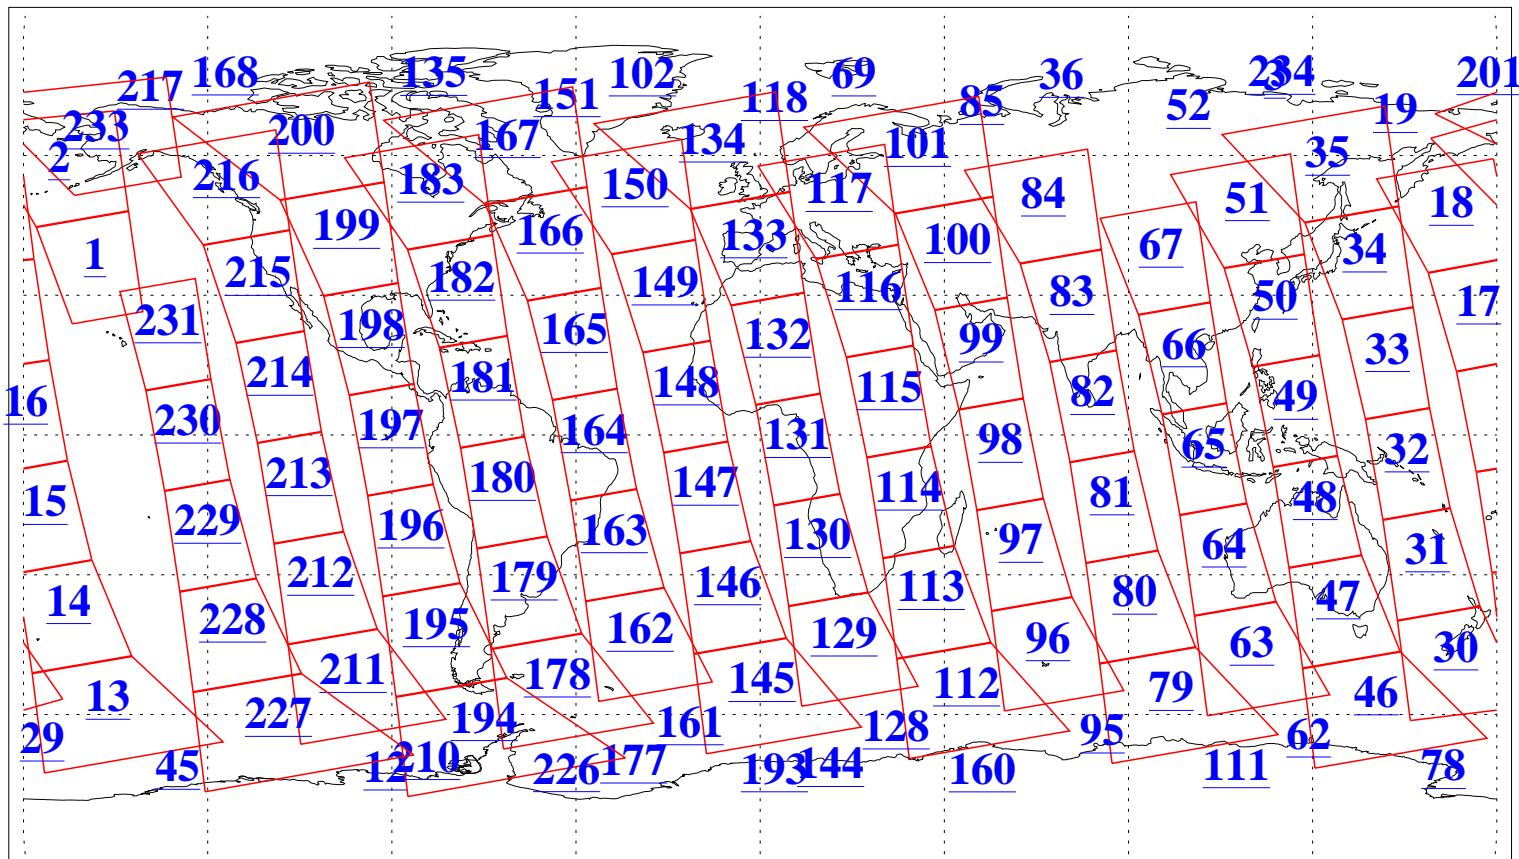

L1B Availability  
AMSU Granules: 237  
HSB Granules: 0  
AIRS Granules: 237

18 Dec 2022  
DoY 352  
Aqua Day 7533  
Granules: 1 to 120

Granules: 121 to 240

Legend: AMSU Available, *HSB Available*, **AIRS Available**

L1B Availability  
 AMSU Granules: 237  
 HSB Granules: 0  
 AIRS Granules: 237

18 Dec 2022  
 DoY 352  
 Aqua Day 7533

Ascending Granules

Descending Granules

Legend: AMSU Available, *HSB Available*, AIRS Available

L1B Availability  
 AMSU Granules: 237  
 HSB Granules: 0  
 AIRS Granules: 237

18 Dec 2022  
 DoY 352  
 Aqua Day 7533

Northern Hemisphere Granules

Southern Hemisphere Granules

Legend: AMSU Available, HSB Available, **AIRS Available**