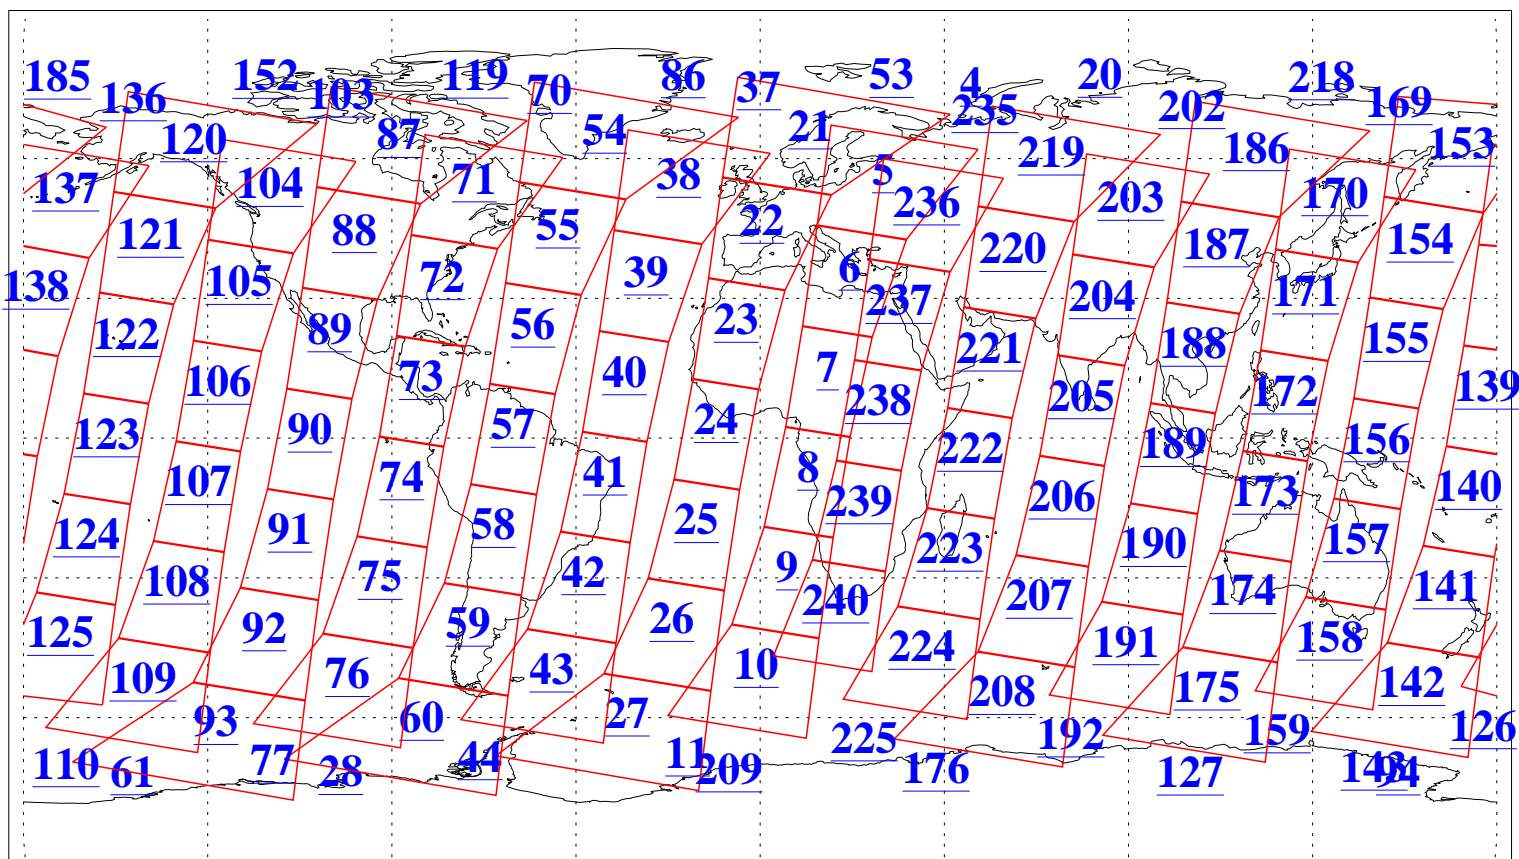

L1B Availability  
AMSU Granules: 237  
HSB Granules: 0  
AIRS Granules: 237

18 Dec 2022  
DoY 352  
Aqua Day 7533  
Granules: 1 to 120

Granules: 121 to 240

Legend: AMSU Available, *HSB Available*, **AIRS Available**

L1B Availability  
 AMSU Granules: 237  
 HSB Granules: 0  
 AIRS Granules: 237

18 Dec 2022  
 DoY 352  
 Aqua Day 7533

Ascending Granules

Descending Granules

Legend: AMSU Available, *HSB Available*, AIRS Available

L1B Availability  
 AMSU Granules: 237  
 HSB Granules: 0  
 AIRS Granules: 237

18 Dec 2022  
 DoY 352  
 Aqua Day 7533

Northern Hemisphere Granules

Southern Hemisphere Granules

Legend: AMSU Available, HSB Available, **AIRS Available**