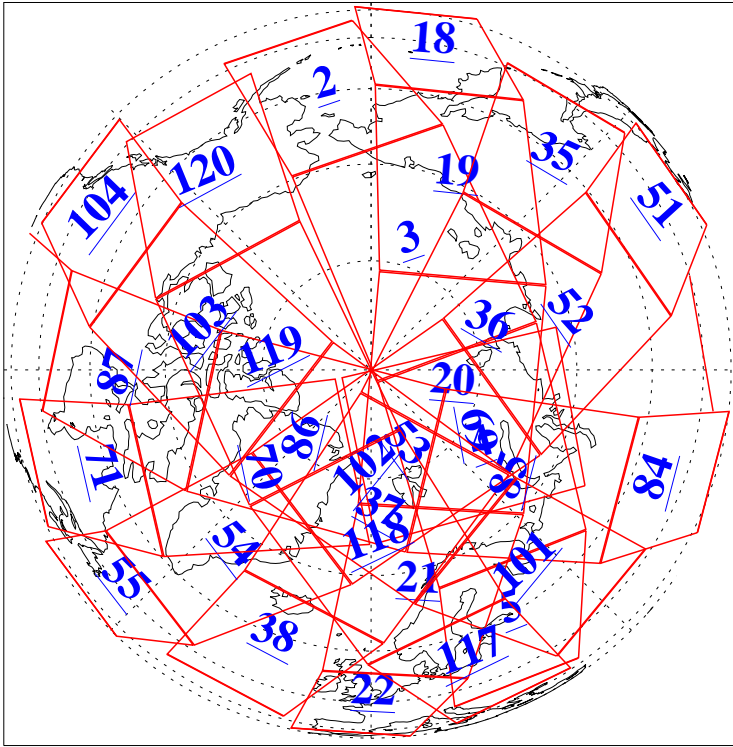

L1B Availability  
AMSU Granules: 237  
HSB Granules: 0  
AIRS Granules: 237

18 Dec 2022  
DoY 352  
Aqua Day 7533  
Granules: 1 to 120

Granules: 121 to 240

Legend: AMSU Available, *HSB Available*, **AIRS Available**

L1B Availability  
 AMSU Granules: 237  
 HSB Granules: 0  
 AIRS Granules: 237

18 Dec 2022  
 DoY 352  
 Aqua Day 7533

Ascending Granules

Descending Granules

Legend: AMSU Available, *HSB Available*, AIRS Available

L1B Availability  
 AMSU Granules: 237  
 HSB Granules: 0  
 AIRS Granules: 237

18 Dec 2022  
 DoY 352  
 Aqua Day 7533

Northern Hemisphere Granules

Southern Hemisphere Granules

Legend: AMSU Available, HSB Available, **AIRS Available**