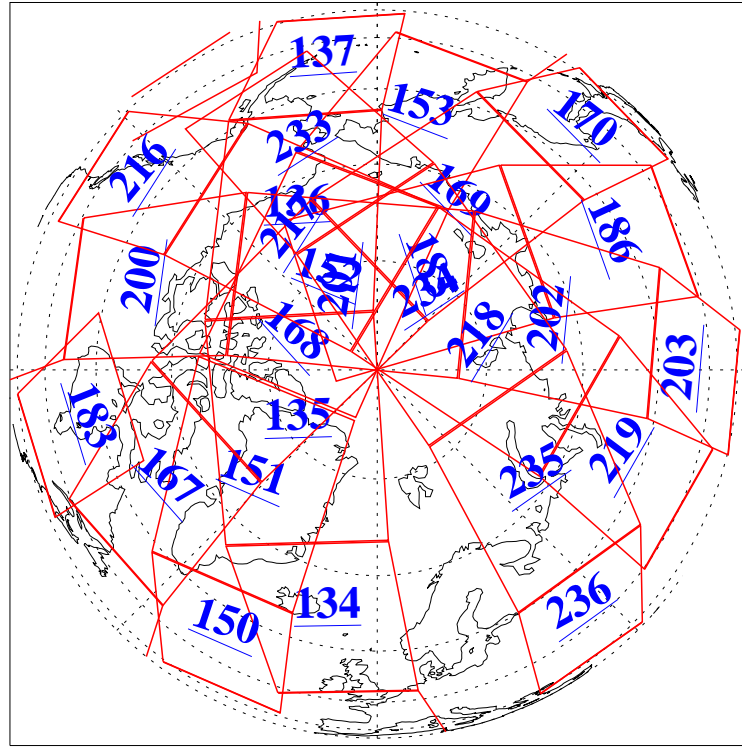

L1B Availability  
AMSU Granules: 237  
HSB Granules: 0  
AIRS Granules: 237

18 Dec 2022  
DoY 352  
Aqua Day 7533  
Granules: 1 to 120

Granules: 121 to 240

Legend: AMSU Available, *HSB Available*, **AIRS Available**

L1B Availability  
 AMSU Granules: 237  
 HSB Granules: 0  
 AIRS Granules: 237

18 Dec 2022  
 DoY 352  
 Aqua Day 7533

Ascending Granules

Descending Granules

Legend: AMSU Available, *HSB Available*, AIRS Available

L1B Availability  
 AMSU Granules: 237  
 HSB Granules: 0  
 AIRS Granules: 237

18 Dec 2022  
 DoY 352  
 Aqua Day 7533

Northern Hemisphere Granules

Southern Hemisphere Granules

Legend: AMSU Available, HSB Available, **AIRS Available**