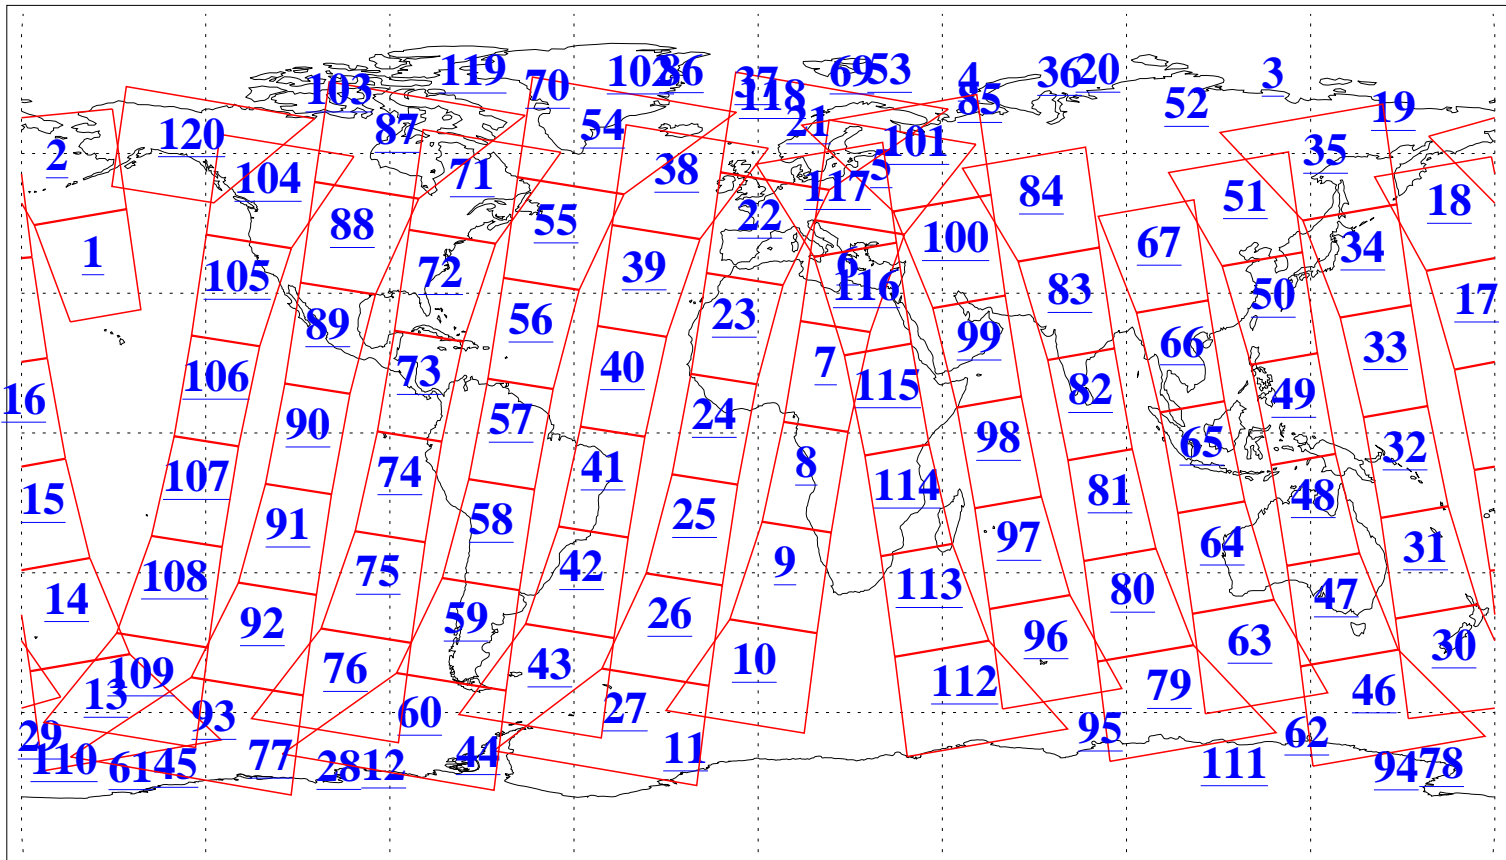

L1B Availability  
AMSU Granules: 237  
HSB Granules: 0  
AIRS Granules: 237

18 Dec 2022  
DoY 352  
Aqua Day 7533  
Granules: 1 to 120

Granules: 121 to 240

Legend: AMSU Available, *HSB Available*, **AIRS Available**

L1B Availability  
 AMSU Granules: 237  
 HSB Granules: 0  
 AIRS Granules: 237

18 Dec 2022  
 DoY 352  
 Aqua Day 7533

Ascending Granules

Descending Granules

Legend: AMSU Available, *HSB Available*, AIRS Available

L1B Availability  
 AMSU Granules: 237  
 HSB Granules: 0  
 AIRS Granules: 237

18 Dec 2022  
 DoY 352  
 Aqua Day 7533

Northern Hemisphere Granules

Southern Hemisphere Granules

Legend: AMSU Available, HSB Available, **AIRS Available**