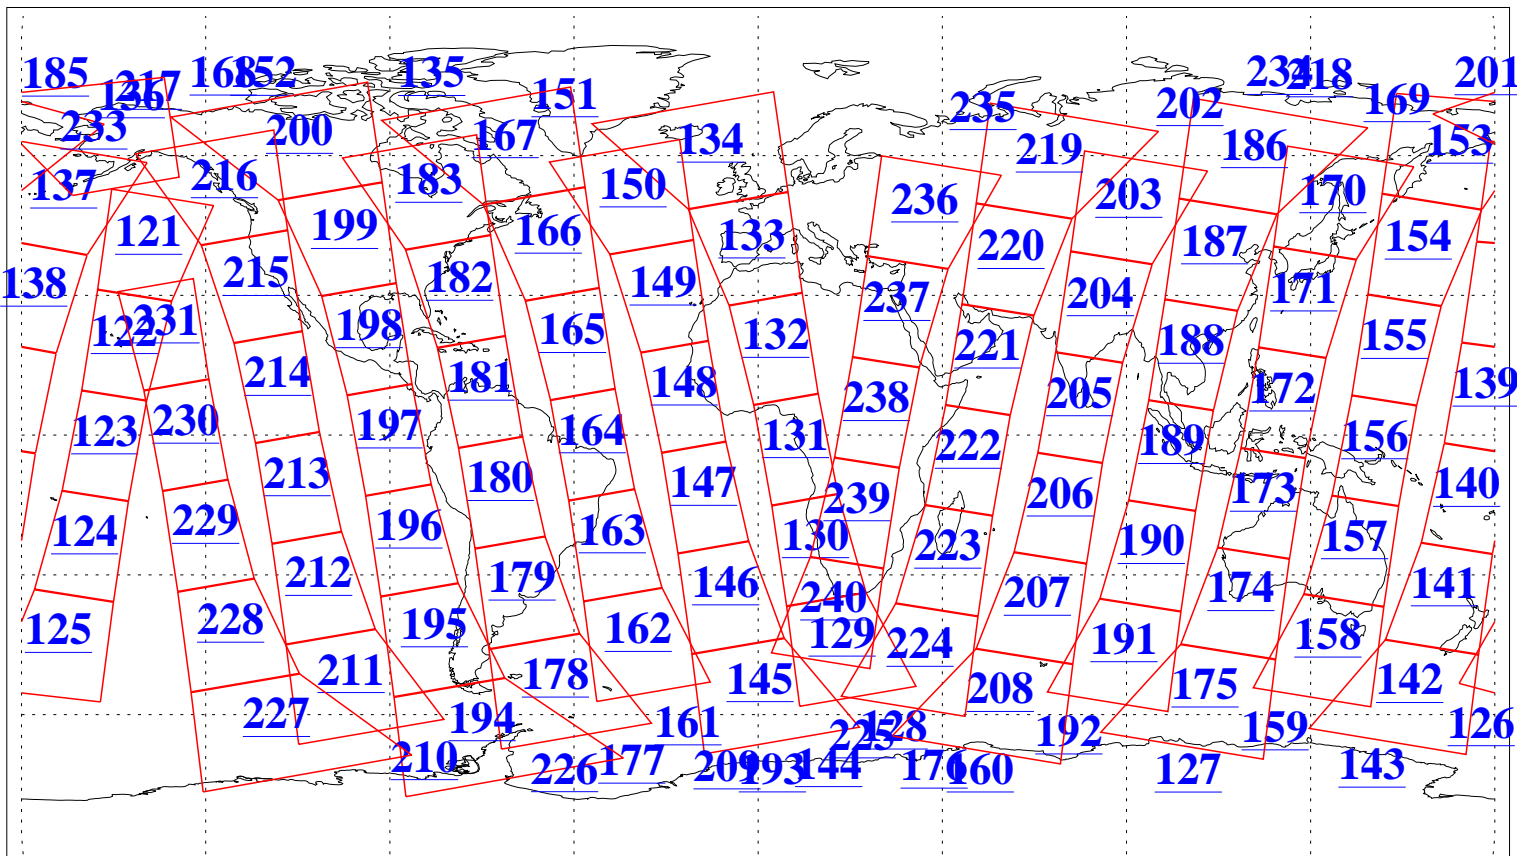

L1B Availability  
AMSU Granules: 237  
HSB Granules: 0  
AIRS Granules: 237

18 Dec 2022  
DoY 352  
Aqua Day 7533  
Granules: 1 to 120

Granules: 121 to 240

Legend: AMSU Available, *HSB Available*, **AIRS Available**

L1B Availability  
 AMSU Granules: 237  
 HSB Granules: 0  
 AIRS Granules: 237

18 Dec 2022  
 DoY 352  
 Aqua Day 7533

Ascending Granules

Descending Granules

Legend: AMSU Available, *HSB Available*, AIRS Available