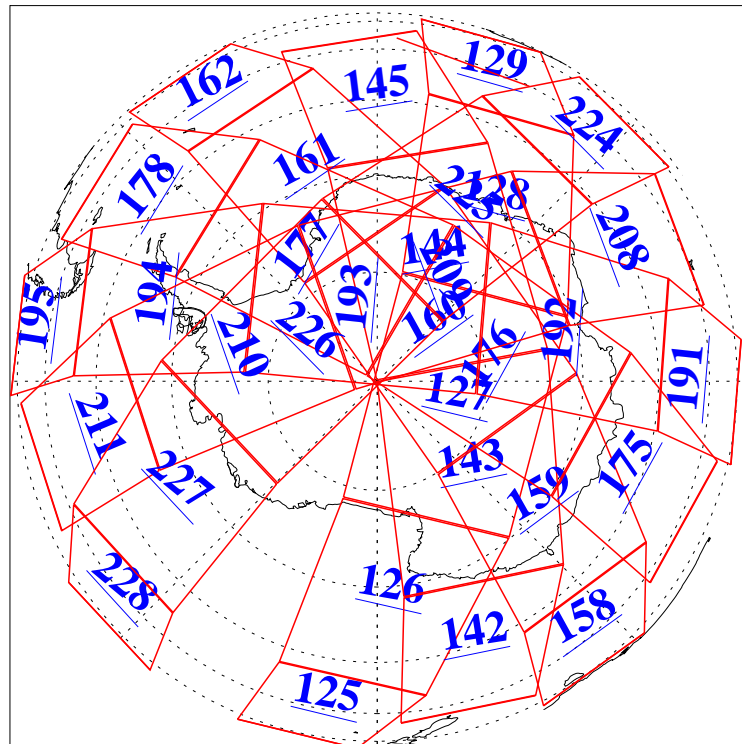

L1B Availability  
AMSU Granules: 237  
HSB Granules: 0  
AIRS Granules: 237

18 Dec 2022  
DoY 352  
Aqua Day 7533  
Granules: 1 to 120

Granules: 121 to 240

Legend: AMSU Available, *HSB Available*, **AIRS Available**

L1B Availability  
 AMSU Granules: 237  
 HSB Granules: 0  
 AIRS Granules: 237

18 Dec 2022  
 DoY 352  
 Aqua Day 7533

Ascending Granules

Descending Granules

Legend: AMSU Available, *HSB Available*, AIRS Available

L1B Availability  
 AMSU Granules: 237  
 HSB Granules: 0  
 AIRS Granules: 237

18 Dec 2022  
 DoY 352  
 Aqua Day 7533

Northern Hemisphere Granules

Southern Hemisphere Granules

Legend: AMSU Available, HSB Available, **AIRS Available**