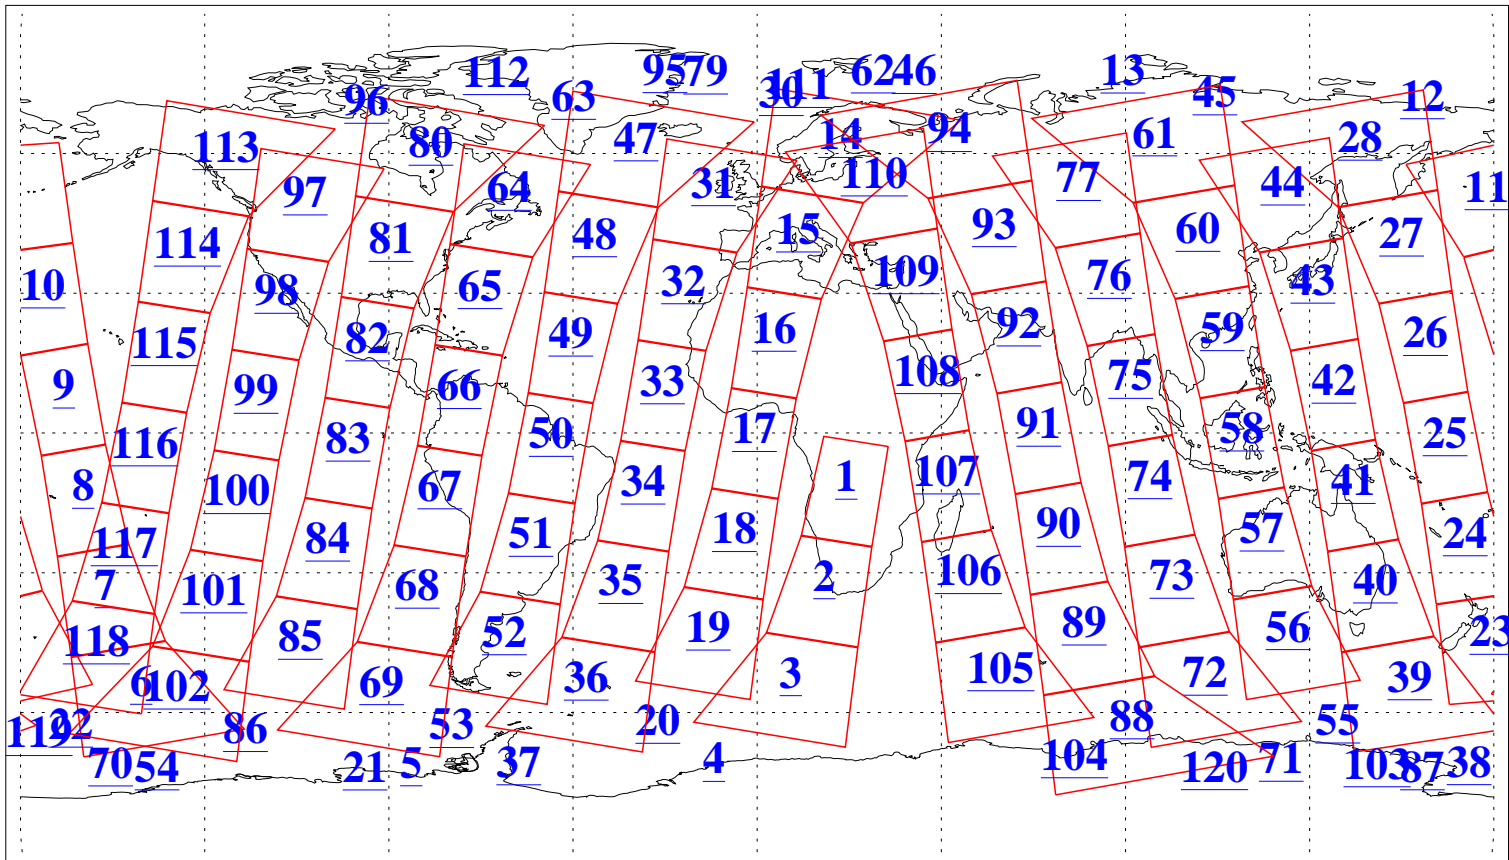

L1B Availability
AMSU Granules: 236
HSB Granules: 0
AIRS Granules: 236

17 Dec 2022
DoY 351
Aqua Day 7532
Granules: 1 to 120

Granules: 121 to 240

Legend: AMSU Available, *HSB Available*, *AIRS Available*

L1B Availability
AMSU Granules: 236
HSB Granules: 0
AIRS Granules: 236

17 Dec 2022
DoY 351
Aqua Day 7532

Ascending Granules

Descending Granules

Legend: AMSU Available, HSB Available, AIRS Available

L1B Availability
AMSU Granules: 236
HSB Granules: 0
AIRS Granules: 236

17 Dec 2022
DoY 351
Aqua Day 7532

Northern Hemisphere Granules

Southern Hemisphere Granules

Legend: AMSU Available, HSB Available, **AIRS Available**