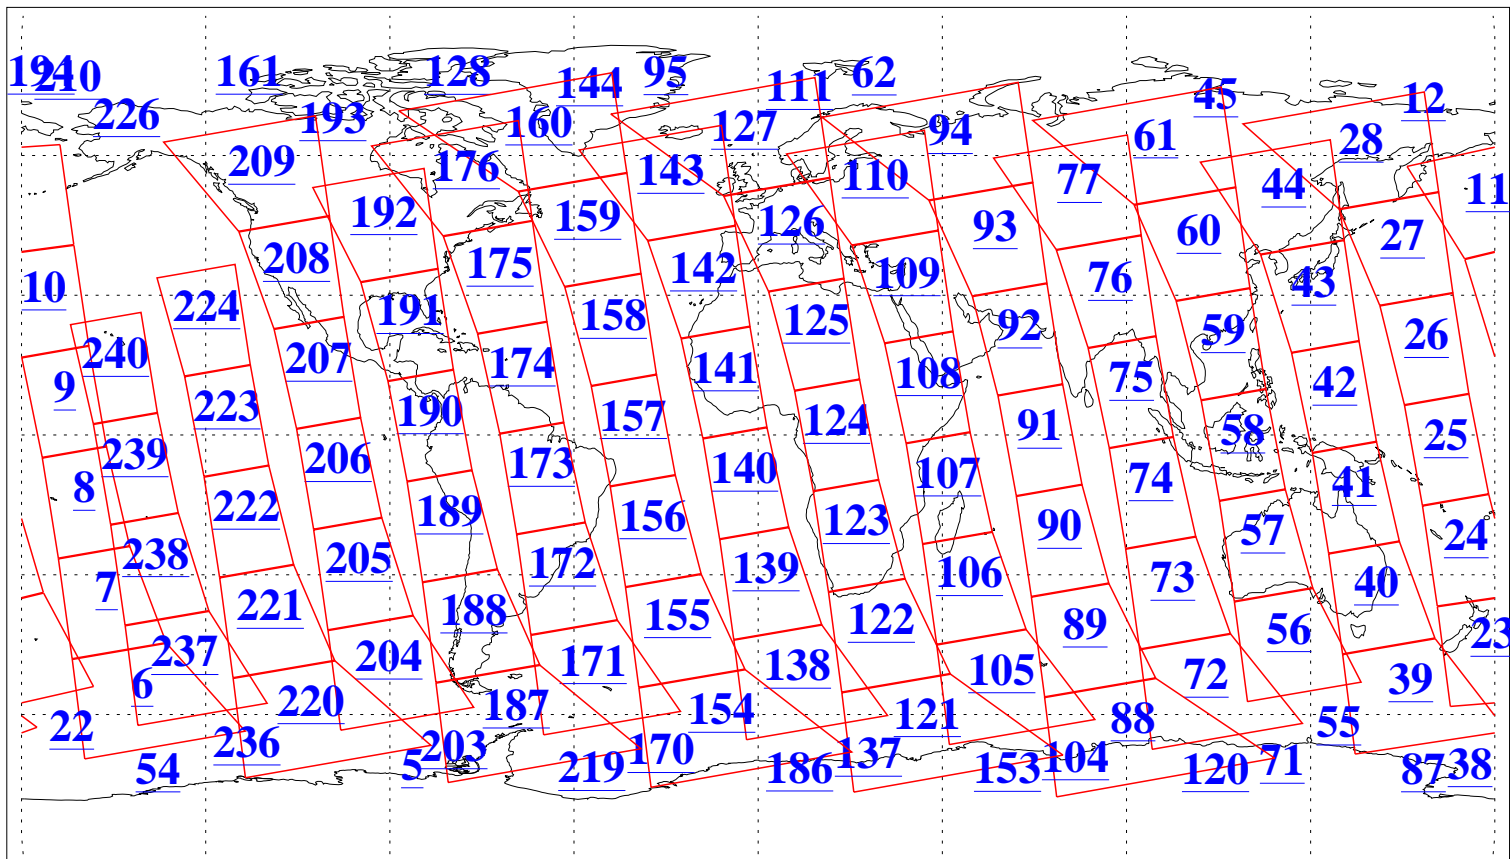

L1B Availability
AMSU Granules: 236
HSB Granules: 0
AIRS Granules: 236

17 Dec 2022
DoY 351
Aqua Day 7532
Granules: 1 to 120

Granules: 121 to 240

Legend: AMSU Available, *HSB Available*, *AIRS Available*

L1B Availability
AMSU Granules: 236
HSB Granules: 0
AIRS Granules: 236

17 Dec 2022
DoY 351
Aqua Day 7532

Ascending Granules

Descending Granules

Legend: AMSU Available, HSB Available, AIRS Available

L1B Availability
AMSU Granules: 236
HSB Granules: 0
AIRS Granules: 236

17 Dec 2022
DoY 351
Aqua Day 7532

Northern Hemisphere Granules

Southern Hemisphere Granules

Legend: AMSU Available, HSB Available, **AIRS Available**