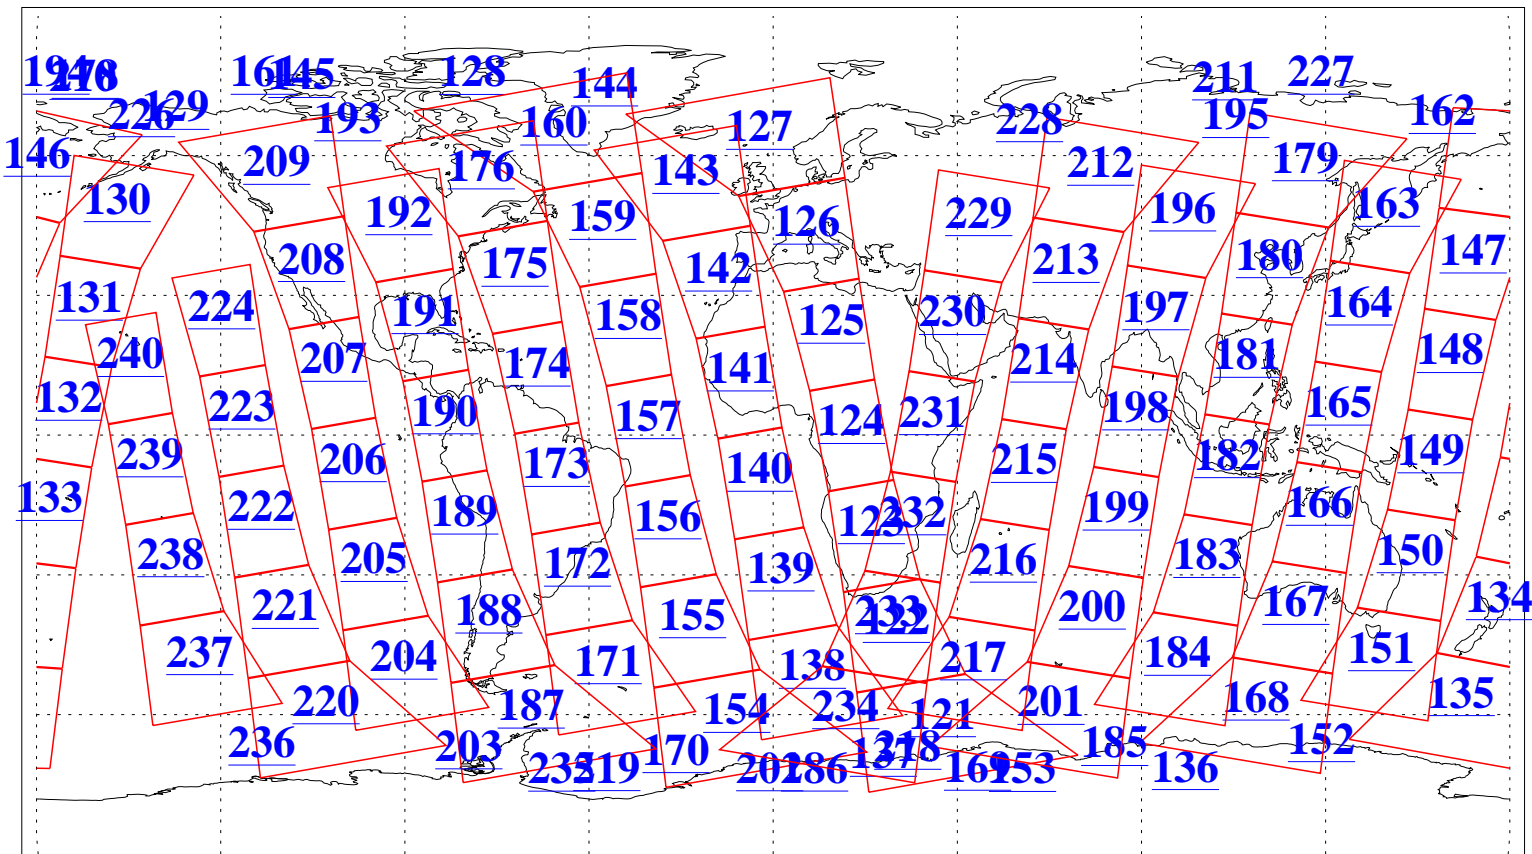

L1B Availability
AMSU Granules: 236
HSB Granules: 0
AIRS Granules: 236

17 Dec 2022
DoY 351
Aqua Day 7532
Granules: 1 to 120

Granules: 121 to 240

Legend: AMSU Available, *HSB Available*, *AIRS Available*

L1B Availability
AMSU Granules: 236
HSB Granules: 0
AIRS Granules: 236

17 Dec 2022
DoY 351
Aqua Day 7532

Ascending Granules

Descending Granules

Legend: AMSU Available, HSB Available, AIRS Available

L1B Availability
AMSU Granules: 236
HSB Granules: 0
AIRS Granules: 236

17 Dec 2022
DoY 351
Aqua Day 7532

Northern Hemisphere Granules

Southern Hemisphere Granules

Legend: AMSU Available, HSB Available, **AIRS Available**