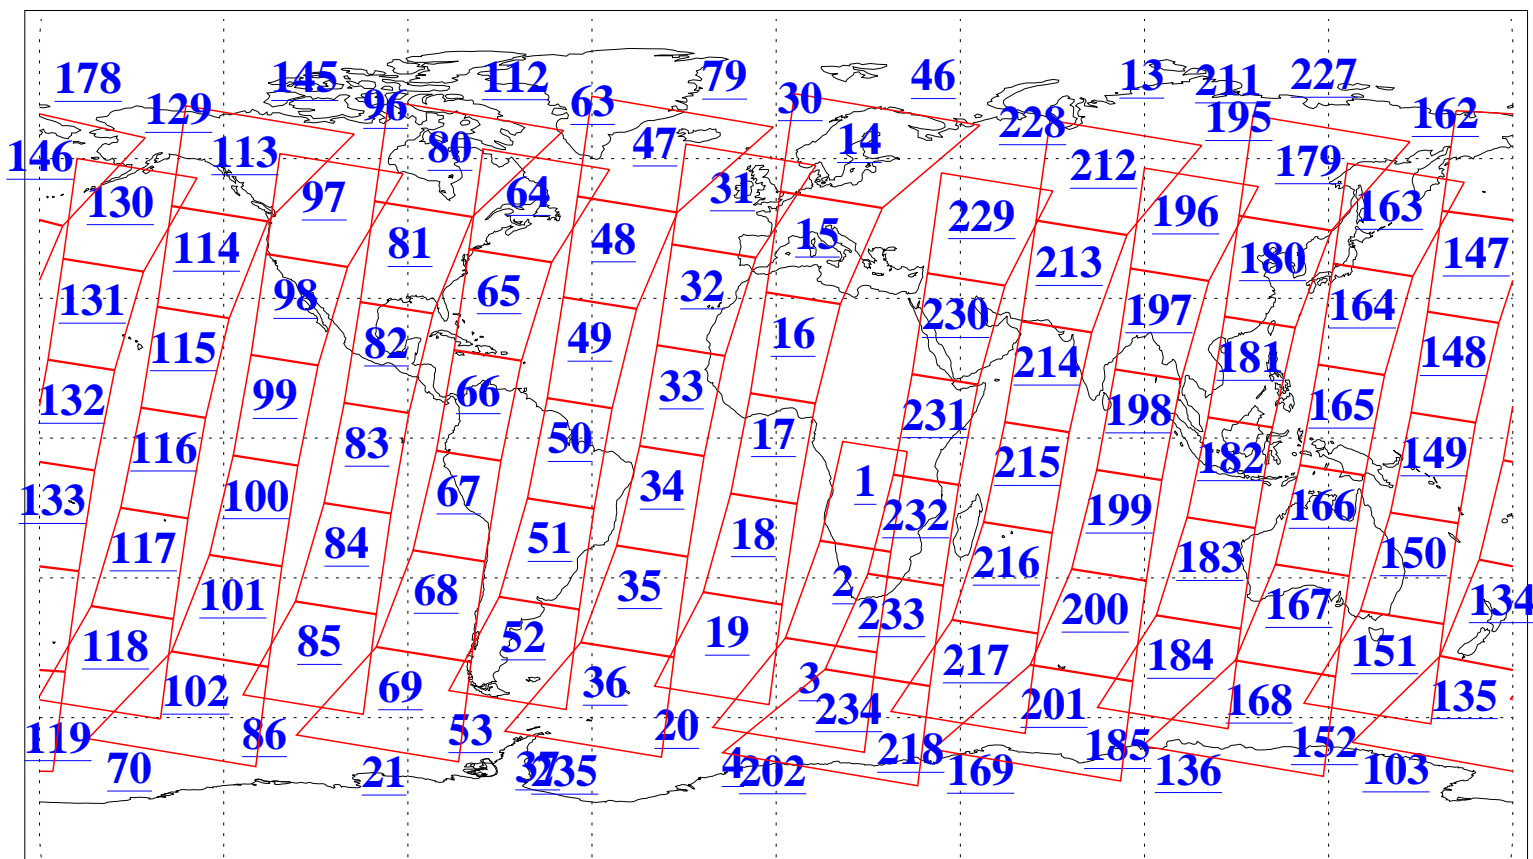

L1B Availability
AMSU Granules: 236
HSB Granules: 0
AIRS Granules: 236

17 Dec 2022
DoY 351
Aqua Day 7532
Granules: 1 to 120

Granules: 121 to 240

Legend: AMSU Available, *HSB Available*, *AIRS Available*

L1B Availability
AMSU Granules: 236
HSB Granules: 0
AIRS Granules: 236

17 Dec 2022
DoY 351
Aqua Day 7532

Ascending Granules

Descending Granules

Legend: AMSU Available, HSB Available, AIRS Available

L1B Availability
AMSU Granules: 236
HSB Granules: 0
AIRS Granules: 236

17 Dec 2022
DoY 351
Aqua Day 7532

Northern Hemisphere Granules

Southern Hemisphere Granules

Legend: AMSU Available, HSB Available, **AIRS Available**