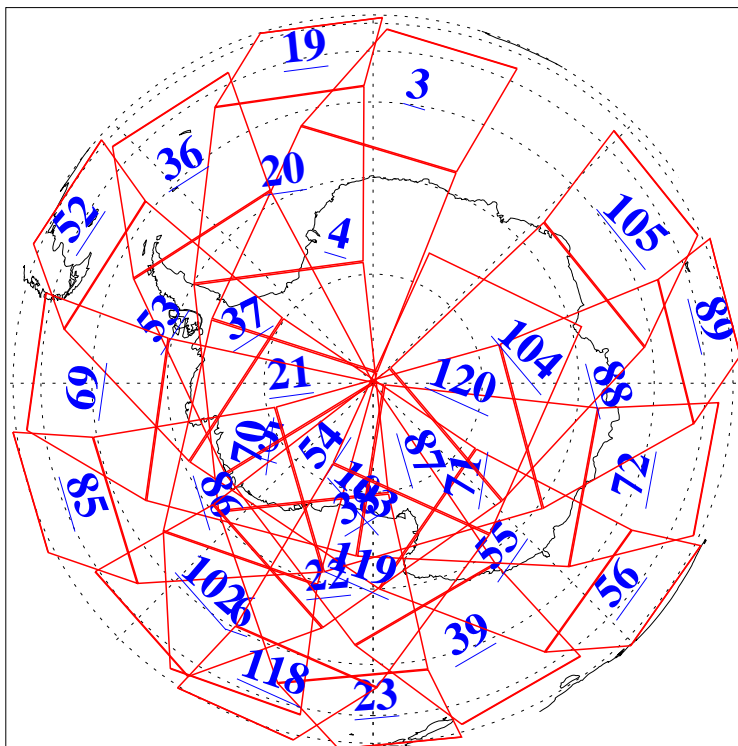

L1B Availability
AMSU Granules: 236
HSB Granules: 0
AIRS Granules: 236

17 Dec 2022
DoY 351
Aqua Day 7532
Granules: 1 to 120

Granules: 121 to 240

Legend: AMSU Available, *HSB Available*, *AIRS Available*

L1B Availability
AMSU Granules: 236
HSB Granules: 0
AIRS Granules: 236

17 Dec 2022
DoY 351
Aqua Day 7532

Ascending Granules

Descending Granules

Legend: AMSU Available, HSB Available, AIRS Available

L1B Availability
AMSU Granules: 236
HSB Granules: 0
AIRS Granules: 236

17 Dec 2022
DoY 351
Aqua Day 7532

Northern Hemisphere Granules

Southern Hemisphere Granules

Legend: AMSU Available, HSB Available, **AIRS Available**