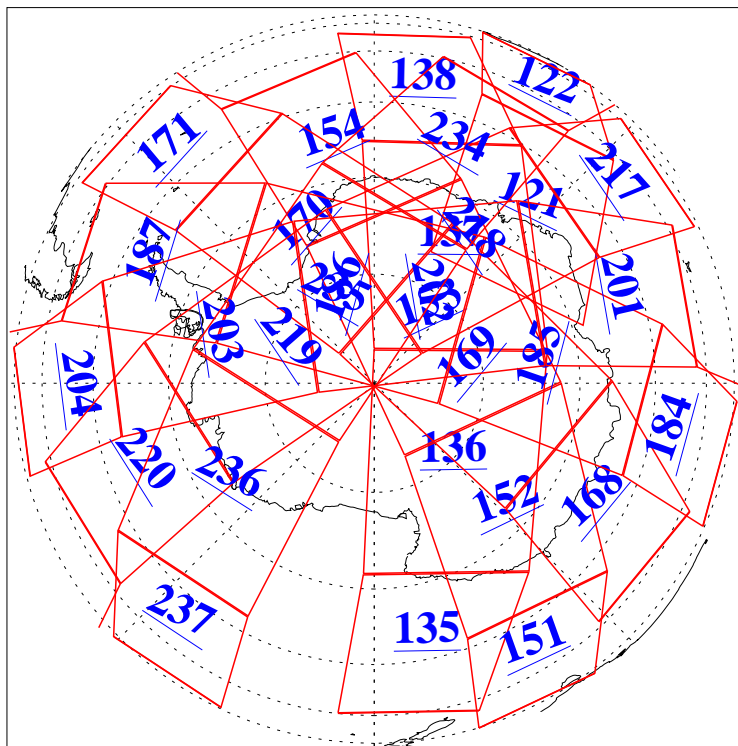

L1B Availability
AMSU Granules: 236
HSB Granules: 0
AIRS Granules: 236

17 Dec 2022
DoY 351
Aqua Day 7532
Granules: 1 to 120

Granules: 121 to 240

Legend: AMSU Available, *HSB Available*, *AIRS Available*

L1B Availability
AMSU Granules: 236
HSB Granules: 0
AIRS Granules: 236

17 Dec 2022
DoY 351
Aqua Day 7532

Ascending Granules

Descending Granules

Legend: AMSU Available, HSB Available, AIRS Available

L1B Availability
AMSU Granules: 236
HSB Granules: 0
AIRS Granules: 236

17 Dec 2022
DoY 351
Aqua Day 7532

Northern Hemisphere Granules

Southern Hemisphere Granules

Legend: AMSU Available, HSB Available, **AIRS Available**