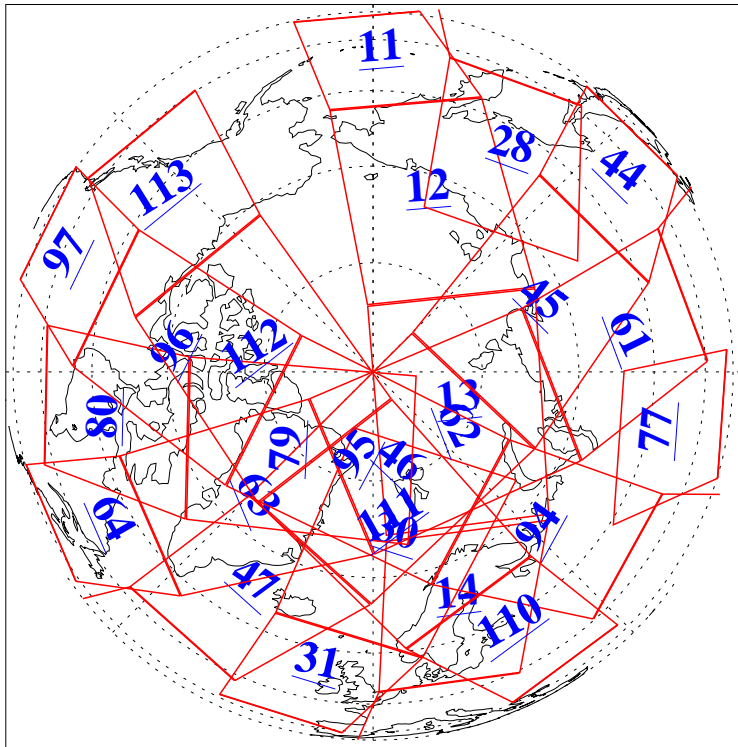

L1B Availability
AMSU Granules: 236
HSB Granules: 0
AIRS Granules: 236

17 Dec 2022
DoY 351
Aqua Day 7532
Granules: 1 to 120

Granules: 121 to 240

Legend: AMSU Available, *HSB Available*, *AIRS Available*

L1B Availability
AMSU Granules: 236
HSB Granules: 0
AIRS Granules: 236

17 Dec 2022
DoY 351
Aqua Day 7532

Ascending Granules

Descending Granules

Legend: AMSU Available, HSB Available, AIRS Available

L1B Availability
AMSU Granules: 236
HSB Granules: 0
AIRS Granules: 236

17 Dec 2022
DoY 351
Aqua Day 7532

Northern Hemisphere Granules

Southern Hemisphere Granules

Legend: AMSU Available, HSB Available, **AIRS Available**