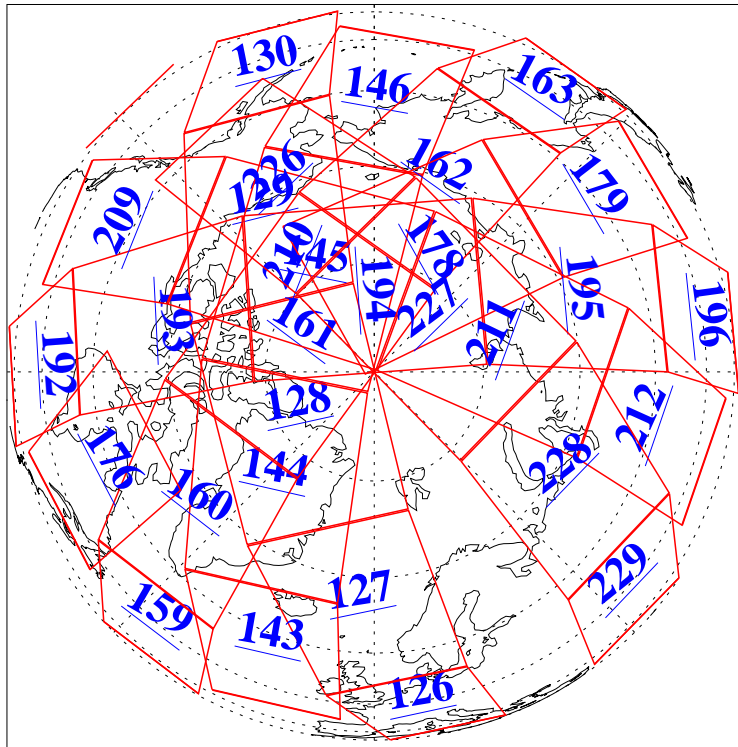

17 Dec 2022
DoY 351
Aqua Day 7532

Ascending Granules

Descending Granules

Legend: AMSU Available, HSB Available, AIRS Available

L1B Availability
AMSU Granules: 236
HSB Granules: 0
AIRS Granules: 236

17 Dec 2022
DoY 351
Aqua Day 7532

Northern Hemisphere Granules

Southern Hemisphere Granules

Legend: AMSU Available, HSB Available, **AIRS Available**