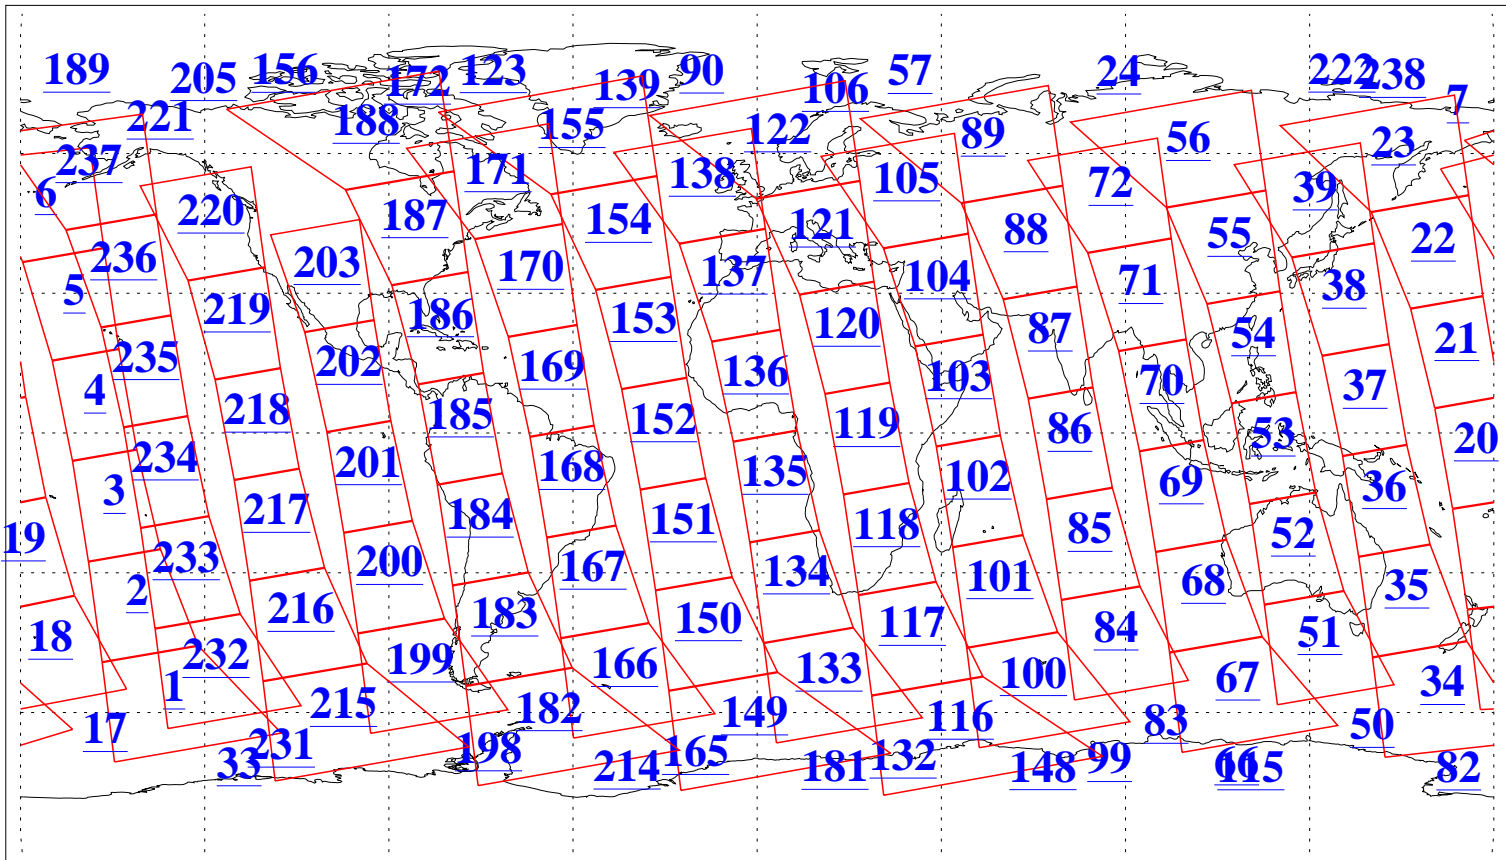

L1B Availability
AMSU Granules: 236
HSB Granules: 0
AIRS Granules: 237

14 Dec 2022
DoY 348
Aqua Day 7529
Granules: 1 to 120

Granules: 121 to 240

Legend: AMSU Available, *HSB Available*, *AIRS Available*

L1B Availability
 AMSU Granules: 236
 HSB Granules: 0
 AIRS Granules: 237

14 Dec 2022
 DoY 348
 Aqua Day 7529

Ascending Granules

Descending Granules

Legend: AMSU Available, *HSB Available*, *AIRS Available*

L1B Availability
 AMSU Granules: 236
 HSB Granules: 0
 AIRS Granules: 237

14 Dec 2022
 DoY 348
 Aqua Day 7529

Northern Hemisphere Granules

Southern Hemisphere Granules

Legend: AMSU Available, HSB Available, **AIRS Available**