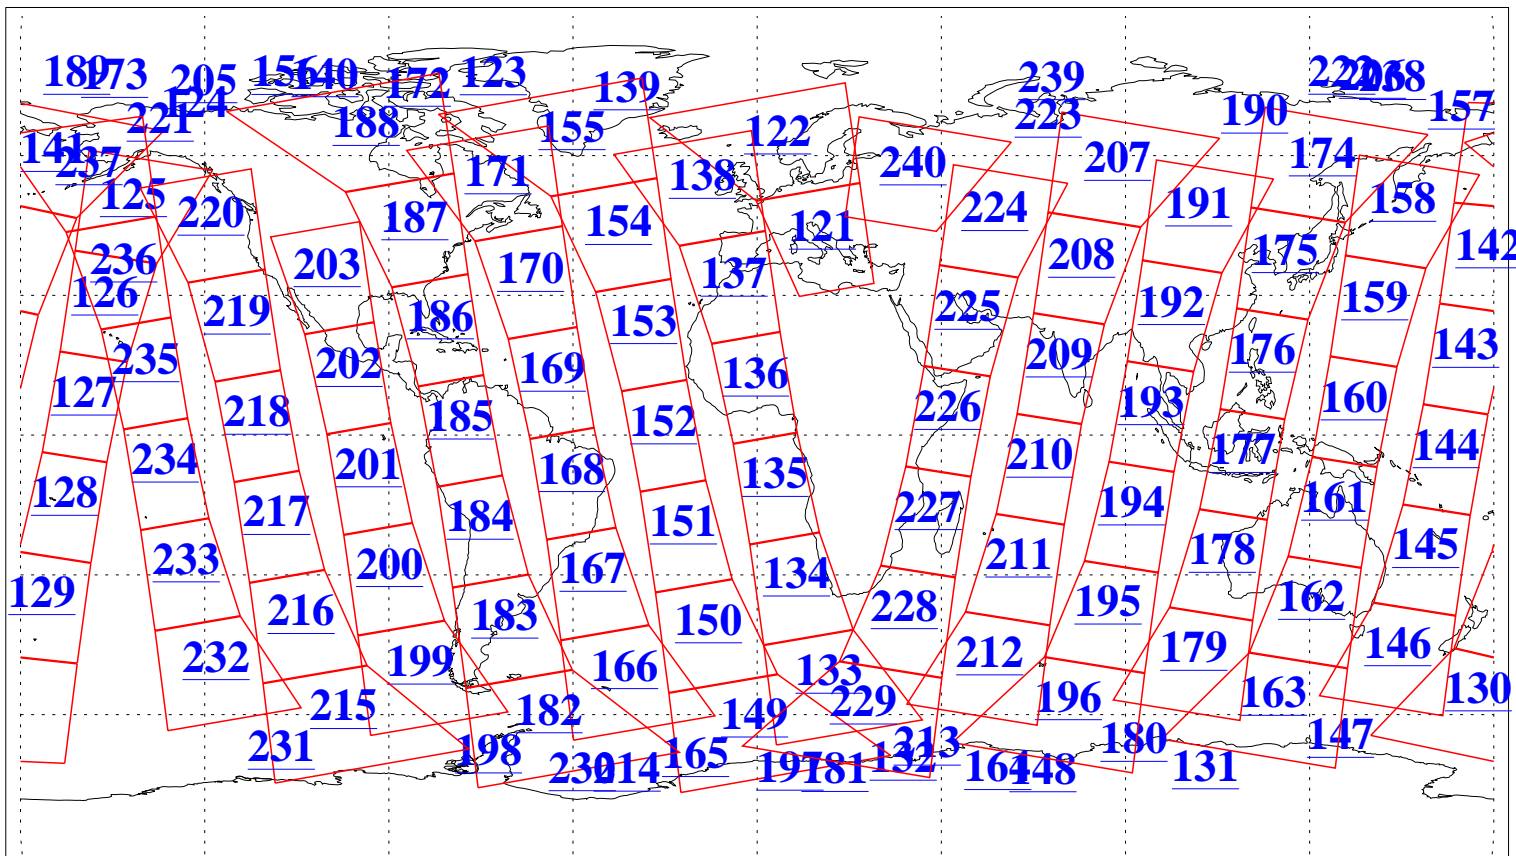

L1B Availability
AMSU Granules: 236
HSB Granules: 0
AIRS Granules: 237

14 Dec 2022
DoY 348
Aqua Day 7529
Granules: 1 to 120

Granules: 121 to 240

Legend: AMSU Available, *HSB Available*, *AIRS Available*

L1B Availability
 AMSU Granules: 236
 HSB Granules: 0
 AIRS Granules: 237

14 Dec 2022
 DoY 348
 Aqua Day 7529

Ascending Granules

Descending Granules

Legend: AMSU Available, *HSB Available*, *AIRS Available*

L1B Availability
 AMSU Granules: 236
 HSB Granules: 0
 AIRS Granules: 237

14 Dec 2022
 DoY 348
 Aqua Day 7529

Northern Hemisphere Granules

Southern Hemisphere Granules

Legend: AMSU Available, HSB Available, **AIRS Available**