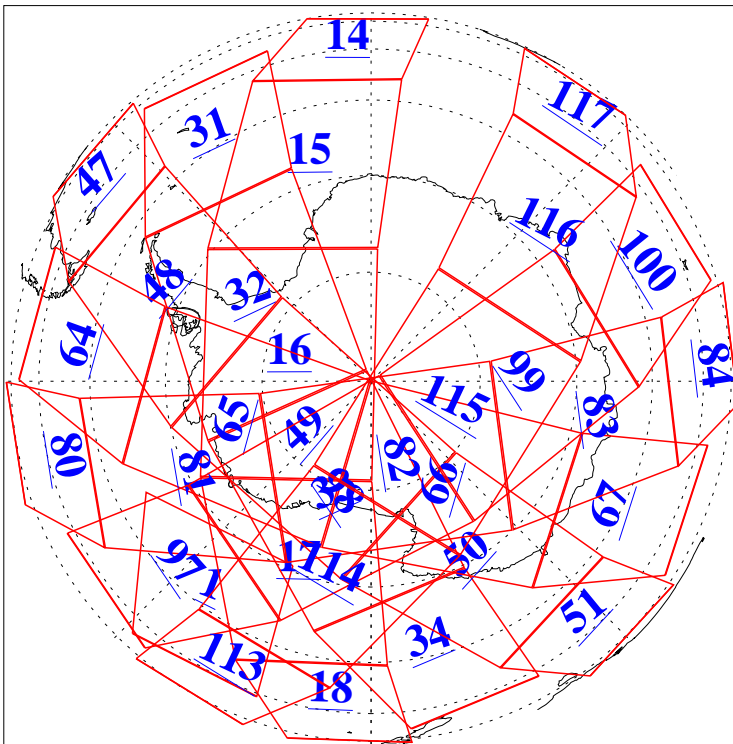

14 Dec 2022
 DoY 348
 Aqua Day 7529

Ascending Granules

Descending Granules

Legend: AMSU Available, *HSB Available*, *AIRS Available*

L1B Availability
 AMSU Granules: 236
 HSB Granules: 0
 AIRS Granules: 237

14 Dec 2022
 DoY 348
 Aqua Day 7529

Northern Hemisphere Granules

Southern Hemisphere Granules

Legend: AMSU Available, HSB Available, **AIRS Available**