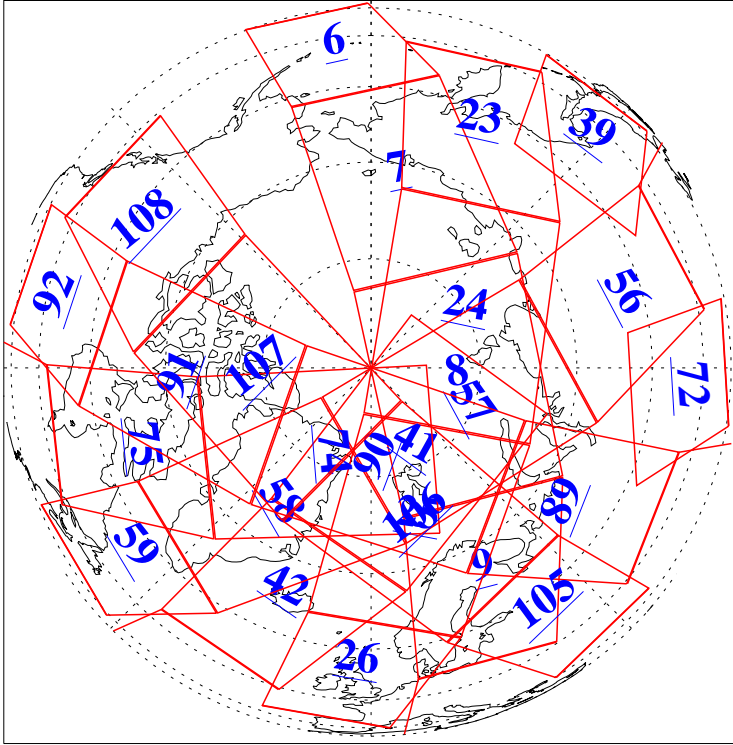

L1B Availability
AMSU Granules: 236
HSB Granules: 0
AIRS Granules: 237

14 Dec 2022
DoY 348
Aqua Day 7529
Granules: 1 to 120

Granules: 121 to 240

Legend: AMSU Available, *HSB Available*, *AIRS Available*

L1B Availability
 AMSU Granules: 236
 HSB Granules: 0
 AIRS Granules: 237

14 Dec 2022
 DoY 348
 Aqua Day 7529

Ascending Granules

Descending Granules

Legend: AMSU Available, *HSB Available*, *AIRS Available*

L1B Availability
 AMSU Granules: 236
 HSB Granules: 0
 AIRS Granules: 237

14 Dec 2022
 DoY 348
 Aqua Day 7529

Northern Hemisphere Granules

Southern Hemisphere Granules

Legend: AMSU Available, HSB Available, **AIRS Available**