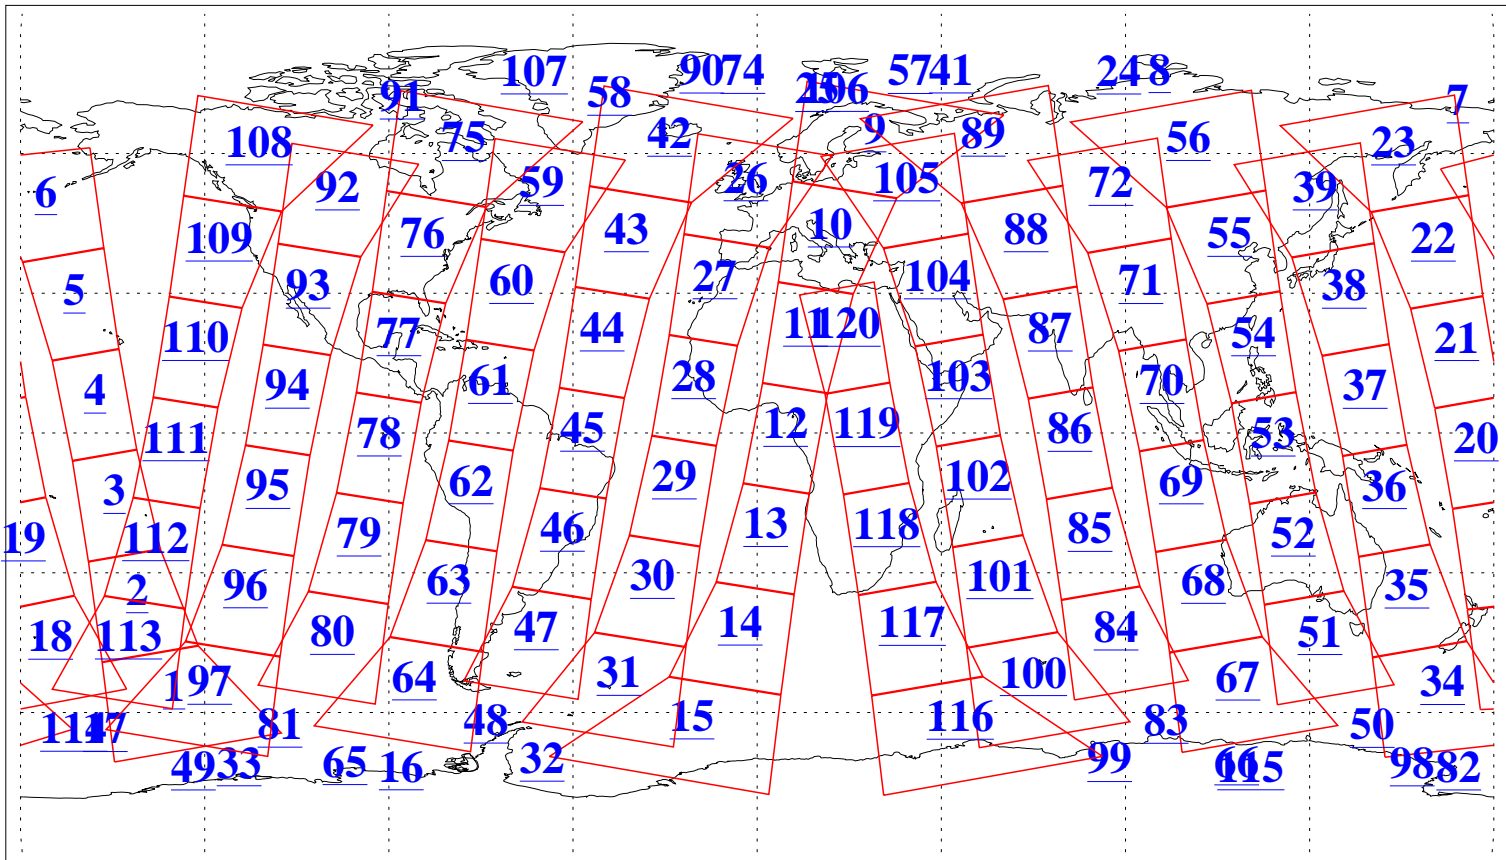

L1B Availability
AMSU Granules: 236
HSB Granules: 0
AIRS Granules: 237

14 Dec 2022
DoY 348
Aqua Day 7529
Granules: 1 to 120

Granules: 121 to 240

Legend: AMSU Available, *HSB Available*, *AIRS Available*

L1B Availability
 AMSU Granules: 236
 HSB Granules: 0
 AIRS Granules: 237

14 Dec 2022
 DoY 348
 Aqua Day 7529

Ascending Granules

Descending Granules

Legend: AMSU Available, *HSB Available*, *AIRS Available*

L1B Availability
 AMSU Granules: 236
 HSB Granules: 0
 AIRS Granules: 237

14 Dec 2022
 DoY 348
 Aqua Day 7529

Northern Hemisphere Granules

Southern Hemisphere Granules

Legend: AMSU Available, HSB Available, **AIRS Available**