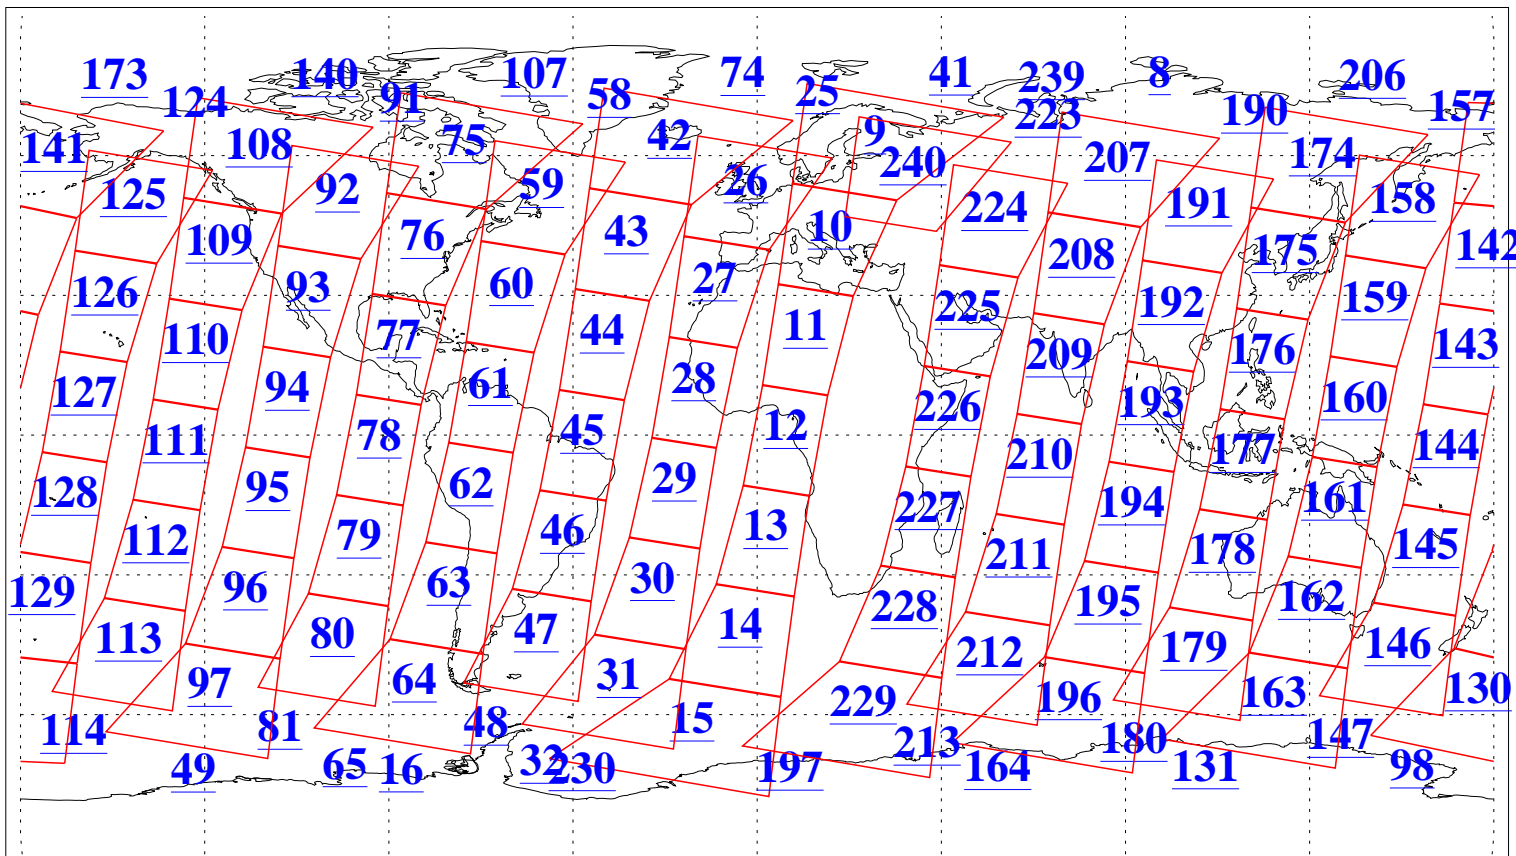

L1B Availability
AMSU Granules: 236
HSB Granules: 0
AIRS Granules: 237

14 Dec 2022
DoY 348
Aqua Day 7529
Granules: 1 to 120

Granules: 121 to 240

Legend: AMSU Available, *HSB Available*, *AIRS Available*

L1B Availability
 AMSU Granules: 236
 HSB Granules: 0
 AIRS Granules: 237

14 Dec 2022
 DoY 348
 Aqua Day 7529

Ascending Granules

Descending Granules

Legend: AMSU Available, *HSB Available*, *AIRS Available*

L1B Availability
 AMSU Granules: 236
 HSB Granules: 0
 AIRS Granules: 237

14 Dec 2022
 DoY 348
 Aqua Day 7529

Northern Hemisphere Granules

Southern Hemisphere Granules

Legend: AMSU Available, HSB Available, **AIRS Available**