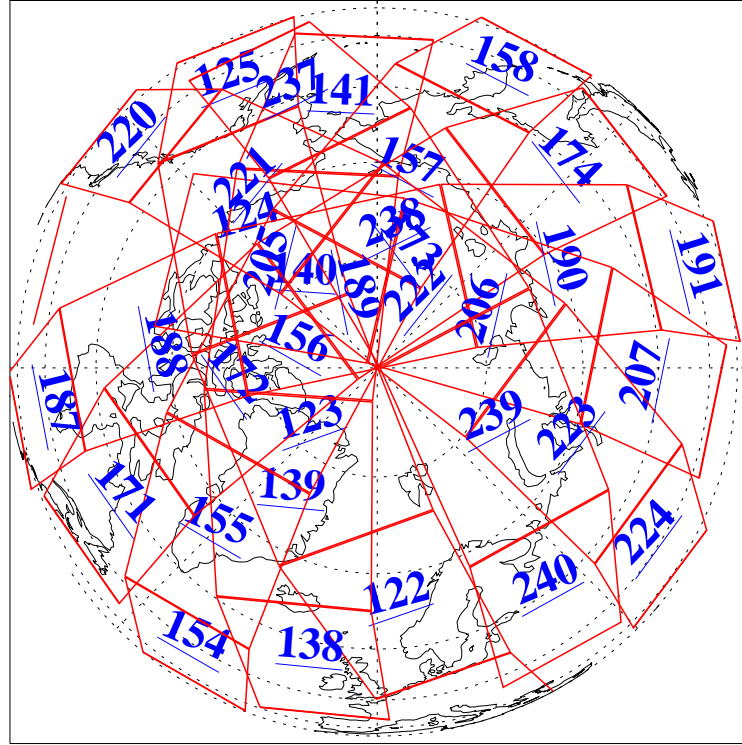

14 Dec 2022
 DoY 348
 Aqua Day 7529

Ascending Granules

Descending Granules

Legend: AMSU Available, *HSB Available*, *AIRS Available*

L1B Availability
 AMSU Granules: 236
 HSB Granules: 0
 AIRS Granules: 237

14 Dec 2022
 DoY 348
 Aqua Day 7529

Northern Hemisphere Granules

Southern Hemisphere Granules

Legend: AMSU Available, HSB Available, **AIRS Available**