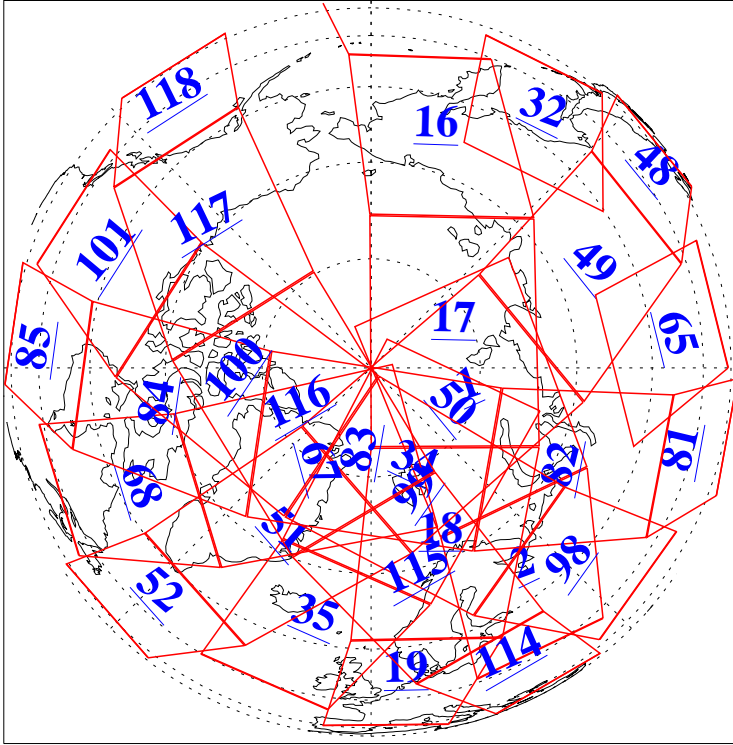

L1B Availability  
AMSU Granules: 235  
HSB Granules: 0  
AIRS Granules: 235

13 Dec 2022  
DoY 347  
Aqua Day 7528  
Granules: 1 to 120

Granules: 121 to 240

Legend: AMSU Available, *HSB Available*, *AIRS Available*

L1B Availability  
 AMSU Granules: 235  
 HSB Granules: 0  
 AIRS Granules: 235

13 Dec 2022  
 DoY 347  
 Aqua Day 7528

Ascending Granules

Descending Granules

Legend: AMSU Available, *HSB Available*, *AIRS Available*

L1B Availability  
 AMSU Granules: 235  
 HSB Granules: 0  
 AIRS Granules: 235

13 Dec 2022  
 DoY 347  
 Aqua Day 7528

Northern Hemisphere Granules

Southern Hemisphere Granules

Legend: AMSU Available, HSB Available, **AIRS Available**