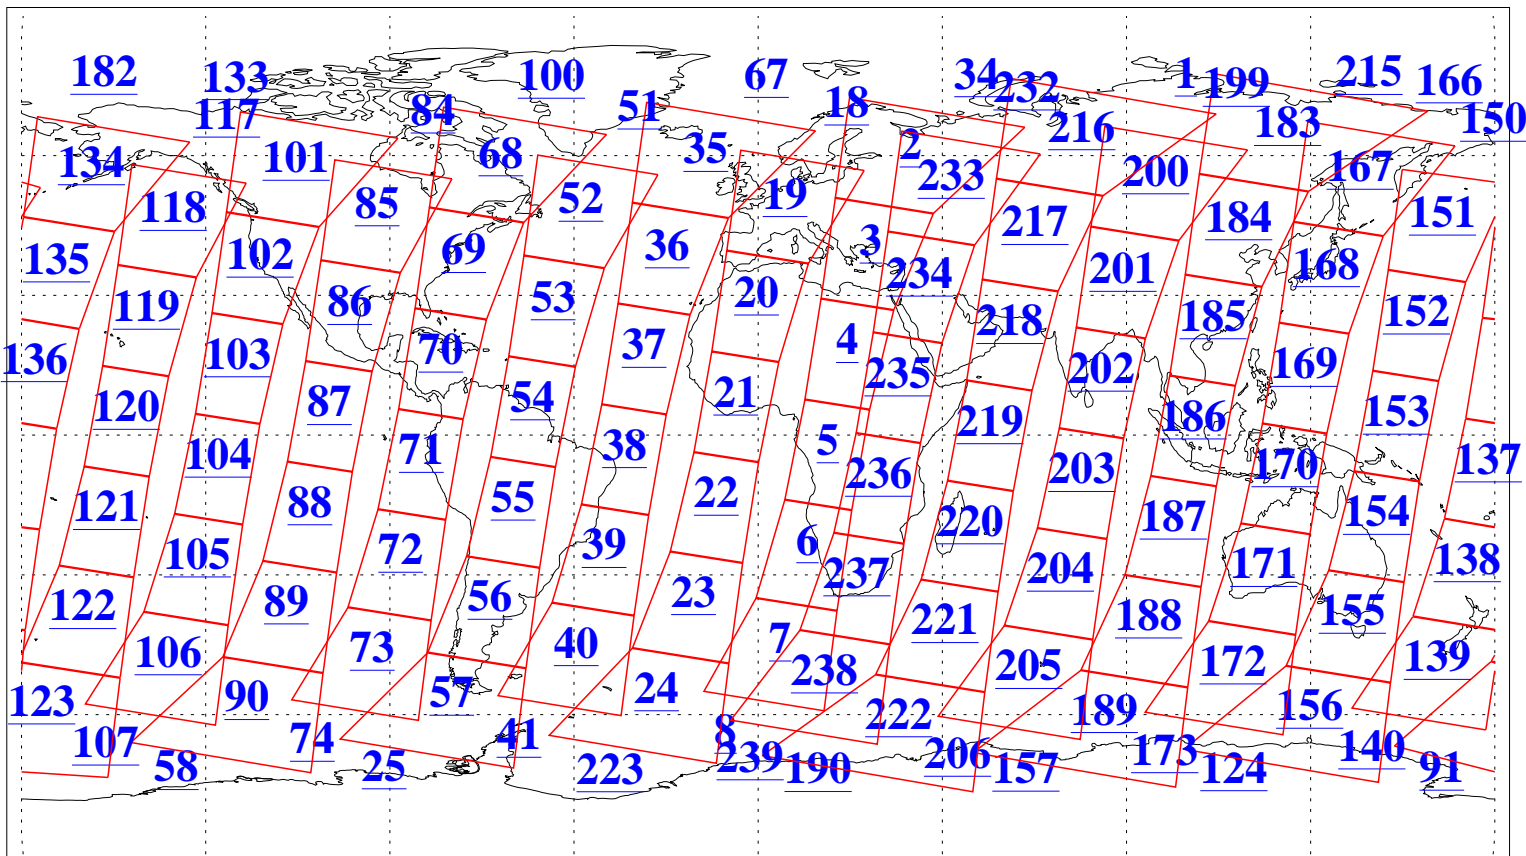

L1B Availability  
AMSU Granules: 235  
HSB Granules: 0  
AIRS Granules: 235

13 Dec 2022  
DoY 347  
Aqua Day 7528  
Granules: 1 to 120

Granules: 121 to 240

Legend: AMSU Available, *HSB Available*, *AIRS Available*

L1B Availability  
 AMSU Granules: 235  
 HSB Granules: 0  
 AIRS Granules: 235

13 Dec 2022  
 DoY 347  
 Aqua Day 7528

Ascending Granules

Descending Granules

Legend: AMSU Available, *HSB Available*, *AIRS Available*

L1B Availability  
 AMSU Granules: 235  
 HSB Granules: 0  
 AIRS Granules: 235

13 Dec 2022  
 DoY 347  
 Aqua Day 7528

Northern Hemisphere Granules

Southern Hemisphere Granules

Legend: AMSU Available, HSB Available, **AIRS Available**