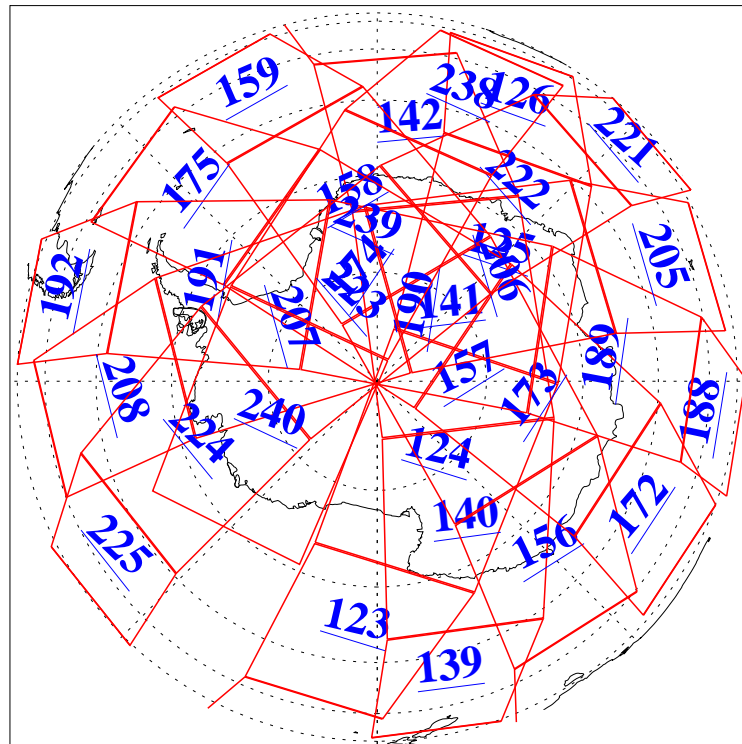

L1B Availability  
 AMSU Granules: 235  
 HSB Granules: 0  
 AIRS Granules: 235

13 Dec 2022  
 DoY 347  
 Aqua Day 7528

Ascending Granules

Descending Granules

Legend: AMSU Available, *HSB Available*, *AIRS Available*

L1B Availability  
 AMSU Granules: 235  
 HSB Granules: 0  
 AIRS Granules: 235

13 Dec 2022  
 DoY 347  
 Aqua Day 7528

Northern Hemisphere Granules

Southern Hemisphere Granules

Legend: AMSU Available, HSB Available, **AIRS Available**