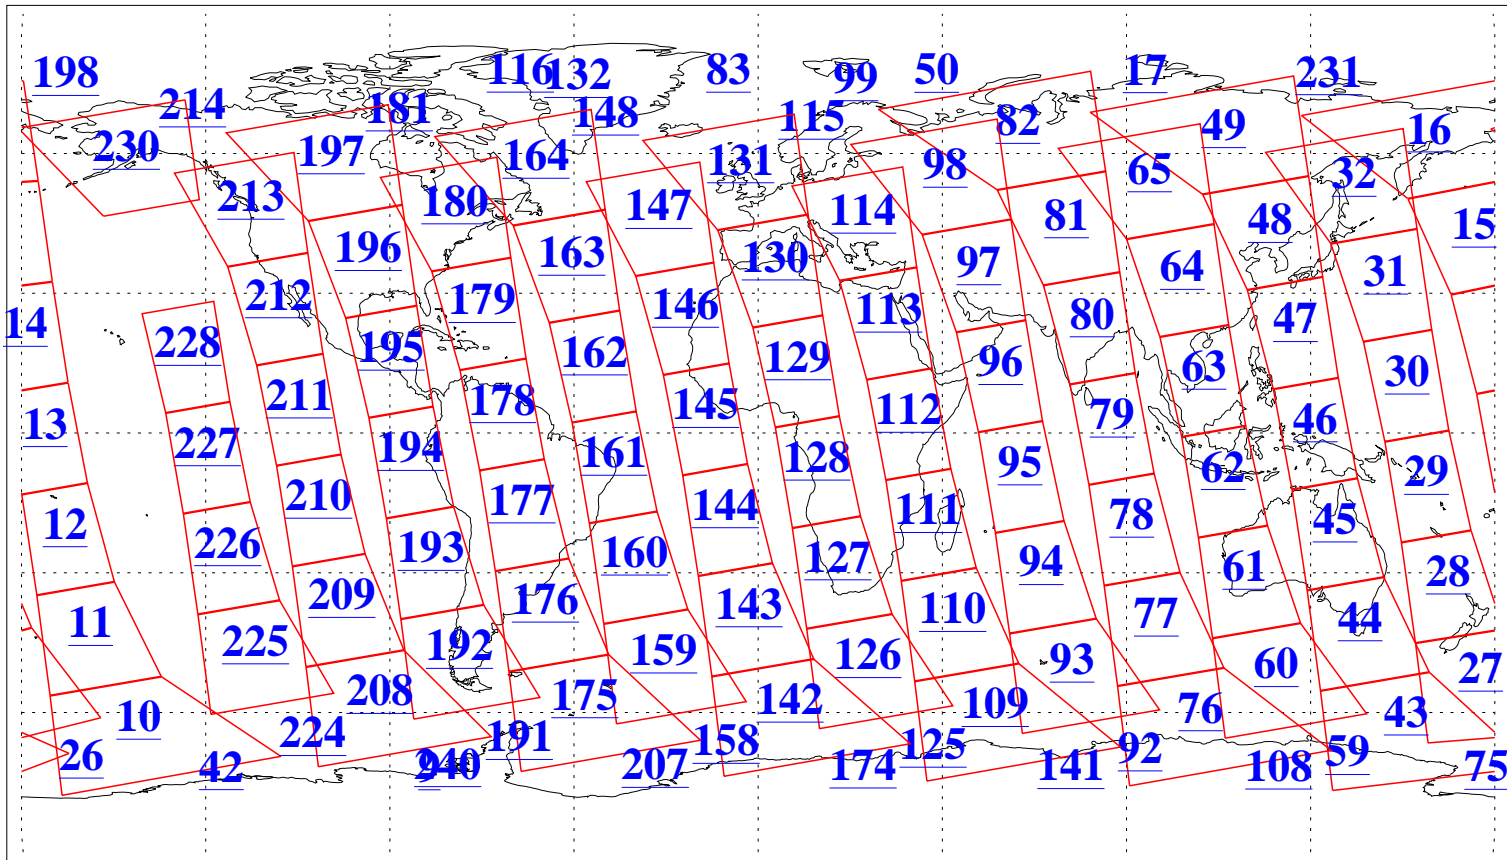

L1B Availability  
AMSU Granules: 235  
HSB Granules: 0  
AIRS Granules: 235

13 Dec 2022  
DoY 347  
Aqua Day 7528  
Granules: 1 to 120

Granules: 121 to 240

Legend: AMSU Available, *HSB Available*, *AIRS Available*

L1B Availability  
 AMSU Granules: 235  
 HSB Granules: 0  
 AIRS Granules: 235

13 Dec 2022  
 DoY 347  
 Aqua Day 7528

Ascending Granules

Descending Granules

Legend: AMSU Available, *HSB Available*, *AIRS Available*

L1B Availability  
 AMSU Granules: 235  
 HSB Granules: 0  
 AIRS Granules: 235

13 Dec 2022  
 DoY 347  
 Aqua Day 7528

Northern Hemisphere Granules

Southern Hemisphere Granules

Legend: AMSU Available, HSB Available, **AIRS Available**