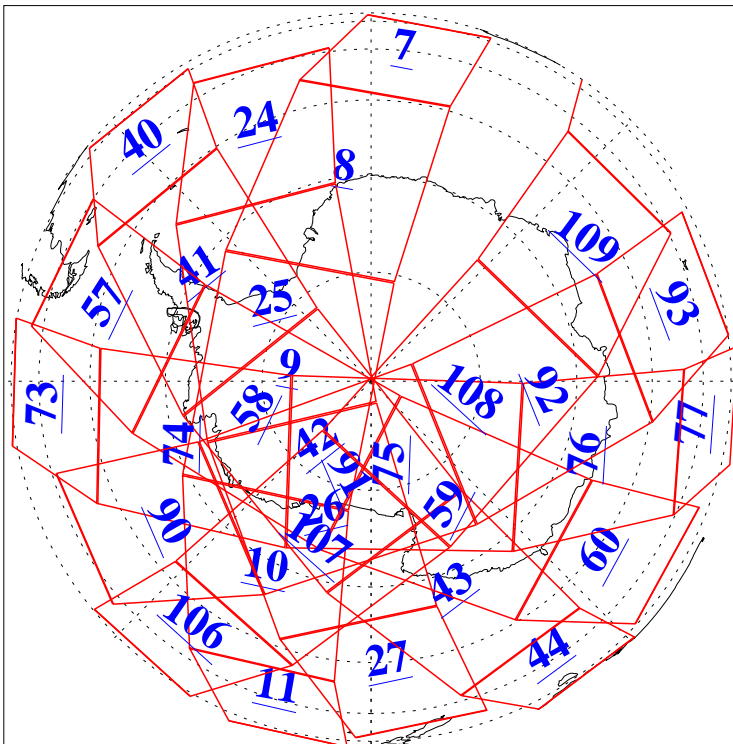

L1B Availability  
AMSU Granules: 235  
HSB Granules: 0  
AIRS Granules: 235

13 Dec 2022  
DoY 347  
Aqua Day 7528  
Granules: 1 to 120

Granules: 121 to 240

Legend: AMSU Available, *HSB Available*, *AIRS Available*

L1B Availability  
 AMSU Granules: 235  
 HSB Granules: 0  
 AIRS Granules: 235

13 Dec 2022  
 DoY 347  
 Aqua Day 7528

Ascending Granules

Descending Granules

Legend: AMSU Available, *HSB Available*, *AIRS Available*

L1B Availability  
 AMSU Granules: 235  
 HSB Granules: 0  
 AIRS Granules: 235

13 Dec 2022  
 DoY 347  
 Aqua Day 7528

Northern Hemisphere Granules

Southern Hemisphere Granules

Legend: AMSU Available, HSB Available, **AIRS Available**