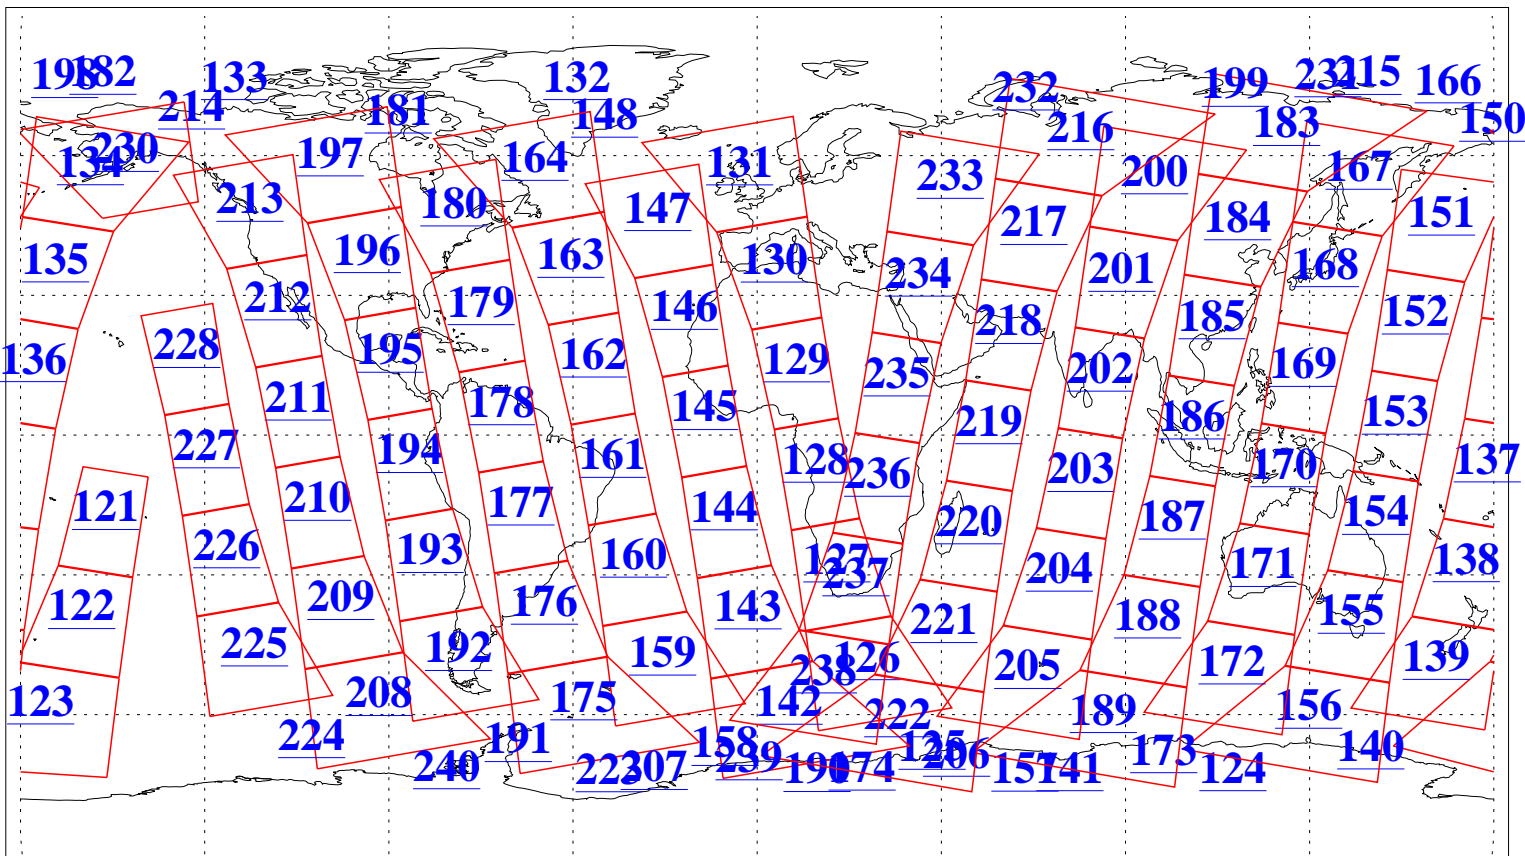

L1B Availability  
AMSU Granules: 235  
HSB Granules: 0  
AIRS Granules: 235

13 Dec 2022  
DoY 347  
Aqua Day 7528  
Granules: 1 to 120

Granules: 121 to 240

Legend: AMSU Available, *HSB Available*, *AIRS Available*

L1B Availability  
 AMSU Granules: 235  
 HSB Granules: 0  
 AIRS Granules: 235

13 Dec 2022  
 DoY 347  
 Aqua Day 7528

Ascending Granules

Descending Granules

Legend: AMSU Available, *HSB Available*, *AIRS Available*

L1B Availability  
 AMSU Granules: 235  
 HSB Granules: 0  
 AIRS Granules: 235

13 Dec 2022  
 DoY 347  
 Aqua Day 7528

Northern Hemisphere Granules

Southern Hemisphere Granules

Legend: AMSU Available, HSB Available, **AIRS Available**