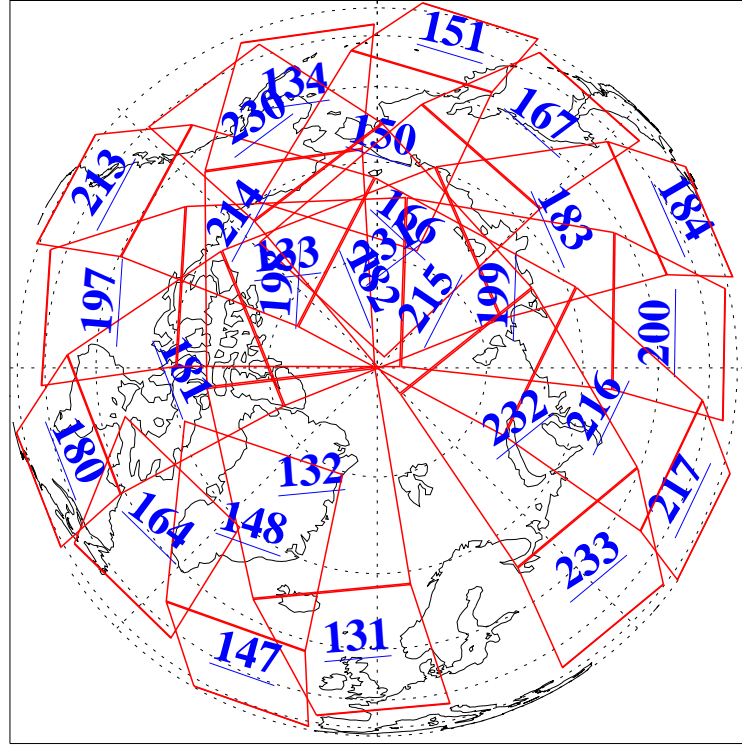

L1B Availability  
 AMSU Granules: 235  
 HSB Granules: 0  
 AIRS Granules: 235

13 Dec 2022  
 DoY 347  
 Aqua Day 7528

Ascending Granules

Descending Granules

Legend: AMSU Available, *HSB Available*, *AIRS Available*

L1B Availability  
 AMSU Granules: 235  
 HSB Granules: 0  
 AIRS Granules: 235

13 Dec 2022  
 DoY 347  
 Aqua Day 7528

Northern Hemisphere Granules

Southern Hemisphere Granules

Legend: AMSU Available, HSB Available, **AIRS Available**