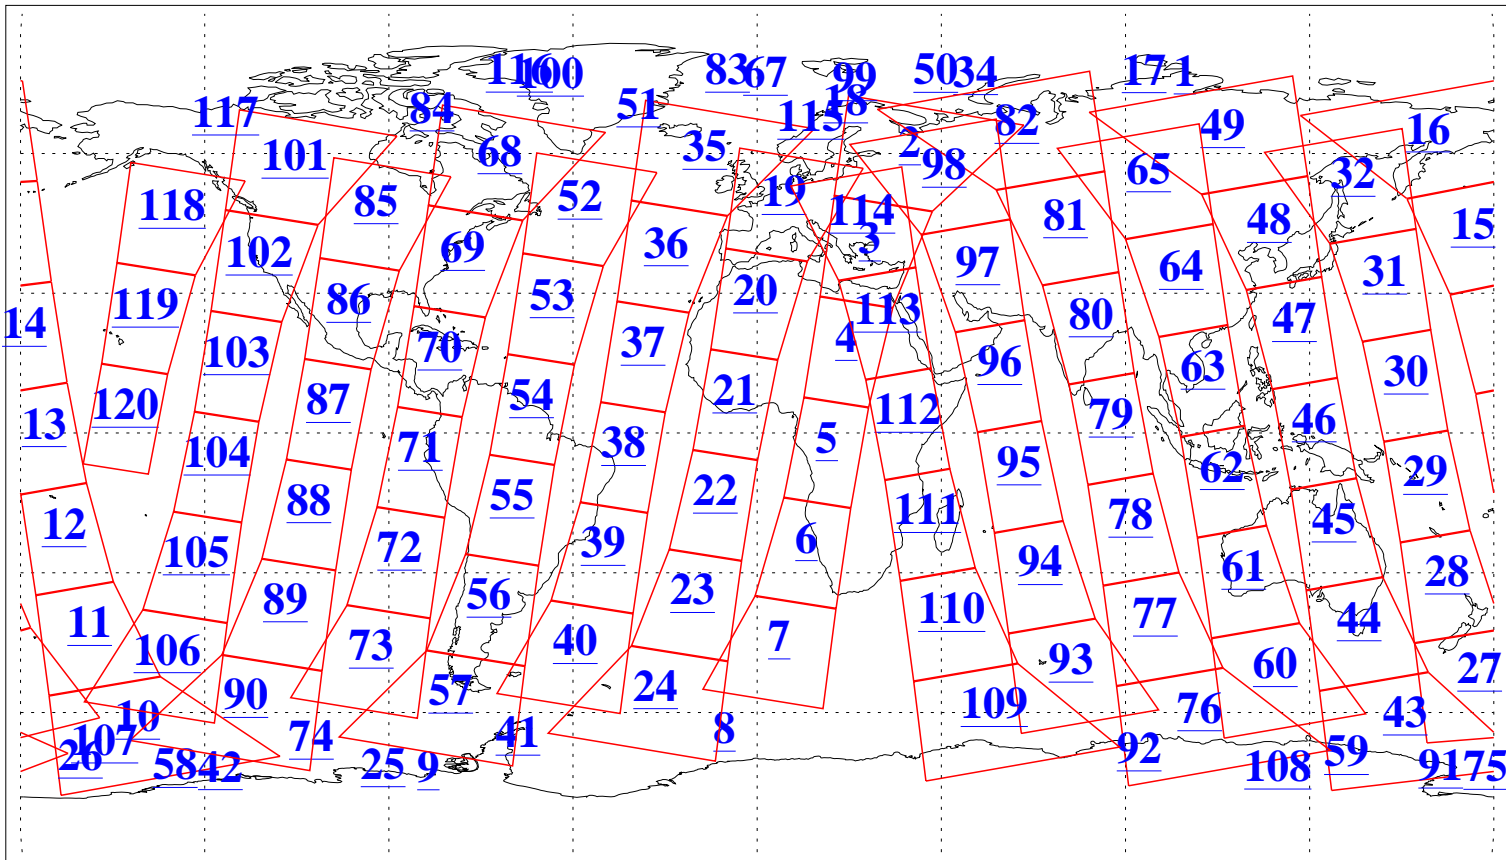

L1B Availability  
AMSU Granules: 235  
HSB Granules: 0  
AIRS Granules: 235

13 Dec 2022  
DoY 347  
Aqua Day 7528  
Granules: 1 to 120

Granules: 121 to 240

Legend: AMSU Available, *HSB Available*, *AIRS Available*

L1B Availability  
 AMSU Granules: 235  
 HSB Granules: 0  
 AIRS Granules: 235

13 Dec 2022  
 DoY 347  
 Aqua Day 7528

Ascending Granules

Descending Granules

Legend: AMSU Available, *HSB Available*, *AIRS Available*

L1B Availability  
 AMSU Granules: 235  
 HSB Granules: 0  
 AIRS Granules: 235

13 Dec 2022  
 DoY 347  
 Aqua Day 7528

Northern Hemisphere Granules

Southern Hemisphere Granules

Legend: AMSU Available, HSB Available, **AIRS Available**