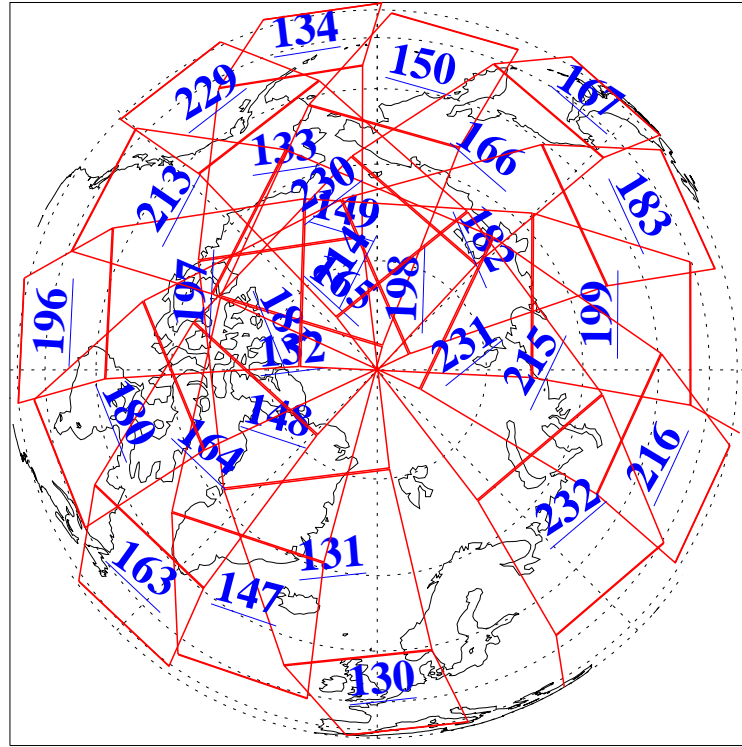

L1B Availability
AMSU Granules: 238
HSB Granules: 0
AIRS Granules: 238

6 Dec 2022
DoY 340
Aqua Day 7521

Ascending Granules

Descending Granules

Legend: AMSU Available, HSB Available, AIRS Available

L1B Availability
 AMSU Granules: 238
 HSB Granules: 0
 AIRS Granules: 238

6 Dec 2022
 DoY 340
 Aqua Day 7521

Northern Hemisphere Granules

Southern Hemisphere Granules

Legend: AMSU Available, HSB Available, **AIRS Available**