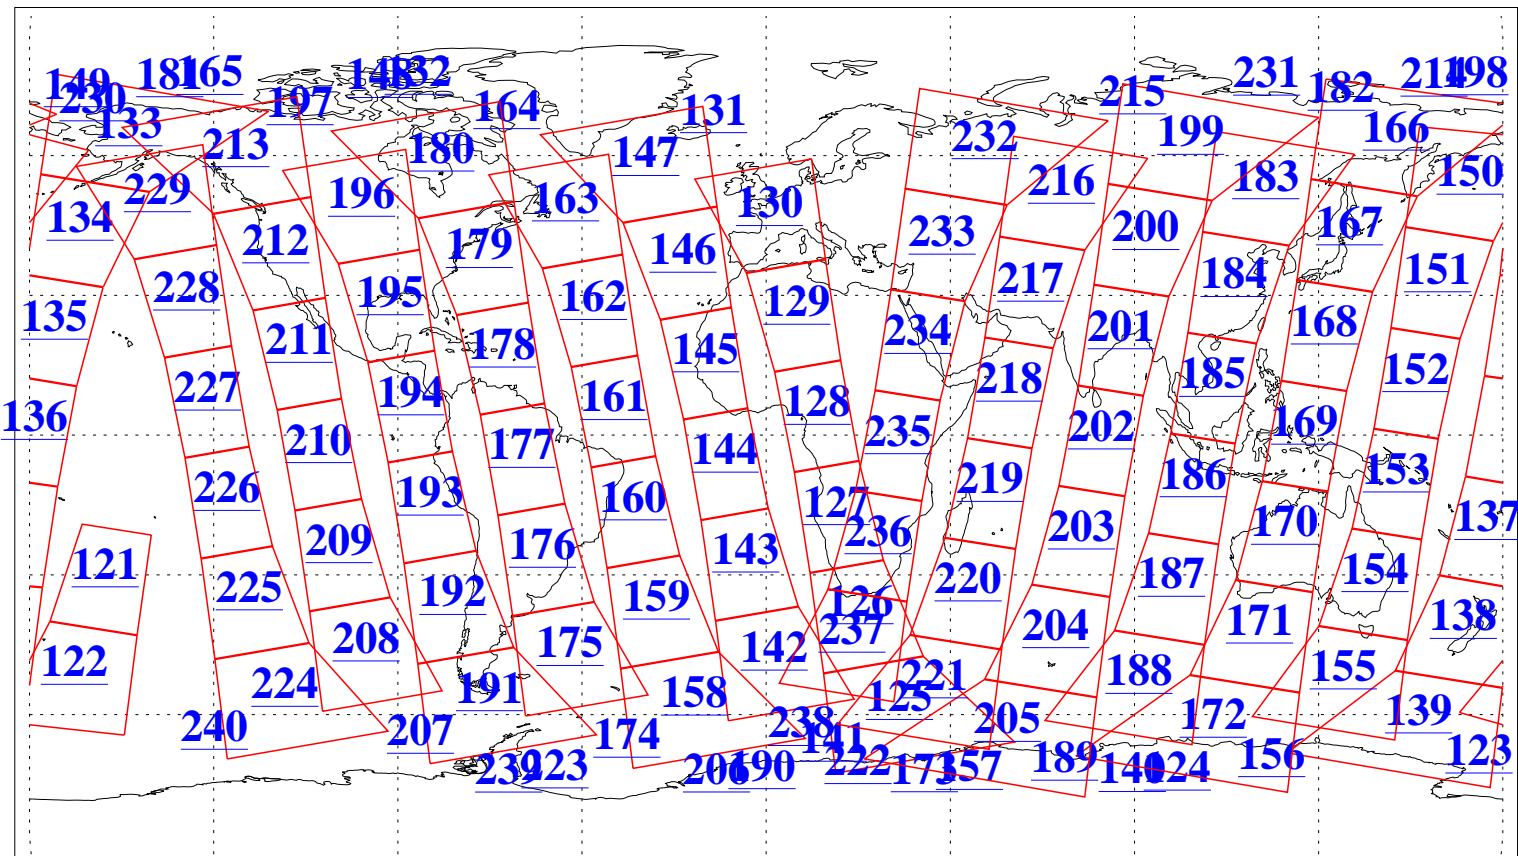

L1B Availability
 AMSU Granules: 238
 HSB Granules: 0
 AIRS Granules: 238

6 Dec 2022
 DoY 340
 Aqua Day 7521
 Granules: 1 to 120

Granules: 121 to 240

Legend: AMSU Available, HSB Available, AIRS Available

L1B Availability
AMSU Granules: 238
HSB Granules: 0
AIRS Granules: 238

6 Dec 2022
DoY 340
Aqua Day 7521

Ascending Granules

Descending Granules

Legend: AMSU Available, HSB Available, AIRS Available

L1B Availability
 AMSU Granules: 238
 HSB Granules: 0
 AIRS Granules: 238

6 Dec 2022
 DoY 340
 Aqua Day 7521

Northern Hemisphere Granules

Southern Hemisphere Granules

Legend: AMSU Available, HSB Available, **AIRS Available**