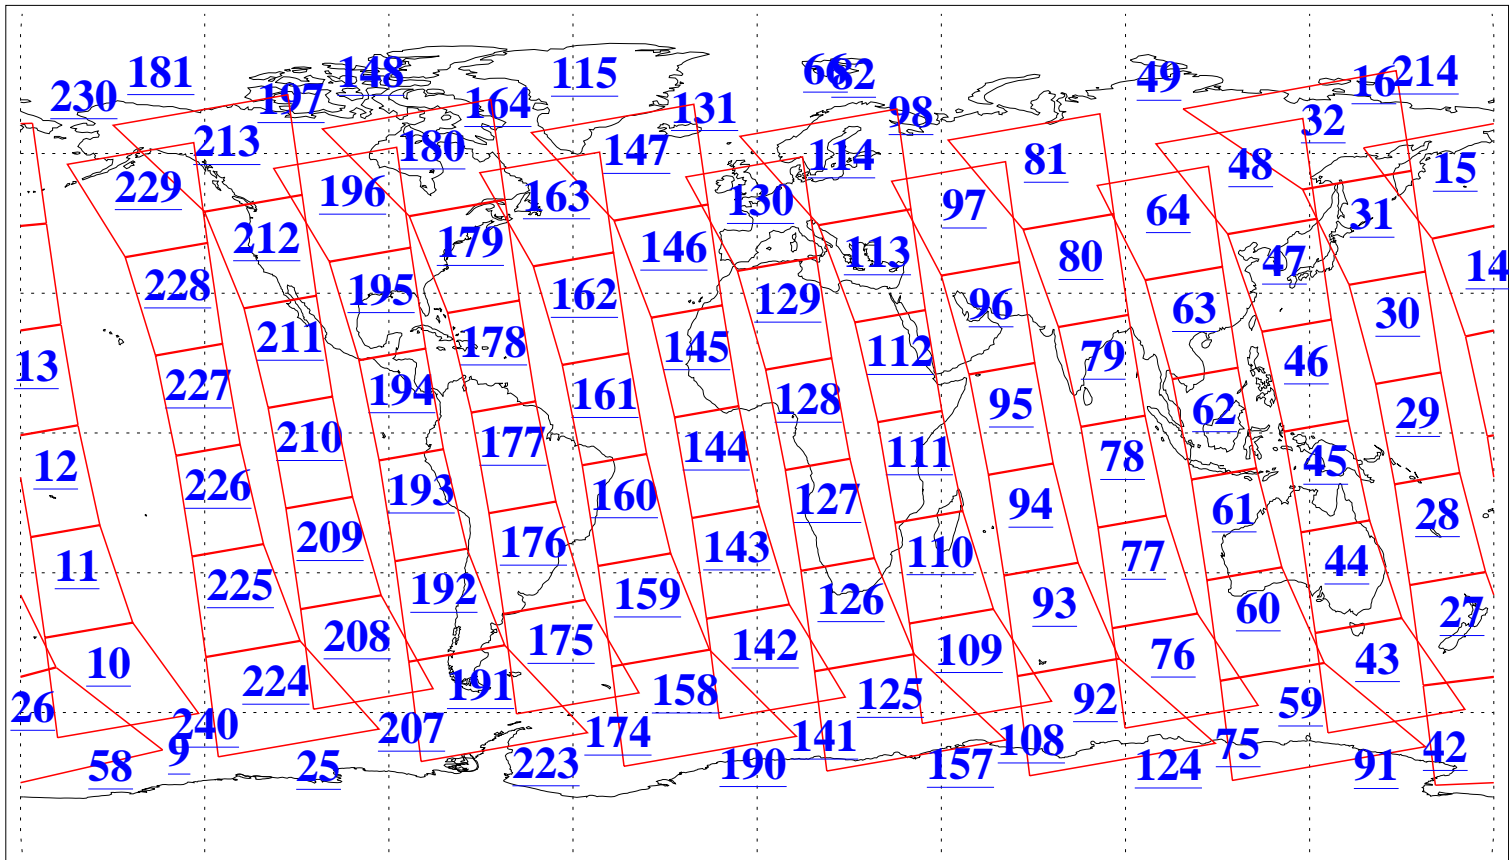

L1B Availability
 AMSU Granules: 238
 HSB Granules: 0
 AIRS Granules: 238

6 Dec 2022
 DoY 340
 Aqua Day 7521
 Granules: 1 to 120

Granules: 121 to 240

Legend: AMSU Available, HSB Available, AIRS Available

L1B Availability
AMSU Granules: 238
HSB Granules: 0
AIRS Granules: 238

6 Dec 2022
DoY 340
Aqua Day 7521

Ascending Granules

Descending Granules

Legend: AMSU Available, HSB Available, AIRS Available

L1B Availability
 AMSU Granules: 238
 HSB Granules: 0
 AIRS Granules: 238

6 Dec 2022
 DoY 340
 Aqua Day 7521

Northern Hemisphere Granules

Southern Hemisphere Granules

Legend: AMSU Available, HSB Available, **AIRS Available**