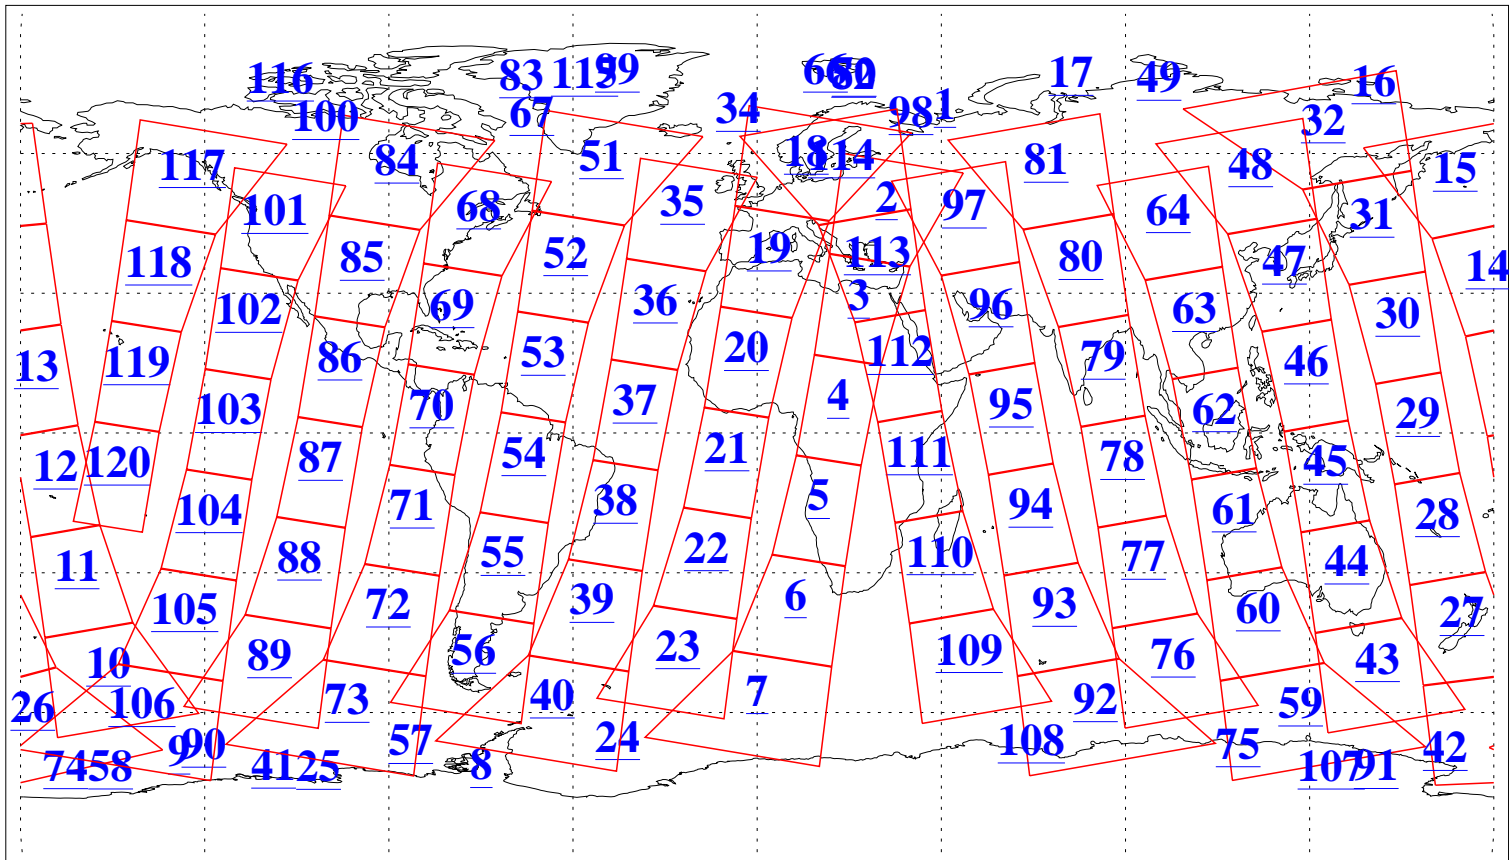

L1B Availability
 AMSU Granules: 238
 HSB Granules: 0
 AIRS Granules: 238

6 Dec 2022
 DoY 340
 Aqua Day 7521
 Granules: 1 to 120

Granules: 121 to 240

Legend: AMSU Available, HSB Available, AIRS Available

L1B Availability
AMSU Granules: 238
HSB Granules: 0
AIRS Granules: 238

6 Dec 2022
DoY 340
Aqua Day 7521

Ascending Granules

Descending Granules

Legend: AMSU Available, HSB Available, AIRS Available

L1B Availability
 AMSU Granules: 238
 HSB Granules: 0
 AIRS Granules: 238

6 Dec 2022
 DoY 340
 Aqua Day 7521

Northern Hemisphere Granules

Southern Hemisphere Granules

Legend: AMSU Available, HSB Available, **AIRS Available**