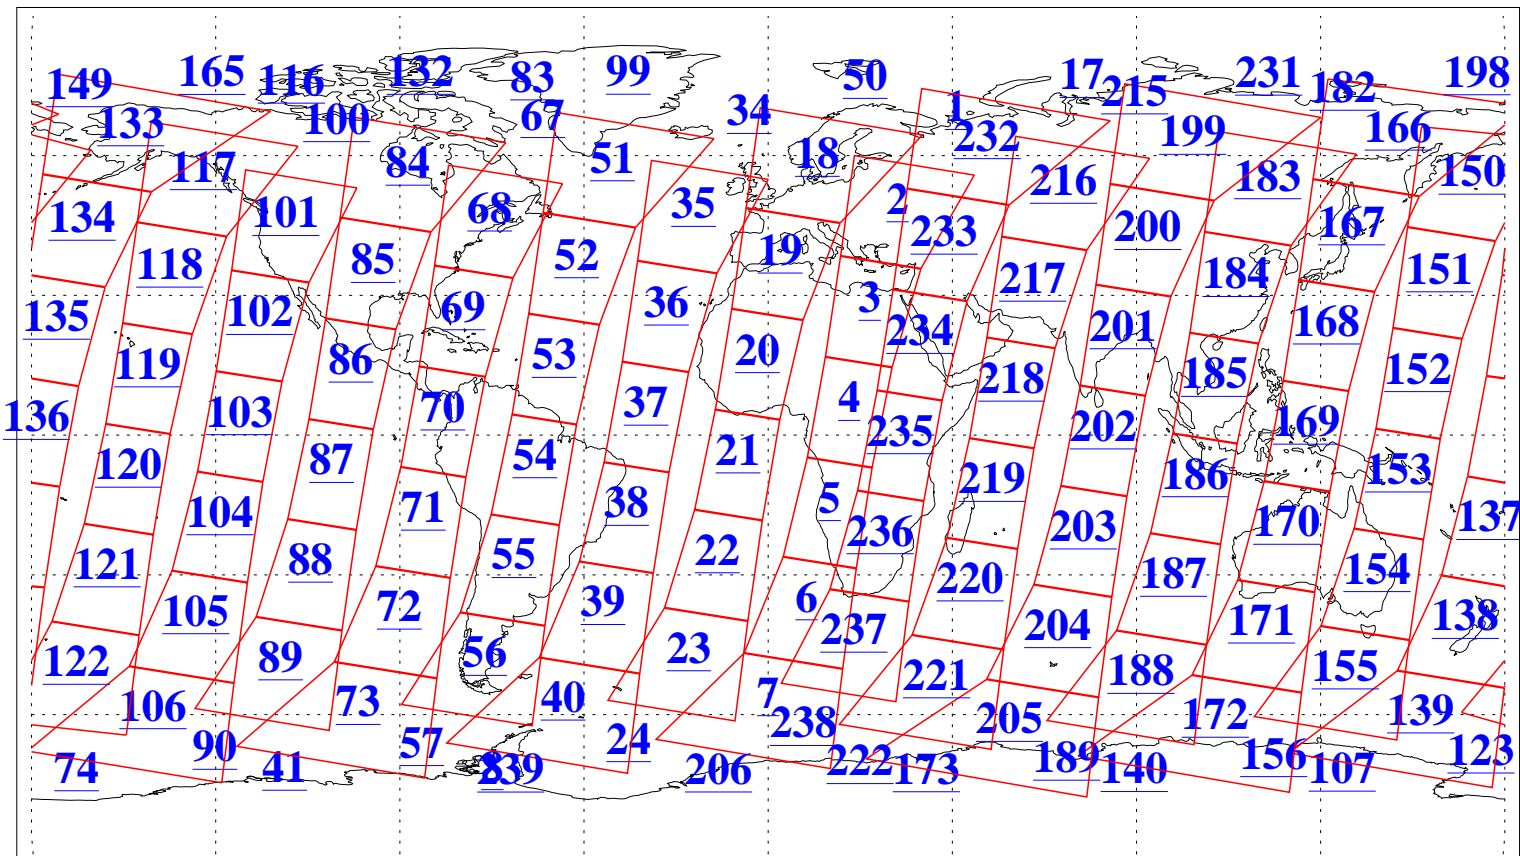

L1B Availability
 AMSU Granules: 238
 HSB Granules: 0
 AIRS Granules: 238

6 Dec 2022
 DoY 340
 Aqua Day 7521
 Granules: 1 to 120

Granules: 121 to 240

Legend: AMSU Available, HSB Available, AIRS Available

L1B Availability
AMSU Granules: 238
HSB Granules: 0
AIRS Granules: 238

6 Dec 2022
DoY 340
Aqua Day 7521

Ascending Granules

Descending Granules

Legend: AMSU Available, HSB Available, AIRS Available

L1B Availability
 AMSU Granules: 238
 HSB Granules: 0
 AIRS Granules: 238

6 Dec 2022
 DoY 340
 Aqua Day 7521

Northern Hemisphere Granules

Southern Hemisphere Granules

Legend: AMSU Available, HSB Available, **AIRS Available**