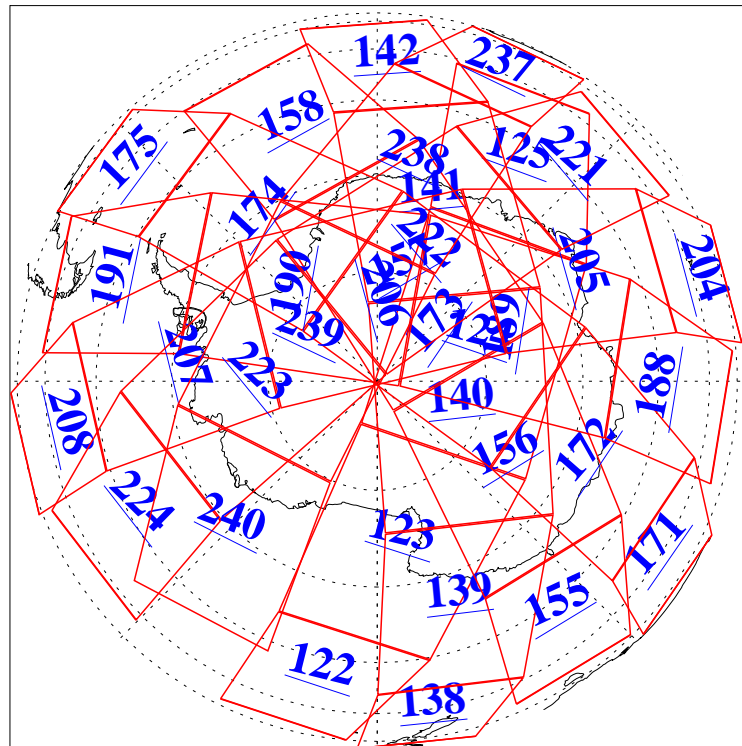

L1B Availability
 AMSU Granules: 238
 HSB Granules: 0
 AIRS Granules: 238

6 Dec 2022
 DoY 340
 Aqua Day 7521
 Granules: 1 to 120

Granules: 121 to 240

Legend: AMSU Available, HSB Available, AIRS Available

L1B Availability
AMSU Granules: 238
HSB Granules: 0
AIRS Granules: 238

6 Dec 2022
DoY 340
Aqua Day 7521

Ascending Granules

Descending Granules

Legend: AMSU Available, HSB Available, AIRS Available

L1B Availability
 AMSU Granules: 238
 HSB Granules: 0
 AIRS Granules: 238

6 Dec 2022
 DoY 340
 Aqua Day 7521

Northern Hemisphere Granules

Southern Hemisphere Granules

Legend: AMSU Available, HSB Available, **AIRS Available**