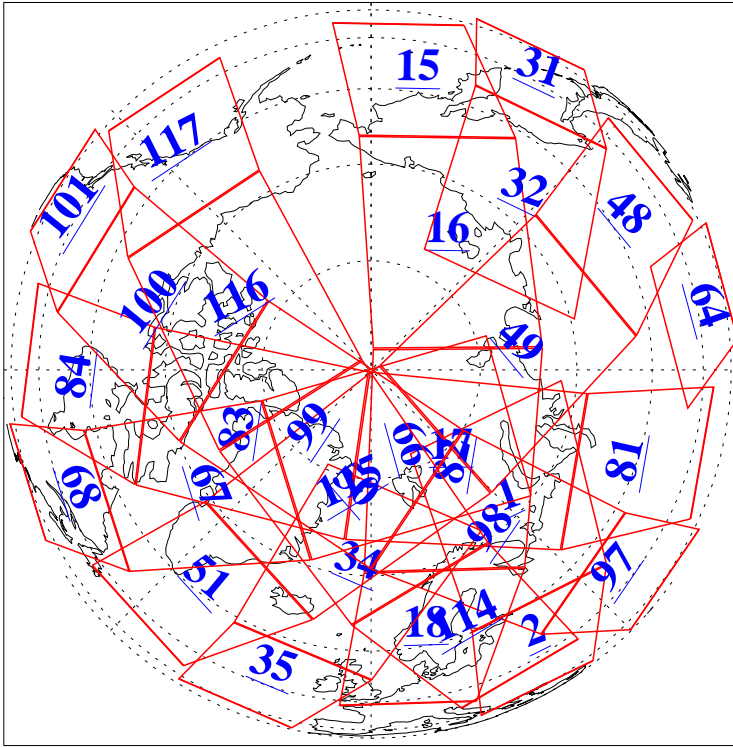

L1B Availability
 AMSU Granules: 238
 HSB Granules: 0
 AIRS Granules: 238

6 Dec 2022
 DoY 340
 Aqua Day 7521
 Granules: 1 to 120

Granules: 121 to 240

Legend: AMSU Available, HSB Available, AIRS Available

L1B Availability
AMSU Granules: 238
HSB Granules: 0
AIRS Granules: 238

6 Dec 2022
DoY 340
Aqua Day 7521

Ascending Granules

Descending Granules

Legend: AMSU Available, HSB Available, AIRS Available

L1B Availability
 AMSU Granules: 238
 HSB Granules: 0
 AIRS Granules: 238

6 Dec 2022
 DoY 340
 Aqua Day 7521

Northern Hemisphere Granules

Southern Hemisphere Granules

Legend: AMSU Available, HSB Available, **AIRS Available**