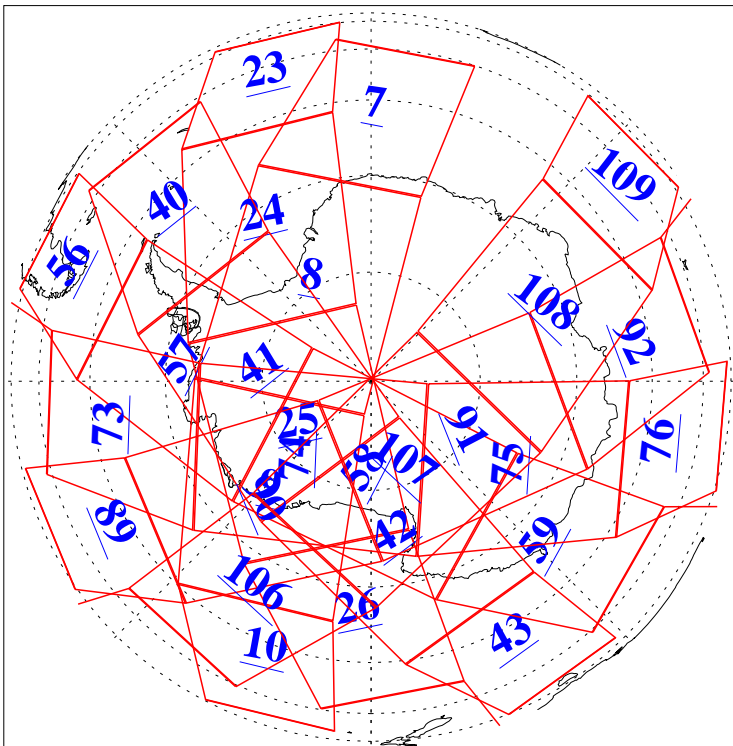

L1B Availability
 AMSU Granules: 238
 HSB Granules: 0
 AIRS Granules: 238

6 Dec 2022
 DoY 340
 Aqua Day 7521
 Granules: 1 to 120

Granules: 121 to 240

Legend: AMSU Available, HSB Available, AIRS Available

L1B Availability
AMSU Granules: 238
HSB Granules: 0
AIRS Granules: 238

6 Dec 2022
DoY 340
Aqua Day 7521

Ascending Granules

Descending Granules

Legend: AMSU Available, HSB Available, AIRS Available

L1B Availability
 AMSU Granules: 238
 HSB Granules: 0
 AIRS Granules: 238

6 Dec 2022
 DoY 340
 Aqua Day 7521

Northern Hemisphere Granules

Southern Hemisphere Granules

Legend: AMSU Available, HSB Available, **AIRS Available**