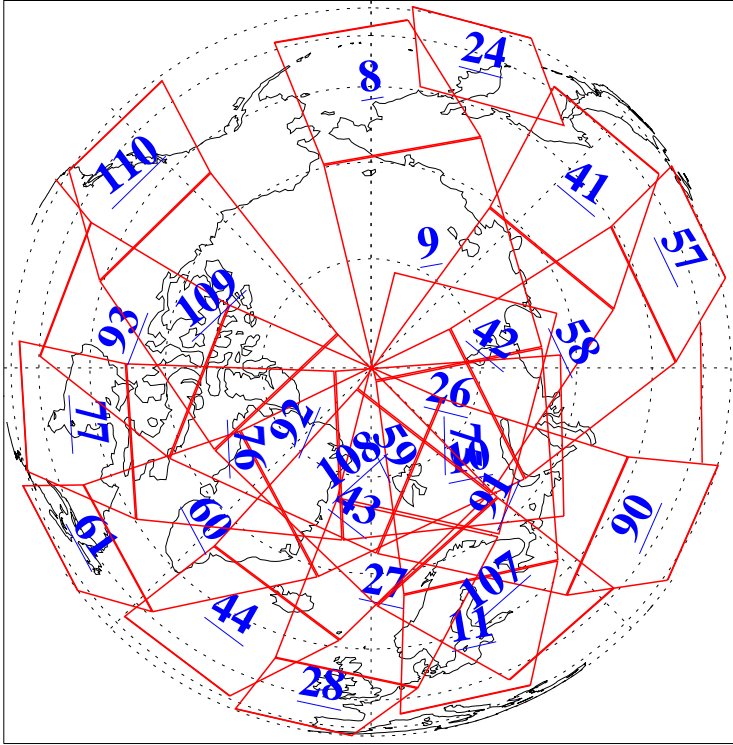

L1B Availability
AMSU Granules: 235
HSB Granules: 0
AIRS Granules: 235

5 Dec 2022
DoY 339
Aqua Day 7520
Granules: 1 to 120

Granules: 121 to 240

Legend: AMSU Available, HSB Available, AIRS Available

L1B Availability
 AMSU Granules: 235
 HSB Granules: 0
 AIRS Granules: 235

5 Dec 2022
 DoY 339
 Aqua Day 7520

Ascending Granules

Descending Granules

Legend: AMSU Available, *HSB Available*, *AIRS Available*

L1B Availability
 AMSU Granules: 235
 HSB Granules: 0
 AIRS Granules: 235

5 Dec 2022
 DoY 339
 Aqua Day 7520

Northern Hemisphere Granules

Southern Hemisphere Granules

Legend: AMSU Available, HSB Available, **AIRS Available**