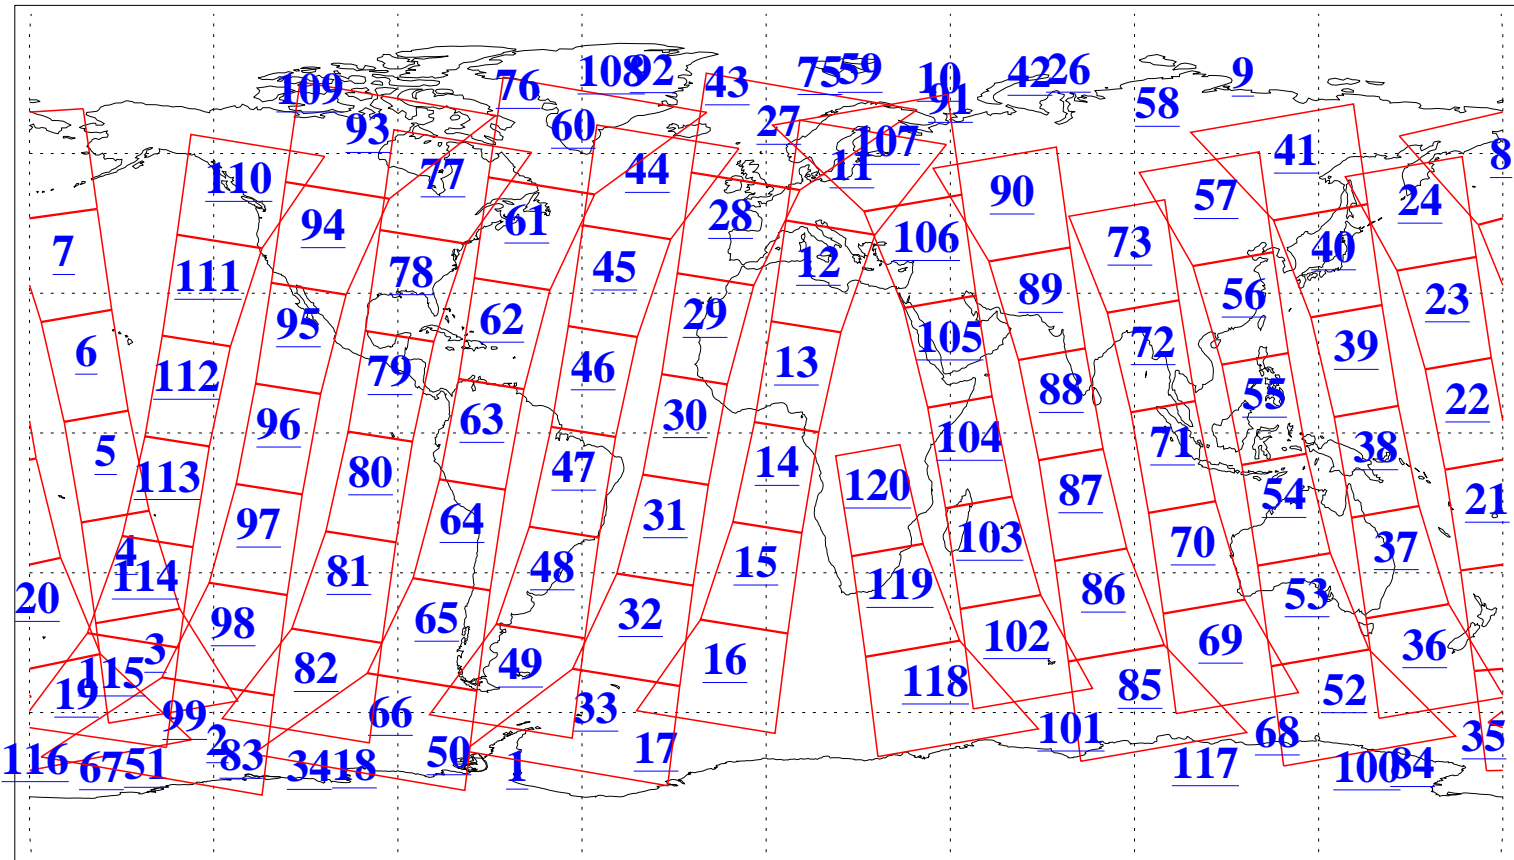

L1B Availability
AMSU Granules: 235
HSB Granules: 0
AIRS Granules: 235

5 Dec 2022
DoY 339
Aqua Day 7520
Granules: 1 to 120

Granules: 121 to 240

Legend: AMSU Available, HSB Available, AIRS Available

L1B Availability
 AMSU Granules: 235
 HSB Granules: 0
 AIRS Granules: 235

5 Dec 2022
 DoY 339
 Aqua Day 7520

Ascending Granules

Descending Granules

Legend: AMSU Available, *HSB Available*, *AIRS Available*

L1B Availability
 AMSU Granules: 235
 HSB Granules: 0
 AIRS Granules: 235

5 Dec 2022
 DoY 339
 Aqua Day 7520

Northern Hemisphere Granules

Southern Hemisphere Granules

Legend: AMSU Available, HSB Available, **AIRS Available**