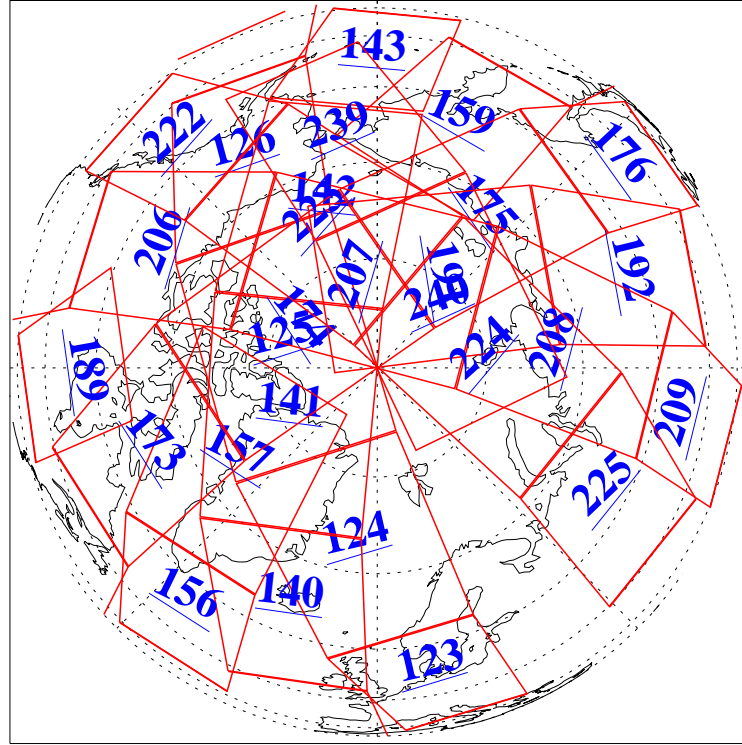

5 Dec 2022
 DoY 339
 Aqua Day 7520

Ascending Granules

Descending Granules

Legend: AMSU Available, *HSB Available*, *AIRS Available*

L1B Availability
 AMSU Granules: 235
 HSB Granules: 0
 AIRS Granules: 235

5 Dec 2022
 DoY 339
 Aqua Day 7520

Northern Hemisphere Granules

Southern Hemisphere Granules

Legend: AMSU Available, HSB Available, **AIRS Available**