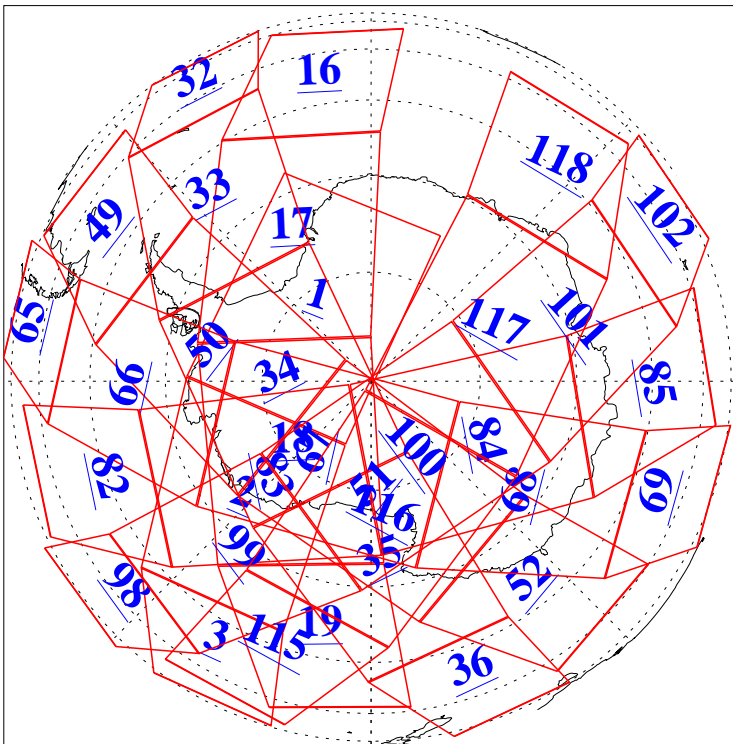

L1B Availability
AMSU Granules: 235
HSB Granules: 0
AIRS Granules: 235

5 Dec 2022
DoY 339
Aqua Day 7520
Granules: 1 to 120

Granules: 121 to 240

Legend: AMSU Available, HSB Available, AIRS Available

L1B Availability
 AMSU Granules: 235
 HSB Granules: 0
 AIRS Granules: 235

5 Dec 2022
 DoY 339
 Aqua Day 7520

Ascending Granules

Descending Granules

Legend: AMSU Available, *HSB Available*, *AIRS Available*

L1B Availability
 AMSU Granules: 235
 HSB Granules: 0
 AIRS Granules: 235

5 Dec 2022
 DoY 339
 Aqua Day 7520

Northern Hemisphere Granules

Southern Hemisphere Granules

Legend: AMSU Available, HSB Available, **AIRS Available**