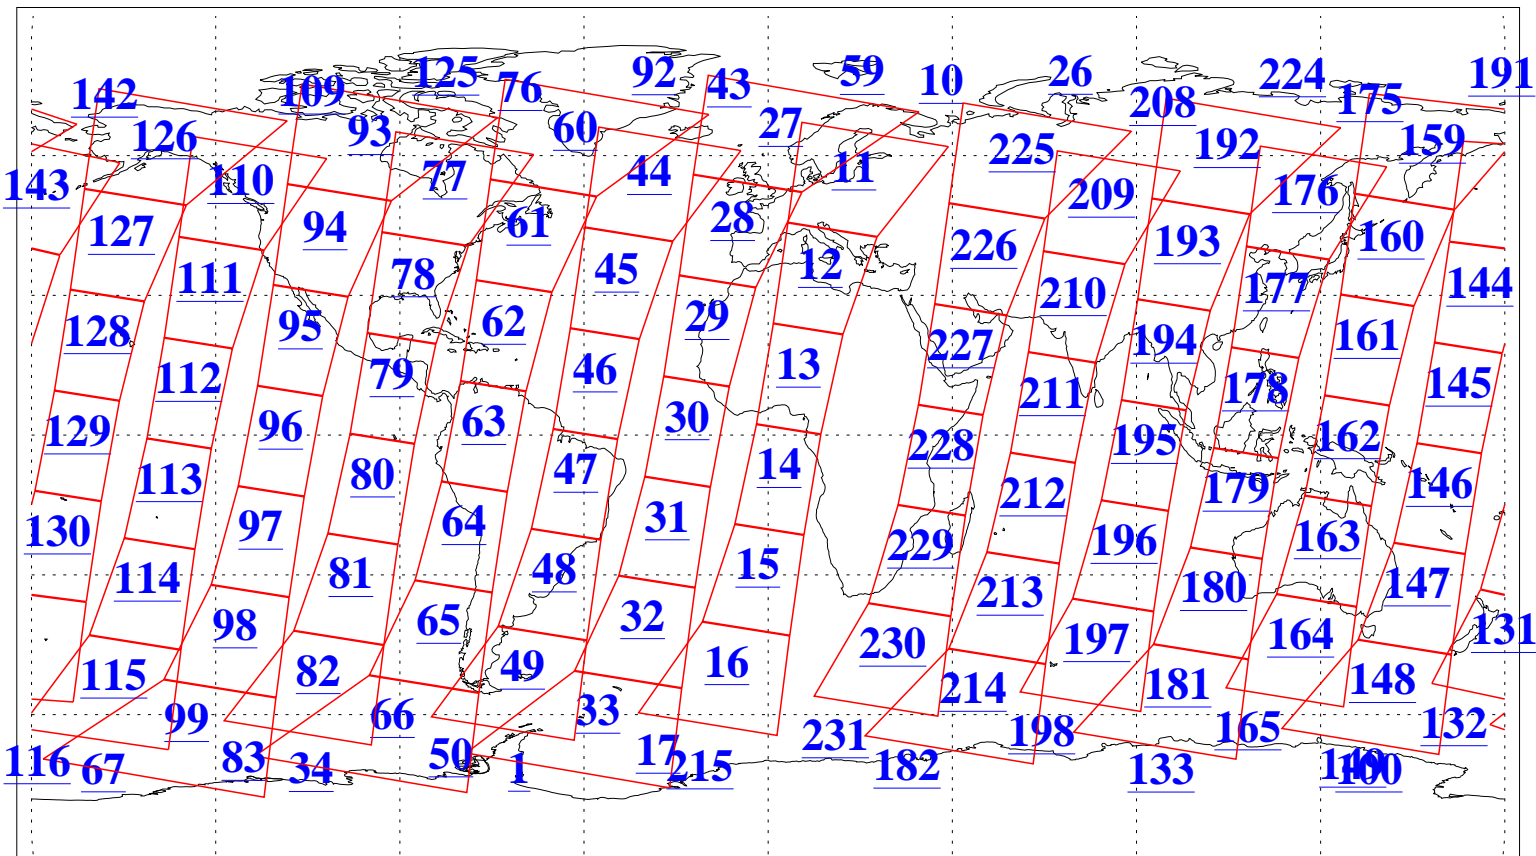

L1B Availability
AMSU Granules: 235
HSB Granules: 0
AIRS Granules: 235

5 Dec 2022
DoY 339
Aqua Day 7520
Granules: 1 to 120

Granules: 121 to 240

Legend: AMSU Available, HSB Available, AIRS Available

L1B Availability
 AMSU Granules: 235
 HSB Granules: 0
 AIRS Granules: 235

5 Dec 2022
 DoY 339
 Aqua Day 7520

Ascending Granules

Descending Granules

Legend: AMSU Available, *HSB Available*, *AIRS Available*

L1B Availability
 AMSU Granules: 235
 HSB Granules: 0
 AIRS Granules: 235

5 Dec 2022
 DoY 339
 Aqua Day 7520

Northern Hemisphere Granules

Southern Hemisphere Granules

Legend: AMSU Available, HSB Available, **AIRS Available**