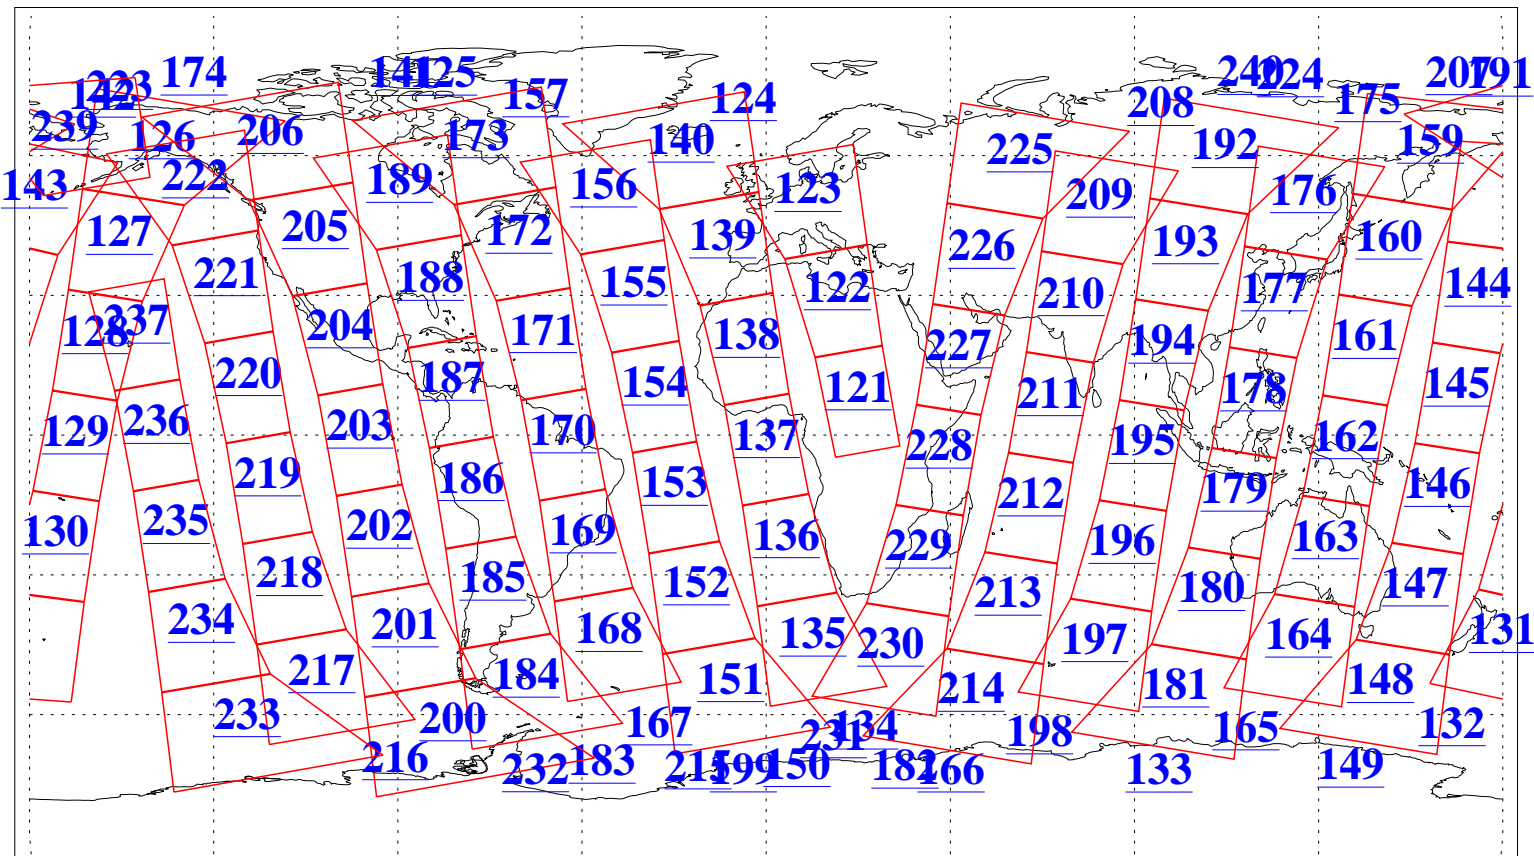

L1B Availability
AMSU Granules: 235
HSB Granules: 0
AIRS Granules: 235

5 Dec 2022
DoY 339
Aqua Day 7520
Granules: 1 to 120

Granules: 121 to 240

Legend: AMSU Available, HSB Available, AIRS Available

L1B Availability
 AMSU Granules: 235
 HSB Granules: 0
 AIRS Granules: 235

5 Dec 2022
 DoY 339
 Aqua Day 7520

Ascending Granules

Descending Granules

Legend: AMSU Available, *HSB Available*, *AIRS Available*

L1B Availability
 AMSU Granules: 235
 HSB Granules: 0
 AIRS Granules: 235

5 Dec 2022
 DoY 339
 Aqua Day 7520

Northern Hemisphere Granules

Southern Hemisphere Granules

Legend: AMSU Available, HSB Available, **AIRS Available**