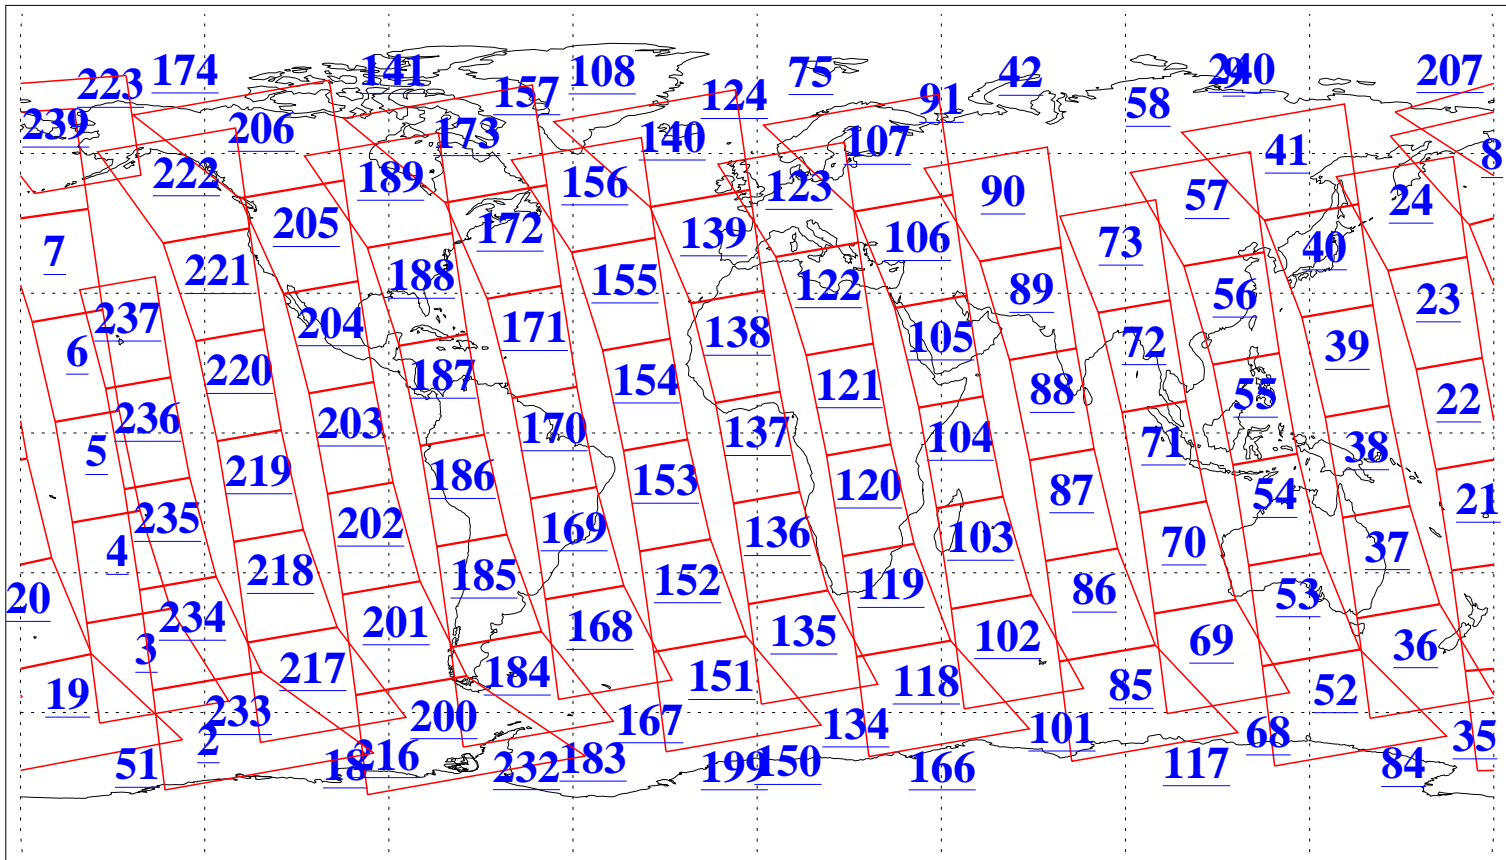

L1B Availability
AMSU Granules: 235
HSB Granules: 0
AIRS Granules: 235

5 Dec 2022
DoY 339
Aqua Day 7520
Granules: 1 to 120

Granules: 121 to 240

Legend: AMSU Available, HSB Available, AIRS Available

L1B Availability
 AMSU Granules: 235
 HSB Granules: 0
 AIRS Granules: 235

5 Dec 2022
 DoY 339
 Aqua Day 7520

Ascending Granules

Descending Granules

Legend: AMSU Available, *HSB Available*, *AIRS Available*

L1B Availability
 AMSU Granules: 235
 HSB Granules: 0
 AIRS Granules: 235

5 Dec 2022
 DoY 339
 Aqua Day 7520

Northern Hemisphere Granules

Southern Hemisphere Granules

Legend: AMSU Available, HSB Available, **AIRS Available**