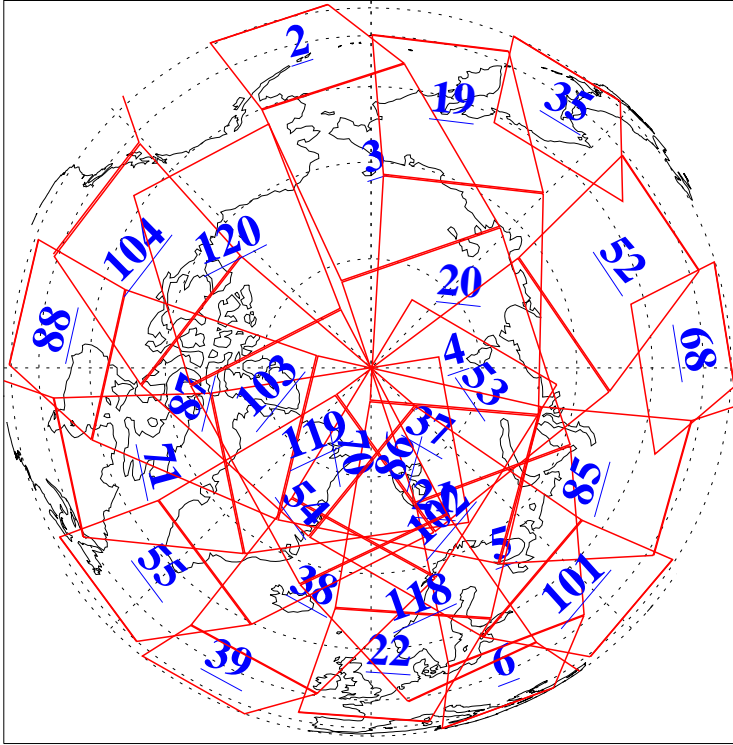

L1B Availability
AMSU Granules: 236
HSB Granules: 0
AIRS Granules: 236

25 Nov 2022
DoY 329
Aqua Day 7510
Granules: 1 to 120

Granules: 121 to 240

Legend: AMSU Available, HSB Available, AIRS Available

L1B Availability
AMSU Granules: 236
HSB Granules: 0
AIRS Granules: 236

25 Nov 2022
DoY 329
Aqua Day 7510

Ascending Granules

Descending Granules

Legend: AMSU Available, *HSB Available*, *AIRS Available*

L1B Availability
 AMSU Granules: 236
 HSB Granules: 0
 AIRS Granules: 236

25 Nov 2022
 DoY 329
 Aqua Day 7510

Northern Hemisphere Granules

Southern Hemisphere Granules

Legend: AMSU Available, HSB Available, AIRS Available