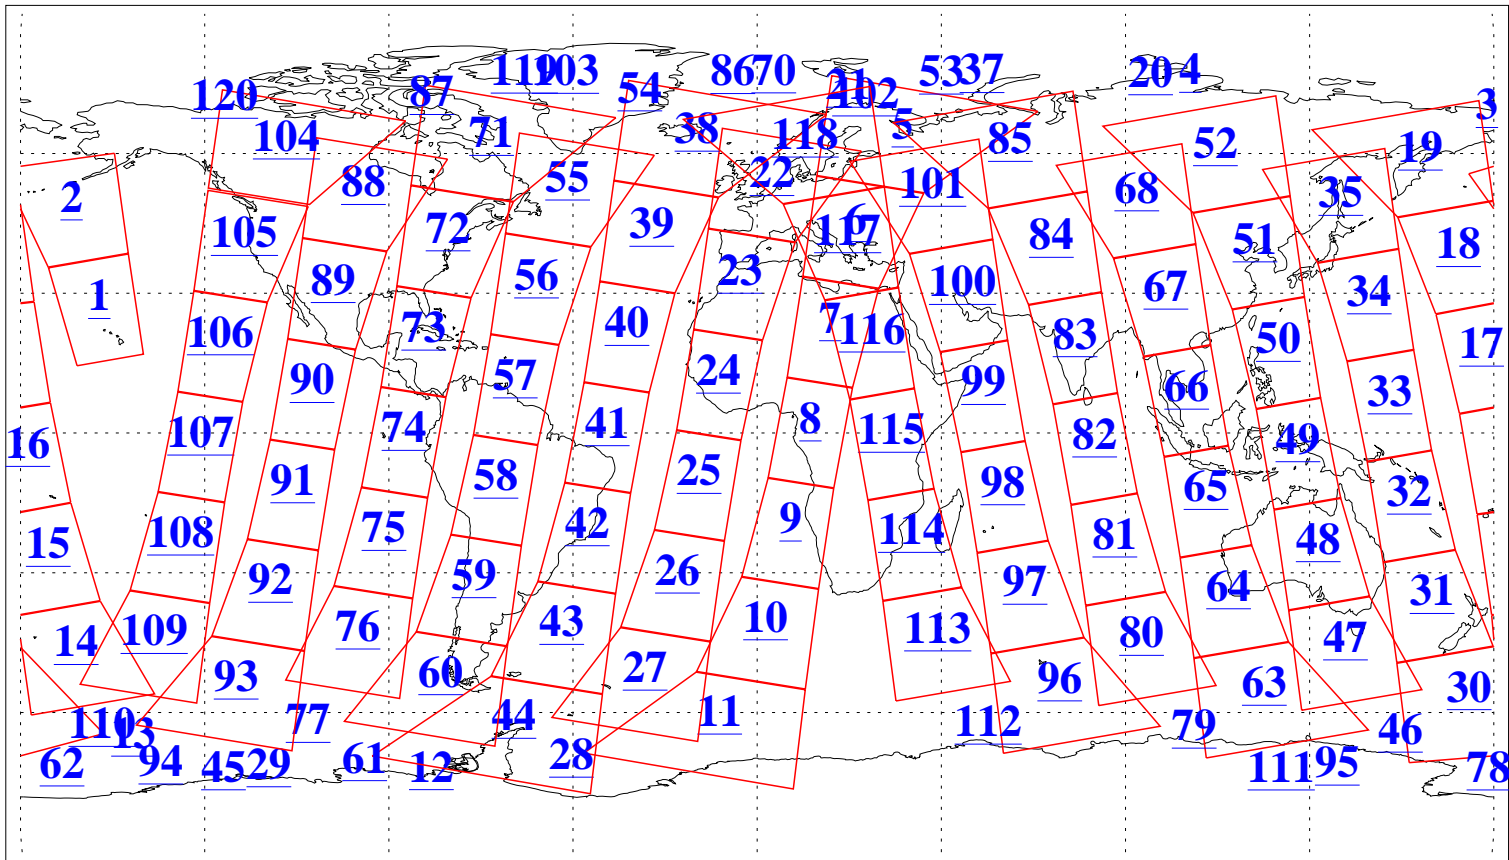

L1B Availability
AMSU Granules: 236
HSB Granules: 0
AIRS Granules: 236

25 Nov 2022
DoY 329
Aqua Day 7510
Granules: 1 to 120

Granules: 121 to 240

Legend: AMSU Available, HSB Available, AIRS Available

L1B Availability
AMSU Granules: 236
HSB Granules: 0
AIRS Granules: 236

25 Nov 2022
DoY 329
Aqua Day 7510

Ascending Granules

Descending Granules

Legend: AMSU Available, *HSB Available*, *AIRS Available*

L1B Availability
 AMSU Granules: 236
 HSB Granules: 0
 AIRS Granules: 236