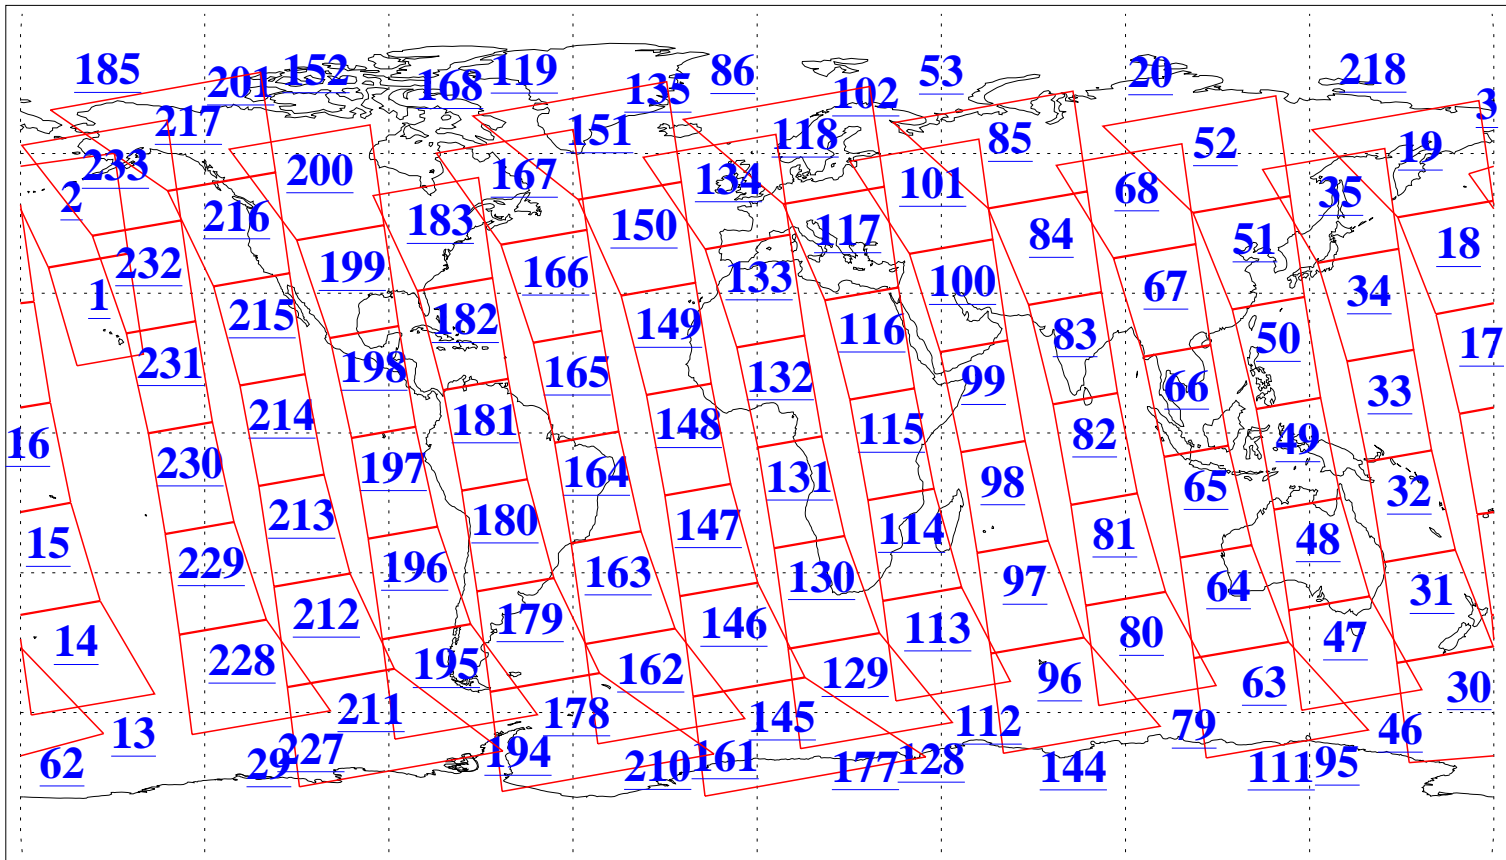

L1B Availability
AMSU Granules: 236
HSB Granules: 0
AIRS Granules: 236

25 Nov 2022
DoY 329
Aqua Day 7510
Granules: 1 to 120

Granules: 121 to 240

Legend: AMSU Available, HSB Available, AIRS Available

L1B Availability
AMSU Granules: 236
HSB Granules: 0
AIRS Granules: 236

25 Nov 2022
DoY 329
Aqua Day 7510

Ascending Granules

Descending Granules

Legend: AMSU Available, *HSB Available*, *AIRS Available*

L1B Availability
 AMSU Granules: 236
 HSB Granules: 0
 AIRS Granules: 236