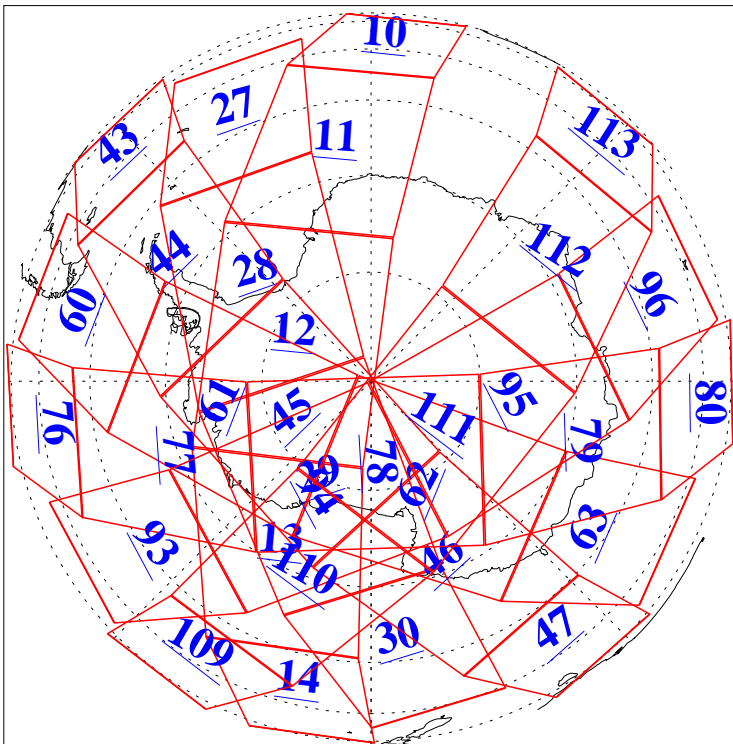

L1B Availability
AMSU Granules: 236
HSB Granules: 0
AIRS Granules: 236

25 Nov 2022
DoY 329
Aqua Day 7510
Granules: 1 to 120

Granules: 121 to 240

Legend: AMSU Available, HSB Available, AIRS Available

L1B Availability
AMSU Granules: 236
HSB Granules: 0
AIRS Granules: 236

25 Nov 2022
DoY 329
Aqua Day 7510

Ascending Granules

Descending Granules

Legend: AMSU Available, *HSB Available*, *AIRS Available*

L1B Availability
 AMSU Granules: 236
 HSB Granules: 0
 AIRS Granules: 236

25 Nov 2022
 DoY 329
 Aqua Day 7510

Northern Hemisphere Granules

Southern Hemisphere Granules

Legend: AMSU Available, HSB Available, AIRS Available