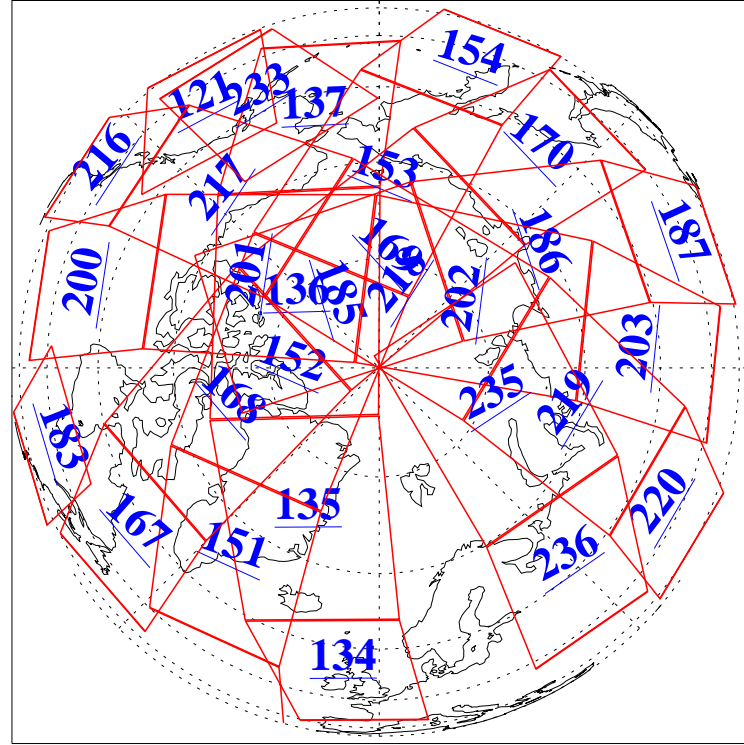

L1B Availability
AMSU Granules: 236
HSB Granules: 0
AIRS Granules: 236

25 Nov 2022
DoY 329
Aqua Day 7510

Northern Hemisphere Granules

Southern Hemisphere Granules