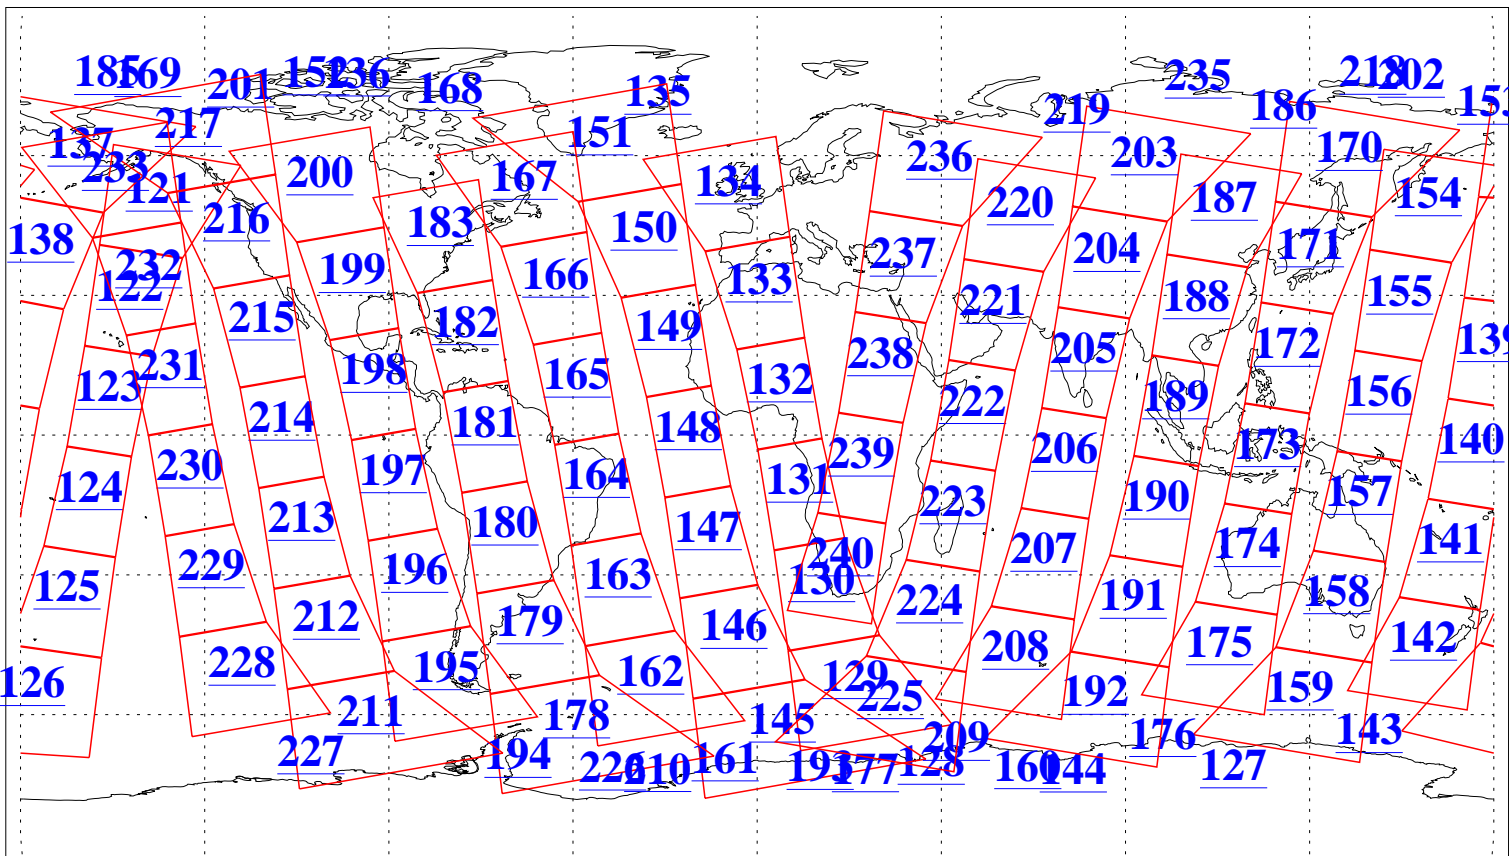

L1B Availability
AMSU Granules: 236
HSB Granules: 0
AIRS Granules: 236

25 Nov 2022
DoY 329
Aqua Day 7510
Granules: 1 to 120

Granules: 121 to 240

Legend: AMSU Available, HSB Available, AIRS Available

L1B Availability
AMSU Granules: 236
HSB Granules: 0
AIRS Granules: 236

25 Nov 2022
DoY 329
Aqua Day 7510

Ascending Granules

Descending Granules

Legend: AMSU Available, *HSB Available*, *AIRS Available*

L1B Availability
 AMSU Granules: 236
 HSB Granules: 0
 AIRS Granules: 236