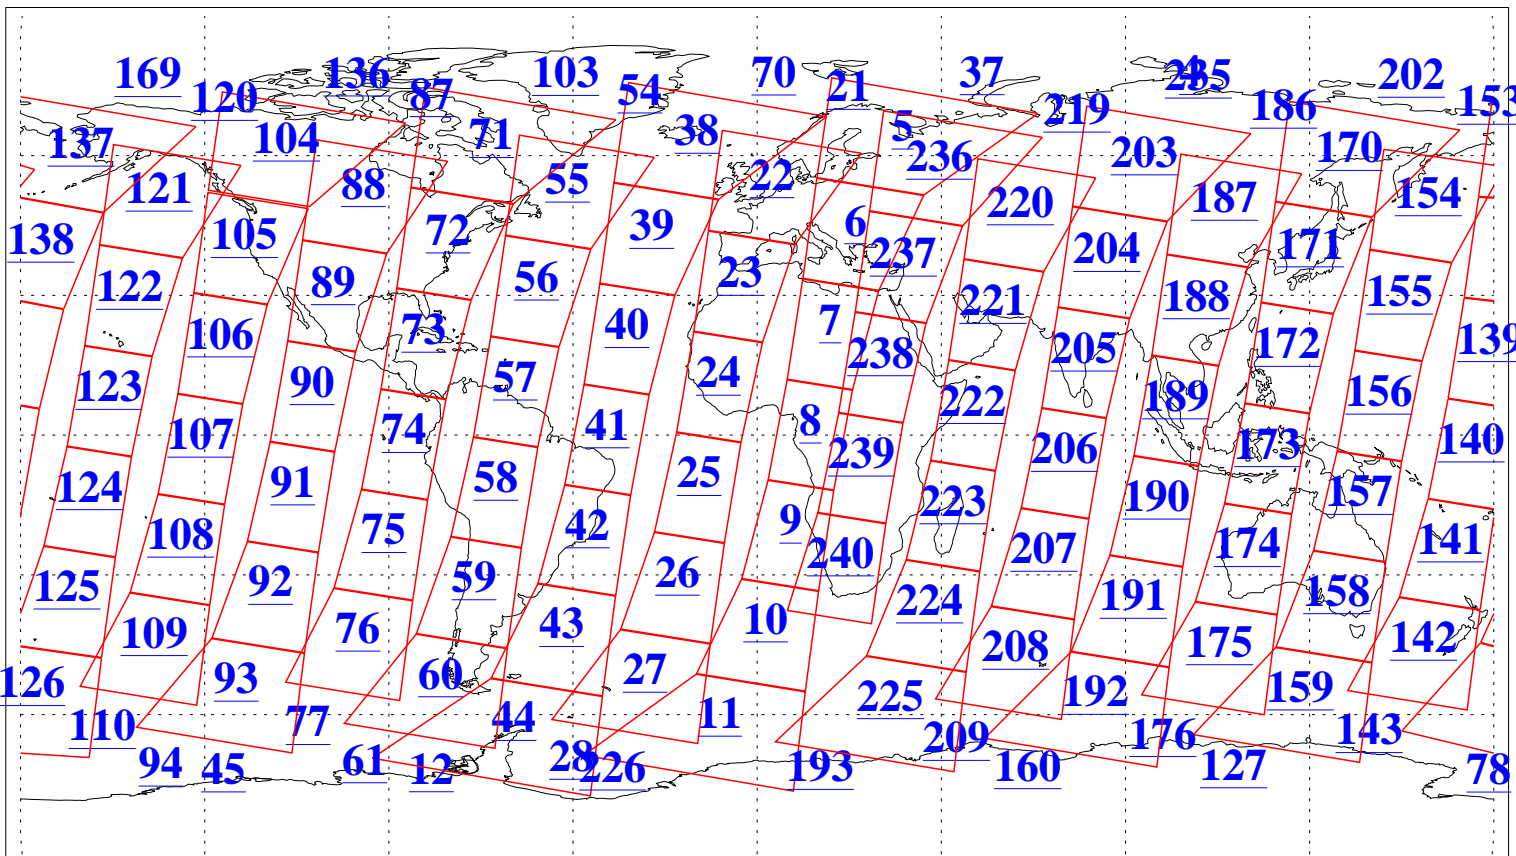

L1B Availability
AMSU Granules: 236
HSB Granules: 0
AIRS Granules: 236

25 Nov 2022
DoY 329
Aqua Day 7510
Granules: 1 to 120

Granules: 121 to 240

Legend: AMSU Available, HSB Available, AIRS Available

L1B Availability
AMSU Granules: 236
HSB Granules: 0
AIRS Granules: 236

25 Nov 2022
DoY 329
Aqua Day 7510

Ascending Granules

Descending Granules

Legend: AMSU Available, *HSB Available*, *AIRS Available*

L1B Availability
 AMSU Granules: 236
 HSB Granules: 0
 AIRS Granules: 236